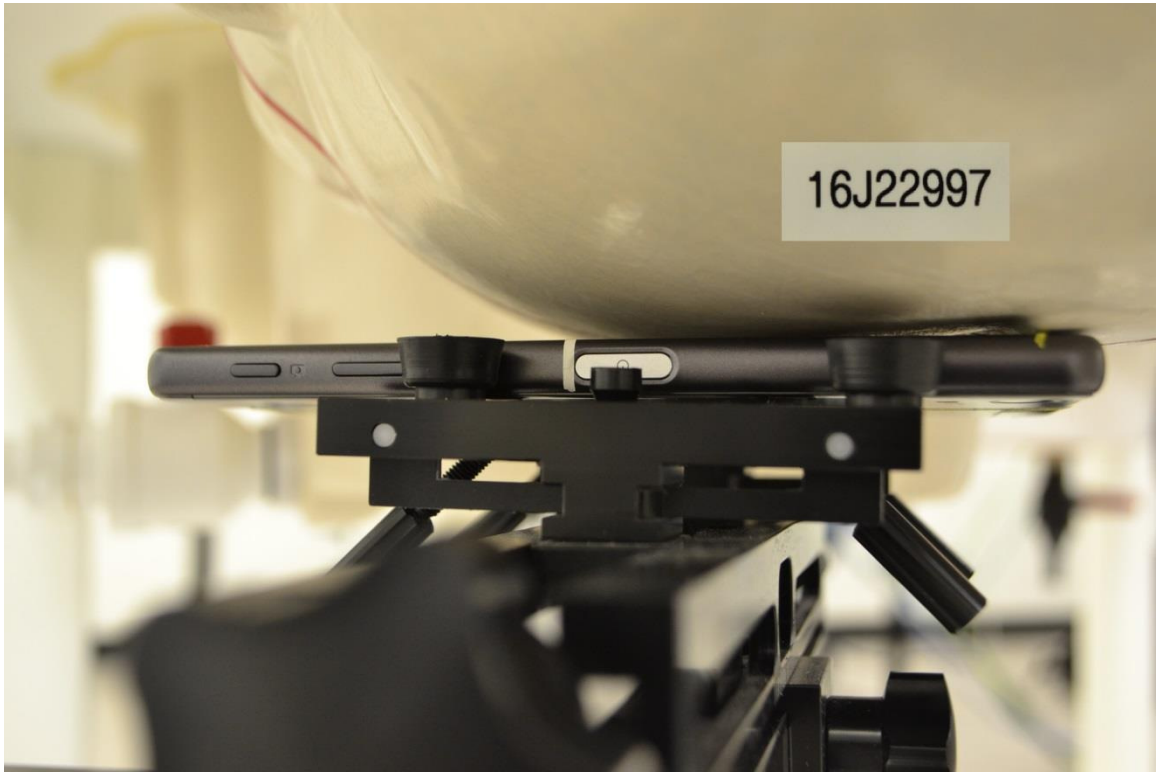

DUT and SAR Set-up Photos

Overall Dimensions

Front View of the DUT

Rear View of the DUT

Setup Photos

Handset Vertical and Horizontal Reference Lines

Vertical
Center Line

Horizontal
Line

16J22997

Head Exposure Conditions

Left Touch

Left Tilt (15°)

Right Touch

Right Tilt (15°)

Body-worn Accessory Exposure Conditions

Rear @15mm

Front @15mm

Hotspot Exposure Conditions

Rear @10mm

Front @10mm

Edge 2

Edge 3