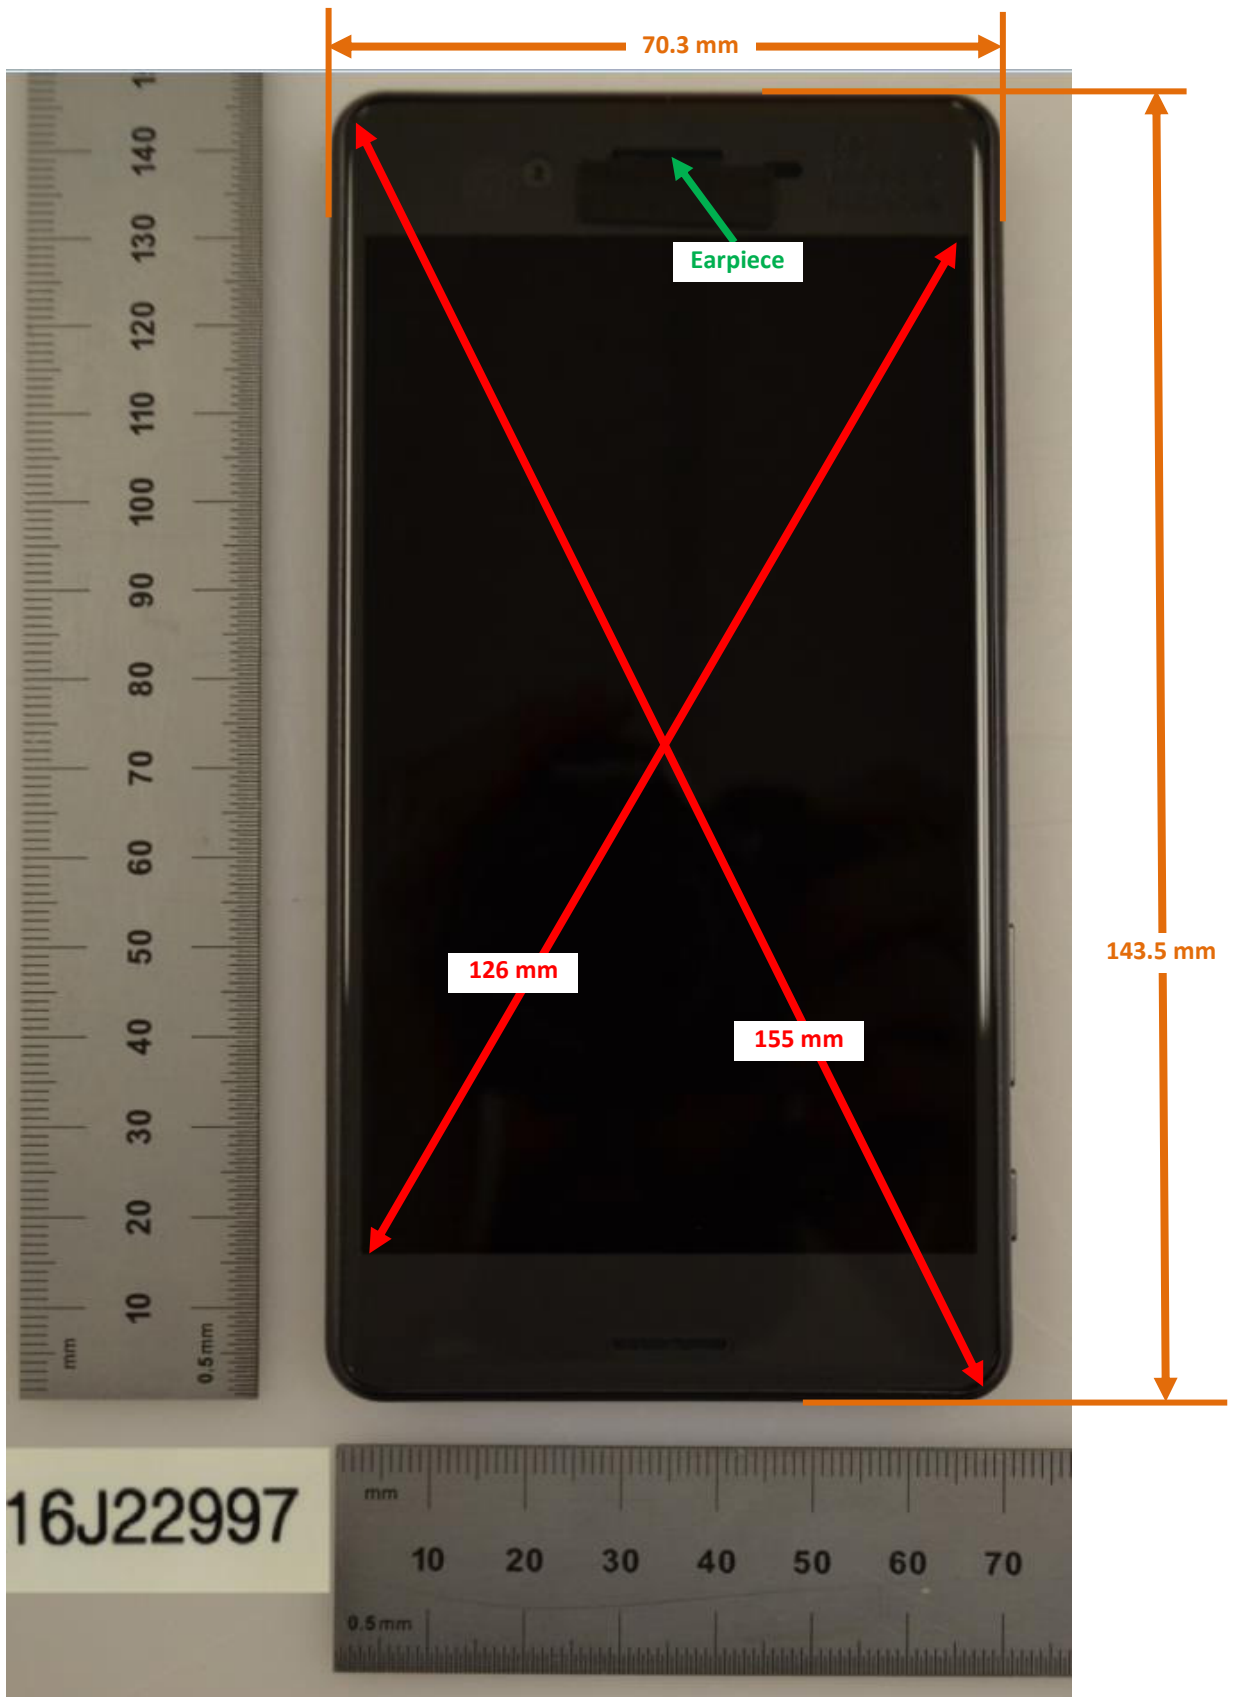

DUT and SAR Set-up Photos

Overall Dimensions

Front View of the DUT

Rear View of the DUT

Setup Photos

Handset Vertical and Horizontal Reference Lines

Vertical
Center Line

Horizontal
Line

16J22997

Head Exposure Conditions

Left Touch

Left Tilt (15°)

Right Touch

Right Tilt (15°)

Body-worn Accessory Exposure Conditions

Rear @15mm

Front @15mm

Hotspot Exposure Conditions

Rear @10mm

Front @10mm

Edge 2

Edge 3