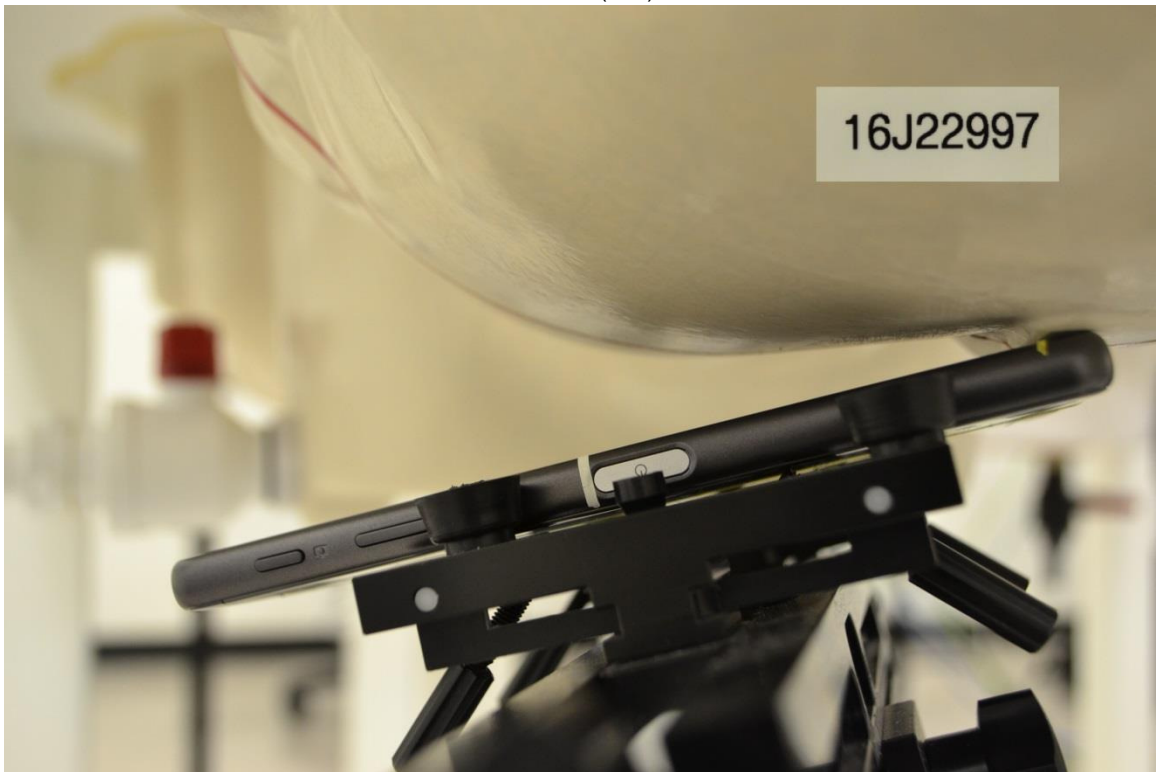

DUT and SAR Set-up Photos

Overall Dimensions

Front View of the DUT

Rear View of the DUT

Setup Photos

Handset Vertical and Horizontal Reference Lines

Vertical
Center Line

Horizontal
Line

16J22997

Head Exposure Conditions

Left Touch

Left Tilt (15°)

Right Touch

Right Tilt (15°)

Body-worn Accessory Exposure Conditions

Rear @15mm

Front @15mm

Hotspot Exposure Conditions

Rear @10mm

Front @10mm

Edge 2

Edge 3