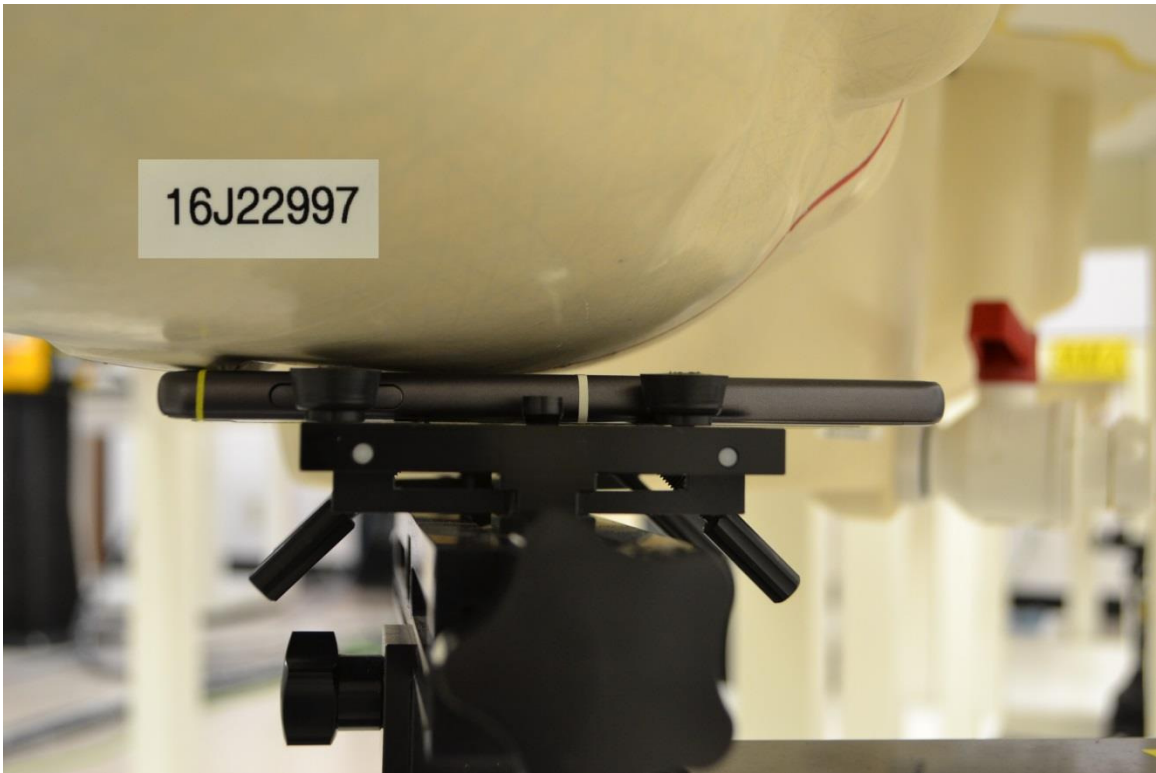

DUT and SAR Set-up Photos

Overall Dimensions

Front View of the DUT

Rear View of the DUT

Setup Photos

Handset Vertical and Horizontal Reference Lines

Vertical
Center Line

Horizontal
Line

16J22997

Head Exposure Conditions

Left Touch

Left Tilt (15°)

Right Touch

Right Tilt (15°)

Body-worn Accessory Exposure Conditions

Rear @15mm

Front @15mm

Hotspot Exposure Conditions

Rear @10mm

Front @10mm

Edge 2

Edge 3