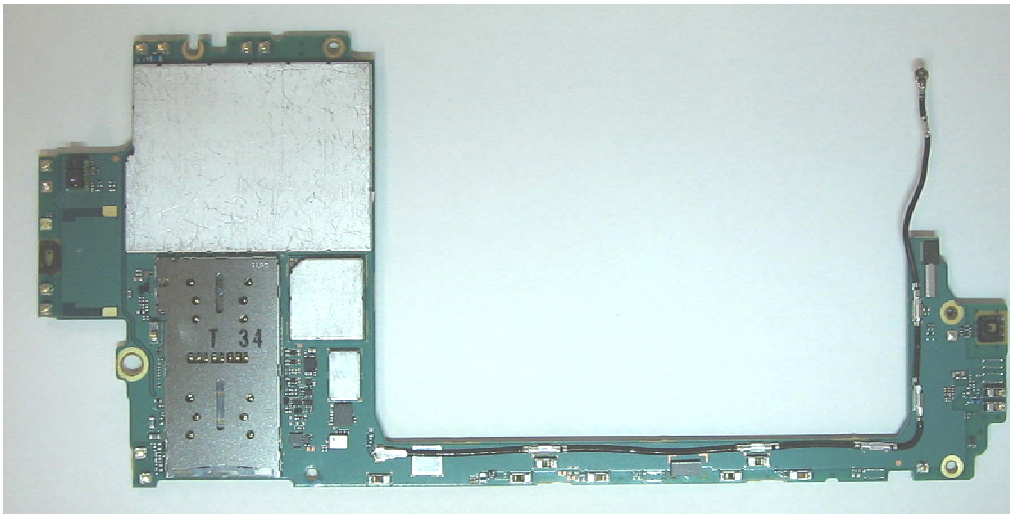

FCC ID: PY7-PM0942 Internal Photo

**Without Rear Panel**

**Rear Panel**

**With PWB**

**Without PWB**

**Internal PWB with/without Shield cases****Internal PWB with Shield cases (Front-side)****Internal PWB without Shield cases (Front-side)**

## Internal PWB with Shield cases (Rear-side)

## Internal PWB without Shield cases (Rear-side)