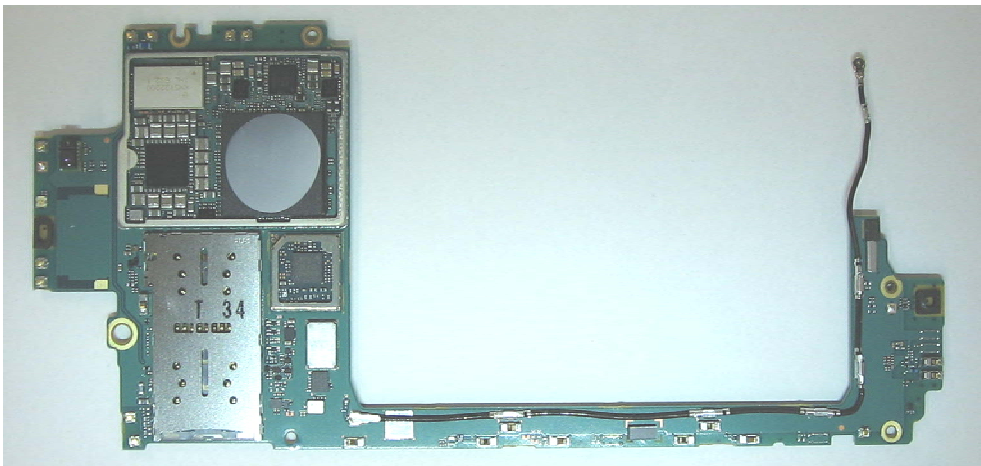

FCC ID: PY7-PM0942 Internal Photo

**Without Rear Panel**

**Rear Panel**

**With PWB**

**Without PWB**

**Internal PWB with/without Shield cases****Internal PWB with Shield cases (Front-side)****Internal PWB without Shield cases (Front-side)**

## Internal PWB with Shield cases (Rear-side)

## Internal PWB without Shield cases (Rear-side)