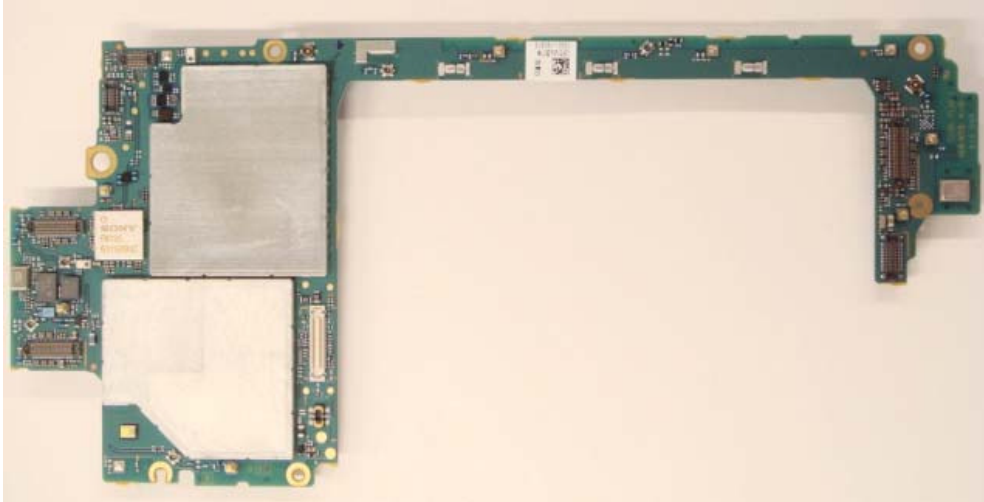

FCC ID: PY7-PM0942 Internal Photo

**Without Rear Panel**

**Rear Panel**

**With PWB**

**Without PWB**

**Internal PWB with/without Shield cases****Internal PWB with Shield cases (Front-side)****Internal PWB without Shield cases (Front-side)**

## Internal PWB with Shield cases (Rear-side)

## Internal PWB without Shield cases (Rear-side)