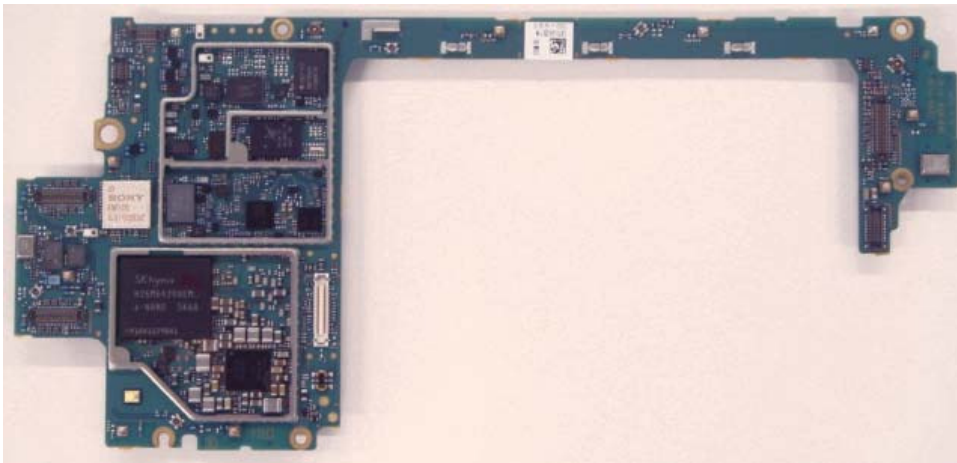

FCC ID: PY7-PM0942 Internal Photo

**Without Rear Panel**

**Rear Panel**

**With PWB**

**Without PWB**

**Internal PWB with/without Shield cases****Internal PWB with Shield cases (Front-side)****Internal PWB without Shield cases (Front-side)**

## Internal PWB with Shield cases (Rear-side)

## Internal PWB without Shield cases (Rear-side)