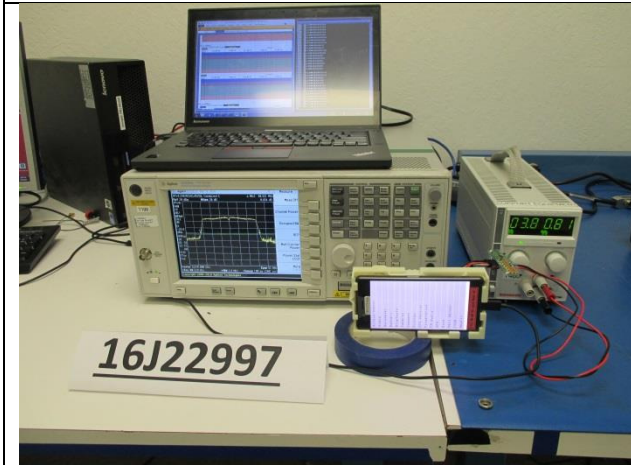

11. SETUP PHOTOS

RADIATED AND POWERLINE CONDUCTED EMISSIONS MEASUREMENT SETUP

RADIATED FRONT PHOTO (BELOW 1 GHz)

RADIATED BACK PHOTO (BELOW 1 GHz)

RADIATED FRONT PHOTO (ABOVE 1 GHz)

RADIATED BACK PHOTO (ABOVE 1 GHz)

LINE CONDUCTED FRONT PHOTO

LINE CONDUCTED SIDE VIEW PHOTO

**ANTENNA PORT CONDUCTED RF MEASUREMENT SETUP AND
RADIATED RF MEASUREMENT SETUP FOR PORTABLE CONFIGURATION**

ANTENNA PORT CONDUCTED PHOTO

X-AXIS FRONT PHOTO