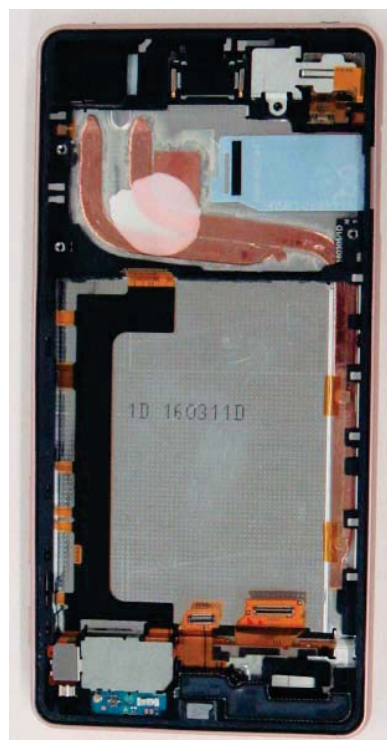

Sony Mobile Communications
Prepared by
JPTO/CGVOHCC
Contents responsible if other than preparer

Date
2016-03-25

Remarks
This document is managed in metaDoc.

Approved by
JPTO/CGVOHCC

FCC ID: PY7-PM0941 Internal Photo

Without Rear Panel

Rear Panel

Without PWB

Internal PWB with/without Shield cases

Internal PWB with Shield cases (Front-side)

Internal PWB without Shield cases (Front-side)

Internal PWB with Shield cases (Rear-side)