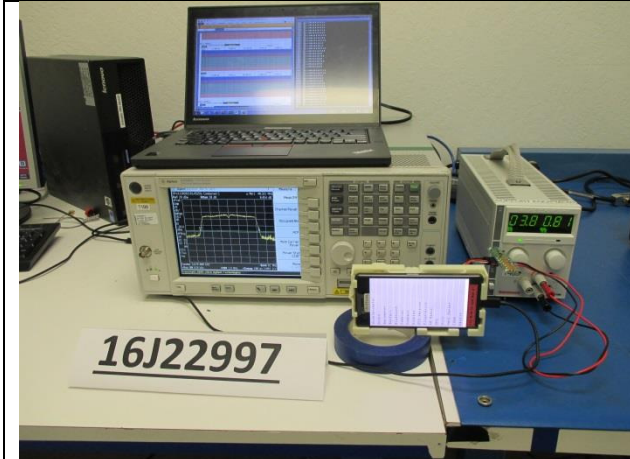

1. SETUP PHOTOS

RADIATED AND POWERLINE CONDUCTED EMISSIONS MEASUREMENT SETUP

RADIATED FRONT PHOTO (BELOW 1 GHz)

RADIATED BACK PHOTO (BELOW 1 GHz)

RADIATED FRONT PHOTO (ABOVE 1 GHz)

RADIATED BACK PHOTO (ABOVE 1 GHz)

LINE CONDUCTED FRONT PHOTO

LINE CONDUCTED SIDE VIEW PHOTO

**ANTENNA PORT CONDUCTED RF MEASUREMENT SETUP AND
RADIATED RF MEASUREMENT SETUP FOR PORTABLE CONFIGURATION**

ANTENNA PORT CONDUCTED PHOTO

X-AXIS FRONT PHOTO