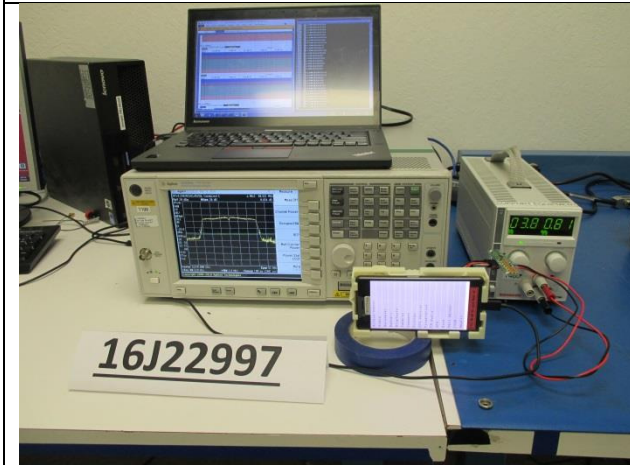

## RADIATED AND POWERLINE CONDUCTED EMISSIONS MEASUREMENT SETUP

RADIATED FRONT PHOTO (BELOW 1 GHz)

RADIATED BACK PHOTO (BELOW 1 GHz)

RADIATED FRONT PHOTO (ABOVE 1 GHz)

RADIATED BACK PHOTO (ABOVE 1 GHz)

LINE CONDUCTED FRONT PHOTO

LINE CONDUCTED SIDE VIEW PHOTO

**ANTENNA PORT CONDUCTED RF MEASUREMENT SETUP AND  
RADIATED RF MEASUREMENT SETUP FOR PORTABLE CONFIGURATION**

ANTENNA PORT CONDUCTED PHOTO

X-AXIS FRONT PHOTO

Y-AXIS FRONT PHOTO