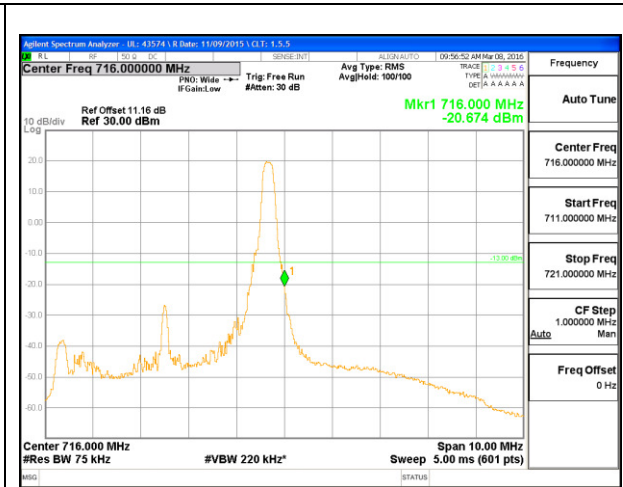

LTE B17 5MHz QPSK High Channel 1RB