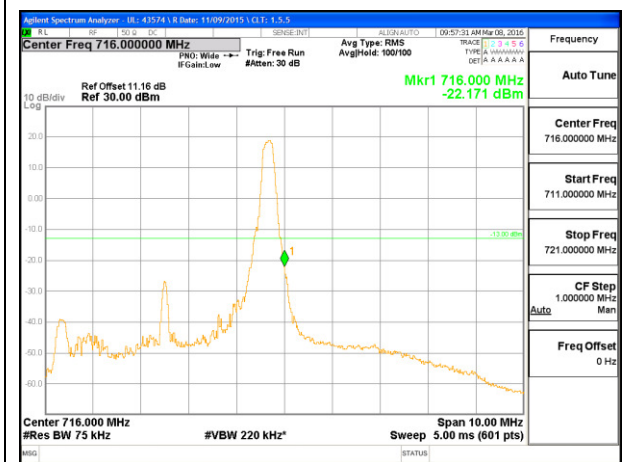

LTE Band 17

LTE B17 5MHz QPSK Low Channel 1RB

LTE B17 5MHz QPSK High Channel 1RB

LTE B17 5MHz QPSK Low Channel FRB

LTE B17 5MHz QPSK High Channel FRB

LTE B17 5MHz 16QAM Low Channel 1RB

LTE B17 5MHz 16QAM High Channel 1RB