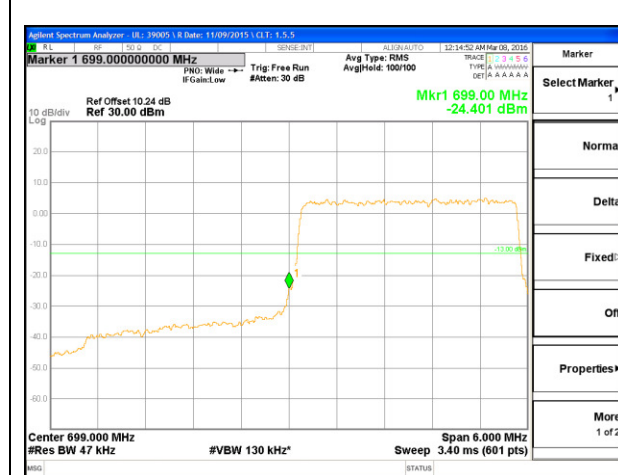

WCDMA

LTE Band 12

LTE B12 1.4MHz QPSK Low Channel 1RB

LTE B12 1.4MHz QPSK High Channel 1RB

LTE B12 1.4MHz QPSK Low Channel FRB

LTE B12 1.4MHz QPSK High Channel FRB

LTE B12 1.4MHz 16QAM Low Channel 1RB

LTE B12 1.4MHz 16QAM High Channel 1RB

LTE B12 1.4MHz 16QAM Low Channel FRB

LTE B12 1.4MHz 16QAM High Channel FRB

LTE B12 3MHz QPSK Low Channel 1RB

LTE B12 3MHz QPSK High Channel 1RB

LTE B12 3MHz QPSK Low Channel FRB

LTE B12 3MHz QPSK High Channel FRB

LTE B12 3MHz 16QAM Low Channel 1RB

LTE B12 3MHz 16QAM High Channel 1RB

LTE B12 3MHz 16QAM Low Channel FRB

LTE B12 3MHz 16QAM High Channel FRB

LTE B12 5MHz QPSK Low Channel 1RB

LTE B12 5MHz QPSK High Channel 1RB

LTE B12 5MHz QPSK Low Channel FRB

LTE B12 5MHz QPSK High Channel FRB

LTE B12 5MHz 16QAM Low Channel 1RB

LTE B12 5MHz 16QAM High Channel 1RB

LTE B12 5MHz 16QAM Low Channel FRB

LTE B12 5MHz 16QAM High Channel FRB