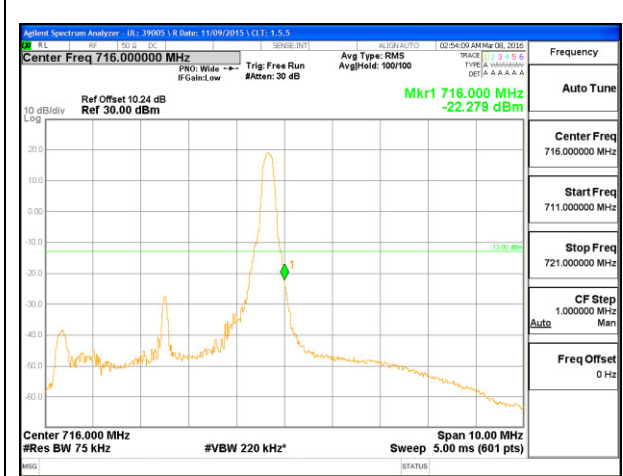

LTE B12 3MHz 16QAM Low Channel 1RB

LTE B12 3MHz 16QAM High Channel 1RB

LTE B12 3MHz 16QAM Low Channel FRB

LTE B12 3MHz 16QAM High Channel FRB

LTE B12 5MHz QPSK Low Channel 1RB

LTE B12 5MHz QPSK High Channel 1RB

LTE B12 5MHz QPSK Low Channel FRB

LTE B12 5MHz QPSK High Channel FRB

LTE B12 5MHz 16QAM Low Channel 1RB

LTE B12 5MHz 16QAM High Channel 1RB

LTE B12 5MHz 16QAM Low Channel FRB

LTE B12 5MHz 16QAM High Channel FRB