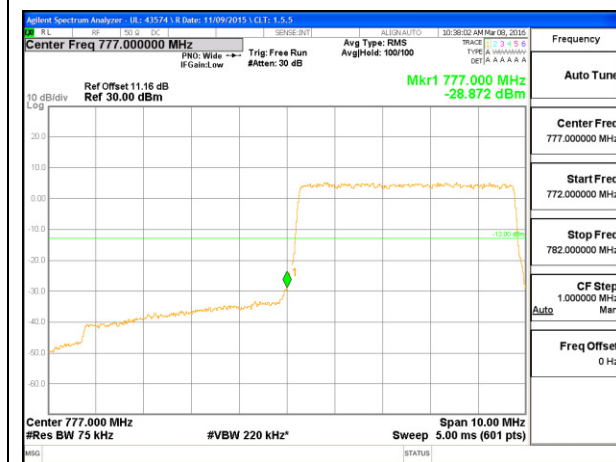

LTE B12 10MHz QPSK Low Channel 1RB

LTE B12 10MHz QPSK High Channel 1RB

LTE B12 10MHz QPSK Low Channel FRB

LTE B12 10MHz QPSK High Channel FRB

LTE B12 10MHz 16QAM Low Channel 1RB

LTE B12 10MHz 16QAM High Channel 1RB

LTE B12 10MHz 16QAM Low Channel FRB

LTE B12 10MHz 16QAM High Channel FRB

LTE Band 13

LTE B13 5MHz QPSK Low Channel 1RB

LTE B13 5MHz QPSK High Channel 1RB

LTE B13 5MHz QPSK Low Channel FRB

LTE B13 5MHz QPSK High Channel FRB

LTE B13 5MHz 16QAM Low Channel 1RB

LTE B13 5MHz 16QAM High Channel 1RB

LTE B13 5MHz 16QAM Low Channel FRB

LTE B13 5MHz 16QAM High Channel FRB

LTE B13 10MHz QPSK Low Channel 1RB

LTE B13 10MHz QPSK High Channel 1RB