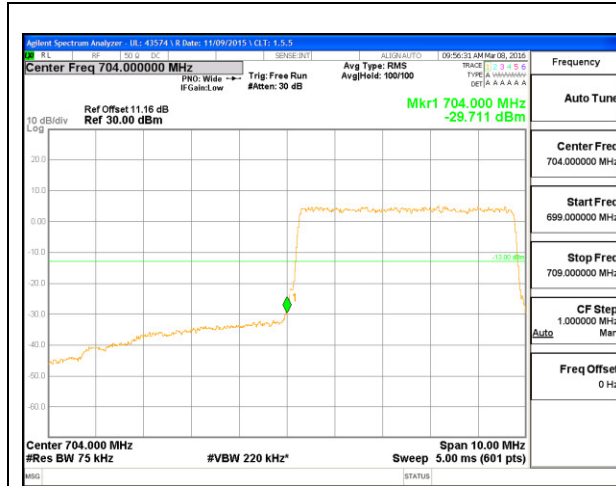

LTE Band 17

LTE B17 5MHz QPSK Low Channel 1RB

LTE B17 5MHz QPSK High Channel 1RB

LTE B17 5MHz QPSK Low Channel FRB

LTE B17 5MHz QPSK High Channel FRB

LTE B17 5MHz 16QAM Low Channel 1RB

LTE B17 5MHz 16QAM High Channel 1RB