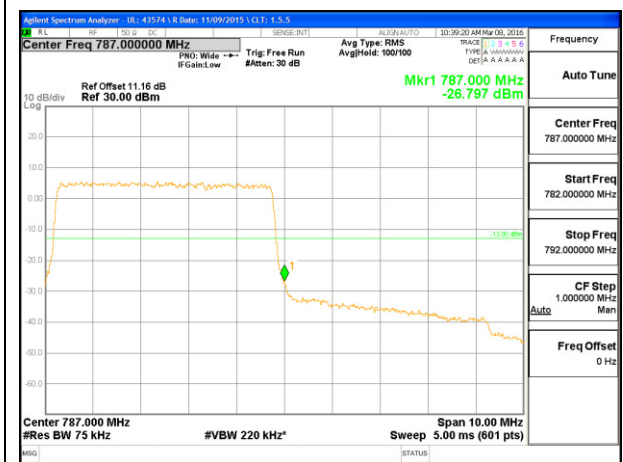

LTE B12 10MHz QPSK Low Channel 1RB

LTE B12 10MHz QPSK High Channel 1RB

LTE B12 10MHz QPSK Low Channel FRB

LTE B12 10MHz QPSK High Channel FRB

LTE B12 10MHz 16QAM Low Channel 1RB

LTE B12 10MHz 16QAM High Channel 1RB

LTE B12 10MHz 16QAM Low Channel FRB

LTE B12 10MHz 16QAM High Channel FRB

LTE Band 13

LTE B13 5MHz QPSK Low Channel 1RB

LTE B13 5MHz QPSK High Channel 1RB

LTE B13 5MHz QPSK Low Channel FRB

LTE B13 5MHz QPSK High Channel FRB

LTE B13 5MHz 16QAM Low Channel 1RB

LTE B13 5MHz 16QAM High Channel 1RB

LTE B13 5MHz 16QAM Low Channel FRB

LTE B13 5MHz 16QAM High Channel FRB

LTE B13 10MHz QPSK Low Channel 1RB

LTE B13 10MHz QPSK High Channel 1RB