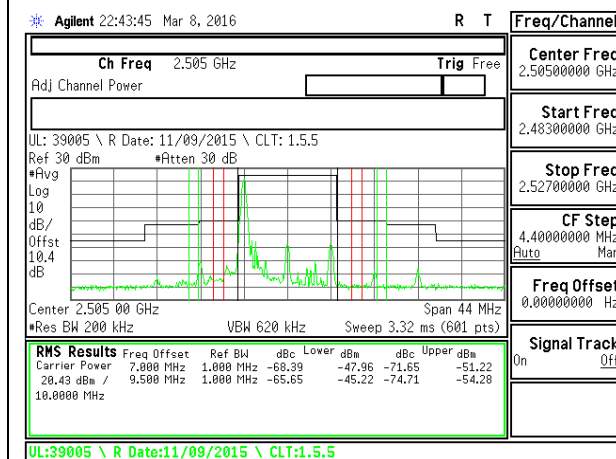

LTE Band 17

LTE B17 5MHz QPSK Low Channel 1RB

LTE B17 5MHz QPSK High Channel 1RB

LTE B17 5MHz QPSK Low Channel FRB

LTE B17 5MHz QPSK High Channel FRB

LTE B17 5MHz 16QAM Low Channel 1RB

LTE B17 5MHz 16QAM High Channel 1RB

LTE B17 5MHz 16QAM Low Channel FRB

LTE B17 5MHz 16QAM High Channel FRB

LTE B17 10MHz QPSK Low Channel 1RB

LTE B17 10MHz QPSK High Channel 1RB

LTE B17 10MHz QPSK Low Channel FRB

LTE B17 10MHz QPSK High Channel FRB

LTE B17 10MHz 16QAM Low Channel 1RB

LTE B17 10MHz 16QAM High Channel 1RB

LTE B17 10MHz 16QAM Low Channel FRB

LTE B17 10MHz 16QAM High Channel FRB

11.2. EMISSION MASK PLOTS LTE Band 7

LTE B7 5MHz 16QAM Low Channel 1RB

LTE B7 5MHz 16QAM High Channel 1RB

LTE B7 5MHz 16QAM Low Channel FRB

LTE B7 5MHz 16QAM High Channel FRB

LTE B7 10MHz QPSK Low Channel 1RB

LTE B7 10MHz QPSK High Channel 1RB