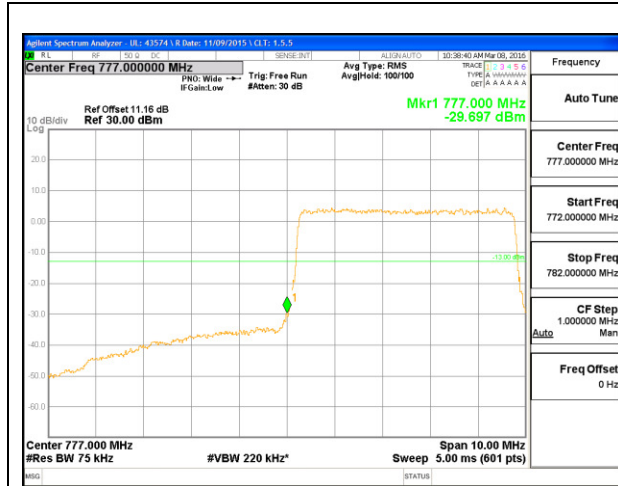

LTE B12 10MHz 16QAM Low Channel FRB

LTE B12 10MHz 16QAM High Channel FRB

LTE Band 13

LTE B13 5MHz QPSK Low Channel 1RB

LTE B13 5MHz QPSK High Channel 1RB

LTE B13 5MHz QPSK Low Channel FRB

LTE B13 5MHz QPSK High Channel FRB

LTE B13 5MHz 16QAM Low Channel 1RB

LTE B13 5MHz 16QAM High Channel 1RB

LTE B13 5MHz 16QAM Low Channel FRB

LTE B13 5MHz 16QAM High Channel FRB

LTE B13 10MHz QPSK Low Channel 1RB

LTE B13 10MHz QPSK High Channel 1RB