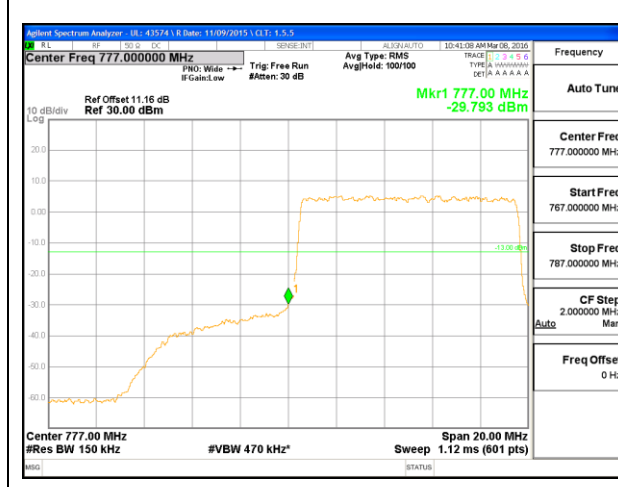

LTE B12 10MHz 16QAM Low Channel FRB

LTE B12 10MHz 16QAM High Channel FRB

LTE Band 13

LTE B13 5MHz QPSK Low Channel 1RB

LTE B13 5MHz QPSK High Channel 1RB

LTE B13 5MHz QPSK Low Channel FRB

LTE B13 5MHz QPSK High Channel FRB

LTE B13 5MHz 16QAM Low Channel 1RB

LTE B13 5MHz 16QAM High Channel 1RB

LTE B13 5MHz 16QAM Low Channel FRB

LTE B13 5MHz 16QAM High Channel FRB

LTE B13 10MHz QPSK Low Channel 1RB

LTE B13 10MHz QPSK High Channel 1RB

LTE B13 10MHz QPSK Low Channel FRB

LTE B13 10MHz QPSK High Channel FRB

LTE B13 10MHz 16QAM Low Channel 1RB

LTE B13 10MHz 16QAM High Channel 1RB

LTE B13 10MHz 16QAM Low Channel FRB

LTE B13 10MHz 16QAM High Channel FRB