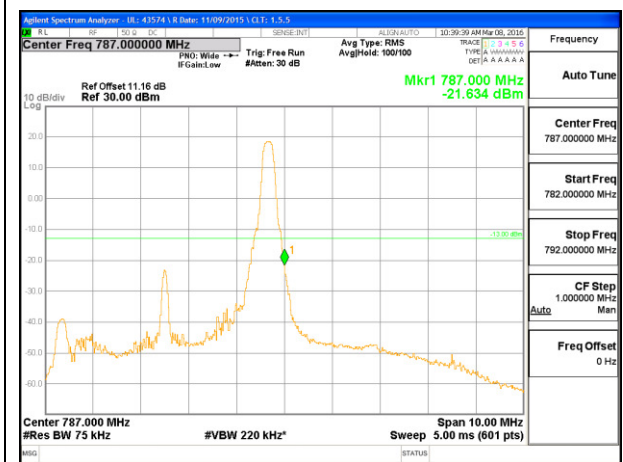

LTE B13 5MHz 16QAM High Channel 1RB