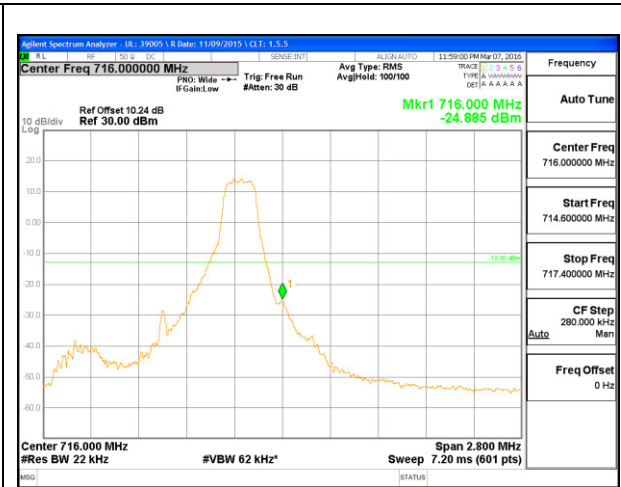

WCDMA

LTE Band 12

LTE B12 1.4MHz QPSK Low Channel 1RB

LTE B12 1.4MHz QPSK High Channel 1RB

LTE B12 1.4MHz QPSK Low Channel FRB

LTE B12 1.4MHz QPSK High Channel FRB

LTE B12 1.4MHz 16QAM Low Channel 1RB

LTE B12 1.4MHz 16QAM High Channel 1RB

LTE B12 1.4MHz 16QAM Low Channel FRB

LTE B12 1.4MHz 16QAM High Channel FRB

LTE B12 3MHz QPSK Low Channel 1RB

LTE B12 3MHz QPSK High Channel 1RB

LTE B12 3MHz QPSK Low Channel FRB

LTE B12 3MHz QPSK High Channel FRB