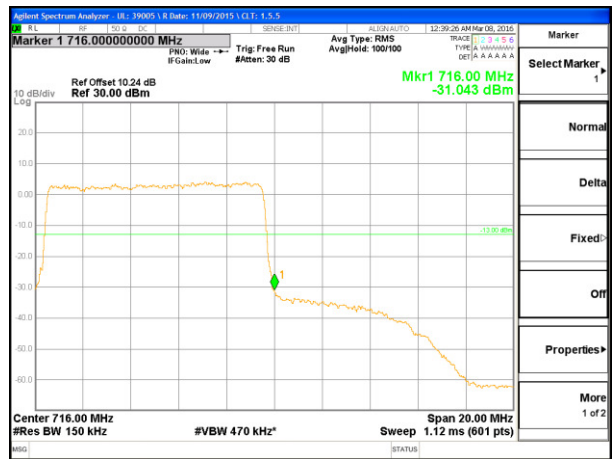

LTE B12 5MHz QPSK Low Channel FRB

LTE B12 5MHz QPSK High Channel FRB

LTE B12 5MHz 16QAM Low Channel 1RB

LTE B12 5MHz 16QAM High Channel 1RB

LTE B12 5MHz 16QAM Low Channel FRB

LTE B12 5MHz 16QAM High Channel FRB

LTE B12 10MHz QPSK Low Channel 1RB

LTE B12 10MHz QPSK High Channel 1RB

LTE B12 10MHz QPSK Low Channel FRB

LTE B12 10MHz QPSK High Channel FRB

LTE B12 10MHz 16QAM Low Channel 1RB

LTE B12 10MHz 16QAM High Channel 1RB

LTE B12 10MHz 16QAM Low Channel FRB

LTE B12 10MHz 16QAM High Channel FRB

LTE Band 13

LTE B13 5MHz QPSK Low Channel 1RB

LTE B13 5MHz QPSK High Channel 1RB

LTE B13 5MHz QPSK Low Channel FRB

LTE B13 5MHz QPSK High Channel FRB