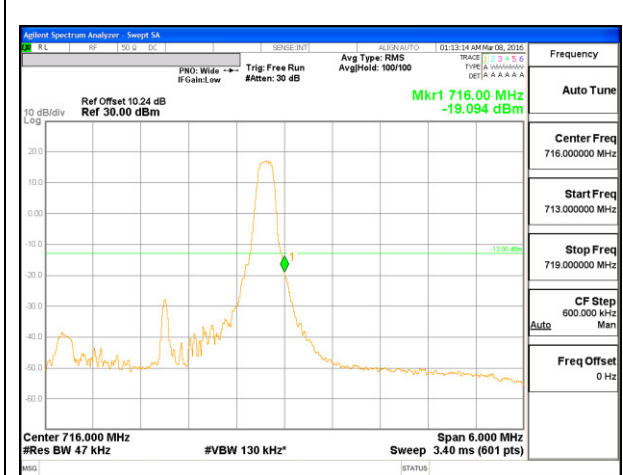

WCDMA

LTE Band 12

LTE B12 1.4MHz QPSK Low Channel 1RB

LTE B12 1.4MHz QPSK High Channel 1RB

LTE B12 1.4MHz QPSK Low Channel FRB

LTE B12 1.4MHz QPSK High Channel FRB

LTE B12 1.4MHz 16QAM Low Channel 1RB

LTE B12 1.4MHz 16QAM High Channel 1RB

LTE B12 1.4MHz 16QAM Low Channel FRB

LTE B12 1.4MHz 16QAM High Channel FRB

LTE B12 3MHz QPSK Low Channel 1RB

LTE B12 3MHz QPSK High Channel 1RB

LTE B12 3MHz QPSK Low Channel FRB

LTE B12 3MHz QPSK High Channel FRB