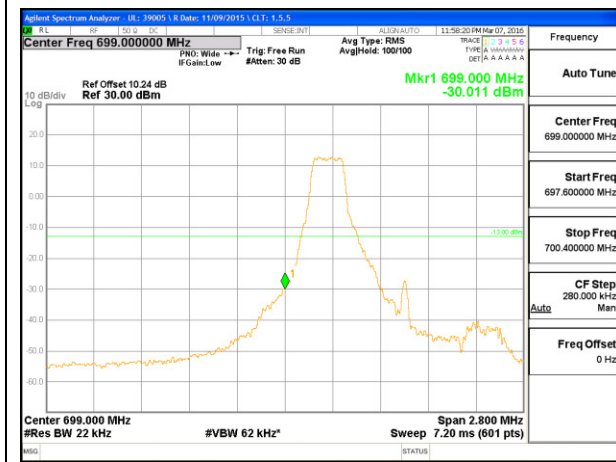

WCDMA

LTE Band 12

LTE B12 1.4MHz QPSK Low Channel 1RB

LTE B12 1.4MHz QPSK High Channel 1RB

LTE B12 1.4MHz QPSK Low Channel FRB

LTE B12 1.4MHz QPSK High Channel FRB

LTE B12 1.4MHz 16QAM Low Channel 1RB

LTE B12 1.4MHz 16QAM High Channel 1RB

LTE B12 1.4MHz 16QAM Low Channel FRB

LTE B12 1.4MHz 16QAM High Channel FRB

LTE B12 3MHz QPSK Low Channel 1RB

LTE B12 3MHz QPSK High Channel 1RB

LTE B12 3MHz QPSK Low Channel FRB

LTE B12 3MHz QPSK High Channel FRB

LTE B12 3MHz 16QAM Low Channel 1RB

LTE B12 3MHz 16QAM High Channel 1RB

LTE B12 3MHz 16QAM Low Channel FRB

LTE B12 3MHz 16QAM High Channel FRB

LTE B12 5MHz QPSK Low Channel 1RB

LTE B12 5MHz QPSK High Channel 1RB