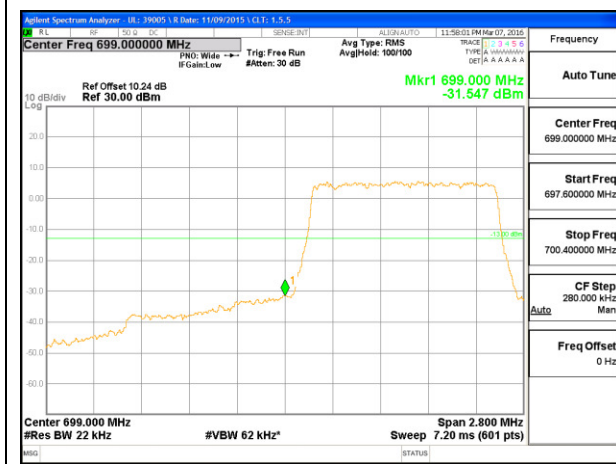

WCDMA

LTE Band 12

LTE B12 1.4MHz QPSK Low Channel 1RB

LTE B12 1.4MHz QPSK High Channel 1RB

LTE B12 1.4MHz QPSK Low Channel FRB

LTE B12 1.4MHz QPSK High Channel FRB

LTE B12 1.4MHz 16QAM Low Channel 1RB

LTE B12 1.4MHz 16QAM High Channel 1RB

LTE B12 1.4MHz 16QAM Low Channel FRB

LTE B12 1.4MHz 16QAM High Channel FRB

LTE B12 3MHz QPSK Low Channel 1RB

LTE B12 3MHz QPSK High Channel 1RB

LTE B12 3MHz QPSK Low Channel FRB

LTE B12 3MHz QPSK High Channel FRB

LTE B12 3MHz 16QAM Low Channel 1RB

LTE B12 3MHz 16QAM High Channel 1RB

LTE B12 3MHz 16QAM Low Channel FRB

LTE B12 3MHz 16QAM High Channel FRB

LTE B12 5MHz QPSK Low Channel 1RB

LTE B12 5MHz QPSK High Channel 1RB