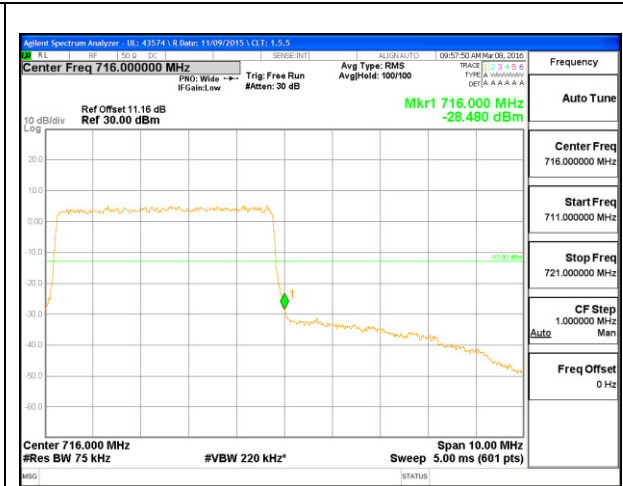

LTE B17 5MHz 16QAM High Channel FRB