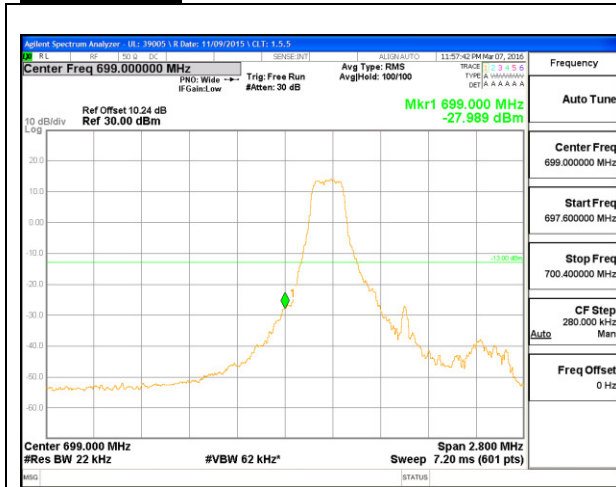

WCDMA

LTE Band 12

LTE B12 1.4MHz QPSK Low Channel 1RB

LTE B12 1.4MHz QPSK High Channel 1RB

LTE B12 1.4MHz QPSK Low Channel FRB

LTE B12 1.4MHz QPSK High Channel FRB

LTE B12 1.4MHz 16QAM Low Channel 1RB

LTE B12 1.4MHz 16QAM High Channel 1RB

LTE B12 1.4MHz 16QAM Low Channel FRB

LTE B12 1.4MHz 16QAM High Channel FRB

LTE B12 3MHz QPSK Low Channel 1RB

LTE B12 3MHz QPSK High Channel 1RB

LTE B12 3MHz QPSK Low Channel FRB

LTE B12 3MHz QPSK High Channel FRB