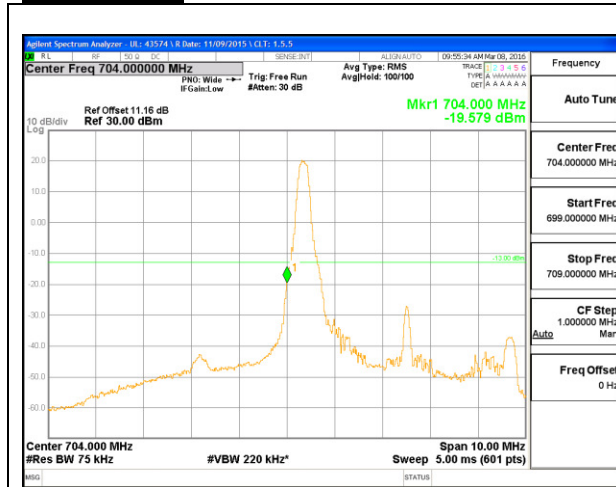

LTE B13 10MHz QPSK Low Channel FRB

LTE B13 10MHz QPSK High Channel FRB

LTE B13 10MHz 16QAM Low Channel 1RB

LTE B13 10MHz 16QAM High Channel 1RB

LTE B13 10MHz 16QAM Low Channel FRB

LTE B13 10MHz 16QAM High Channel FRB

LTE Band 17

LTE B17 5MHz QPSK Low Channel 1RB

LTE B17 5MHz QPSK High Channel 1RB

LTE B17 5MHz QPSK Low Channel FRB

LTE B17 5MHz QPSK High Channel FRB

LTE B17 5MHz 16QAM Low Channel 1RB

LTE B17 5MHz 16QAM High Channel 1RB