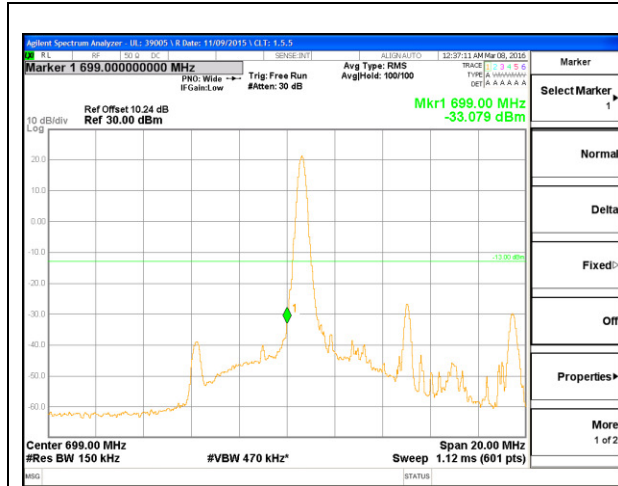

LTE B12 5MHz QPSK Low Channel FRB

LTE B12 5MHz QPSK High Channel FRB

LTE B12 5MHz 16QAM Low Channel 1RB

LTE B12 5MHz 16QAM High Channel 1RB

LTE B12 5MHz 16QAM Low Channel FRB

LTE B12 5MHz 16QAM High Channel FRB

LTE B12 10MHz QPSK Low Channel 1RB

LTE B12 10MHz QPSK High Channel 1RB

LTE B12 10MHz QPSK Low Channel FRB

LTE B12 10MHz QPSK High Channel FRB

LTE B12 10MHz 16QAM Low Channel 1RB

LTE B12 10MHz 16QAM High Channel 1RB