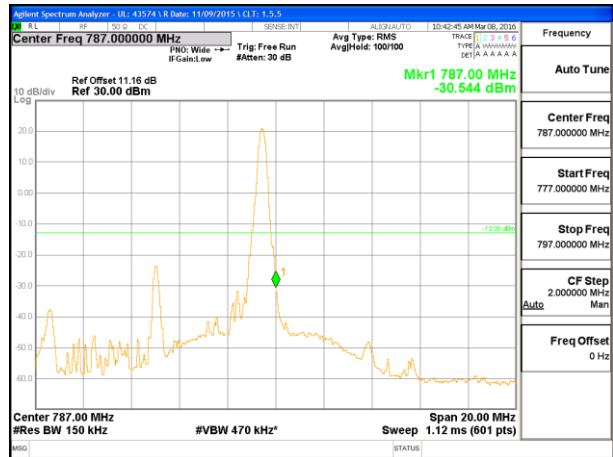

LTE B13 5MHz 16QAM Low Channel 1RB

LTE B13 5MHz 16QAM High Channel 1RB

LTE B13 5MHz 16QAM Low Channel FRB

LTE B13 5MHz 16QAM High Channel FRB

LTE B13 10MHz QPSK Low Channel 1RB

LTE B13 10MHz QPSK High Channel 1RB

LTE B13 10MHz QPSK Low Channel FRB

LTE B13 10MHz QPSK High Channel FRB

LTE B13 10MHz 16QAM Low Channel 1RB

LTE B13 10MHz 16QAM High Channel 1RB

LTE B13 10MHz 16QAM Low Channel FRB

LTE B13 10MHz 16QAM High Channel FRB