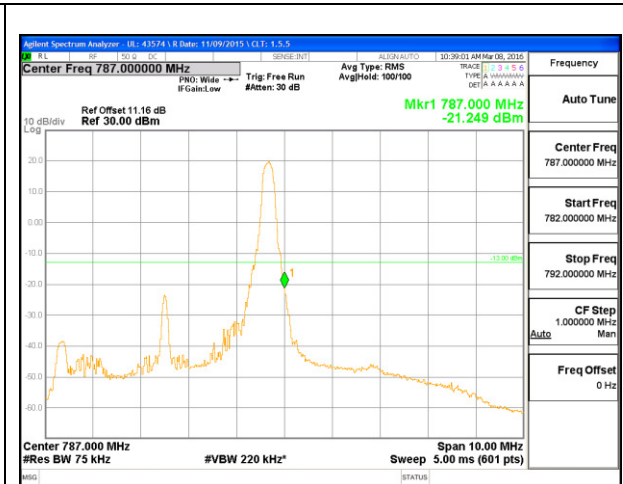

LTE B12 10MHz 16QAM Low Channel FRB

LTE B12 10MHz 16QAM High Channel FRB

LTE Band 13

LTE B13 5MHz QPSK Low Channel 1RB

LTE B13 5MHz QPSK High Channel 1RB

LTE B13 5MHz QPSK Low Channel FRB

LTE B13 5MHz QPSK High Channel FRB

LTE B13 5MHz 16QAM Low Channel 1RB

LTE B13 5MHz 16QAM High Channel 1RB

LTE B13 5MHz 16QAM Low Channel FRB

LTE B13 5MHz 16QAM High Channel FRB

LTE B13 10MHz QPSK Low Channel 1RB

LTE B13 10MHz QPSK High Channel 1RB