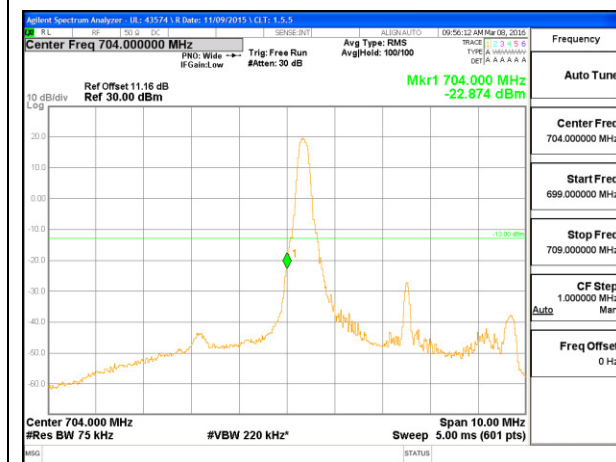

LTE Band 17

LTE B17 5MHz QPSK Low Channel 1RB

LTE B17 5MHz QPSK High Channel 1RB

LTE B17 5MHz QPSK Low Channel FRB

LTE B17 5MHz QPSK High Channel FRB

LTE B17 5MHz 16QAM Low Channel 1RB

LTE B17 5MHz 16QAM High Channel 1RB