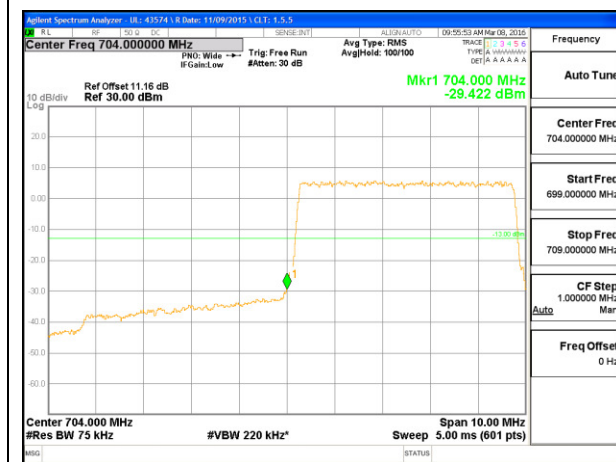

LTE B13 10MHz QPSK Low Channel FRB

LTE B13 10MHz QPSK High Channel FRB

LTE B13 10MHz 16QAM Low Channel 1RB

LTE B13 10MHz 16QAM High Channel 1RB

LTE B13 10MHz 16QAM Low Channel FRB

LTE B13 10MHz 16QAM High Channel FRB

LTE Band 17

LTE B17 5MHz QPSK Low Channel 1RB

LTE B17 5MHz QPSK High Channel 1RB

LTE B17 5MHz QPSK Low Channel FRB

LTE B17 5MHz QPSK High Channel FRB

LTE B17 5MHz 16QAM Low Channel 1RB

LTE B17 5MHz 16QAM High Channel 1RB