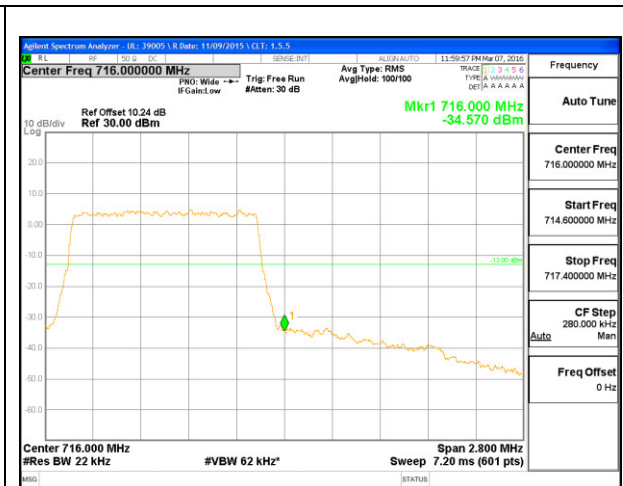

WCDMA

LTE Band 12

LTE B12 1.4MHz QPSK Low Channel 1RB

LTE B12 1.4MHz QPSK High Channel 1RB

LTE B12 1.4MHz QPSK Low Channel FRB

LTE B12 1.4MHz QPSK High Channel FRB

LTE B12 1.4MHz 16QAM Low Channel 1RB

LTE B12 1.4MHz 16QAM High Channel 1RB

LTE B12 1.4MHz 16QAM Low Channel FRB

LTE B12 1.4MHz 16QAM High Channel FRB

LTE B12 3MHz QPSK Low Channel 1RB

LTE B12 3MHz QPSK High Channel 1RB

LTE B12 3MHz QPSK Low Channel FRB

LTE B12 3MHz QPSK High Channel FRB

LTE B12 3MHz 16QAM Low Channel 1RB

LTE B12 3MHz 16QAM High Channel 1RB

LTE B12 3MHz 16QAM Low Channel FRB

LTE B12 3MHz 16QAM High Channel FRB

LTE B12 5MHz QPSK Low Channel 1RB

LTE B12 5MHz QPSK High Channel 1RB