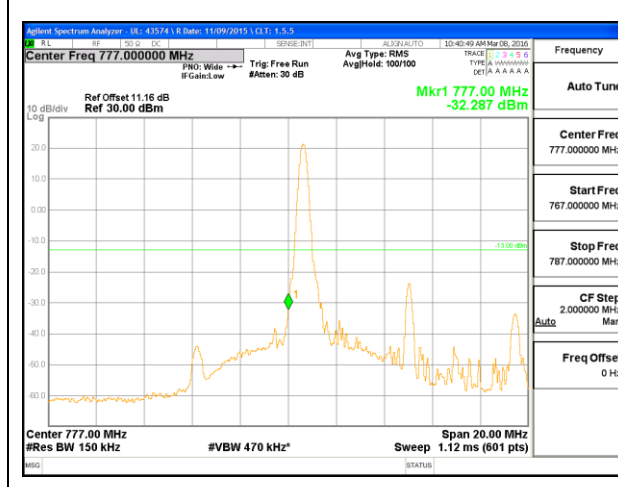

LTE B13 5MHz 16QAM Low Channel 1RB

LTE B13 5MHz 16QAM High Channel 1RB

LTE B13 5MHz 16QAM Low Channel FRB

LTE B13 5MHz 16QAM High Channel FRB

LTE B13 10MHz QPSK Low Channel 1RB

LTE B13 10MHz QPSK High Channel 1RB