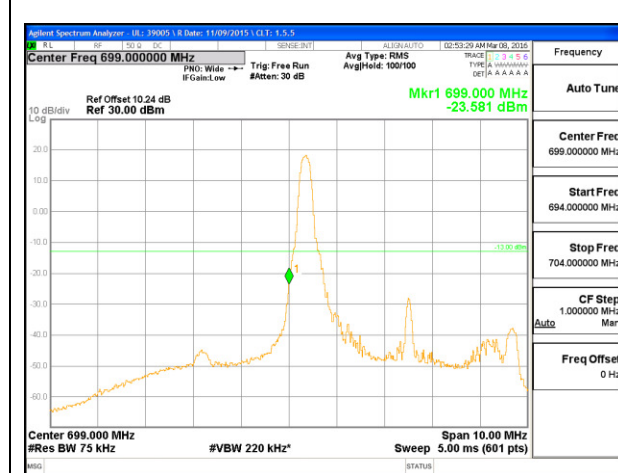

LTE B12 3MHz 16QAM Low Channel 1RB

LTE B12 3MHz 16QAM High Channel 1RB

LTE B12 3MHz 16QAM Low Channel FRB

LTE B12 3MHz 16QAM High Channel FRB

LTE B12 5MHz QPSK Low Channel 1RB

LTE B12 5MHz QPSK High Channel 1RB

LTE B12 5MHz QPSK Low Channel FRB

LTE B12 5MHz QPSK High Channel FRB

LTE B12 5MHz 16QAM Low Channel 1RB

LTE B12 5MHz 16QAM High Channel 1RB

LTE B12 5MHz 16QAM Low Channel FRB

LTE B12 5MHz 16QAM High Channel FRB