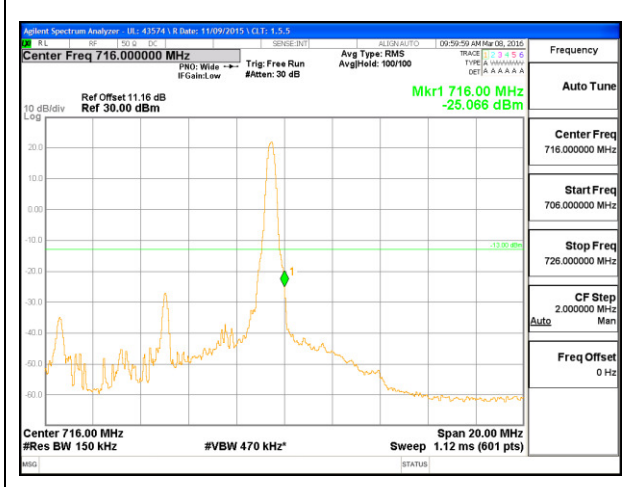

LTE Band 17

LTE B17 5MHz QPSK Low Channel 1RB

LTE B17 5MHz QPSK High Channel 1RB

LTE B17 5MHz QPSK Low Channel FRB

LTE B17 5MHz QPSK High Channel FRB

LTE B17 5MHz 16QAM Low Channel 1RB

LTE B17 5MHz 16QAM High Channel 1RB

LTE B17 5MHz 16QAM Low Channel FRB

LTE B17 5MHz 16QAM High Channel FRB

LTE B17 10MHz QPSK Low Channel 1RB

LTE B17 10MHz QPSK High Channel 1RB

LTE B17 10MHz QPSK Low Channel FRB

LTE B17 10MHz QPSK High Channel FRB