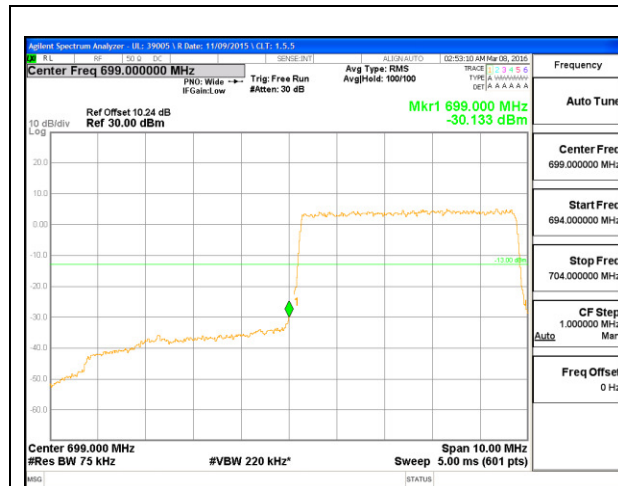

LTE B12 1.4MHz 16QAM Low Channel FRB

LTE B12 1.4MHz 16QAM High Channel FRB

LTE B12 3MHz QPSK Low Channel 1RB

LTE B12 3MHz QPSK High Channel 1RB

LTE B12 3MHz QPSK Low Channel FRB

LTE B12 3MHz QPSK High Channel FRB

LTE B12 3MHz 16QAM Low Channel 1RB

LTE B12 3MHz 16QAM High Channel 1RB

LTE B12 3MHz 16QAM Low Channel FRB

LTE B12 3MHz 16QAM High Channel FRB

LTE B12 5MHz QPSK Low Channel 1RB

LTE B12 5MHz QPSK High Channel 1RB

LTE B12 5MHz QPSK Low Channel FRB

LTE B12 5MHz QPSK High Channel FRB

LTE B12 5MHz 16QAM Low Channel 1RB

LTE B12 5MHz 16QAM High Channel 1RB

LTE B12 5MHz 16QAM Low Channel FRB

LTE B12 5MHz 16QAM High Channel FRB