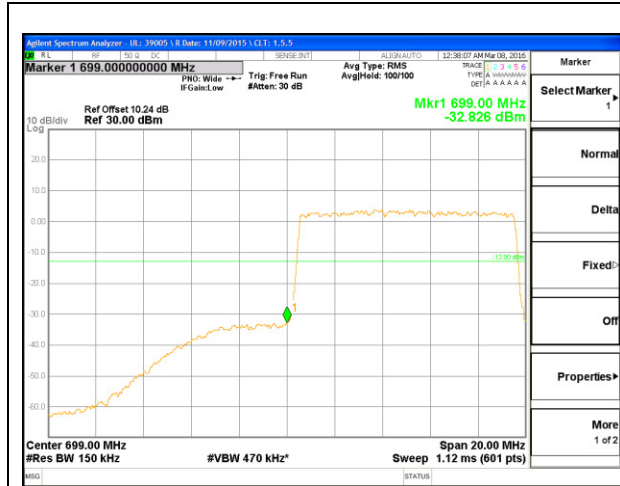

LTE B12 5MHz QPSK Low Channel FRB

LTE B12 5MHz QPSK High Channel FRB

LTE B12 5MHz 16QAM Low Channel 1RB

LTE B12 5MHz 16QAM High Channel 1RB

LTE B12 5MHz 16QAM Low Channel FRB

LTE B12 5MHz 16QAM High Channel FRB

LTE B12 10MHz QPSK Low Channel 1RB

LTE B12 10MHz QPSK High Channel 1RB

LTE B12 10MHz QPSK Low Channel FRB

LTE B12 10MHz QPSK High Channel FRB

LTE B12 10MHz 16QAM Low Channel 1RB

LTE B12 10MHz 16QAM High Channel 1RB

LTE B12 10MHz 16QAM Low Channel FRB

LTE B12 10MHz 16QAM High Channel FRB

LTE Band 13

LTE B13 5MHz QPSK Low Channel 1RB

LTE B13 5MHz QPSK High Channel 1RB

LTE B13 5MHz QPSK Low Channel FRB

LTE B13 5MHz QPSK High Channel FRB