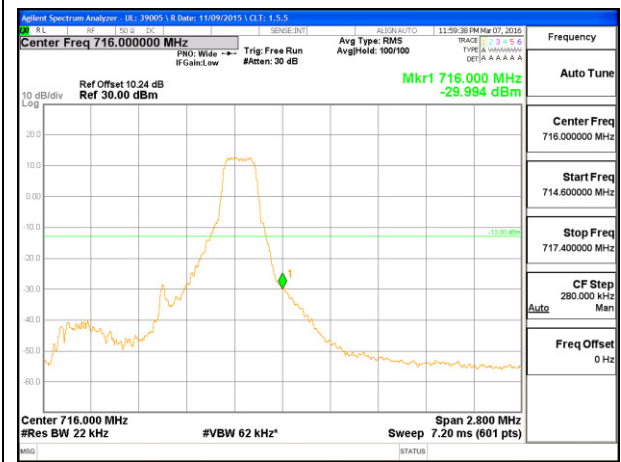

WCDMA

LTE Band 12

LTE B12 1.4MHz QPSK Low Channel 1RB

LTE B12 1.4MHz QPSK High Channel 1RB

LTE B12 1.4MHz QPSK Low Channel FRB

LTE B12 1.4MHz QPSK High Channel FRB

LTE B12 1.4MHz 16QAM Low Channel 1RB

LTE B12 1.4MHz 16QAM High Channel 1RB

LTE B12 1.4MHz 16QAM Low Channel FRB

LTE B12 1.4MHz 16QAM High Channel FRB

LTE B12 3MHz QPSK Low Channel 1RB

LTE B12 3MHz QPSK High Channel 1RB

LTE B12 3MHz QPSK Low Channel FRB

LTE B12 3MHz QPSK High Channel FRB

LTE B12 3MHz 16QAM Low Channel 1RB

LTE B12 3MHz 16QAM High Channel 1RB

LTE B12 3MHz 16QAM Low Channel FRB

LTE B12 3MHz 16QAM High Channel FRB

LTE B12 5MHz QPSK Low Channel 1RB

LTE B12 5MHz QPSK High Channel 1RB