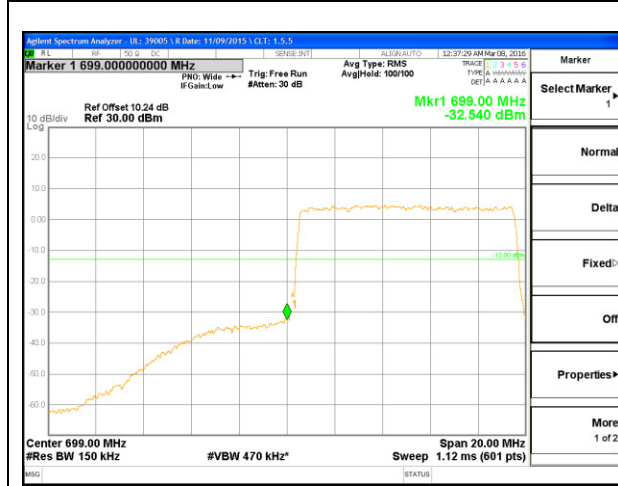

LTE B12 5MHz QPSK Low Channel FRB

LTE B12 5MHz QPSK High Channel FRB

LTE B12 5MHz 16QAM Low Channel 1RB

LTE B12 5MHz 16QAM High Channel 1RB

LTE B12 5MHz 16QAM Low Channel FRB

LTE B12 5MHz 16QAM High Channel FRB

LTE B12 10MHz QPSK Low Channel 1RB

LTE B12 10MHz QPSK High Channel 1RB

LTE B12 10MHz QPSK Low Channel FRB

LTE B12 10MHz QPSK High Channel FRB

LTE B12 10MHz 16QAM Low Channel 1RB

LTE B12 10MHz 16QAM High Channel 1RB