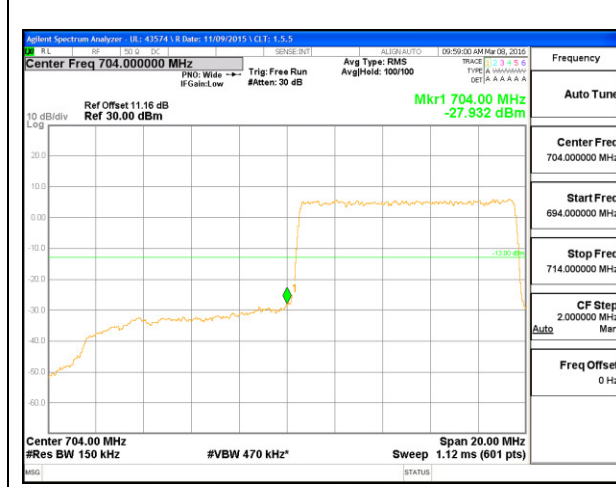

LTE Band 17

LTE B17 5MHz QPSK Low Channel 1RB

LTE B17 5MHz QPSK High Channel 1RB

LTE B17 5MHz QPSK Low Channel FRB

LTE B17 5MHz QPSK High Channel FRB

LTE B17 5MHz 16QAM Low Channel 1RB

LTE B17 5MHz 16QAM High Channel 1RB

LTE B17 5MHz 16QAM Low Channel FRB

LTE B17 5MHz 16QAM High Channel FRB

LTE B17 10MHz QPSK Low Channel 1RB

LTE B17 10MHz QPSK High Channel 1RB

LTE B17 10MHz QPSK Low Channel FRB

LTE B17 10MHz QPSK High Channel FRB

LTE B17 10MHz 16QAM Low Channel 1RB

LTE B17 10MHz 16QAM High Channel 1RB

LTE B17 10MHz 16QAM Low Channel FRB

LTE B17 10MHz 16QAM High Channel FRB

11.2. EMISSION MASK PLOTS LTE Band 7

LTE B7 5MHz 16QAM Low Channel 1RB