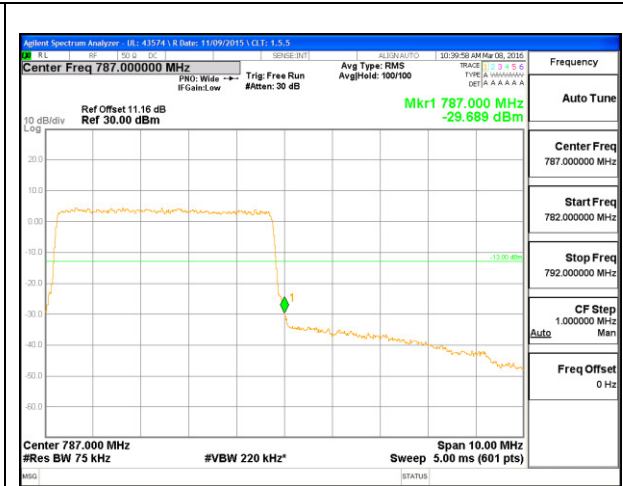

LTE B12 10MHz 16QAM Low Channel FRB

LTE B12 10MHz 16QAM High Channel FRB

LTE Band 13

LTE B13 5MHz QPSK Low Channel 1RB

LTE B13 5MHz QPSK High Channel 1RB

LTE B13 5MHz QPSK Low Channel FRB

LTE B13 5MHz QPSK High Channel FRB

LTE B13 5MHz 16QAM Low Channel 1RB

LTE B13 5MHz 16QAM High Channel 1RB

LTE B13 5MHz 16QAM Low Channel FRB

LTE B13 5MHz 16QAM High Channel FRB

LTE B13 10MHz QPSK Low Channel 1RB

LTE B13 10MHz QPSK High Channel 1RB