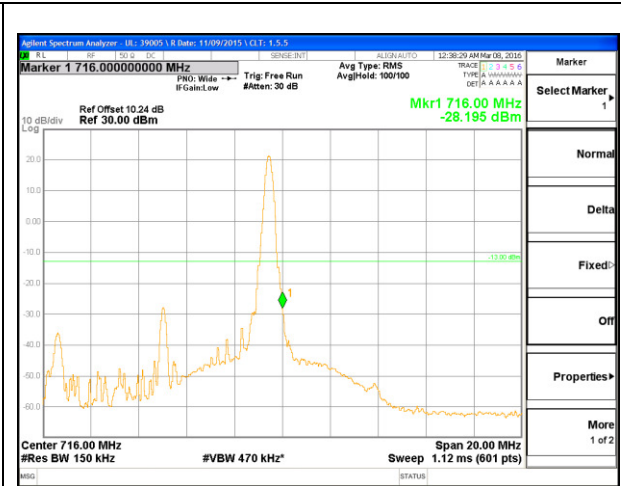

LTE B12 5MHz QPSK Low Channel FRB

LTE B12 5MHz QPSK High Channel FRB

LTE B12 5MHz 16QAM Low Channel 1RB

LTE B12 5MHz 16QAM High Channel 1RB

LTE B12 5MHz 16QAM Low Channel FRB

LTE B12 5MHz 16QAM High Channel FRB

LTE B12 10MHz QPSK Low Channel 1RB

LTE B12 10MHz QPSK High Channel 1RB

LTE B12 10MHz QPSK Low Channel FRB

LTE B12 10MHz QPSK High Channel FRB

LTE B12 10MHz 16QAM Low Channel 1RB

LTE B12 10MHz 16QAM High Channel 1RB