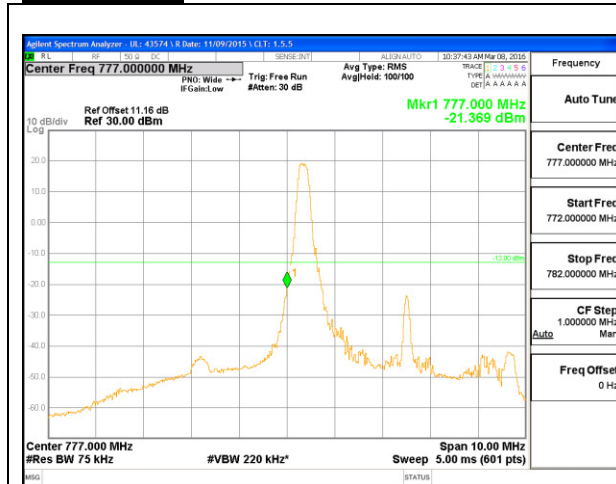

LTE B12 10MHz QPSK Low Channel 1RB

LTE B12 10MHz QPSK High Channel 1RB

LTE B12 10MHz QPSK Low Channel FRB

LTE B12 10MHz QPSK High Channel FRB

LTE B12 10MHz 16QAM Low Channel 1RB

LTE B12 10MHz 16QAM High Channel 1RB

LTE B12 10MHz 16QAM Low Channel FRB

LTE B12 10MHz 16QAM High Channel FRB

LTE Band 13

LTE B13 5MHz QPSK Low Channel 1RB

LTE B13 5MHz QPSK High Channel 1RB

LTE B13 5MHz QPSK Low Channel FRB

LTE B13 5MHz QPSK High Channel FRB