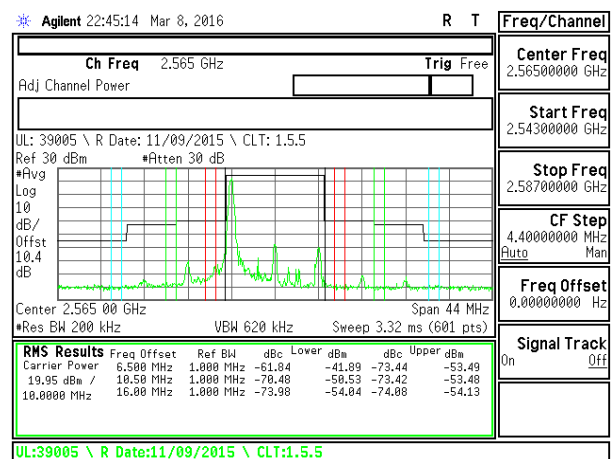

LTE B17 5MHz 16QAM Low Channel FRB

LTE B17 5MHz 16QAM High Channel FRB

LTE B17 10MHz QPSK Low Channel 1RB

LTE B17 10MHz QPSK High Channel 1RB

LTE B17 10MHz QPSK Low Channel FRB

LTE B17 10MHz QPSK High Channel FRB

LTE B17 10MHz 16QAM Low Channel 1RB

LTE B17 10MHz 16QAM High Channel 1RB

LTE B17 10MHz 16QAM Low Channel FRB

LTE B17 10MHz 16QAM High Channel FRB

11.2. EMISSION MASK PLOTS LTE Band 7

LTE B7 5MHz 16QAM Low Channel 1RB

LTE B7 5MHz 16QAM High Channel 1RB

LTE B7 5MHz 16QAM Low Channel FRB

LTE B7 5MHz 16QAM High Channel FRB

LTE B7 10MHz QPSK Low Channel 1RB

LTE B7 10MHz QPSK High Channel 1RB