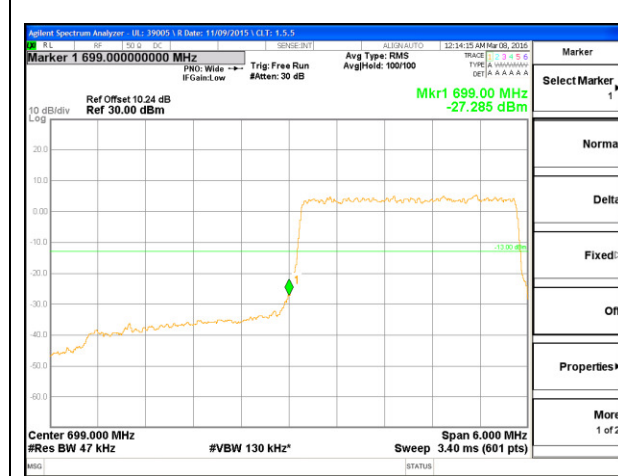

WCDMA

LTE Band 12

LTE B12 1.4MHz QPSK Low Channel 1RB

LTE B12 1.4MHz QPSK High Channel 1RB

LTE B12 1.4MHz QPSK Low Channel FRB

LTE B12 1.4MHz QPSK High Channel FRB

LTE B12 1.4MHz 16QAM Low Channel 1RB

LTE B12 1.4MHz 16QAM High Channel 1RB

LTE B12 1.4MHz 16QAM Low Channel FRB

LTE B12 1.4MHz 16QAM High Channel FRB

LTE B12 3MHz QPSK Low Channel 1RB

LTE B12 3MHz QPSK High Channel 1RB

LTE B12 3MHz QPSK Low Channel FRB

LTE B12 3MHz QPSK High Channel FRB

LTE B12 3MHz 16QAM Low Channel 1RB

LTE B12 3MHz 16QAM High Channel 1RB

LTE B12 3MHz 16QAM Low Channel FRB

LTE B12 3MHz 16QAM High Channel FRB

LTE B12 5MHz QPSK Low Channel 1RB

LTE B12 5MHz QPSK High Channel 1RB

LTE B12 5MHz QPSK Low Channel FRB

LTE B12 5MHz QPSK High Channel FRB

LTE B12 5MHz 16QAM Low Channel 1RB

LTE B12 5MHz 16QAM High Channel 1RB

LTE B12 5MHz 16QAM Low Channel FRB

LTE B12 5MHz 16QAM High Channel FRB