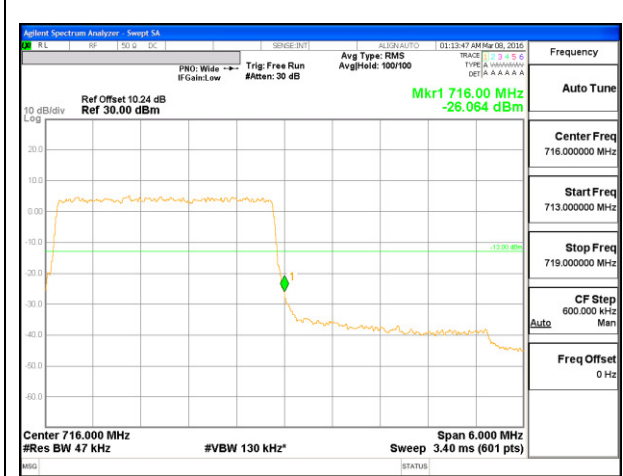

WCDMA

LTE Band 12

LTE B12 1.4MHz QPSK Low Channel 1RB

LTE B12 1.4MHz QPSK High Channel 1RB

LTE B12 1.4MHz QPSK Low Channel FRB

LTE B12 1.4MHz QPSK High Channel FRB

LTE B12 1.4MHz 16QAM Low Channel 1RB

LTE B12 1.4MHz 16QAM High Channel 1RB

LTE B12 1.4MHz 16QAM Low Channel FRB

LTE B12 1.4MHz 16QAM High Channel FRB

LTE B12 3MHz QPSK Low Channel 1RB

LTE B12 3MHz QPSK High Channel 1RB

LTE B12 3MHz QPSK Low Channel FRB

LTE B12 3MHz QPSK High Channel FRB

LTE B12 3MHz 16QAM Low Channel 1RB

LTE B12 3MHz 16QAM High Channel 1RB

LTE B12 3MHz 16QAM Low Channel FRB

LTE B12 3MHz 16QAM High Channel FRB

LTE B12 5MHz QPSK Low Channel 1RB

LTE B12 5MHz QPSK High Channel 1RB

LTE B12 5MHz QPSK Low Channel FRB

LTE B12 5MHz QPSK High Channel FRB

LTE B12 5MHz 16QAM Low Channel 1RB

LTE B12 5MHz 16QAM High Channel 1RB

LTE B12 5MHz 16QAM Low Channel FRB

LTE B12 5MHz 16QAM High Channel FRB