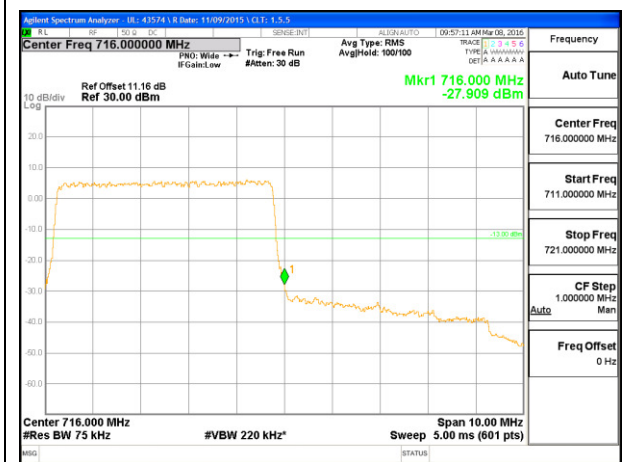

LTE Band 17

LTE B17 5MHz QPSK Low Channel 1RB

LTE B17 5MHz QPSK High Channel 1RB

LTE B17 5MHz QPSK Low Channel FRB

LTE B17 5MHz QPSK High Channel FRB

LTE B17 5MHz 16QAM Low Channel 1RB

LTE B17 5MHz 16QAM High Channel 1RB

LTE B17 5MHz 16QAM Low Channel FRB

LTE B17 5MHz 16QAM High Channel FRB

LTE B17 10MHz QPSK Low Channel 1RB

LTE B17 10MHz QPSK High Channel 1RB

LTE B17 10MHz QPSK Low Channel FRB

LTE B17 10MHz QPSK High Channel FRB