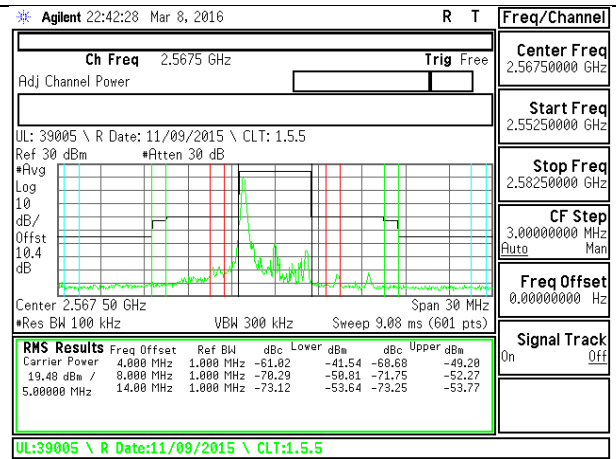

LTE Band 17

LTE B17 5MHz QPSK Low Channel 1RB

LTE B17 5MHz QPSK High Channel 1RB

LTE B17 5MHz QPSK Low Channel FRB

LTE B17 5MHz QPSK High Channel FRB

LTE B17 5MHz 16QAM Low Channel 1RB

LTE B17 5MHz 16QAM High Channel 1RB

LTE B17 5MHz 16QAM Low Channel FRB

LTE B17 5MHz 16QAM High Channel FRB

LTE B17 10MHz QPSK Low Channel 1RB

LTE B17 10MHz QPSK High Channel 1RB

LTE B17 10MHz QPSK Low Channel FRB

LTE B17 10MHz QPSK High Channel FRB

LTE B17 10MHz 16QAM Low Channel 1RB

LTE B17 10MHz 16QAM High Channel 1RB

LTE B17 10MHz 16QAM Low Channel FRB

LTE B17 10MHz 16QAM High Channel FRB

11.2. EMISSION MASK PLOTS LTE Band 7

LTE B7 5MHz 16QAM Low Channel 1RB

LTE B7 5MHz 16QAM High Channel 1RB

LTE B7 5MHz 16QAM Low Channel FRB

LTE B7 5MHz 16QAM High Channel FRB

LTE B7 10MHz QPSK Low Channel 1RB

LTE B7 10MHz QPSK High Channel 1RB