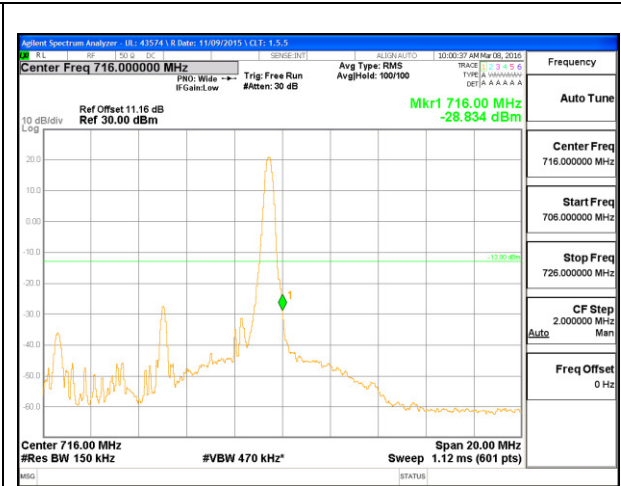

LTE B17 10MHz 16QAM High Channel 1RB