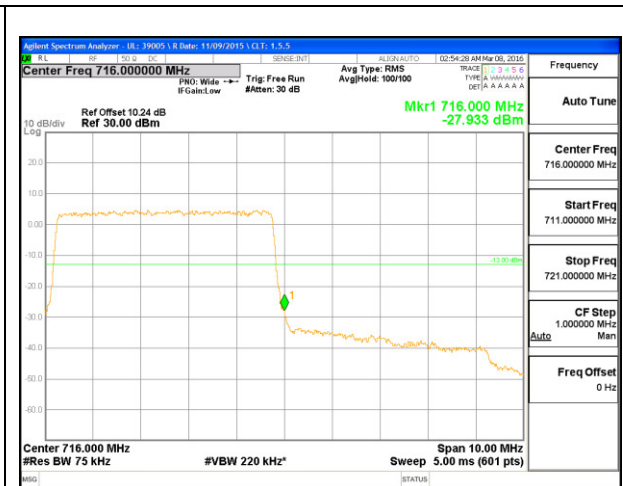

LTE B12 1.4MHz 16QAM Low Channel FRB

LTE B12 1.4MHz 16QAM High Channel FRB

LTE B12 3MHz QPSK Low Channel 1RB

LTE B12 3MHz QPSK High Channel 1RB

LTE B12 3MHz QPSK Low Channel FRB

LTE B12 3MHz QPSK High Channel FRB

LTE B12 3MHz 16QAM Low Channel 1RB

LTE B12 3MHz 16QAM High Channel 1RB

LTE B12 3MHz 16QAM Low Channel FRB

LTE B12 3MHz 16QAM High Channel FRB

LTE B12 5MHz QPSK Low Channel 1RB

LTE B12 5MHz QPSK High Channel 1RB

LTE B12 5MHz QPSK Low Channel FRB

LTE B12 5MHz QPSK High Channel FRB

LTE B12 5MHz 16QAM Low Channel 1RB

LTE B12 5MHz 16QAM High Channel 1RB

LTE B12 5MHz 16QAM Low Channel FRB

LTE B12 5MHz 16QAM High Channel FRB