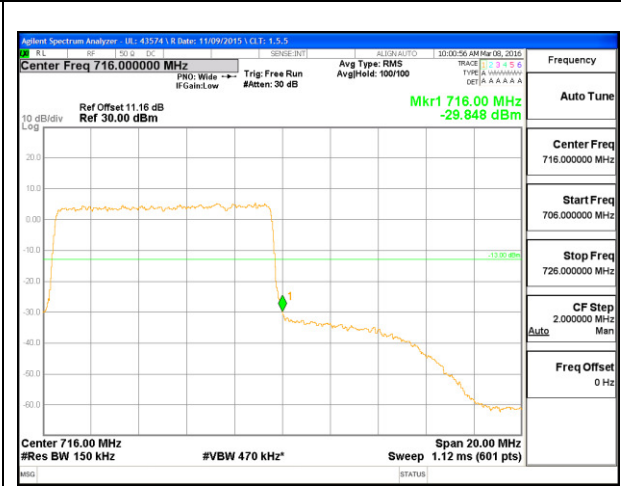

LTE B17 10MHz 16QAM High Channel FRB