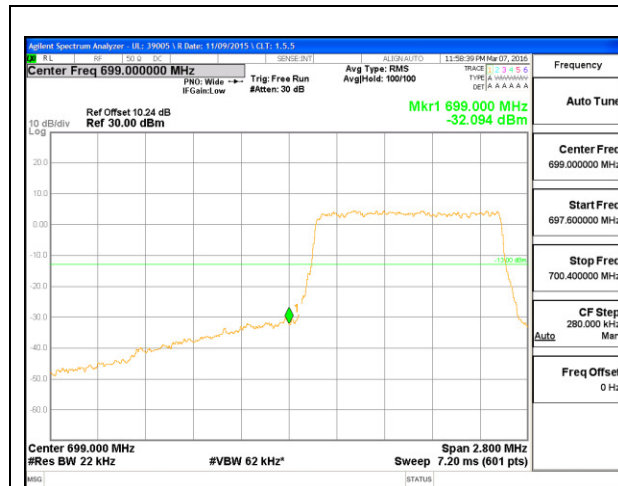

WCDMA

LTE Band 12

LTE B12 1.4MHz QPSK Low Channel 1RB

LTE B12 1.4MHz QPSK High Channel 1RB

LTE B12 1.4MHz QPSK Low Channel FRB

LTE B12 1.4MHz QPSK High Channel FRB

LTE B12 1.4MHz 16QAM Low Channel 1RB

LTE B12 1.4MHz 16QAM High Channel 1RB

LTE B12 1.4MHz 16QAM Low Channel FRB

LTE B12 1.4MHz 16QAM High Channel FRB

LTE B12 3MHz QPSK Low Channel 1RB

LTE B12 3MHz QPSK High Channel 1RB

LTE B12 3MHz QPSK Low Channel FRB

LTE B12 3MHz QPSK High Channel FRB