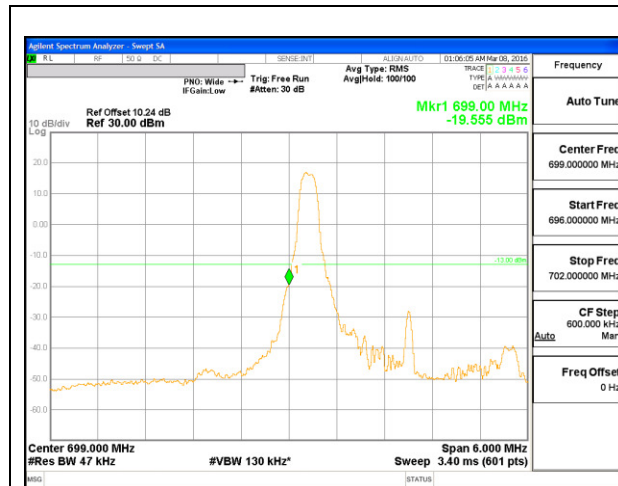

WCDMA

LTE Band 12

LTE B12 1.4MHz QPSK Low Channel 1RB

LTE B12 1.4MHz QPSK High Channel 1RB

LTE B12 1.4MHz QPSK Low Channel FRB

LTE B12 1.4MHz QPSK High Channel FRB

LTE B12 1.4MHz 16QAM Low Channel 1RB

LTE B12 1.4MHz 16QAM High Channel 1RB

LTE B12 1.4MHz 16QAM Low Channel FRB

LTE B12 1.4MHz 16QAM High Channel FRB

LTE B12 3MHz QPSK Low Channel 1RB

LTE B12 3MHz QPSK High Channel 1RB

LTE B12 3MHz QPSK Low Channel FRB

LTE B12 3MHz QPSK High Channel FRB

LTE B12 3MHz 16QAM Low Channel 1RB

LTE B12 3MHz 16QAM High Channel 1RB

LTE B12 3MHz 16QAM Low Channel FRB

LTE B12 3MHz 16QAM High Channel FRB

LTE B12 5MHz QPSK Low Channel 1RB

LTE B12 5MHz QPSK High Channel 1RB