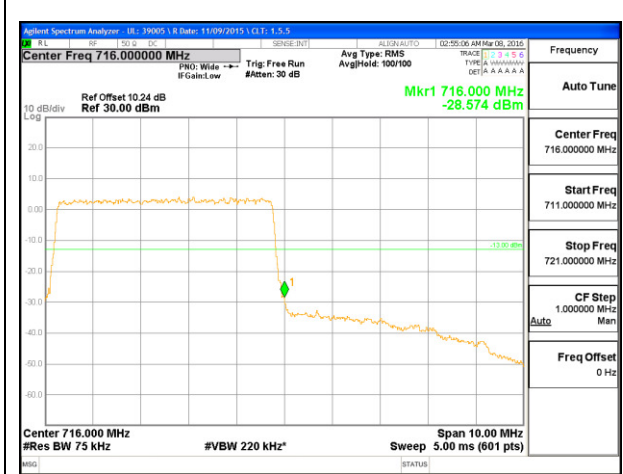

LTE B12 3MHz 16QAM Low Channel 1RB

LTE B12 3MHz 16QAM High Channel 1RB

LTE B12 3MHz 16QAM Low Channel FRB

LTE B12 3MHz 16QAM High Channel FRB

LTE B12 5MHz QPSK Low Channel 1RB

LTE B12 5MHz QPSK High Channel 1RB

LTE B12 5MHz QPSK Low Channel FRB

LTE B12 5MHz QPSK High Channel FRB

LTE B12 5MHz 16QAM Low Channel 1RB

LTE B12 5MHz 16QAM High Channel 1RB

LTE B12 5MHz 16QAM Low Channel FRB

LTE B12 5MHz 16QAM High Channel FRB

LTE B12 10MHz QPSK Low Channel 1RB

LTE B12 10MHz QPSK High Channel 1RB

LTE B12 10MHz QPSK Low Channel FRB

LTE B12 10MHz QPSK High Channel FRB

LTE B12 10MHz 16QAM Low Channel 1RB

LTE B12 10MHz 16QAM High Channel 1RB