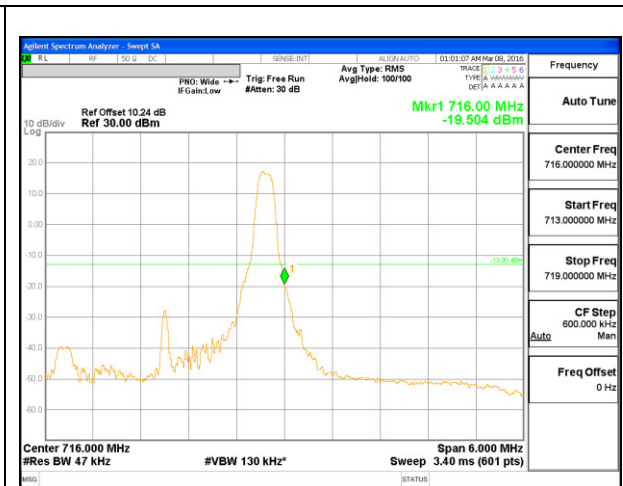

WCDMA

LTE Band 12

LTE B12 1.4MHz QPSK Low Channel 1RB

LTE B12 1.4MHz QPSK High Channel 1RB

LTE B12 1.4MHz QPSK Low Channel FRB

LTE B12 1.4MHz QPSK High Channel FRB

LTE B12 1.4MHz 16QAM Low Channel 1RB

LTE B12 1.4MHz 16QAM High Channel 1RB

LTE B12 1.4MHz 16QAM Low Channel FRB

LTE B12 1.4MHz 16QAM High Channel FRB

LTE B12 3MHz QPSK Low Channel 1RB

LTE B12 3MHz QPSK High Channel 1RB

LTE B12 3MHz QPSK Low Channel FRB

LTE B12 3MHz QPSK High Channel FRB

LTE B12 3MHz 16QAM Low Channel 1RB

LTE B12 3MHz 16QAM High Channel 1RB

LTE B12 3MHz 16QAM Low Channel FRB

LTE B12 3MHz 16QAM High Channel FRB

LTE B12 5MHz QPSK Low Channel 1RB

LTE B12 5MHz QPSK High Channel 1RB