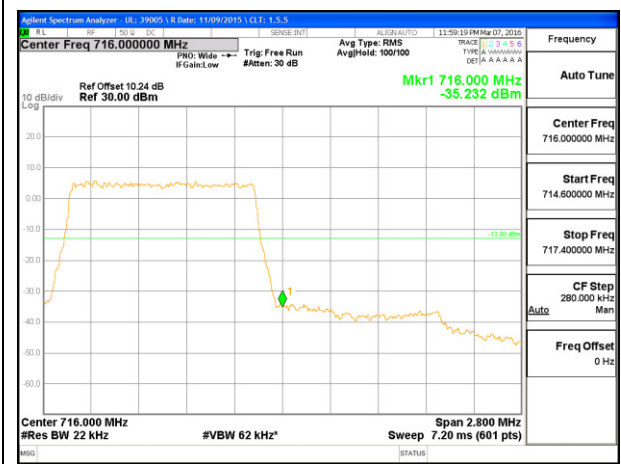

WCDMA

LTE Band 12

LTE B12 1.4MHz QPSK Low Channel 1RB

LTE B12 1.4MHz QPSK High Channel 1RB

LTE B12 1.4MHz QPSK Low Channel FRB

LTE B12 1.4MHz QPSK High Channel FRB

LTE B12 1.4MHz 16QAM Low Channel 1RB

LTE B12 1.4MHz 16QAM High Channel 1RB

LTE B12 1.4MHz 16QAM Low Channel FRB

LTE B12 1.4MHz 16QAM High Channel FRB

LTE B12 3MHz QPSK Low Channel 1RB

LTE B12 3MHz QPSK High Channel 1RB

LTE B12 3MHz QPSK Low Channel FRB

LTE B12 3MHz QPSK High Channel FRB

LTE B12 3MHz 16QAM Low Channel 1RB

LTE B12 3MHz 16QAM High Channel 1RB

LTE B12 3MHz 16QAM Low Channel FRB

LTE B12 3MHz 16QAM High Channel FRB

LTE B12 5MHz QPSK Low Channel 1RB

LTE B12 5MHz QPSK High Channel 1RB