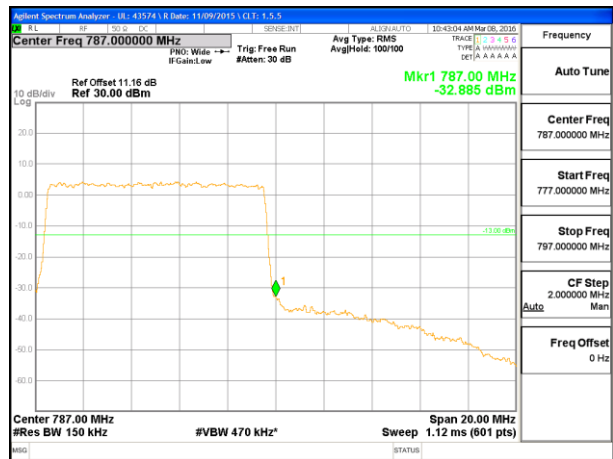

LTE B13 10MHz QPSK Low Channel FRB

LTE B13 10MHz QPSK High Channel FRB

LTE B13 10MHz 16QAM Low Channel 1RB

LTE B13 10MHz 16QAM High Channel 1RB

LTE B13 10MHz 16QAM Low Channel FRB

LTE B13 10MHz 16QAM High Channel FRB

LTE Band 17

LTE B17 5MHz QPSK Low Channel 1RB

LTE B17 5MHz QPSK High Channel 1RB

LTE B17 5MHz QPSK Low Channel FRB

LTE B17 5MHz QPSK High Channel FRB

LTE B17 5MHz 16QAM Low Channel 1RB

LTE B17 5MHz 16QAM High Channel 1RB