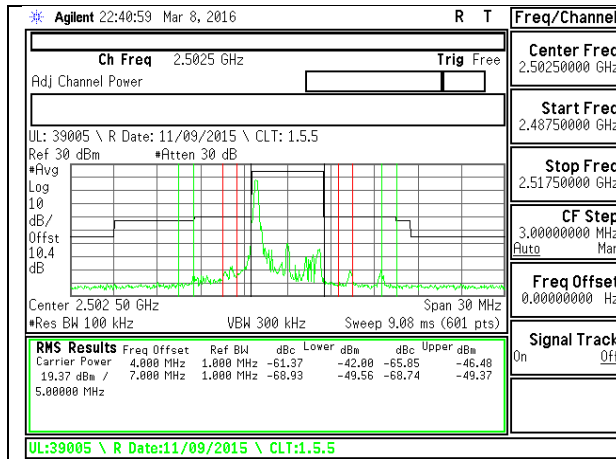

LTE Band 17

LTE B17 5MHz QPSK Low Channel 1RB

LTE B17 5MHz QPSK High Channel 1RB

LTE B17 5MHz QPSK Low Channel FRB

LTE B17 5MHz QPSK High Channel FRB

LTE B17 5MHz 16QAM Low Channel 1RB

LTE B17 5MHz 16QAM High Channel 1RB

LTE B17 5MHz 16QAM Low Channel FRB

LTE B17 5MHz 16QAM High Channel FRB

LTE B17 10MHz QPSK Low Channel 1RB

LTE B17 10MHz QPSK High Channel 1RB

LTE B17 10MHz QPSK Low Channel FRB

LTE B17 10MHz QPSK High Channel FRB

LTE B17 10MHz 16QAM Low Channel 1RB

LTE B17 10MHz 16QAM High Channel 1RB

LTE B17 10MHz 16QAM Low Channel FRB

LTE B17 10MHz 16QAM High Channel FRB

11.2. EMISSION MASK PLOTS LTE Band 7

LTE B7 5MHz 16QAM Low Channel 1RB

LTE B7 5MHz 16QAM High Channel 1RB

LTE B7 5MHz 16QAM Low Channel FRB

LTE B7 5MHz 16QAM High Channel FRB

LTE B7 10MHz QPSK Low Channel 1RB

LTE B7 10MHz QPSK High Channel 1RB