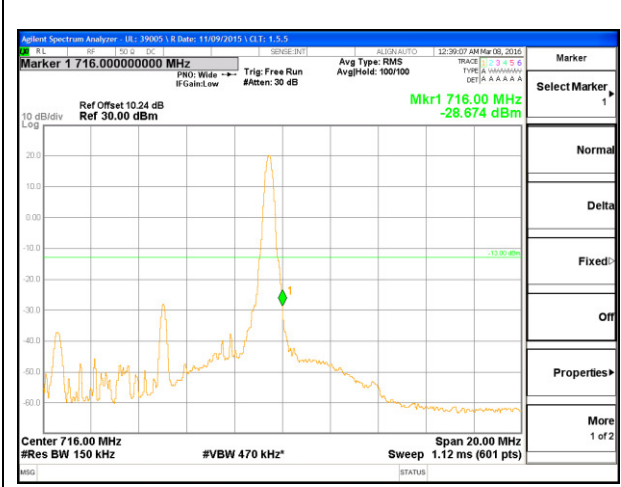

LTE B12 10MHz QPSK Low Channel 1RB

LTE B12 10MHz QPSK High Channel 1RB

LTE B12 10MHz QPSK Low Channel FRB

LTE B12 10MHz QPSK High Channel FRB

LTE B12 10MHz 16QAM Low Channel 1RB

LTE B12 10MHz 16QAM High Channel 1RB

LTE B12 10MHz 16QAM Low Channel FRB

LTE B12 10MHz 16QAM High Channel FRB

LTE Band 13

LTE B13 5MHz QPSK Low Channel 1RB

LTE B13 5MHz QPSK High Channel 1RB

LTE B13 5MHz QPSK Low Channel FRB

LTE B13 5MHz QPSK High Channel FRB