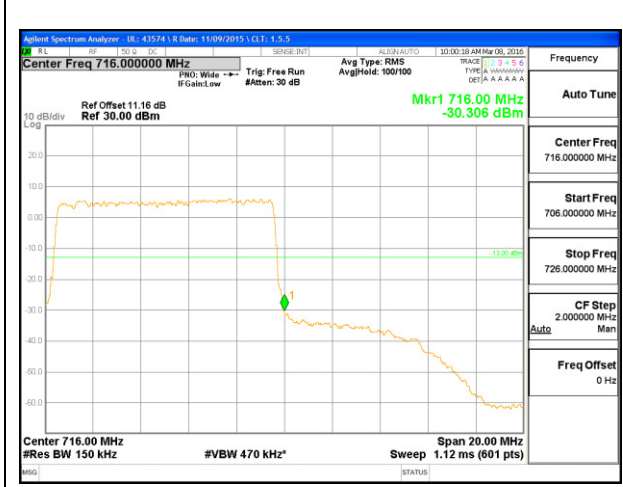

LTE Band 17

LTE B17 5MHz QPSK Low Channel 1RB

LTE B17 5MHz QPSK High Channel 1RB

LTE B17 5MHz QPSK Low Channel FRB

LTE B17 5MHz QPSK High Channel FRB

LTE B17 5MHz 16QAM Low Channel 1RB

LTE B17 5MHz 16QAM High Channel 1RB

LTE B17 5MHz 16QAM Low Channel FRB

LTE B17 5MHz 16QAM High Channel FRB

LTE B17 10MHz QPSK Low Channel 1RB

LTE B17 10MHz QPSK High Channel 1RB

LTE B17 10MHz QPSK Low Channel FRB

LTE B17 10MHz QPSK High Channel FRB

LTE B17 10MHz 16QAM Low Channel 1RB

LTE B17 10MHz 16QAM High Channel 1RB

LTE B17 10MHz 16QAM Low Channel FRB

LTE B17 10MHz 16QAM High Channel FRB

11.2. EMISSION MASK PLOTS LTE Band 7

LTE B7 5MHz 16QAM Low Channel 1RB