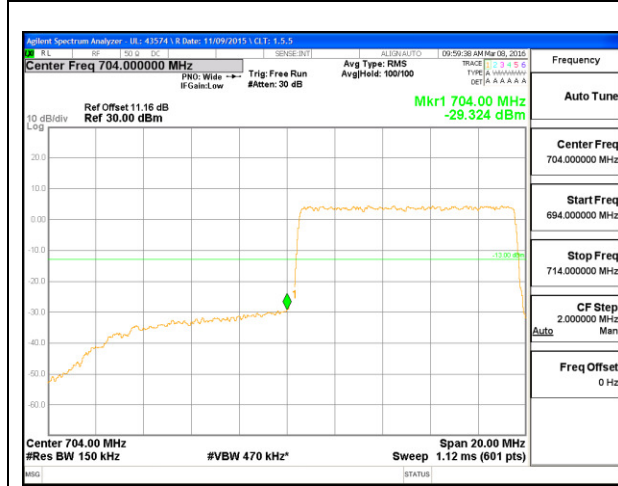

LTE B17 5MHz 16QAM Low Channel FRB

LTE B17 5MHz 16QAM High Channel FRB

LTE B17 10MHz QPSK Low Channel 1RB

LTE B17 10MHz QPSK High Channel 1RB

LTE B17 10MHz QPSK Low Channel FRB

LTE B17 10MHz QPSK High Channel FRB

LTE B17 10MHz 16QAM Low Channel 1RB

LTE B17 10MHz 16QAM High Channel 1RB

LTE B17 10MHz 16QAM Low Channel FRB

LTE B17 10MHz 16QAM High Channel FRB

11.2. EMISSION MASK PLOTS LTE Band 7

LTE B7 5MHz 16QAM Low Channel 1RB