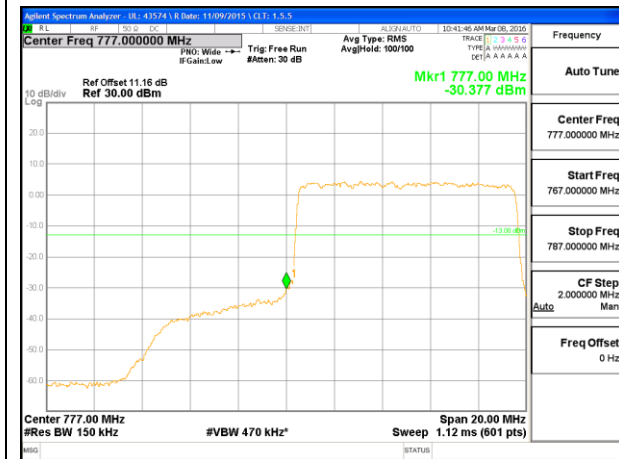

LTE B13 10MHz QPSK Low Channel FRB

LTE B13 10MHz QPSK High Channel FRB

LTE B13 10MHz 16QAM Low Channel 1RB

LTE B13 10MHz 16QAM High Channel 1RB

LTE B13 10MHz 16QAM Low Channel FRB

LTE B13 10MHz 16QAM High Channel FRB

LTE Band 17

LTE B17 5MHz QPSK Low Channel 1RB

LTE B17 5MHz QPSK High Channel 1RB

LTE B17 5MHz QPSK Low Channel FRB

LTE B17 5MHz QPSK High Channel FRB

LTE B17 5MHz 16QAM Low Channel 1RB

LTE B17 5MHz 16QAM High Channel 1RB