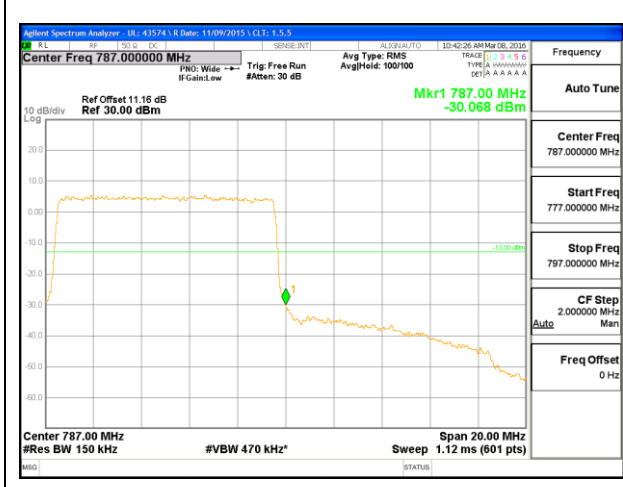

LTE B12 10MHz 16QAM Low Channel FRB

LTE B12 10MHz 16QAM High Channel FRB

LTE Band 13

LTE B13 5MHz QPSK Low Channel 1RB

LTE B13 5MHz QPSK High Channel 1RB

LTE B13 5MHz QPSK Low Channel FRB

LTE B13 5MHz QPSK High Channel FRB

LTE B13 5MHz 16QAM Low Channel 1RB

LTE B13 5MHz 16QAM High Channel 1RB

LTE B13 5MHz 16QAM Low Channel FRB

LTE B13 5MHz 16QAM High Channel FRB

LTE B13 10MHz QPSK Low Channel 1RB

LTE B13 10MHz QPSK High Channel 1RB

LTE B13 10MHz QPSK Low Channel FRB

LTE B13 10MHz QPSK High Channel FRB

LTE B13 10MHz 16QAM Low Channel 1RB

LTE B13 10MHz 16QAM High Channel 1RB

LTE B13 10MHz 16QAM Low Channel FRB

LTE B13 10MHz 16QAM High Channel FRB