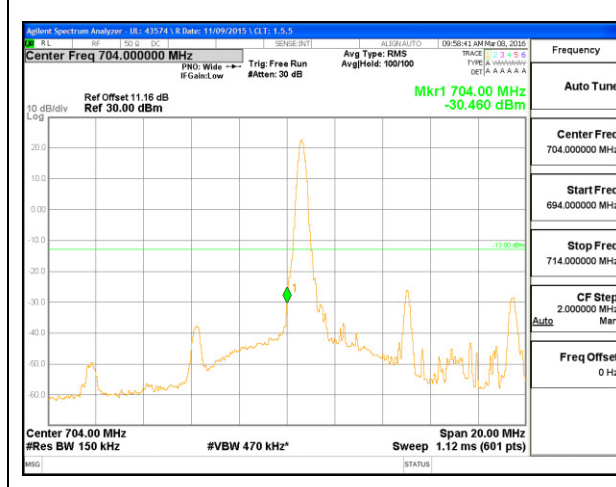

LTE B17 10MHz QPSK Low Channel 1RB