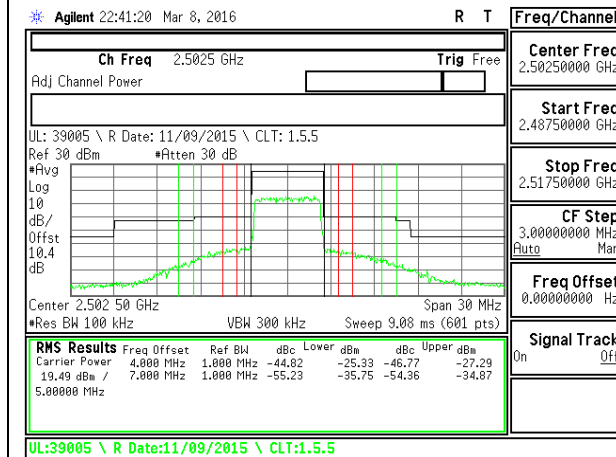

LTE Band 17

LTE B17 5MHz QPSK Low Channel 1RB

LTE B17 5MHz QPSK High Channel 1RB

LTE B17 5MHz QPSK Low Channel FRB

LTE B17 5MHz QPSK High Channel FRB

LTE B17 5MHz 16QAM Low Channel 1RB

LTE B17 5MHz 16QAM High Channel 1RB

LTE B17 5MHz 16QAM Low Channel FRB

LTE B17 5MHz 16QAM High Channel FRB

LTE B17 10MHz QPSK Low Channel 1RB

LTE B17 10MHz QPSK High Channel 1RB

LTE B17 10MHz QPSK Low Channel FRB

LTE B17 10MHz QPSK High Channel FRB

LTE B17 10MHz 16QAM Low Channel 1RB

LTE B17 10MHz 16QAM High Channel 1RB

LTE B17 10MHz 16QAM Low Channel FRB

LTE B17 10MHz 16QAM High Channel FRB

11.2. EMISSION MASK PLOTS LTE Band 7

LTE B7 5MHz 16QAM Low Channel 1RB

LTE B7 5MHz 16QAM High Channel 1RB

LTE B7 5MHz 16QAM Low Channel FRB

LTE B7 5MHz 16QAM High Channel FRB

LTE B7 10MHz QPSK Low Channel 1RB

LTE B7 10MHz QPSK High Channel 1RB