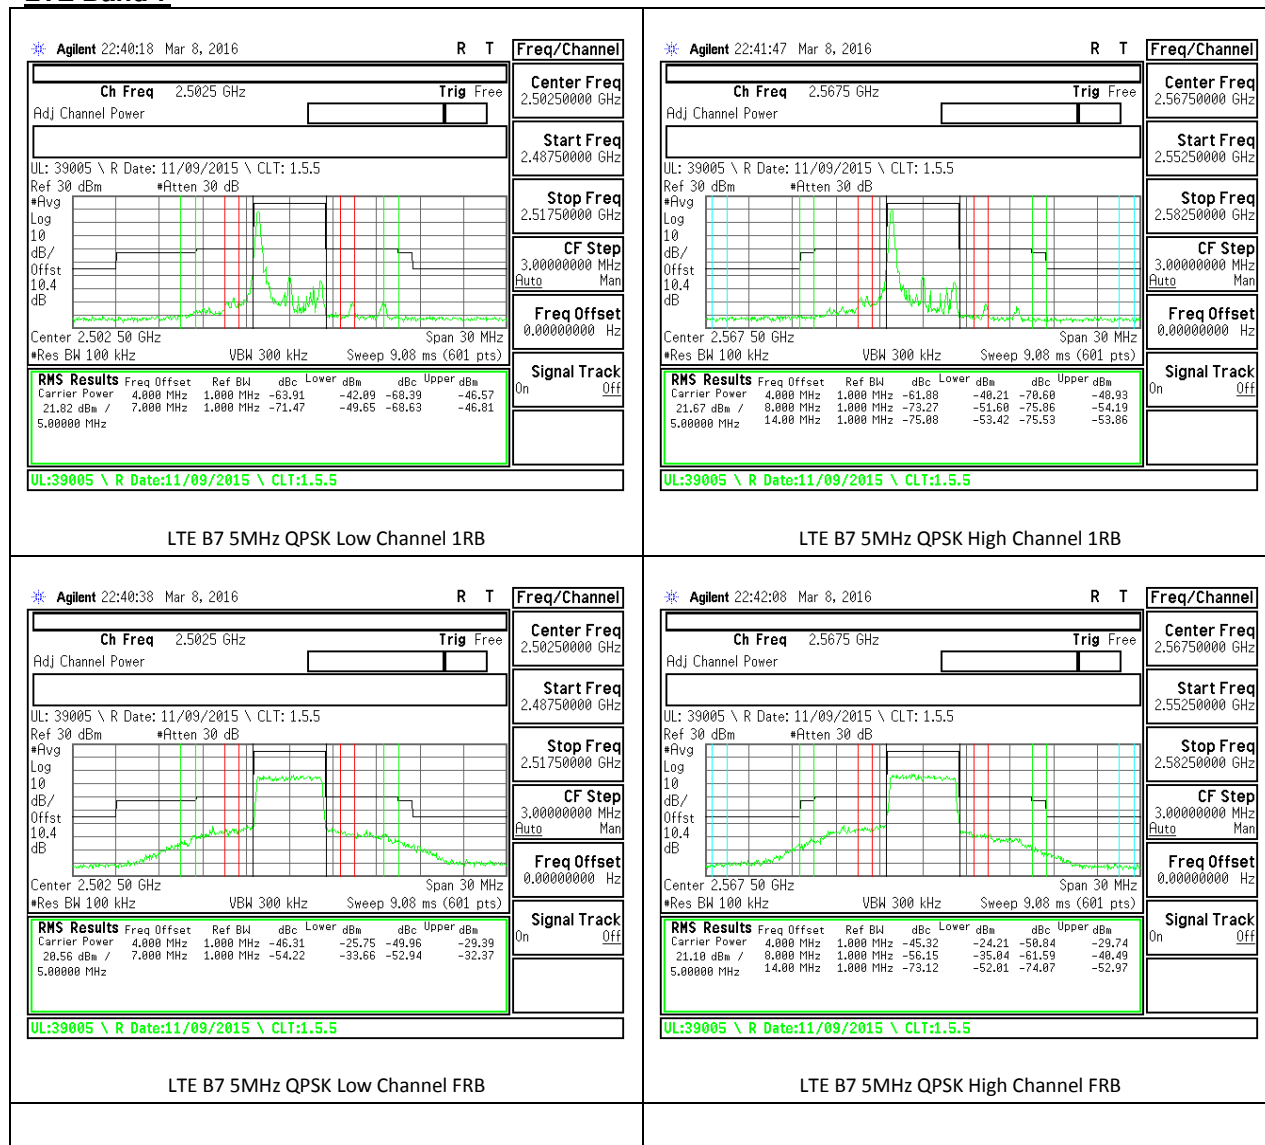

LTE Band 17

LTE B17 5MHz QPSK Low Channel 1RB

LTE B17 5MHz QPSK High Channel 1RB

LTE B17 5MHz QPSK Low Channel FRB

LTE B17 5MHz QPSK High Channel FRB

LTE B17 5MHz 16QAM Low Channel 1RB

LTE B17 5MHz 16QAM High Channel 1RB

LTE B17 5MHz 16QAM Low Channel FRB

LTE B17 5MHz 16QAM High Channel FRB

LTE B17 10MHz QPSK Low Channel 1RB

LTE B17 10MHz QPSK High Channel 1RB

LTE B17 10MHz QPSK Low Channel FRB

LTE B17 10MHz QPSK High Channel FRB

LTE B17 10MHz 16QAM Low Channel 1RB

LTE B17 10MHz 16QAM High Channel 1RB

LTE B17 10MHz 16QAM Low Channel FRB

LTE B17 10MHz 16QAM High Channel FRB

11.2. EMISSION MASK PLOTS LTE Band 7

LTE B7 5MHz 16QAM Low Channel 1RB

LTE B7 5MHz 16QAM High Channel 1RB

LTE B7 5MHz 16QAM Low Channel FRB

LTE B7 5MHz 16QAM High Channel FRB

LTE B7 10MHz QPSK Low Channel 1RB

LTE B7 10MHz QPSK High Channel 1RB