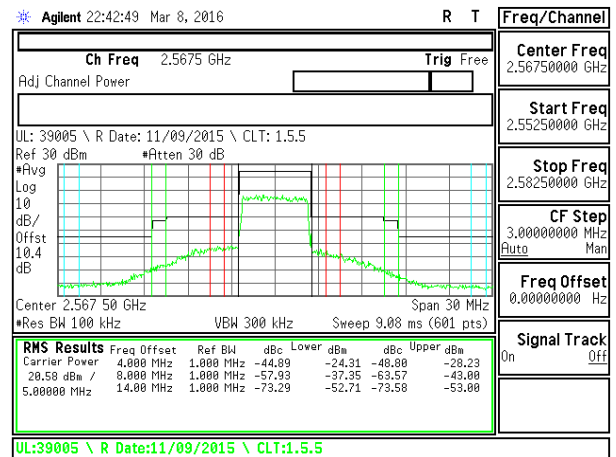

LTE Band 17

LTE B17 5MHz QPSK Low Channel 1RB

LTE B17 5MHz QPSK High Channel 1RB

LTE B17 5MHz QPSK Low Channel FRB

LTE B17 5MHz QPSK High Channel FRB

LTE B17 5MHz 16QAM Low Channel 1RB

LTE B17 5MHz 16QAM High Channel 1RB

LTE B17 5MHz 16QAM Low Channel FRB

LTE B17 5MHz 16QAM High Channel FRB

LTE B17 10MHz QPSK Low Channel 1RB

LTE B17 10MHz QPSK High Channel 1RB

LTE B17 10MHz QPSK Low Channel FRB

LTE B17 10MHz QPSK High Channel FRB

LTE B17 10MHz 16QAM Low Channel 1RB

LTE B17 10MHz 16QAM High Channel 1RB

LTE B17 10MHz 16QAM Low Channel FRB

LTE B17 10MHz 16QAM High Channel FRB

11.2. EMISSION MASK PLOTS LTE Band 7

LTE B7 5MHz 16QAM Low Channel 1RB

LTE B7 5MHz 16QAM High Channel 1RB

LTE B7 5MHz 16QAM Low Channel FRB

LTE B7 5MHz 16QAM High Channel FRB

LTE B7 10MHz QPSK Low Channel 1RB

LTE B7 10MHz QPSK High Channel 1RB