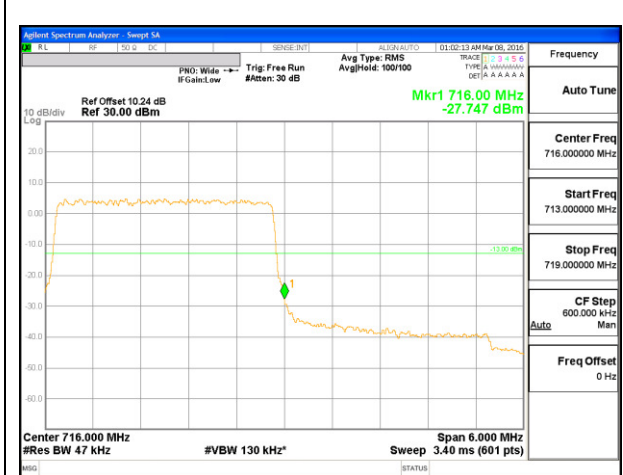

WCDMA

LTE Band 12

LTE B12 1.4MHz QPSK Low Channel 1RB

LTE B12 1.4MHz QPSK High Channel 1RB

LTE B12 1.4MHz QPSK Low Channel FRB

LTE B12 1.4MHz QPSK High Channel FRB

LTE B12 1.4MHz 16QAM Low Channel 1RB

LTE B12 1.4MHz 16QAM High Channel 1RB

LTE B12 1.4MHz 16QAM Low Channel FRB

LTE B12 1.4MHz 16QAM High Channel FRB

LTE B12 3MHz QPSK Low Channel 1RB

LTE B12 3MHz QPSK High Channel 1RB

LTE B12 3MHz QPSK Low Channel FRB

LTE B12 3MHz QPSK High Channel FRB

LTE B12 3MHz 16QAM Low Channel 1RB

LTE B12 3MHz 16QAM High Channel 1RB

LTE B12 3MHz 16QAM Low Channel FRB

LTE B12 3MHz 16QAM High Channel FRB

LTE B12 5MHz QPSK Low Channel 1RB

LTE B12 5MHz QPSK High Channel 1RB

LTE B12 5MHz QPSK Low Channel FRB

LTE B12 5MHz QPSK High Channel FRB

LTE B12 5MHz 16QAM Low Channel 1RB

LTE B12 5MHz 16QAM High Channel 1RB

LTE B12 5MHz 16QAM Low Channel FRB

LTE B12 5MHz 16QAM High Channel FRB