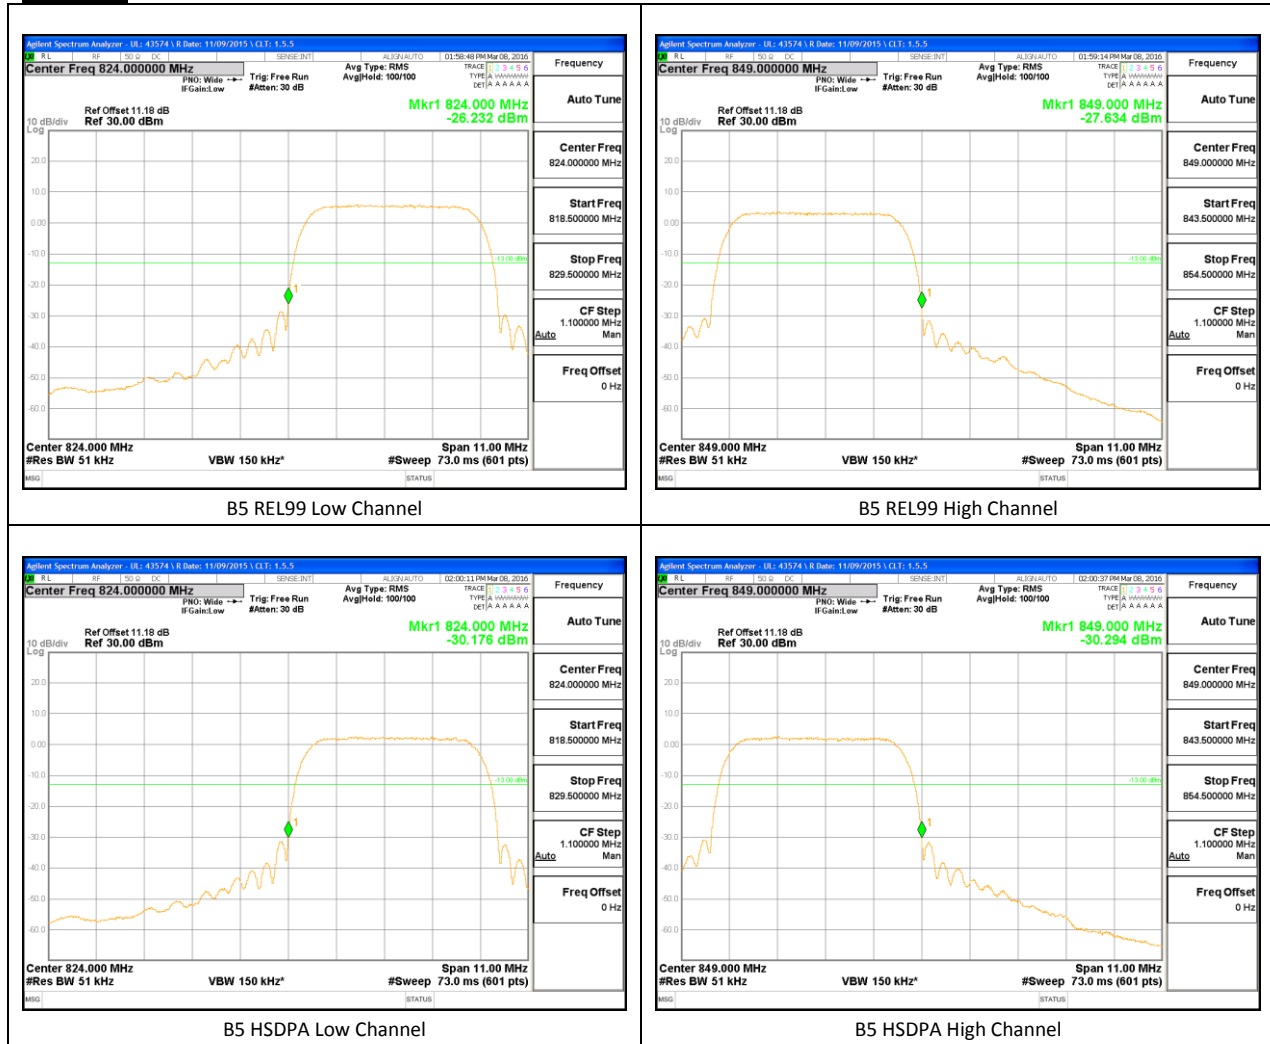

WCDMA

LTE Band 12

LTE B12 1.4MHz QPSK Low Channel 1RB

LTE B12 1.4MHz QPSK High Channel 1RB

LTE B12 1.4MHz QPSK Low Channel FRB

LTE B12 1.4MHz QPSK High Channel FRB

LTE B12 1.4MHz 16QAM Low Channel 1RB

LTE B12 1.4MHz 16QAM High Channel 1RB

LTE B12 1.4MHz 16QAM Low Channel FRB

LTE B12 1.4MHz 16QAM High Channel FRB

LTE B12 3MHz QPSK Low Channel 1RB

LTE B12 3MHz QPSK High Channel 1RB

LTE B12 3MHz QPSK Low Channel FRB

LTE B12 3MHz QPSK High Channel FRB

LTE B12 3MHz 16QAM Low Channel 1RB

LTE B12 3MHz 16QAM High Channel 1RB

LTE B12 3MHz 16QAM Low Channel FRB

LTE B12 3MHz 16QAM High Channel FRB

LTE B12 5MHz QPSK Low Channel 1RB

LTE B12 5MHz QPSK High Channel 1RB

LTE B12 5MHz QPSK Low Channel FRB

LTE B12 5MHz QPSK High Channel FRB

LTE B12 5MHz 16QAM Low Channel 1RB

LTE B12 5MHz 16QAM High Channel 1RB

LTE B12 5MHz 16QAM Low Channel FRB

LTE B12 5MHz 16QAM High Channel FRB