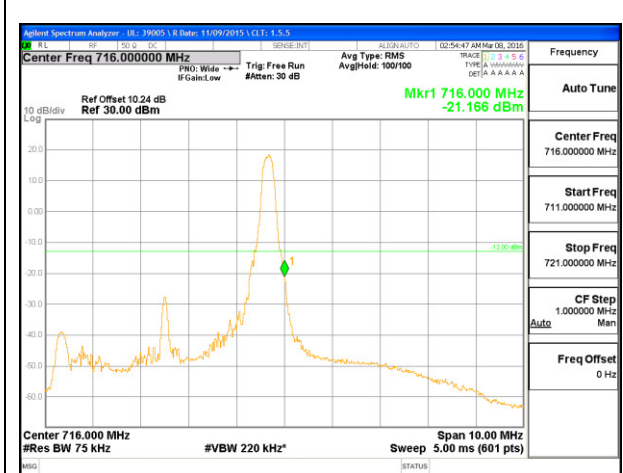

LTE B12 1.4MHz 16QAM Low Channel FRB

LTE B12 1.4MHz 16QAM High Channel FRB

LTE B12 3MHz QPSK Low Channel 1RB

LTE B12 3MHz QPSK High Channel 1RB

LTE B12 3MHz QPSK Low Channel FRB

LTE B12 3MHz QPSK High Channel FRB

LTE B12 3MHz 16QAM Low Channel 1RB

LTE B12 3MHz 16QAM High Channel 1RB

LTE B12 3MHz 16QAM Low Channel FRB

LTE B12 3MHz 16QAM High Channel FRB

LTE B12 5MHz QPSK Low Channel 1RB

LTE B12 5MHz QPSK High Channel 1RB

LTE B12 5MHz QPSK Low Channel FRB

LTE B12 5MHz QPSK High Channel FRB

LTE B12 5MHz 16QAM Low Channel 1RB

LTE B12 5MHz 16QAM High Channel 1RB

LTE B12 5MHz 16QAM Low Channel FRB

LTE B12 5MHz 16QAM High Channel FRB