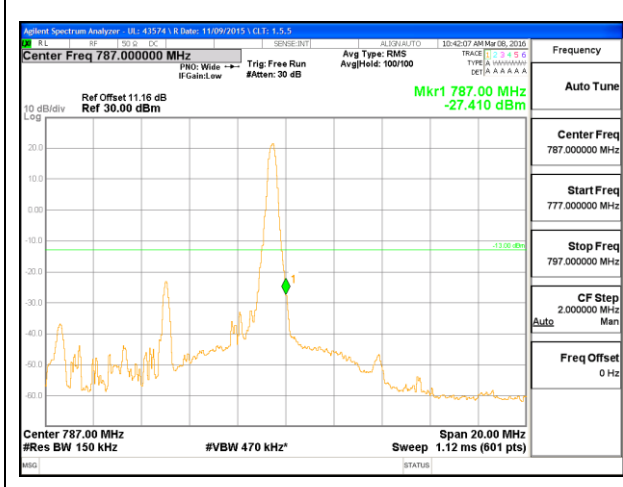

LTE B13 5MHz 16QAM Low Channel 1RB

LTE B13 5MHz 16QAM High Channel 1RB

LTE B13 5MHz 16QAM Low Channel FRB

LTE B13 5MHz 16QAM High Channel FRB

LTE B13 10MHz QPSK Low Channel 1RB

LTE B13 10MHz QPSK High Channel 1RB