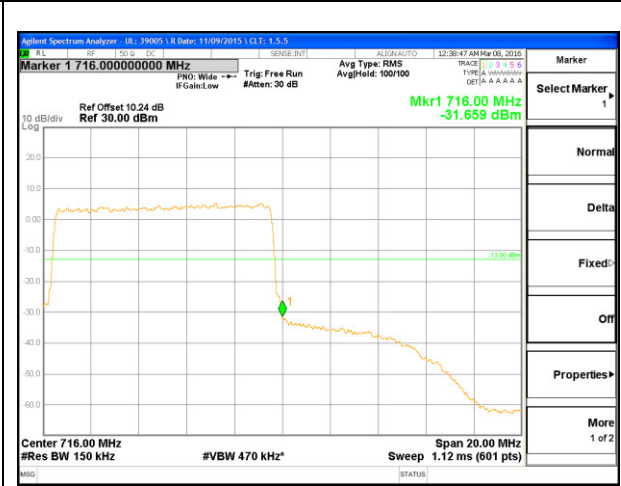

LTE B12 5MHz QPSK Low Channel FRB

LTE B12 5MHz QPSK High Channel FRB

LTE B12 5MHz 16QAM Low Channel 1RB

LTE B12 5MHz 16QAM High Channel 1RB

LTE B12 5MHz 16QAM Low Channel FRB

LTE B12 5MHz 16QAM High Channel FRB

LTE B12 10MHz QPSK Low Channel 1RB

LTE B12 10MHz QPSK High Channel 1RB

LTE B12 10MHz QPSK Low Channel FRB

LTE B12 10MHz QPSK High Channel FRB

LTE B12 10MHz 16QAM Low Channel 1RB

LTE B12 10MHz 16QAM High Channel 1RB