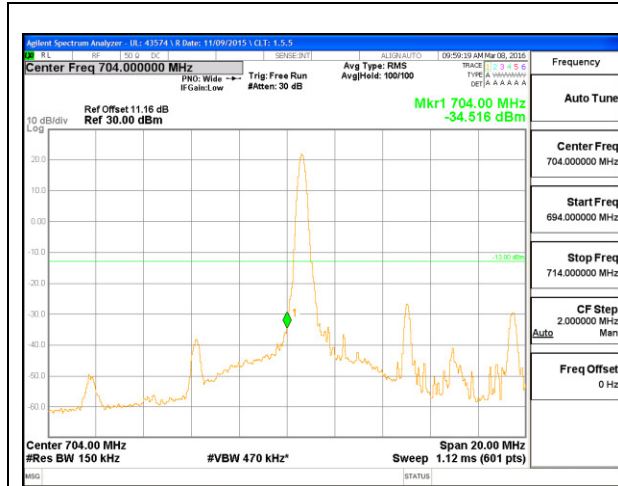

LTE B17 5MHz 16QAM Low Channel FRB

LTE B17 5MHz 16QAM High Channel FRB

LTE B17 10MHz QPSK Low Channel 1RB

LTE B17 10MHz QPSK High Channel 1RB

LTE B17 10MHz QPSK Low Channel FRB

LTE B17 10MHz QPSK High Channel FRB

LTE B17 10MHz 16QAM Low Channel 1RB

LTE B17 10MHz 16QAM High Channel 1RB

LTE B17 10MHz 16QAM Low Channel FRB

LTE B17 10MHz 16QAM High Channel FRB

11.2. EMISSION MASK PLOTS LTE Band 7

LTE B7 5MHz 16QAM Low Channel 1RB