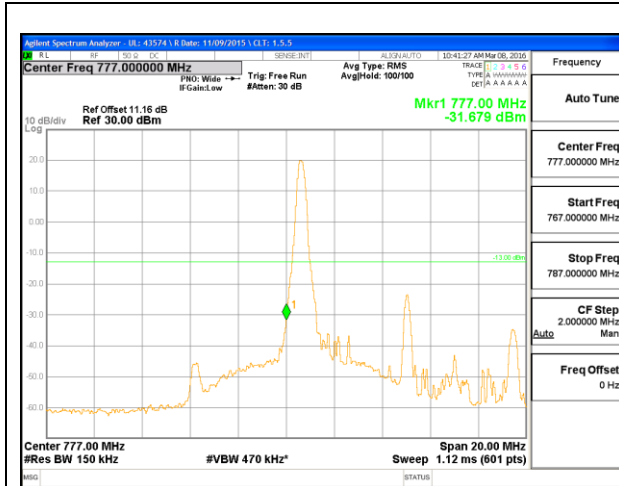

LTE B13 10MHz 16QAM Low Channel 1RB