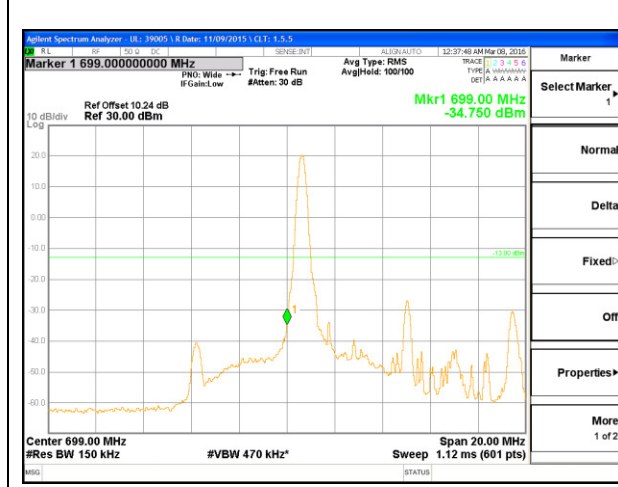

LTE B12 5MHz QPSK Low Channel FRB

LTE B12 5MHz QPSK High Channel FRB

LTE B12 5MHz 16QAM Low Channel 1RB

LTE B12 5MHz 16QAM High Channel 1RB

LTE B12 5MHz 16QAM Low Channel FRB

LTE B12 5MHz 16QAM High Channel FRB

LTE B12 10MHz QPSK Low Channel 1RB

LTE B12 10MHz QPSK High Channel 1RB

LTE B12 10MHz QPSK Low Channel FRB

LTE B12 10MHz QPSK High Channel FRB

LTE B12 10MHz 16QAM Low Channel 1RB

LTE B12 10MHz 16QAM High Channel 1RB

LTE B12 10MHz 16QAM Low Channel FRB

LTE B12 10MHz 16QAM High Channel FRB

LTE Band 13

LTE B13 5MHz QPSK Low Channel 1RB

LTE B13 5MHz QPSK High Channel 1RB

LTE B13 5MHz QPSK Low Channel FRB

LTE B13 5MHz QPSK High Channel FRB