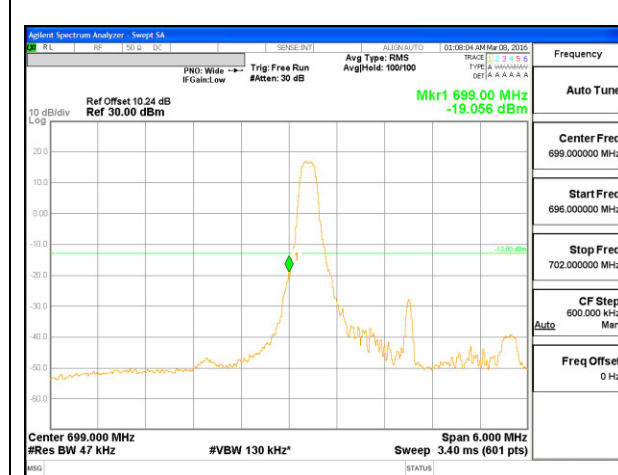

WCDMA

LTE Band 12

LTE B12 1.4MHz QPSK Low Channel 1RB

LTE B12 1.4MHz QPSK High Channel 1RB

LTE B12 1.4MHz QPSK Low Channel FRB

LTE B12 1.4MHz QPSK High Channel FRB

LTE B12 1.4MHz 16QAM Low Channel 1RB

LTE B12 1.4MHz 16QAM High Channel 1RB

LTE B12 1.4MHz 16QAM Low Channel FRB

LTE B12 1.4MHz 16QAM High Channel FRB

LTE B12 3MHz QPSK Low Channel 1RB

LTE B12 3MHz QPSK High Channel 1RB

LTE B12 3MHz QPSK Low Channel FRB

LTE B12 3MHz QPSK High Channel FRB

LTE B12 3MHz 16QAM Low Channel 1RB

LTE B12 3MHz 16QAM High Channel 1RB

LTE B12 3MHz 16QAM Low Channel FRB

LTE B12 3MHz 16QAM High Channel FRB

LTE B12 5MHz QPSK Low Channel 1RB

LTE B12 5MHz QPSK High Channel 1RB