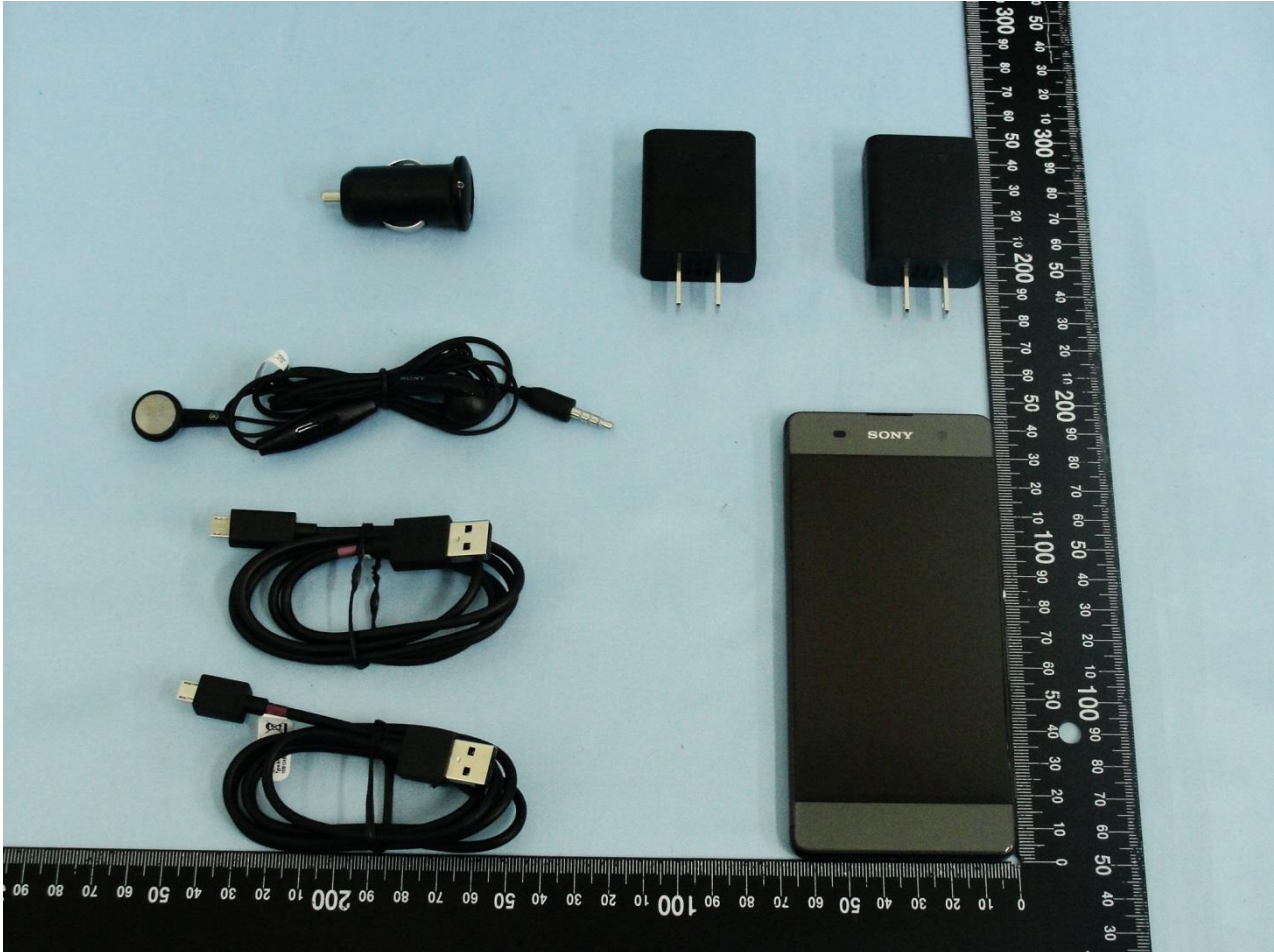

1. External Photograph of EUT

Brand Name: Sony

Brand Name: Sony

2. Photograph of Accessory

Brand Name: Sony

Specification of Accessory		
AC Adapter 1	Brand Name	Sony
	Model Name	UCH20
	Type Number	AC-0060-US
AC Adapter 2	Brand Name	Sony
	Model Name	UCH20
	Type Number	AC-0061-US
Car Charger	Brand Name	Sony
	Model Name	AN400
	Type Number	AC-0110 DC
Battery 1	Brand Name	Sony
	Model Name	LIS1618ERPC
Battery 2	Brand Name	Sony
	Model Name	GB-S10-385871-010H
Earphone	Brand Name	Sony
	Model Name	MH410c
USB Cable 1	Brand Name	Sony
	Model Name	EC803
USB Cable 2	Brand Name	Sony
	Model Name	UCB16

Remark: For accessories equipped with this EUT, please refer to the following photos.

Brand Name: Sony

Brand Name: Sony

AC Adapter 1

Brand Name: Sony

AC Adapter 2

Brand Name: Sony

Car Charger