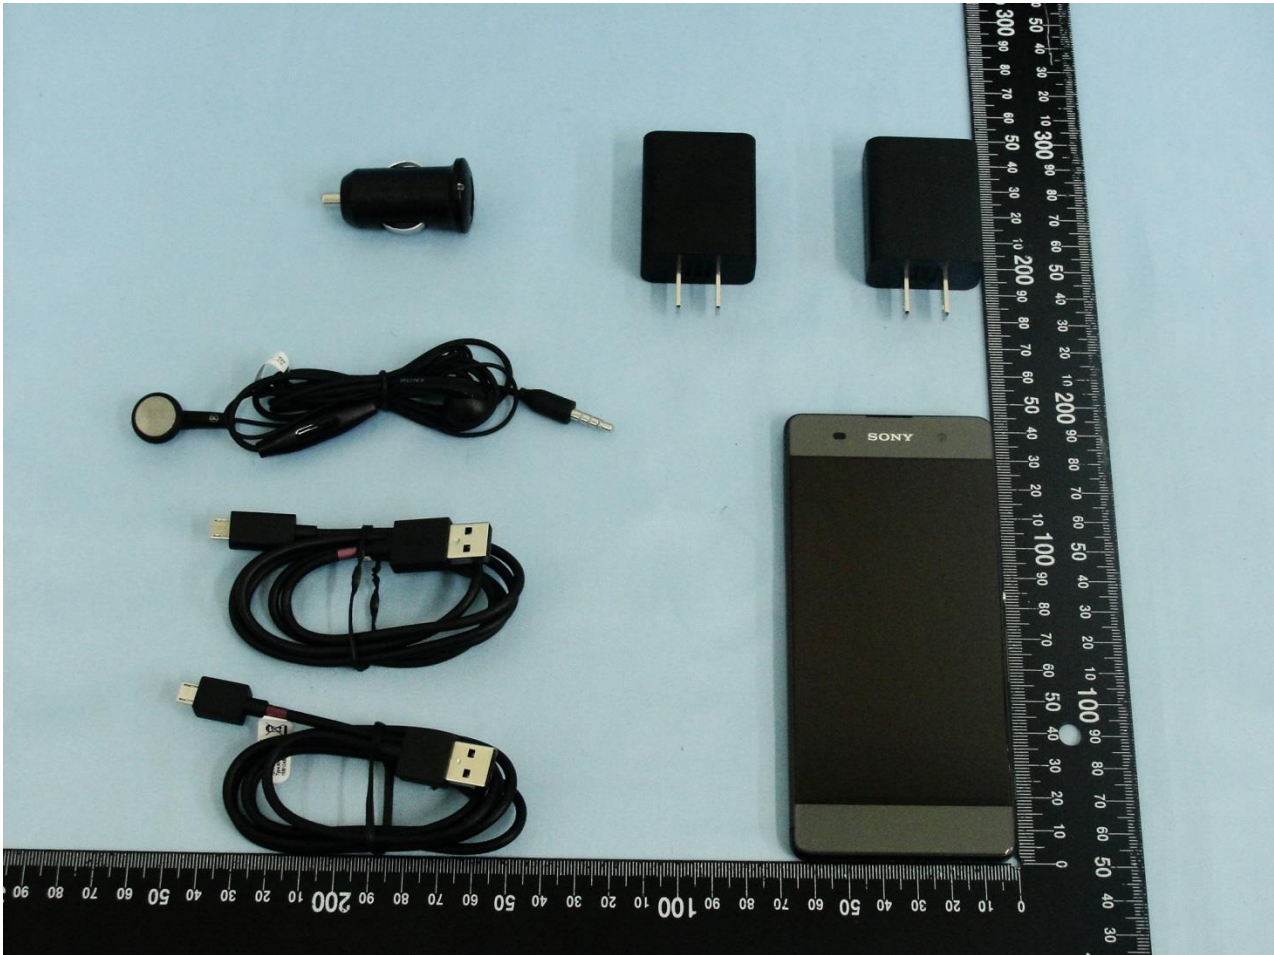

1. External Photograph of EUT

Brand Name: Sony / Model Name: F3113

Brand Name: Sony / Model Name: F3113

2. Photograph of Accessory

Brand Name: Sony / Model Name: F3113

Specification of Accessory		
AC Adapter 1	Brand Name	Sony
	Model Name	UCH20
	Type Number	AC-0060-US
AC Adapter 2	Brand Name	Sony
	Model Name	UCH20
	Type Number	AC-0061-US
Car Charger	Brand Name	Sony
	Model Name	AN400
	Type Number	AC-0110 DC
Battery 1	Brand Name	Sony
	Model Name	LIS1618ERPC
Battery 2	Brand Name	Sony
	Model Name	GB-S10-385871-010H
Earphone	Brand Name	Sony
	Model Name	MH410c
USB Cable 1	Brand Name	Sony
	Model Name	EC803
USB Cable 2	Brand Name	Sony
	Model Name	UCB16

Remark: For accessories equipped with this EUT, please refer to the following photos.

Brand Name: Sony / Model Name: F3113

Brand Name: Sony / Model Name: F3113

AC Adapter 1

Brand Name: Sony / Model Name: F3113