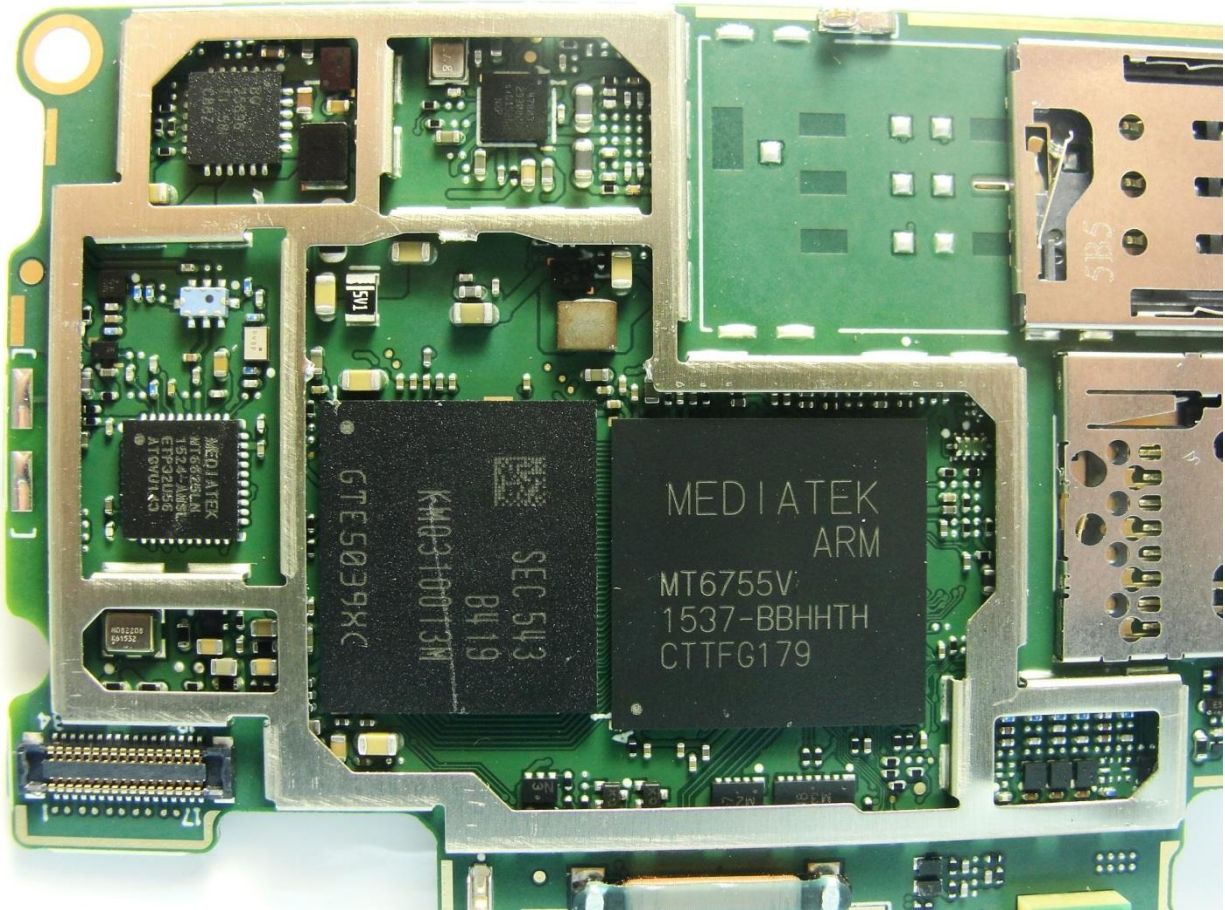

Brand Name: Sony / Model Name: F3113