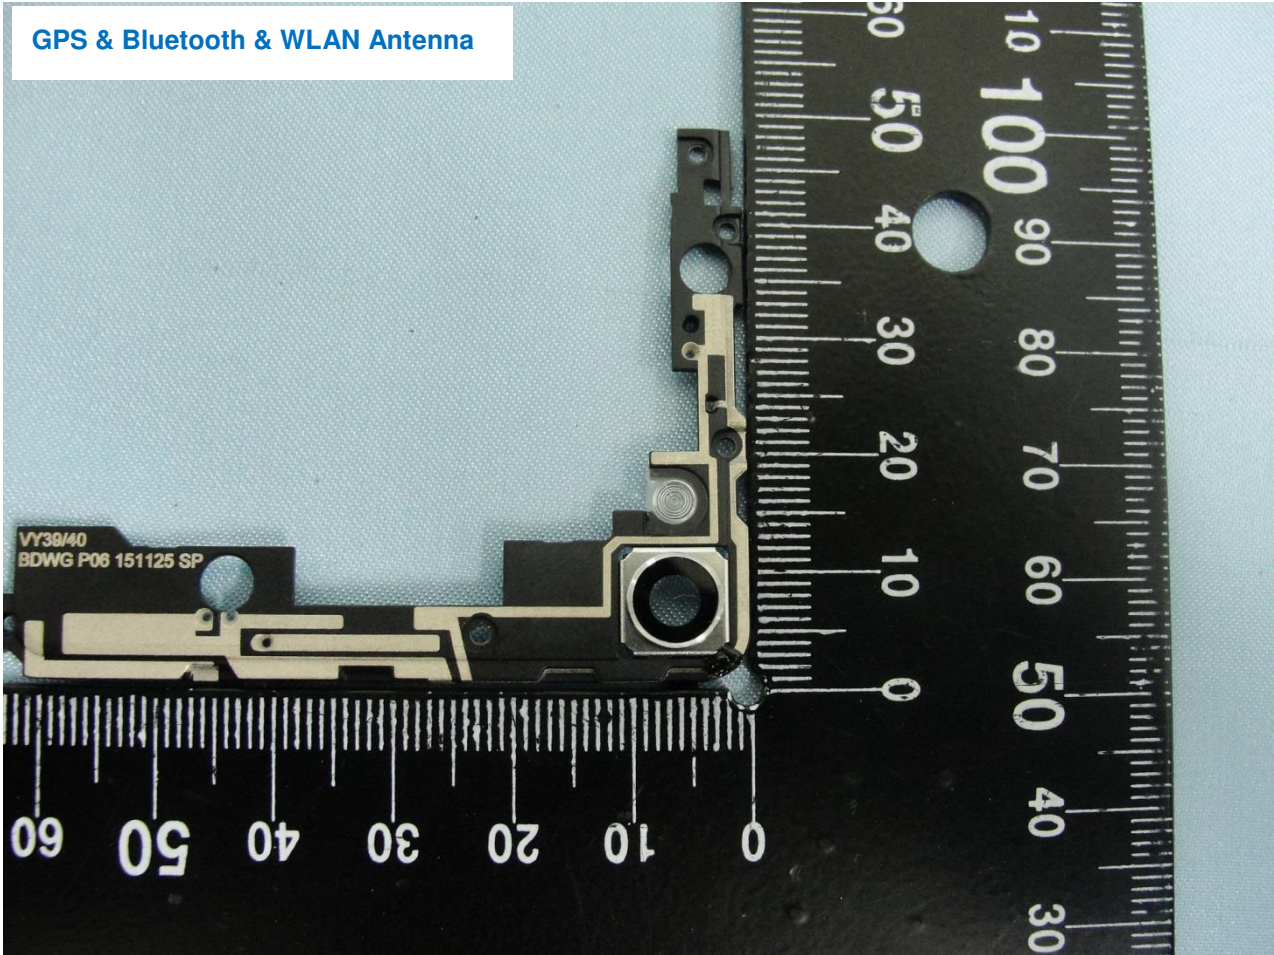

Brand Name: Sony / Model Name: F3113

Brand Name: Sony / Model Name: F3113

WWAN Antenna

Brand Name: Sony / Model Name: F3113

Brand Name: Sony / Model Name: F3113

GPS & Bluetooth & WLAN Antenna

Brand Name: Sony / Model Name: F3113