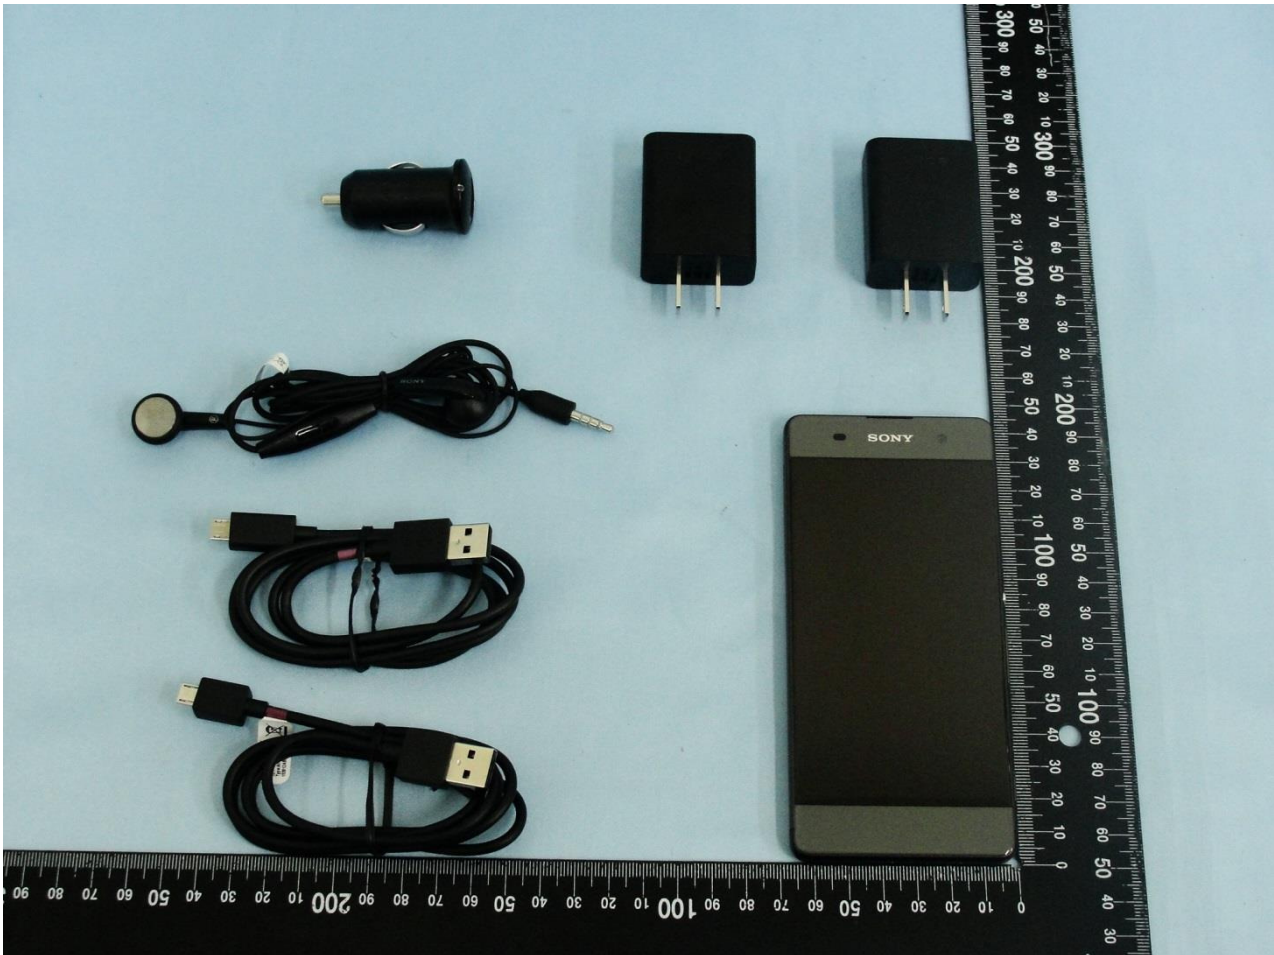

1. External Photograph of EUT

Brand Name: Sony

Brand Name: Sony

2. Photograph of Accessory

Brand Name: Sony

Specification of Accessory		
AC Adapter 1	Brand Name	Sony
	Model Name	UCH20
	Type Number	AC-0060-US
AC Adapter 2	Brand Name	Sony
	Model Name	UCH20
	Type Number	AC-0061-US
Car Charger	Brand Name	Sony
	Model Name	AN400
	Type Number	AC-0110 DC
Battery 1	Brand Name	Sony
	Model Name	LIS1618ERPC
Battery 2	Brand Name	Sony
	Model Name	GB-S10-385871-010H
Earphone	Brand Name	Sony
	Model Name	MH410c
USB Cable 1	Brand Name	Sony
	Model Name	EC803
USB Cable 2	Brand Name	Sony
	Model Name	UCB16

Remark: For accessories equipped with this EUT, please refer to the following photos.

Brand Name: Sony

Brand Name: Sony

AC Adapter 1

Brand Name: Sony

AC Adapter 2

Brand Name: Sony

Car Charger