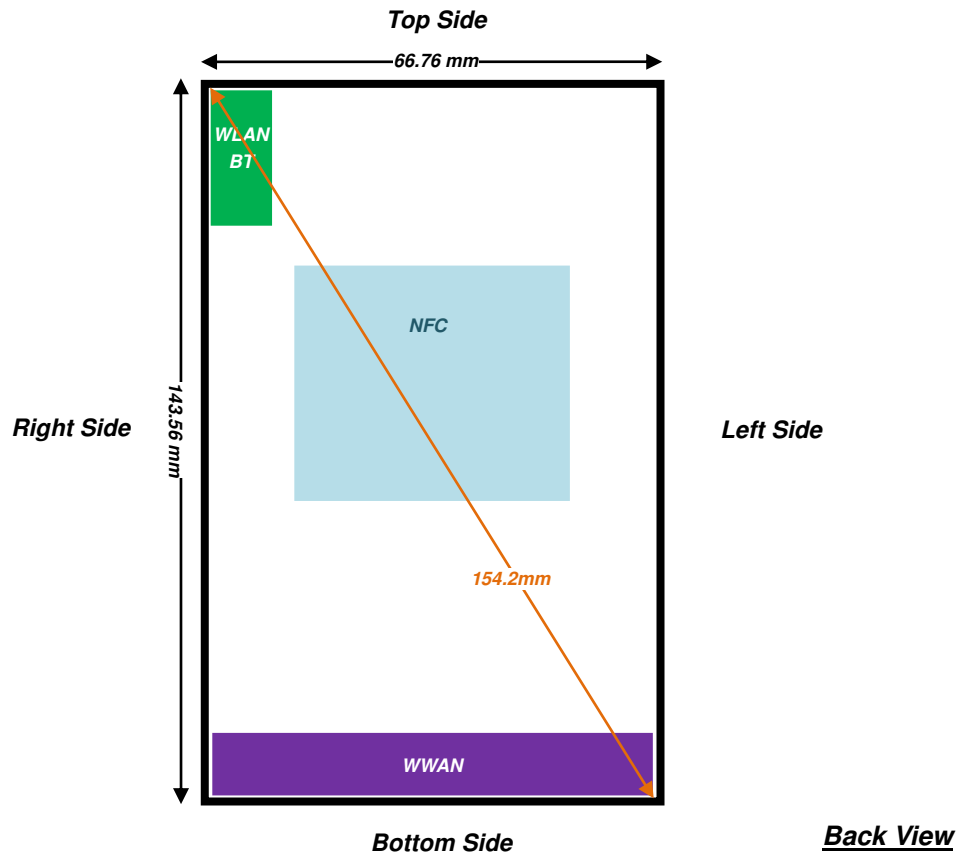

### Appendix D. Antenna Location

**Appendix D. SAR Test Setup Photos**

**Right Cheek**

**Right Tilted**

**Left Cheek**

**Left Tilted**

Front, Test Separation 15 mm

Back, Test Separation 15 mm

Front, Test Separation 10 mm

Back, Test Separation 10 mm

Right Side, Test Separation 10 mm

Left Side, Test Separation 10 mm

Bottom Side, Test Separation 10 mm

Top Side, Test Separation 10 mm