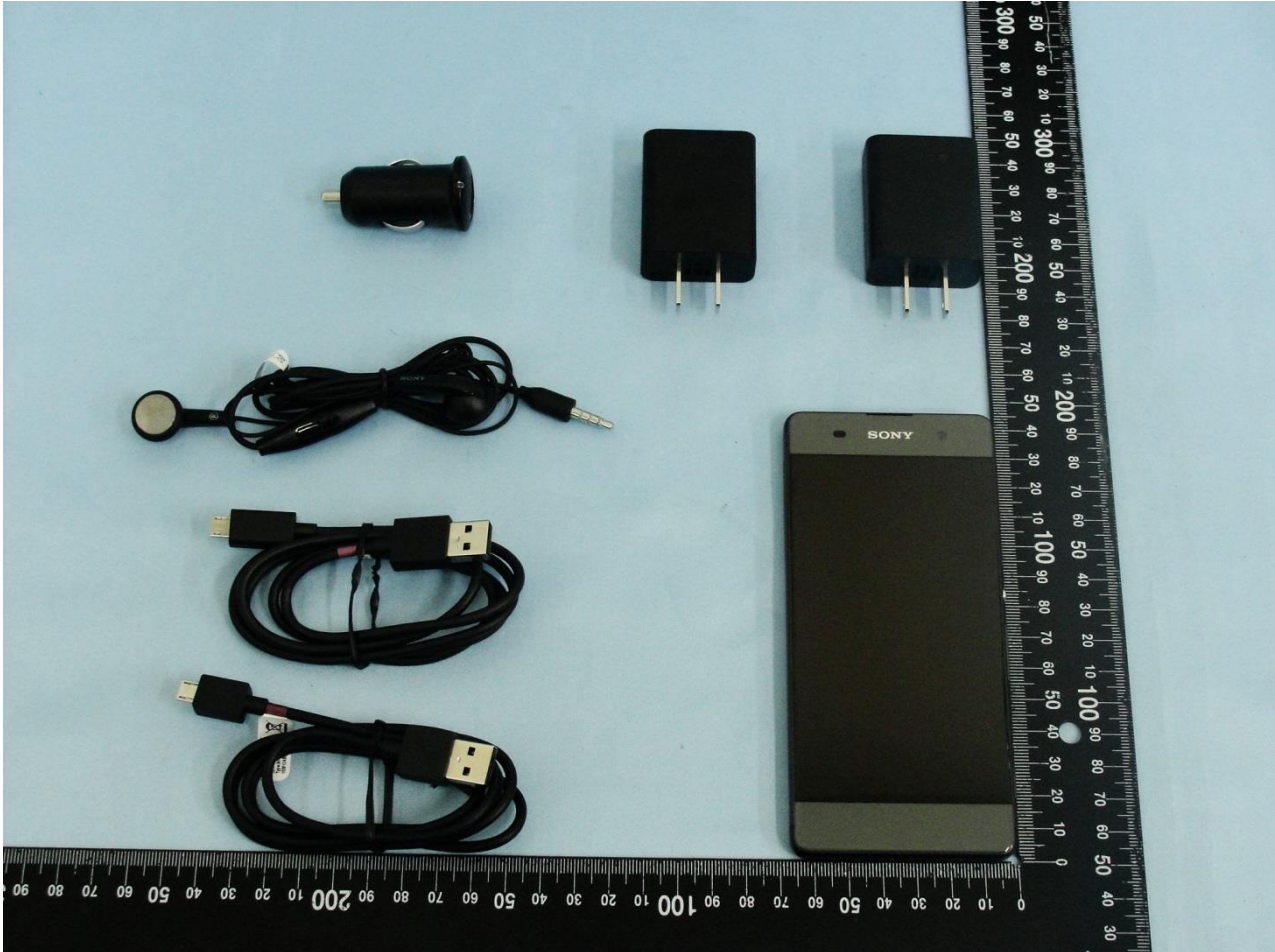

1. External Photograph of EUT

Brand Name: Sony

Brand Name: Sony

2. Photograph of Accessory

Brand Name: Sony

Specification of Accessory		
AC Adapter 1	Brand Name	Sony
	Model Name	UCH20
	Type Number	AC-0060-US
AC Adapter 2	Brand Name	Sony
	Model Name	UCH20
	Type Number	AC-0061-US
Car Charger	Brand Name	Sony
	Model Name	AN400
	Type Number	AC-0110 DC
Battery 1	Brand Name	Sony
	Model Name	LIS1618ERPC
Battery 2	Brand Name	Sony
	Model Name	GB-S10-385871-010H
Earphone	Brand Name	Sony
	Model Name	MH410c
USB Cable 1	Brand Name	Sony
	Model Name	EC803
USB Cable 2	Brand Name	Sony
	Model Name	UCB16

Remark: For accessories equipped with this EUT, please refer to the following photos.

Brand Name: Sony

Brand Name: Sony

AC Adapter 1

Brand Name: Sony

AC Adapter 2

Brand Name: Sony

Car Charger