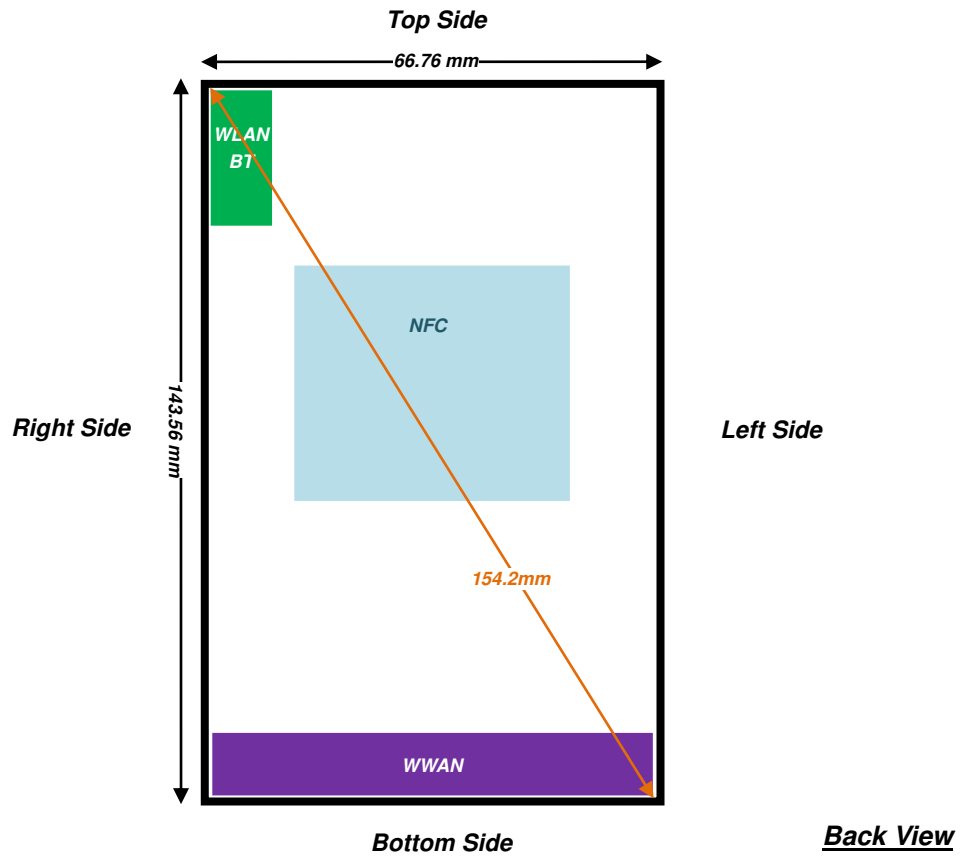

Appendix D. Antenna Location

Appendix D. SAR Test Setup Photos

Right Cheek

Right Tilted

Left Cheek

Left Tilted

Front, Test Separation 15 mm

Back, Test Separation 15 mm

Front, Test Separation 10 mm

Back, Test Separation 10 mm

Right Side, Test Separation 10 mm

Left Side, Test Separation 10 mm

Bottom Side, Test Separation 10 mm

Top Side, Test Separation 10 mm