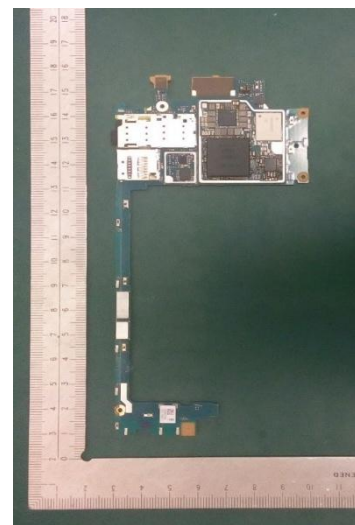

FCC ID: PY7-PM0913 Internal Photos

Without Rear Panel

Rear Panel

With PWB

Without PWB

Internal PWB with/without Shield cases–Front (LCD)– side

Internal PWB with Shield cases (Front - side) Internal PWB without Shield cases (Front - side)

Internal PWB with/without Shield cases–Rear-side

Internal PWB with Shield cases (Rear-side)

Internal PWB without Shield cases (Rear-side)

Battery