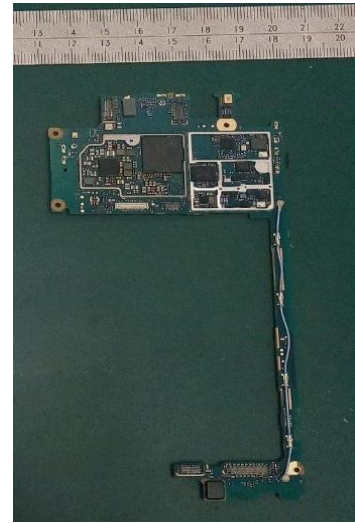

FCC ID: PY7-PM0913 Internal Photos

Without Rear Panel

Rear Panel

With PWB

Without PWB

Internal PWB with/without Shield cases–Front (LCD)– side

Internal PWB with Shield cases (Front - side) Internal PWB without Shield cases (Front - side)

Internal PWB with/without Shield cases–Rear-side

Internal PWB with Shield cases (Rear-side)

Internal PWB without Shield cases (Rear-side)

Battery