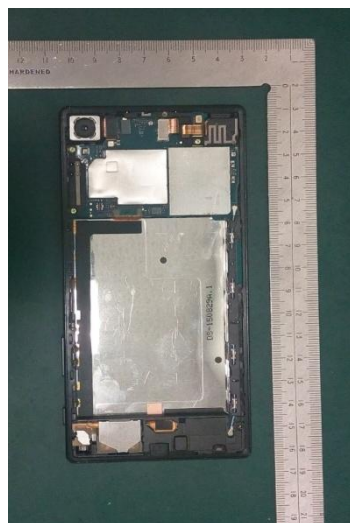

FCC ID: PY7-PM0913 Internal Photos

Without Rear Panel

Rear Panel

With PWB

Without PWB

Internal PWB with/without Shield cases–Front (LCD)– side

Internal PWB with Shield cases (Front - side) Internal PWB without Shield cases (Front - side)

Internal PWB with/without Shield cases–Rear-side

Internal PWB with Shield cases (Rear-side)

Internal PWB without Shield cases (Rear-side)

Battery