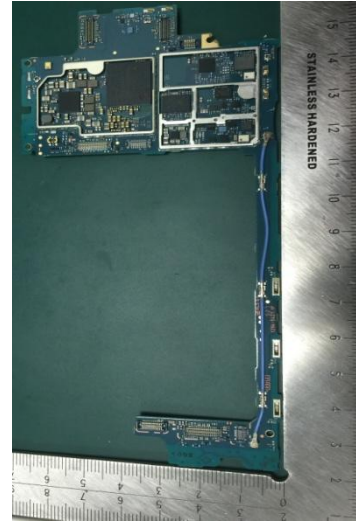

FCC ID: PY7-PM0907 Internal Photos

Without Rear Panel

Rear Panel

With PWB

Without PWB

Internal PWB with/without Shield cases–Front (LCD)– side:

Internal PWB with Shield cases (Front - side)

Internal PWB without Shield cases (Front - side)

Internal PWB with/without Shield cases–Rear-side

Internal PWB with Shield cases (Rear-side)

Internal PWB without Shield cases (Rear-side)

Battery