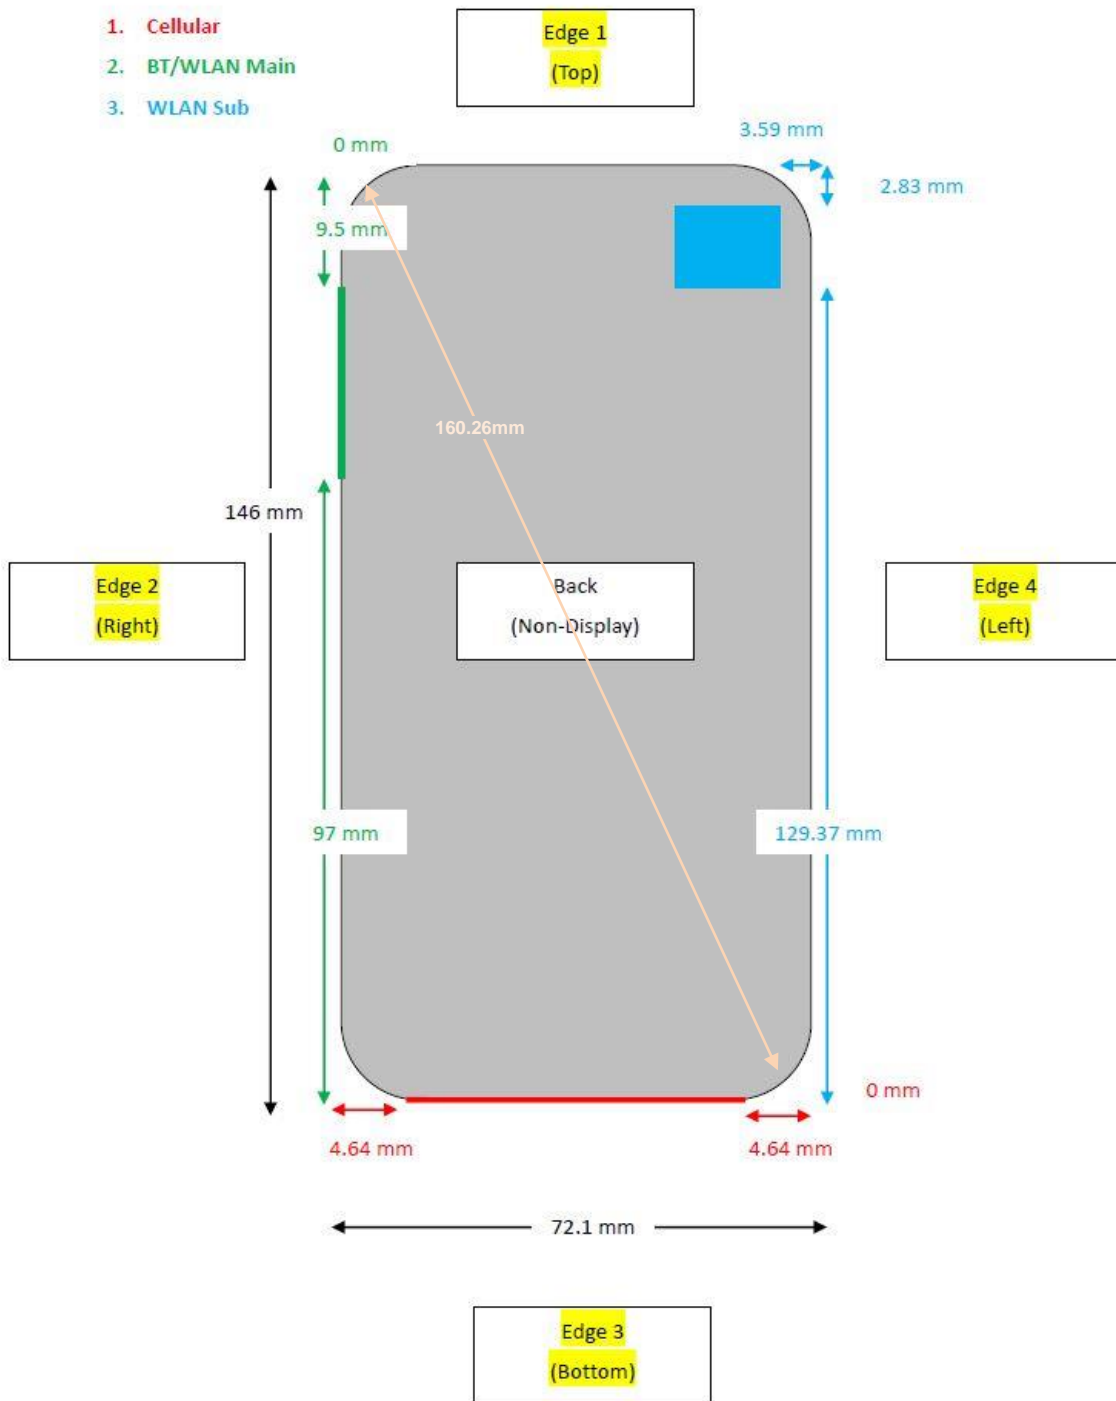

Appendix D. Antenna Location

Appendix D. SAR Test Setup Photos

Right Cheek

Right Tilted

Left Cheek

Left Tilted

Front, Test Separation 15 mm

Back, Test Separation 15 mm

Front, Test Separation 10 mm

Back, Test Separation 10 mm

Right Side, Test Separation 10 mm

Left Side, Test Separation 10 mm

Bottom Side, Test Separation 10 mm

Top Side, Test Separation 10 mm