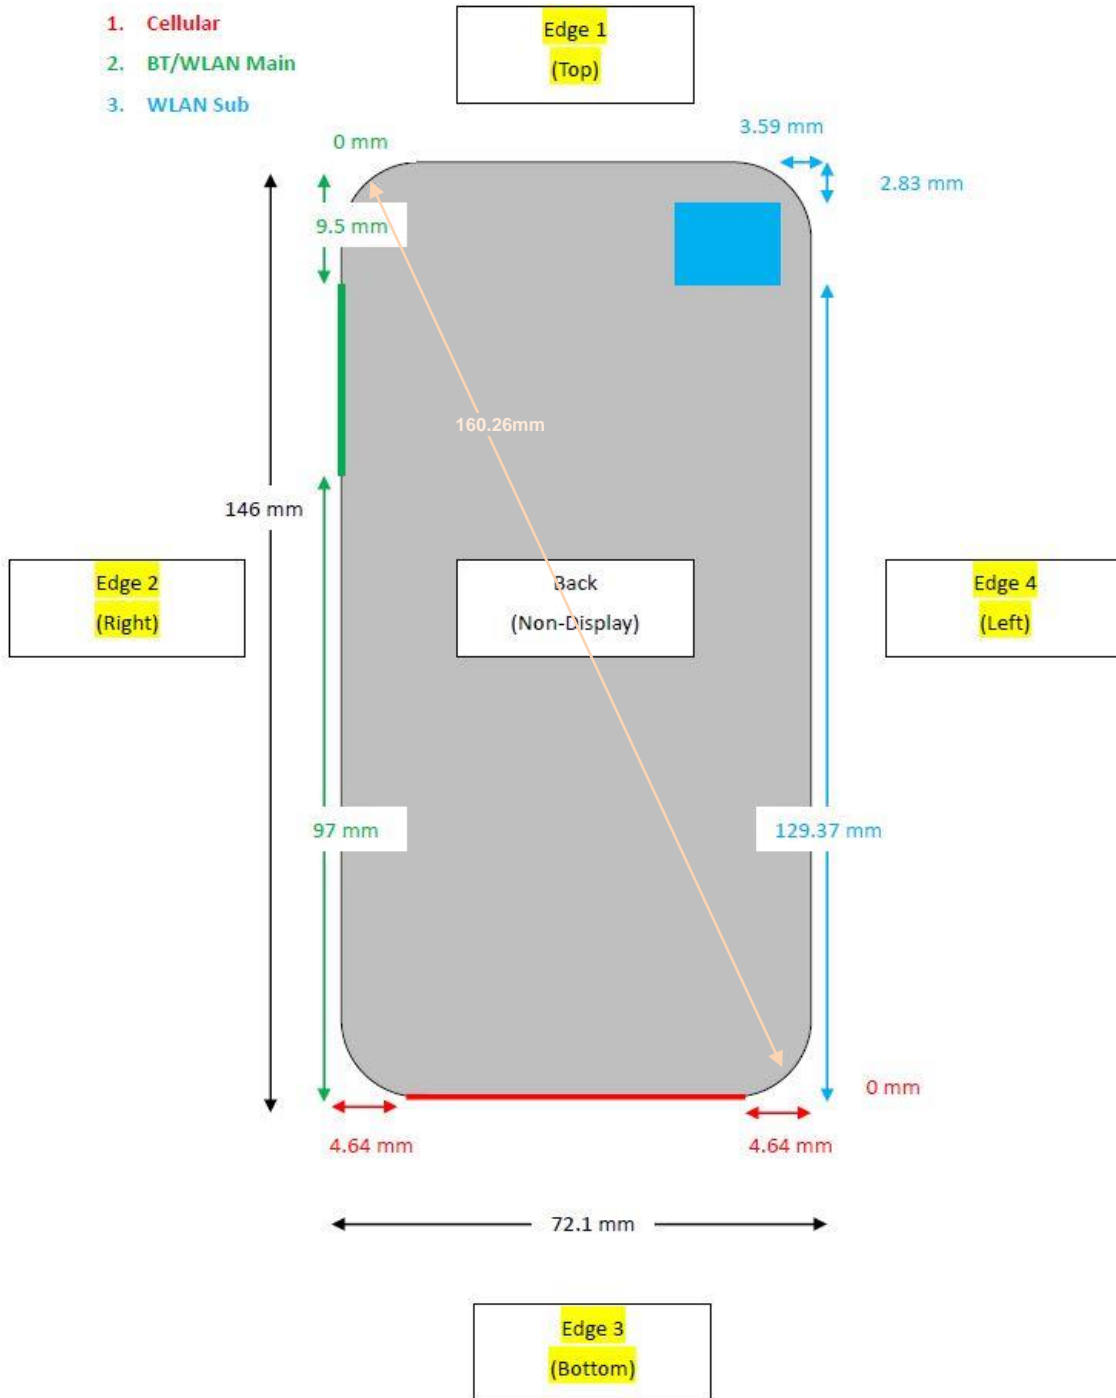

### Appendix D. Antenna Location

### Appendix D. SAR Test Setup Photos

Right Cheek

Right Tilted

Left Cheek

Left Tilted

Front, Test Separation 15 mm

Back, Test Separation 15 mm

Front, Test Separation 10 mm

Back, Test Separation 10 mm

Right Side, Test Separation 10 mm

Left Side, Test Separation 10 mm

Bottom Side, Test Separation 10 mm

Top Side, Test Separation 10 mm