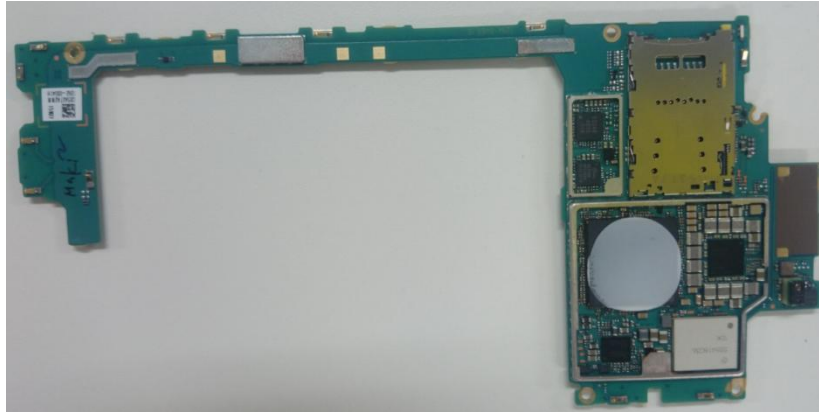

Sony Mobile Communications
Prepared by

Contents responsible if other than preparer

Approved by
SEM/CGVOHCA AKINORI YAMADA

FCC ID: PY7-PM0902 Internal Photos

Without Rear Panel

Rear Panel

Without Rear Panel

Sony Mobile Communications
Prepared by

Date
2014-08-27

Contents responsible if other than preparer

Remarks

Approved by
SEM/CGVOHCA AKINORI YAMADA

With PWB

Without PWB

Internal PWB with/without Shield cases – Front (LCD)-side:

Internal PWB with Shield cases (Front-side)

Sony Mobile Communications
Prepared by

Contents responsible if other than preparer

Approved by
SEM/CGVOHCA AKINORI YAMADA

Internal PWB without Shield cases (Front-side)

Internal PWB with Shield cases (Rear-side)