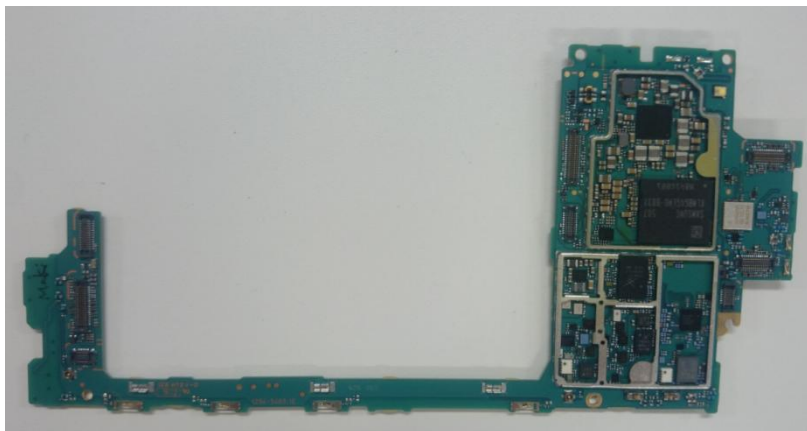

Date
2014-08-27

Contents responsible if other than preparer

Remarks

Approved by
SEM/CGVOHCA AKINORI YAMADA

With PWB

Without PWB

Internal PWB with/without Shield cases – Front (LCD)-side:

Internal PWB with Shield cases (Front-side)

Sony Mobile Communications
Prepared by

Contents responsible if other than preparer

Approved by
SEM/CGVOHCA AKINORI YAMADA

Internal PWB without Shield cases (Front-side)

Internal PWB with Shield cases (Rear-side)

Internal PWB without Shield cases (Rear-side)

Sony Mobile Communications
Prepared by

Date
2014-08-27

Contents responsible if other than preparer

Remarks

Approved by
SEM/CGVOHCA AKINORI YAMADA

Battery: