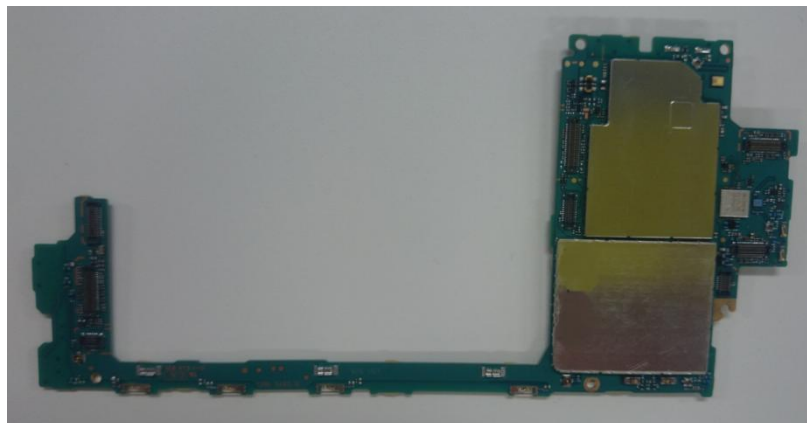

Sony Mobile Communications
Prepared by

Contents responsible if other than preparer

Approved by
SEM/CGVOHCA AKINORI YAMADA

FCC ID: PY7-PM0902 Internal Photos

Without Rear Panel

Rear Panel

Without Rear Panel

Sony Mobile Communications
Prepared by

Date
2014-08-27

Contents responsible if other than preparer

Remarks

Approved by
SEM/CGVOHCA AKINORI YAMADA

With PWB

Without PWB

Internal PWB with/without Shield cases – Front (LCD)-side:

Internal PWB with Shield cases (Front-side)

Sony Mobile Communications
Prepared by

Contents responsible if other than preparer

Approved by
SEM/CGVOHCA AKINORI YAMADA

Internal PWB without Shield cases (Front-side)

Internal PWB with Shield cases (Rear-side)