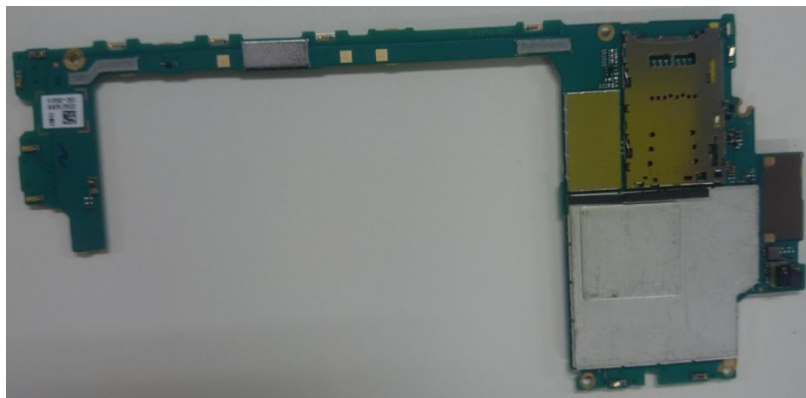

Sony Mobile Communications
Prepared by

Contents responsible if other than preparer

Approved by
SEM/CGVOHCA AKINORI YAMADA

FCC ID: PY7-PM0902 Internal Photos

Without Rear Panel

Rear Panel

Without Rear Panel

Sony Mobile Communications
Prepared by

Date
2014-08-27

Contents responsible if other than preparer

Remarks

Approved by
SEM/CGVOHCA AKINORI YAMADA

With PWB

Without PWB

Internal PWB with/without Shield cases – Front (LCD)-side:

Internal PWB with Shield cases (Front-side)

Sony Mobile Communications
Prepared by

Contents responsible if other than preparer

Approved by
SEM/CGVOHCA AKINORI YAMADA

Internal PWB without Shield cases (Front-side)

Internal PWB with Shield cases (Rear-side)