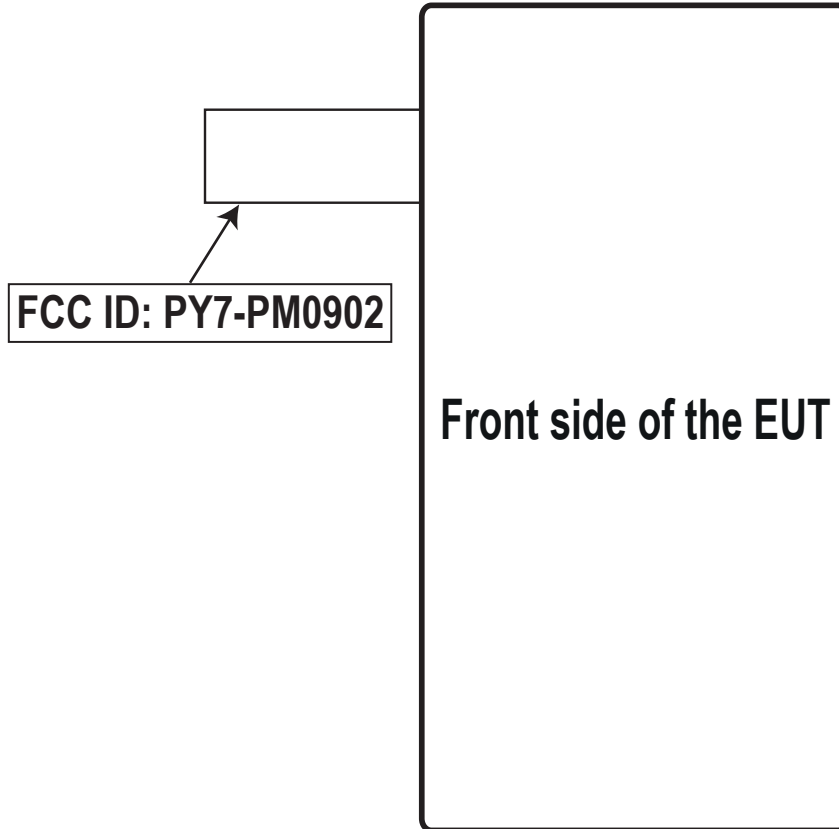

Sony Mobile Communications
Prepared by
YOSHINORI FUSE (22714209)
Contents responsible if other than preparer

Date
2015-05-26

Revision
A

Remarks
This document is managed in metaDoc.

Approved by

Label and Label Location FCC ID: PY7-PM0902

The FCC ID is not on the exterior of the device but labelling meets the conditions allowed in KDB 784748 for the label to be placed in a user accessible area:

1. The device is handheld
2. The quick start manual directs the user where to find the FCC label
3. The user does not require any special tools to access the FCC label and the label is not removable
4. The FCC ID is on the label, 2-part statement in manual due to device size