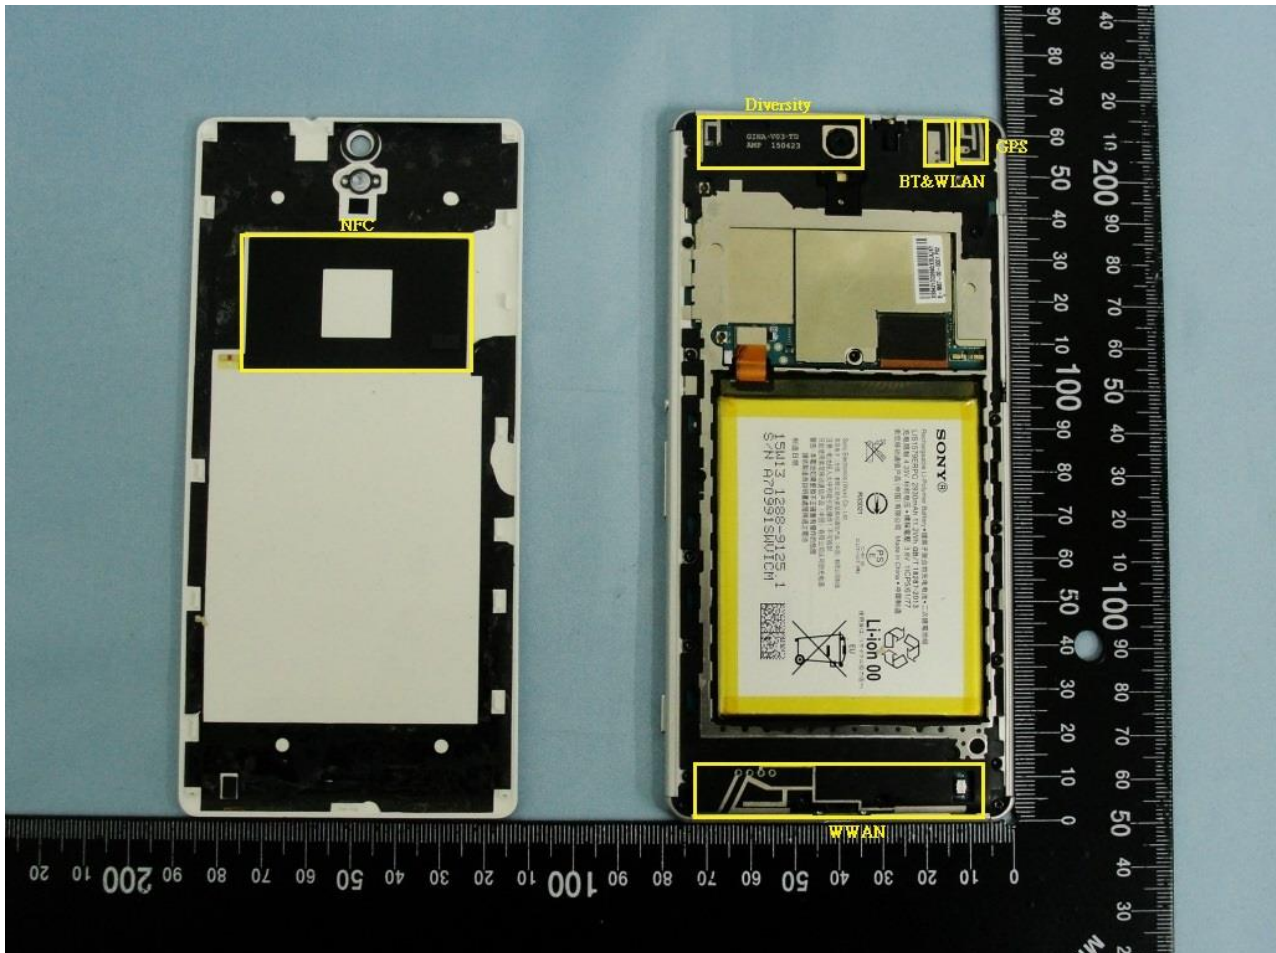

3. Internal Photograph of EUT

Brand Name: SONY / Type Name: PM-0892-BV

Brand Name: SONY / Type Name: PM-0892-BV

Brand Name: SONY / Type Name: PM-0892-BV

Brand Name: SONY / Type Name: PM-0892-BV

Brand Name: SONY / Type Name: PM-0892-BV

Brand Name: SONY / Type Name: PM-0892-BV

Brand Name: SONY / Type Name: PM-0892-BV

Brand Name: SONY / Type Name: PM-0892-BV

Brand Name: SONY / Type Name: PM-0892-BV

Brand Name: SONY / Type Name: PM-0892-BV