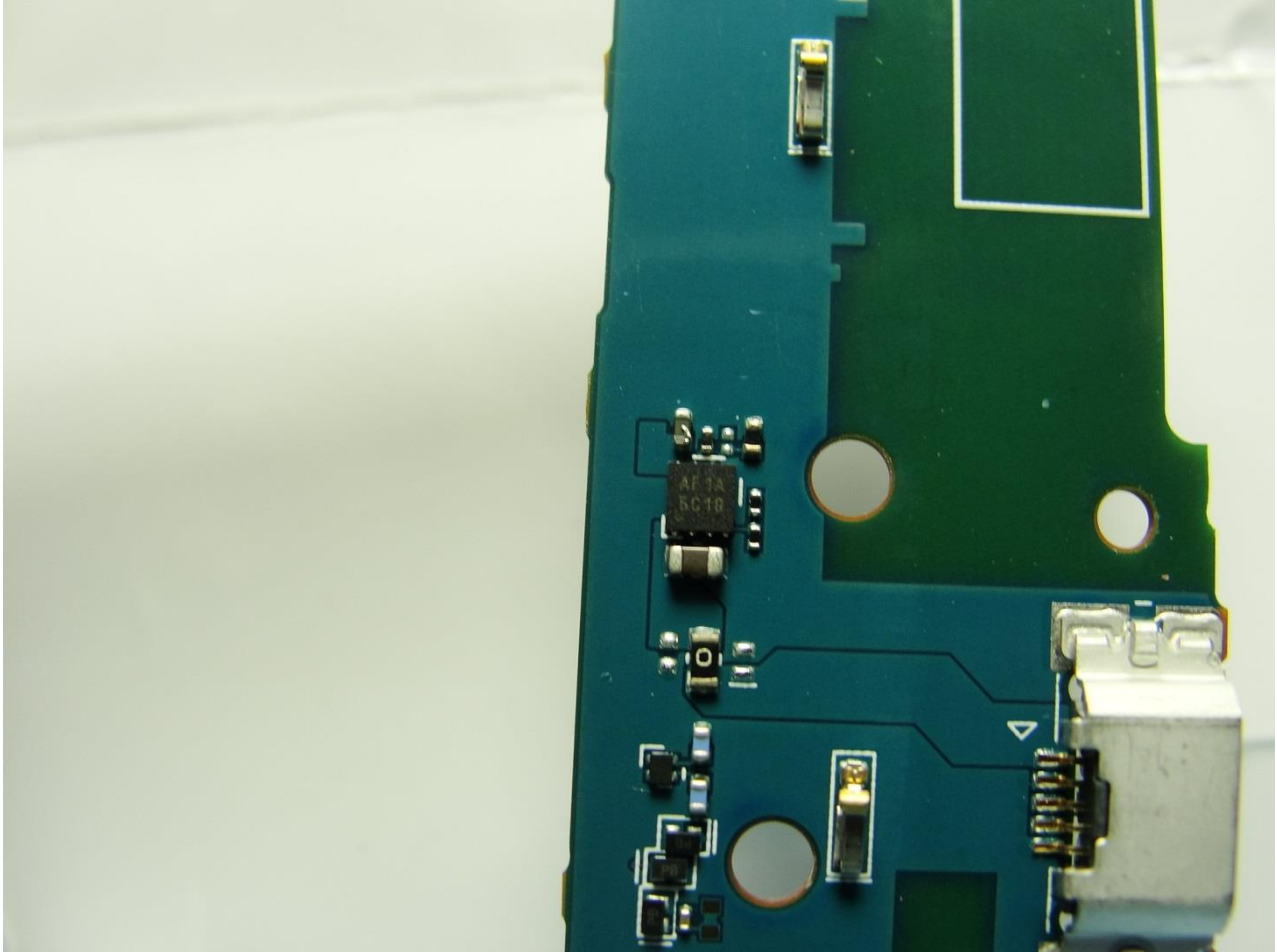

3. Internal Photograph of EUT

Brand Name: SONY / Type Name: PM-0892-BV

Brand Name: SONY / Type Name: PM-0892-BV

Brand Name: SONY / Type Name: PM-0892-BV

Brand Name: SONY / Type Name: PM-0892-BV

Brand Name: SONY / Type Name: PM-0892-BV

Brand Name: SONY / Type Name: PM-0892-BV

Brand Name: SONY / Type Name: PM-0892-BV

Brand Name: SONY / Type Name: PM-0892-BV

Brand Name: SONY / Type Name: PM-0892-BV

Brand Name: SONY / Type Name: PM-0892-BV