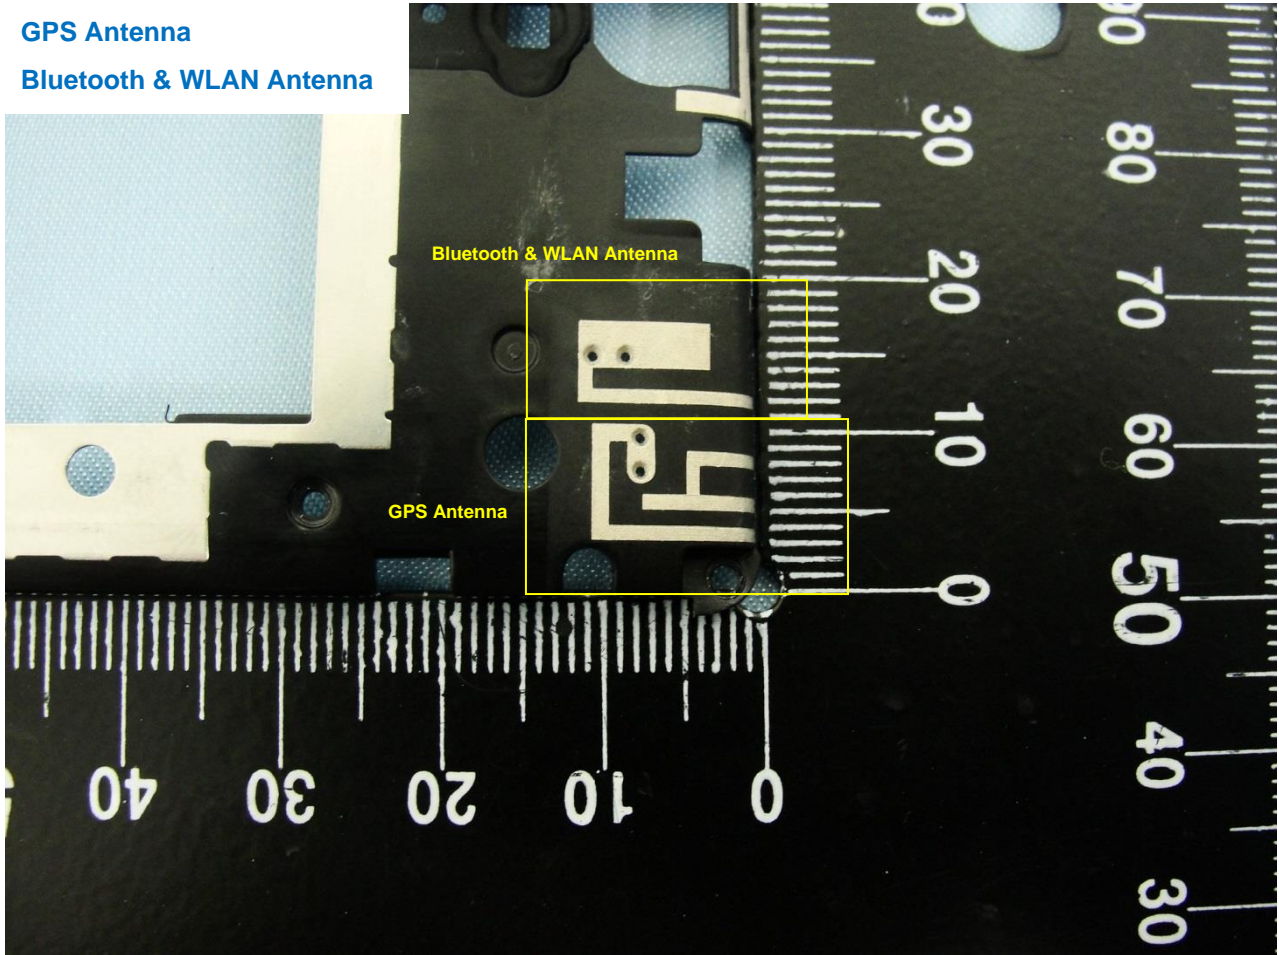

WWAN Antenna

Brand Name: SONY / Type Name: PM-0892-BV

Brand Name: SONY / Type Name: PM-0892-BV

GPS Antenna

Bluetooth & WLAN Antenna

Brand Name: SONY / Type Name: PM-0892-BV

Brand Name: SONY / Type Name: PM-0892-BV