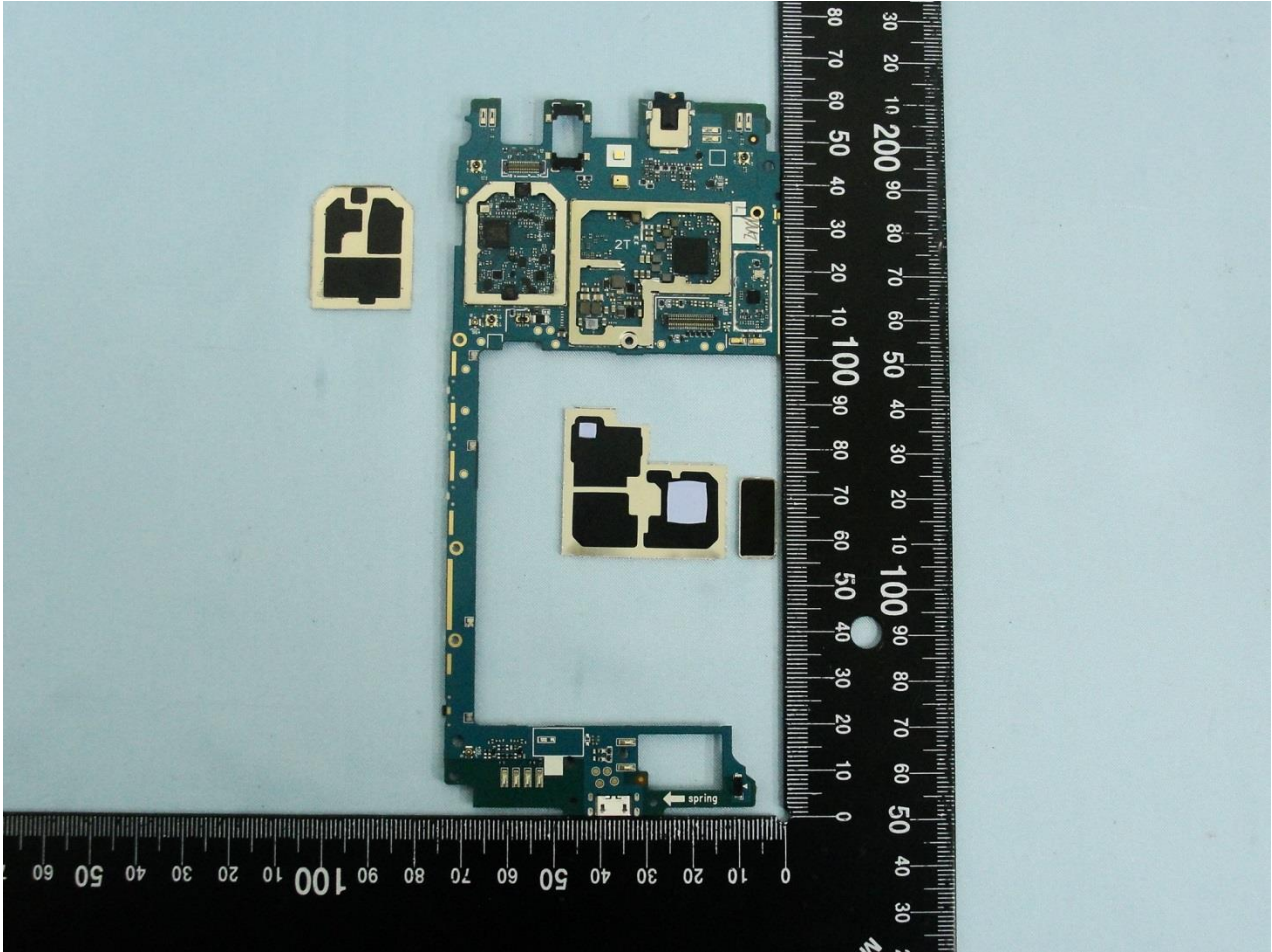

3. Internal Photograph of EUT

Brand Name: SONY / Type Name: PM-0892-BV

Brand Name: SONY / Type Name: PM-0892-BV

Brand Name: SONY / Type Name: PM-0892-BV

Brand Name: SONY / Type Name: PM-0892-BV

Brand Name: SONY / Type Name: PM-0892-BV

Brand Name: SONY / Type Name: PM-0892-BV

Brand Name: SONY / Type Name: PM-0892-BV

Brand Name: SONY / Type Name: PM-0892-BV

Brand Name: SONY / Type Name: PM-0892-BV

Brand Name: SONY / Type Name: PM-0892-BV