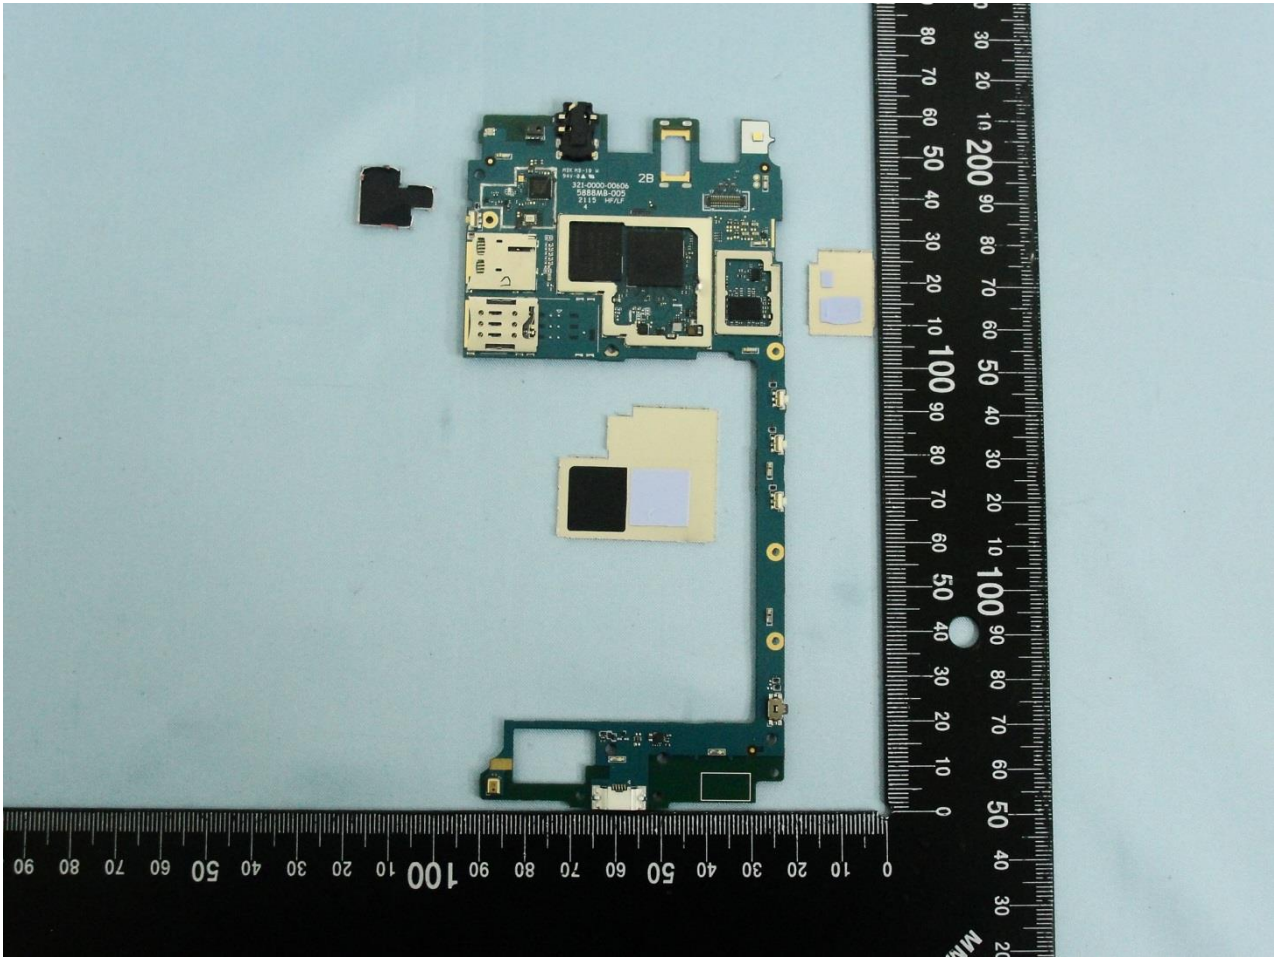

3. Internal Photograph of EUT

Brand Name: SONY / Type Name: PM-0892-BV

Brand Name: SONY / Type Name: PM-0892-BV

Brand Name: SONY / Type Name: PM-0892-BV

Brand Name: SONY / Type Name: PM-0892-BV

Brand Name: SONY / Type Name: PM-0892-BV

Brand Name: SONY / Type Name: PM-0892-BV

Brand Name: SONY / Type Name: PM-0892-BV

Brand Name: SONY / Type Name: PM-0892-BV

Brand Name: SONY / Type Name: PM-0892-BV

Brand Name: SONY / Type Name: PM-0892-BV