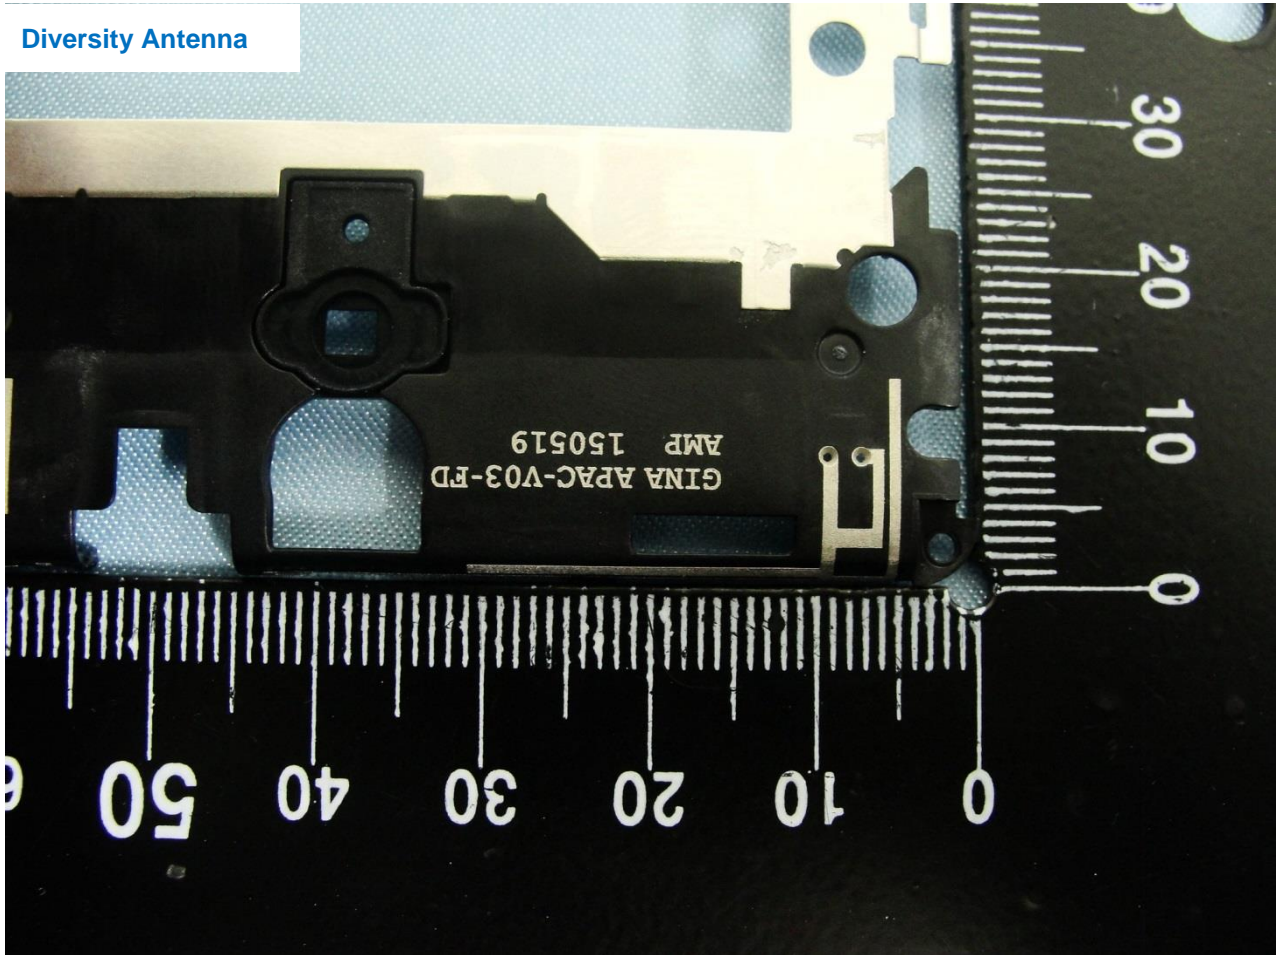

Brand Name: SONY / Type Name: PM-0892-BV

Diversity Antenna