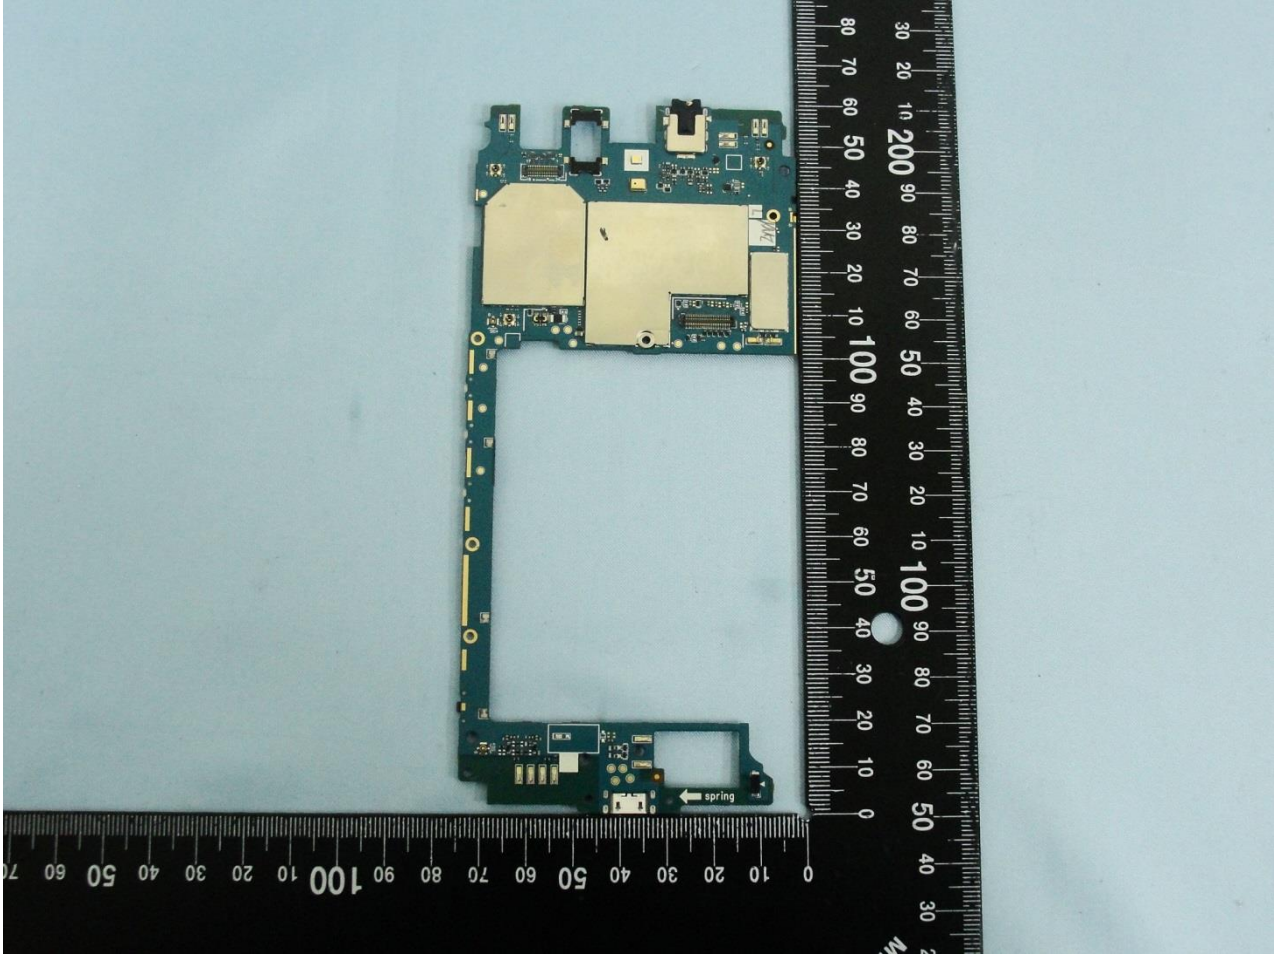

3. Internal Photograph of EUT

Brand Name: SONY / Type Name: PM-0892-BV

Brand Name: SONY / Type Name: PM-0892-BV

Brand Name: SONY / Type Name: PM-0892-BV

Brand Name: SONY / Type Name: PM-0892-BV

Brand Name: SONY / Type Name: PM-0892-BV

Brand Name: SONY / Type Name: PM-0892-BV

Brand Name: SONY / Type Name: PM-0892-BV

Brand Name: SONY / Type Name: PM-0892-BV

Brand Name: SONY / Type Name: PM-0892-BV

Brand Name: SONY / Type Name: PM-0892-BV