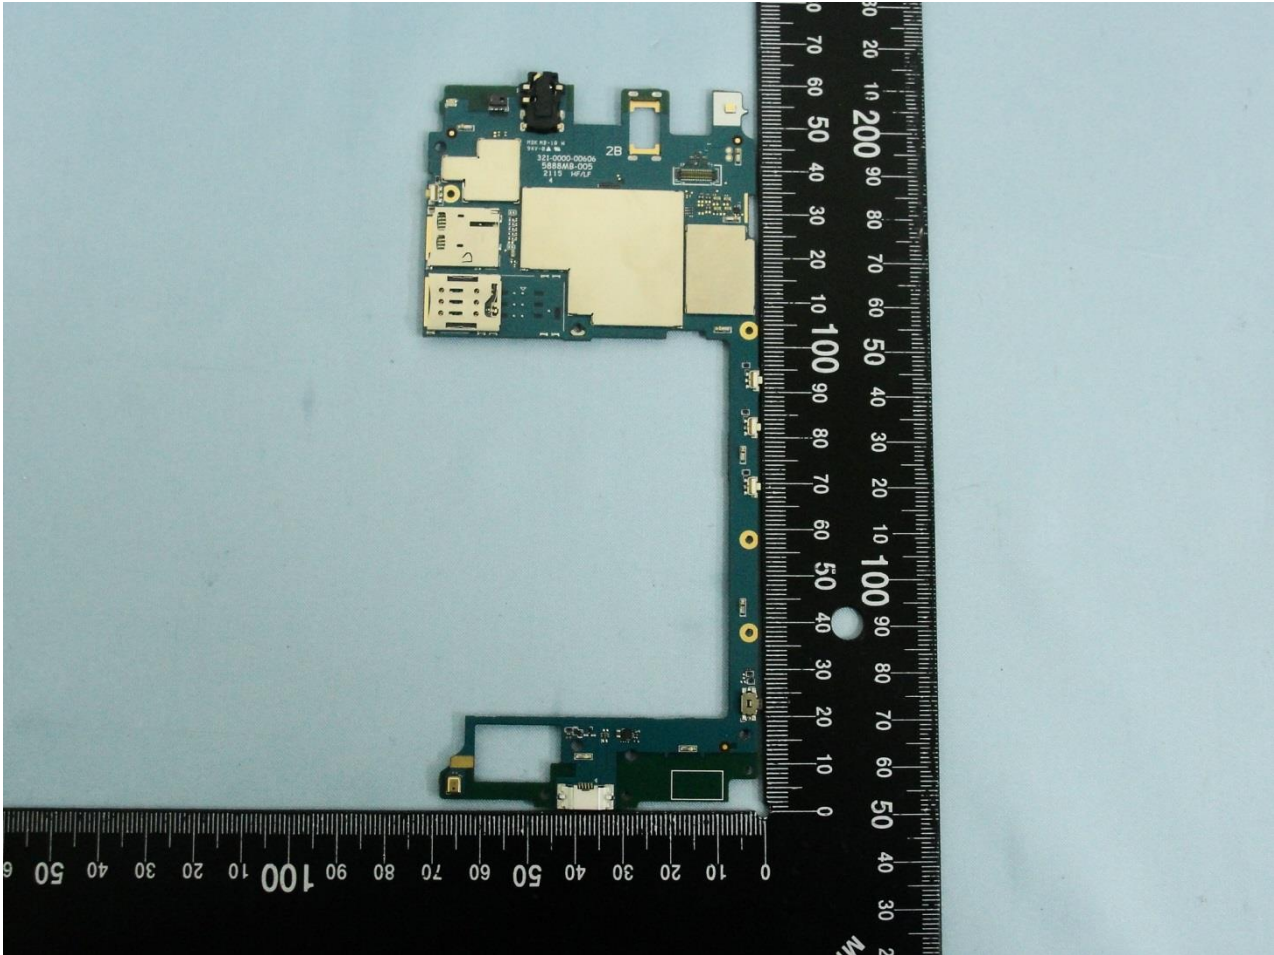

3. Internal Photograph of EUT

Brand Name: SONY / Type Name: PM-0892-BV

Brand Name: SONY / Type Name: PM-0892-BV

Brand Name: SONY / Type Name: PM-0892-BV

Brand Name: SONY / Type Name: PM-0892-BV

Brand Name: SONY / Type Name: PM-0892-BV

Brand Name: SONY / Type Name: PM-0892-BV

Brand Name: SONY / Type Name: PM-0892-BV

Brand Name: SONY / Type Name: PM-0892-BV

Brand Name: SONY / Type Name: PM-0892-BV

Brand Name: SONY / Type Name: PM-0892-BV