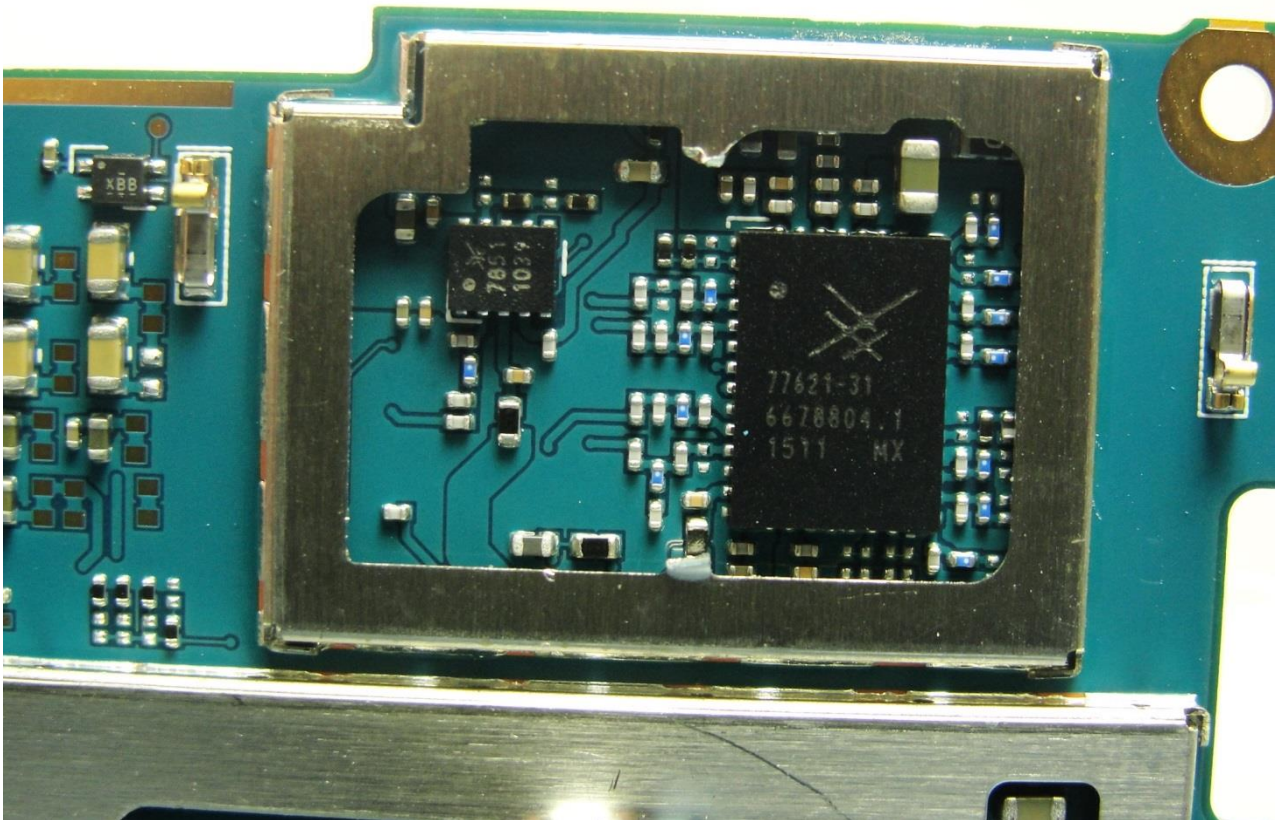

3. Internal Photograph of EUT

Brand Name: SONY / Type Name: PM-0892-BV

Brand Name: SONY / Type Name: PM-0892-BV

Brand Name: SONY / Type Name: PM-0892-BV

Brand Name: SONY / Type Name: PM-0892-BV

Brand Name: SONY / Type Name: PM-0892-BV

Brand Name: SONY / Type Name: PM-0892-BV

Brand Name: SONY / Type Name: PM-0892-BV

Brand Name: SONY / Type Name: PM-0892-BV

Brand Name: SONY / Type Name: PM-0892-BV

Brand Name: SONY / Type Name: PM-0892-BV