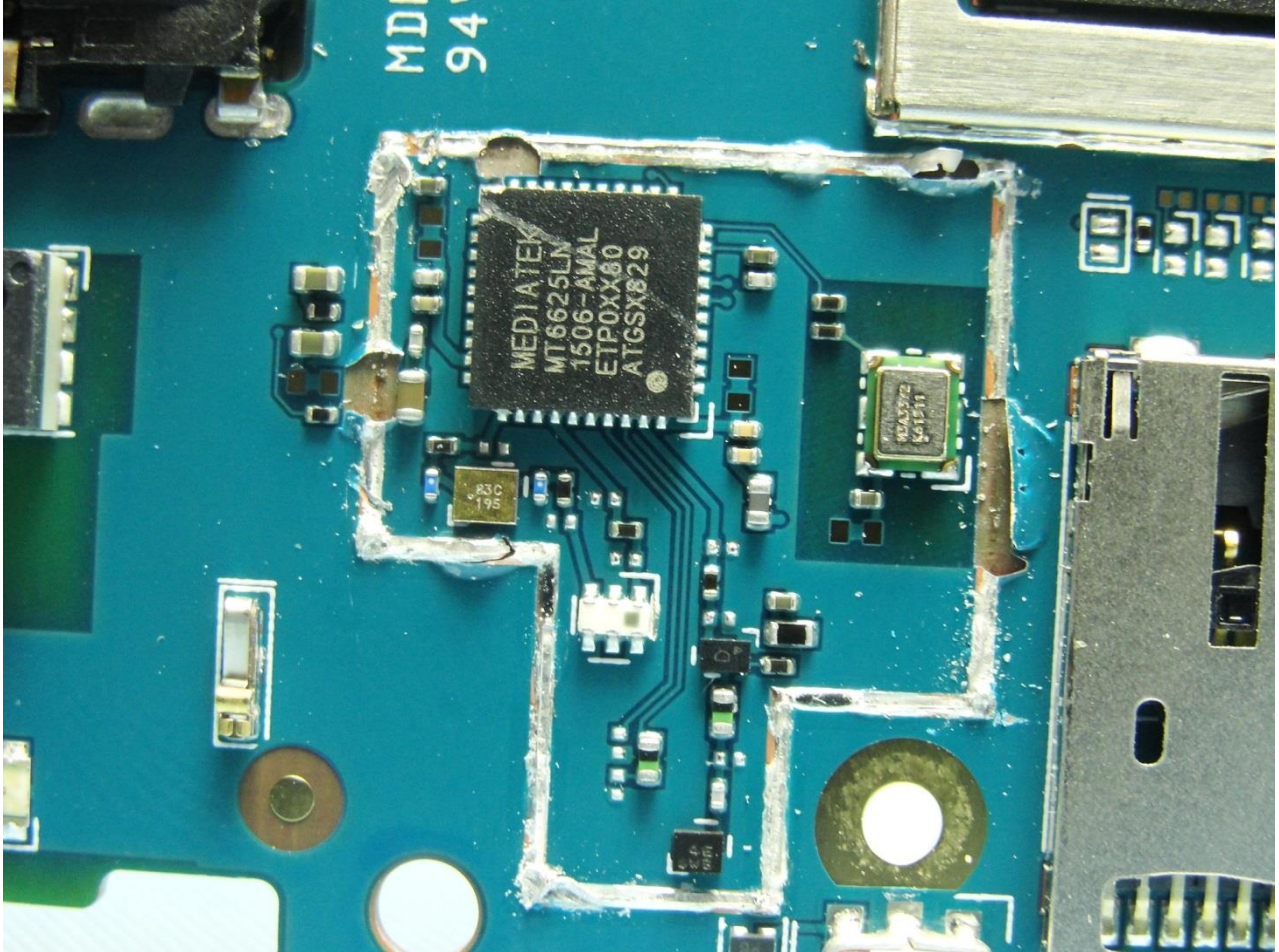

3. Internal Photograph of EUT

Brand Name: SONY / Type Name: PM-0892-BV

Brand Name: SONY / Type Name: PM-0892-BV

Brand Name: SONY / Type Name: PM-0892-BV

Brand Name: SONY / Type Name: PM-0892-BV

Brand Name: SONY / Type Name: PM-0892-BV

Brand Name: SONY / Type Name: PM-0892-BV

Brand Name: SONY / Type Name: PM-0892-BV

Brand Name: SONY / Type Name: PM-0892-BV

Brand Name: SONY / Type Name: PM-0892-BV

Brand Name: SONY / Type Name: PM-0892-BV