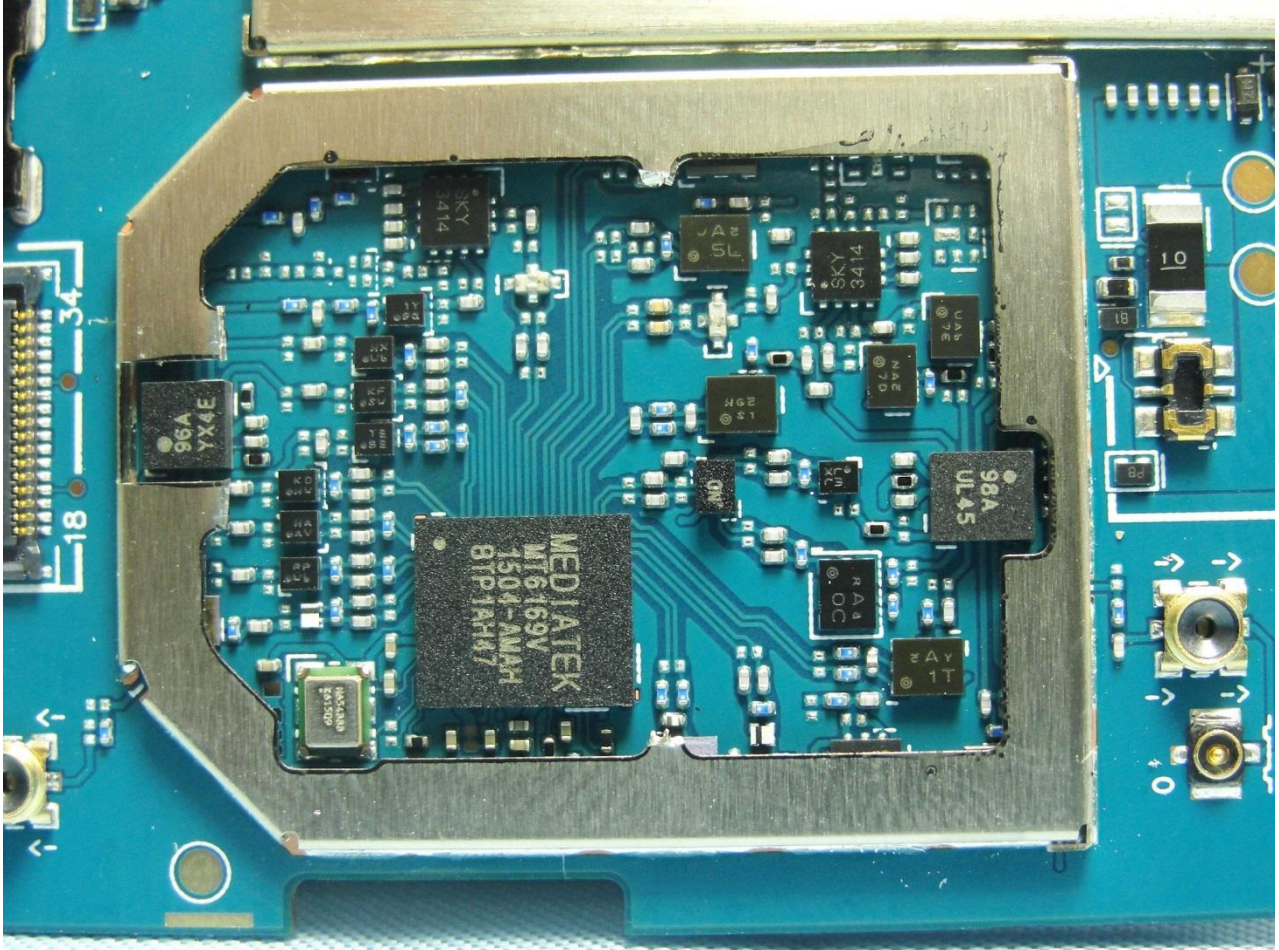

Brand Name: SONY / Type Name: PM-0892-BV

Brand Name: SONY / Type Name: PM-0892-BV

Brand Name: SONY / Type Name: PM-0892-BV

Brand Name: SONY / Type Name: PM-0892-BV

Brand Name: SONY / Type Name: PM-0892-BV

WWAN Antenna

Brand Name: SONY / Type Name: PM-0892-BV

Brand Name: SONY / Type Name: PM-0892-BV

GPS Antenna

Bluetooth & WLAN Antenna

Brand Name: SONY / Type Name: PM-0892-BV

Brand Name: SONY / Type Name: PM-0892-BV