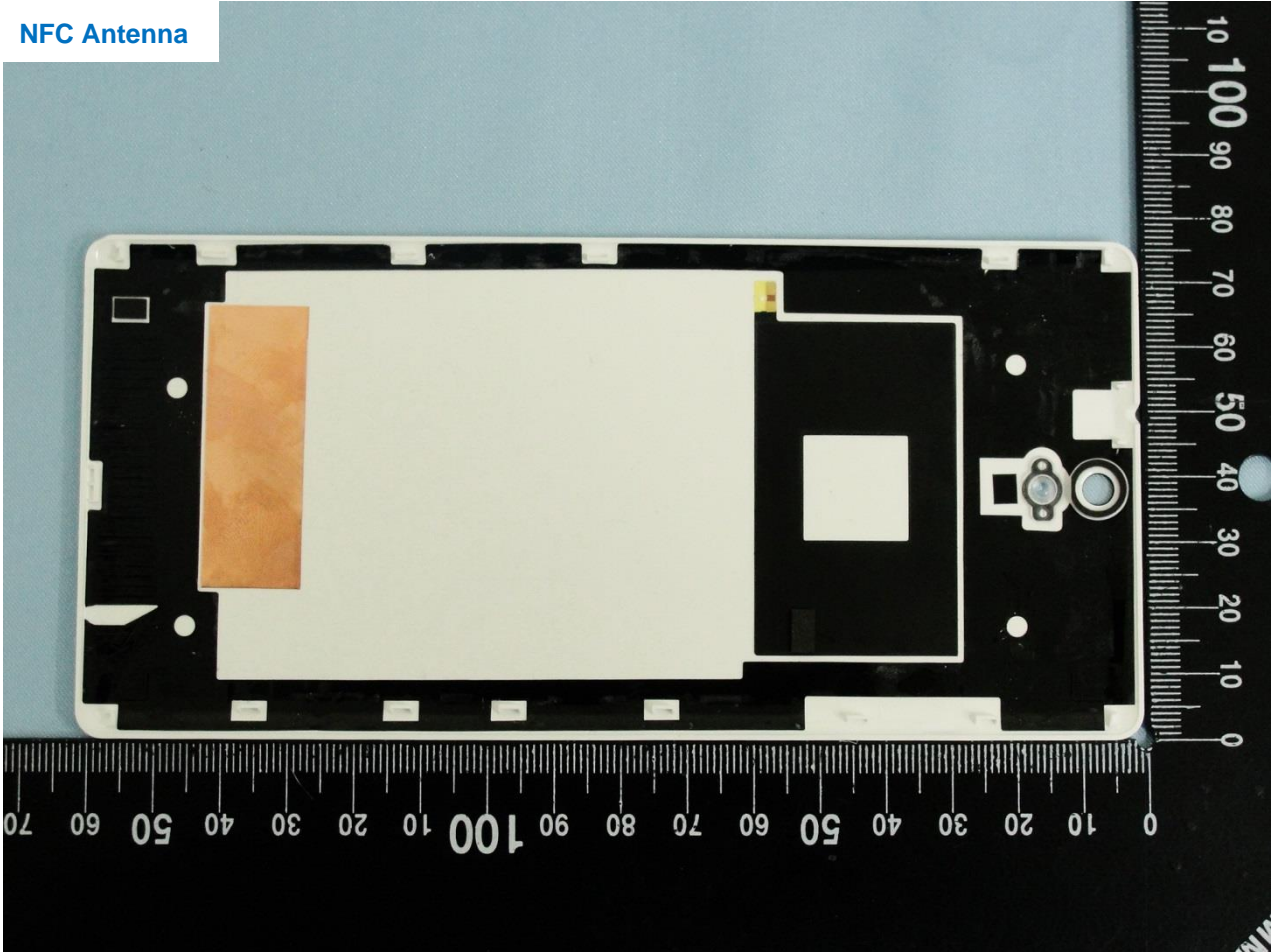

Brand Name: SONY / Type Name: PM-0892-BV

NFC Antenna