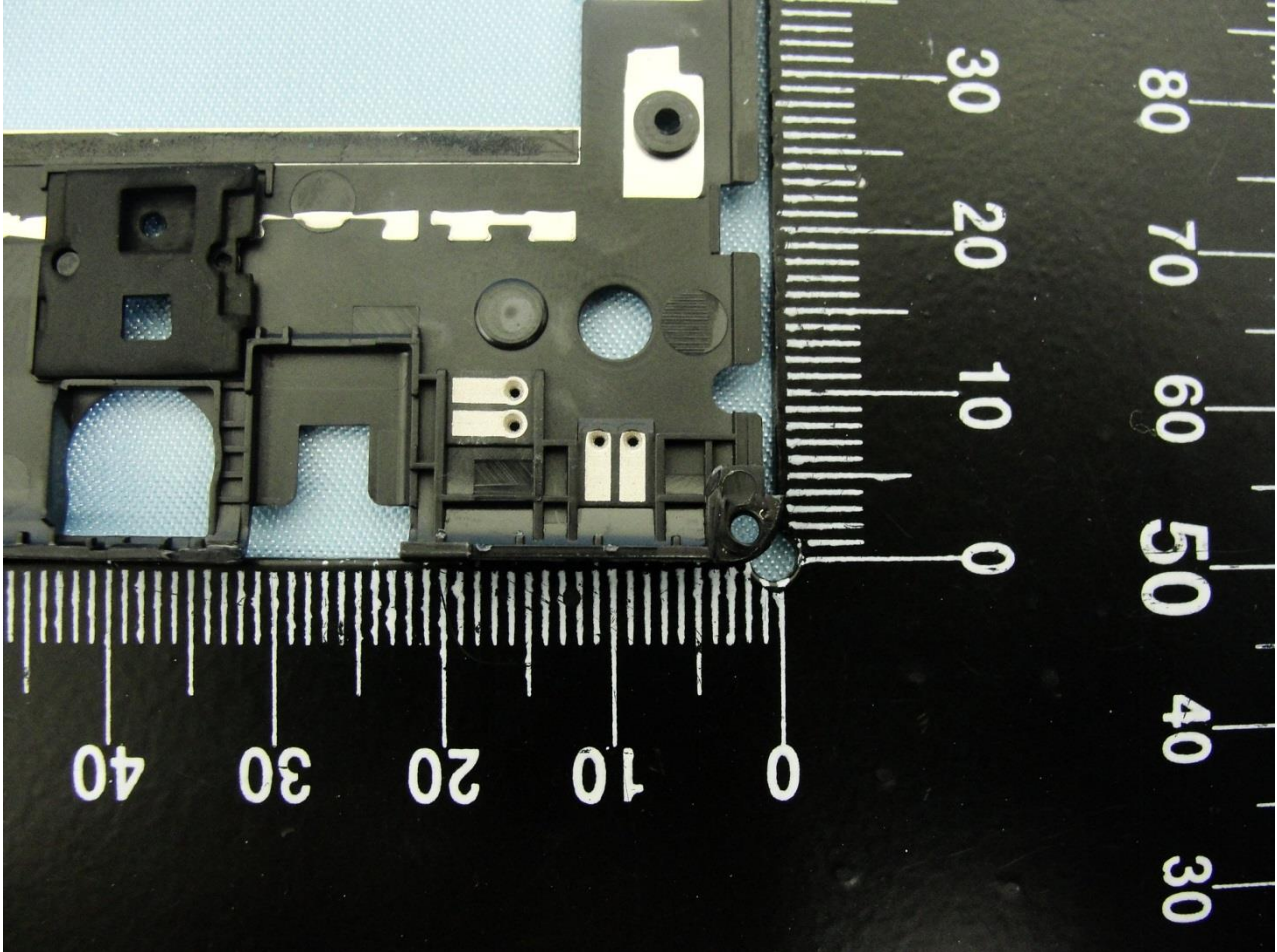

WWAN Antenna

Brand Name: SONY / Type Name: PM-0892-BV

Brand Name: SONY / Type Name: PM-0892-BV

GPS Antenna

Bluetooth & WLAN Antenna

Brand Name: SONY / Type Name: PM-0892-BV

Brand Name: SONY / Type Name: PM-0892-BV