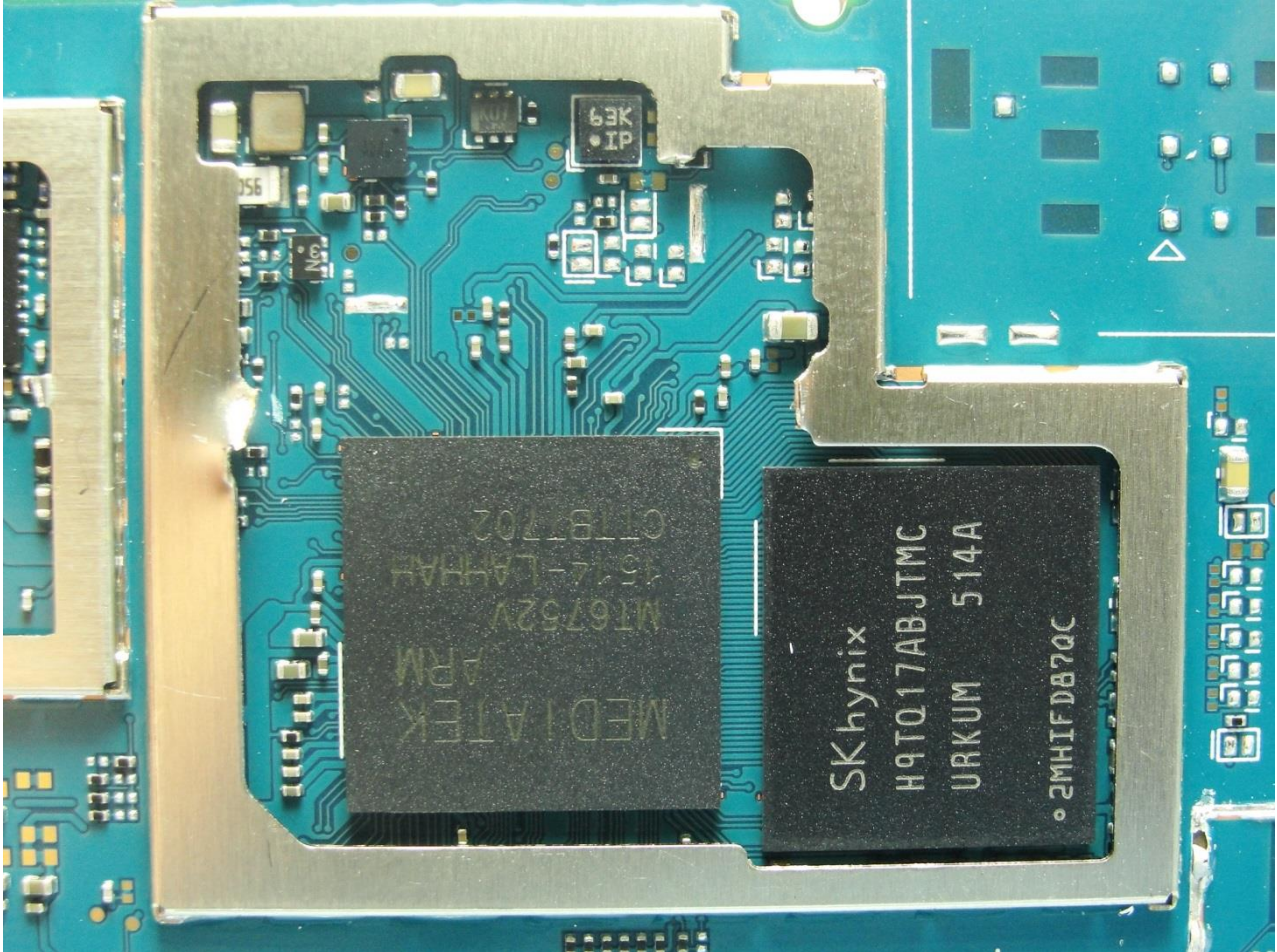

3. Internal Photograph of EUT

Brand Name: SONY / Type Name: PM-0892-BV

Brand Name: SONY / Type Name: PM-0892-BV

Brand Name: SONY / Type Name: PM-0892-BV

Brand Name: SONY / Type Name: PM-0892-BV

Brand Name: SONY / Type Name: PM-0892-BV

Brand Name: SONY / Type Name: PM-0892-BV

Brand Name: SONY / Type Name: PM-0892-BV

Brand Name: SONY / Type Name: PM-0892-BV

Brand Name: SONY / Type Name: PM-0892-BV

Brand Name: SONY / Type Name: PM-0892-BV