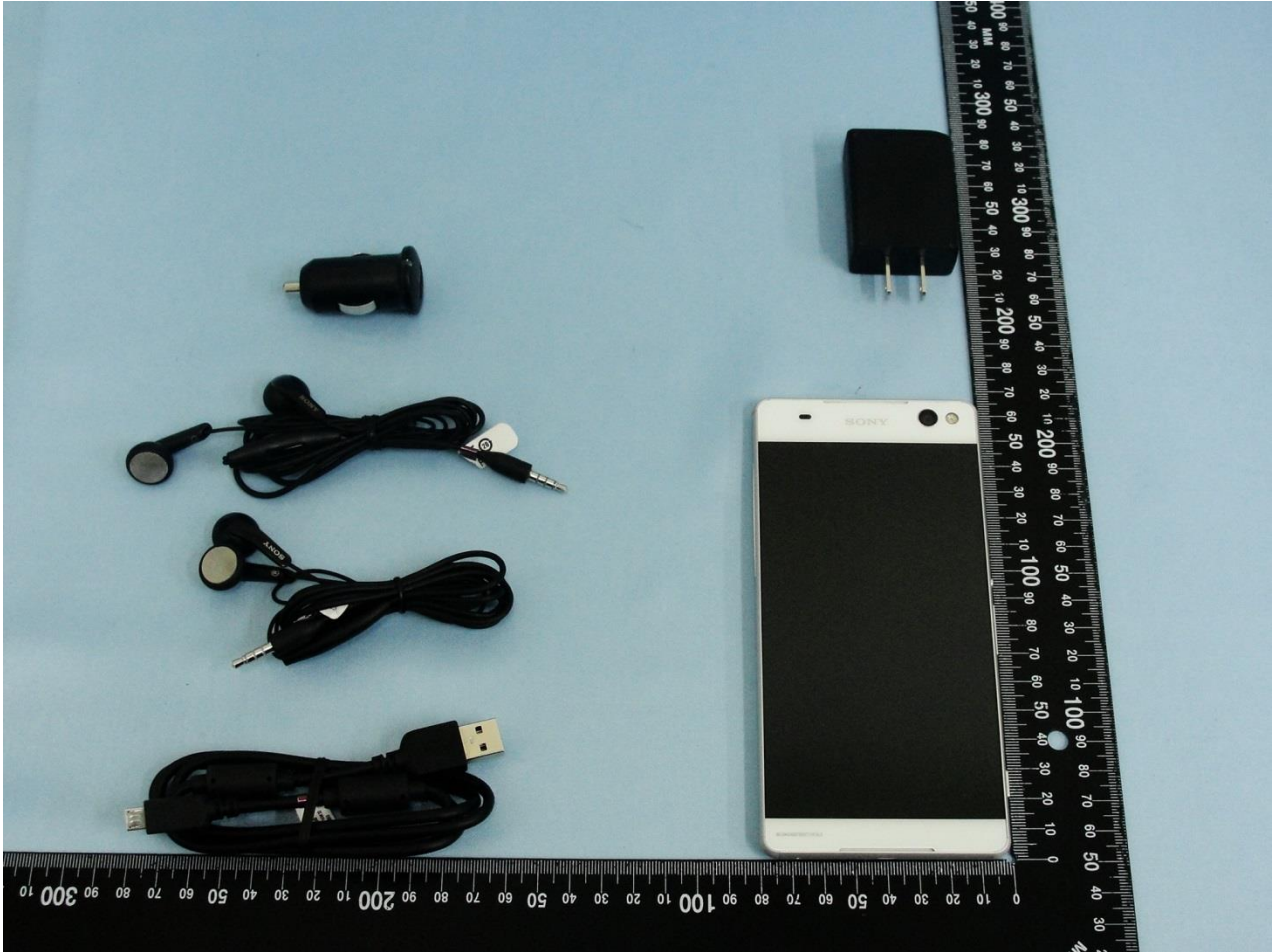

Brand Name: SONY / Type Name: PM-0891-BV