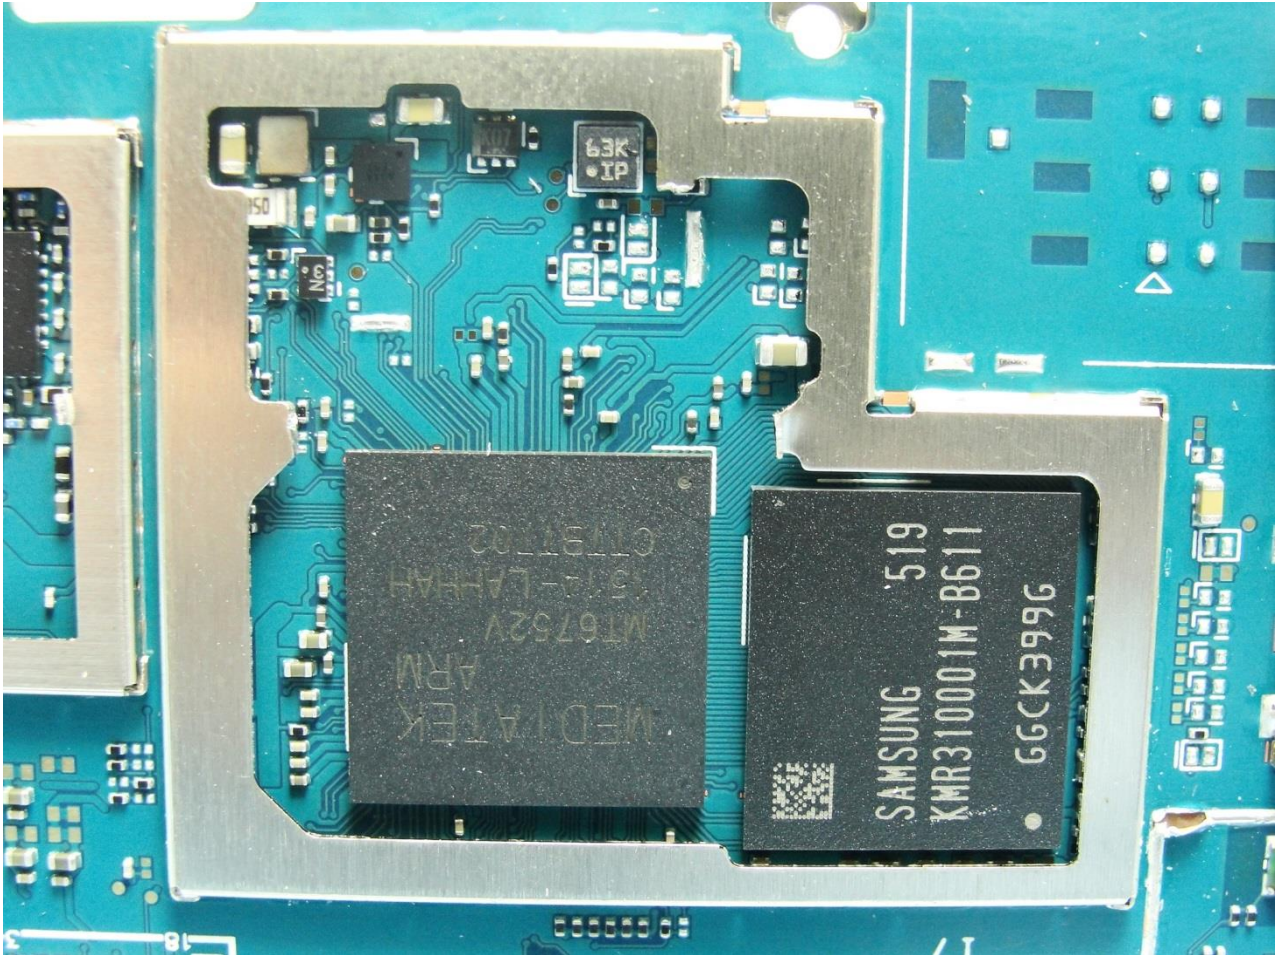

Brand Name: SONY / Type Name: PM-0890-BV

Brand Name: SONY / Type Name: PM-0890-BV

Brand Name: SONY / Type Name: PM-0890-BV

Brand Name: SONY / Type Name: PM-0890-BV

Brand Name: SONY / Type Name: PM-0890-BV

Brand Name: SONY / Type Name: PM-0890-BV

Brand Name: SONY / Type Name: PM-0890-BV

Brand Name: SONY / Type Name: PM-0890-BV

Brand Name: SONY / Type Name: PM-0890-BV

GPS & Bluetooth & WLAN Antenna

Brand Name: SONY / Type Name: PM-0890-BV