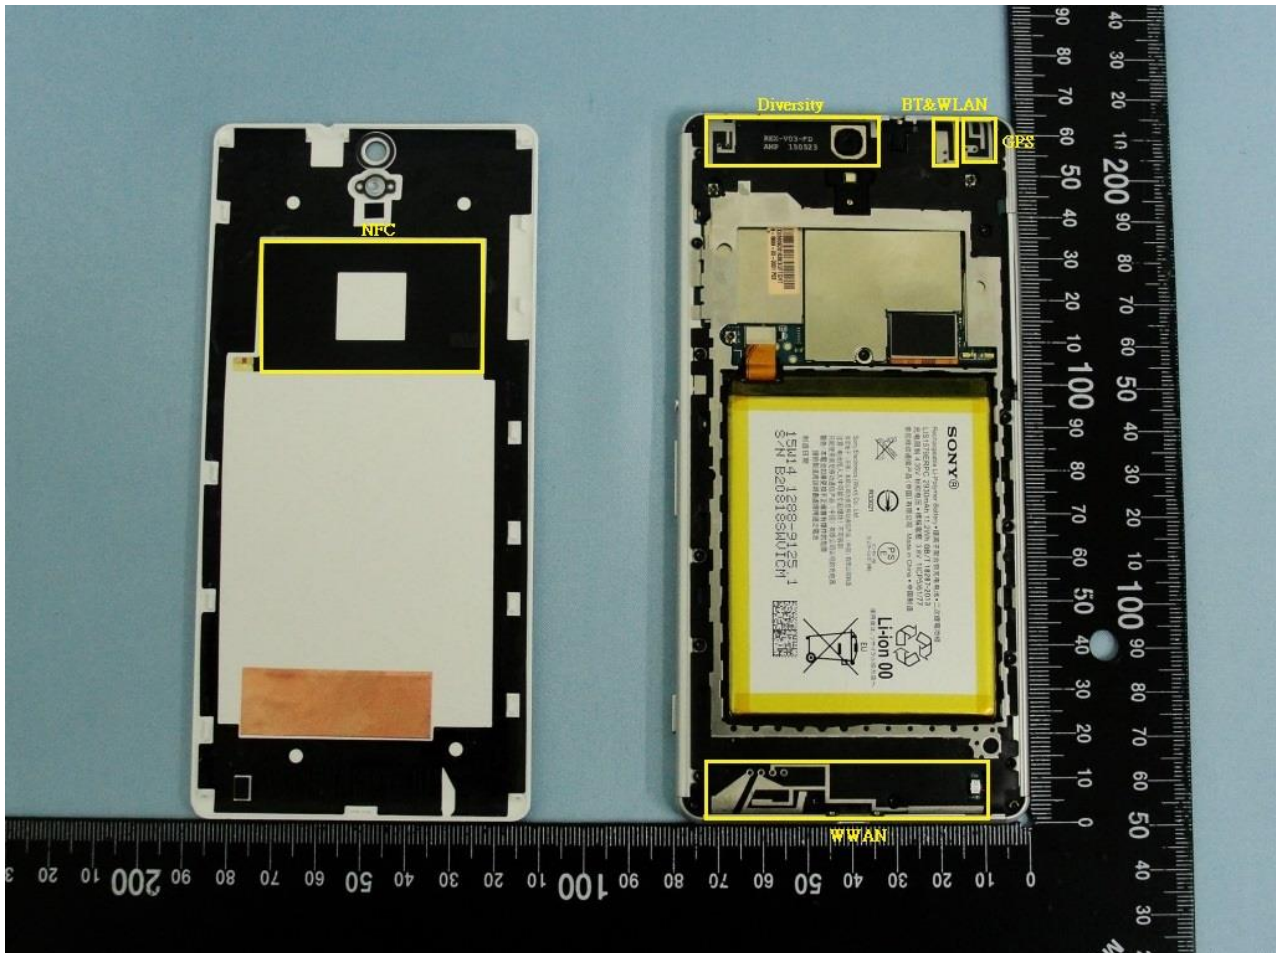

3. Internal Photograph of EUT

Brand Name: SONY / Type Name: PM-0890-BV

Brand Name: SONY / Type Name: PM-0890-BV

Brand Name: SONY / Type Name: PM-0890-BV

Brand Name: SONY / Type Name: PM-0890-BV

Brand Name: SONY / Type Name: PM-0890-BV

Brand Name: SONY / Type Name: PM-0890-BV

Brand Name: SONY / Type Name: PM-0890-BV

Brand Name: SONY / Type Name: PM-0890-BV

Brand Name: SONY / Type Name: PM-0890-BV

Brand Name: SONY / Type Name: PM-0890-BV