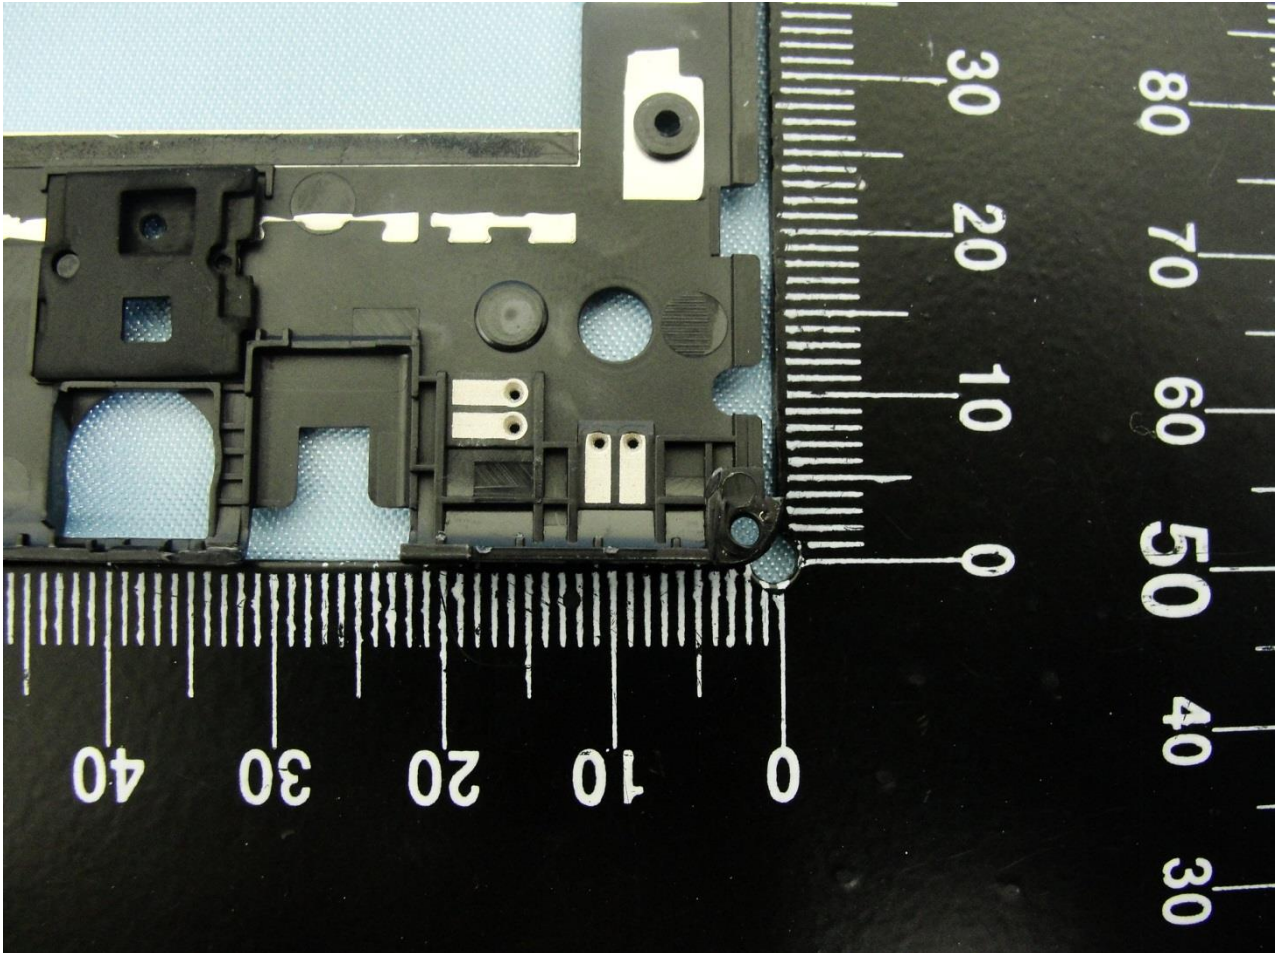

Brand Name: SONY / Type Name: PM-0890-BV

Brand Name: SONY / Type Name: PM-0890-BV

Brand Name: SONY / Type Name: PM-0890-BV

Brand Name: SONY / Type Name: PM-0890-BV

GPS & Bluetooth & WLAN Antenna

Brand Name: SONY / Type Name: PM-0890-BV