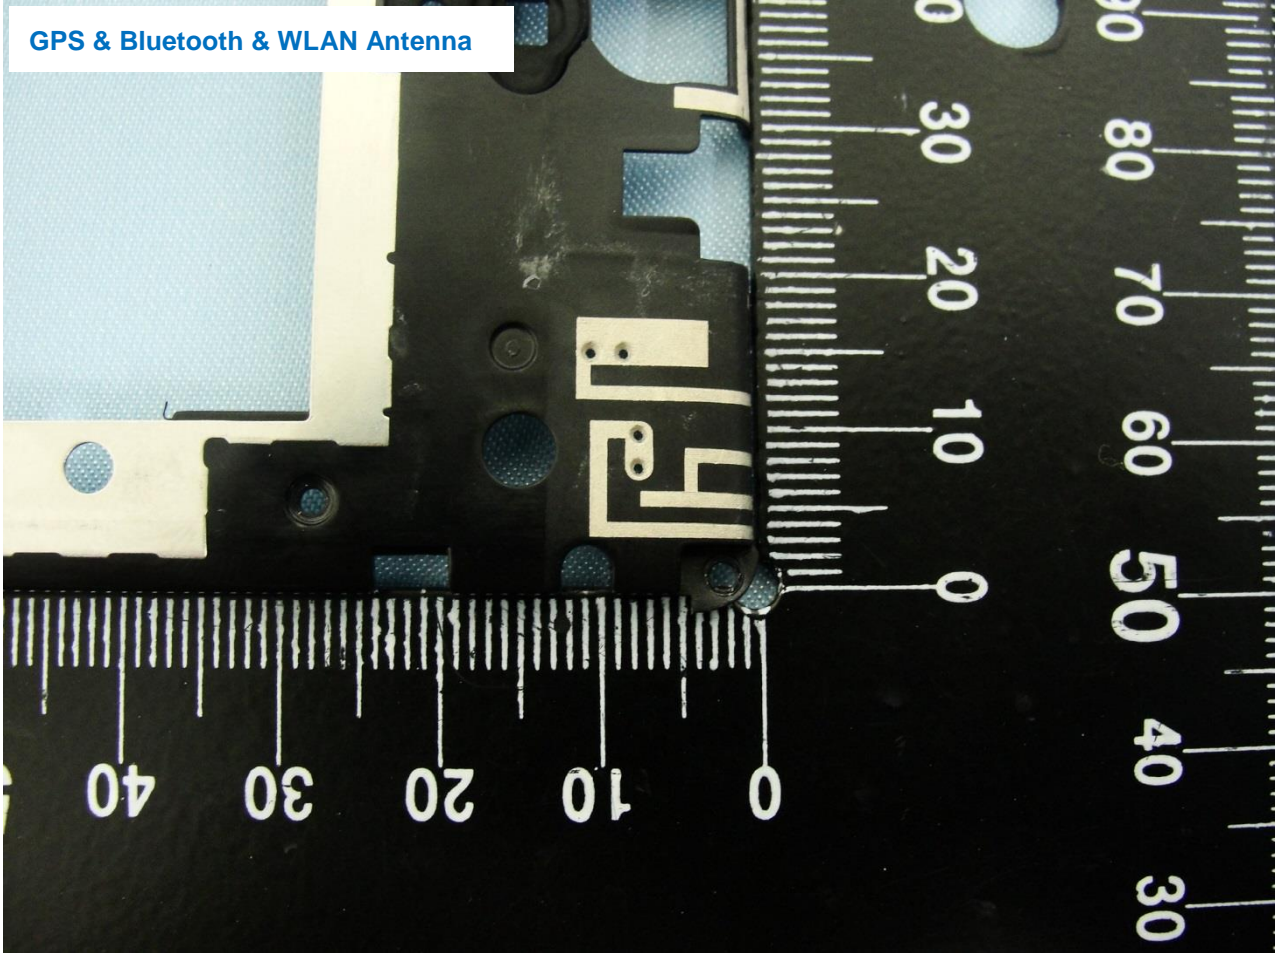

Brand Name: SONY / Type Name: PM-0890-BV

Brand Name: SONY / Type Name: PM-0890-BV

Brand Name: SONY / Type Name: PM-0890-BV

Brand Name: SONY / Type Name: PM-0890-BV

GPS & Bluetooth & WLAN Antenna

Brand Name: SONY / Type Name: PM-0890-BV