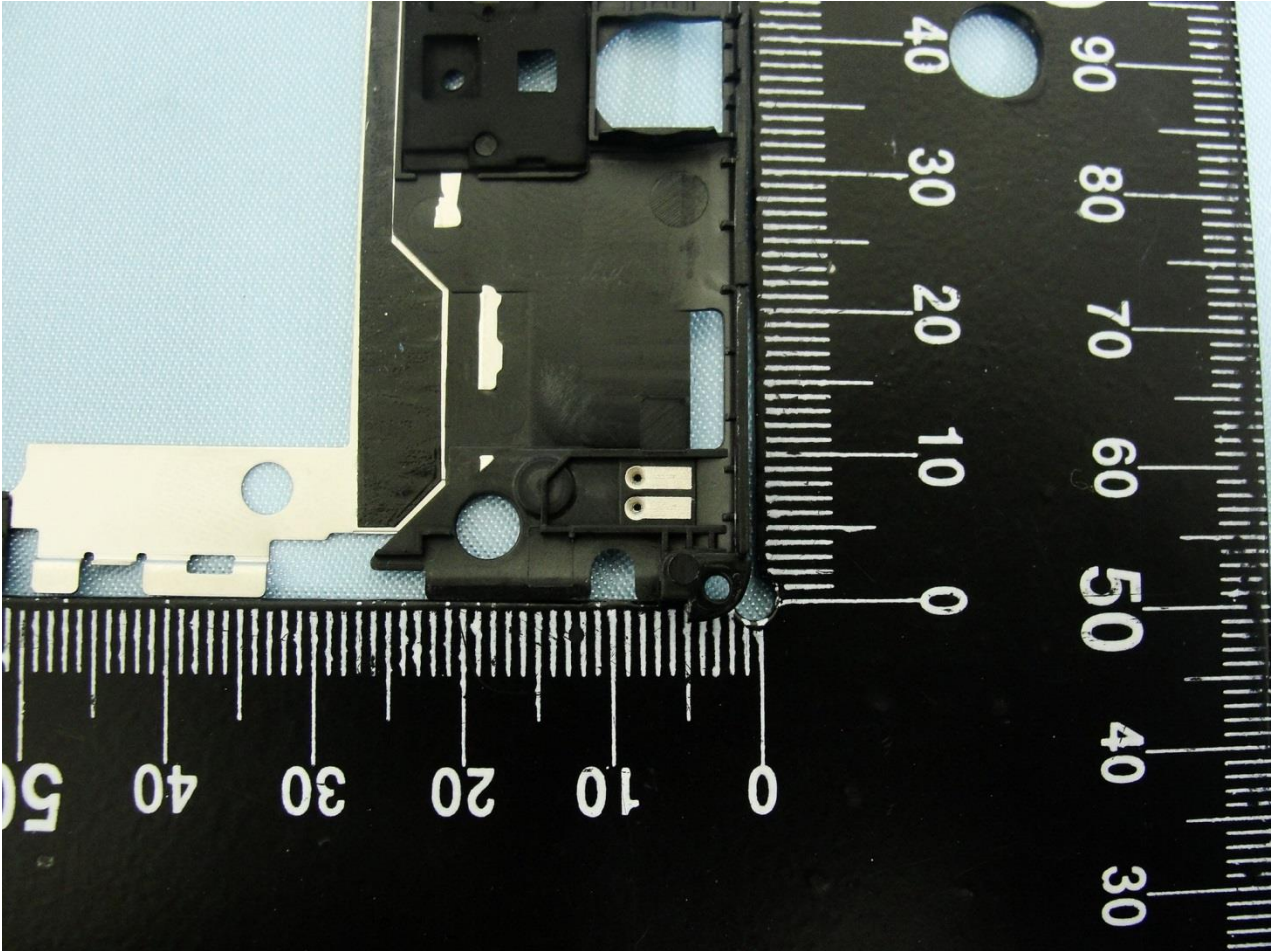

Brand Name: SONY / Type Name: PM-0890-BV