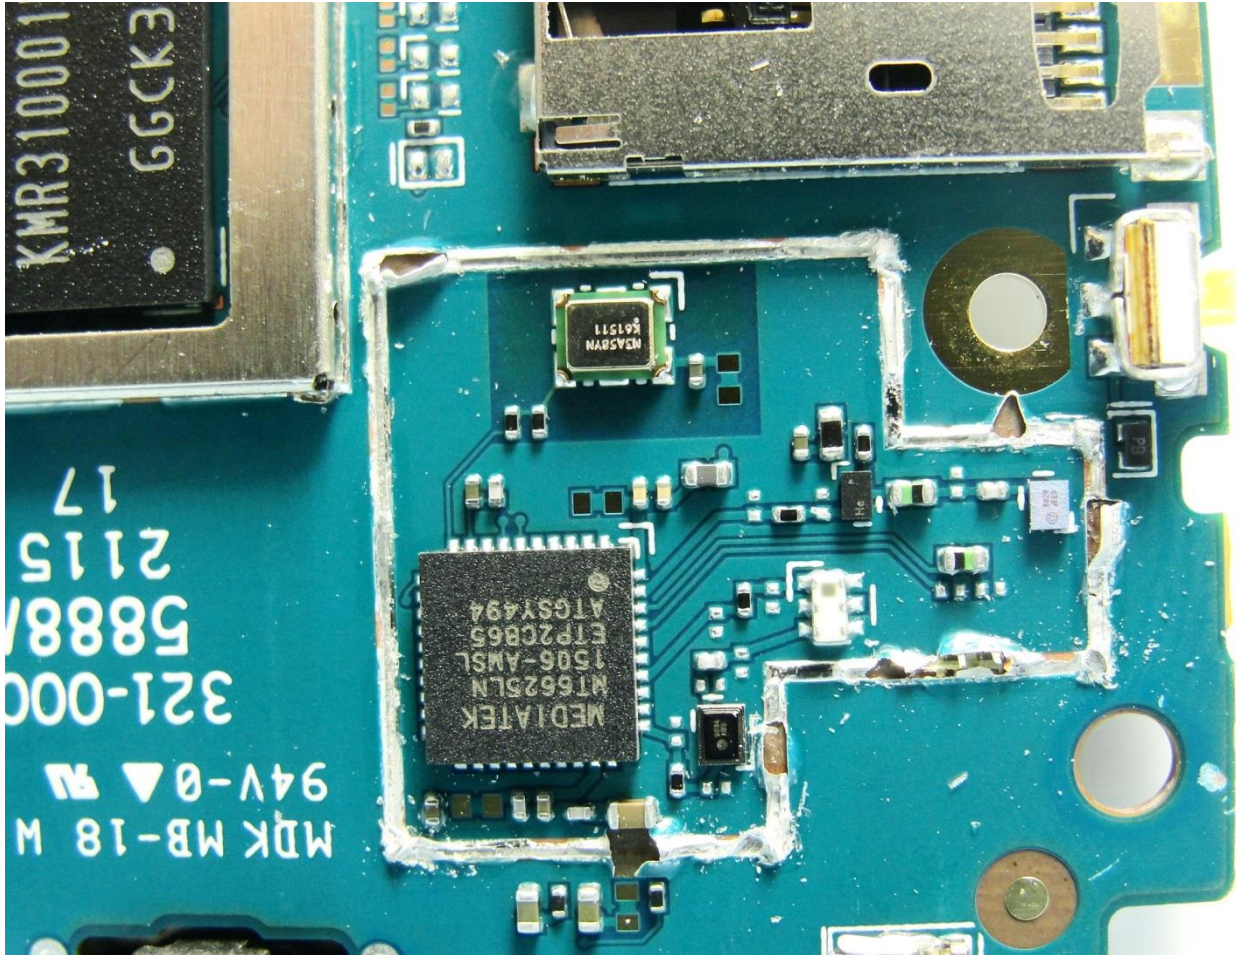

Brand Name: SONY / Type Name: PM-0890-BV

Brand Name: SONY / Type Name: PM-0890-BV

Brand Name: SONY / Type Name: PM-0890-BV

Brand Name: SONY / Type Name: PM-0890-BV

Brand Name: SONY / Type Name: PM-0890-BV

Brand Name: SONY / Type Name: PM-0890-BV

Brand Name: SONY / Type Name: PM-0890-BV

Brand Name: SONY / Type Name: PM-0890-BV

Brand Name: SONY / Type Name: PM-0890-BV

GPS & Bluetooth & WLAN Antenna

Brand Name: SONY / Type Name: PM-0890-BV