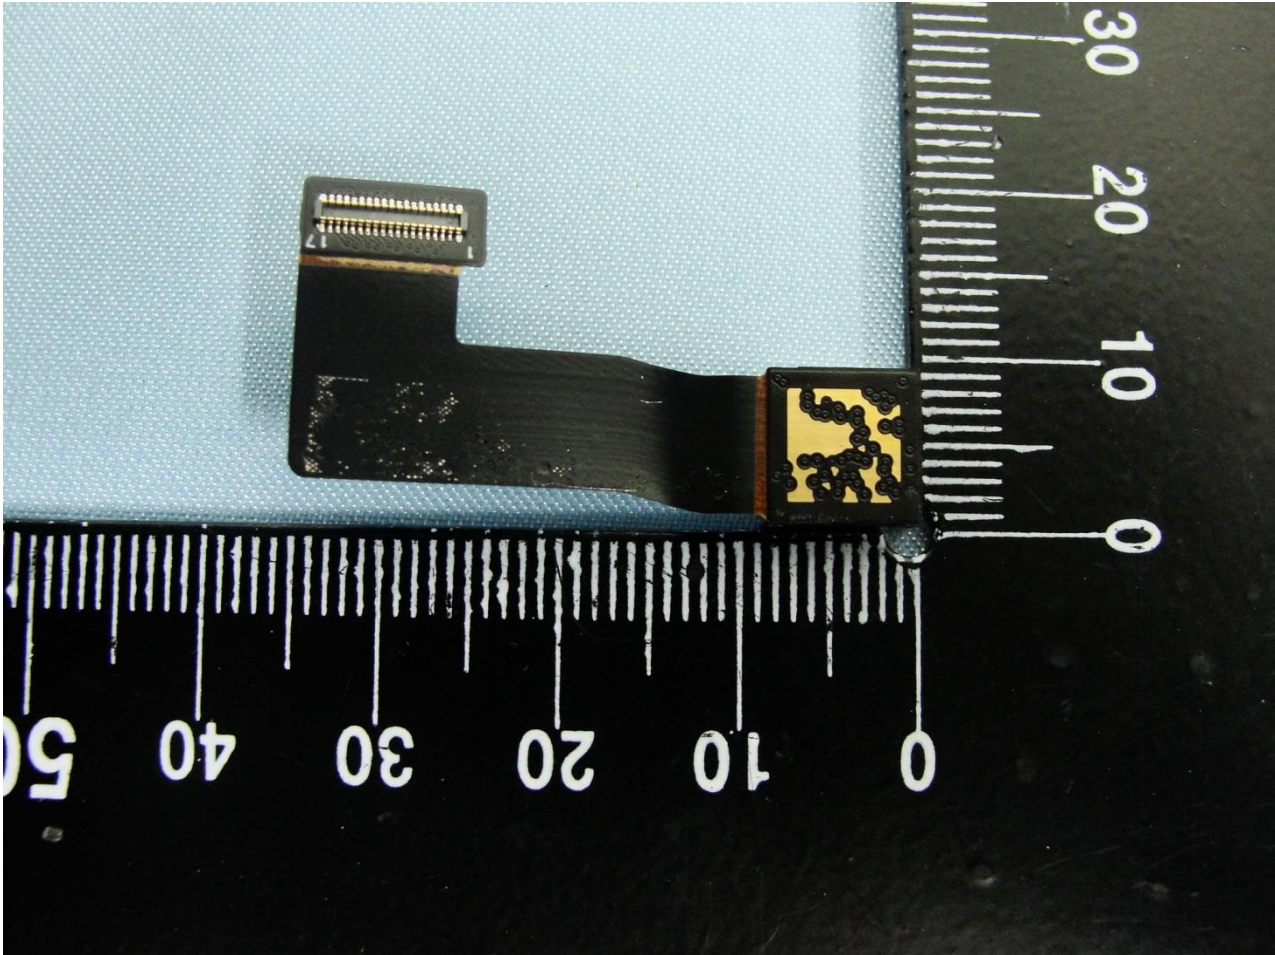

3. Internal Photograph of EUT

Brand Name: SONY / Type Name: PM-0890-BV

Brand Name: SONY / Type Name: PM-0890-BV

Brand Name: SONY / Type Name: PM-0890-BV

Brand Name: SONY / Type Name: PM-0890-BV

Brand Name: SONY / Type Name: PM-0890-BV

Brand Name: SONY / Type Name: PM-0890-BV

Brand Name: SONY / Type Name: PM-0890-BV

Brand Name: SONY / Type Name: PM-0890-BV

Brand Name: SONY / Type Name: PM-0890-BV

Brand Name: SONY / Type Name: PM-0890-BV