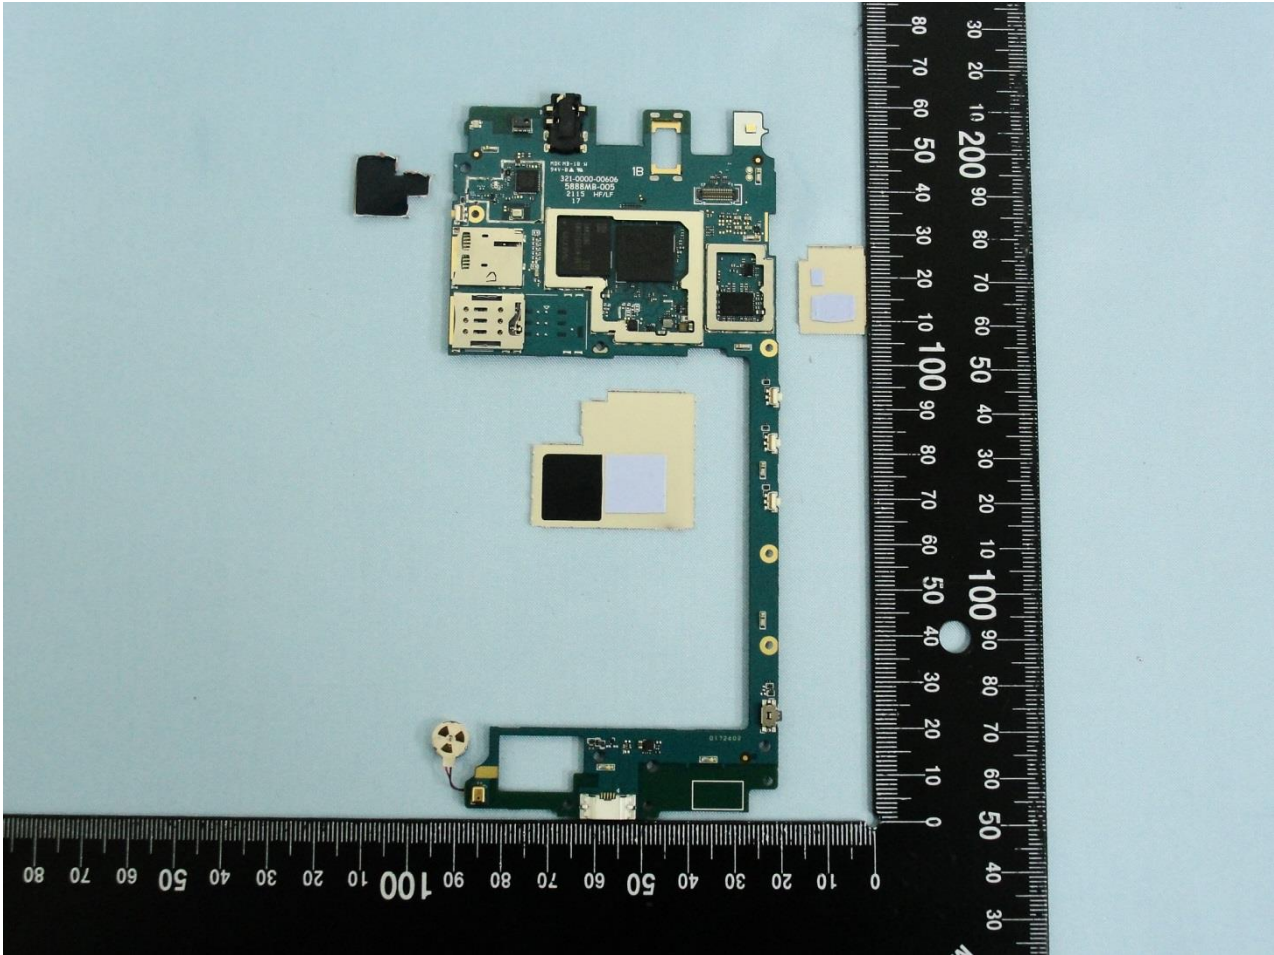

3. Internal Photograph of EUT

Brand Name: SONY / Type Name: PM-0890-BV

Brand Name: SONY / Type Name: PM-0890-BV

Brand Name: SONY / Type Name: PM-0890-BV

Brand Name: SONY / Type Name: PM-0890-BV

Brand Name: SONY / Type Name: PM-0890-BV

Brand Name: SONY / Type Name: PM-0890-BV

Brand Name: SONY / Type Name: PM-0890-BV

Brand Name: SONY / Type Name: PM-0890-BV

Brand Name: SONY / Type Name: PM-0890-BV

Brand Name: SONY / Type Name: PM-0890-BV