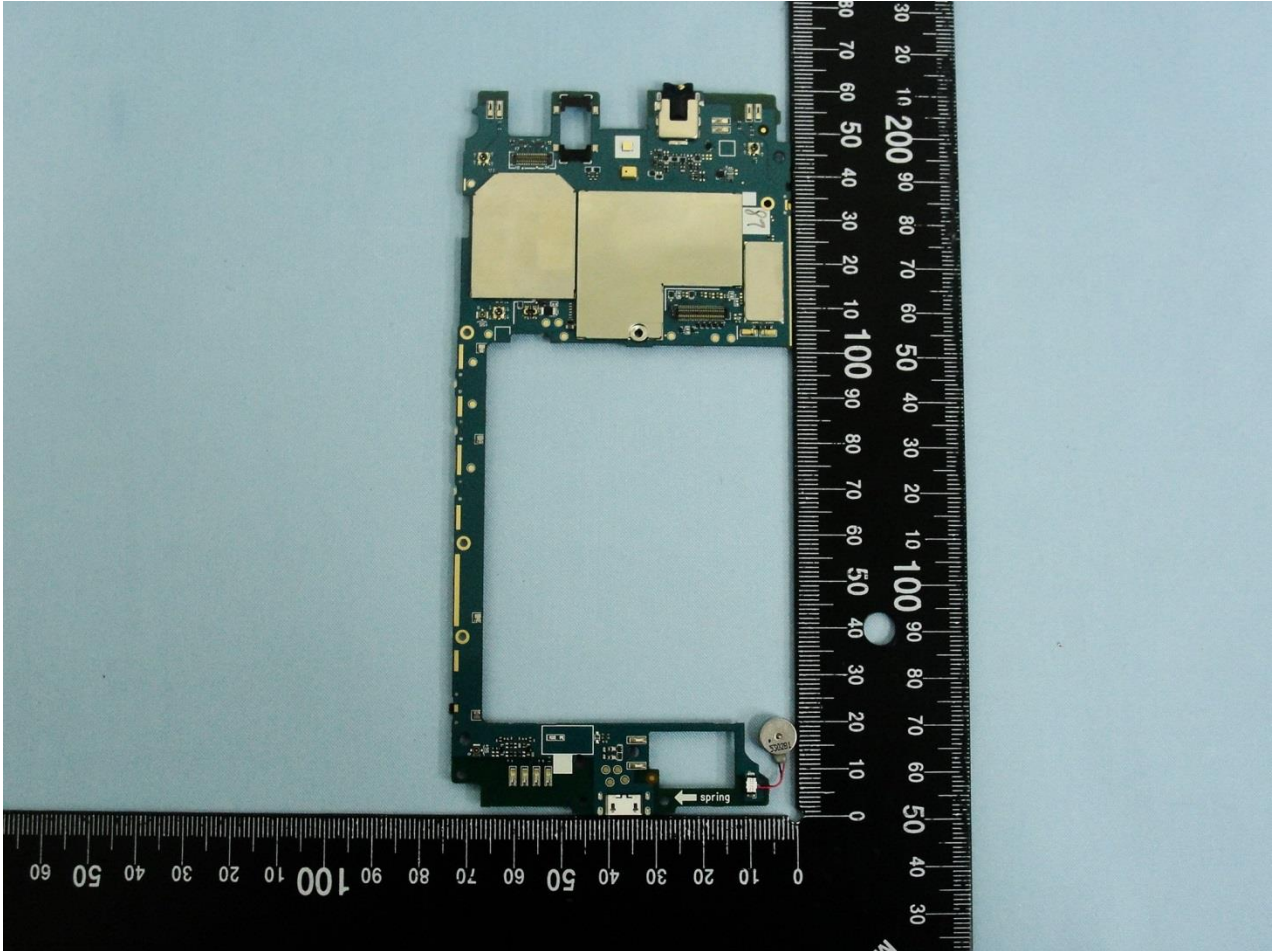

3. Internal Photograph of EUT

Brand Name: SONY / Type Name: PM-0890-BV

Brand Name: SONY / Type Name: PM-0890-BV

Brand Name: SONY / Type Name: PM-0890-BV

Brand Name: SONY / Type Name: PM-0890-BV

Brand Name: SONY / Type Name: PM-0890-BV

Brand Name: SONY / Type Name: PM-0890-BV

Brand Name: SONY / Type Name: PM-0890-BV

Brand Name: SONY / Type Name: PM-0890-BV

Brand Name: SONY / Type Name: PM-0890-BV

Brand Name: SONY / Type Name: PM-0890-BV