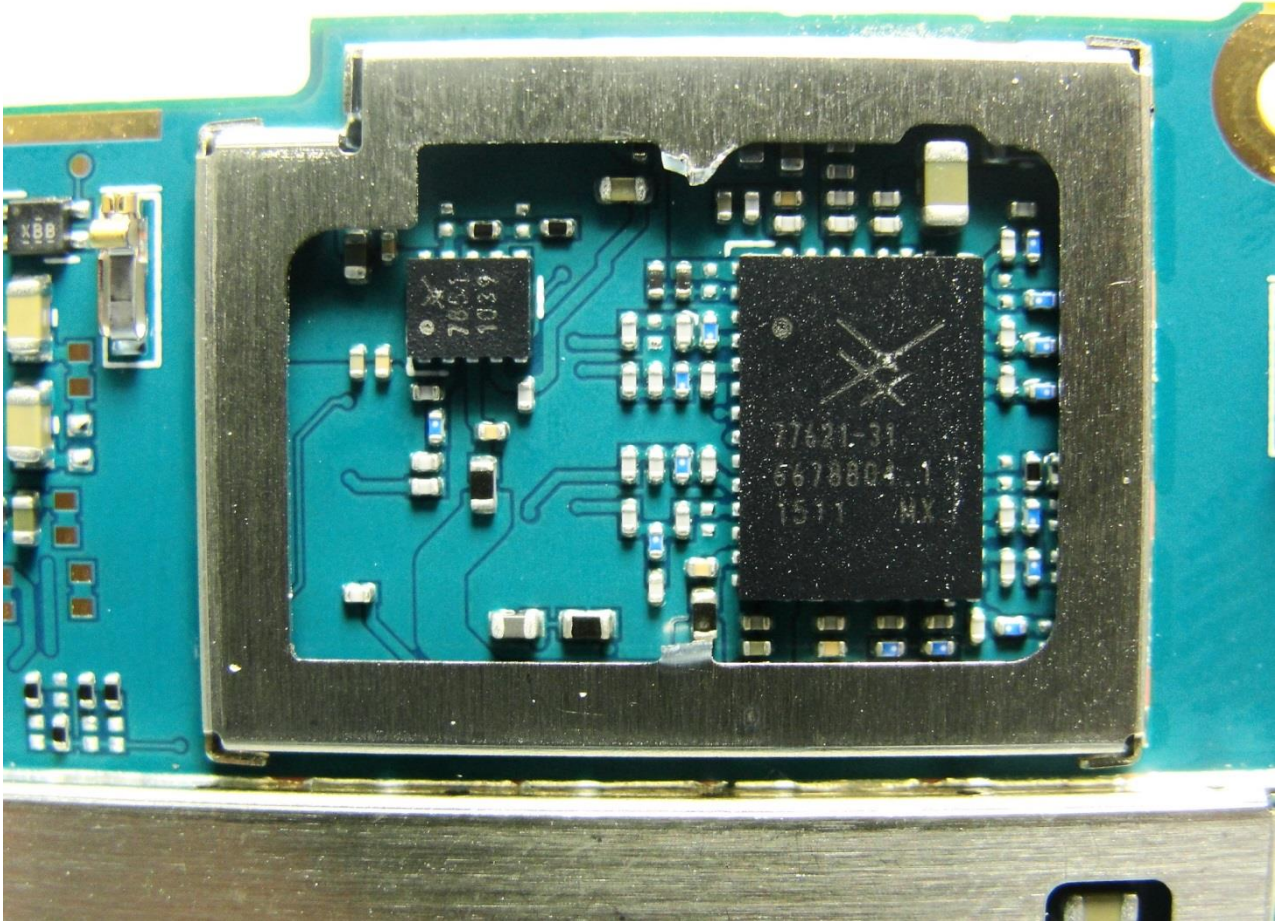

Brand Name: SONY / Type Name: PM-0890-BV

Brand Name: SONY / Type Name: PM-0890-BV

Brand Name: SONY / Type Name: PM-0890-BV

Brand Name: SONY / Type Name: PM-0890-BV

Brand Name: SONY / Type Name: PM-0890-BV

Brand Name: SONY / Type Name: PM-0890-BV

Brand Name: SONY / Type Name: PM-0890-BV

Brand Name: SONY / Type Name: PM-0890-BV

Brand Name: SONY / Type Name: PM-0890-BV

GPS & Bluetooth & WLAN Antenna

Brand Name: SONY / Type Name: PM-0890-BV