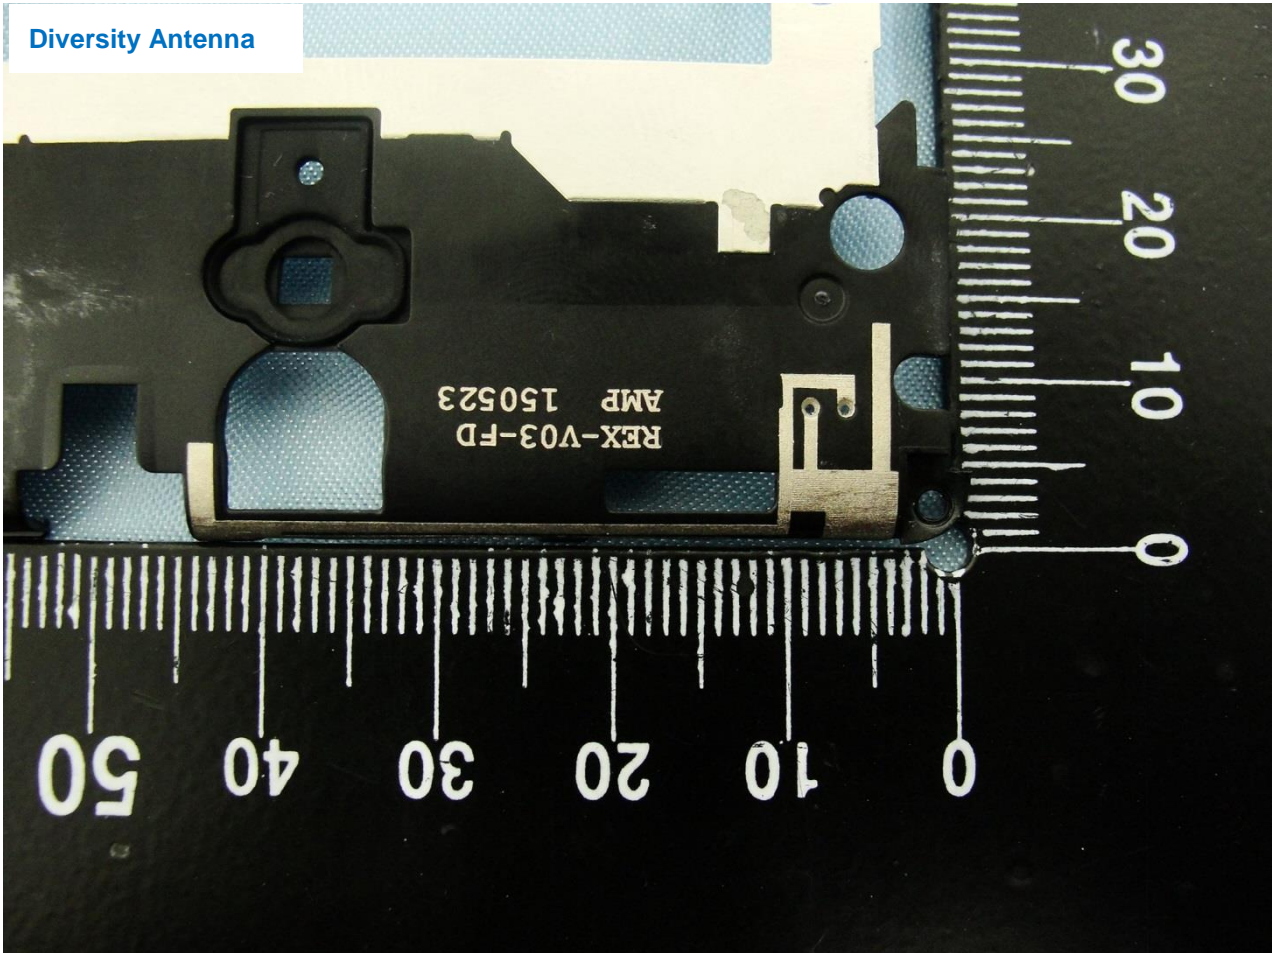

Brand Name: SONY / Type Name: PM-0890-BV

Diversity Antenna