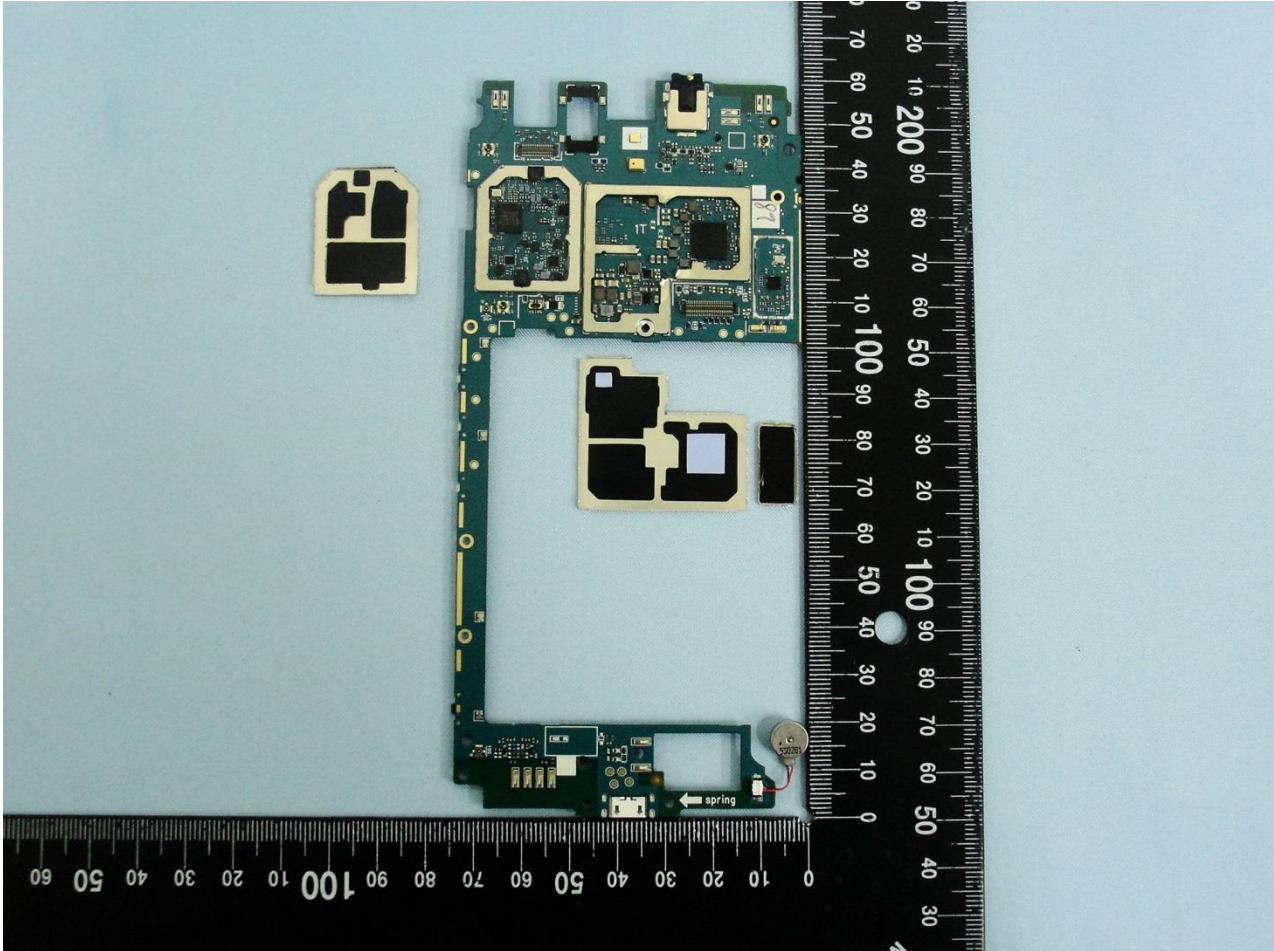

3. Internal Photograph of EUT

Brand Name: SONY / Type Name: PM-0890-BV

Brand Name: SONY / Type Name: PM-0890-BV

Brand Name: SONY / Type Name: PM-0890-BV

Brand Name: SONY / Type Name: PM-0890-BV

Brand Name: SONY / Type Name: PM-0890-BV

Brand Name: SONY / Type Name: PM-0890-BV

Brand Name: SONY / Type Name: PM-0890-BV

Brand Name: SONY / Type Name: PM-0890-BV

Brand Name: SONY / Type Name: PM-0890-BV

Brand Name: SONY / Type Name: PM-0890-BV