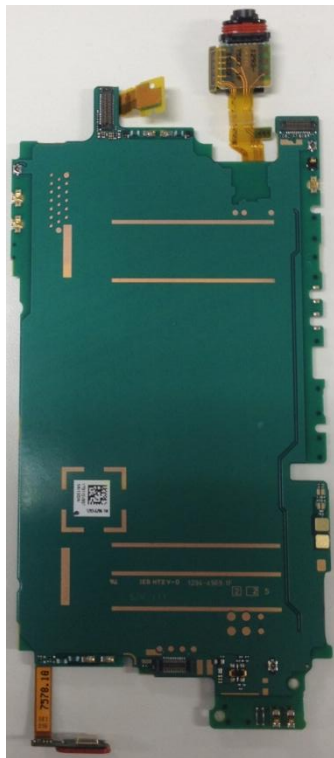

## FCC ID: PY7-PM0882 Internal Photos

**Without Rear Panel**

**Rear Panel**

**With PWB**

**Without PWB**

## Internal PWB with/without Shield cases – Front (LCD)-side:

Internal PWB with Shield cases (Front-side)

Internal PWB without Shield cases (Front-side)

## Internal PWB with Shield cases - Rear-side:

Internal PWB with Shield cases (Rear-side)