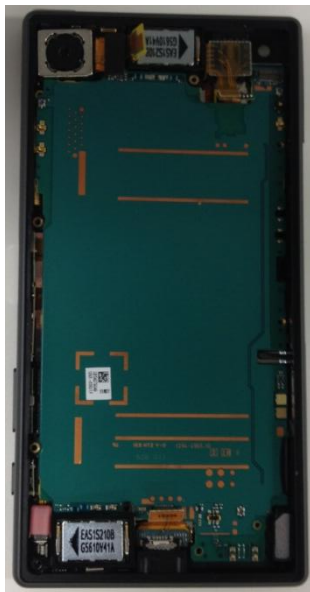

## FCC ID: PY7-PM0882 Internal Photos

**Without Rear Panel**

**Rear Panel**

**With PWB**

**Without PWB**

## Internal PWB with/without Shield cases – Front (LCD)-side:

Internal PWB with Shield cases (Front-side)

Internal PWB without Shield cases (Front-side)