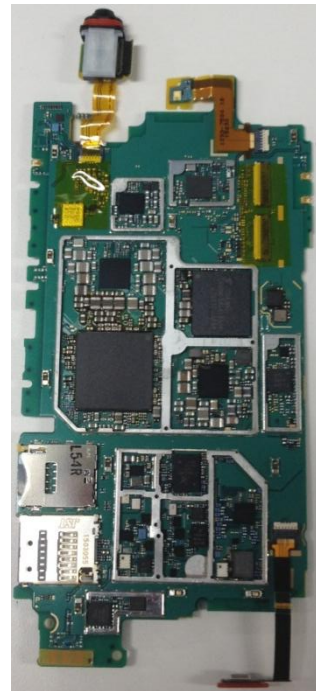

## FCC ID: PY7-PM0882 Internal Photos

**Without Rear Panel**

**Rear Panel**

**With PWB**

**Without PWB**

## Internal PWB with/without Shield cases – Front (LCD)-side:

Internal PWB with Shield cases (Front-side)

Internal PWB without Shield cases (Front-side)