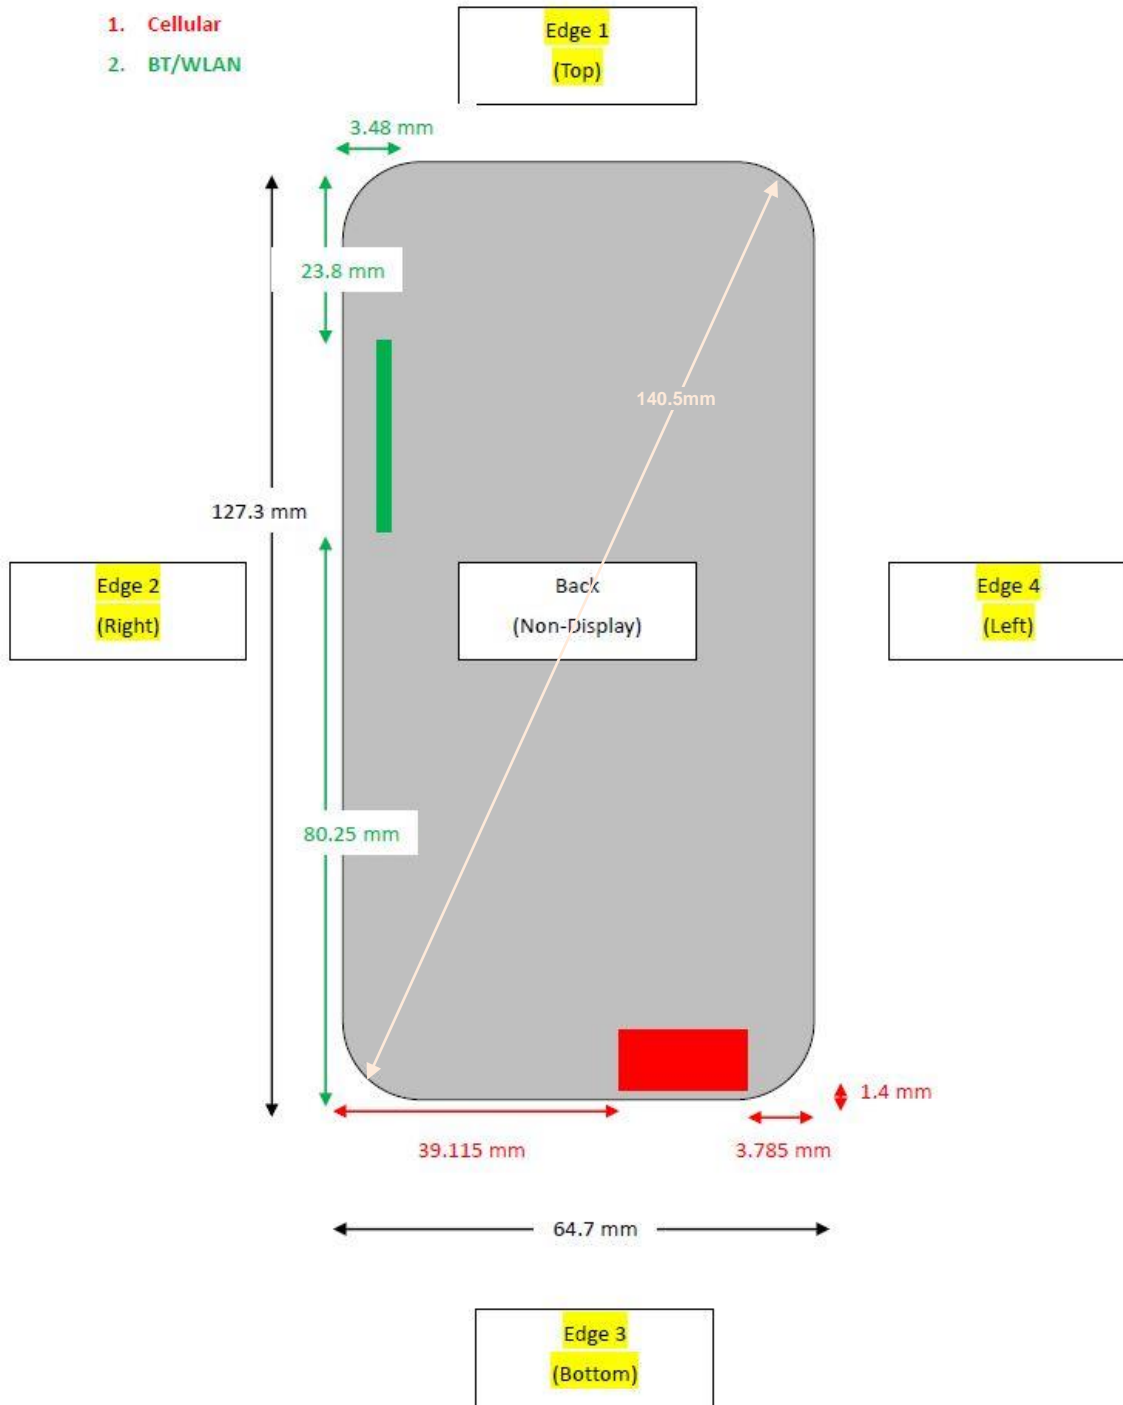

Appendix D. Antenna Location

Appendix D. SAR Test Setup Photos

Right Cheek

Right Tilted

Left Cheek

Left Tilted

Front, Test Separation 15 mm

Back, Test Separation 15 mm

Front, Test Separation 10 mm

Back, Test Separation 10 mm

Right Side, Test Separation 10 mm

Left Side, Test Separation 10 mm

Bottom Side, Test Separation 10 mm

Top Side, Test Separation 10 mm