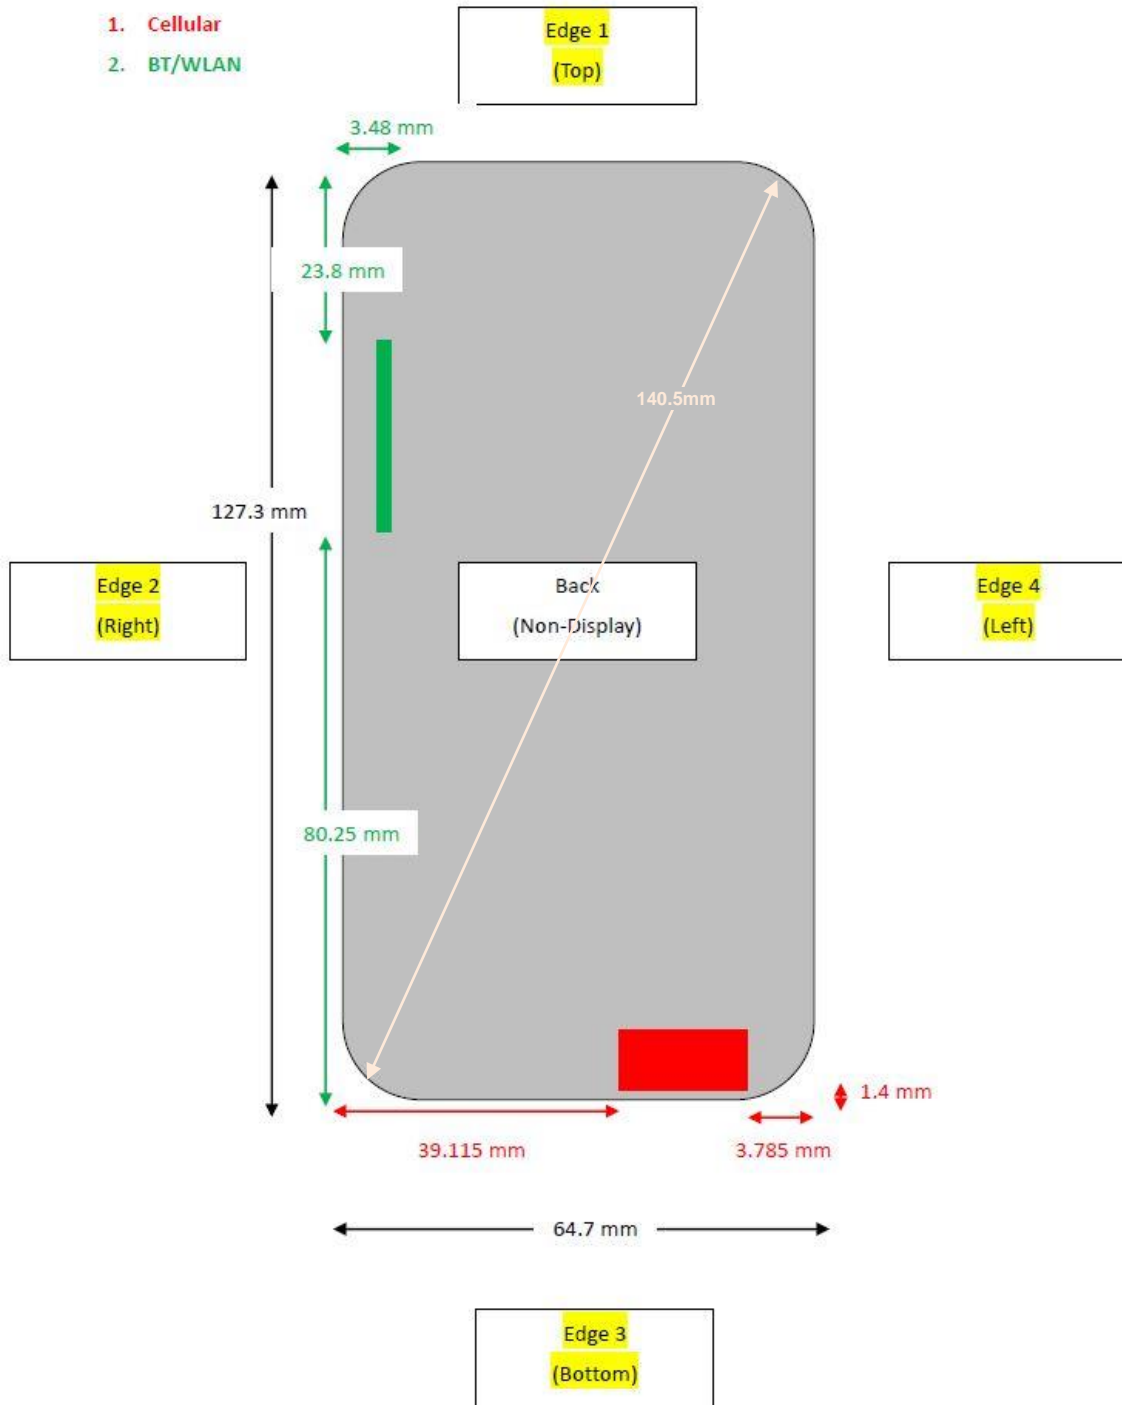

### Appendix D. Antenna Location

Appendix D. SAR Test Setup Photos

Right Cheek

Right Tilted

Left Cheek

Left Tilted

Front, Test Separation 15 mm

Back, Test Separation 15 mm

Front, Test Separation 10 mm

Back, Test Separation 10 mm

Right Side, Test Separation 10 mm

Left Side, Test Separation 10 mm

Bottom Side, Test Separation 10 mm

Top Side, Test Separation 10 mm