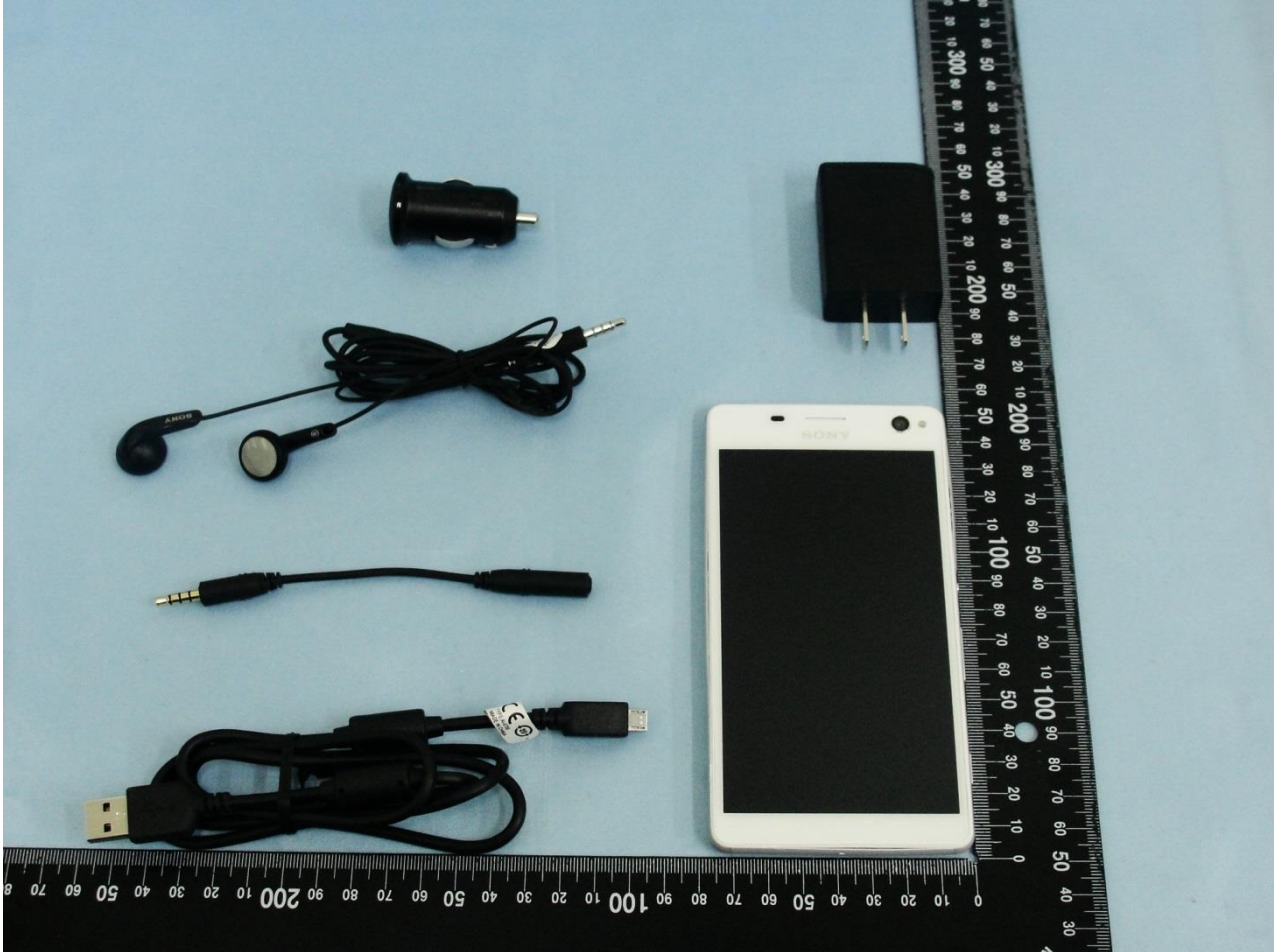

**1. External Photograph of EUT**

**Brand Name: SONY / Type Name: PM-0865-BV**

Brand Name: SONY / Type Name: PM-0865-BV

2. **Photograph of Accessory**

Brand Name: SONY / Type Name: PM-0865-BV

Specification of Accessory		
AC Adapter	Brand Name	Sony
	Model Name	EP800
Car Charger	Brand Name	Sony
	Model Name	AN400
Battery	Brand Name	Sony
	Model Name	Ram
Earphone	Brand Name	Sony
	Model Name	MH410c
USB Cable	Brand Name	Sony
	Model Name	EC450

Remark: For accessories equipped with this EUT, please refer to the following photos.

Brand Name: SONY / Type Name: PM-0865-BV

Brand Name: SONY / Type Name: PM-0865-BV

AC Adapter

Brand Name: SONY / Type Name: PM-0865-BV

Car Charger

Brand Name: SONY / Type Name: PM-0865-BV

Battery

Brand Name: SONY / Type Name: PM-0865-BV