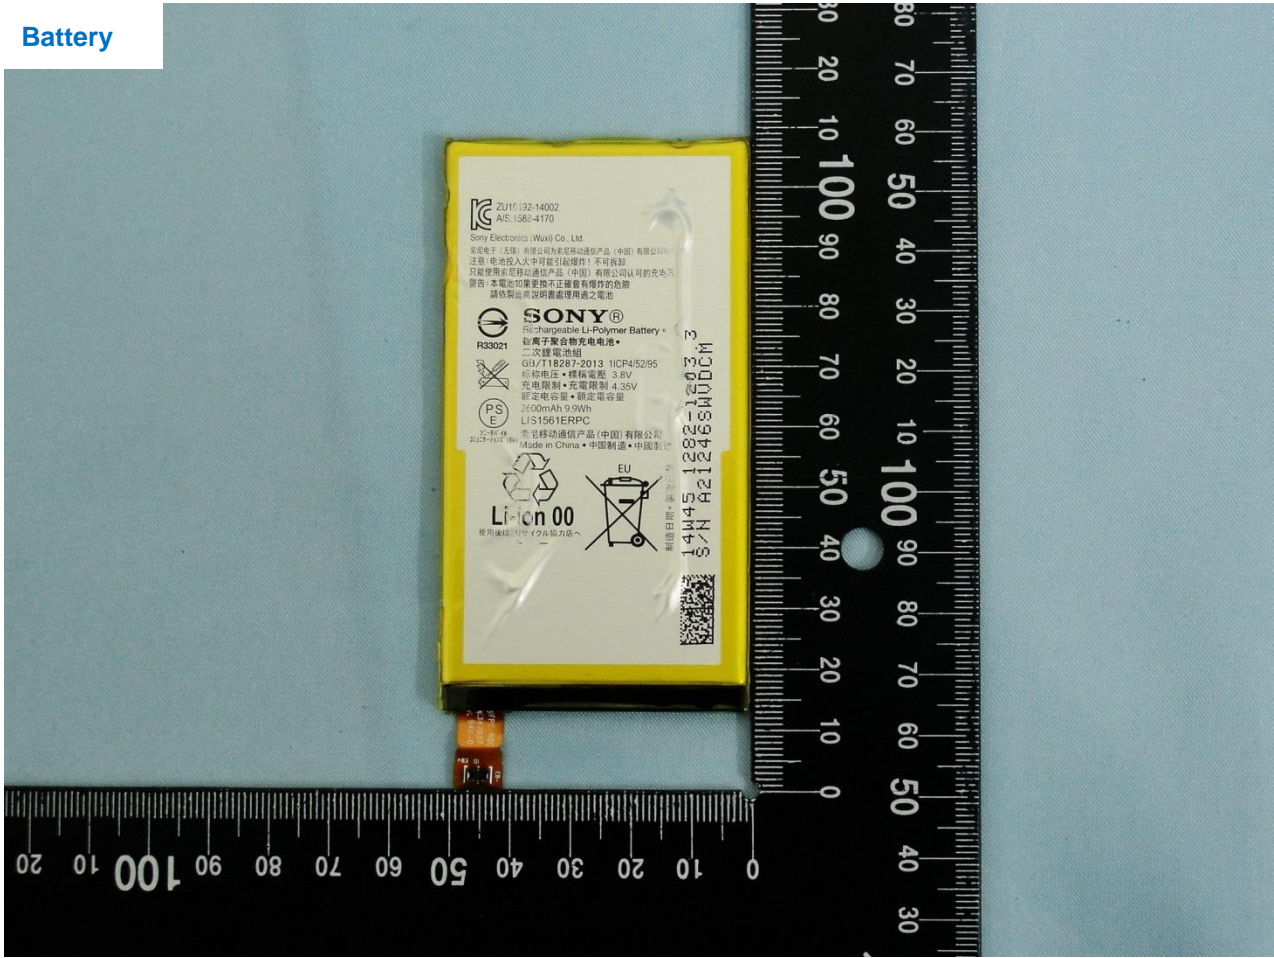

Brand Name: SONY / Type Name: PM-0865-BV

Battery