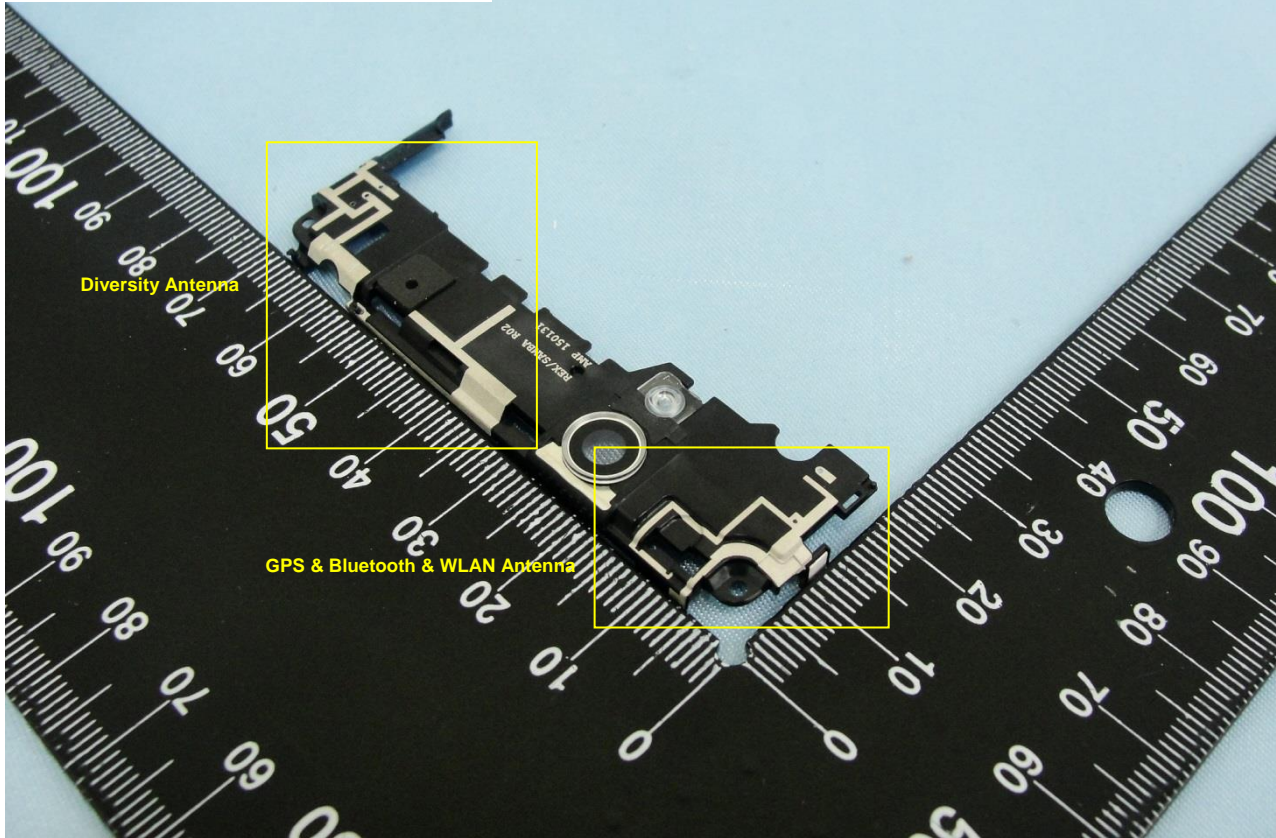

Brand Name: SONY / Type Name: PM-0865-BV

WWAN Antenna

Brand Name: SONY / Type Name: PM-0865-BV

Brand Name: SONY / Type Name: PM-0865-BV

Diversity Antenna

GPS & Bluetooth & WLAN Antenna

Brand Name: SONY / Type Name: PM-0865-BV