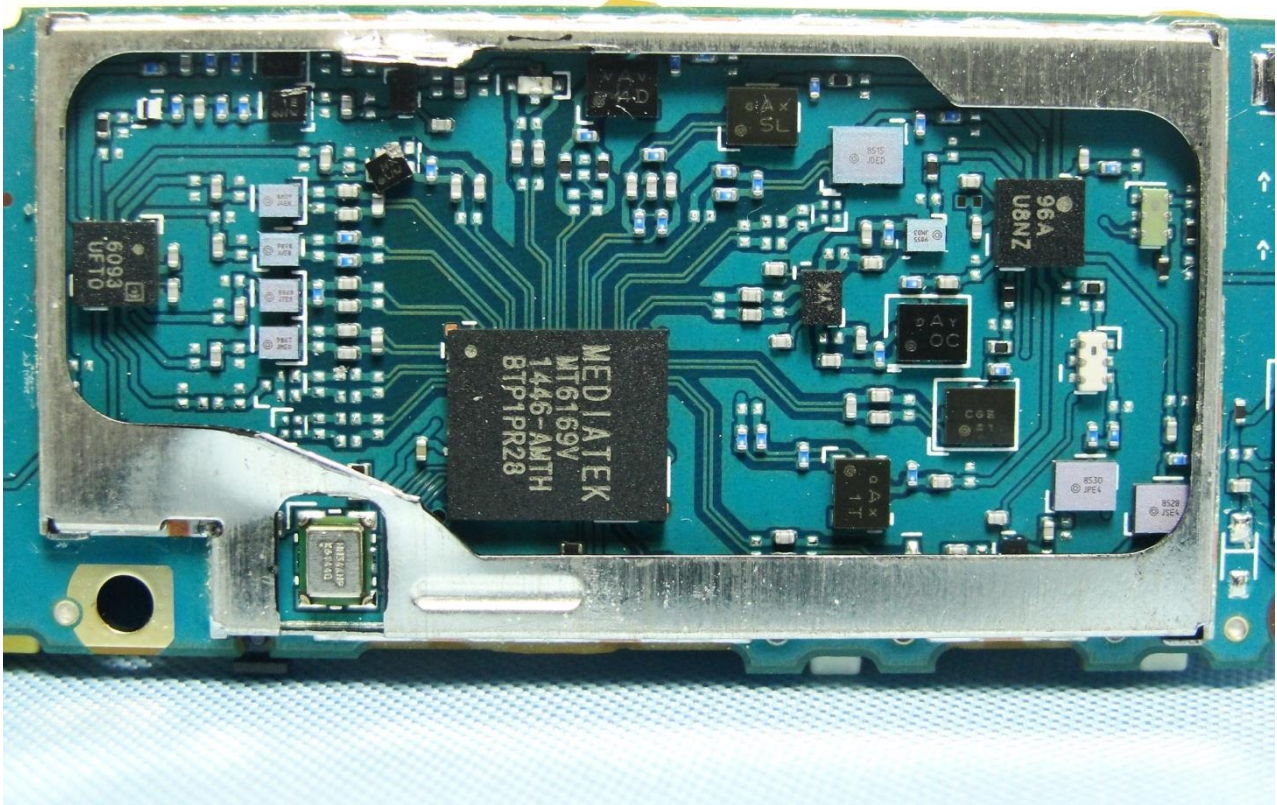

3. Internal Photograph of EUT

Brand Name: SONY / Type Name: PM-0865-BV

Brand Name: SONY / Type Name: PM-0865-BV

Brand Name: SONY / Type Name: PM-0865-BV

Brand Name: SONY / Type Name: PM-0865-BV

Brand Name: SONY / Type Name: PM-0865-BV

Brand Name: SONY / Type Name: PM-0865-BV

Brand Name: SONY / Type Name: PM-0865-BV

Brand Name: SONY / Type Name: PM-0865-BV

Brand Name: SONY / Type Name: PM-0865-BV

Brand Name: SONY / Type Name: PM-0865-BV