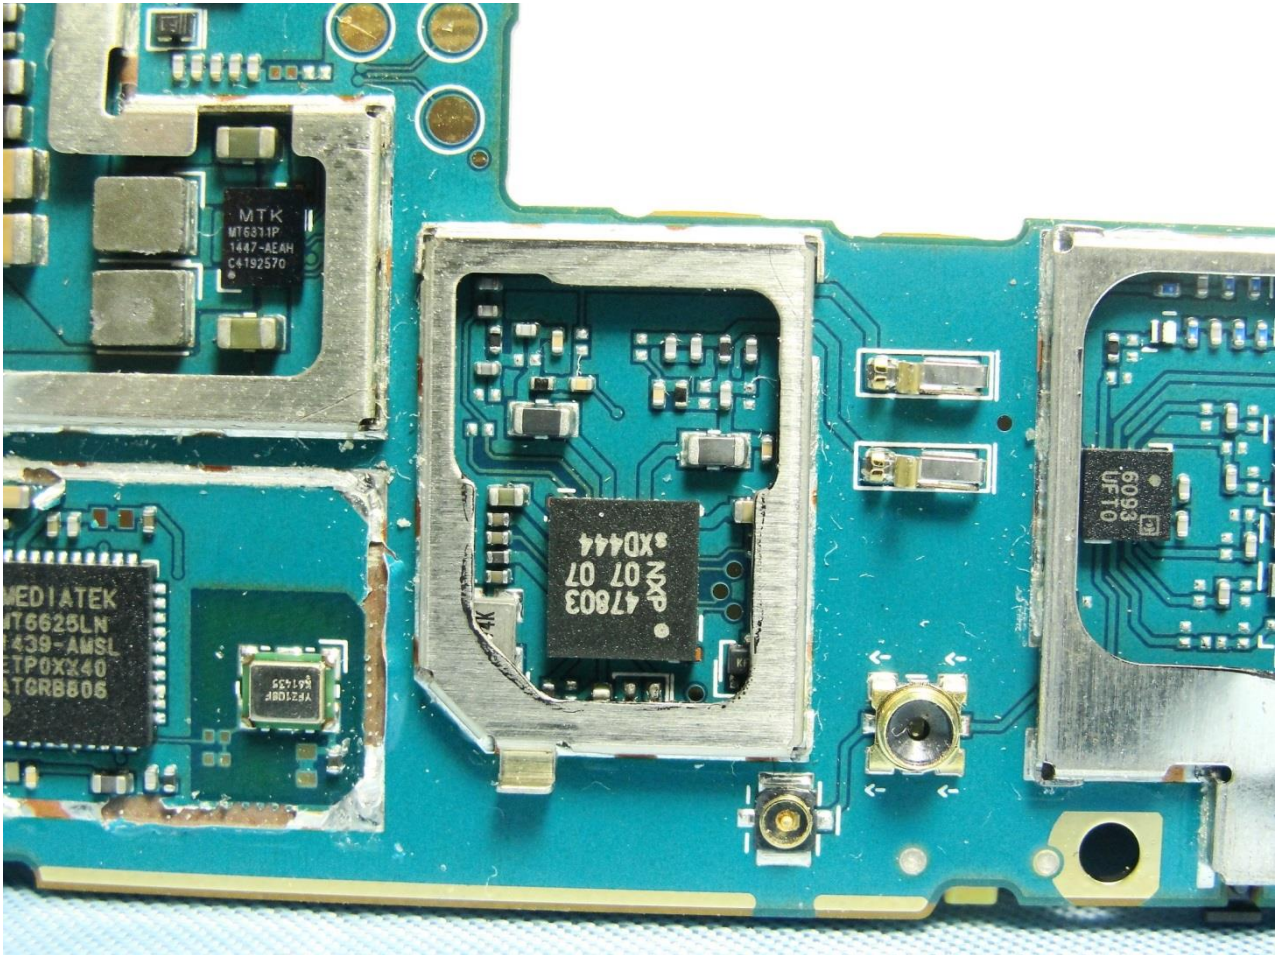

3. Internal Photograph of EUT

Brand Name: SONY / Type Name: PM-0865-BV

Brand Name: SONY / Type Name: PM-0865-BV

Brand Name: SONY / Type Name: PM-0865-BV

Brand Name: SONY / Type Name: PM-0865-BV

Brand Name: SONY / Type Name: PM-0865-BV

Brand Name: SONY / Type Name: PM-0865-BV

Brand Name: SONY / Type Name: PM-0865-BV

Brand Name: SONY / Type Name: PM-0865-BV

Brand Name: SONY / Type Name: PM-0865-BV

Brand Name: SONY / Type Name: PM-0865-BV