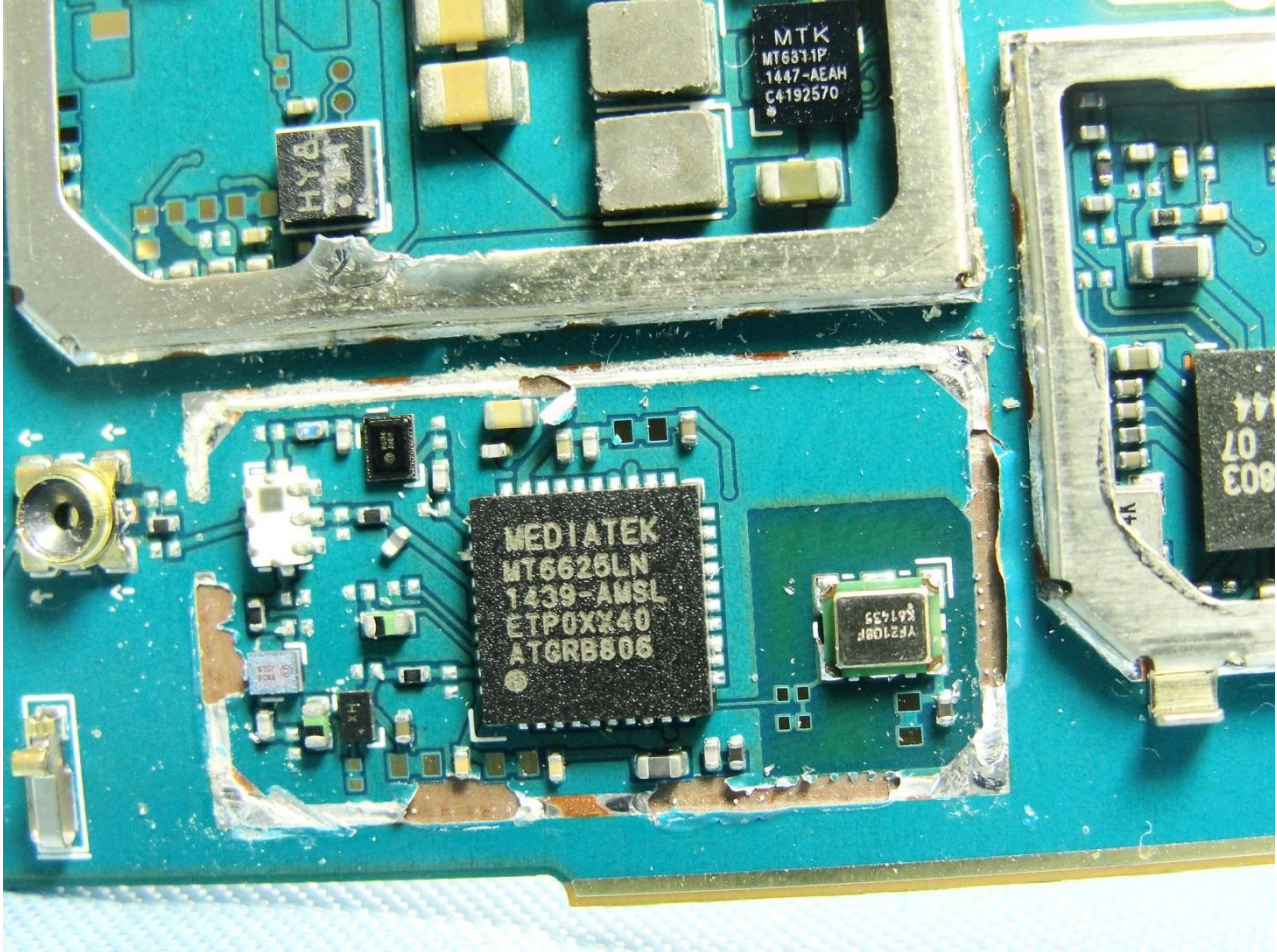

3. Internal Photograph of EUT

Brand Name: SONY / Type Name: PM-0865-BV

Brand Name: SONY / Type Name: PM-0865-BV

Brand Name: SONY / Type Name: PM-0865-BV

Brand Name: SONY / Type Name: PM-0865-BV

Brand Name: SONY / Type Name: PM-0865-BV

Brand Name: SONY / Type Name: PM-0865-BV

Brand Name: SONY / Type Name: PM-0865-BV

Brand Name: SONY / Type Name: PM-0865-BV

Brand Name: SONY / Type Name: PM-0865-BV

Brand Name: SONY / Type Name: PM-0865-BV