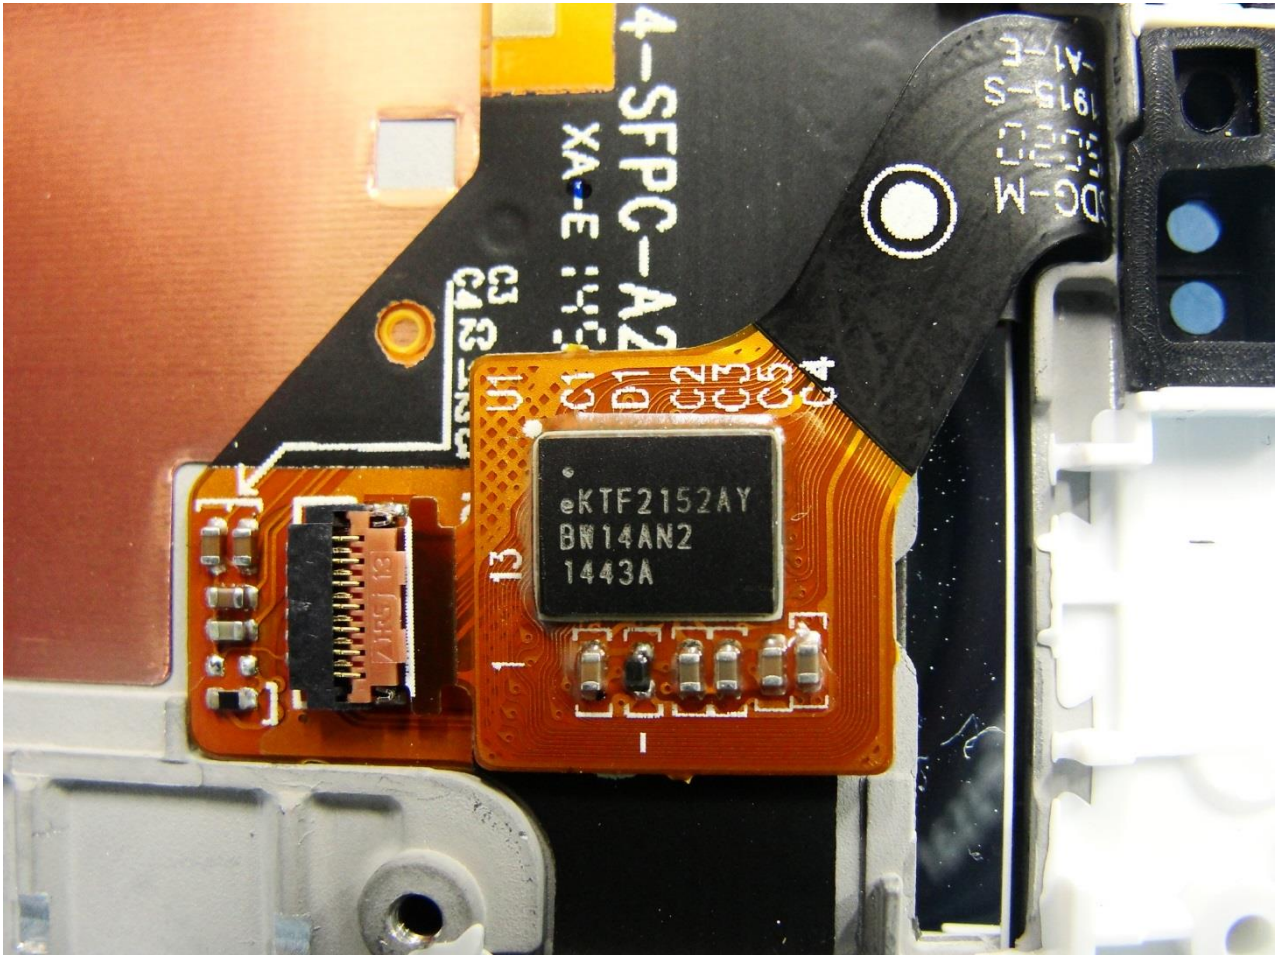

3. Internal Photograph of EUT

Brand Name: SONY / Type Name: PM-0865-BV

Brand Name: SONY / Type Name: PM-0865-BV

Brand Name: SONY / Type Name: PM-0865-BV

Brand Name: SONY / Type Name: PM-0865-BV

Brand Name: SONY / Type Name: PM-0865-BV

Brand Name: SONY / Type Name: PM-0865-BV

Brand Name: SONY / Type Name: PM-0865-BV

Brand Name: SONY / Type Name: PM-0865-BV

Brand Name: SONY / Type Name: PM-0865-BV

Brand Name: SONY / Type Name: PM-0865-BV