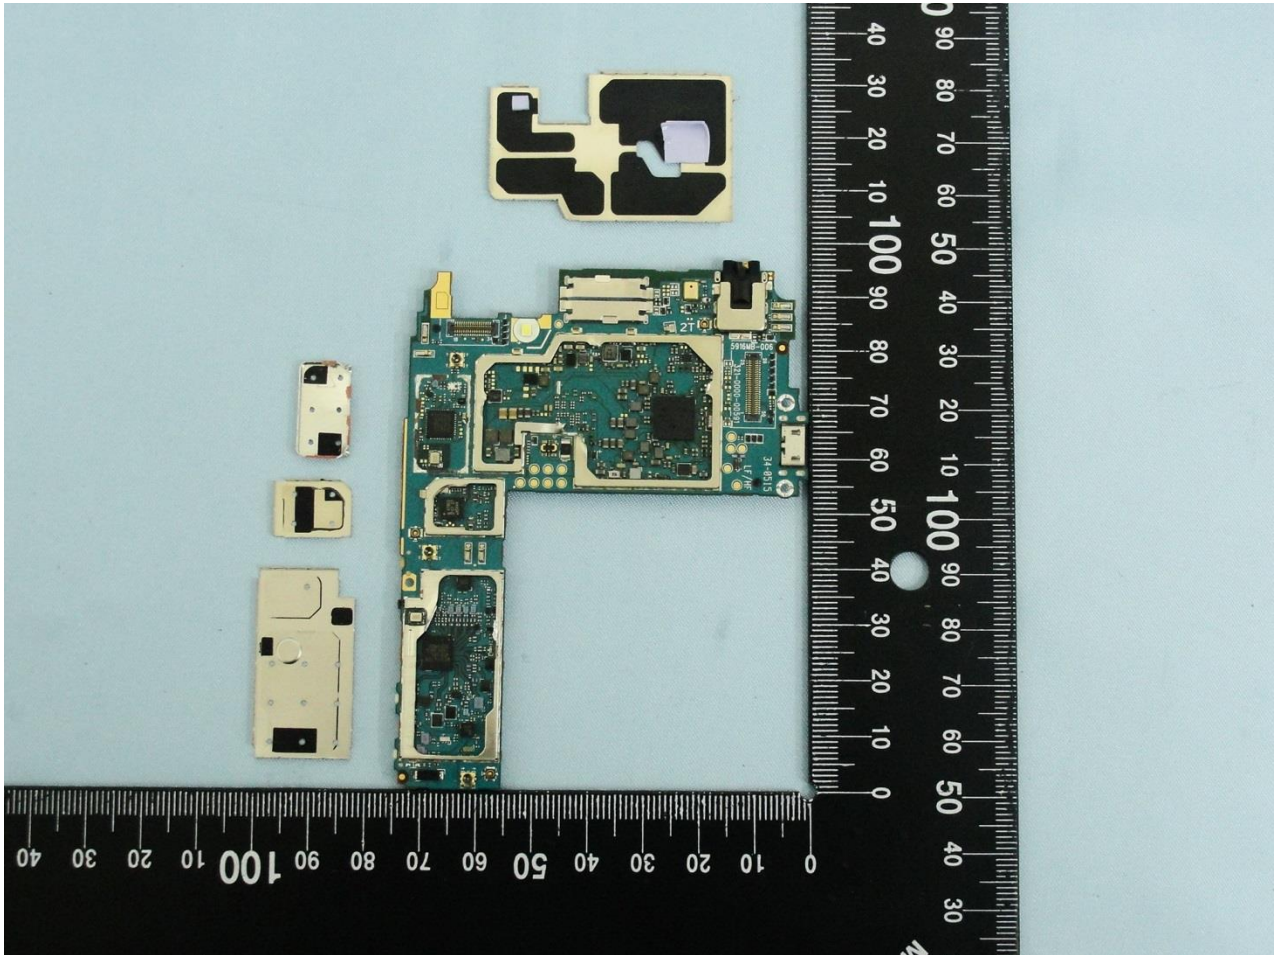

3. Internal Photograph of EUT

Brand Name: SONY / Type Name: PM-0865-BV

Brand Name: SONY / Type Name: PM-0865-BV

Brand Name: SONY / Type Name: PM-0865-BV

Brand Name: SONY / Type Name: PM-0865-BV

Brand Name: SONY / Type Name: PM-0865-BV

Brand Name: SONY / Type Name: PM-0865-BV

Brand Name: SONY / Type Name: PM-0865-BV

Brand Name: SONY / Type Name: PM-0865-BV

Brand Name: SONY / Type Name: PM-0865-BV

Brand Name: SONY / Type Name: PM-0865-BV