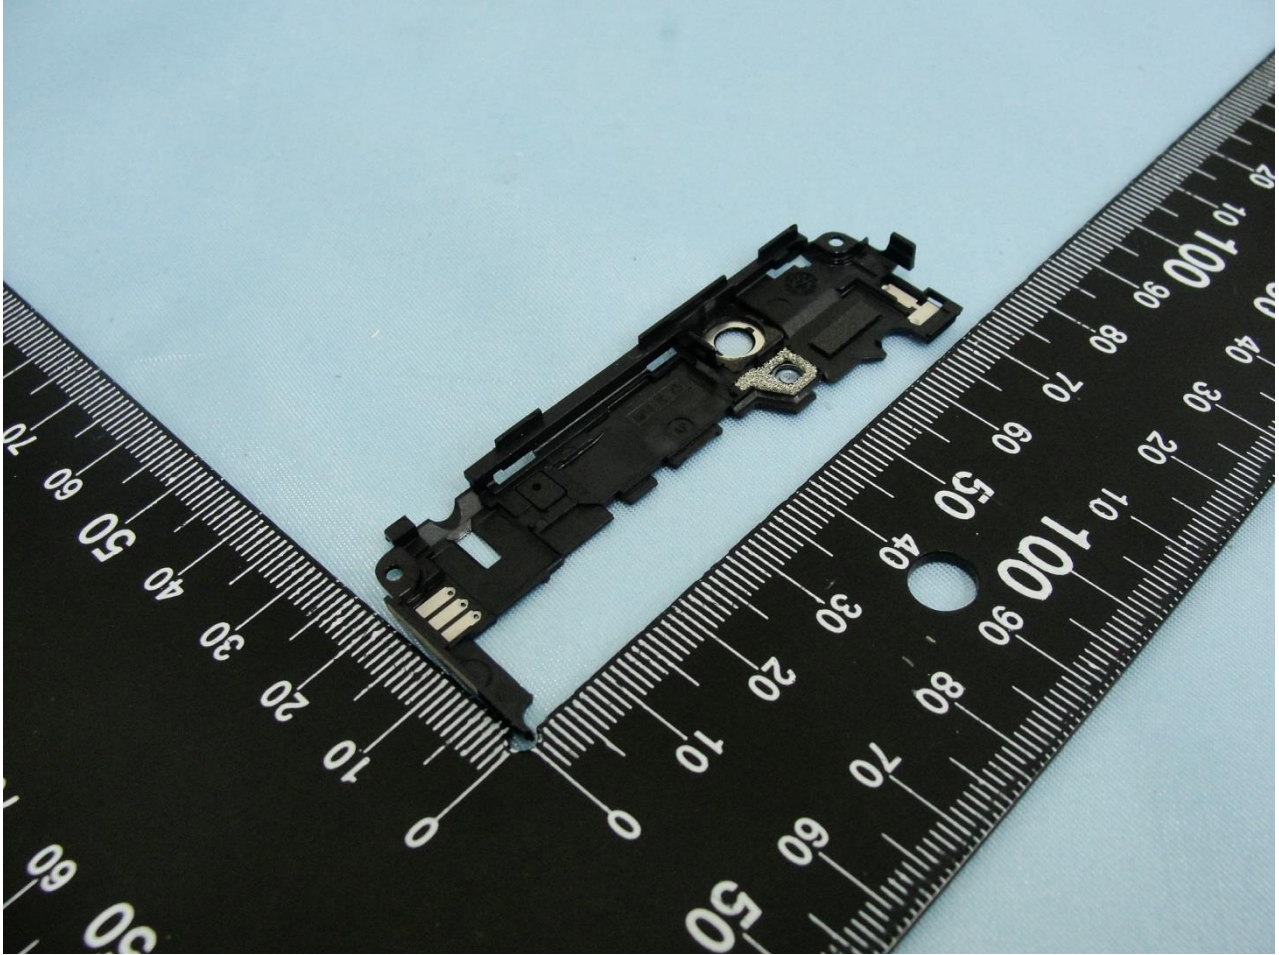

Brand Name: SONY / Type Name: PM-0865-BV

WWAN Antenna

Brand Name: SONY / Type Name: PM-0865-BV

Brand Name: SONY / Type Name: PM-0865-BV

Diversity Antenna

GPS & Bluetooth & WLAN Antenna

Brand Name: SONY / Type Name: PM-0865-BV