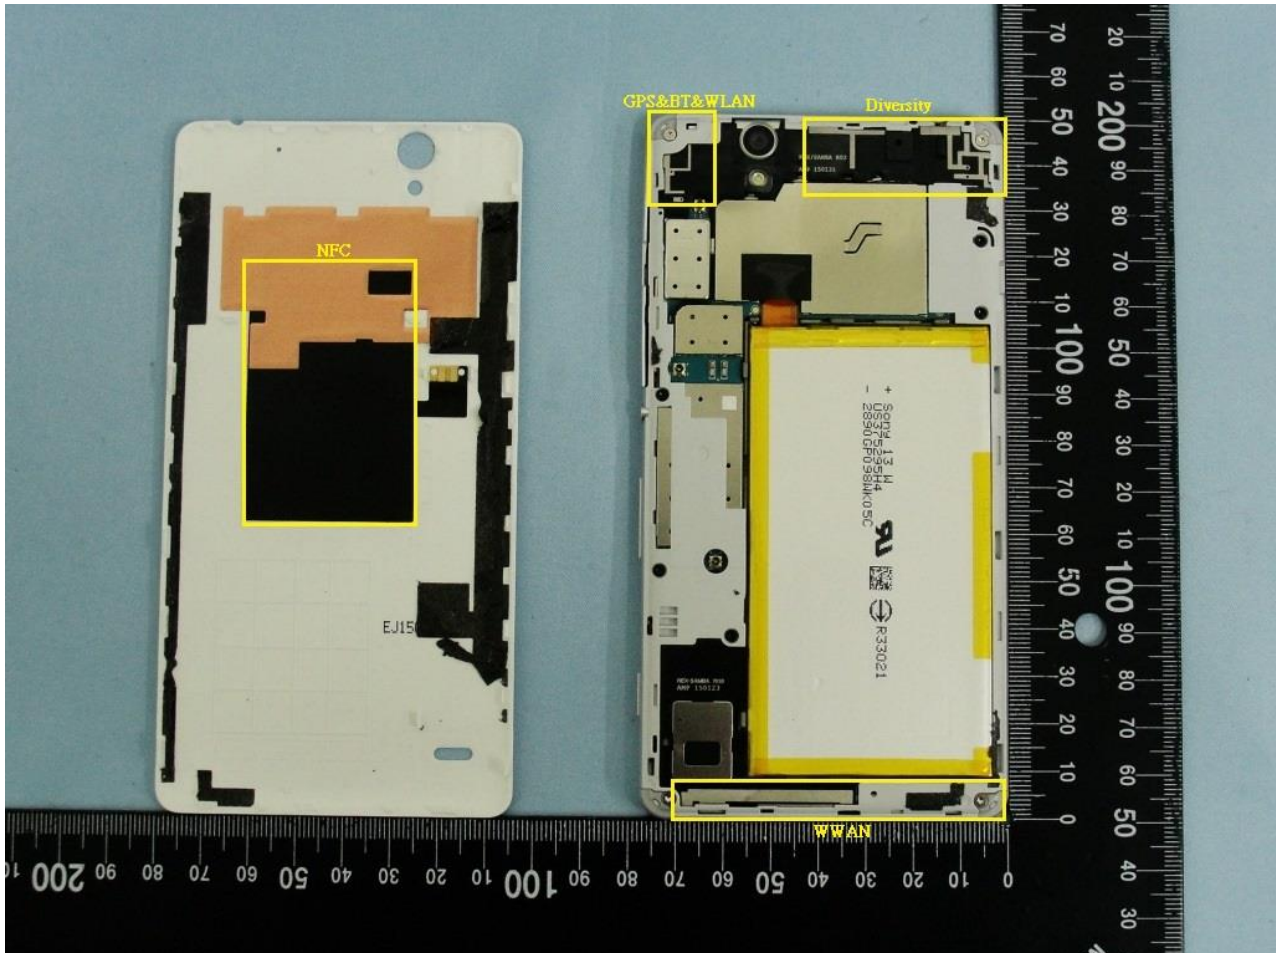

3. Internal Photograph of EUT

Brand Name: SONY / Type Name: PM-0865-BV

Brand Name: SONY / Type Name: PM-0865-BV

Brand Name: SONY / Type Name: PM-0865-BV

Brand Name: SONY / Type Name: PM-0865-BV

Brand Name: SONY / Type Name: PM-0865-BV

Brand Name: SONY / Type Name: PM-0865-BV

Brand Name: SONY / Type Name: PM-0865-BV

Brand Name: SONY / Type Name: PM-0865-BV

Brand Name: SONY / Type Name: PM-0865-BV

Brand Name: SONY / Type Name: PM-0865-BV