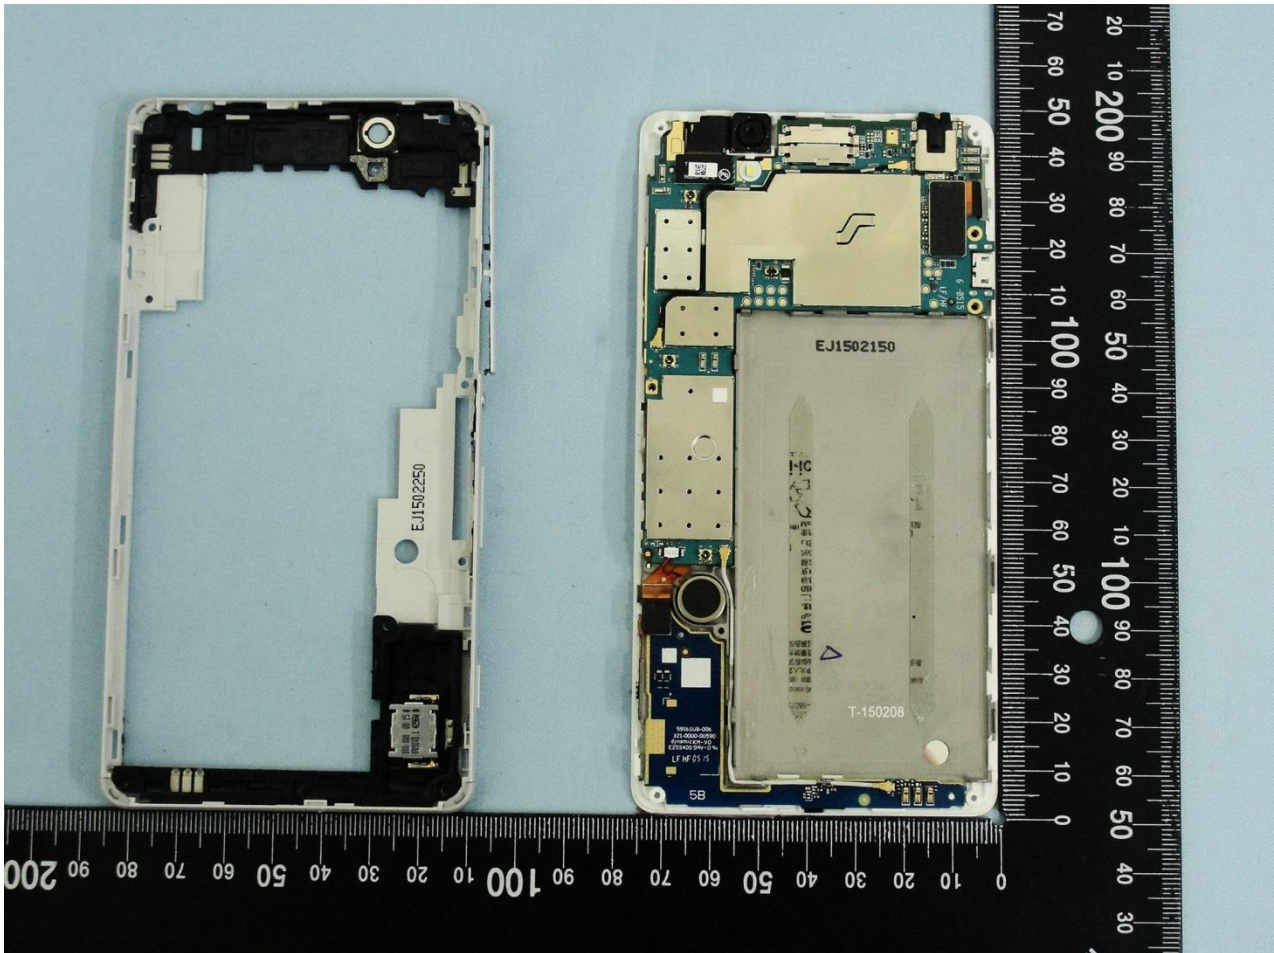

3. Internal Photograph of EUT

Brand Name: SONY / Type Name: PM-0865-BV

Brand Name: SONY / Type Name: PM-0865-BV

Brand Name: SONY / Type Name: PM-0865-BV

Brand Name: SONY / Type Name: PM-0865-BV

Brand Name: SONY / Type Name: PM-0865-BV

Brand Name: SONY / Type Name: PM-0865-BV

Brand Name: SONY / Type Name: PM-0865-BV

Brand Name: SONY / Type Name: PM-0865-BV

Brand Name: SONY / Type Name: PM-0865-BV

Brand Name: SONY / Type Name: PM-0865-BV