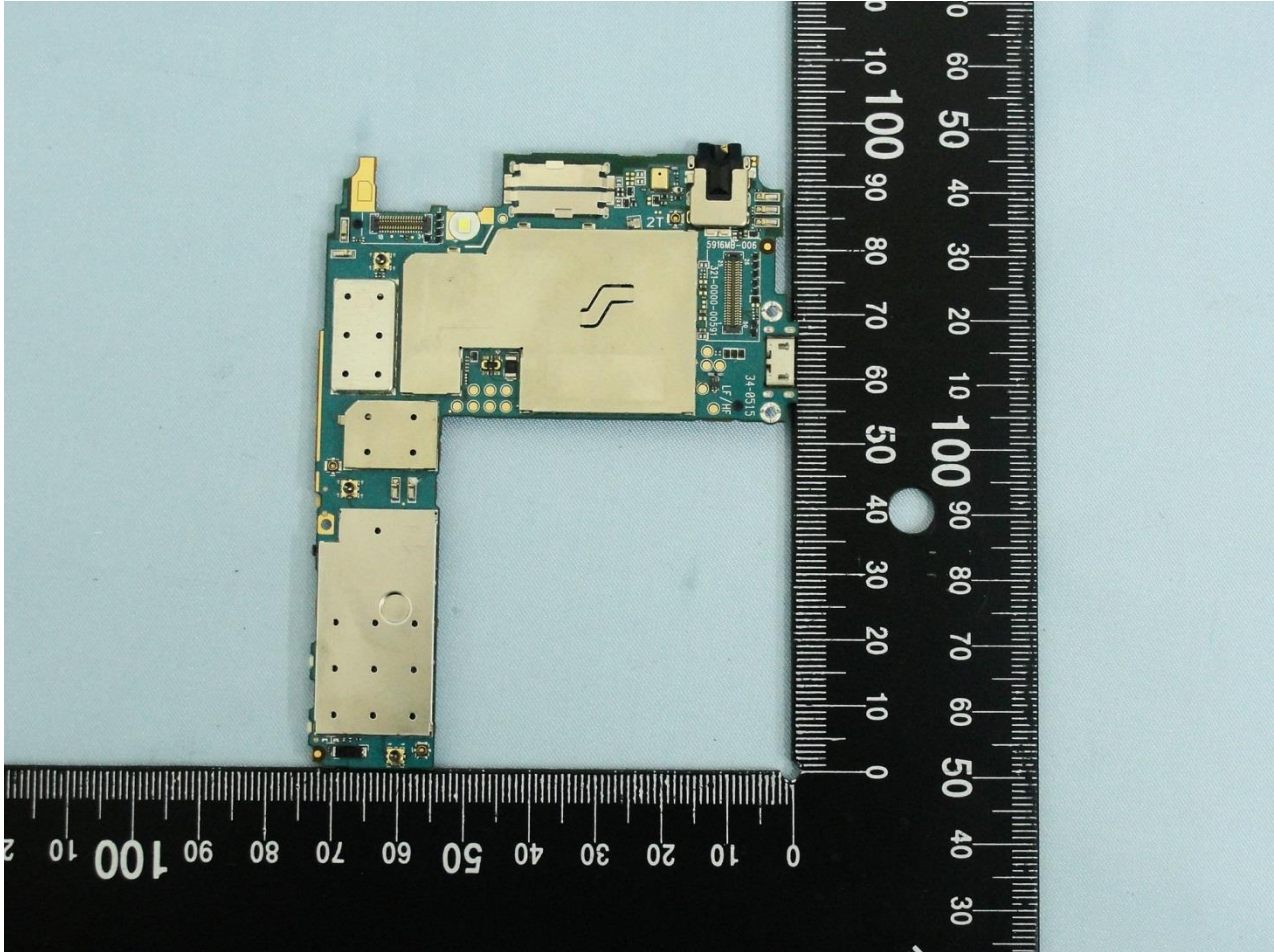

3. Internal Photograph of EUT

Brand Name: SONY / Type Name: PM-0865-BV

Brand Name: SONY / Type Name: PM-0865-BV

Brand Name: SONY / Type Name: PM-0865-BV

Brand Name: SONY / Type Name: PM-0865-BV

Brand Name: SONY / Type Name: PM-0865-BV

Brand Name: SONY / Type Name: PM-0865-BV

Brand Name: SONY / Type Name: PM-0865-BV

Brand Name: SONY / Type Name: PM-0865-BV

Brand Name: SONY / Type Name: PM-0865-BV

Brand Name: SONY / Type Name: PM-0865-BV