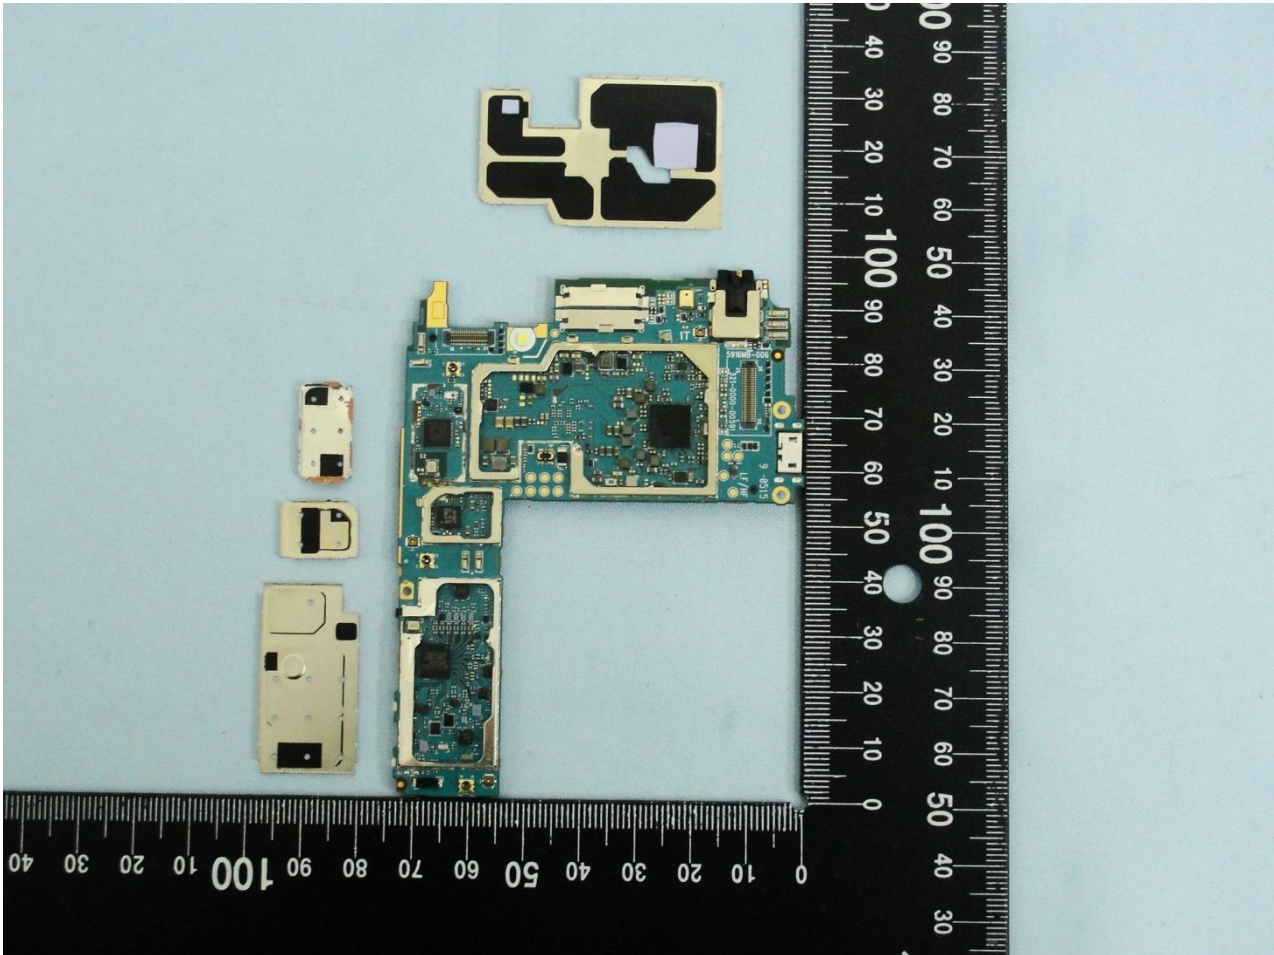

3. Internal Photograph of EUT

Brand Name: SONY / Type Name: PM-0861-BV

Brand Name: SONY / Type Name: PM-0861-BV

Brand Name: SONY / Type Name: PM-0861-BV

Brand Name: SONY / Type Name: PM-0861-BV

Brand Name: SONY / Type Name: PM-0861-BV

Brand Name: SONY / Type Name: PM-0861-BV

Brand Name: SONY / Type Name: PM-0861-BV

Brand Name: SONY / Type Name: PM-0861-BV

Brand Name: SONY / Type Name: PM-0861-BV

Brand Name: SONY / Type Name: PM-0861-BV