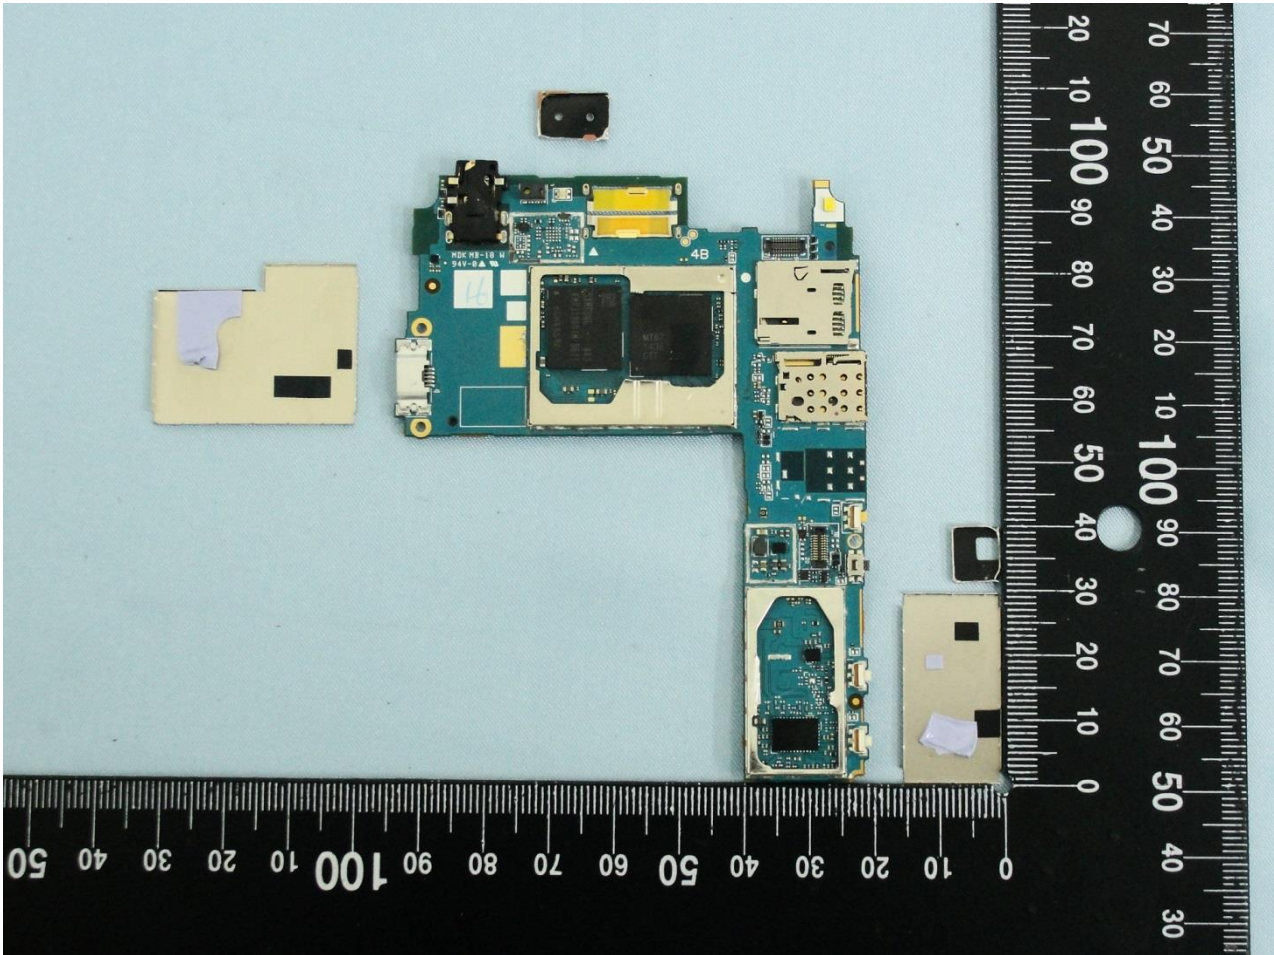

3. Internal Photograph of EUT

Brand Name: SONY / Type Name: PM-0861-BV

Brand Name: SONY / Type Name: PM-0861-BV

Brand Name: SONY / Type Name: PM-0861-BV

Brand Name: SONY / Type Name: PM-0861-BV

Brand Name: SONY / Type Name: PM-0861-BV

Brand Name: SONY / Type Name: PM-0861-BV

Brand Name: SONY / Type Name: PM-0861-BV

Brand Name: SONY / Type Name: PM-0861-BV

Brand Name: SONY / Type Name: PM-0861-BV

Brand Name: SONY / Type Name: PM-0861-BV