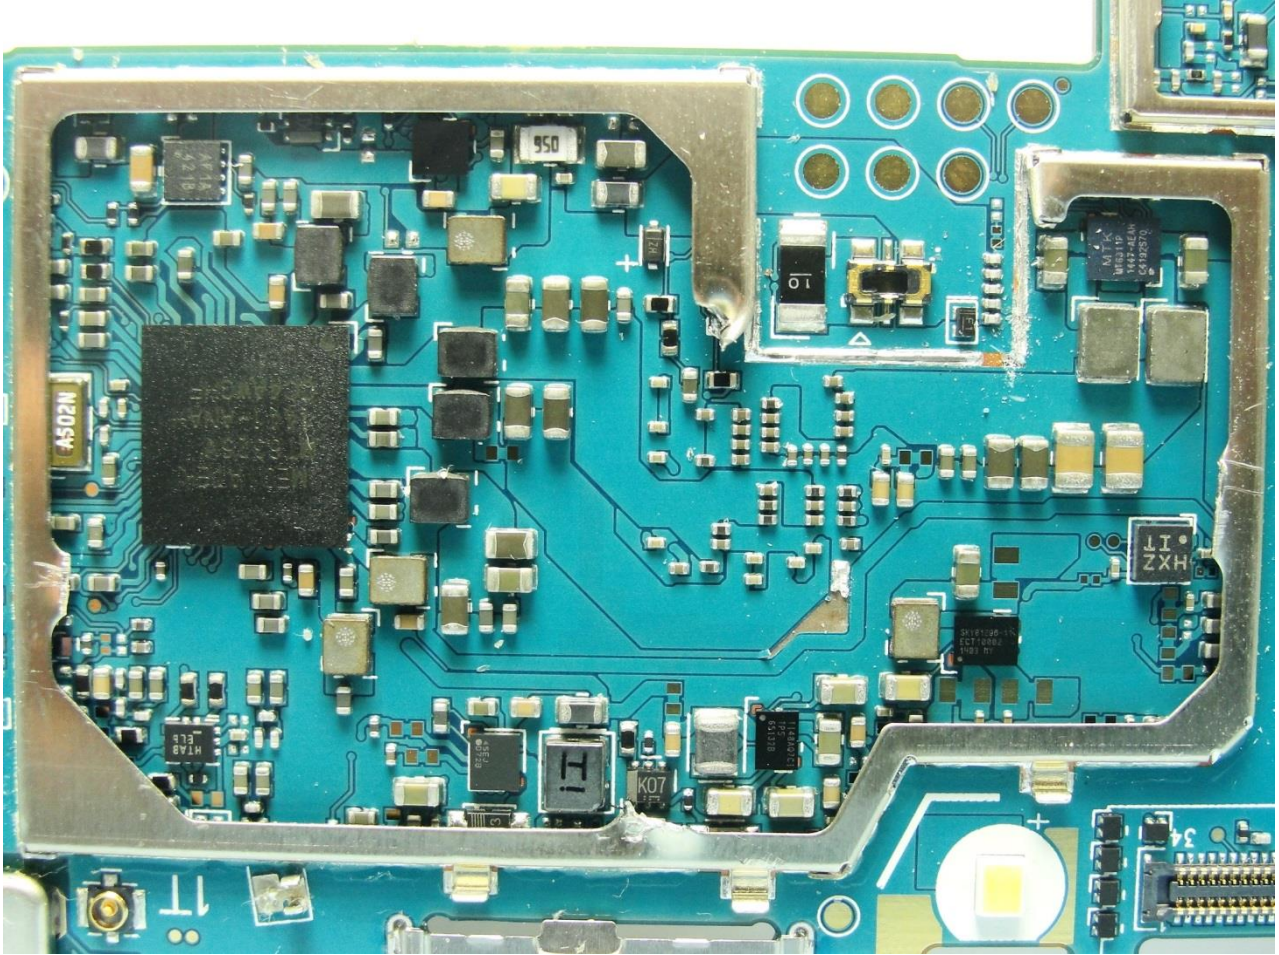

3. Internal Photograph of EUT

Brand Name: SONY / Type Name: PM-0861-BV

Brand Name: SONY / Type Name: PM-0861-BV

Brand Name: SONY / Type Name: PM-0861-BV

Brand Name: SONY / Type Name: PM-0861-BV

Brand Name: SONY / Type Name: PM-0861-BV

Brand Name: SONY / Type Name: PM-0861-BV

Brand Name: SONY / Type Name: PM-0861-BV

Brand Name: SONY / Type Name: PM-0861-BV

Brand Name: SONY / Type Name: PM-0861-BV

Brand Name: SONY / Type Name: PM-0861-BV