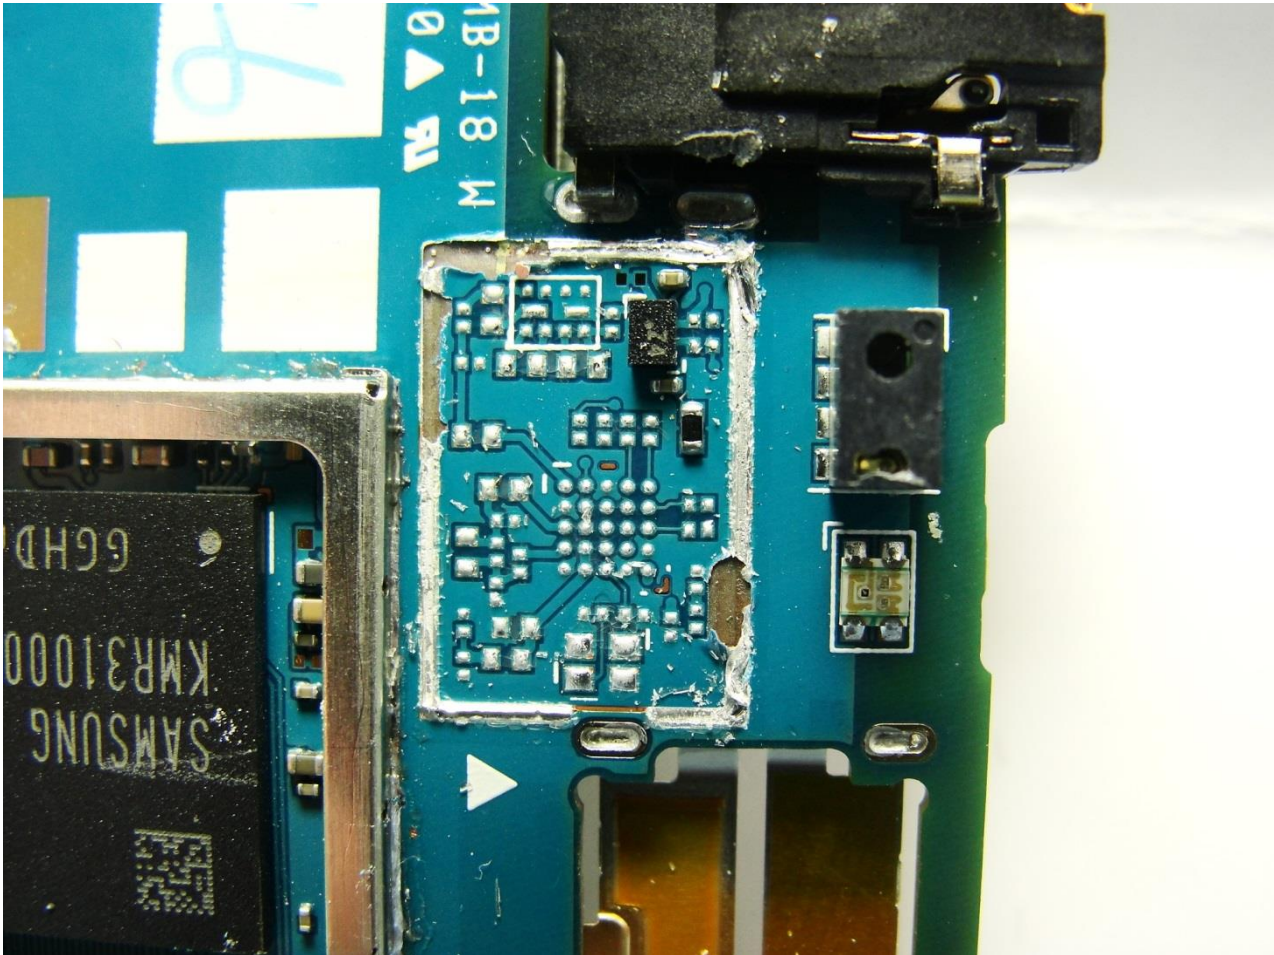

3. Internal Photograph of EUT

Brand Name: SONY / Type Name: PM-0861-BV

Brand Name: SONY / Type Name: PM-0861-BV

Brand Name: SONY / Type Name: PM-0861-BV

Brand Name: SONY / Type Name: PM-0861-BV

Brand Name: SONY / Type Name: PM-0861-BV

Brand Name: SONY / Type Name: PM-0861-BV

Brand Name: SONY / Type Name: PM-0861-BV

Brand Name: SONY / Type Name: PM-0861-BV

Brand Name: SONY / Type Name: PM-0861-BV

Brand Name: SONY / Type Name: PM-0861-BV