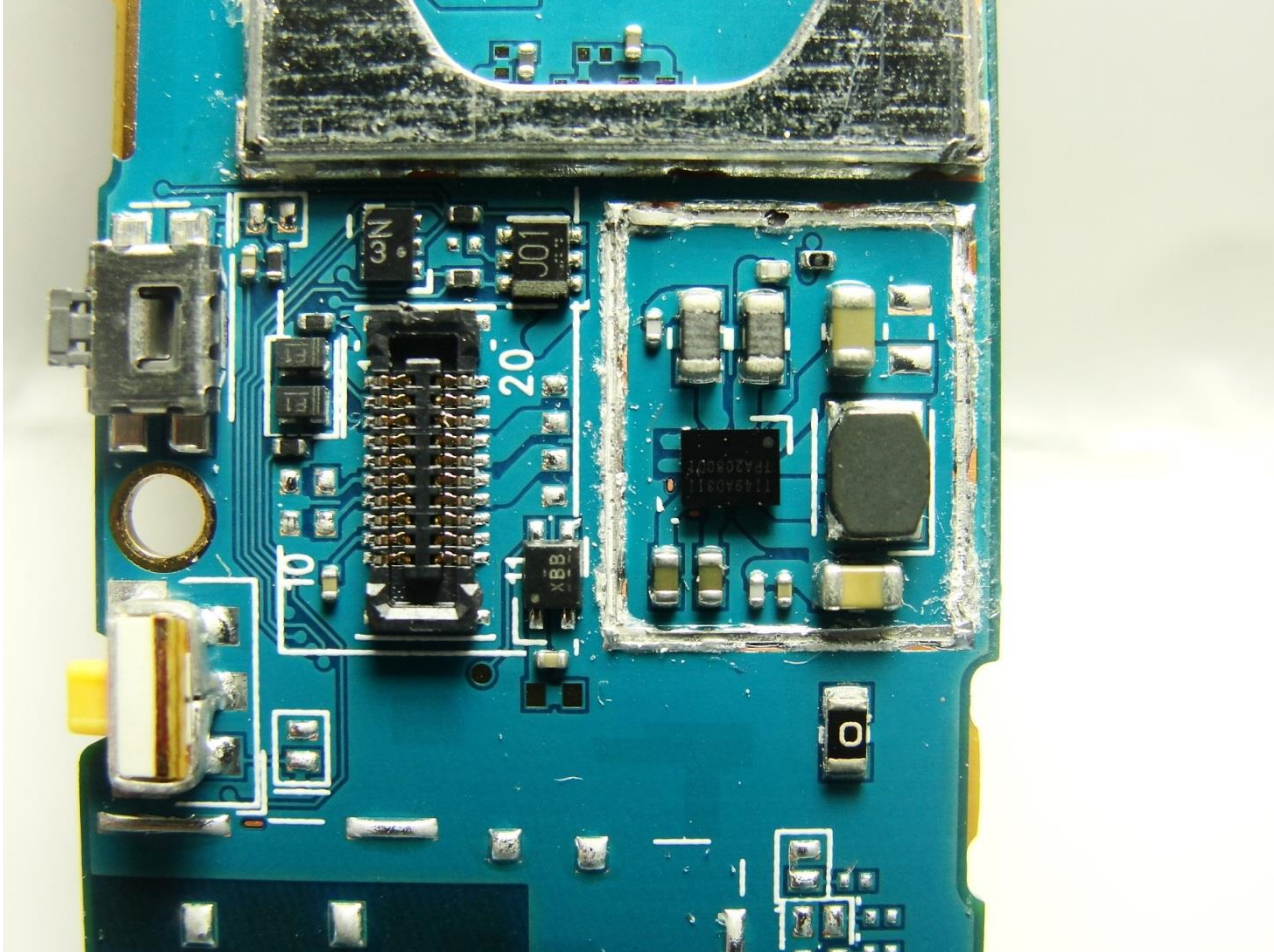

3. Internal Photograph of EUT

Brand Name: SONY / Type Name: PM-0861-BV

Brand Name: SONY / Type Name: PM-0861-BV

Brand Name: SONY / Type Name: PM-0861-BV

Brand Name: SONY / Type Name: PM-0861-BV

Brand Name: SONY / Type Name: PM-0861-BV

Brand Name: SONY / Type Name: PM-0861-BV

Brand Name: SONY / Type Name: PM-0861-BV

Brand Name: SONY / Type Name: PM-0861-BV

Brand Name: SONY / Type Name: PM-0861-BV

Brand Name: SONY / Type Name: PM-0861-BV