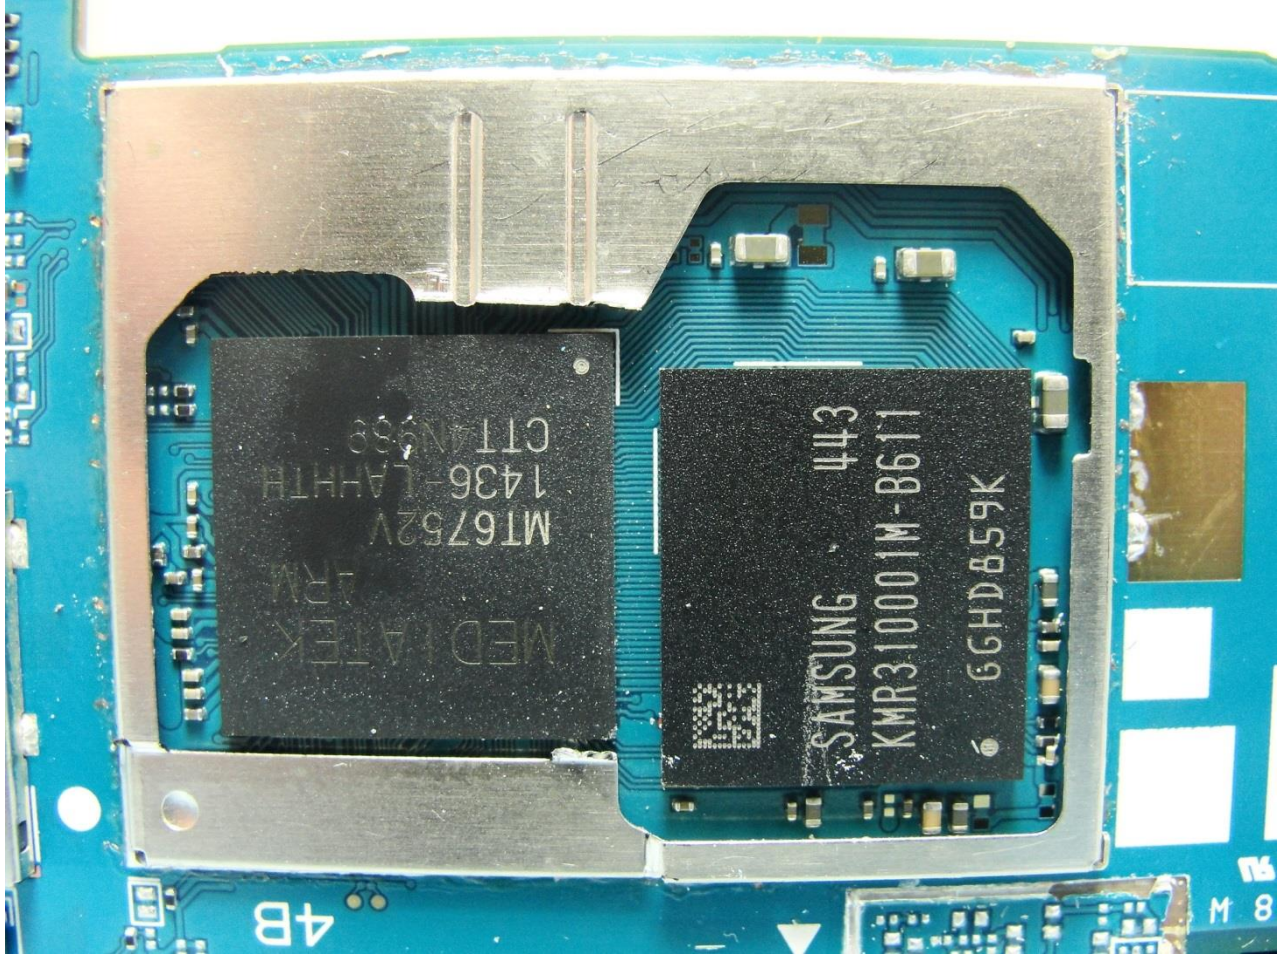

3. Internal Photograph of EUT

Brand Name: SONY / Type Name: PM-0861-BV

Brand Name: SONY / Type Name: PM-0861-BV

Brand Name: SONY / Type Name: PM-0861-BV

Brand Name: SONY / Type Name: PM-0861-BV

Brand Name: SONY / Type Name: PM-0861-BV

Brand Name: SONY / Type Name: PM-0861-BV

Brand Name: SONY / Type Name: PM-0861-BV

Brand Name: SONY / Type Name: PM-0861-BV

Brand Name: SONY / Type Name: PM-0861-BV

Brand Name: SONY / Type Name: PM-0861-BV