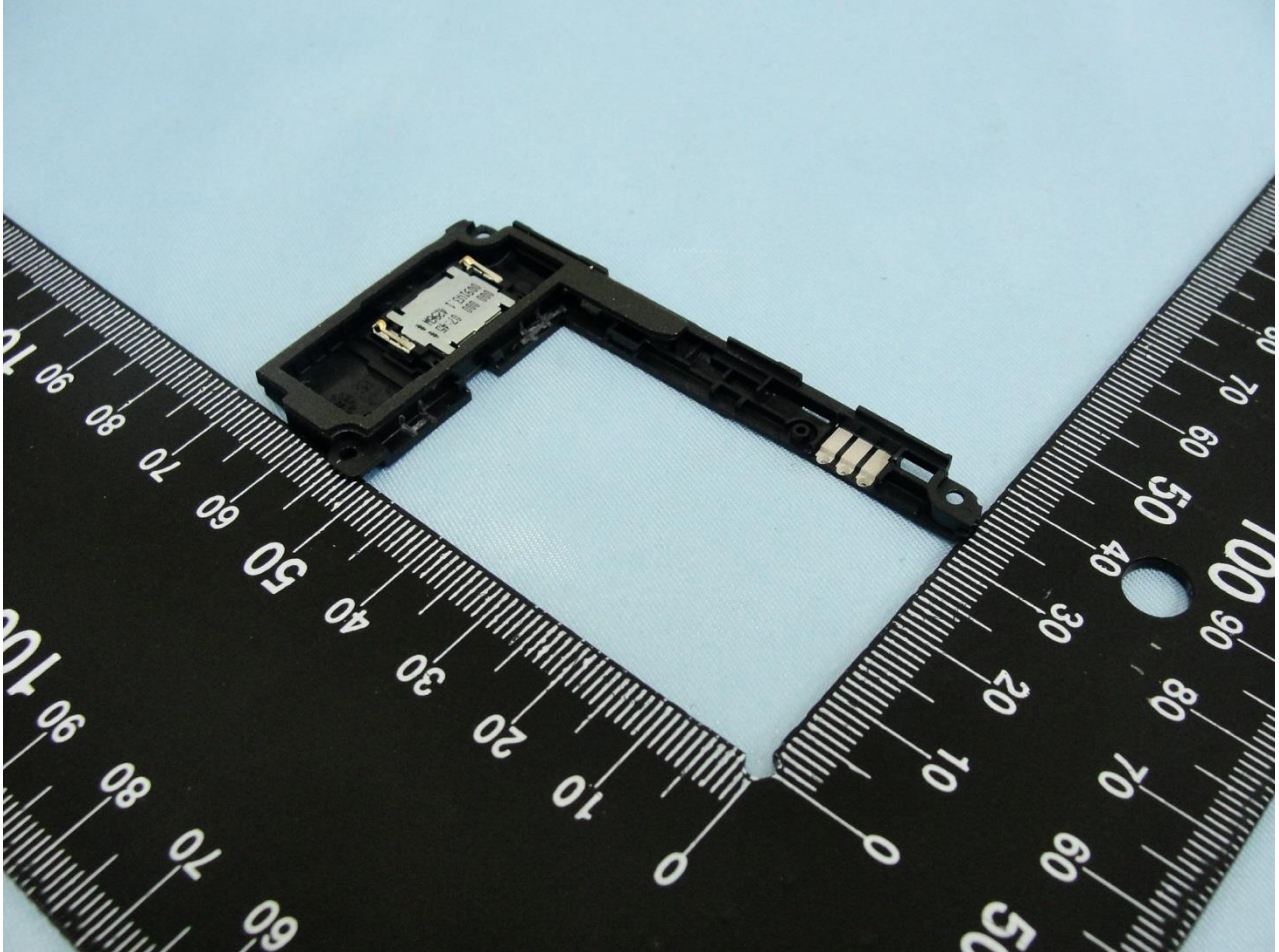

Brand Name: SONY / Type Name: PM-0861-BV

Brand Name: SONY / Type Name: PM-0861-BV

Brand Name: SONY / Type Name: PM-0861-BV

Brand Name: SONY / Type Name: PM-0861-BV

WWAN Antenna

Brand Name: SONY / Type Name: PM-0861-BV