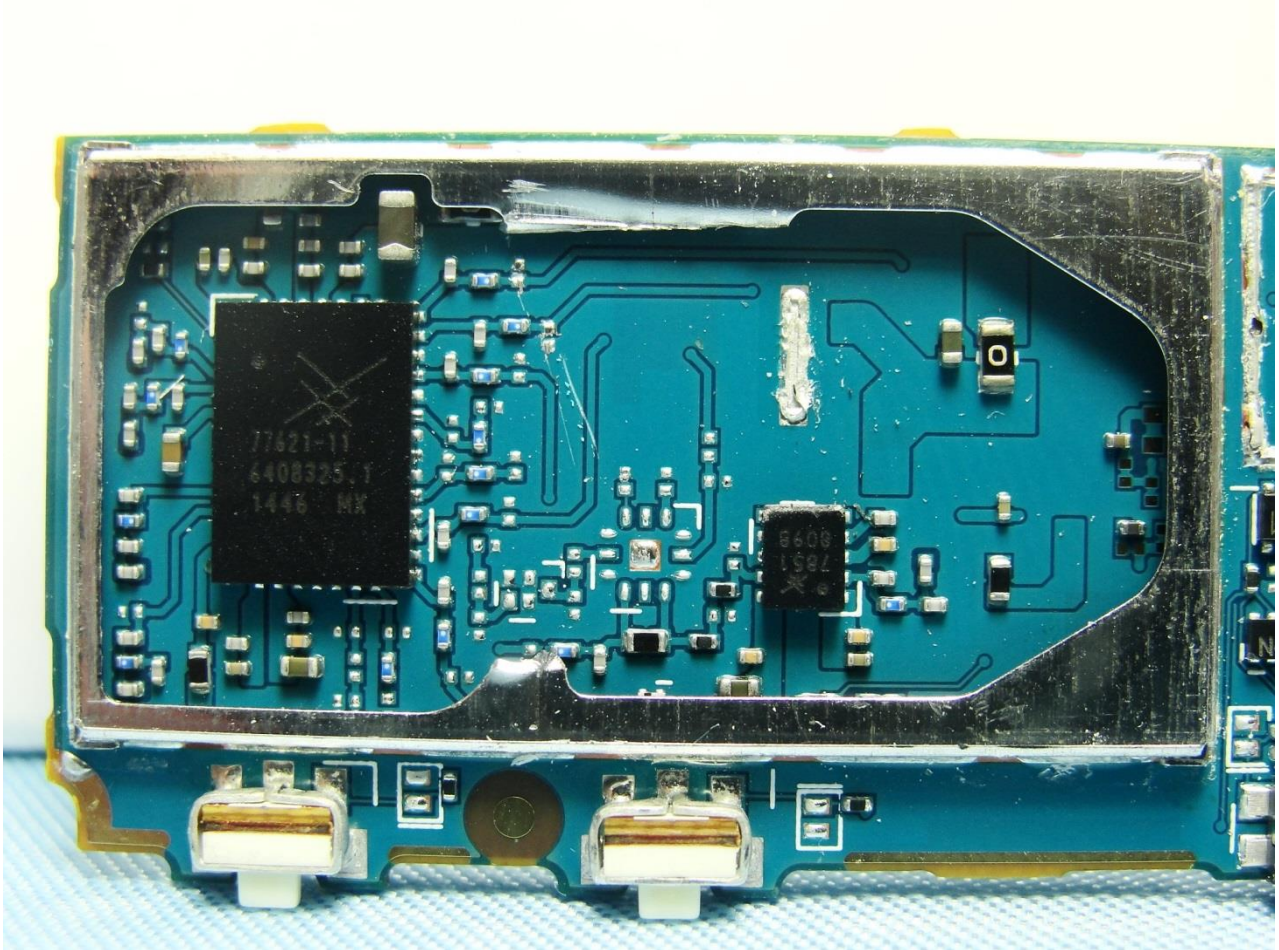

3. Internal Photograph of EUT

Brand Name: SONY / Type Name: PM-0861-BV

Brand Name: SONY / Type Name: PM-0861-BV

Brand Name: SONY / Type Name: PM-0861-BV

Brand Name: SONY / Type Name: PM-0861-BV

Brand Name: SONY / Type Name: PM-0861-BV

Brand Name: SONY / Type Name: PM-0861-BV

Brand Name: SONY / Type Name: PM-0861-BV

Brand Name: SONY / Type Name: PM-0861-BV

Brand Name: SONY / Type Name: PM-0861-BV

Brand Name: SONY / Type Name: PM-0861-BV