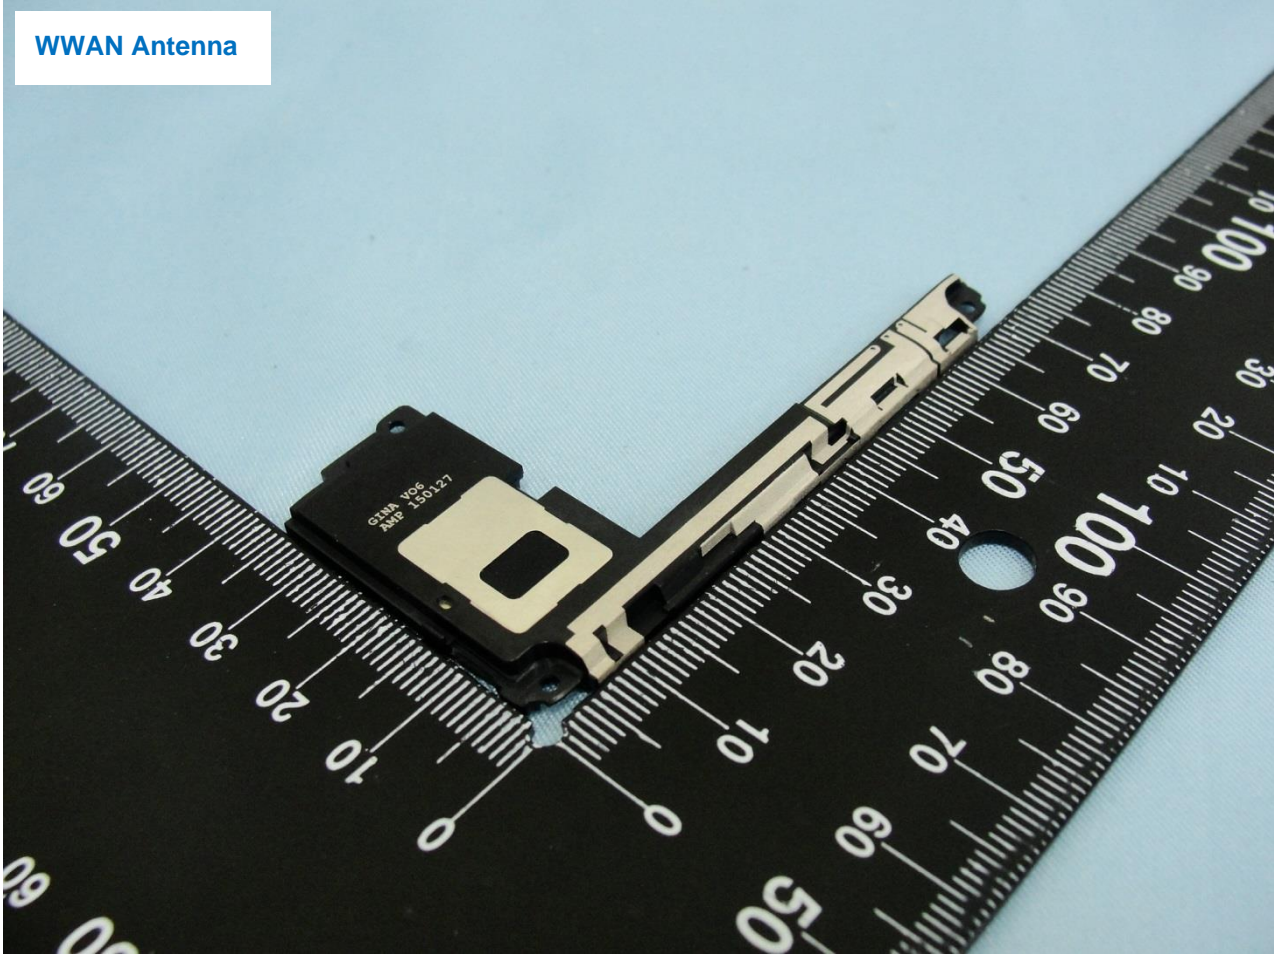

Brand Name: SONY / Type Name: PM-0861-BV

Brand Name: SONY / Type Name: PM-0861-BV

Brand Name: SONY / Type Name: PM-0861-BV

Brand Name: SONY / Type Name: PM-0861-BV

WWAN Antenna

Brand Name: SONY / Type Name: PM-0861-BV