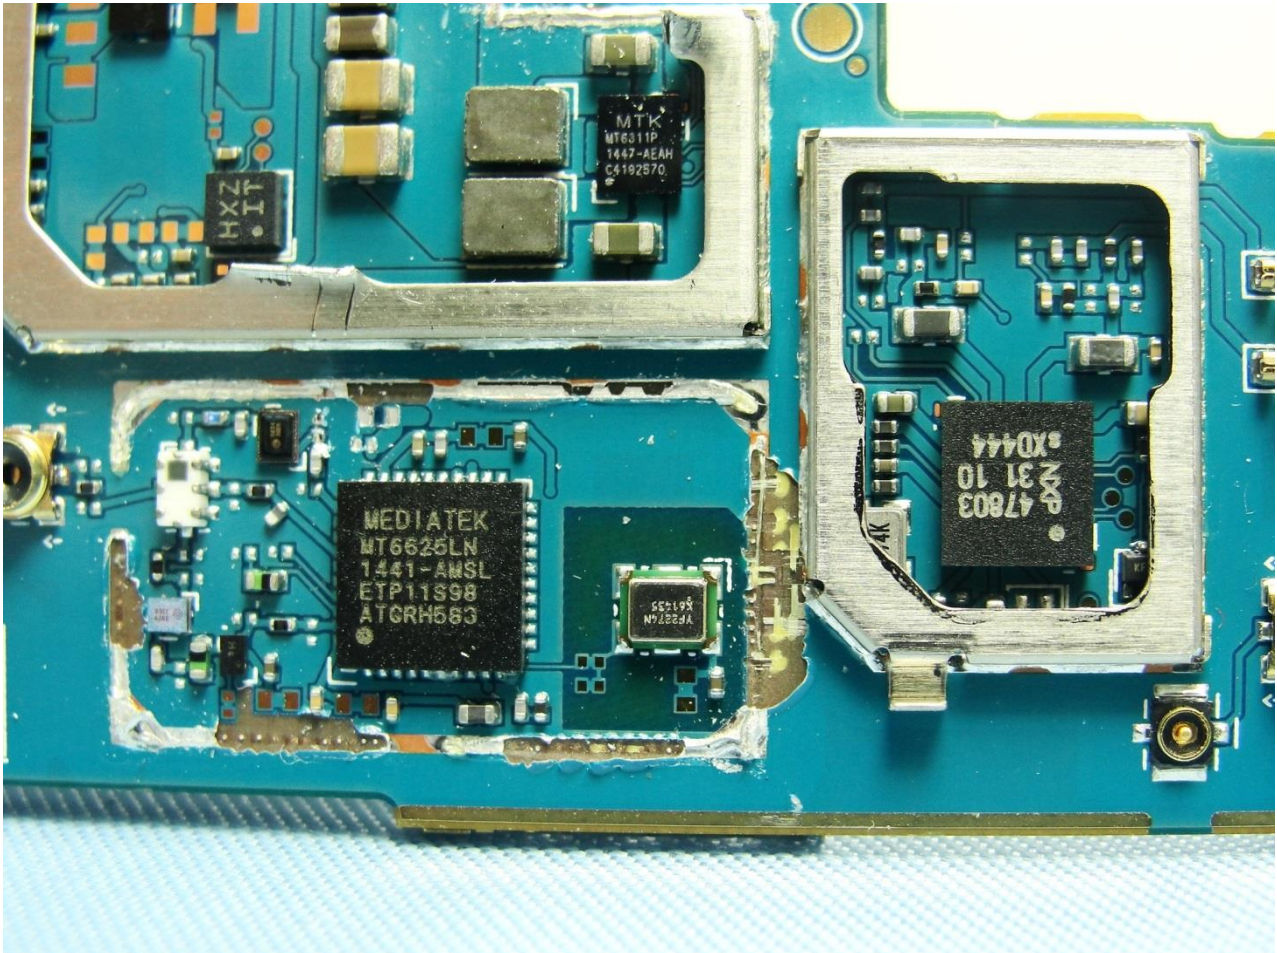

3. Internal Photograph of EUT

Brand Name: SONY / Type Name: PM-0861-BV

Brand Name: SONY / Type Name: PM-0861-BV

Brand Name: SONY / Type Name: PM-0861-BV

Brand Name: SONY / Type Name: PM-0861-BV

Brand Name: SONY / Type Name: PM-0861-BV

Brand Name: SONY / Type Name: PM-0861-BV

Brand Name: SONY / Type Name: PM-0861-BV

Brand Name: SONY / Type Name: PM-0861-BV

Brand Name: SONY / Type Name: PM-0861-BV

Brand Name: SONY / Type Name: PM-0861-BV