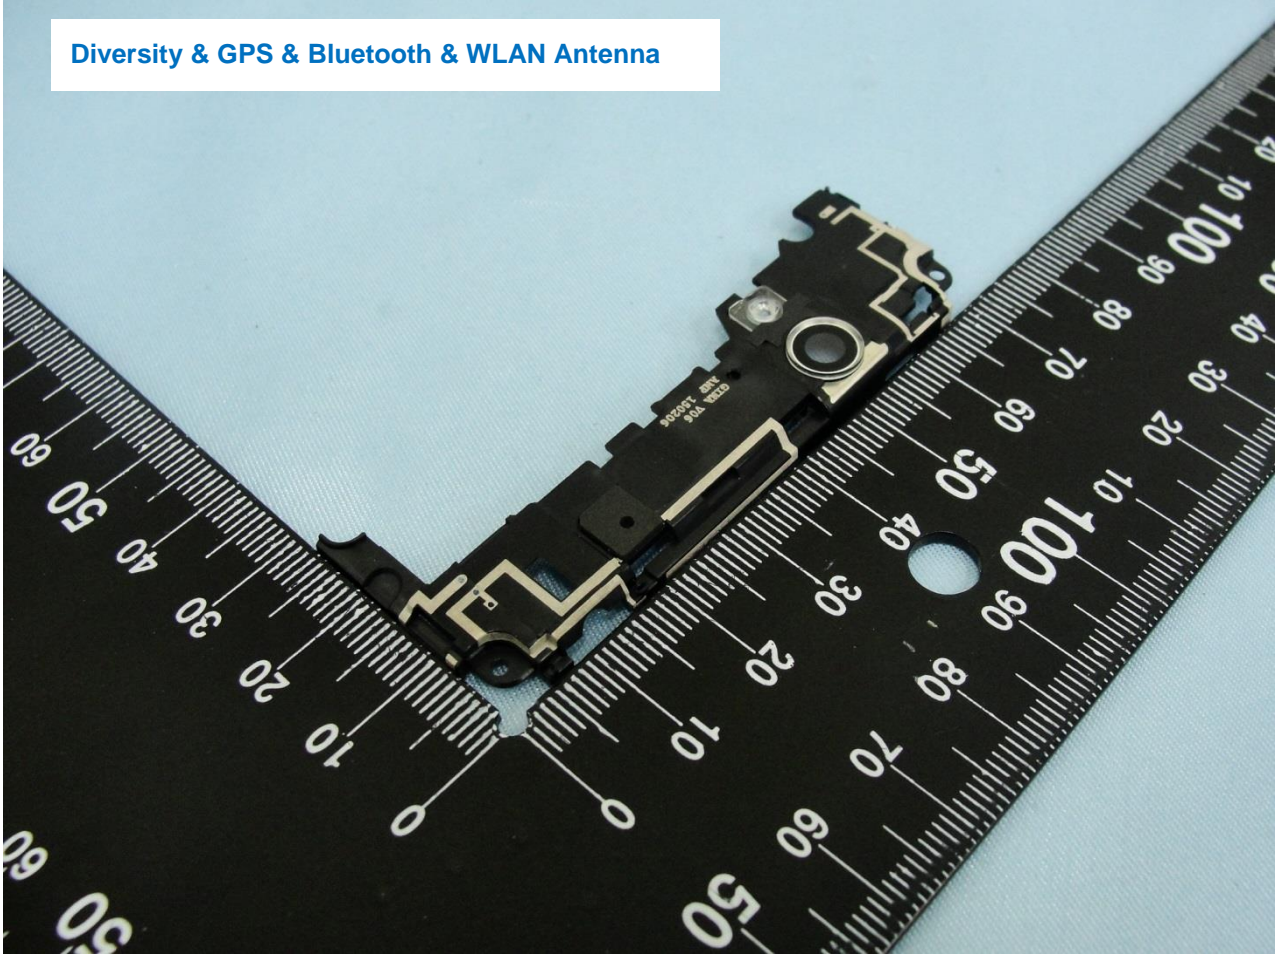

Brand Name: SONY / Type Name: PM-0861-BV

Diversity & GPS & Bluetooth & WLAN Antenna