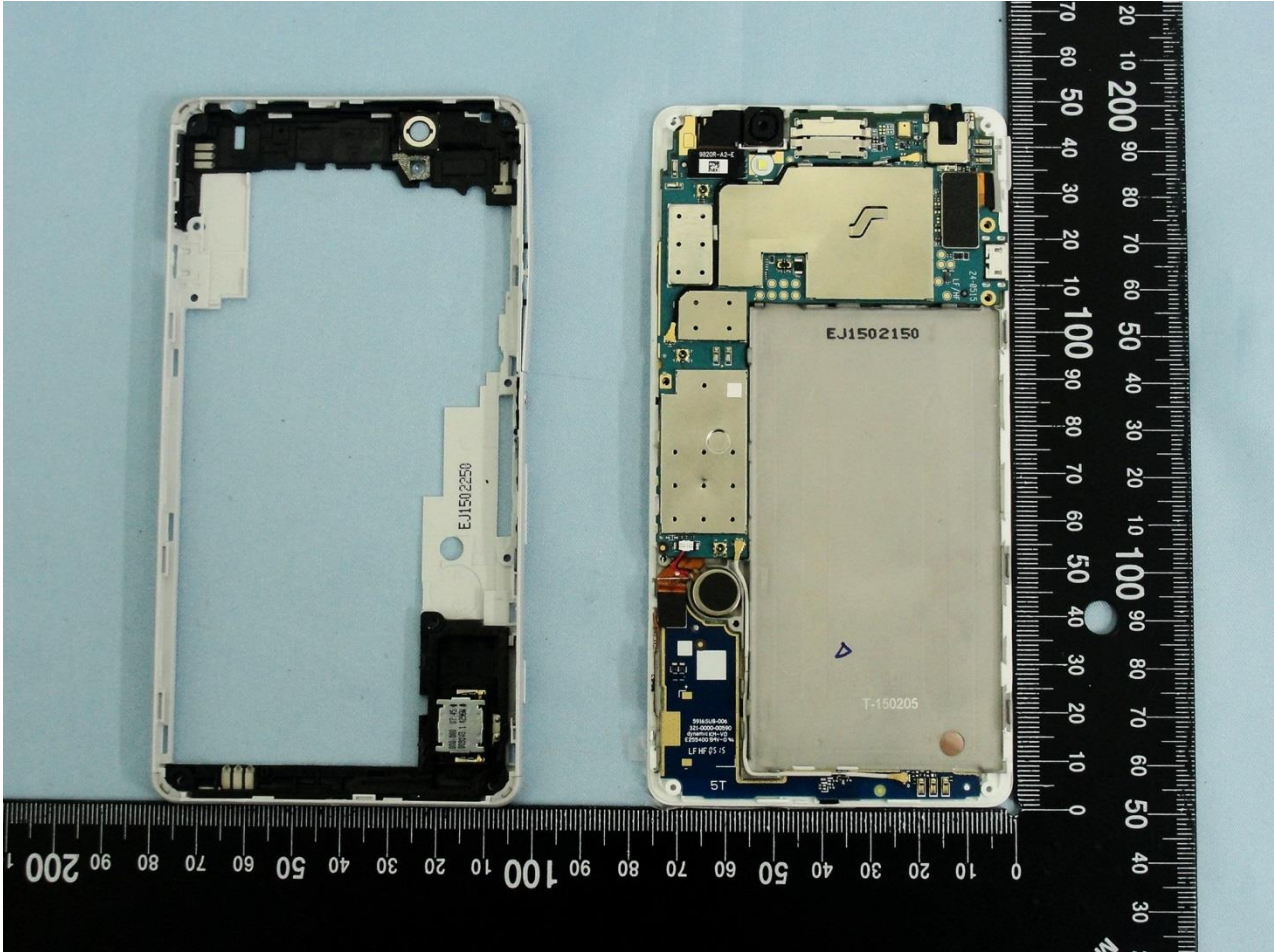

3. Internal Photograph of EUT

Brand Name: SONY / Type Name: PM-0861-BV

Brand Name: SONY / Type Name: PM-0861-BV

Brand Name: SONY / Type Name: PM-0861-BV

Brand Name: SONY / Type Name: PM-0861-BV

Brand Name: SONY / Type Name: PM-0861-BV

Brand Name: SONY / Type Name: PM-0861-BV

Brand Name: SONY / Type Name: PM-0861-BV

Brand Name: SONY / Type Name: PM-0861-BV

Brand Name: SONY / Type Name: PM-0861-BV

Brand Name: SONY / Type Name: PM-0861-BV