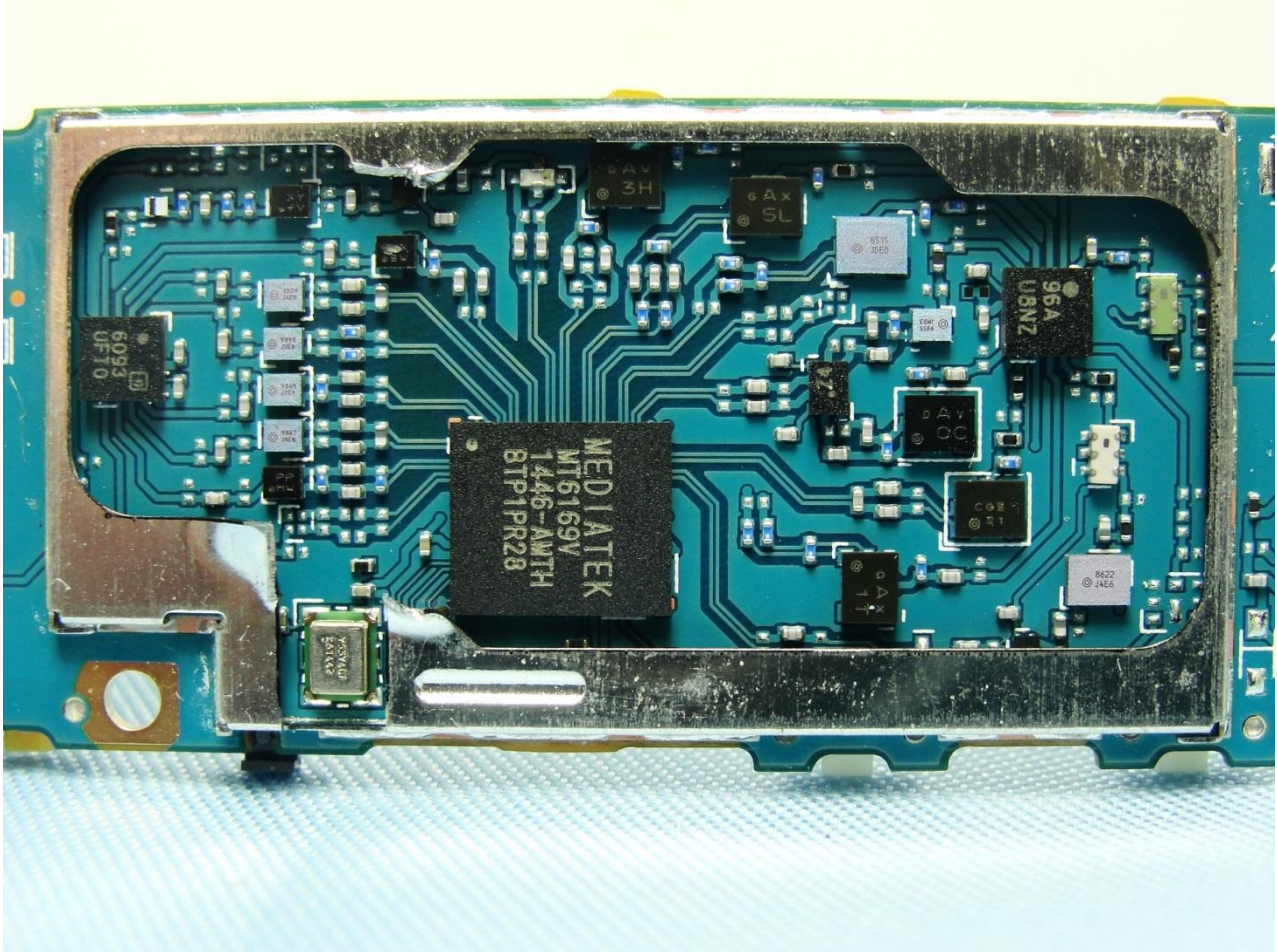

3. Internal Photograph of EUT

Brand Name: SONY / Type Name: PM-0861-BV

Brand Name: SONY / Type Name: PM-0861-BV

Brand Name: SONY / Type Name: PM-0861-BV

Brand Name: SONY / Type Name: PM-0861-BV

Brand Name: SONY / Type Name: PM-0861-BV

Brand Name: SONY / Type Name: PM-0861-BV

Brand Name: SONY / Type Name: PM-0861-BV

Brand Name: SONY / Type Name: PM-0861-BV

Brand Name: SONY / Type Name: PM-0861-BV

Brand Name: SONY / Type Name: PM-0861-BV