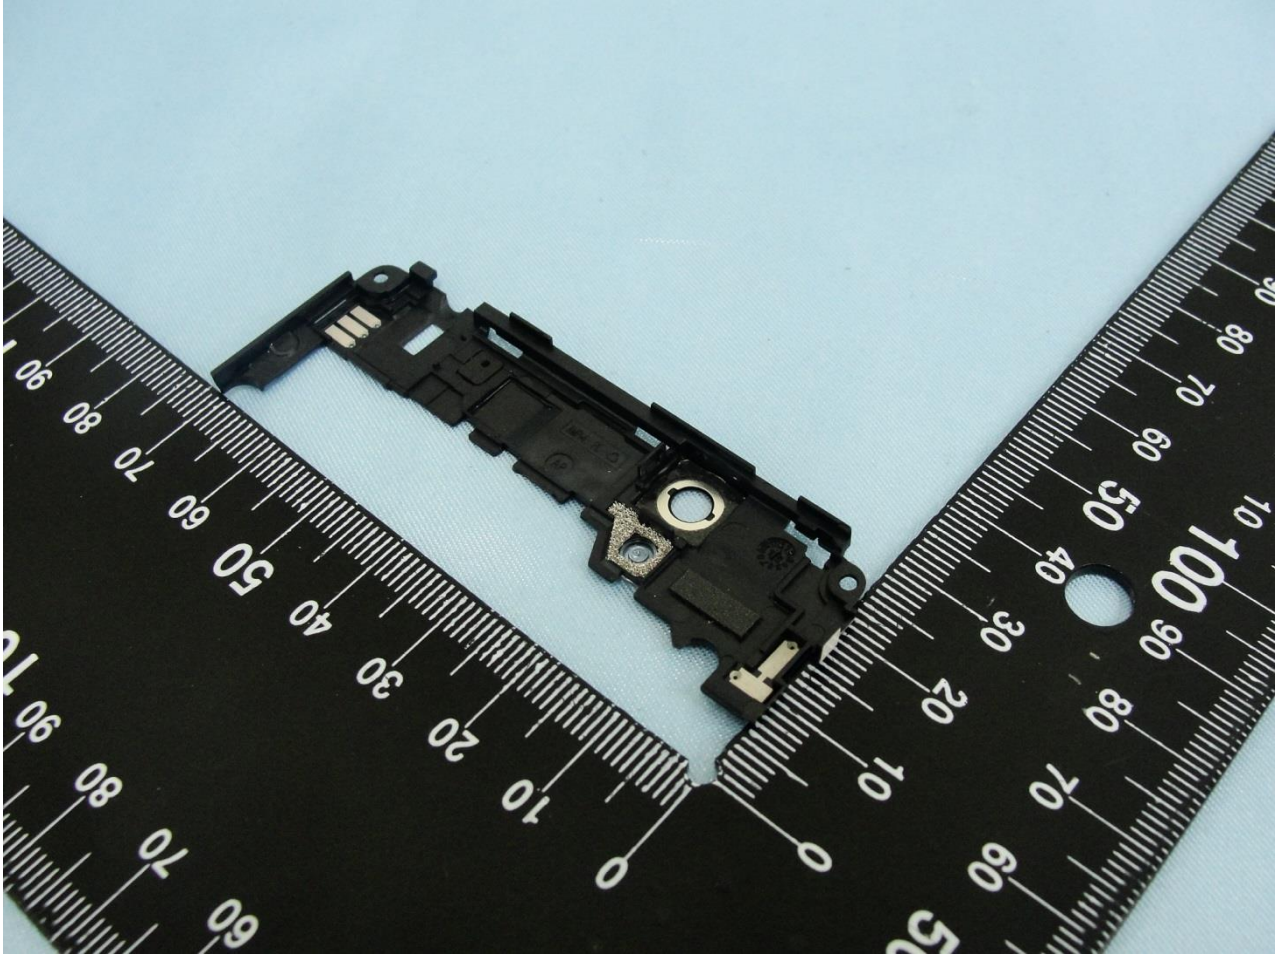

Brand Name: SONY / Type Name: PM-0861-BV