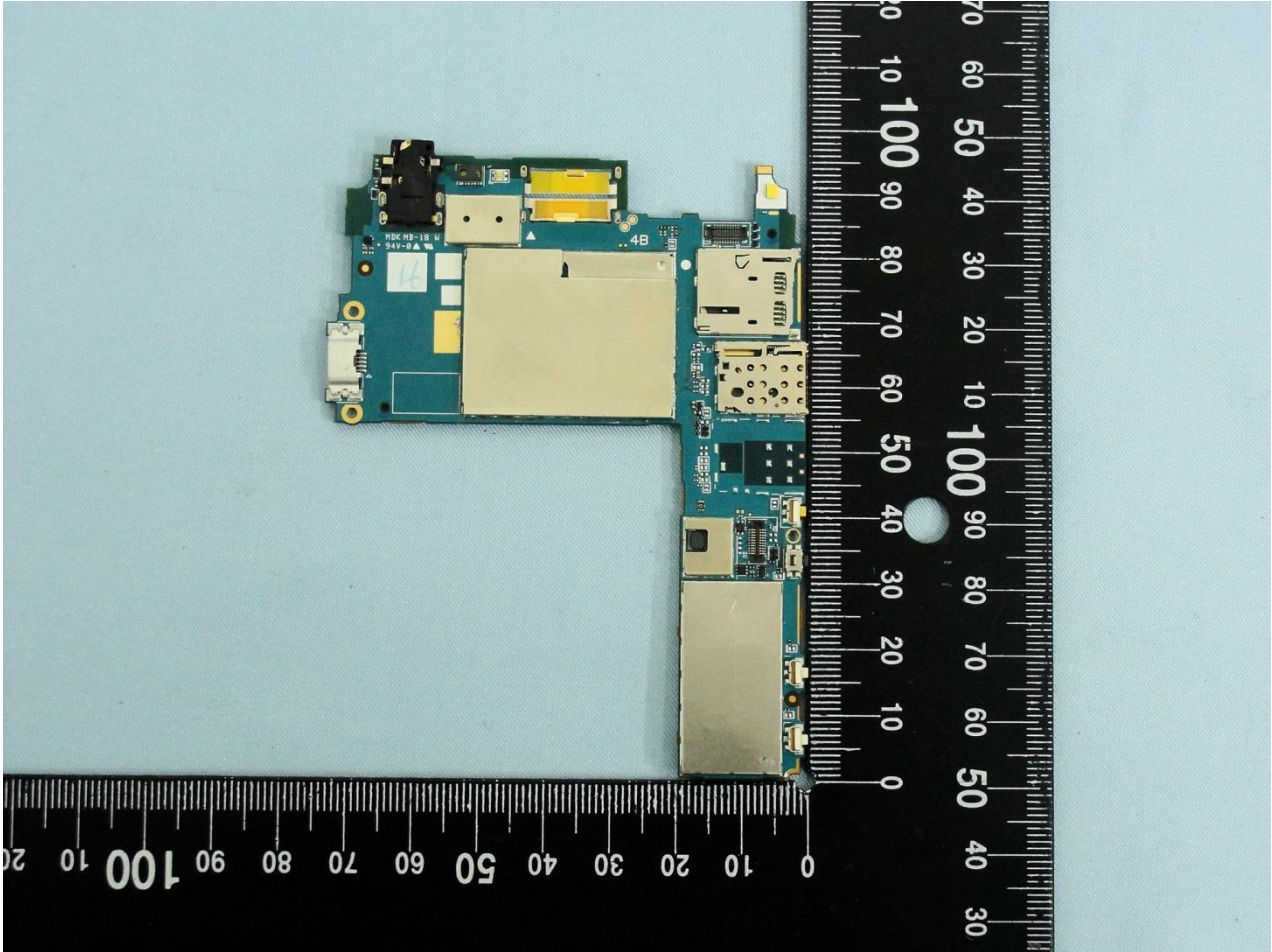

3. Internal Photograph of EUT

Brand Name: SONY / Type Name: PM-0861-BV

Brand Name: SONY / Type Name: PM-0861-BV

Brand Name: SONY / Type Name: PM-0861-BV

Brand Name: SONY / Type Name: PM-0861-BV

Brand Name: SONY / Type Name: PM-0861-BV

Brand Name: SONY / Type Name: PM-0861-BV

Brand Name: SONY / Type Name: PM-0861-BV

Brand Name: SONY / Type Name: PM-0861-BV

Brand Name: SONY / Type Name: PM-0861-BV

Brand Name: SONY / Type Name: PM-0861-BV