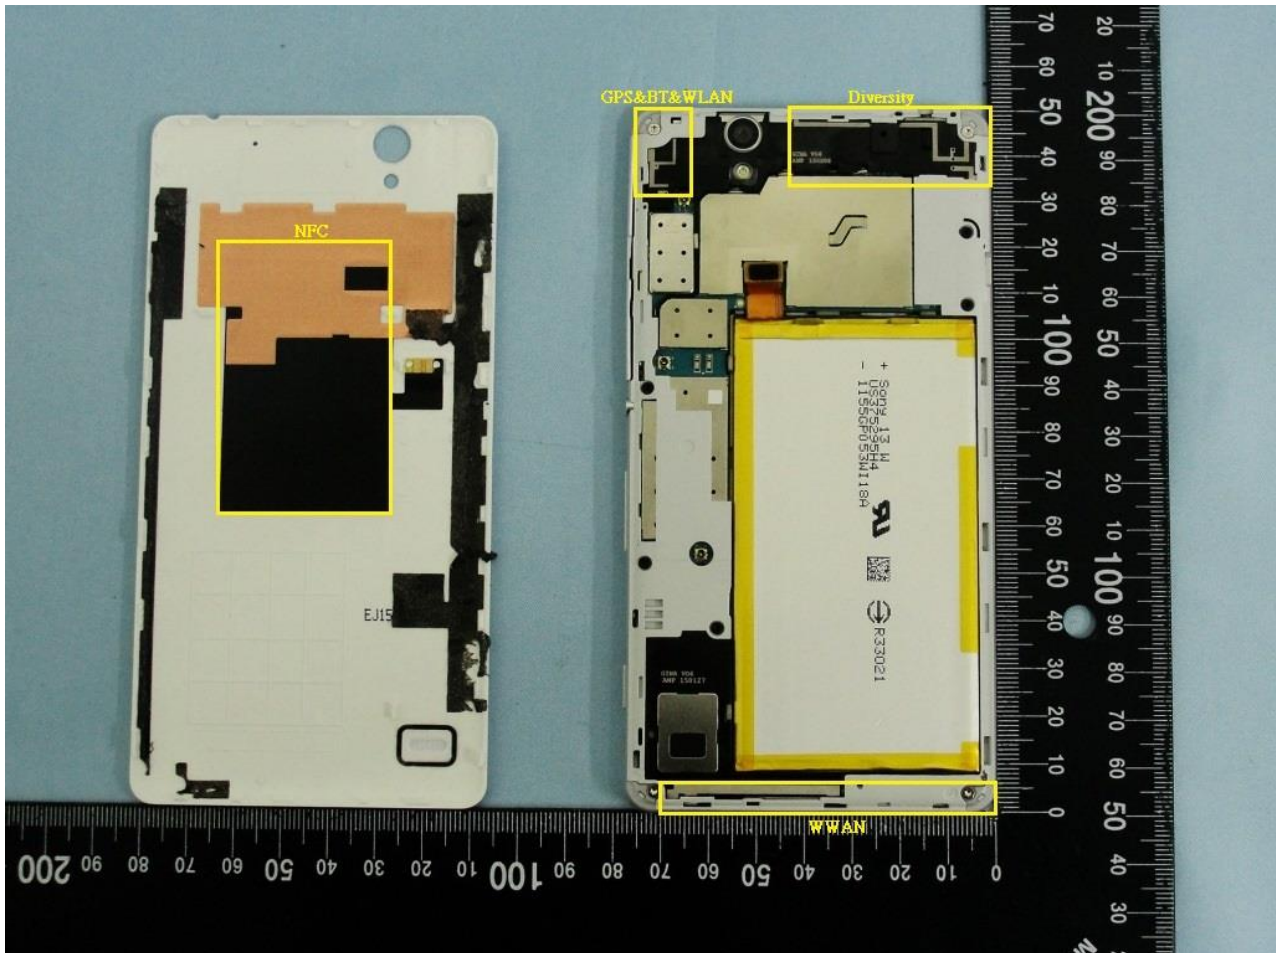

3. Internal Photograph of EUT

Brand Name: SONY / Type Name: PM-0861-BV

Brand Name: SONY / Type Name: PM-0861-BV

Brand Name: SONY / Type Name: PM-0861-BV

Brand Name: SONY / Type Name: PM-0861-BV

Brand Name: SONY / Type Name: PM-0861-BV

Brand Name: SONY / Type Name: PM-0861-BV

Brand Name: SONY / Type Name: PM-0861-BV

Brand Name: SONY / Type Name: PM-0861-BV

Brand Name: SONY / Type Name: PM-0861-BV

Brand Name: SONY / Type Name: PM-0861-BV