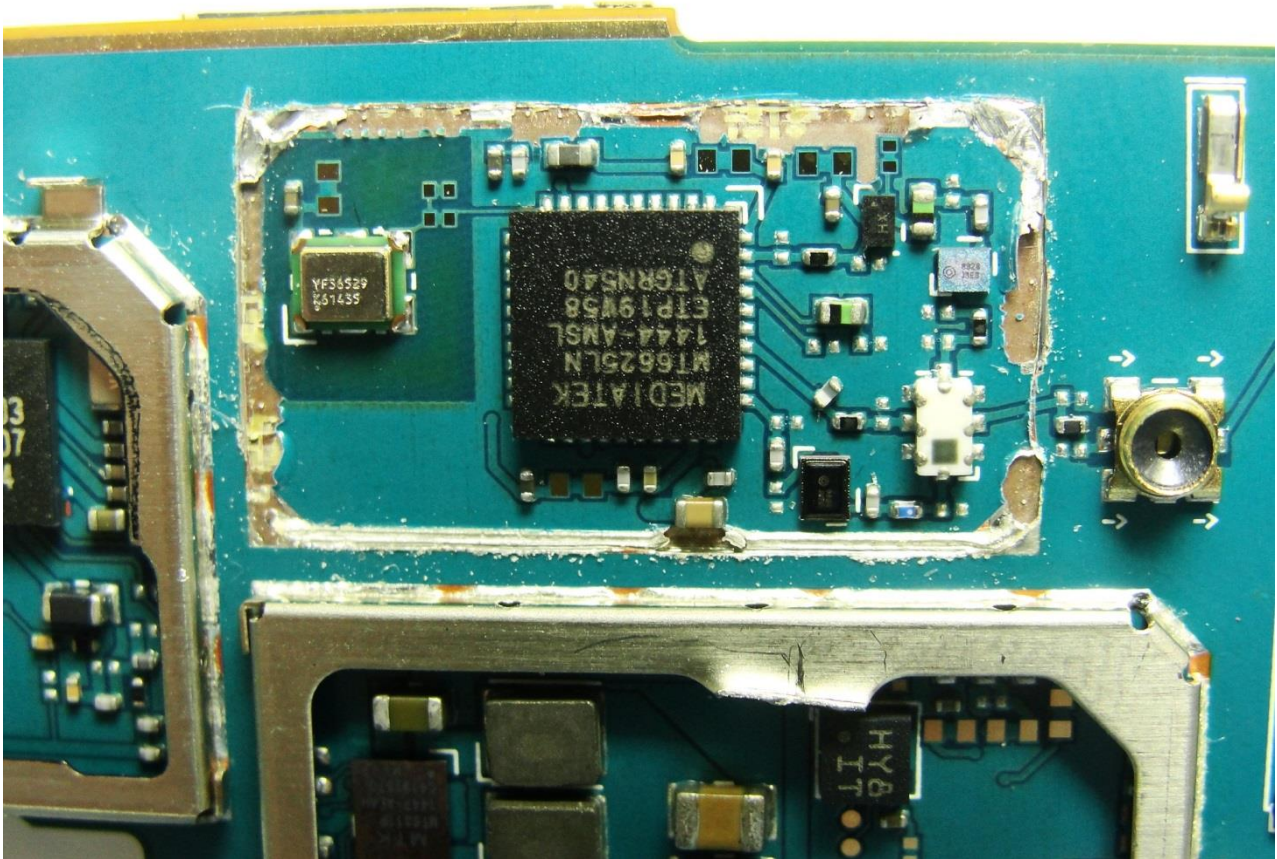

3. Internal Photograph of EUT

Brand Name: SONY / Type Name: PM-0860-BV

Brand Name: SONY / Type Name: PM-0860-BV

Brand Name: SONY / Type Name: PM-0860-BV

Brand Name: SONY / Type Name: PM-0860-BV

Brand Name: SONY / Type Name: PM-0860-BV

Brand Name: SONY / Type Name: PM-0860-BV

Brand Name: SONY / Type Name: PM-0860-BV

Brand Name: SONY / Type Name: PM-0860-BV

Brand Name: SONY / Type Name: PM-0860-BV

Brand Name: SONY / Type Name: PM-0860-BV