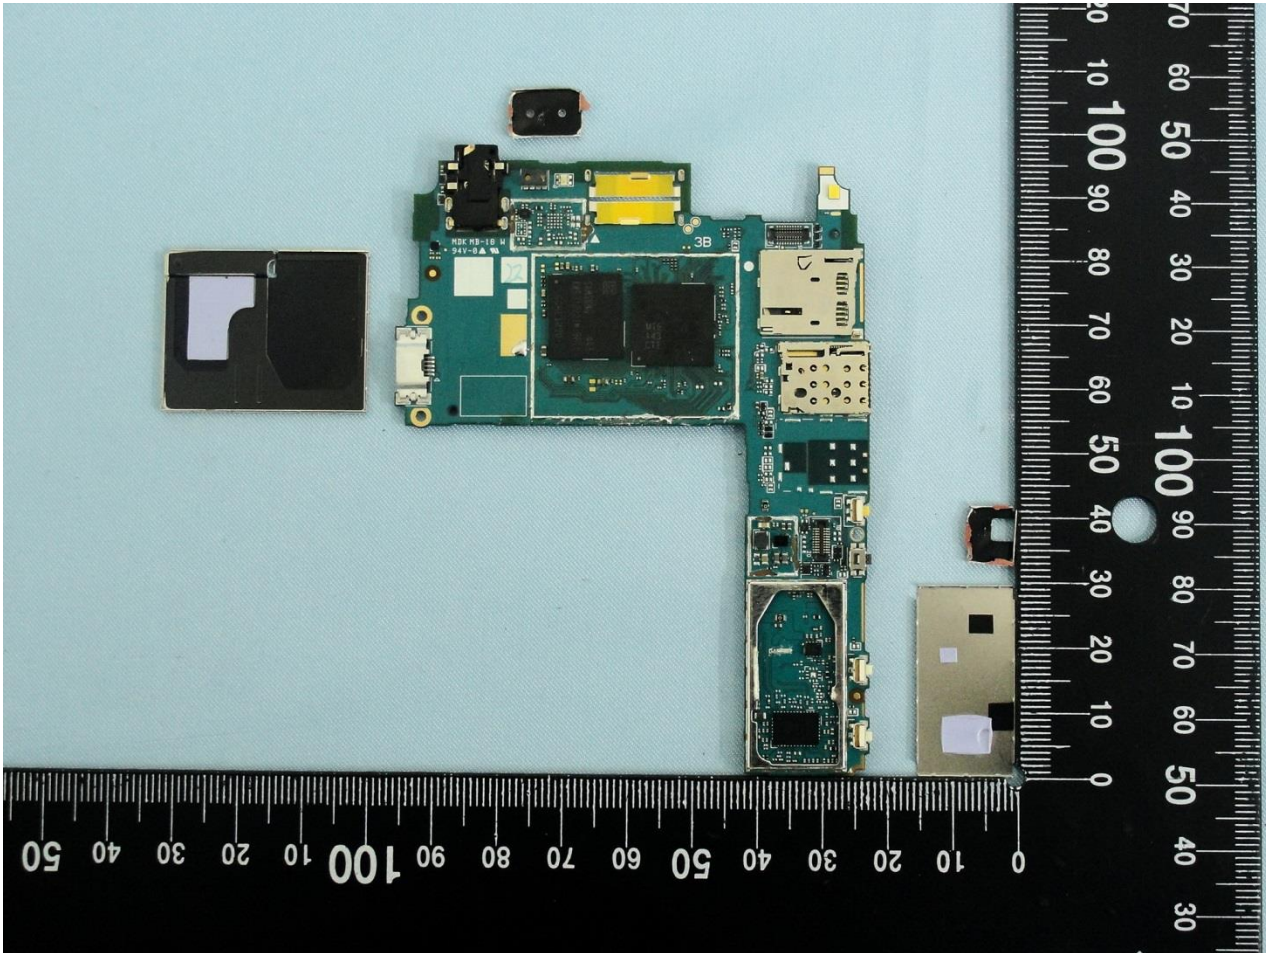

3. Internal Photograph of EUT

Brand Name: SONY / Type Name: PM-0860-BV

Brand Name: SONY / Type Name: PM-0860-BV

Brand Name: SONY / Type Name: PM-0860-BV

Brand Name: SONY / Type Name: PM-0860-BV

Brand Name: SONY / Type Name: PM-0860-BV

Brand Name: SONY / Type Name: PM-0860-BV

Brand Name: SONY / Type Name: PM-0860-BV

Brand Name: SONY / Type Name: PM-0860-BV

Brand Name: SONY / Type Name: PM-0860-BV

Brand Name: SONY / Type Name: PM-0860-BV