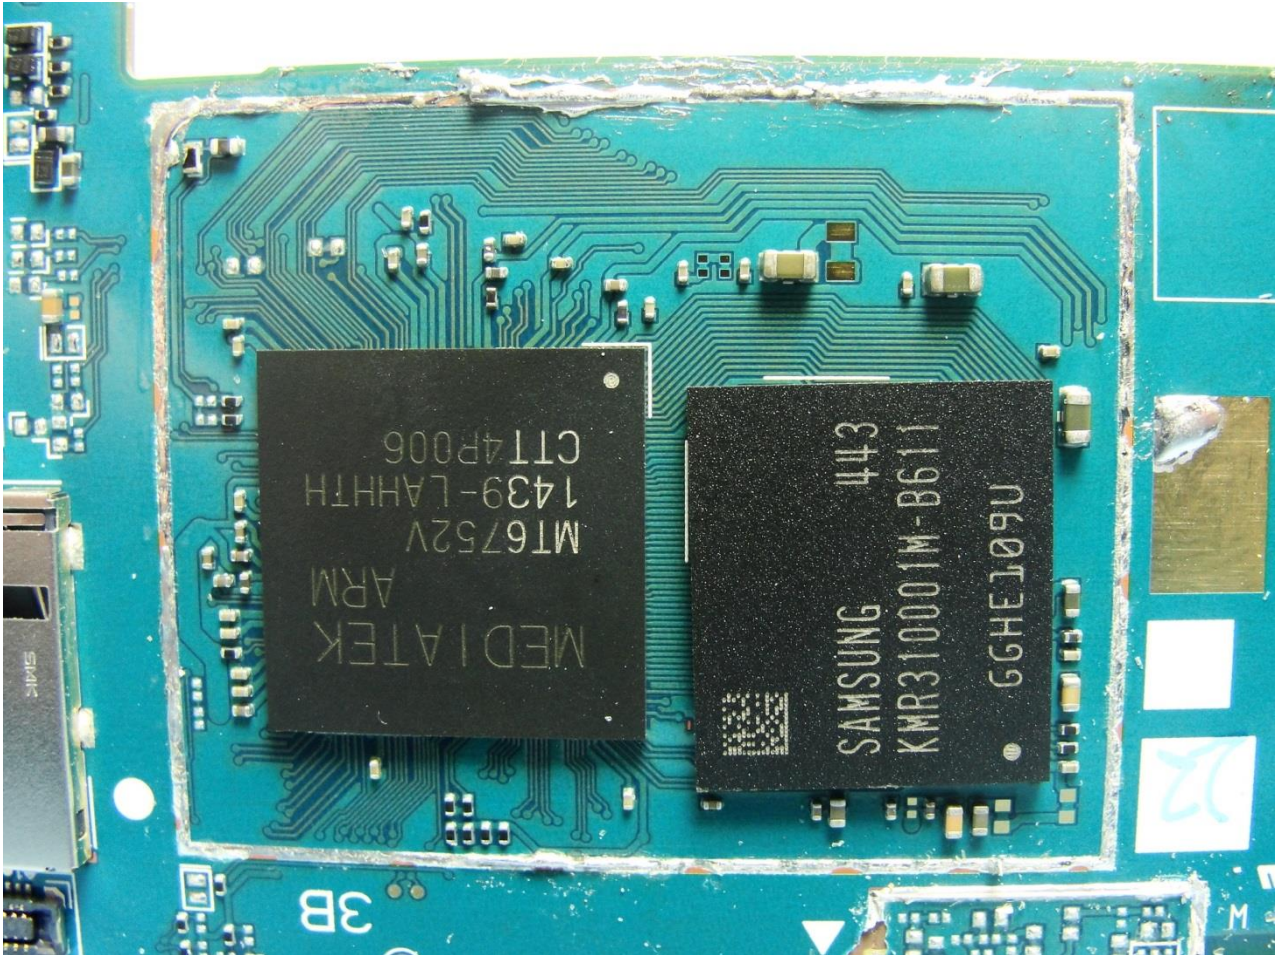

3. Internal Photograph of EUT

Brand Name: SONY / Type Name: PM-0860-BV

Brand Name: SONY / Type Name: PM-0860-BV

Brand Name: SONY / Type Name: PM-0860-BV

Brand Name: SONY / Type Name: PM-0860-BV

Brand Name: SONY / Type Name: PM-0860-BV

Brand Name: SONY / Type Name: PM-0860-BV

Brand Name: SONY / Type Name: PM-0860-BV

Brand Name: SONY / Type Name: PM-0860-BV

Brand Name: SONY / Type Name: PM-0860-BV

Brand Name: SONY / Type Name: PM-0860-BV