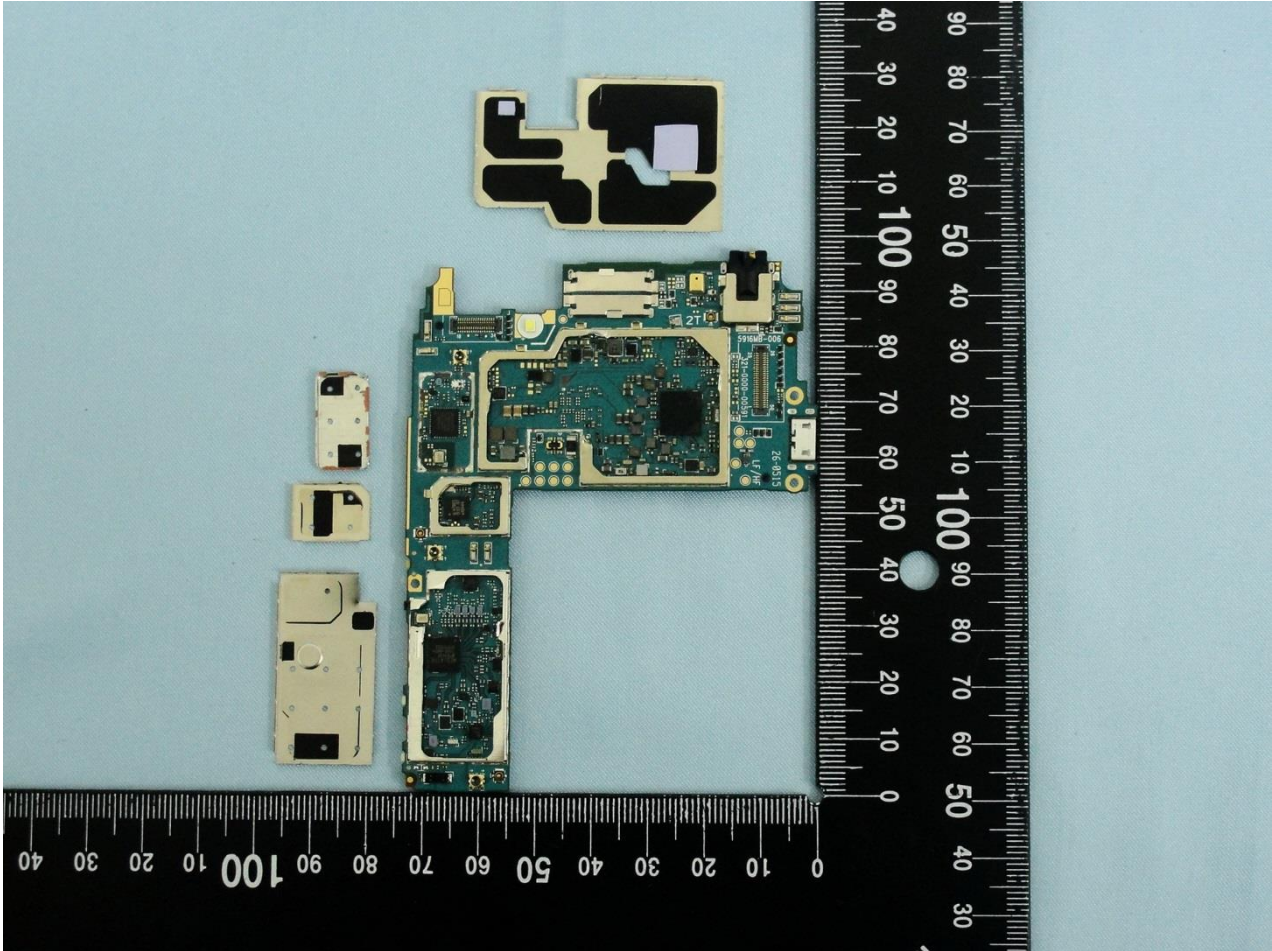

3. Internal Photograph of EUT

Brand Name: SONY / Type Name: PM-0860-BV

Brand Name: SONY / Type Name: PM-0860-BV

Brand Name: SONY / Type Name: PM-0860-BV

Brand Name: SONY / Type Name: PM-0860-BV

Brand Name: SONY / Type Name: PM-0860-BV

Brand Name: SONY / Type Name: PM-0860-BV

Brand Name: SONY / Type Name: PM-0860-BV

Brand Name: SONY / Type Name: PM-0860-BV

Brand Name: SONY / Type Name: PM-0860-BV

Brand Name: SONY / Type Name: PM-0860-BV