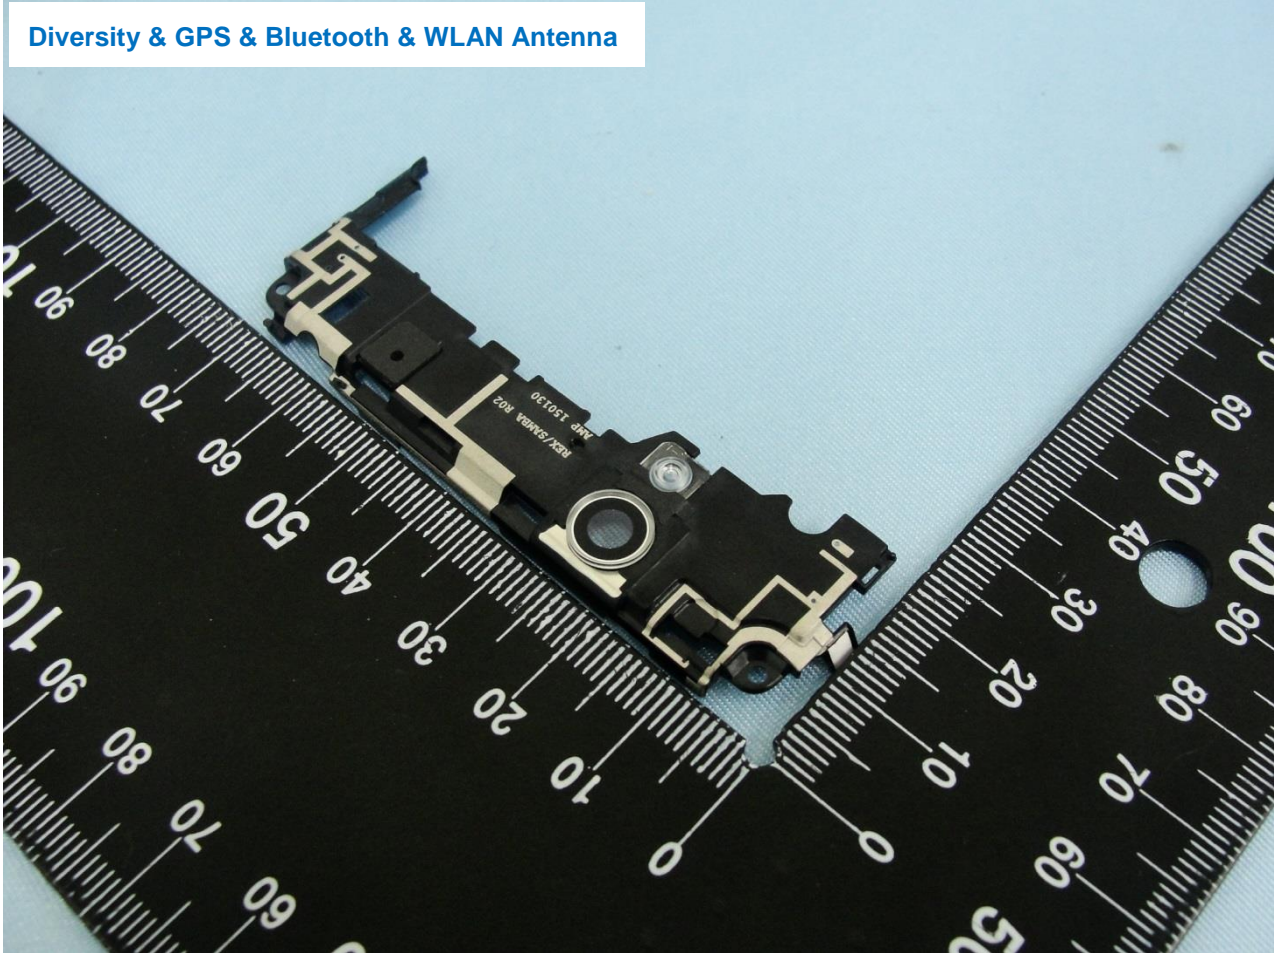

Brand Name: SONY / Type Name: PM-0860-BV

WWAN Antenna

Brand Name: SONY / Type Name: PM-0860-BV

Brand Name: SONY / Type Name: PM-0860-BV

Diversity & GPS & Bluetooth & WLAN Antenna

Brand Name: SONY / Type Name: PM-0860-BV