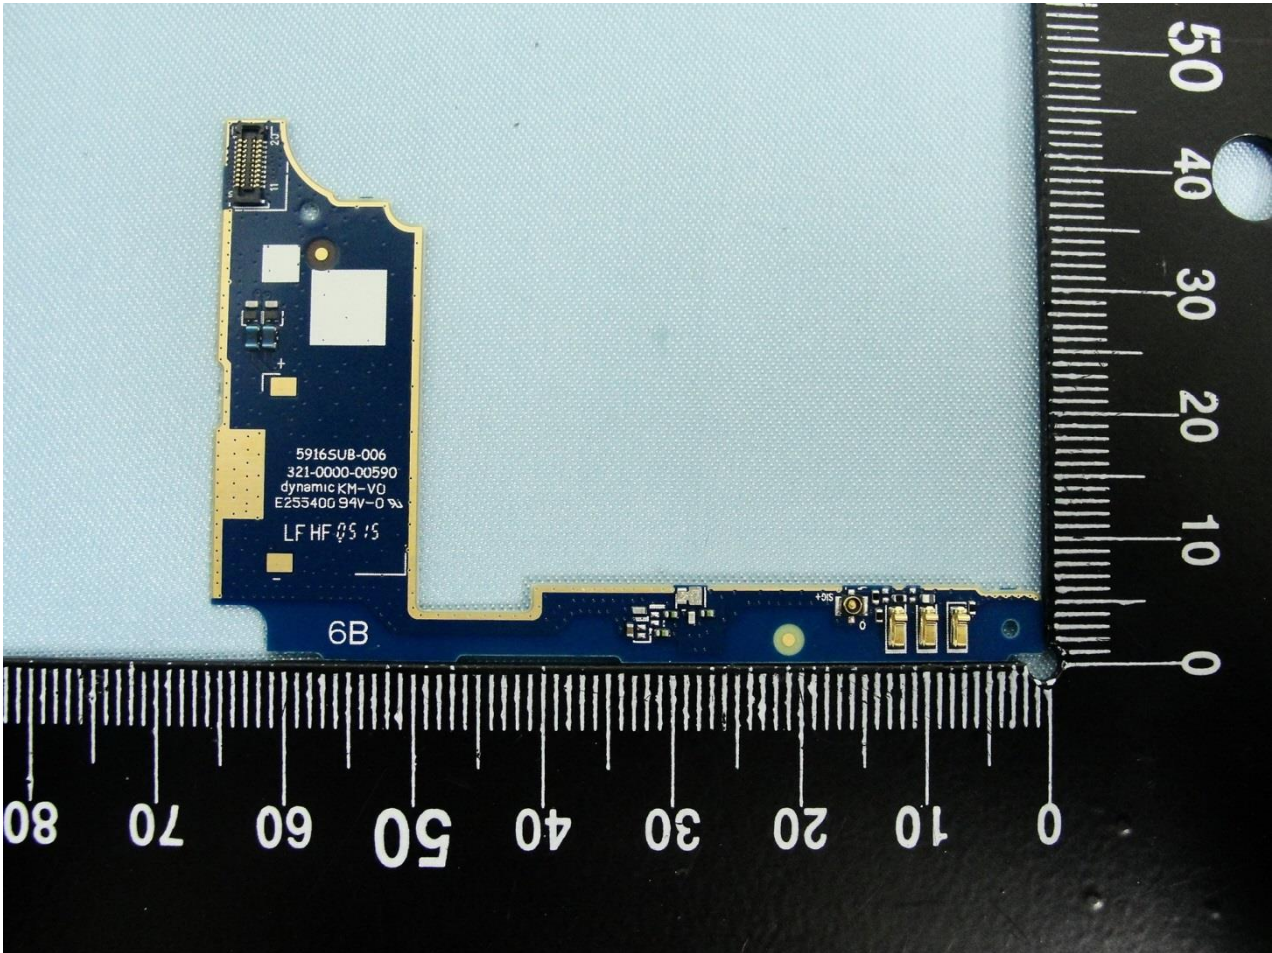

3. Internal Photograph of EUT

Brand Name: SONY / Type Name: PM-0860-BV

Brand Name: SONY / Type Name: PM-0860-BV

Brand Name: SONY / Type Name: PM-0860-BV

Brand Name: SONY / Type Name: PM-0860-BV

Brand Name: SONY / Type Name: PM-0860-BV

Brand Name: SONY / Type Name: PM-0860-BV

Brand Name: SONY / Type Name: PM-0860-BV

Brand Name: SONY / Type Name: PM-0860-BV

Brand Name: SONY / Type Name: PM-0860-BV

Brand Name: SONY / Type Name: PM-0860-BV