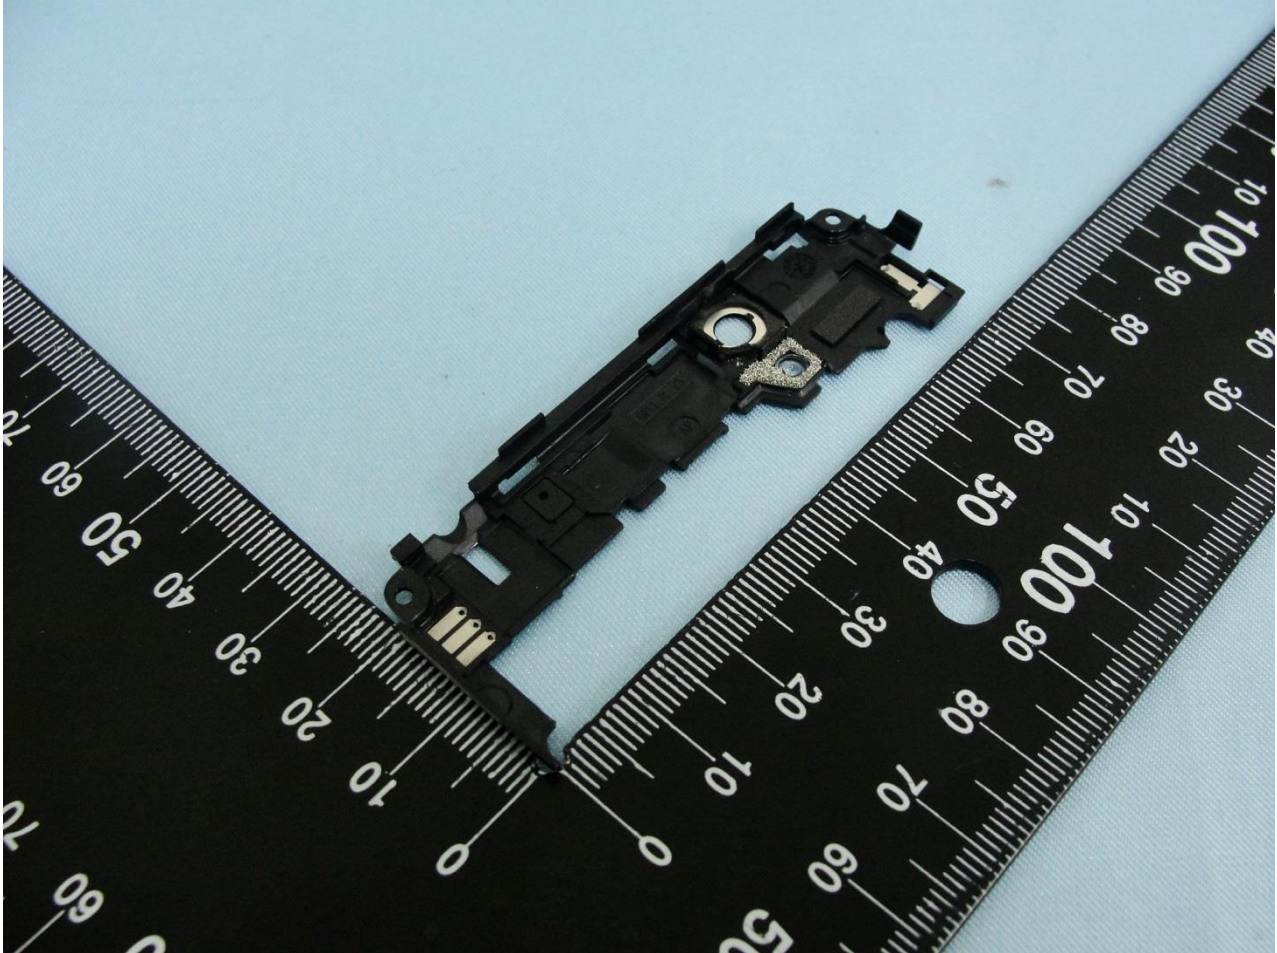

Brand Name: SONY / Type Name: PM-0860-BV

WWAN Antenna

Brand Name: SONY / Type Name: PM-0860-BV

Brand Name: SONY / Type Name: PM-0860-BV

Diversity & GPS & Bluetooth & WLAN Antenna

Brand Name: SONY / Type Name: PM-0860-BV