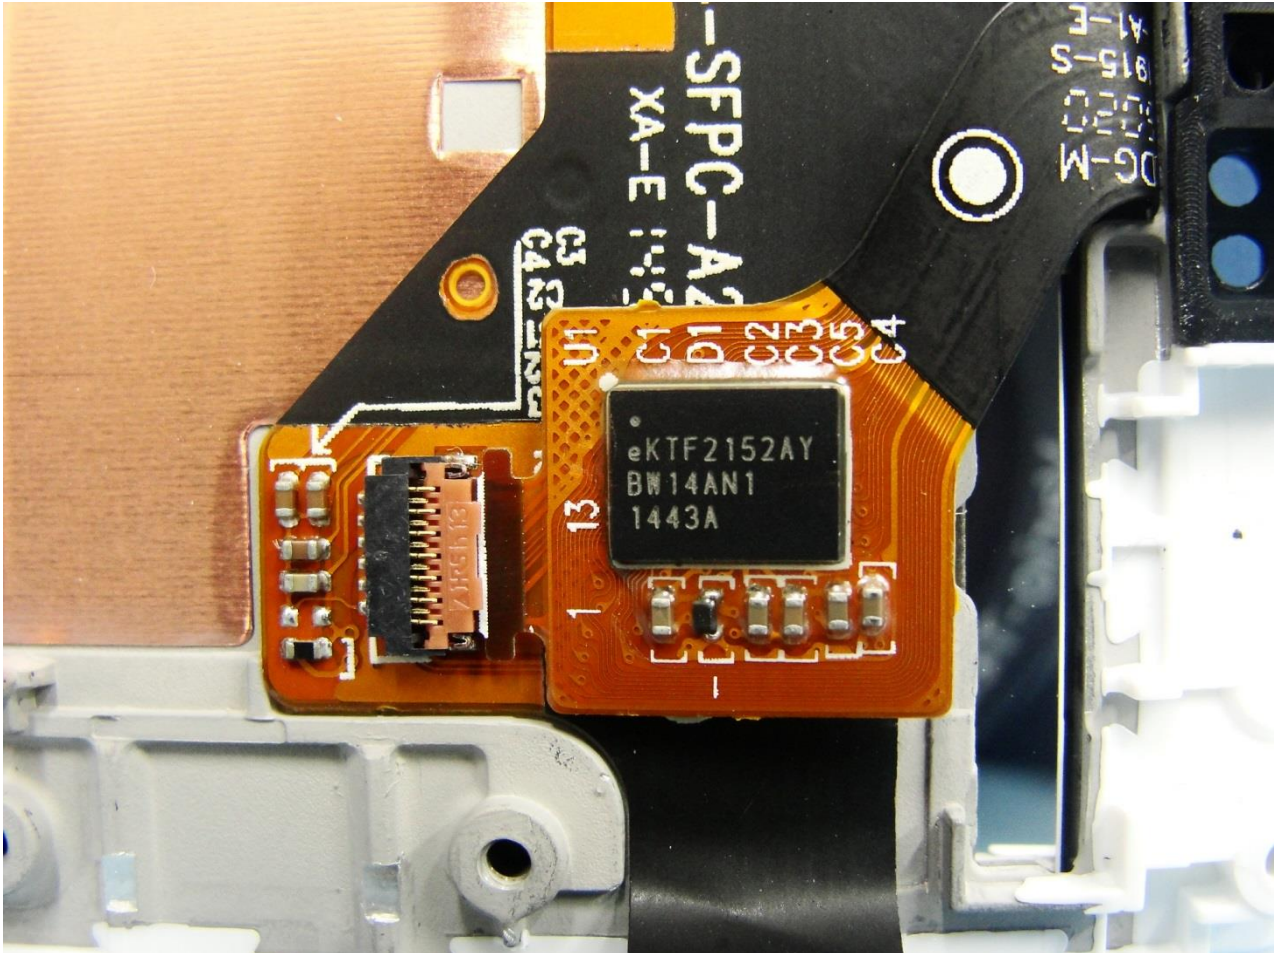

3. Internal Photograph of EUT

Brand Name: SONY / Type Name: PM-0860-BV

Brand Name: SONY / Type Name: PM-0860-BV

Brand Name: SONY / Type Name: PM-0860-BV

Brand Name: SONY / Type Name: PM-0860-BV

Brand Name: SONY / Type Name: PM-0860-BV

Brand Name: SONY / Type Name: PM-0860-BV

Brand Name: SONY / Type Name: PM-0860-BV

Brand Name: SONY / Type Name: PM-0860-BV

Brand Name: SONY / Type Name: PM-0860-BV

Brand Name: SONY / Type Name: PM-0860-BV