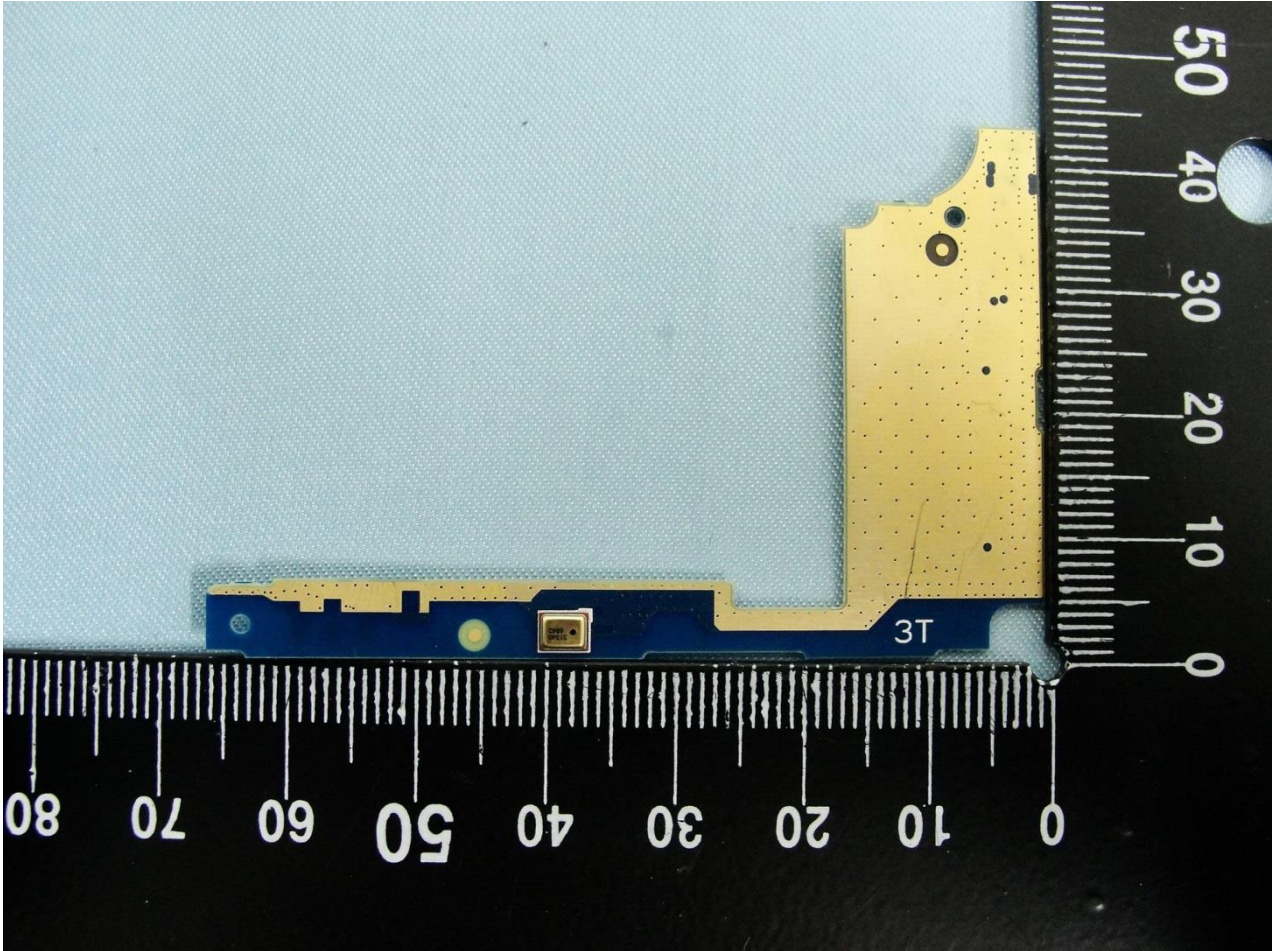

3. Internal Photograph of EUT

Brand Name: SONY / Type Name: PM-0860-BV

Brand Name: SONY / Type Name: PM-0860-BV

Brand Name: SONY / Type Name: PM-0860-BV

Brand Name: SONY / Type Name: PM-0860-BV

Brand Name: SONY / Type Name: PM-0860-BV

Brand Name: SONY / Type Name: PM-0860-BV

Brand Name: SONY / Type Name: PM-0860-BV

Brand Name: SONY / Type Name: PM-0860-BV

Brand Name: SONY / Type Name: PM-0860-BV

Brand Name: SONY / Type Name: PM-0860-BV