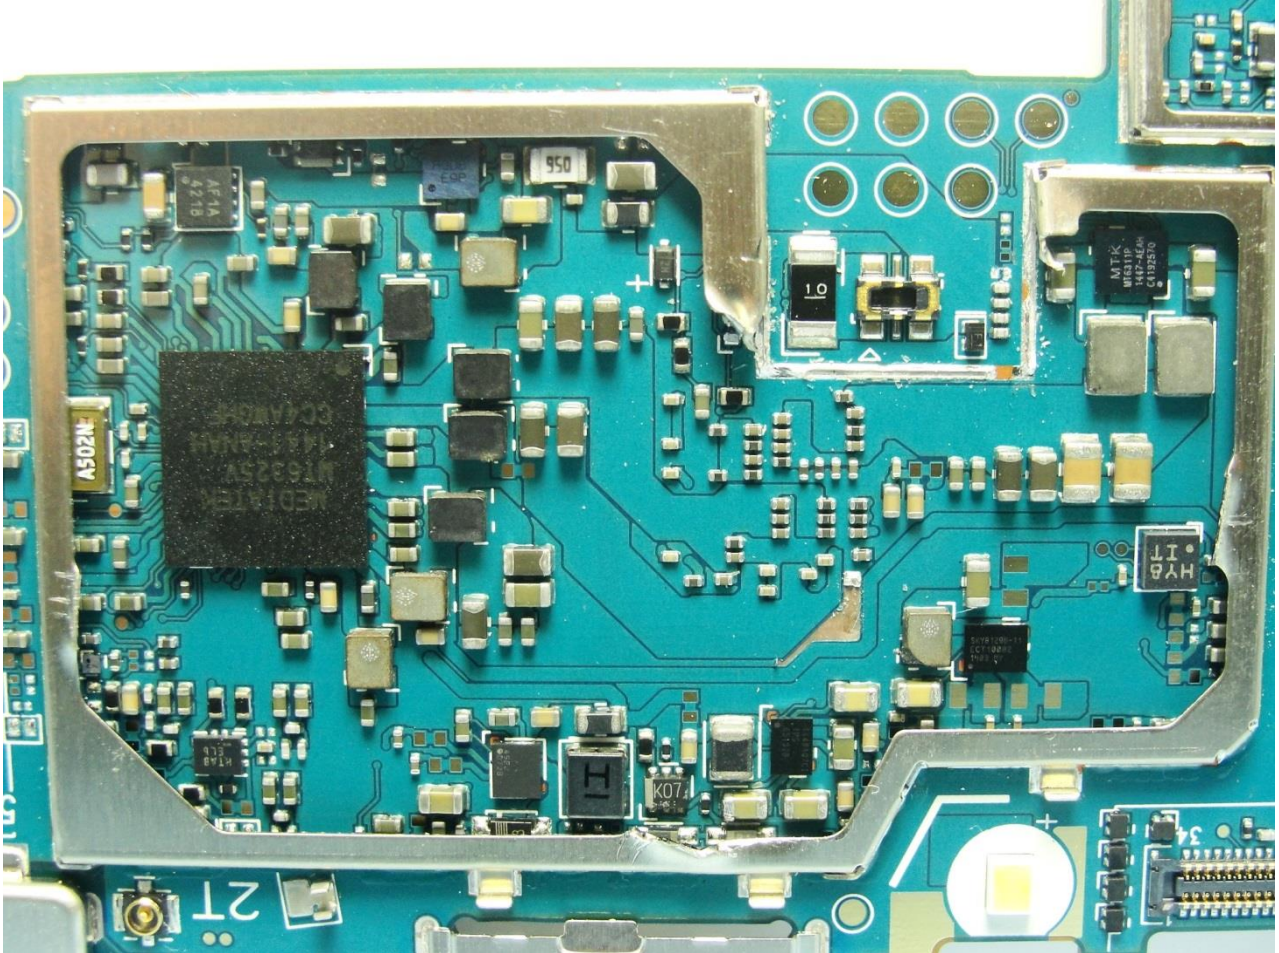

3. Internal Photograph of EUT

Brand Name: SONY / Type Name: PM-0860-BV

Brand Name: SONY / Type Name: PM-0860-BV

Brand Name: SONY / Type Name: PM-0860-BV

Brand Name: SONY / Type Name: PM-0860-BV

Brand Name: SONY / Type Name: PM-0860-BV

Brand Name: SONY / Type Name: PM-0860-BV

Brand Name: SONY / Type Name: PM-0860-BV

Brand Name: SONY / Type Name: PM-0860-BV

Brand Name: SONY / Type Name: PM-0860-BV

Brand Name: SONY / Type Name: PM-0860-BV