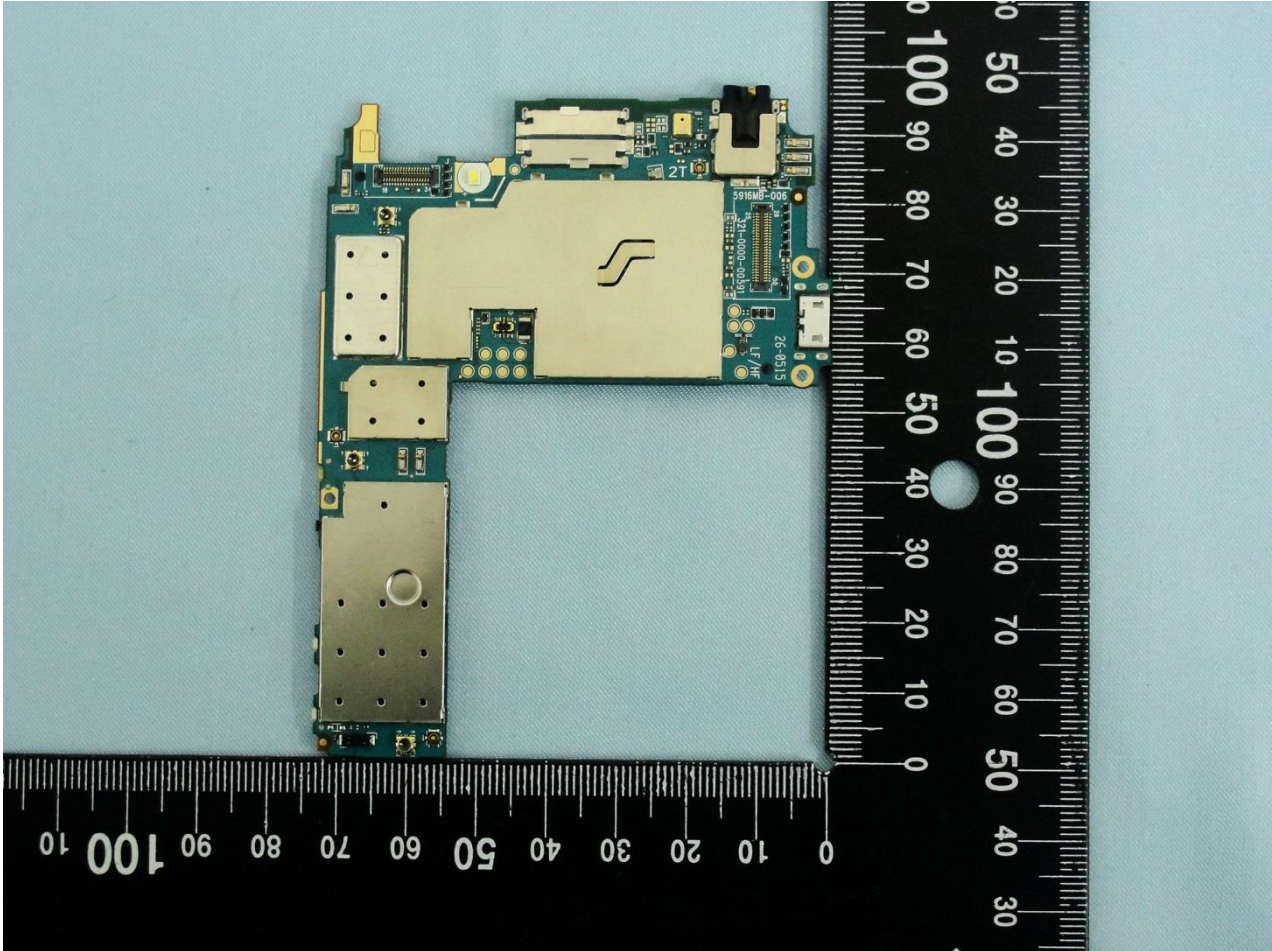

3. Internal Photograph of EUT

Brand Name: SONY / Type Name: PM-0860-BV

Brand Name: SONY / Type Name: PM-0860-BV

Brand Name: SONY / Type Name: PM-0860-BV

Brand Name: SONY / Type Name: PM-0860-BV

Brand Name: SONY / Type Name: PM-0860-BV

Brand Name: SONY / Type Name: PM-0860-BV

Brand Name: SONY / Type Name: PM-0860-BV

Brand Name: SONY / Type Name: PM-0860-BV

Brand Name: SONY / Type Name: PM-0860-BV

Brand Name: SONY / Type Name: PM-0860-BV