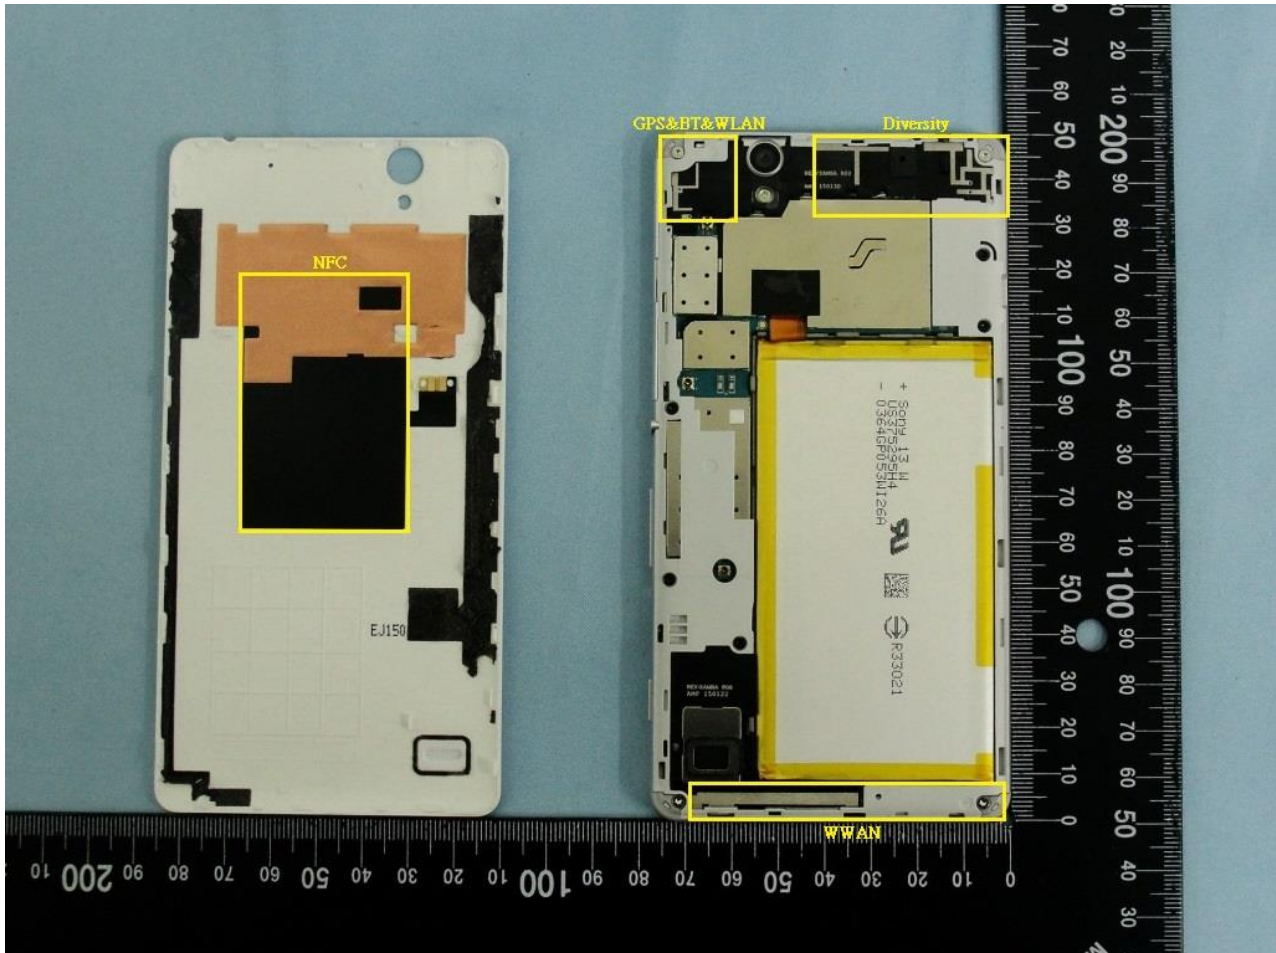

3. Internal Photograph of EUT

Brand Name: SONY / Type Name: PM-0860-BV

Brand Name: SONY / Type Name: PM-0860-BV

Brand Name: SONY / Type Name: PM-0860-BV

Brand Name: SONY / Type Name: PM-0860-BV

Brand Name: SONY / Type Name: PM-0860-BV

Brand Name: SONY / Type Name: PM-0860-BV

Brand Name: SONY / Type Name: PM-0860-BV

Brand Name: SONY / Type Name: PM-0860-BV

Brand Name: SONY / Type Name: PM-0860-BV

Brand Name: SONY / Type Name: PM-0860-BV