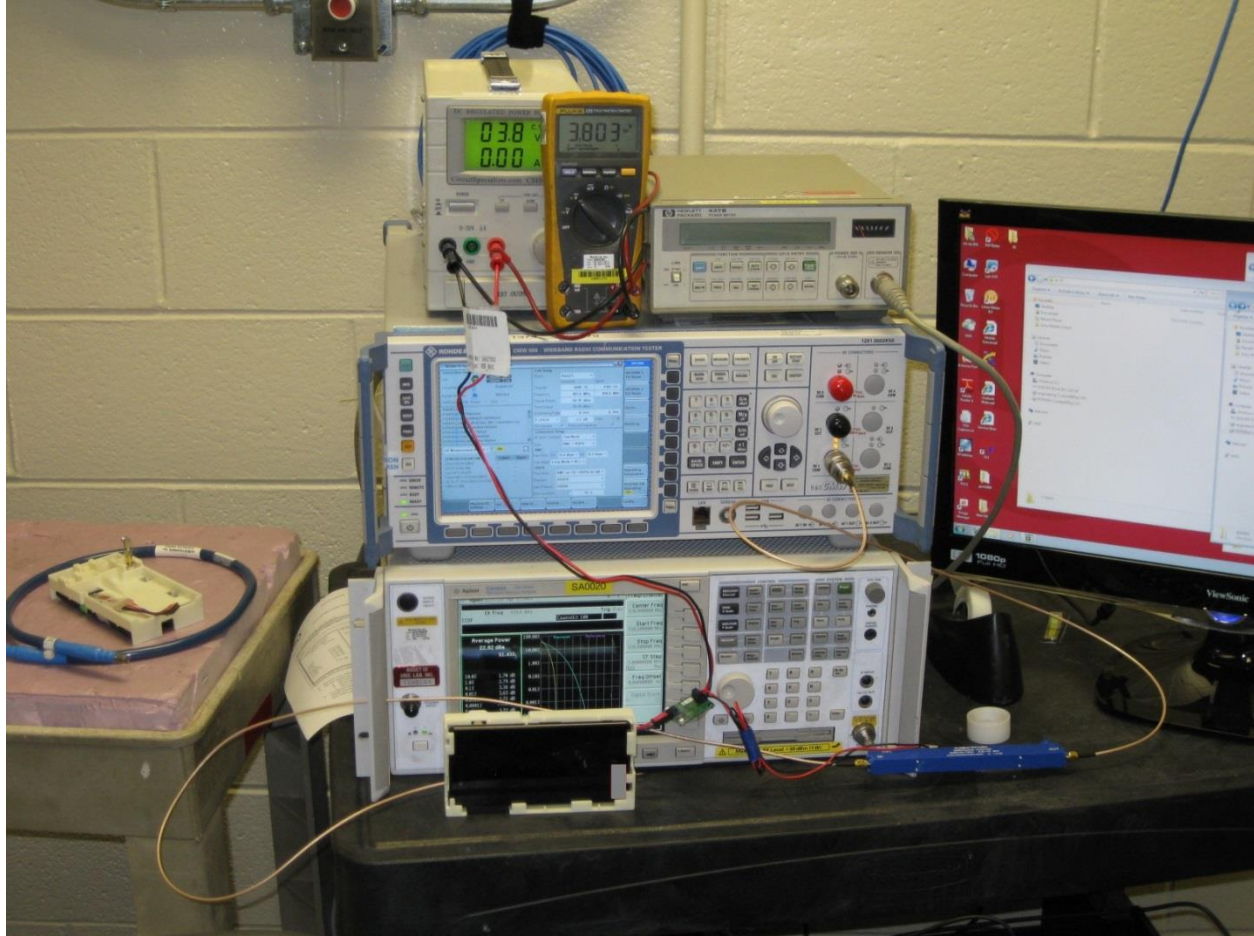

12. SETUP PHOTOS

ANTENNA PORT CONDUCTED RF MEASUREMENT SETUP

RADIATED RF MEASUREMENT SETUP FOR PORTABLE CONFIGURATION

FRONT

BACK

ENVIRONMENTAL CHAMBER PHOTO

END OF REPORT