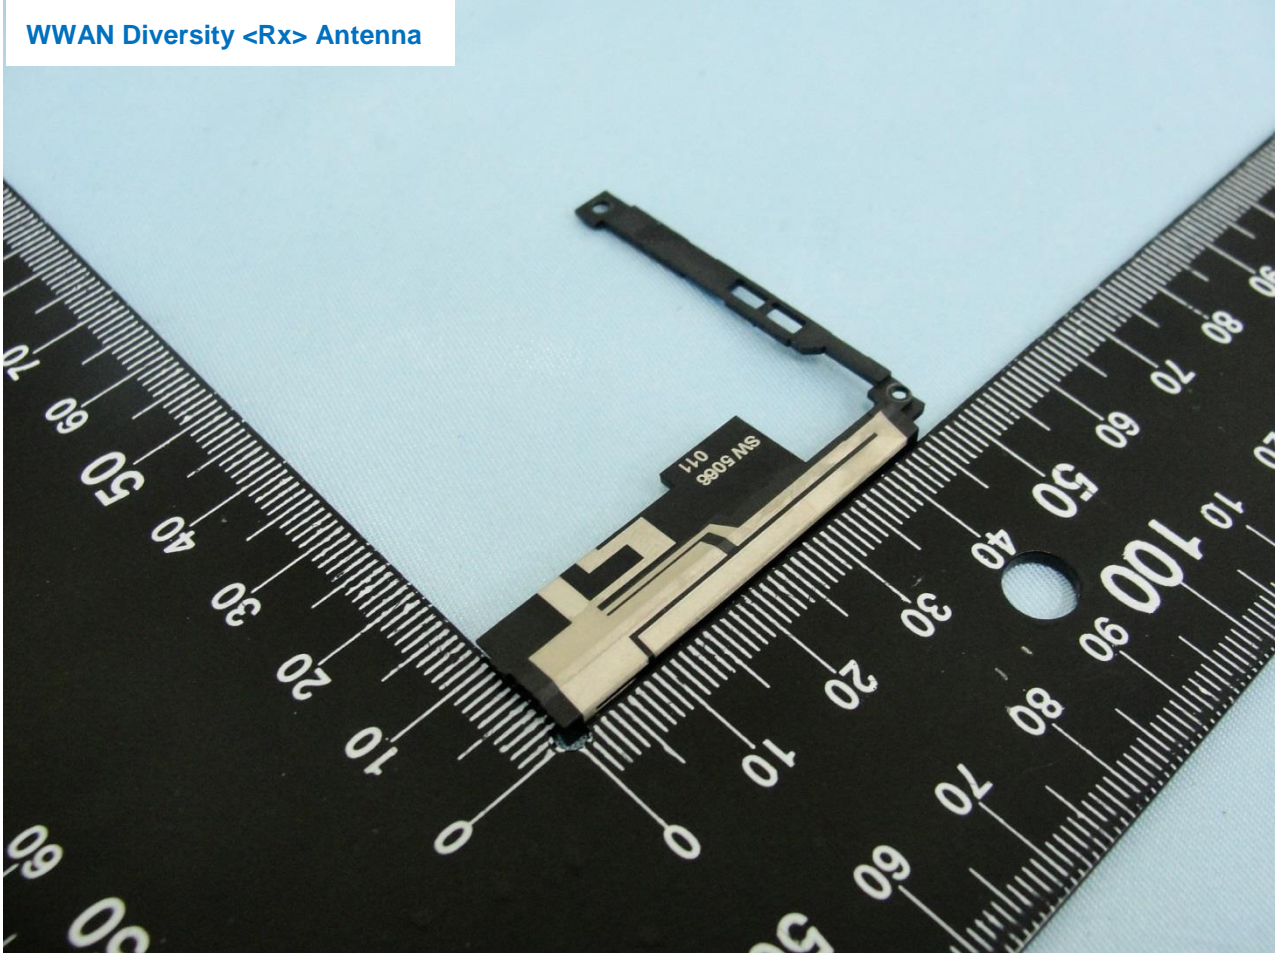

WWAN Antenna

Brand Name: Sony / Type Name: PM-0787-BV

Brand Name: Sony / Type Name: PM-0787-BV

WWAN Diversity <Rx> Antenna

Brand Name: Sony / Type Name: PM-0787-BV

Brand Name: Sony / Type Name: PM-0787-BV

Bluetooth & WLAN Antenna