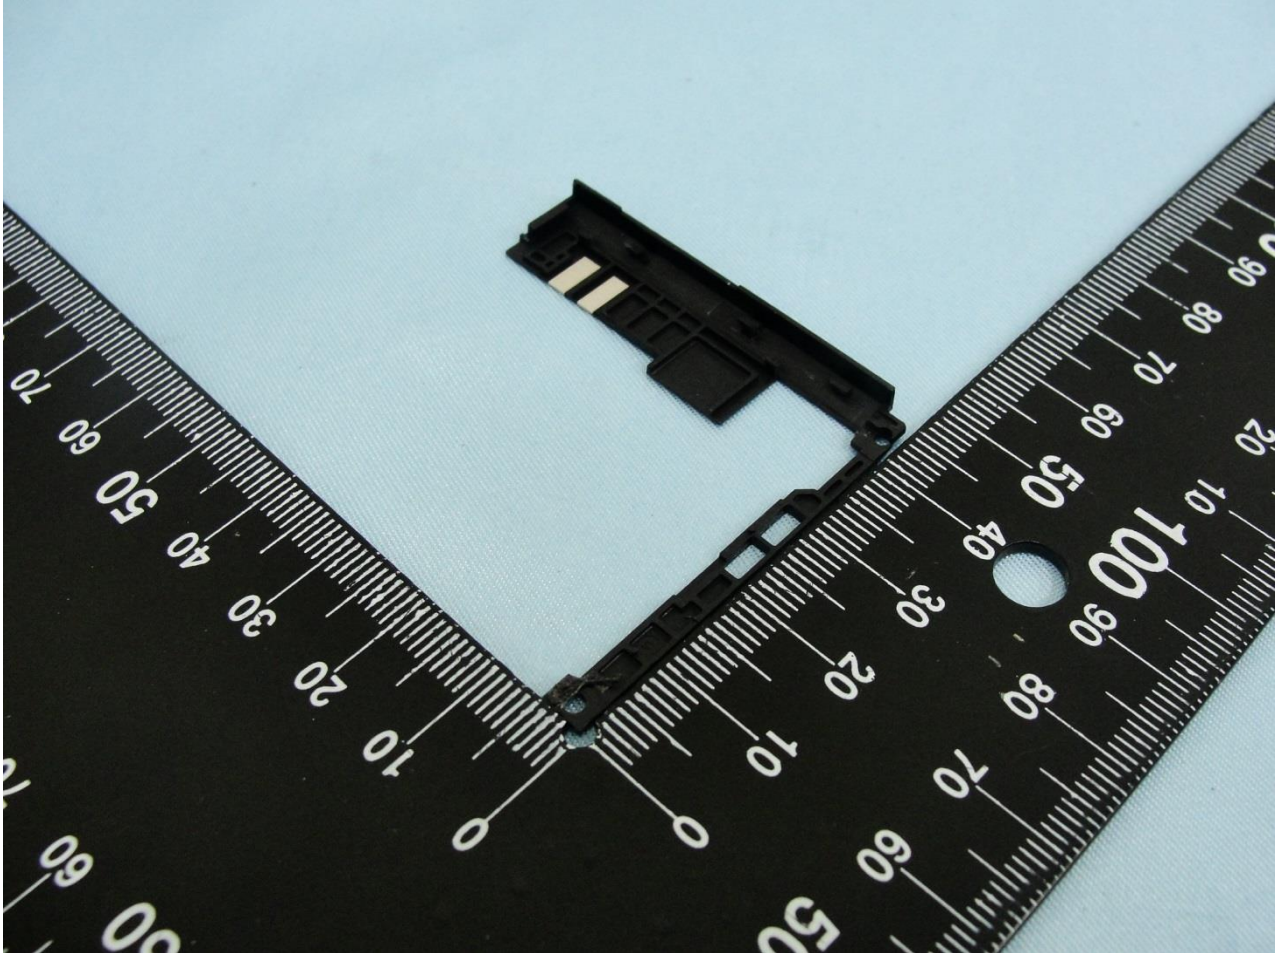

WWAN Antenna

Brand Name: Sony / Type Name: PM-0787-BV

Brand Name: Sony / Type Name: PM-0787-BV

WWAN Diversity <Rx> Antenna

Brand Name: Sony / Type Name: PM-0787-BV

Brand Name: Sony / Type Name: PM-0787-BV

Bluetooth & WLAN Antenna