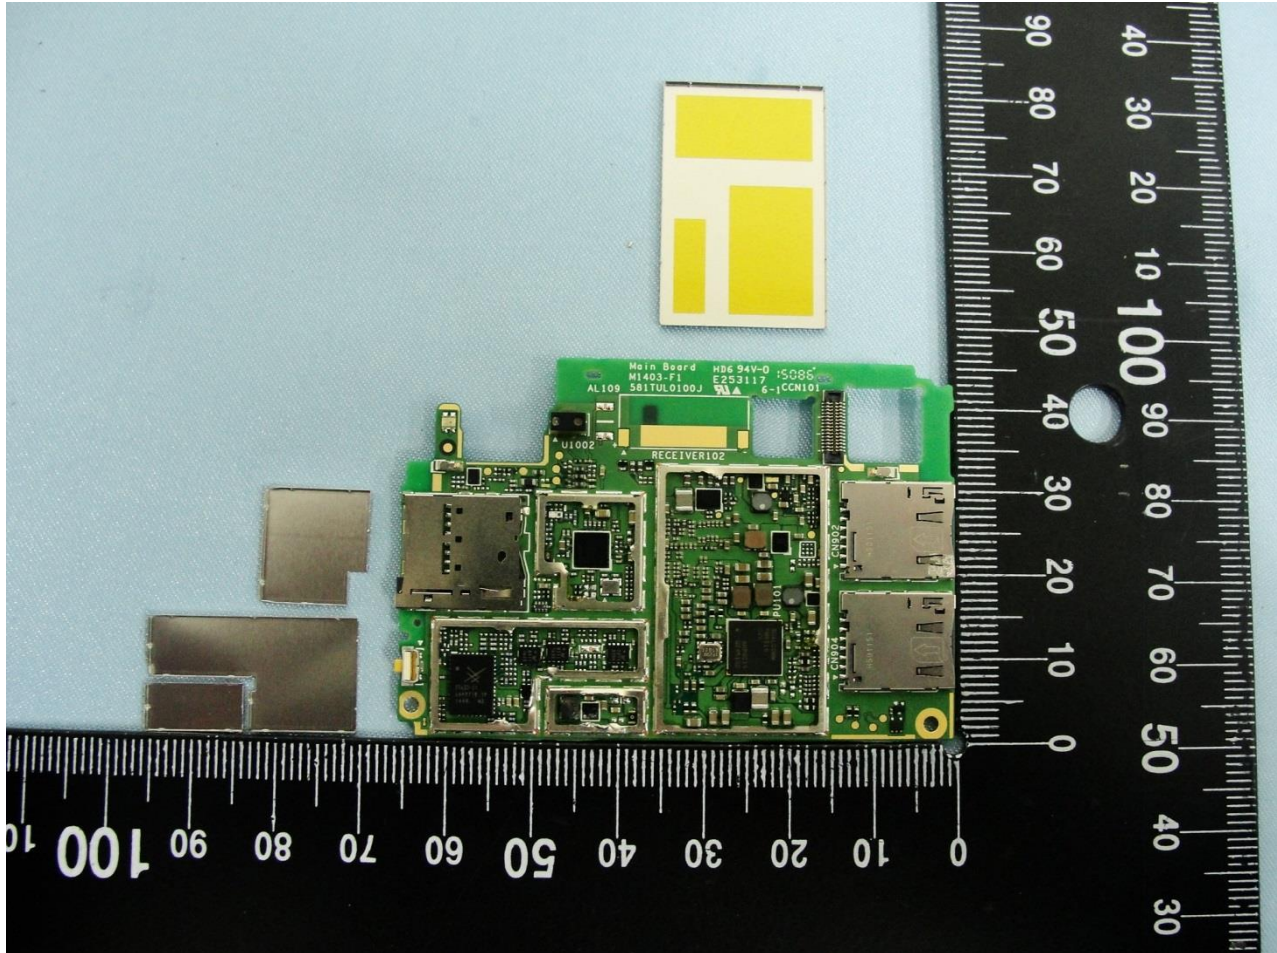

3. Internal Photograph of EUT

Brand Name: Sony / Type Name: PM-0787-BV

Brand Name: Sony / Type Name: PM-0787-BV

Brand Name: Sony / Type Name: PM-0787-BV

Brand Name: Sony / Type Name: PM-0787-BV

Brand Name: Sony / Type Name: PM-0787-BV

Brand Name: Sony / Type Name: PM-0787-BV

Brand Name: Sony / Type Name: PM-0787-BV

Brand Name: Sony / Type Name: PM-0787-BV

Brand Name: Sony / Type Name: PM-0787-BV

Brand Name: Sony / Type Name: PM-0787-BV