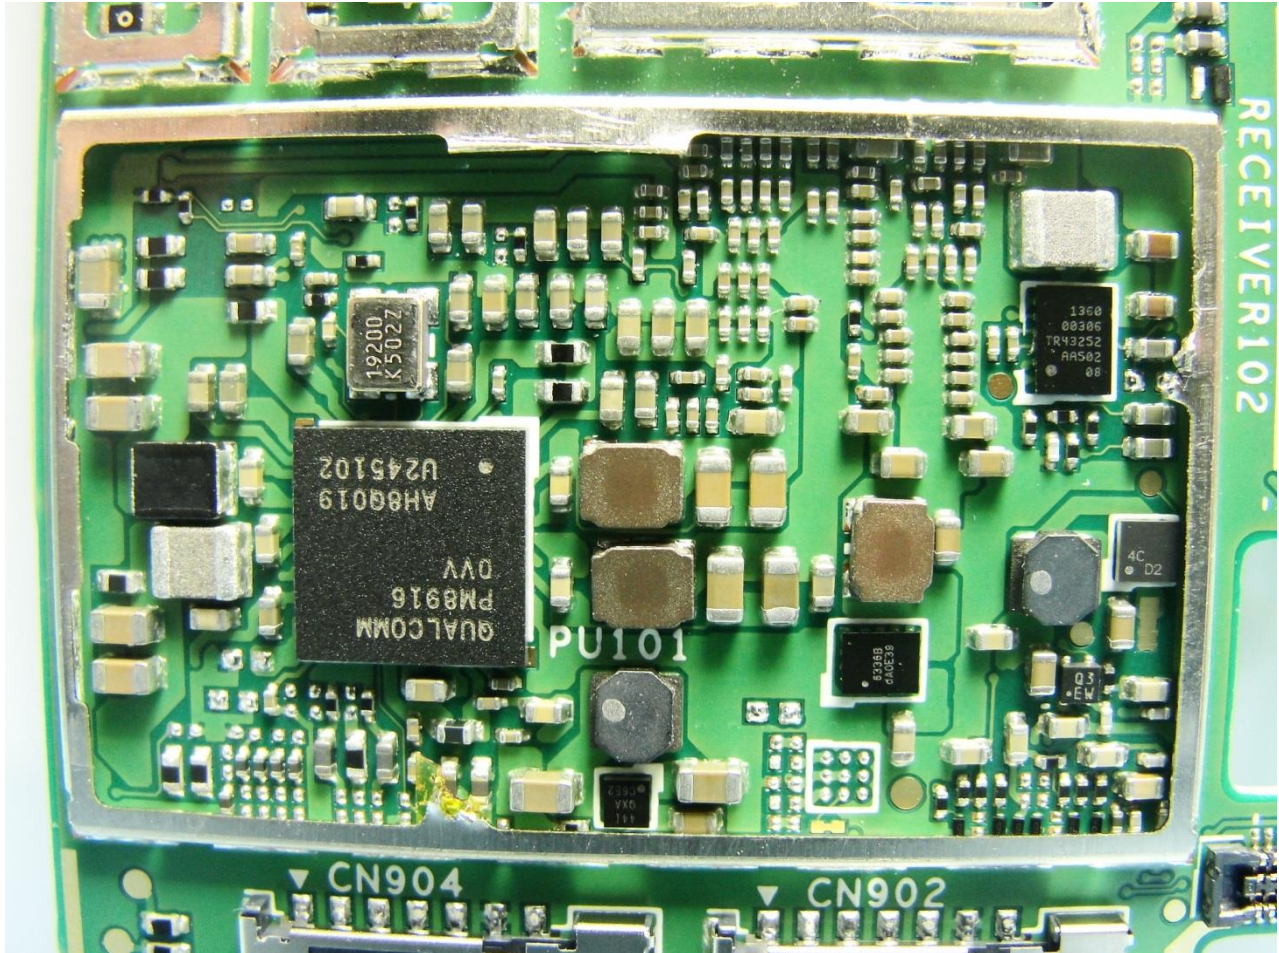

3. Internal Photograph of EUT

Brand Name: Sony / Type Name: PM-0787-BV

Brand Name: Sony / Type Name: PM-0787-BV

Brand Name: Sony / Type Name: PM-0787-BV

Brand Name: Sony / Type Name: PM-0787-BV

Brand Name: Sony / Type Name: PM-0787-BV

Brand Name: Sony / Type Name: PM-0787-BV

Brand Name: Sony / Type Name: PM-0787-BV

Brand Name: Sony / Type Name: PM-0787-BV

Brand Name: Sony / Type Name: PM-0787-BV

Brand Name: Sony / Type Name: PM-0787-BV