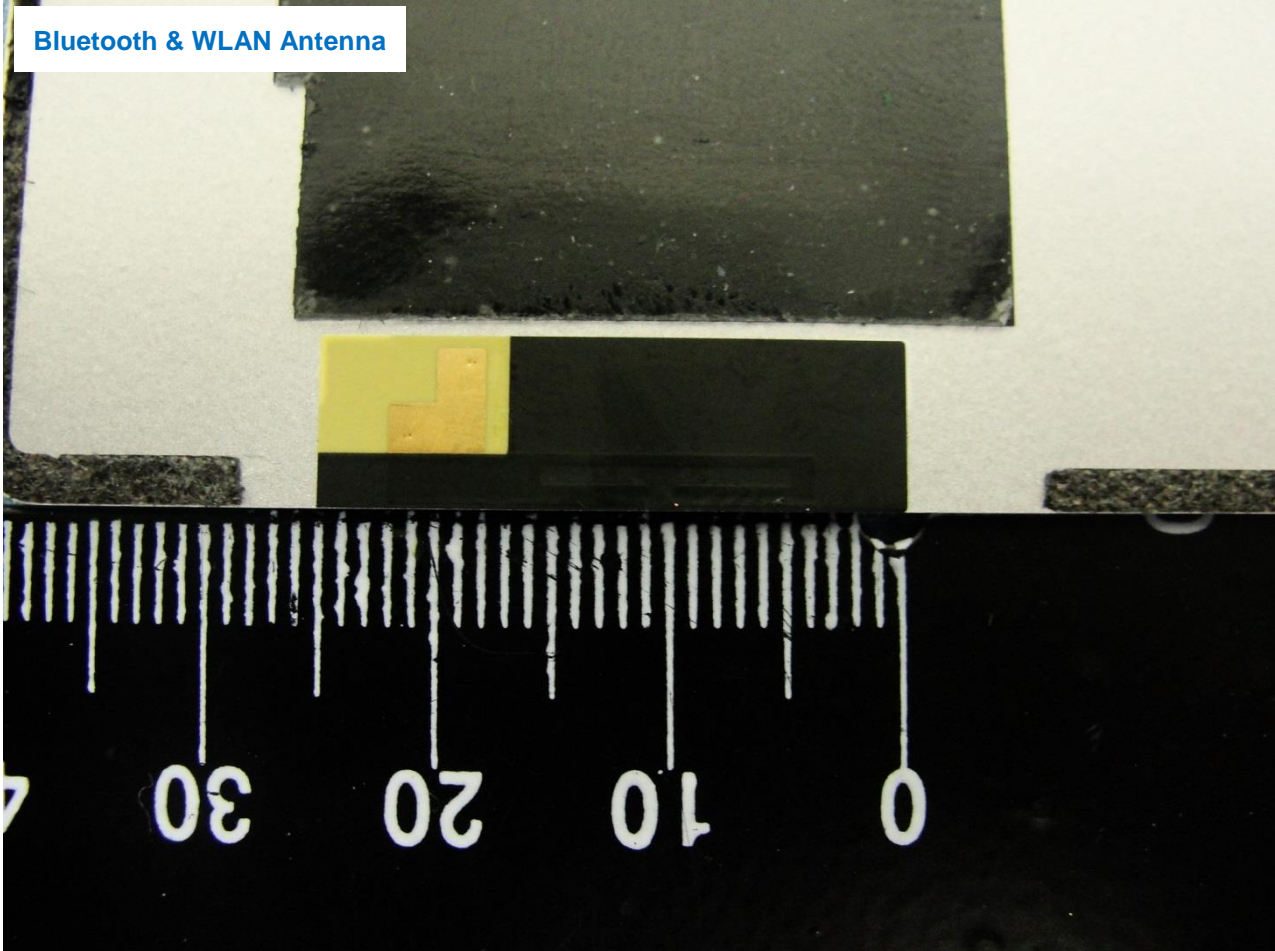

WWAN Antenna

Brand Name: Sony / Type Name: PM-0787-BV

Brand Name: Sony / Type Name: PM-0787-BV

WWAN Diversity <Rx> Antenna

Brand Name: Sony / Type Name: PM-0787-BV

Brand Name: Sony / Type Name: PM-0787-BV

Bluetooth & WLAN Antenna