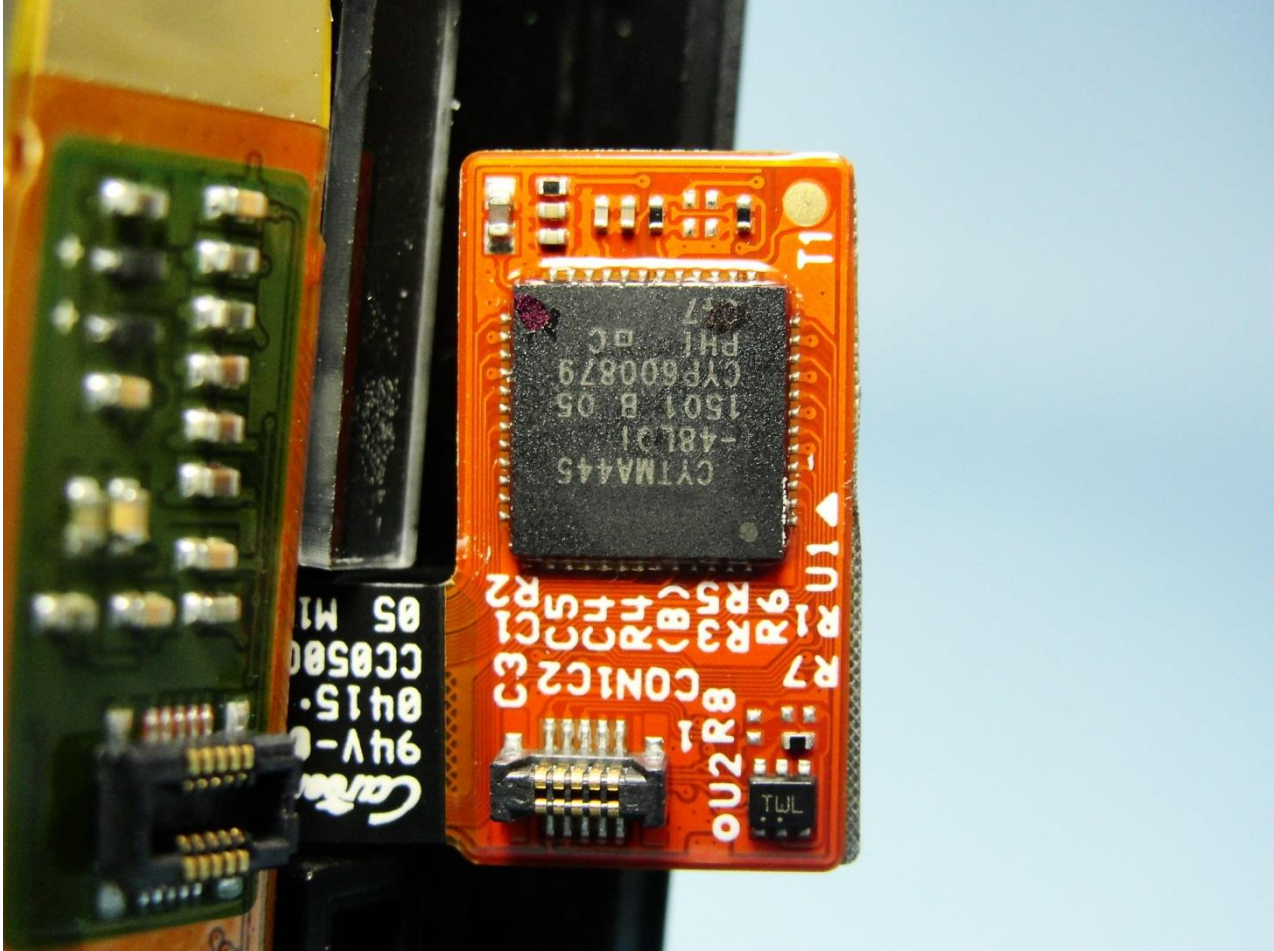

3. Internal Photograph of EUT

Brand Name: Sony / Type Name: PM-0787-BV

Brand Name: Sony / Type Name: PM-0787-BV

Brand Name: Sony / Type Name: PM-0787-BV

Brand Name: Sony / Type Name: PM-0787-BV

Brand Name: Sony / Type Name: PM-0787-BV

Brand Name: Sony / Type Name: PM-0787-BV

Brand Name: Sony / Type Name: PM-0787-BV

Brand Name: Sony / Type Name: PM-0787-BV

Brand Name: Sony / Type Name: PM-0787-BV

Brand Name: Sony / Type Name: PM-0787-BV