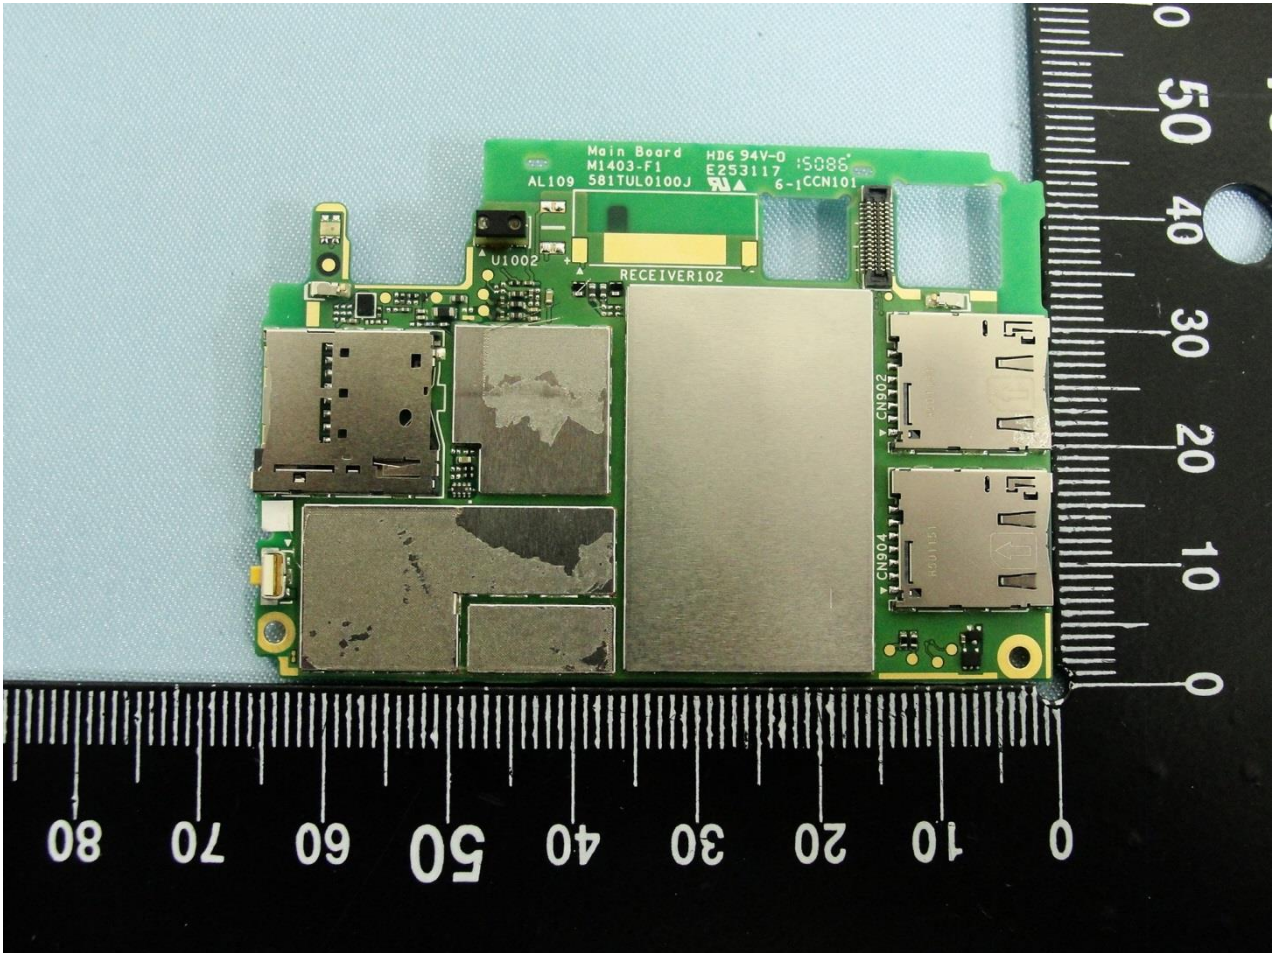

3. Internal Photograph of EUT

Brand Name: Sony / Type Name: PM-0787-BV

Brand Name: Sony / Type Name: PM-0787-BV

Brand Name: Sony / Type Name: PM-0787-BV

Brand Name: Sony / Type Name: PM-0787-BV

Brand Name: Sony / Type Name: PM-0787-BV

Brand Name: Sony / Type Name: PM-0787-BV

Brand Name: Sony / Type Name: PM-0787-BV

Brand Name: Sony / Type Name: PM-0787-BV

Brand Name: Sony / Type Name: PM-0787-BV

Brand Name: Sony / Type Name: PM-0787-BV