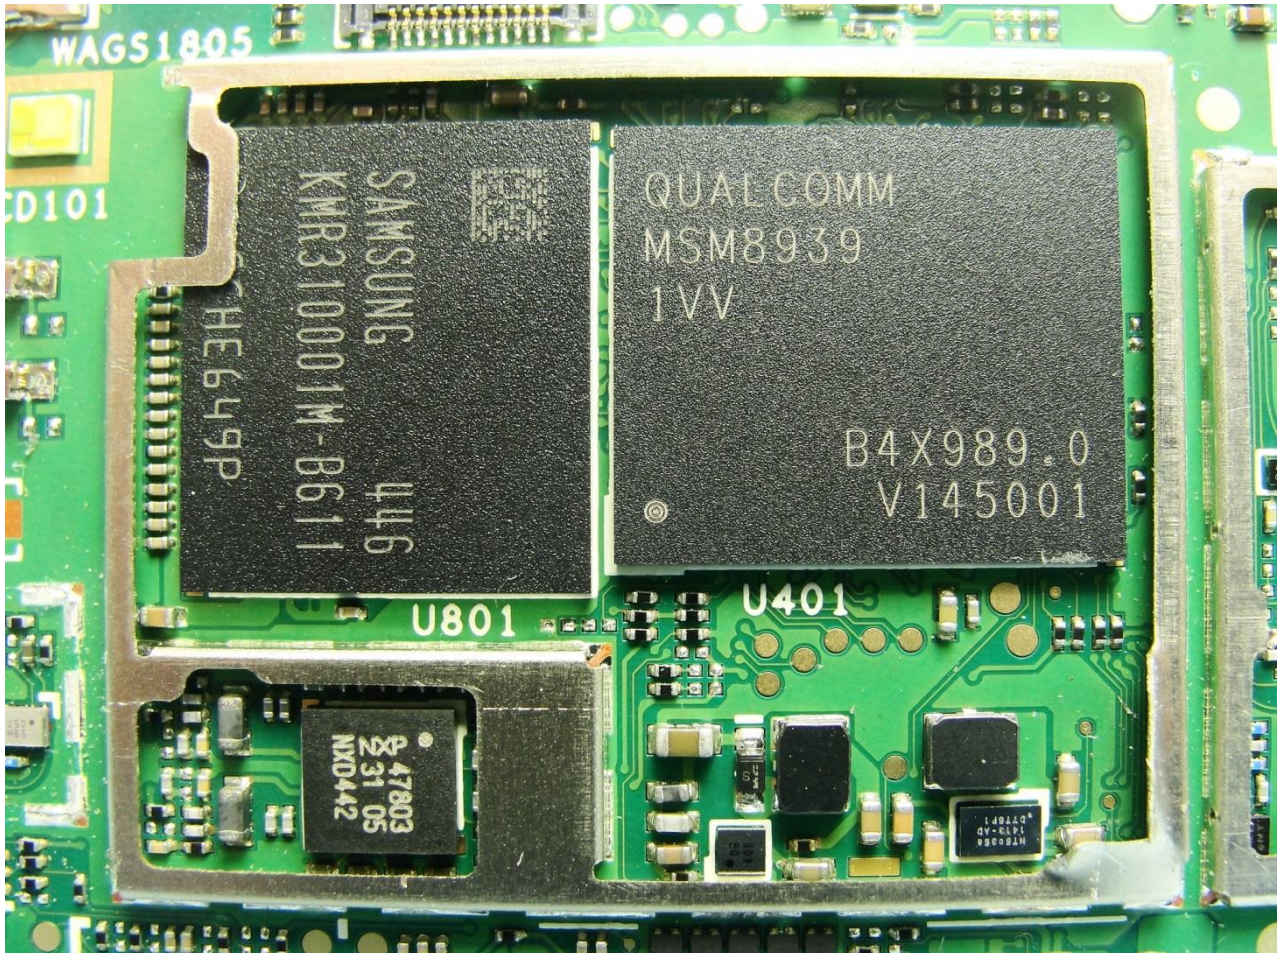

Brand Name: Sony / Type Name: PM-0785-BV