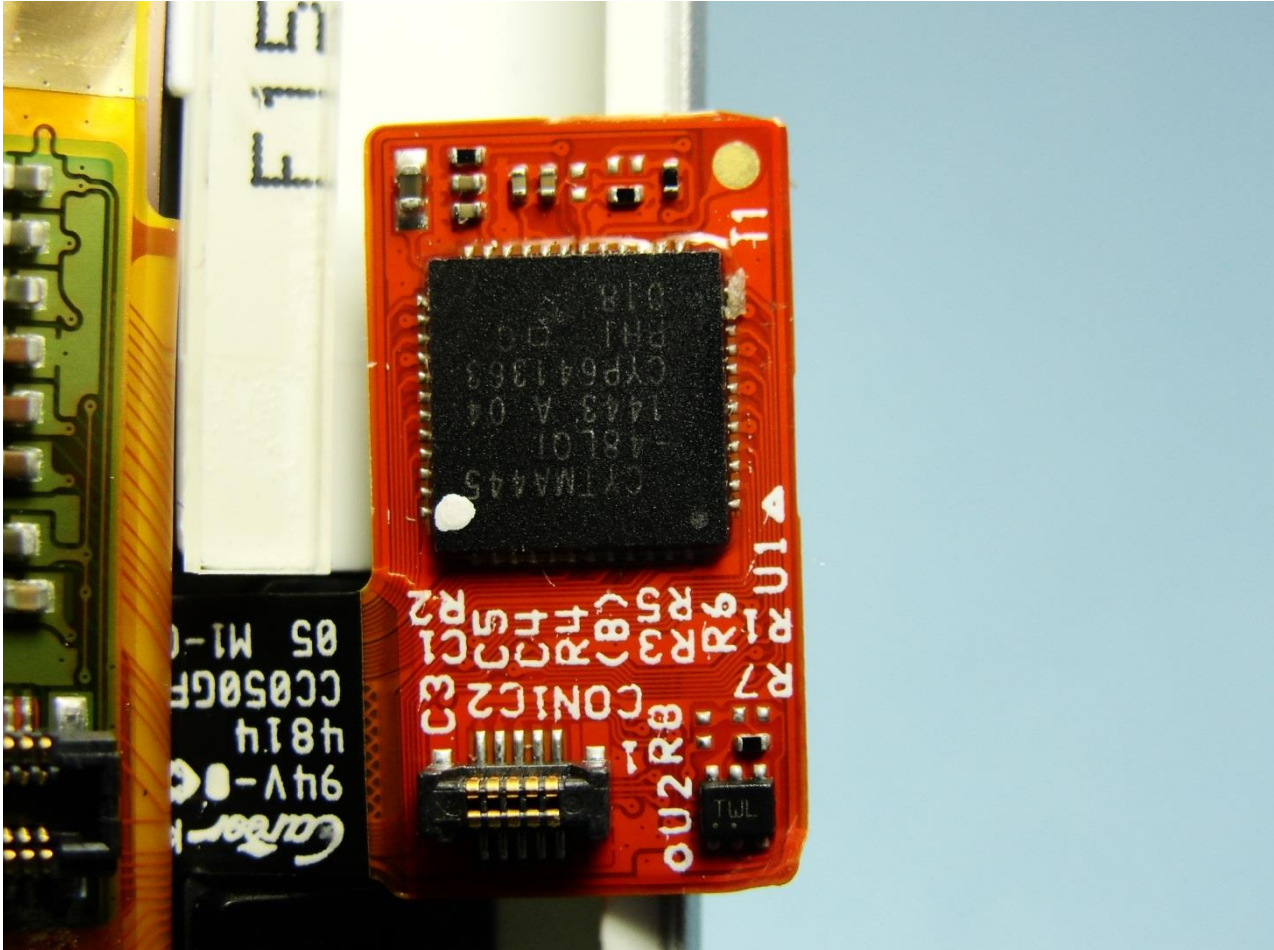

3. Internal Photograph of EUT

Brand Name: Sony / Type Name: PM-0785-BV

Brand Name: Sony / Type Name: PM-0785-BV

Brand Name: Sony / Type Name: PM-0785-BV

Brand Name: Sony / Type Name: PM-0785-BV

Brand Name: Sony / Type Name: PM-0785-BV