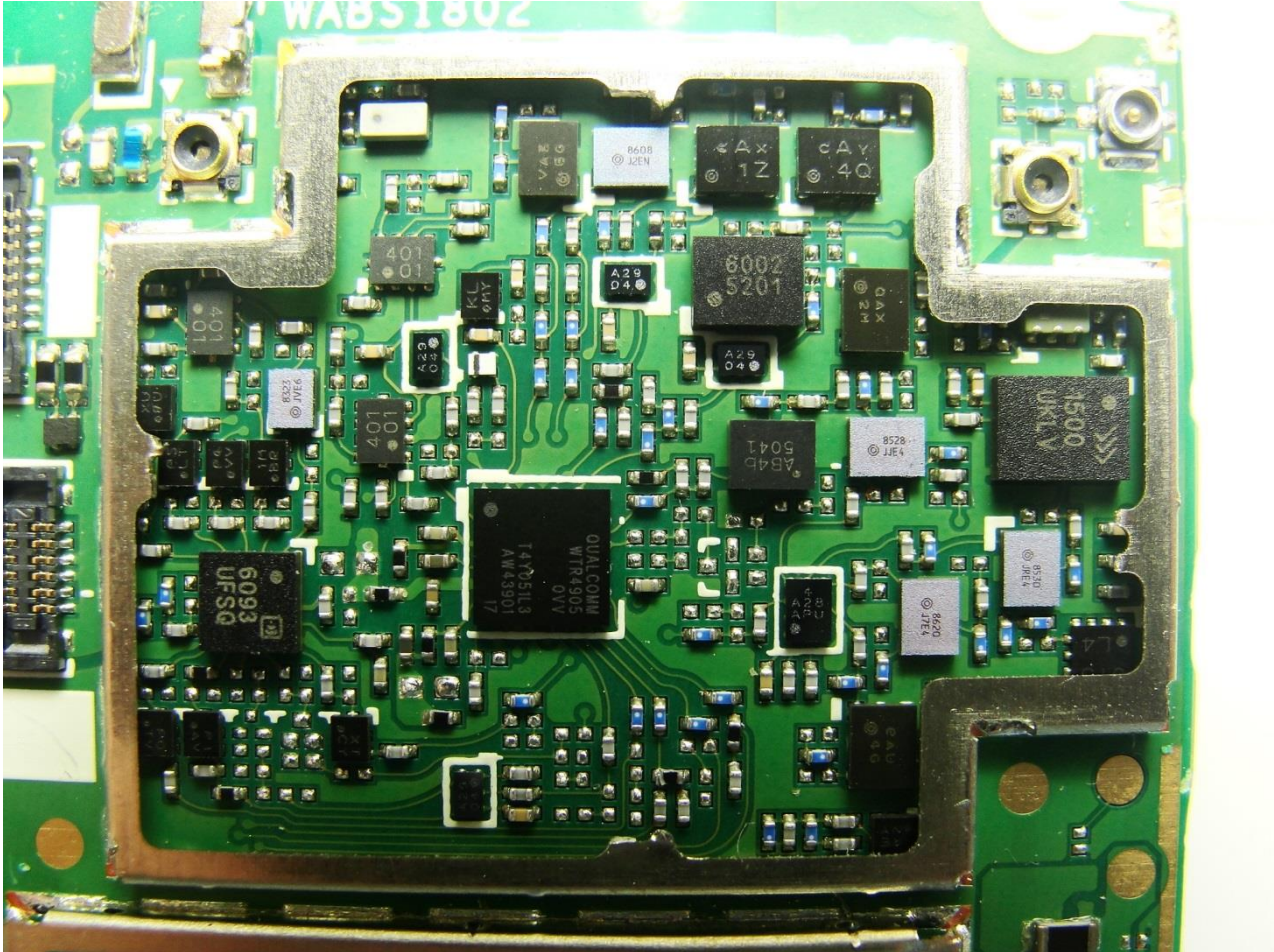

Brand Name: Sony / Type Name: PM-0785-BV