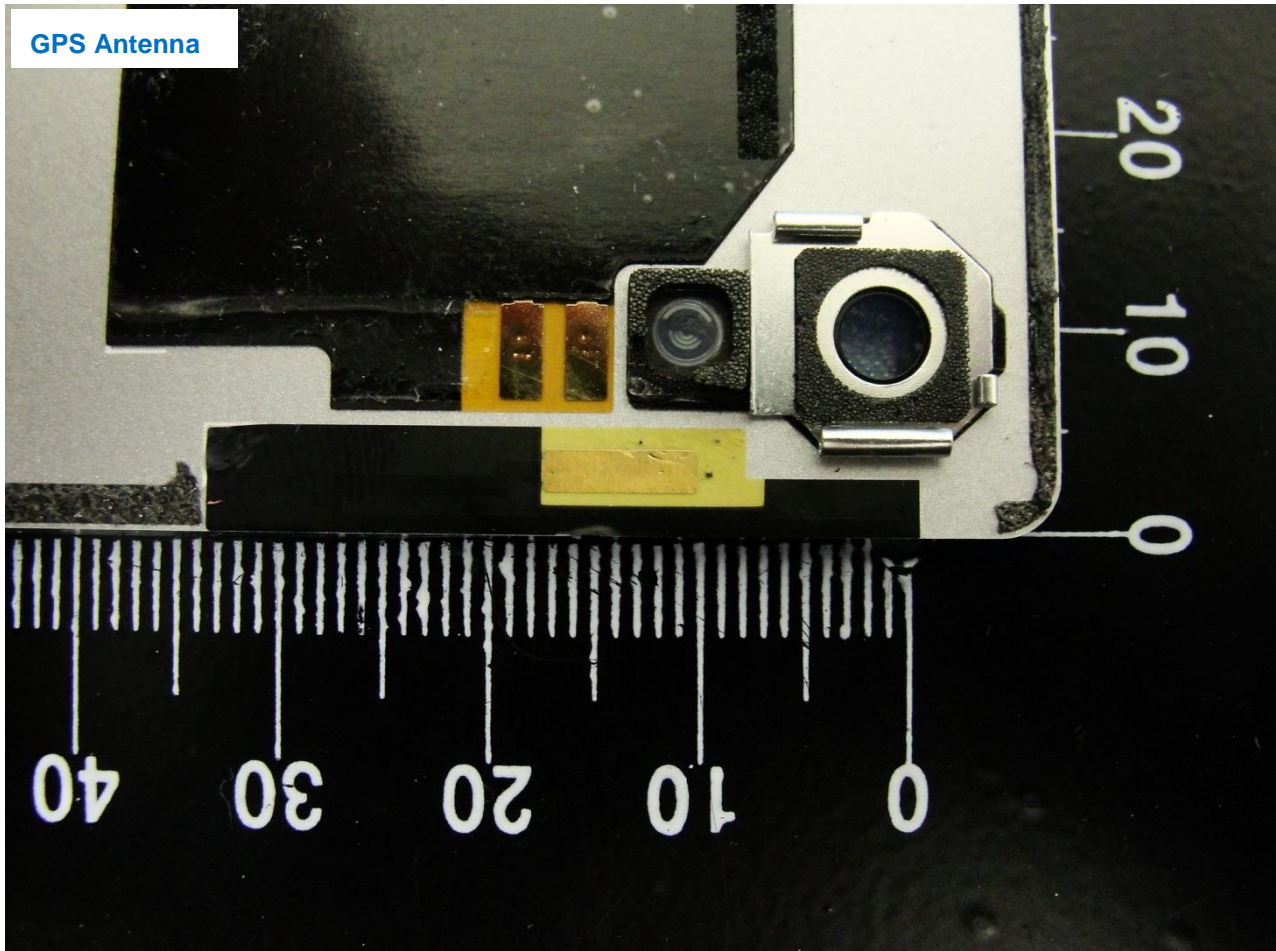

Brand Name: Sony / Type Name: PM-0785-BV