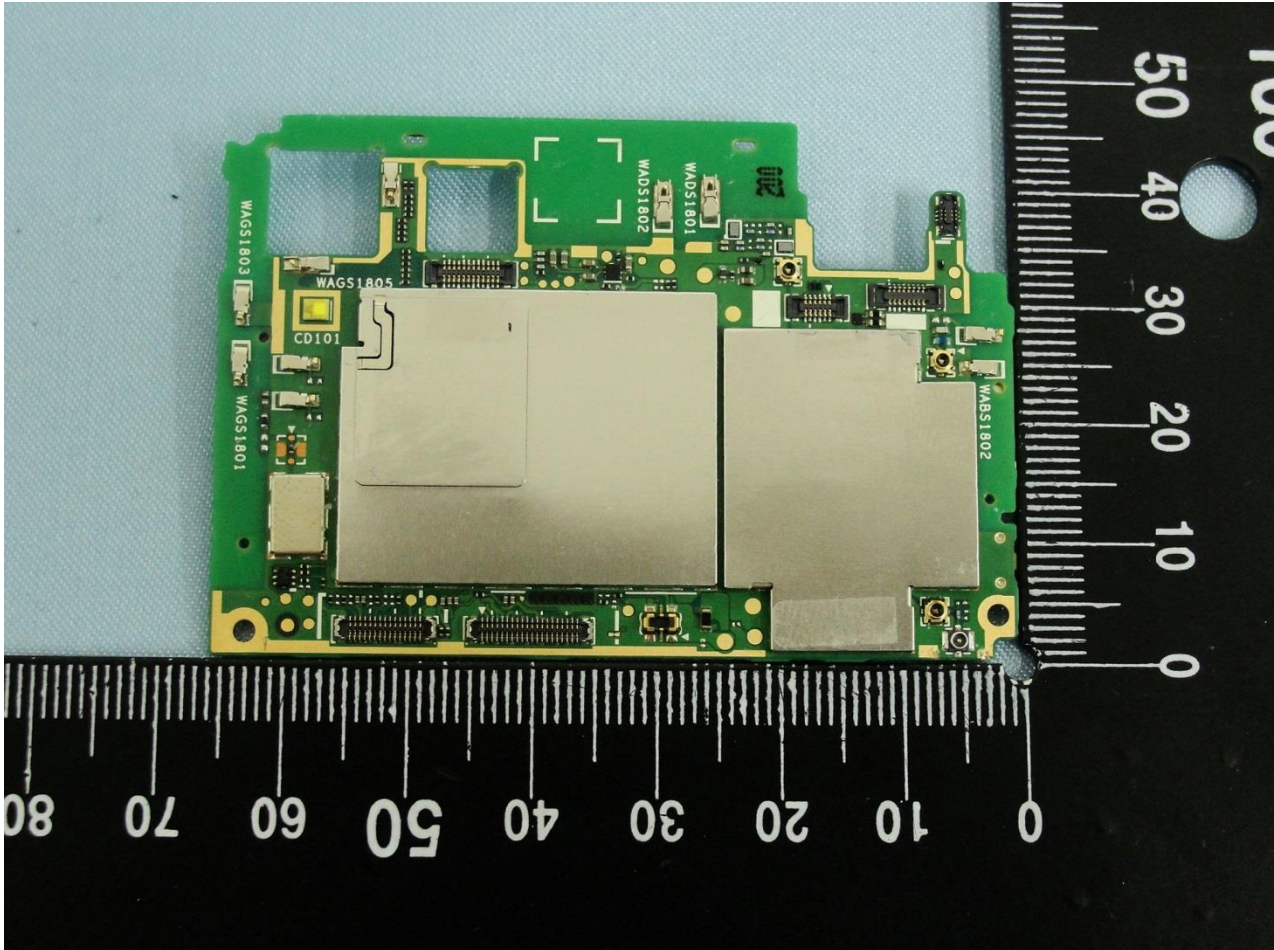

3. Internal Photograph of EUT

Brand Name: Sony / Type Name: PM-0785-BV

Brand Name: Sony / Type Name: PM-0785-BV

Brand Name: Sony / Type Name: PM-0785-BV

Brand Name: Sony / Type Name: PM-0785-BV

Brand Name: Sony / Type Name: PM-0785-BV