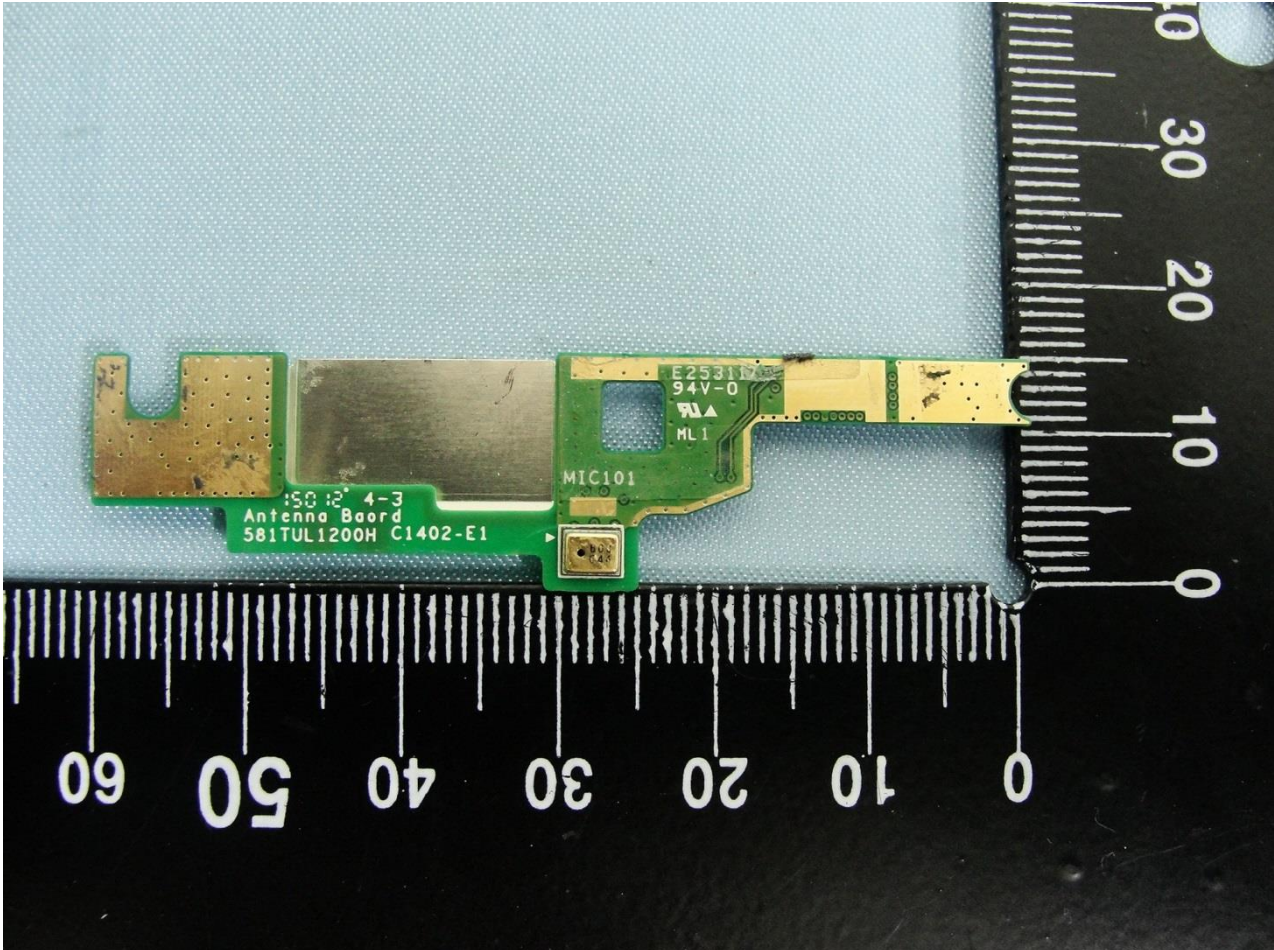

3. Internal Photograph of EUT

Brand Name: Sony / Type Name: PM-0785-BV

Brand Name: Sony / Type Name: PM-0785-BV

Brand Name: Sony / Type Name: PM-0785-BV

Brand Name: Sony / Type Name: PM-0785-BV

Brand Name: Sony / Type Name: PM-0785-BV

Brand Name: Sony / Type Name: PM-0785-BV

Brand Name: Sony / Type Name: PM-0785-BV

Brand Name: Sony / Type Name: PM-0785-BV

Brand Name: Sony / Type Name: PM-0785-BV

Brand Name: Sony / Type Name: PM-0785-BV