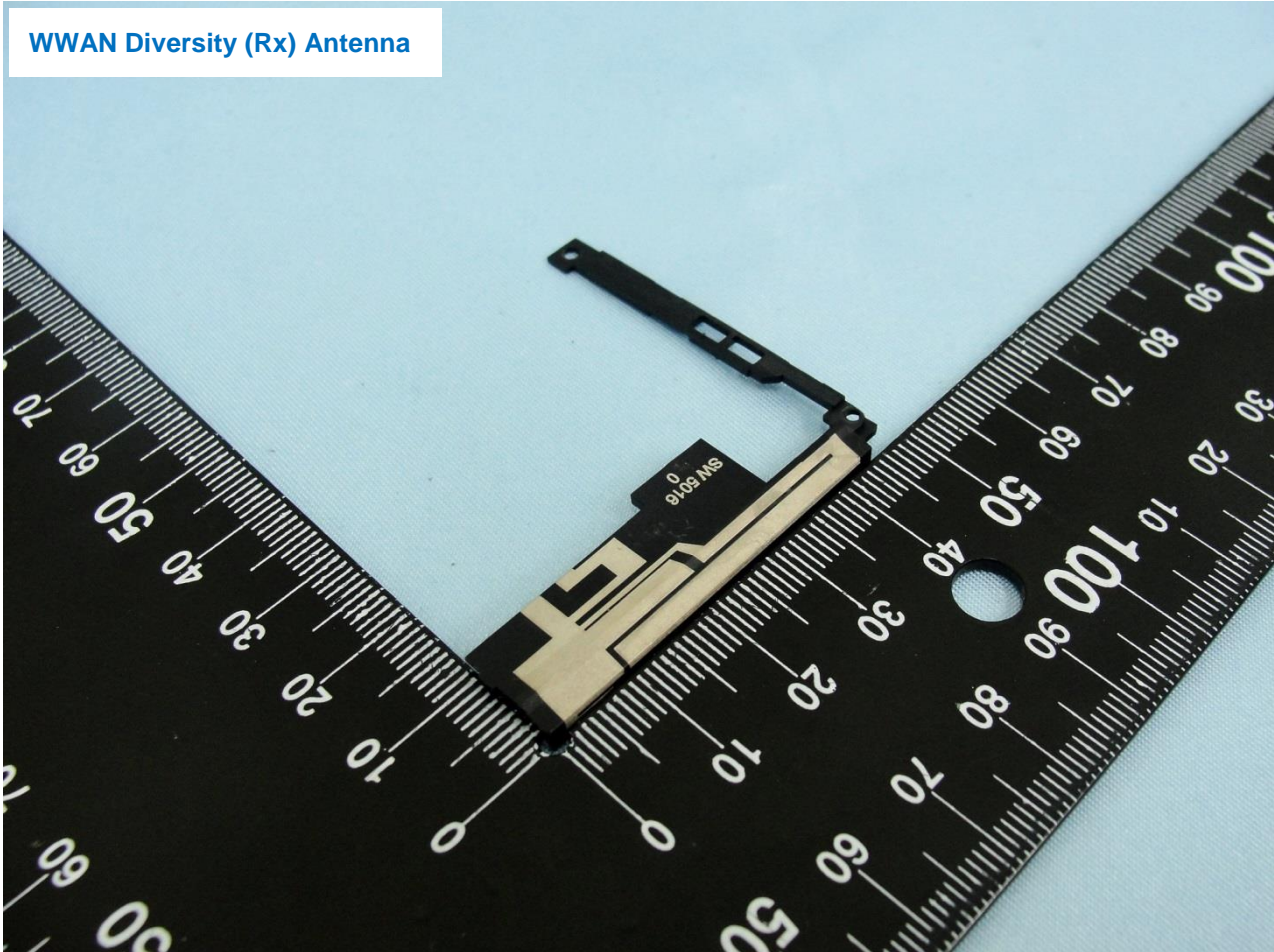

WWAN Antenna

Brand Name: Sony / Type Name: PM-0785-BV

Brand Name: Sony / Type Name: PM-0785-BV

WWAN Diversity (Rx) Antenna

Brand Name: Sony / Type Name: PM-0785-BV

Brand Name: Sony / Type Name: PM-0785-BV

Bluetooth and WLAN Antenna