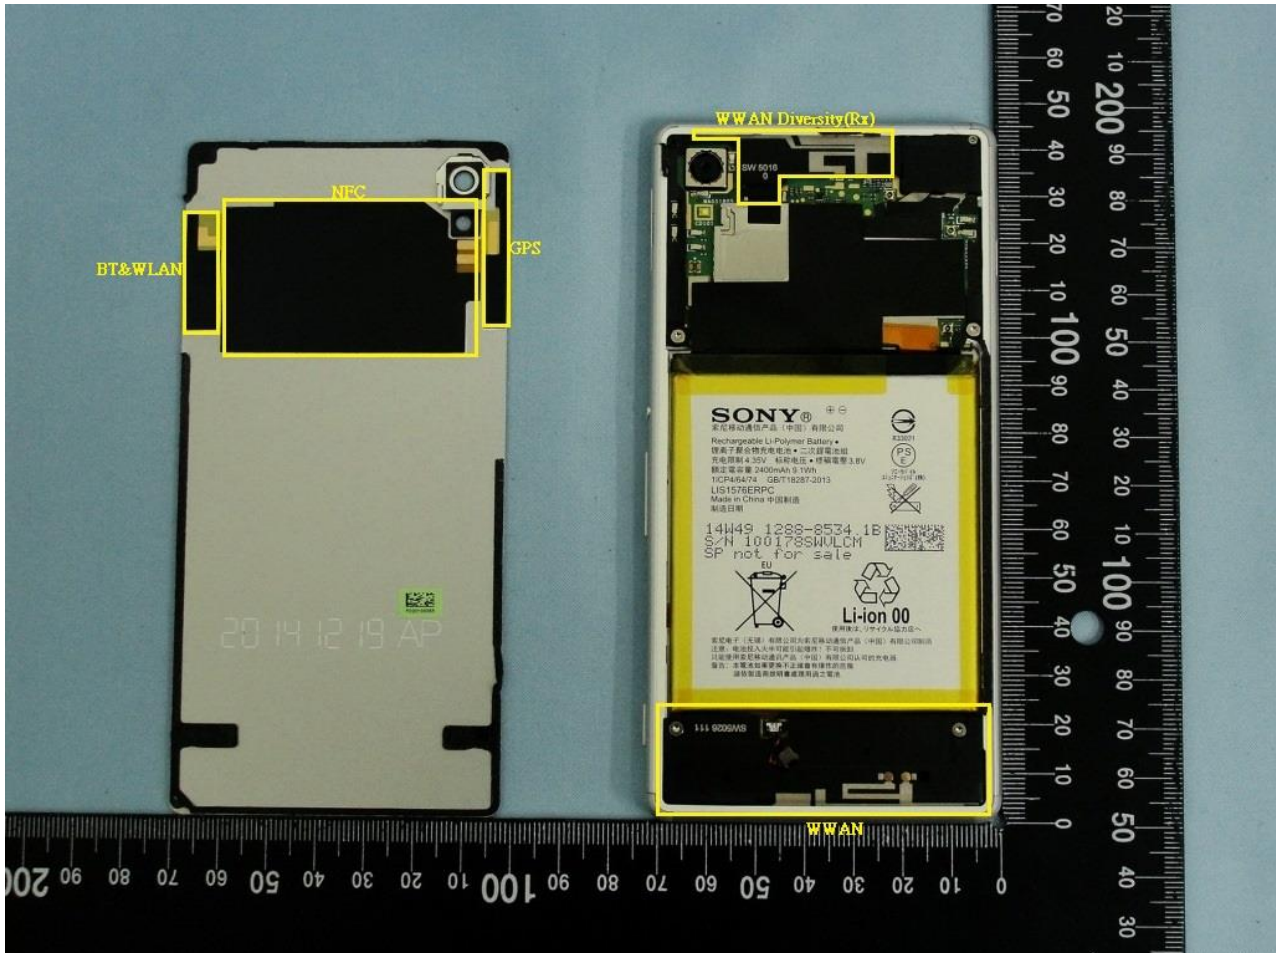

3. Internal Photograph of EUT

Brand Name: Sony / Type Name: PM-0785-BV

Brand Name: Sony / Type Name: PM-0785-BV

Brand Name: Sony / Type Name: PM-0785-BV

Brand Name: Sony / Type Name: PM-0785-BV

Brand Name: Sony / Type Name: PM-0785-BV