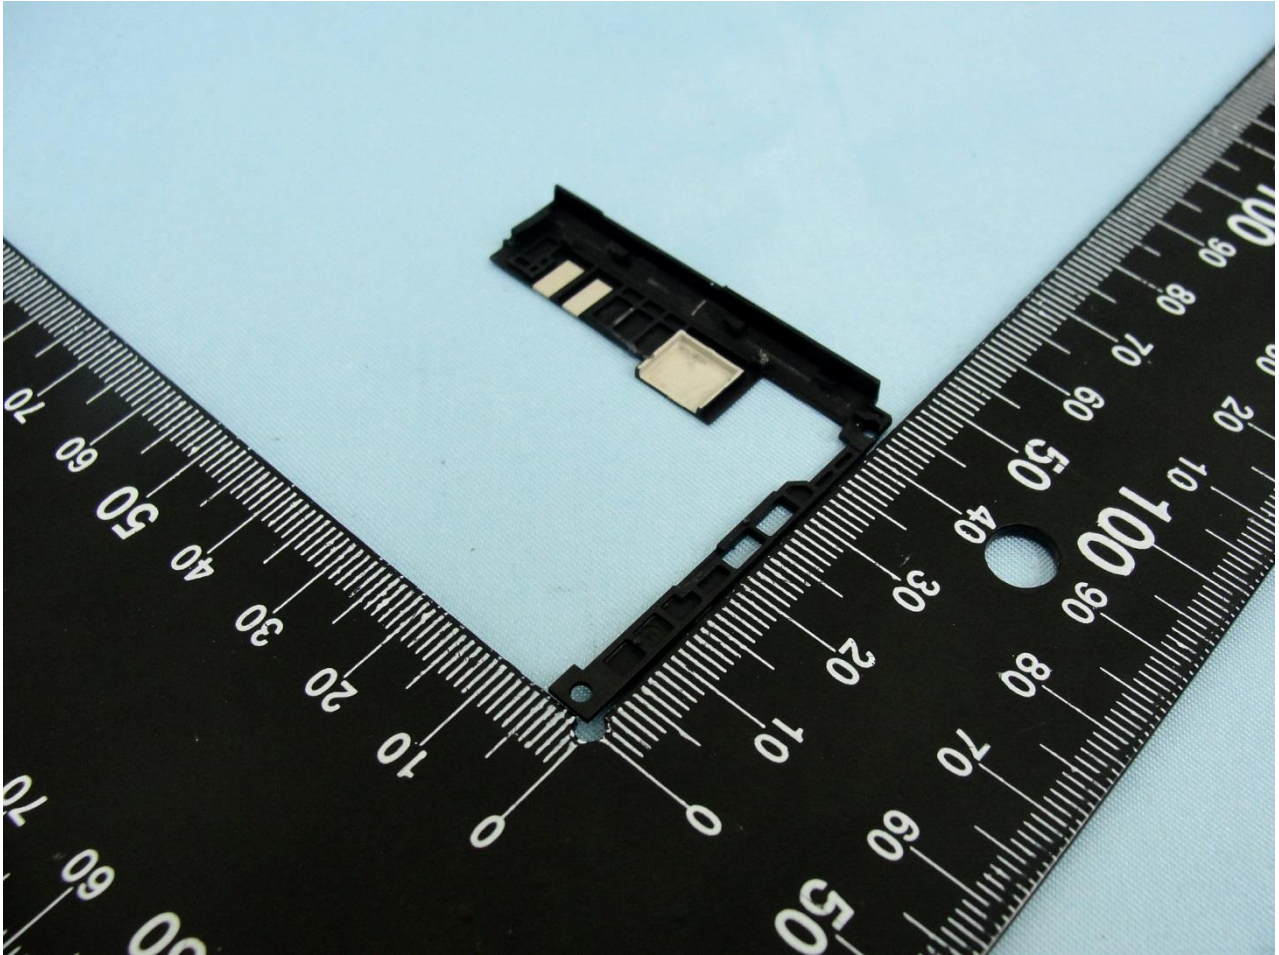

WWAN Antenna

Brand Name: Sony / Type Name: PM-0785-BV

Brand Name: Sony / Type Name: PM-0785-BV

WWAN Diversity (Rx) Antenna

Brand Name: Sony / Type Name: PM-0785-BV

Brand Name: Sony / Type Name: PM-0785-BV

Bluetooth and WLAN Antenna