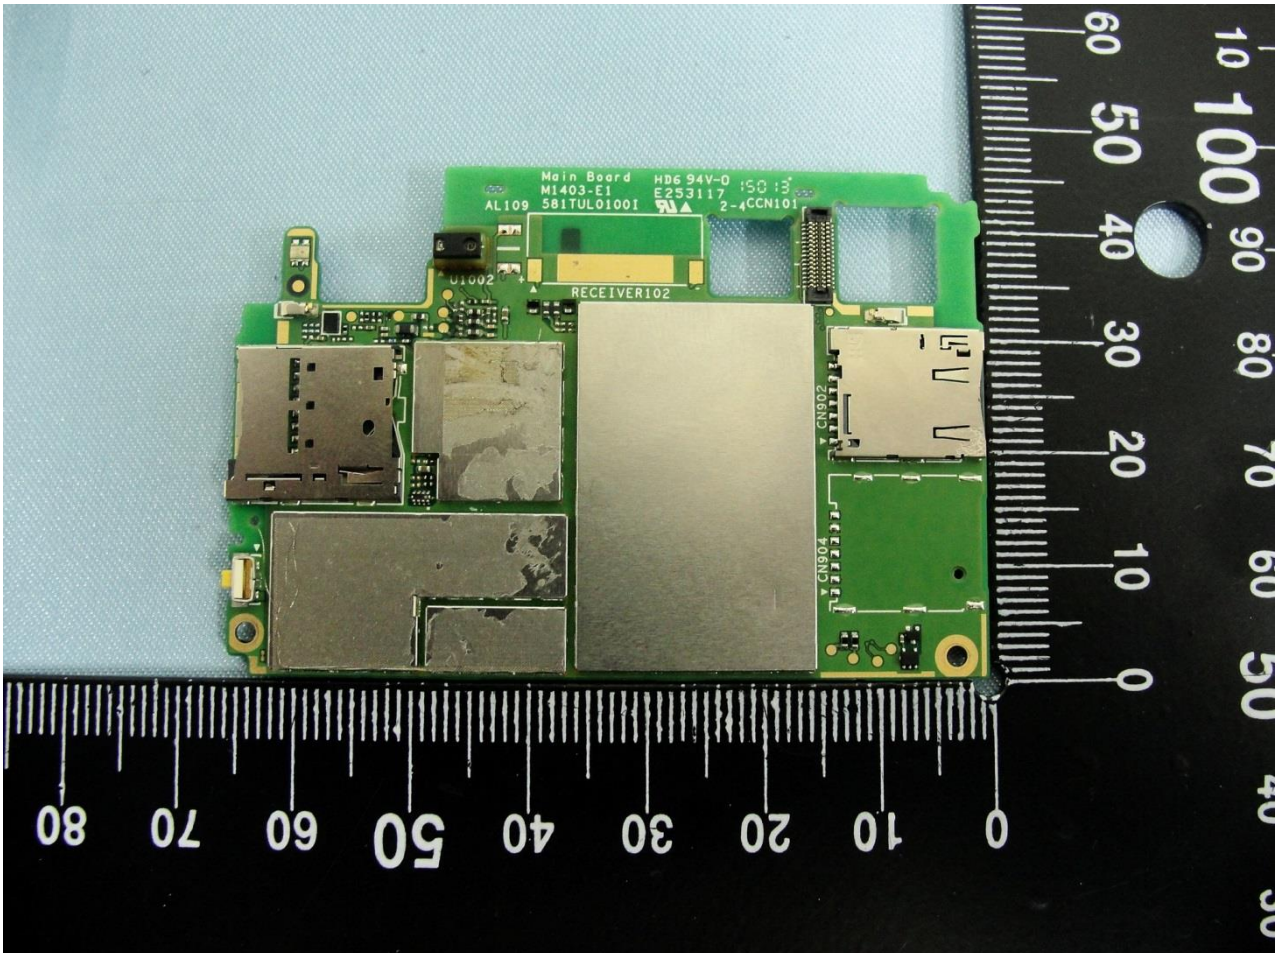

3. Internal Photograph of EUT

Brand Name: Sony / Type Name: PM-0782-BV

Brand Name: Sony / Type Name: PM-0782-BV

Brand Name: Sony / Type Name: PM-0782-BV

Brand Name: Sony / Type Name: PM-0782-BV

Brand Name: Sony / Type Name: PM-0782-BV

Brand Name: Sony / Type Name: PM-0782-BV

Brand Name: Sony / Type Name: PM-0782-BV

Brand Name: Sony / Type Name: PM-0782-BV

Brand Name: Sony / Type Name: PM-0782-BV

Brand Name: Sony / Type Name: PM-0782-BV