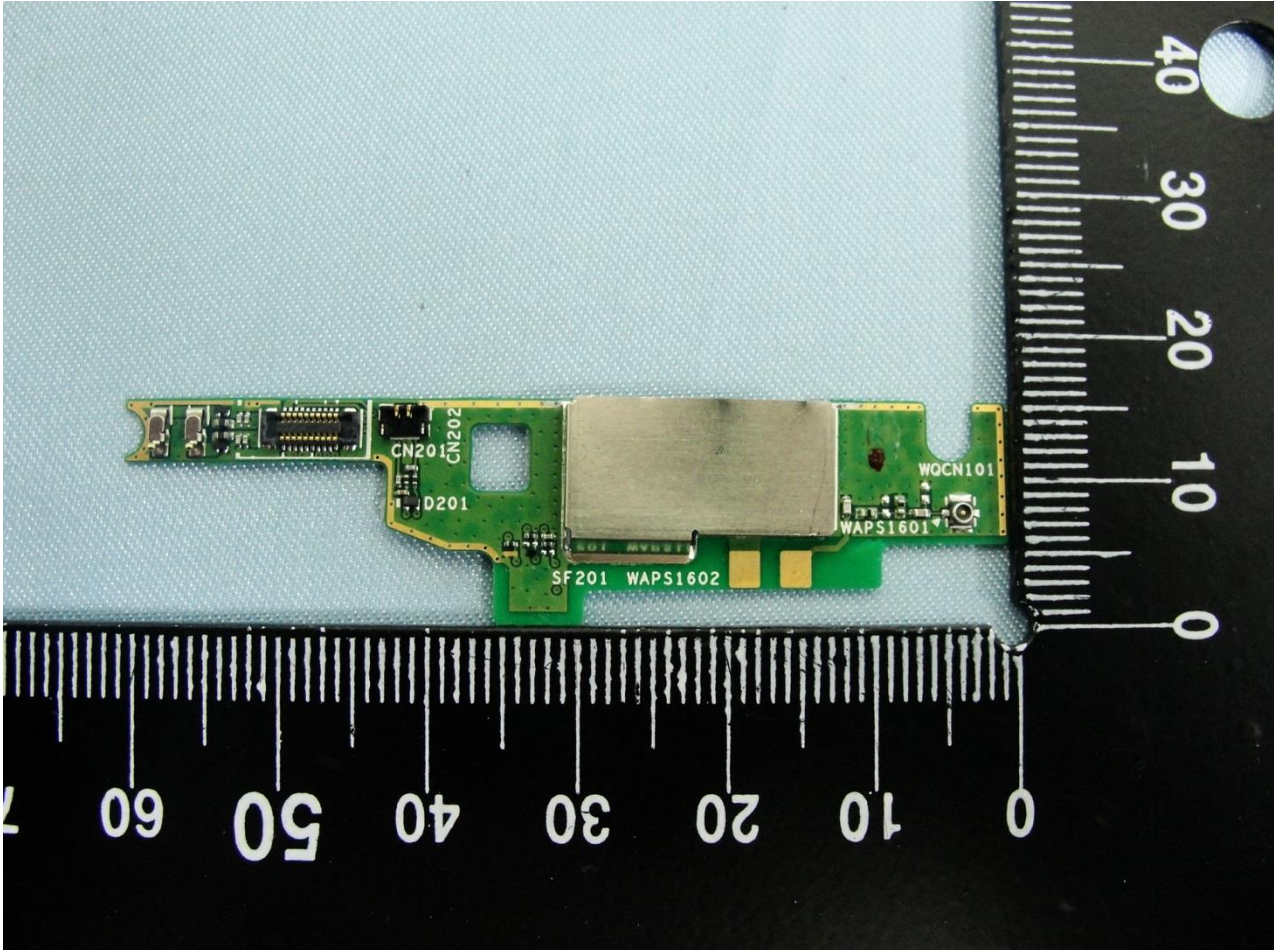

3. Internal Photograph of EUT

Brand Name: Sony / Type Name: PM-0782-BV

Brand Name: Sony / Type Name: PM-0782-BV

Brand Name: Sony / Type Name: PM-0782-BV

Brand Name: Sony / Type Name: PM-0782-BV

Brand Name: Sony / Type Name: PM-0782-BV

Brand Name: Sony / Type Name: PM-0782-BV

Brand Name: Sony / Type Name: PM-0782-BV

Brand Name: Sony / Type Name: PM-0782-BV

Brand Name: Sony / Type Name: PM-0782-BV

Brand Name: Sony / Type Name: PM-0782-BV