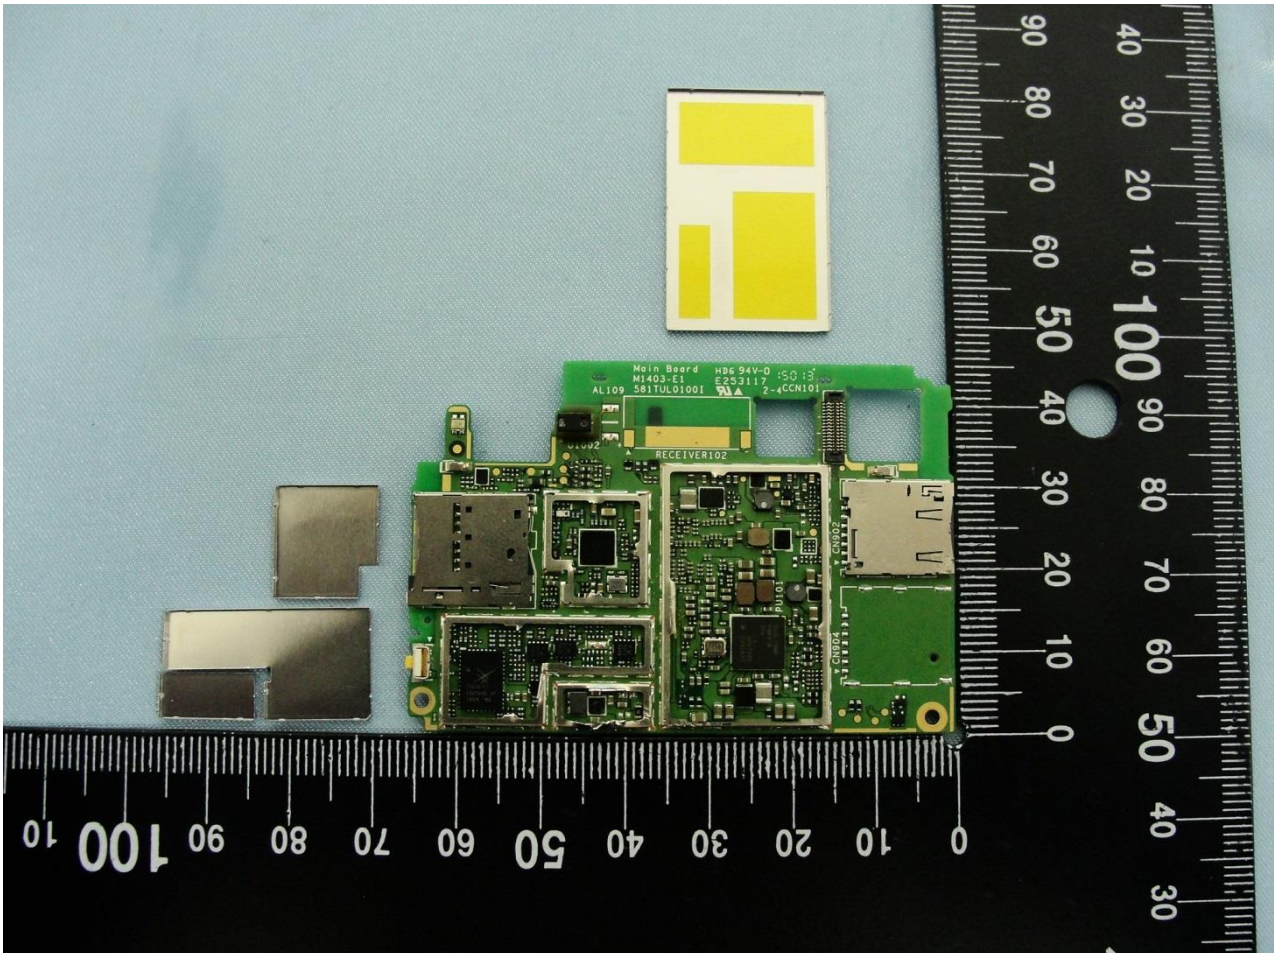

3. Internal Photograph of EUT

Brand Name: Sony / Type Name: PM-0782-BV

Brand Name: Sony / Type Name: PM-0782-BV

Brand Name: Sony / Type Name: PM-0782-BV

Brand Name: Sony / Type Name: PM-0782-BV

Brand Name: Sony / Type Name: PM-0782-BV

Brand Name: Sony / Type Name: PM-0782-BV

Brand Name: Sony / Type Name: PM-0782-BV

Brand Name: Sony / Type Name: PM-0782-BV

Brand Name: Sony / Type Name: PM-0782-BV

Brand Name: Sony / Type Name: PM-0782-BV