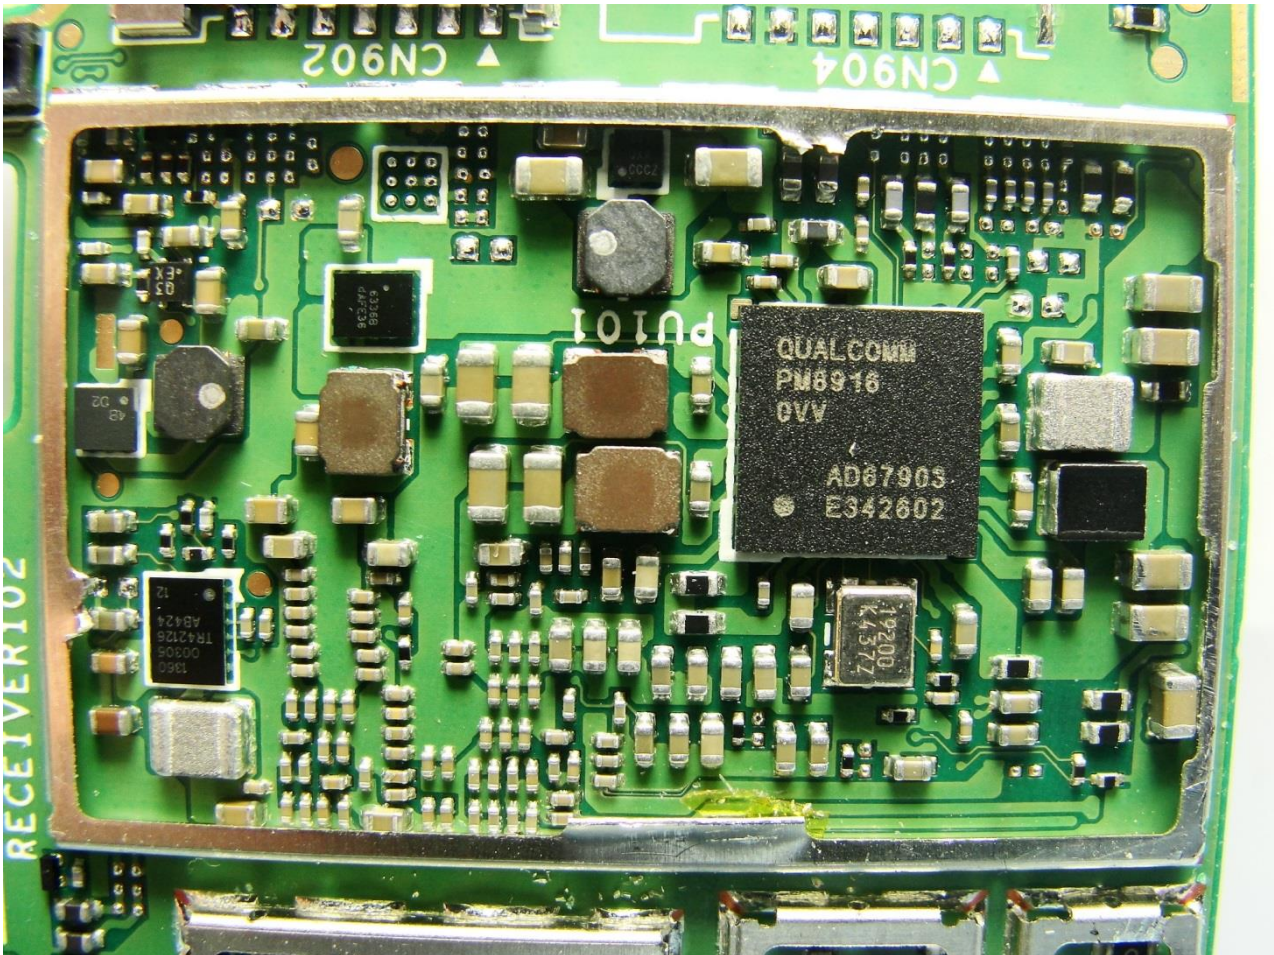

3. Internal Photograph of EUT

Brand Name: Sony / Type Name: PM-0782-BV

Brand Name: Sony / Type Name: PM-0782-BV

Brand Name: Sony / Type Name: PM-0782-BV

Brand Name: Sony / Type Name: PM-0782-BV

Brand Name: Sony / Type Name: PM-0782-BV

Brand Name: Sony / Type Name: PM-0782-BV

Brand Name: Sony / Type Name: PM-0782-BV

Brand Name: Sony / Type Name: PM-0782-BV

Brand Name: Sony / Type Name: PM-0782-BV

Brand Name: Sony / Type Name: PM-0782-BV