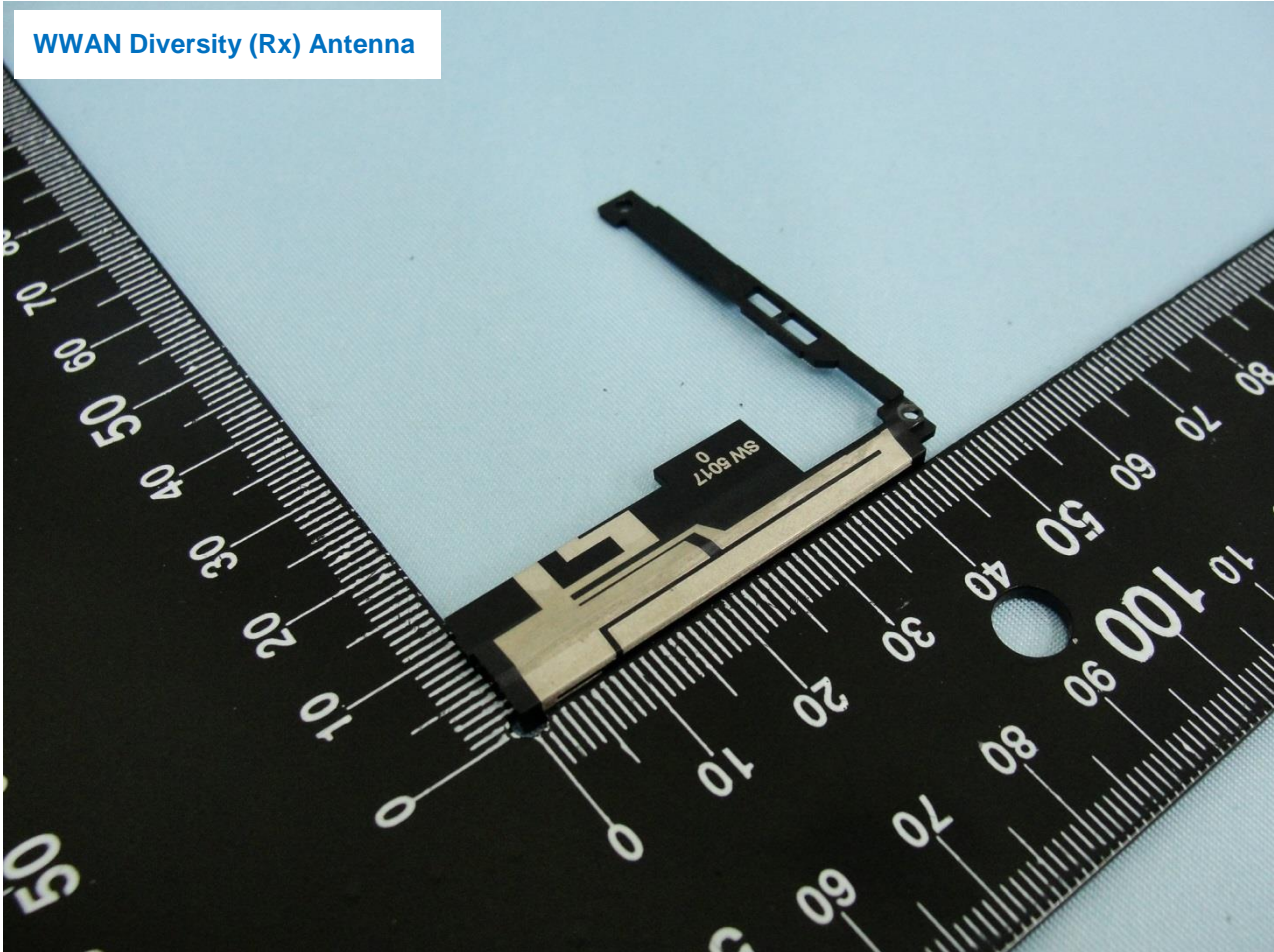

Brand Name: Sony / Type Name: PM-0782-BV

Brand Name: Sony / Type Name: PM-0782-BV

WWAN Antenna

Brand Name: Sony / Type Name: PM-0782-BV

Brand Name: Sony / Type Name: PM-0782-BV

WWAN Diversity (Rx) Antenna

Brand Name: Sony / Type Name: PM-0782-BV