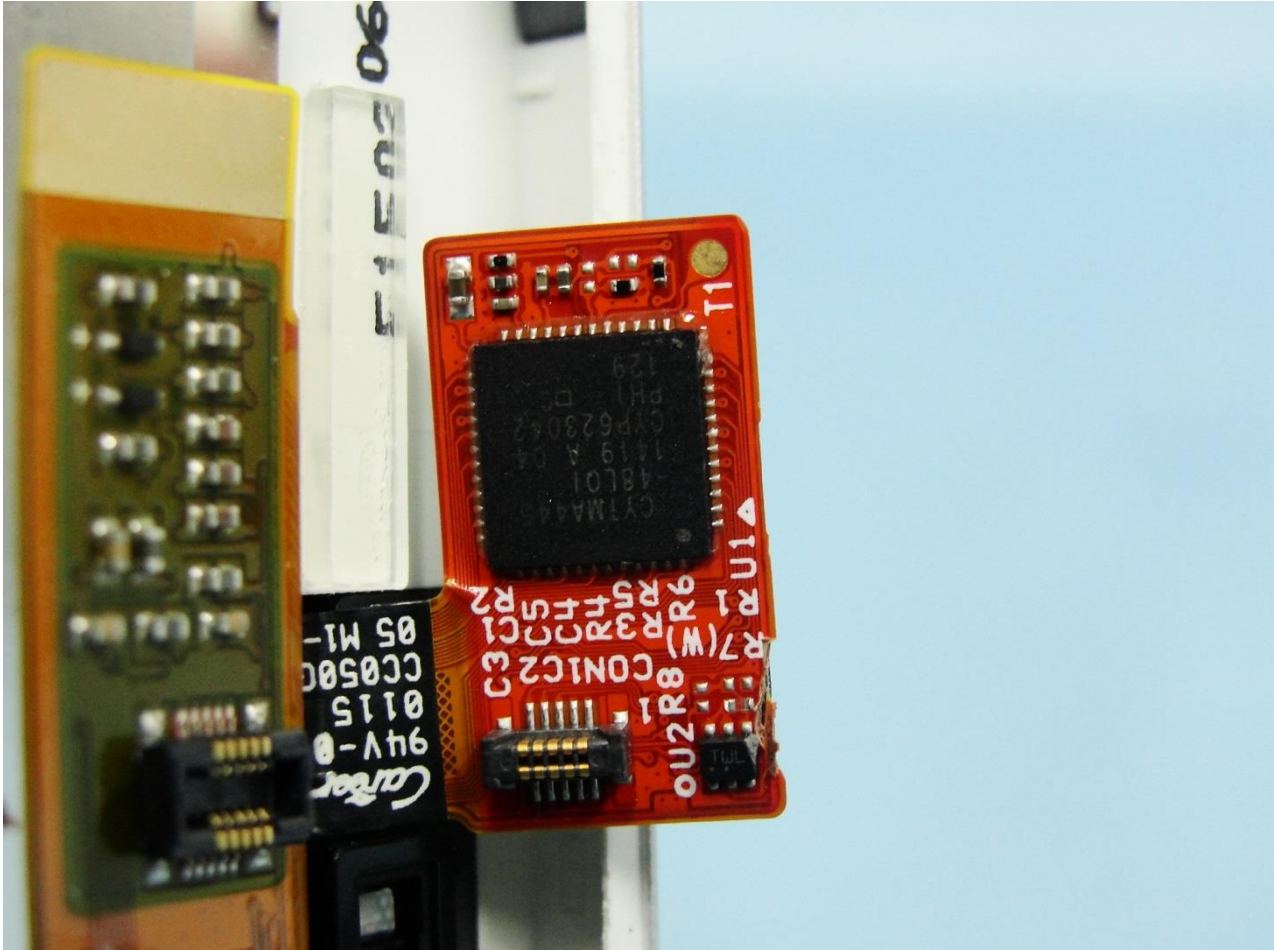

3. Internal Photograph of EUT

Brand Name: Sony / Type Name: PM-0782-BV

Brand Name: Sony / Type Name: PM-0782-BV

Brand Name: Sony / Type Name: PM-0782-BV

Brand Name: Sony / Type Name: PM-0782-BV

Brand Name: Sony / Type Name: PM-0782-BV

Brand Name: Sony / Type Name: PM-0782-BV

Brand Name: Sony / Type Name: PM-0782-BV

Brand Name: Sony / Type Name: PM-0782-BV

Brand Name: Sony / Type Name: PM-0782-BV

Brand Name: Sony / Type Name: PM-0782-BV