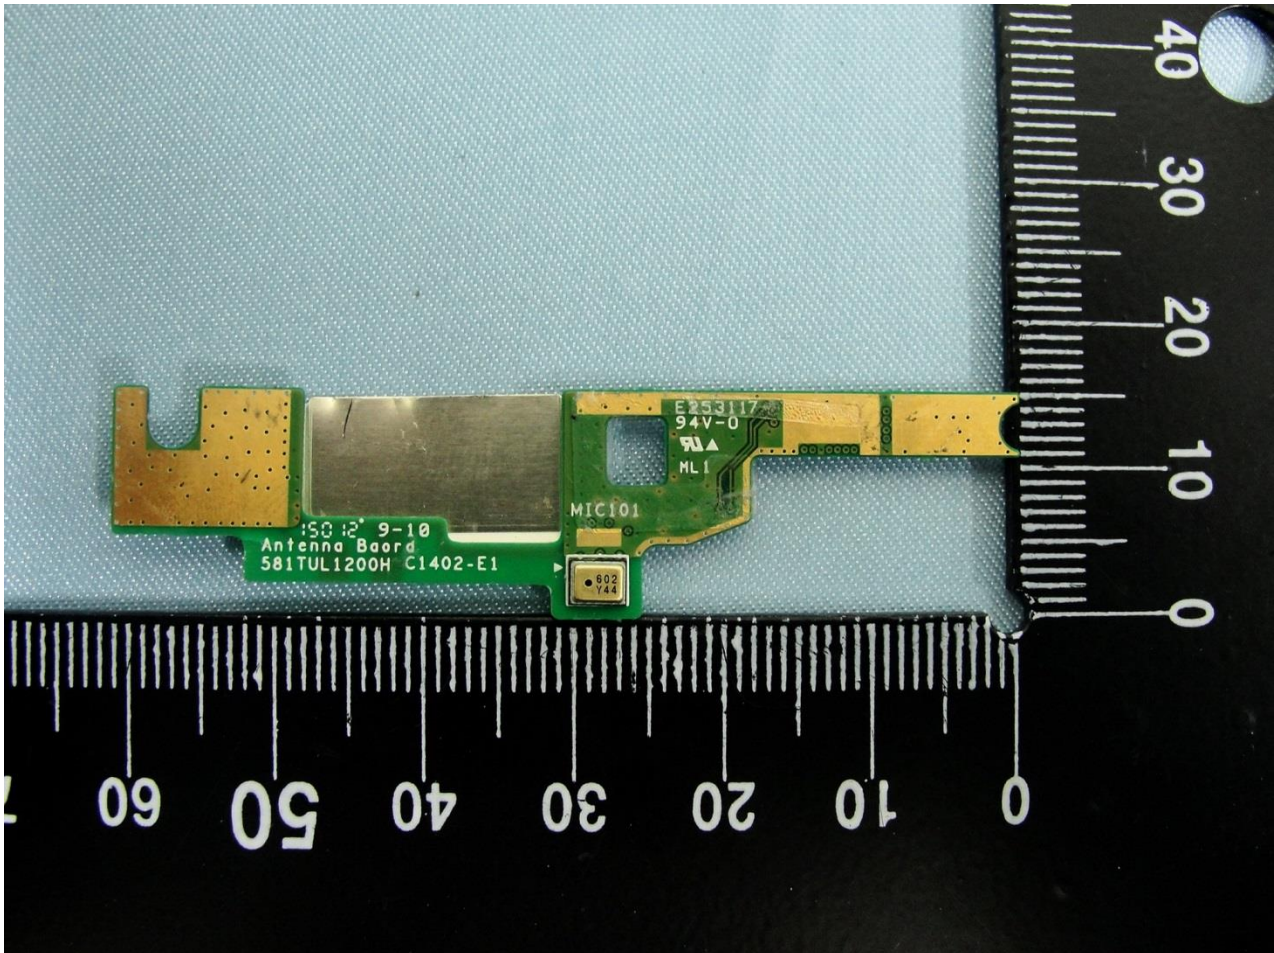

3. Internal Photograph of EUT

Brand Name: Sony / Type Name: PM-0782-BV

Brand Name: Sony / Type Name: PM-0782-BV

Brand Name: Sony / Type Name: PM-0782-BV

Brand Name: Sony / Type Name: PM-0782-BV

Brand Name: Sony / Type Name: PM-0782-BV

Brand Name: Sony / Type Name: PM-0782-BV

Brand Name: Sony / Type Name: PM-0782-BV

Brand Name: Sony / Type Name: PM-0782-BV

Brand Name: Sony / Type Name: PM-0782-BV

Brand Name: Sony / Type Name: PM-0782-BV