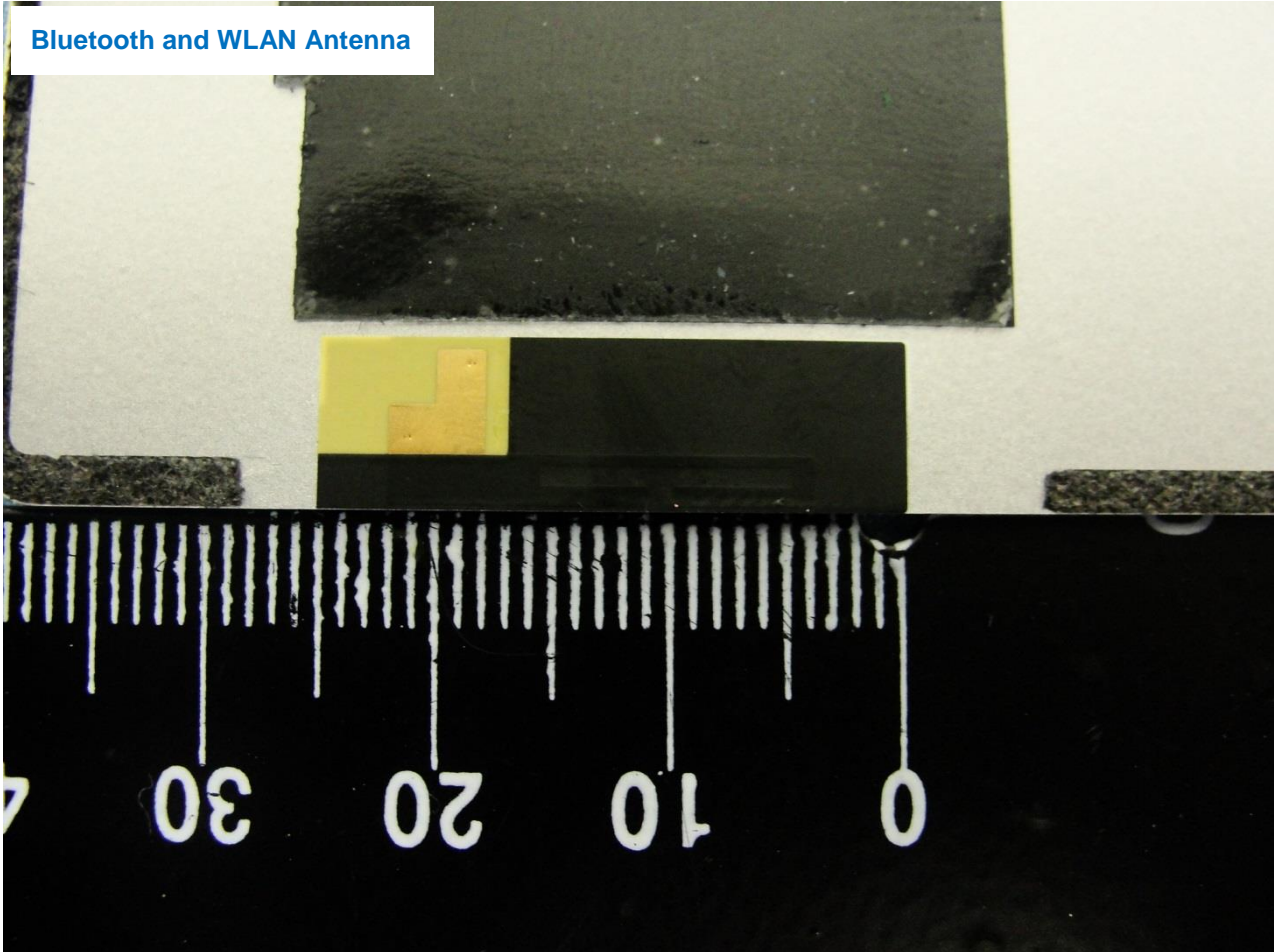

Brand Name: Sony / Type Name: PM-0782-BV

Bluetooth and WLAN Antenna