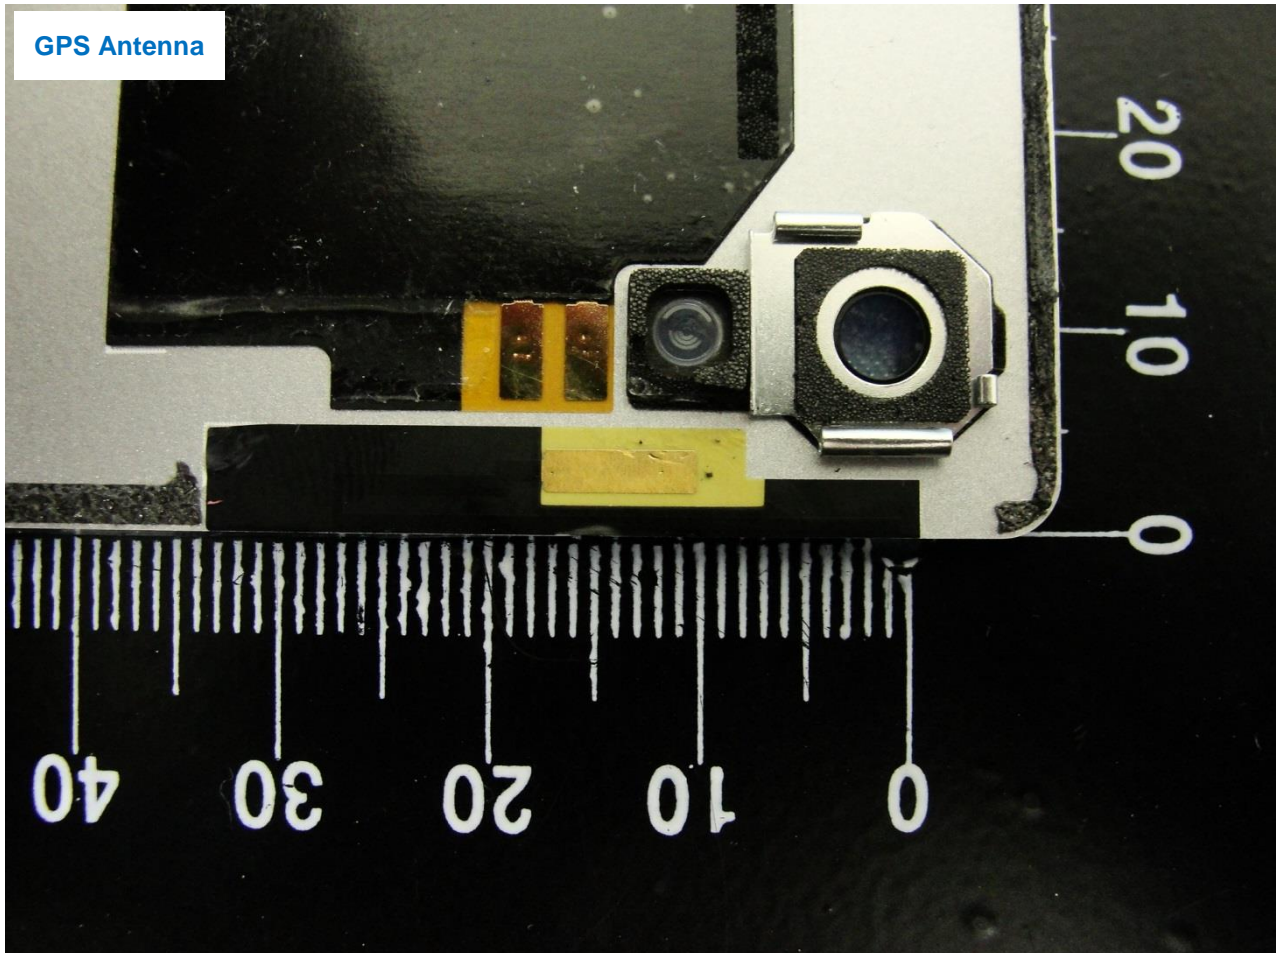

Brand Name: Sony / Type Name: PM-0782-BV