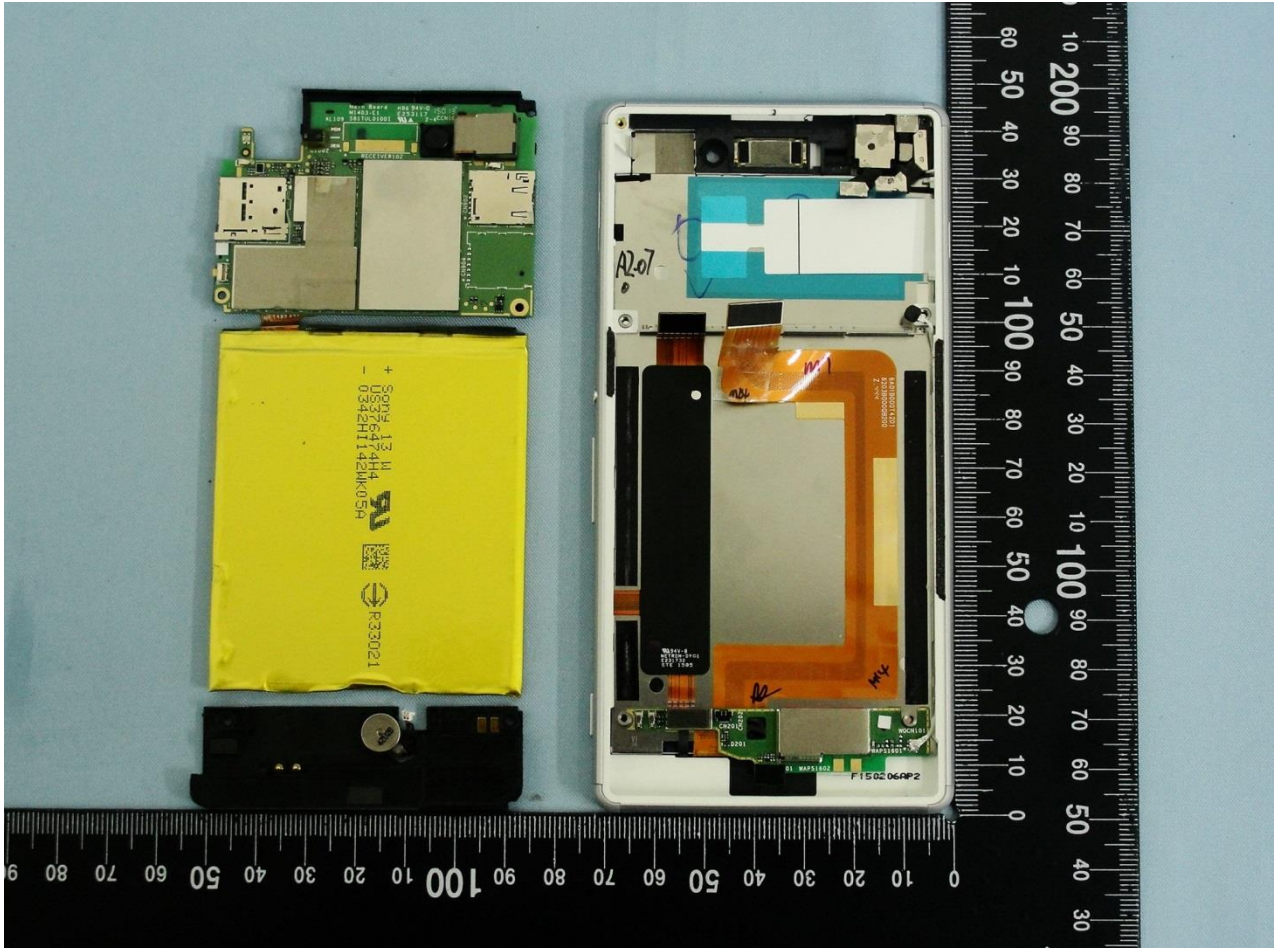

3. Internal Photograph of EUT

Brand Name: Sony / Type Name: PM-0782-BV

Brand Name: Sony / Type Name: PM-0782-BV

Brand Name: Sony / Type Name: PM-0782-BV

Brand Name: Sony / Type Name: PM-0782-BV

Brand Name: Sony / Type Name: PM-0782-BV

Brand Name: Sony / Type Name: PM-0782-BV

Brand Name: Sony / Type Name: PM-0782-BV

Brand Name: Sony / Type Name: PM-0782-BV

Brand Name: Sony / Type Name: PM-0782-BV

Brand Name: Sony / Type Name: PM-0782-BV