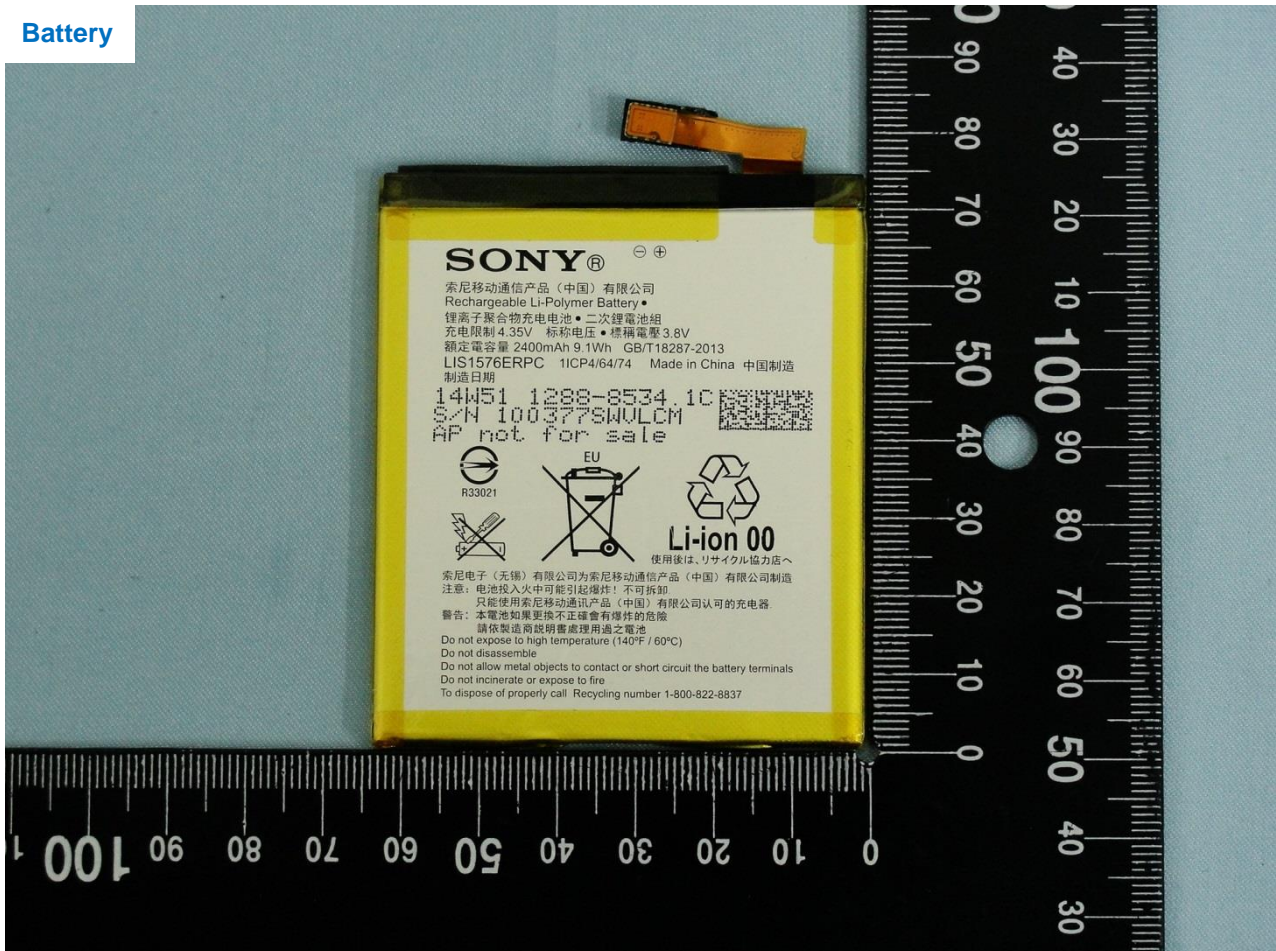

Brand Name: Sony / Type Name: PM-0782-BV

Battery