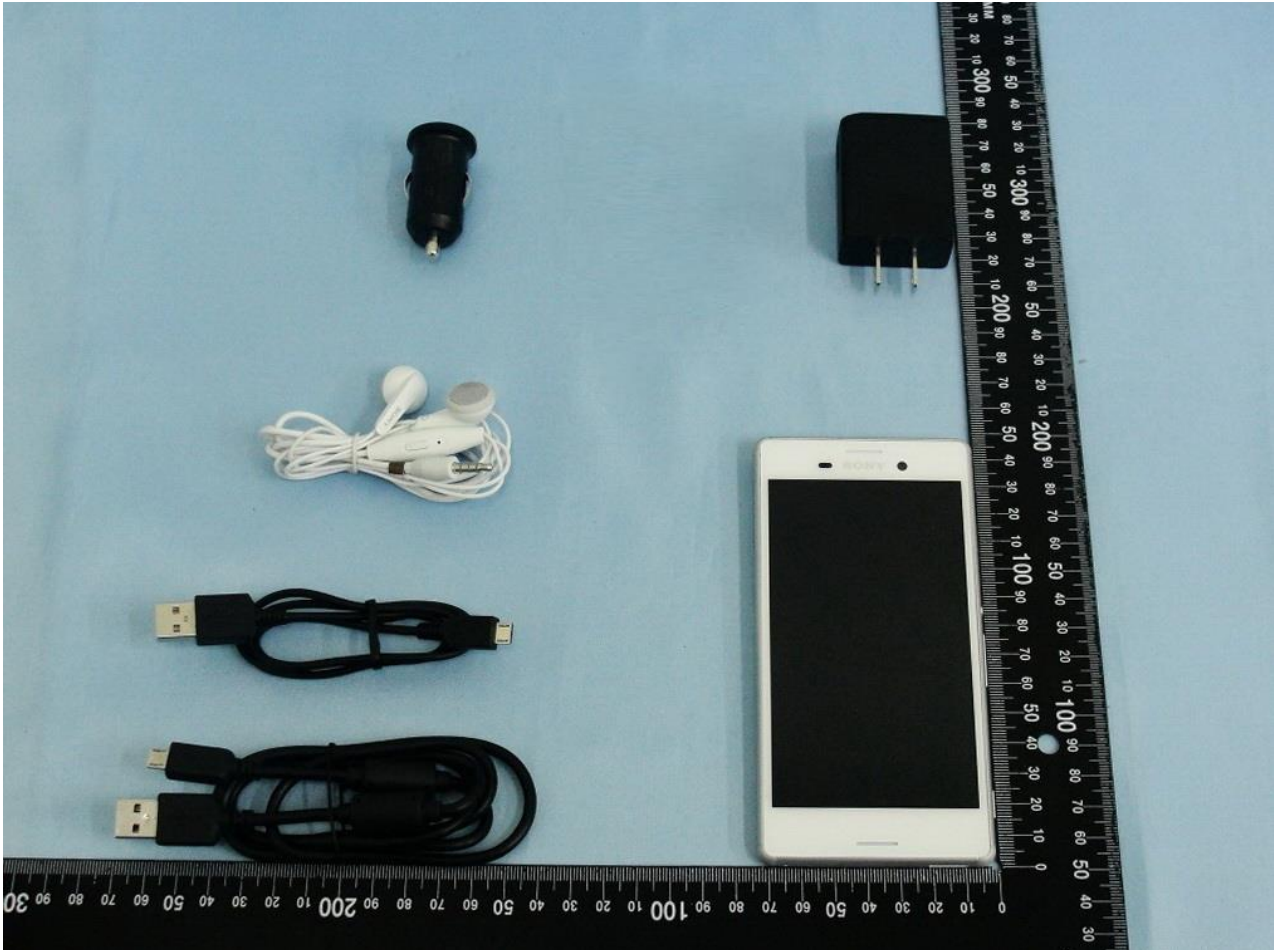

Brand Name: Sony / Type Name: PM-0782-BV