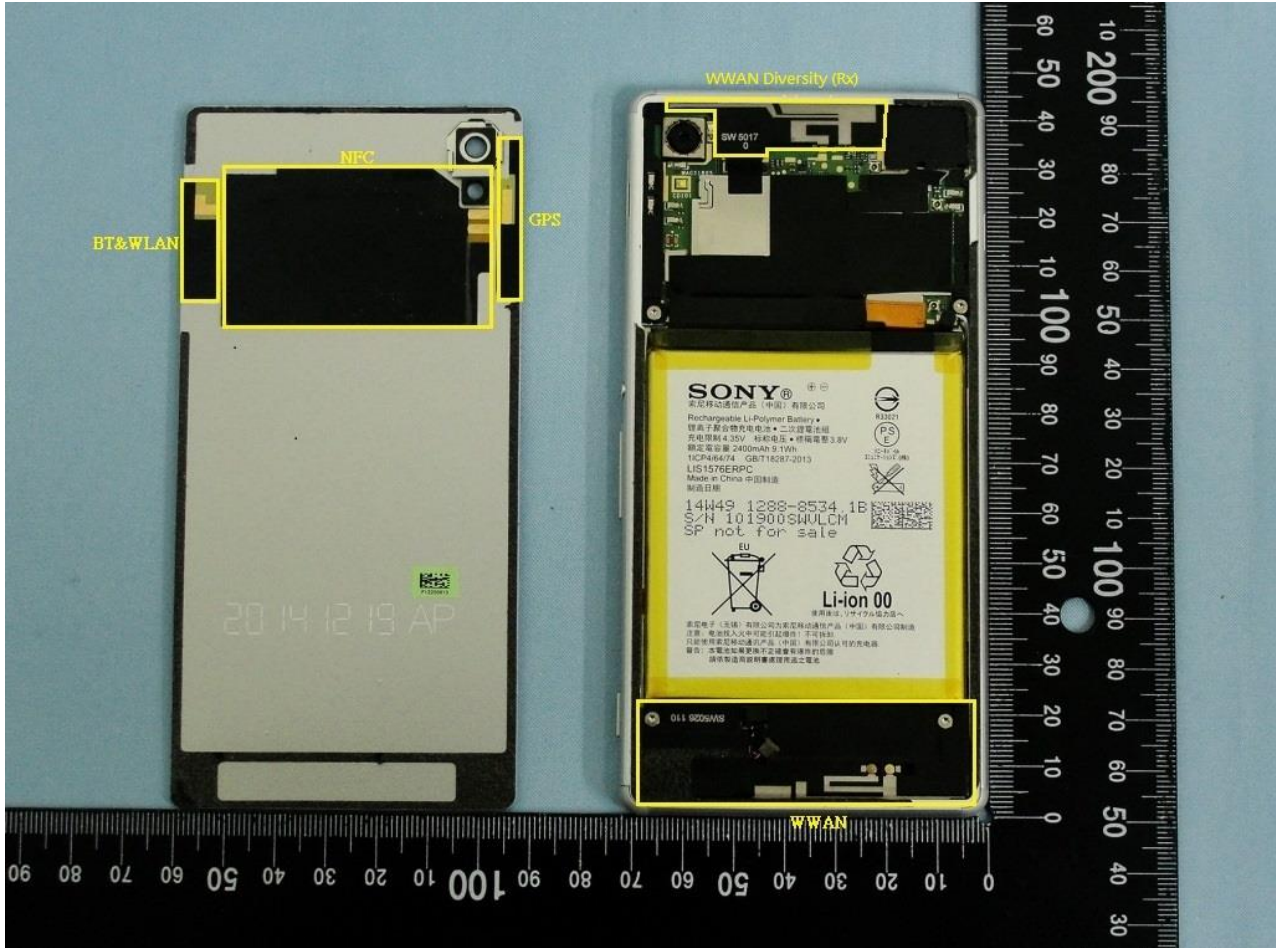

3. Internal Photograph of EUT

Brand Name: Sony / Type Name: PM-0781-BV

Brand Name: Sony / Type Name: PM-0781-BV

Brand Name: Sony / Type Name: PM-0781-BV

Brand Name: Sony / Type Name: PM-0781-BV

Brand Name: Sony / Type Name: PM-0781-BV

Brand Name: Sony / Type Name: PM-0781-BV

Brand Name: Sony / Type Name: PM-0781-BV

Brand Name: Sony / Type Name: PM-0781-BV

Brand Name: Sony / Type Name: PM-0781-BV

Brand Name: Sony / Type Name: PM-0781-BV