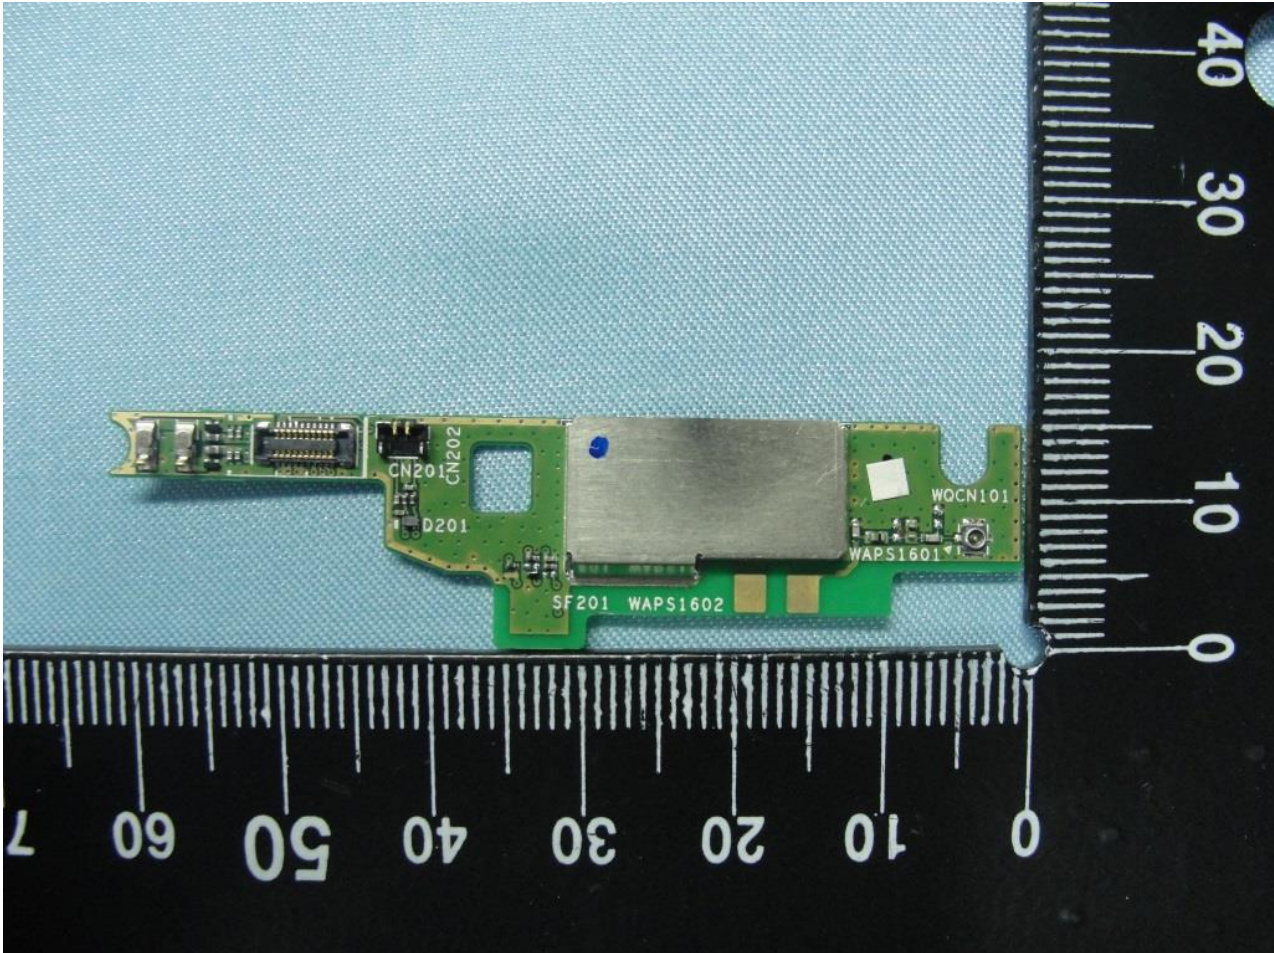

3. Internal Photograph of EUT

Brand Name: Sony / Type Name: PM-0781-BV

Brand Name: Sony / Type Name: PM-0781-BV

Brand Name: Sony / Type Name: PM-0781-BV

Brand Name: Sony / Type Name: PM-0781-BV

Brand Name: Sony / Type Name: PM-0781-BV

Brand Name: Sony / Type Name: PM-0781-BV

Brand Name: Sony / Type Name: PM-0781-BV

Brand Name: Sony / Type Name: PM-0781-BV

Brand Name: Sony / Type Name: PM-0781-BV

Brand Name: Sony / Type Name: PM-0781-BV