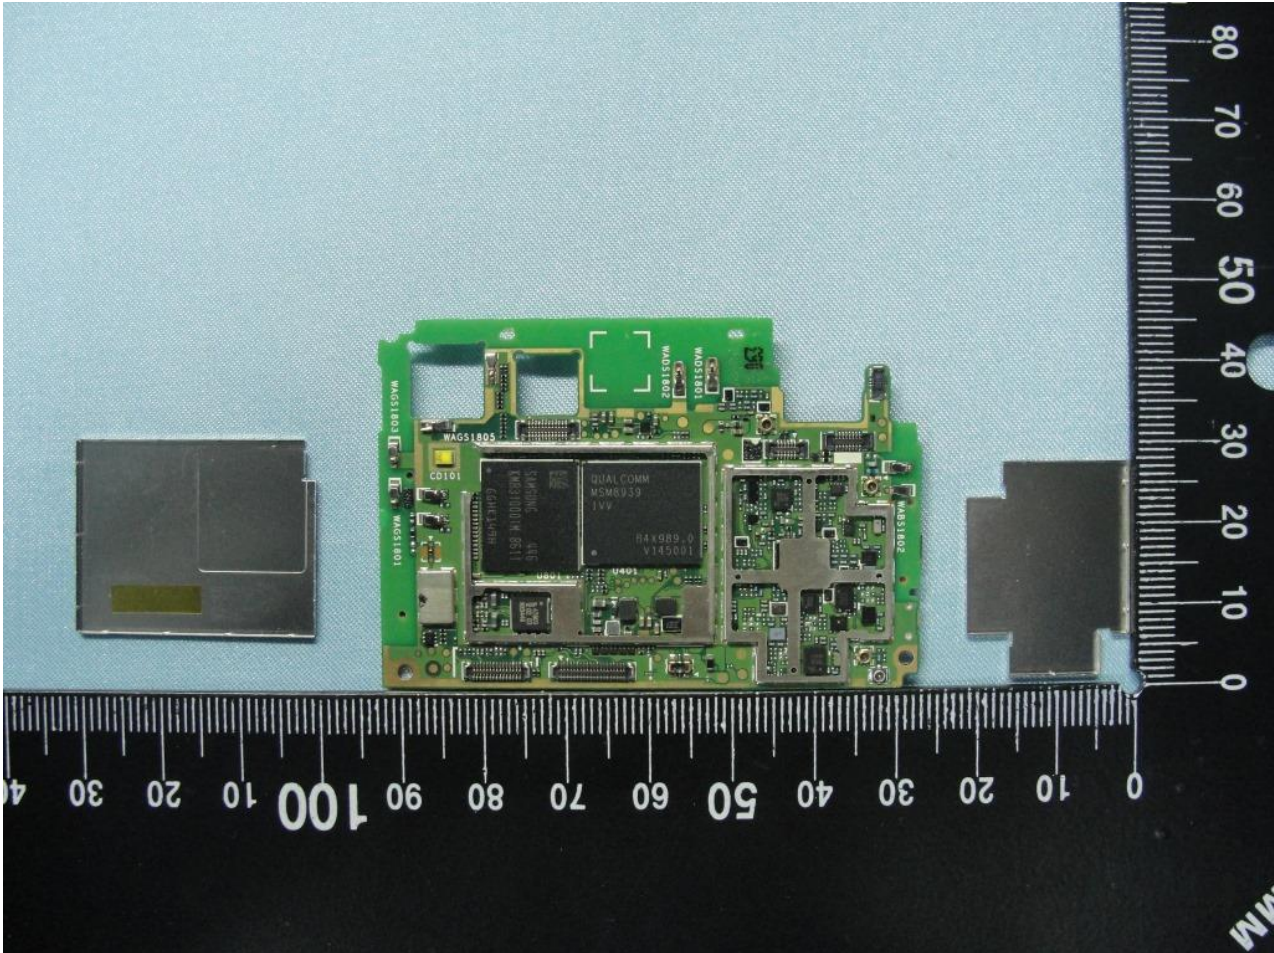

3. Internal Photograph of EUT

Brand Name: Sony / Type Name: PM-0781-BV

Brand Name: Sony / Type Name: PM-0781-BV

Brand Name: Sony / Type Name: PM-0781-BV

Brand Name: Sony / Type Name: PM-0781-BV

Brand Name: Sony / Type Name: PM-0781-BV

Brand Name: Sony / Type Name: PM-0781-BV

Brand Name: Sony / Type Name: PM-0781-BV

Brand Name: Sony / Type Name: PM-0781-BV

Brand Name: Sony / Type Name: PM-0781-BV

Brand Name: Sony / Type Name: PM-0781-BV