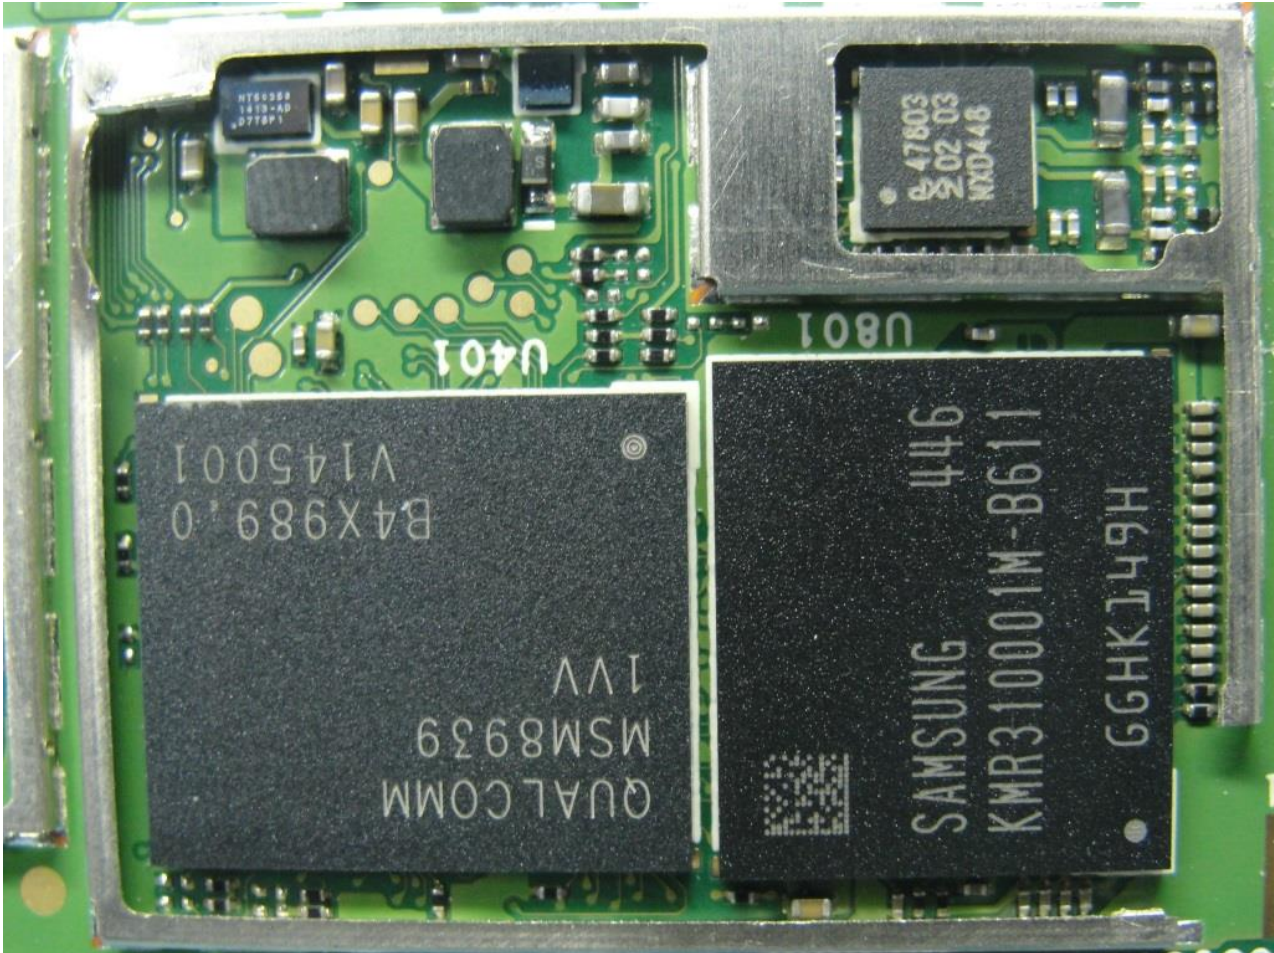

3. Internal Photograph of EUT

Brand Name: Sony / Type Name: PM-0781-BV

Brand Name: Sony / Type Name: PM-0781-BV

Brand Name: Sony / Type Name: PM-0781-BV

Brand Name: Sony / Type Name: PM-0781-BV

Brand Name: Sony / Type Name: PM-0781-BV

Brand Name: Sony / Type Name: PM-0781-BV

Brand Name: Sony / Type Name: PM-0781-BV

Brand Name: Sony / Type Name: PM-0781-BV

Brand Name: Sony / Type Name: PM-0781-BV

Brand Name: Sony / Type Name: PM-0781-BV