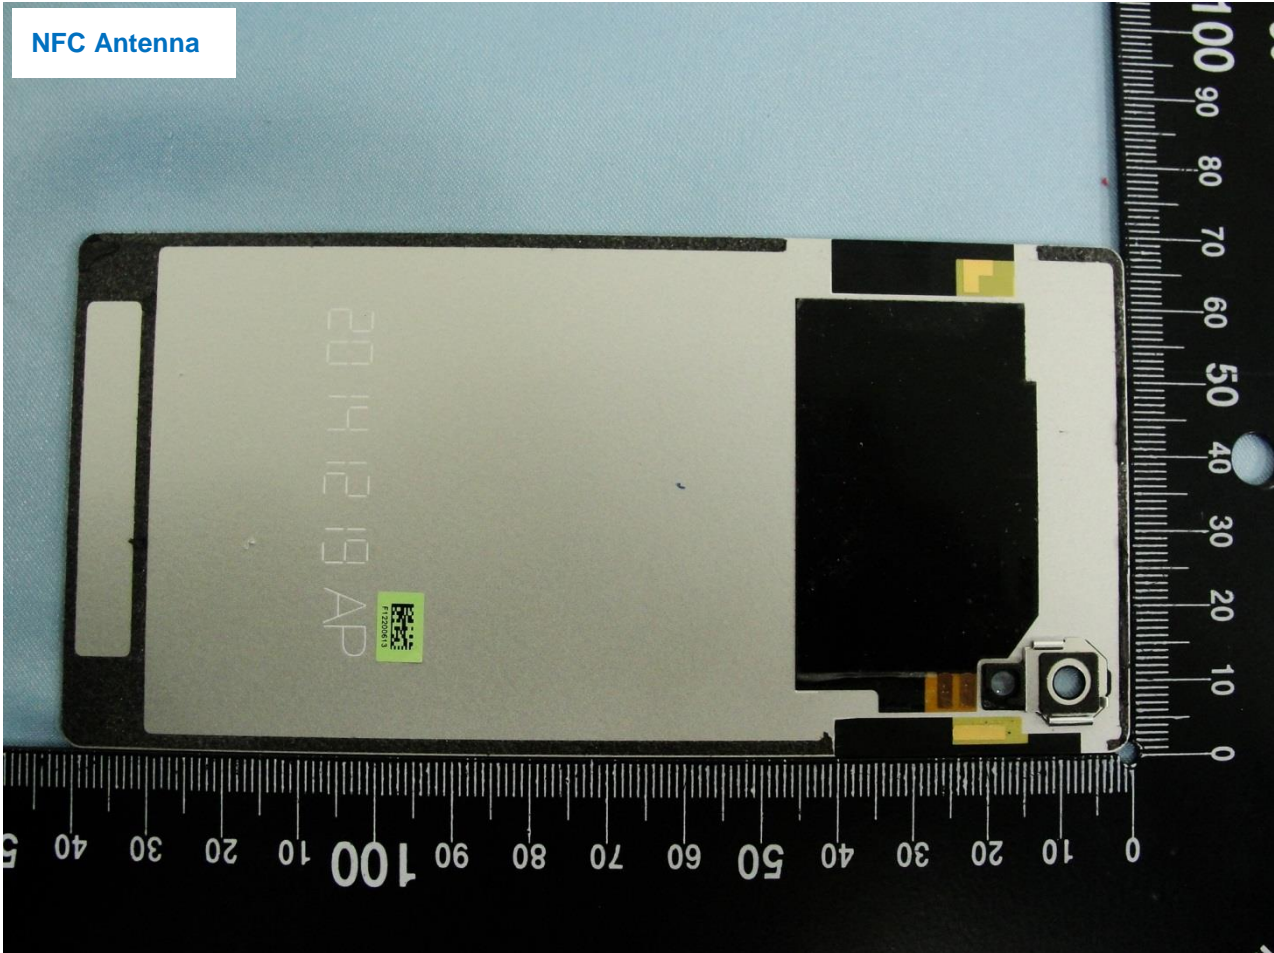

WWAN Antenna

Brand Name: Sony / Type Name: PM-0781-BV

Brand Name: Sony / Type Name: PM-0781-BV

Bluetooth & WLAN Antenna

Brand Name: Sony / Type Name: PM-0781-BV

Brand Name: Sony / Type Name: PM-0781-BV

Brand Name: Sony / Type Name: PM-0781-BV