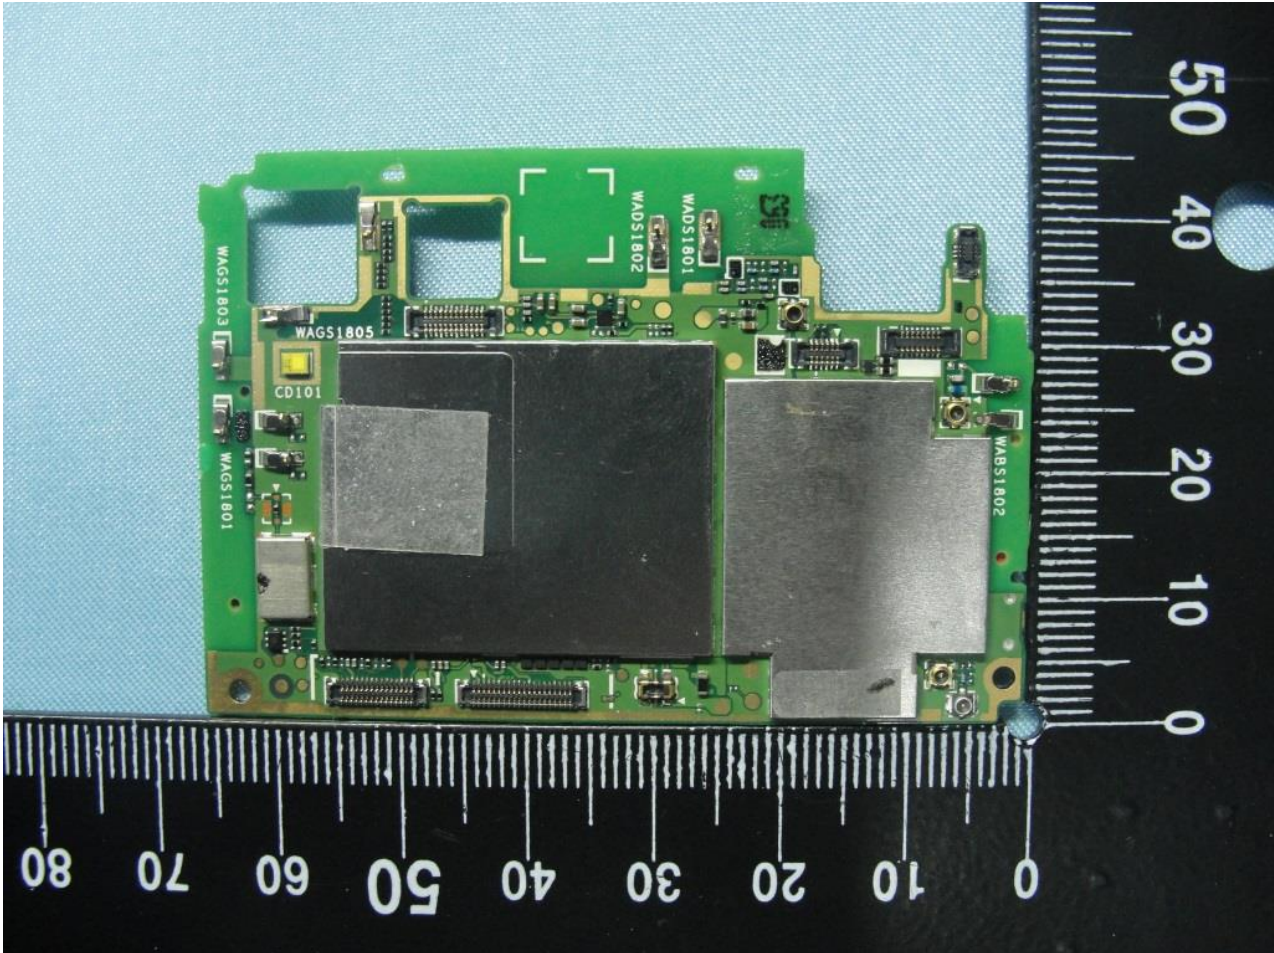

3. Internal Photograph of EUT

Brand Name: Sony / Type Name: PM-0781-BV

Brand Name: Sony / Type Name: PM-0781-BV

Brand Name: Sony / Type Name: PM-0781-BV

Brand Name: Sony / Type Name: PM-0781-BV

Brand Name: Sony / Type Name: PM-0781-BV

Brand Name: Sony / Type Name: PM-0781-BV

Brand Name: Sony / Type Name: PM-0781-BV

Brand Name: Sony / Type Name: PM-0781-BV

Brand Name: Sony / Type Name: PM-0781-BV

Brand Name: Sony / Type Name: PM-0781-BV