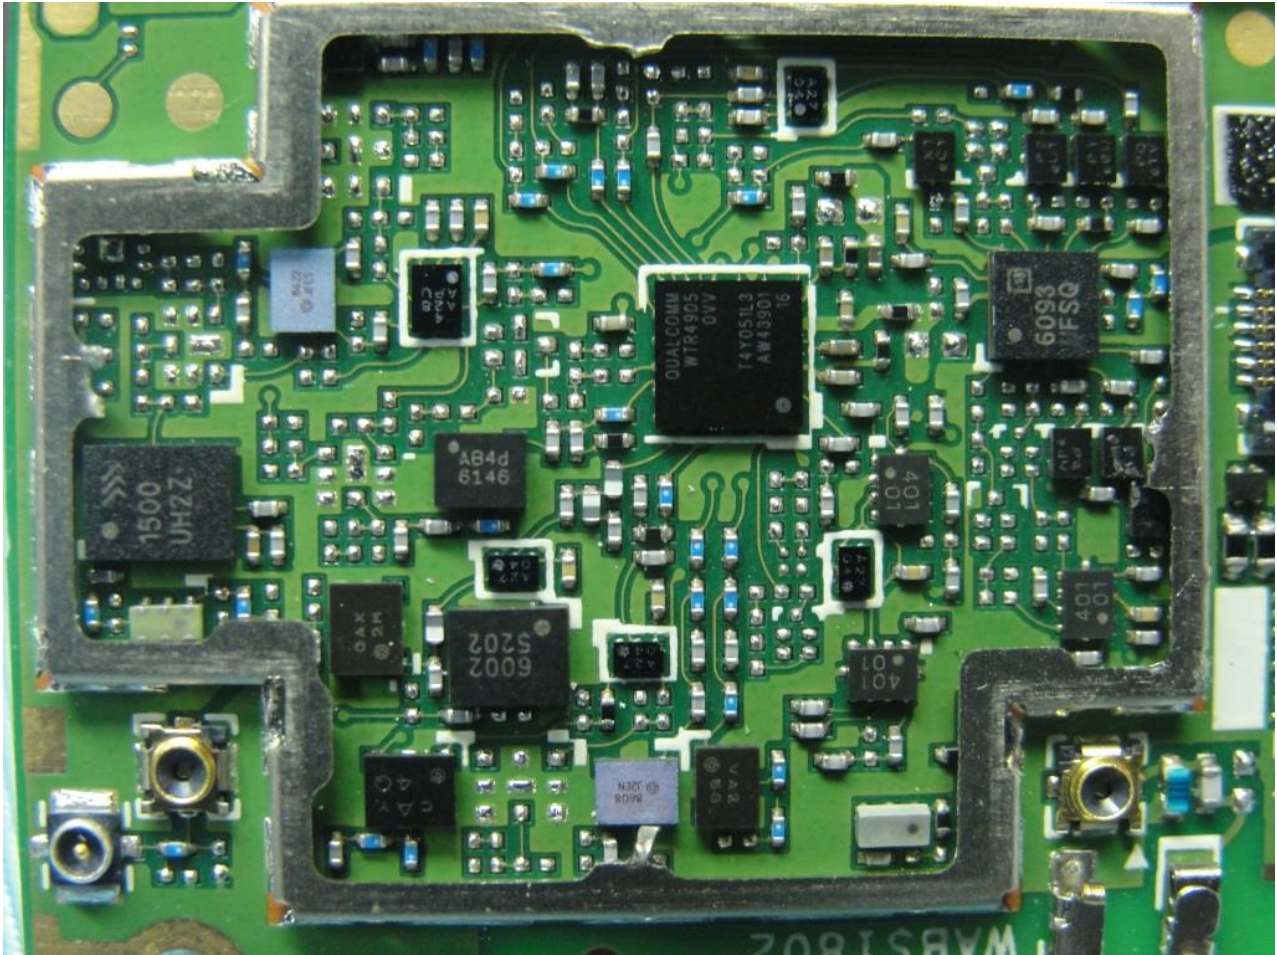

3. Internal Photograph of EUT

Brand Name: Sony / Type Name: PM-0781-BV

Brand Name: Sony / Type Name: PM-0781-BV

Brand Name: Sony / Type Name: PM-0781-BV

Brand Name: Sony / Type Name: PM-0781-BV

Brand Name: Sony / Type Name: PM-0781-BV

Brand Name: Sony / Type Name: PM-0781-BV

Brand Name: Sony / Type Name: PM-0781-BV

Brand Name: Sony / Type Name: PM-0781-BV

Brand Name: Sony / Type Name: PM-0781-BV

Brand Name: Sony / Type Name: PM-0781-BV