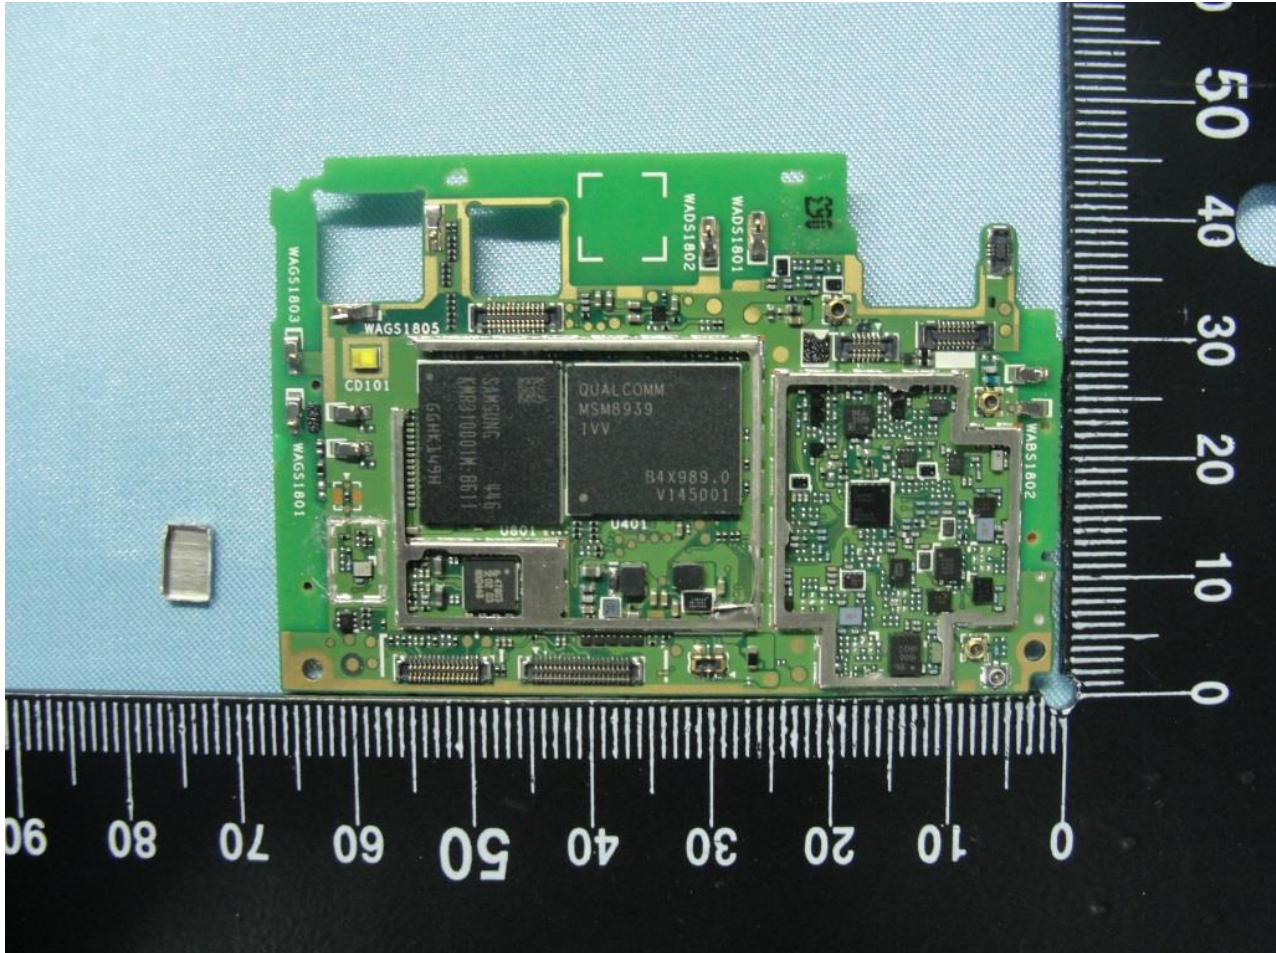

3. Internal Photograph of EUT

Brand Name: Sony / Type Name: PM-0781-BV

Brand Name: Sony / Type Name: PM-0781-BV

Brand Name: Sony / Type Name: PM-0781-BV

Brand Name: Sony / Type Name: PM-0781-BV

Brand Name: Sony / Type Name: PM-0781-BV

Brand Name: Sony / Type Name: PM-0781-BV

Brand Name: Sony / Type Name: PM-0781-BV

Brand Name: Sony / Type Name: PM-0781-BV

Brand Name: Sony / Type Name: PM-0781-BV

Brand Name: Sony / Type Name: PM-0781-BV