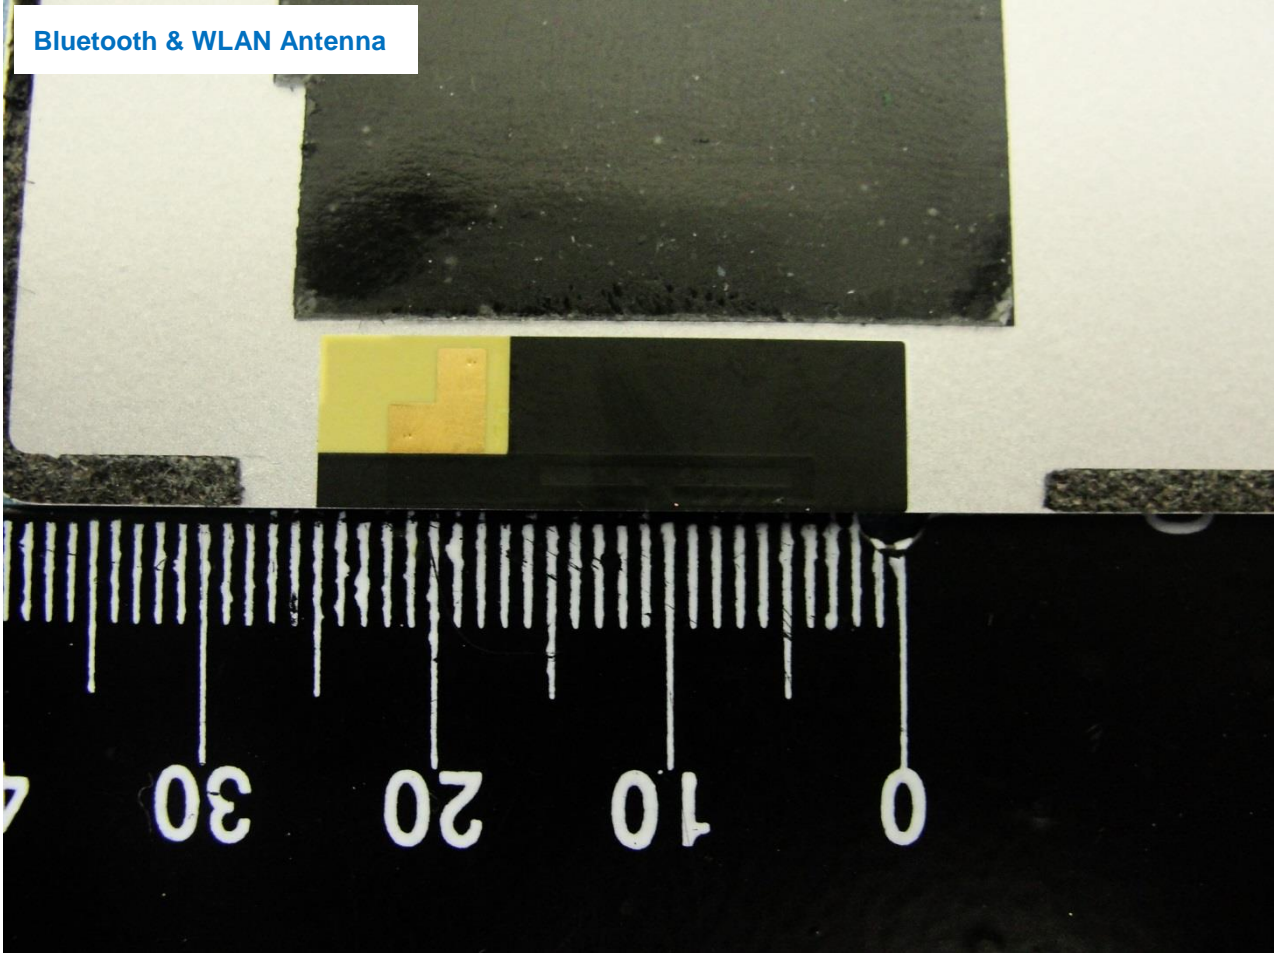

WWAN Antenna

Brand Name: Sony / Type Name: PM-0781-BV

Brand Name: Sony / Type Name: PM-0781-BV

Bluetooth & WLAN Antenna

Brand Name: Sony / Type Name: PM-0781-BV

Brand Name: Sony / Type Name: PM-0781-BV

Brand Name: Sony / Type Name: PM-0781-BV