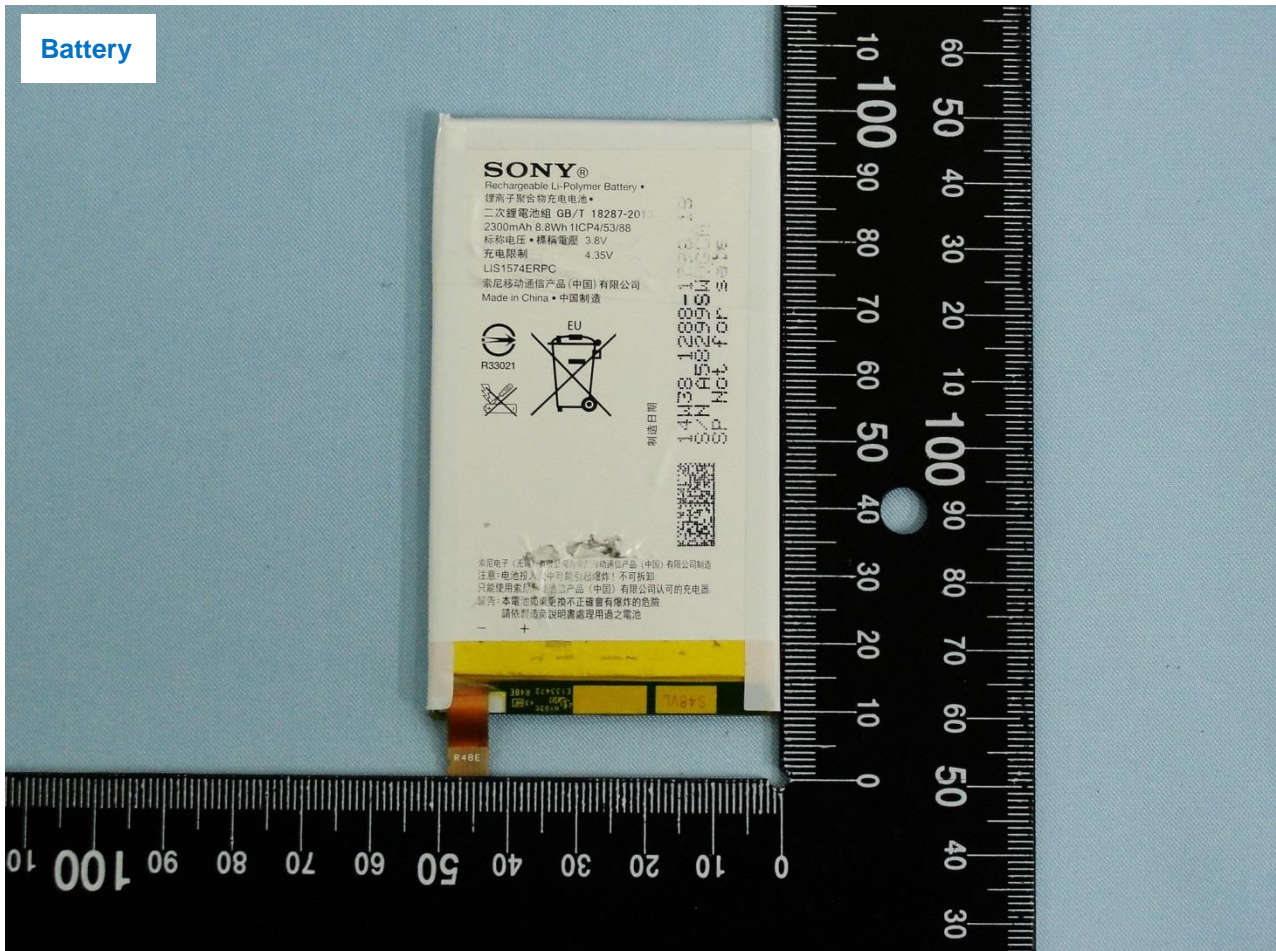

Brand Name: SONY / Type Name: PM-0634-BV