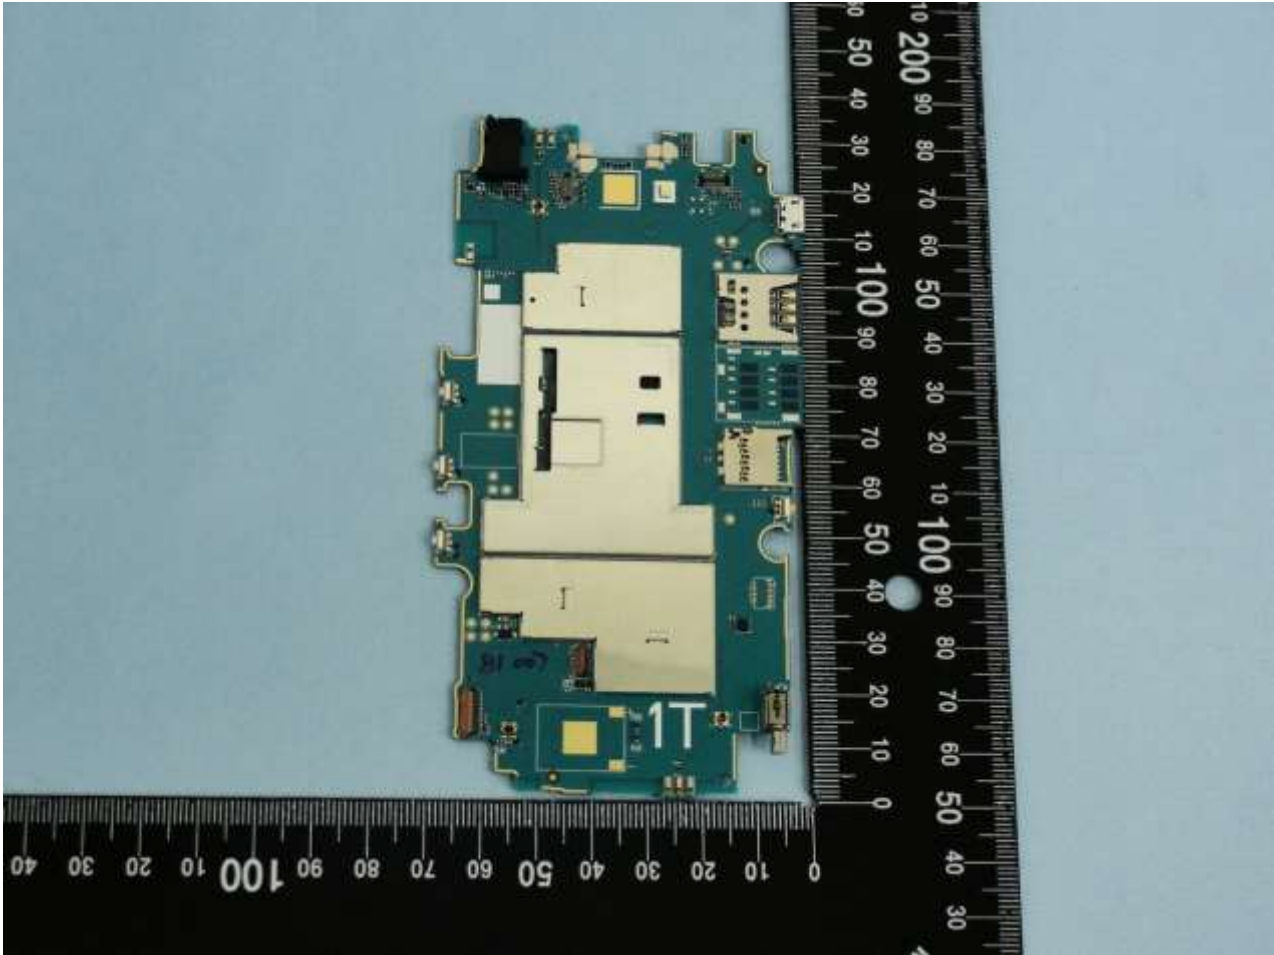

3. Internal Photograph of EUT

Brand Name: SONY / Type Name : PM-0632-BV

Brand Name: SONY / Type Name : PM-0632-BV

Brand Name: SONY / Type Name : PM-0632-BV

Brand Name: SONY / Type Name : PM-0632-BV

Brand Name: SONY / Type Name : PM-0632-BV

Brand Name: SONY / Type Name : PM-0632-BV

Brand Name: SONY / Type Name : PM-0632-BV

Brand Name: SONY / Type Name : PM-0632-BV

Brand Name: SONY / Type Name : PM-0632-BV

Brand Name: SONY / Type Name : PM-0632-BV