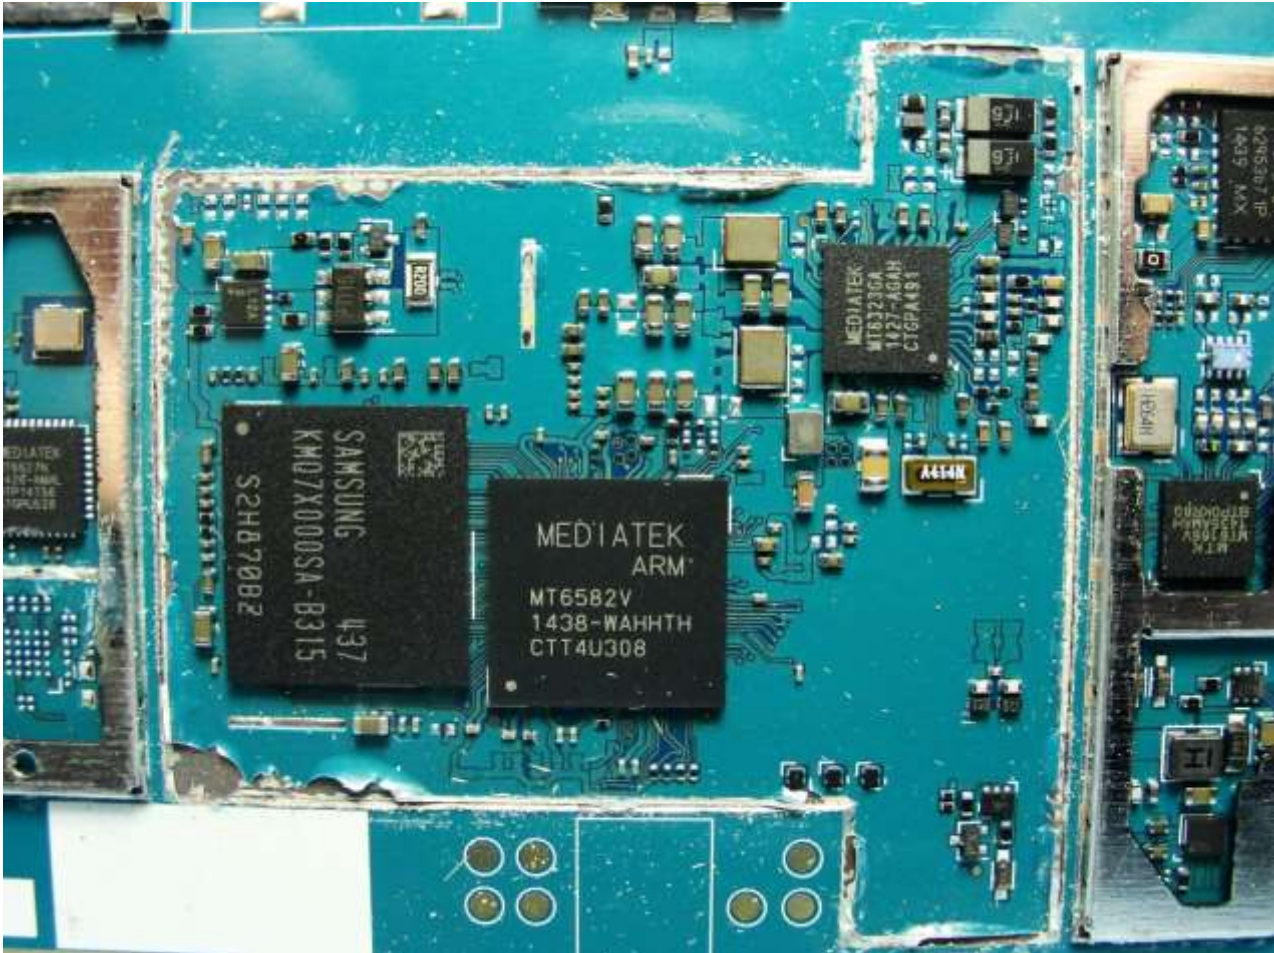

3. Internal Photograph of EUT

Brand Name: SONY / Type Name : PM-0632-BV

Brand Name: SONY / Type Name : PM-0632-BV

Brand Name: SONY / Type Name : PM-0632-BV

Brand Name: SONY / Type Name : PM-0632-BV

Brand Name: SONY / Type Name : PM-0632-BV

Brand Name: SONY / Type Name : PM-0632-BV

Brand Name: SONY / Type Name : PM-0632-BV

Brand Name: SONY / Type Name : PM-0632-BV

Brand Name: SONY / Type Name : PM-0632-BV

Brand Name: SONY / Type Name : PM-0632-BV

Brand Name: SONY / Type Name : PM-0632-BV

GPS & Bluetooth & WLAN Antenna

Brand Name: SONY / Type Name : PM-0632-BV