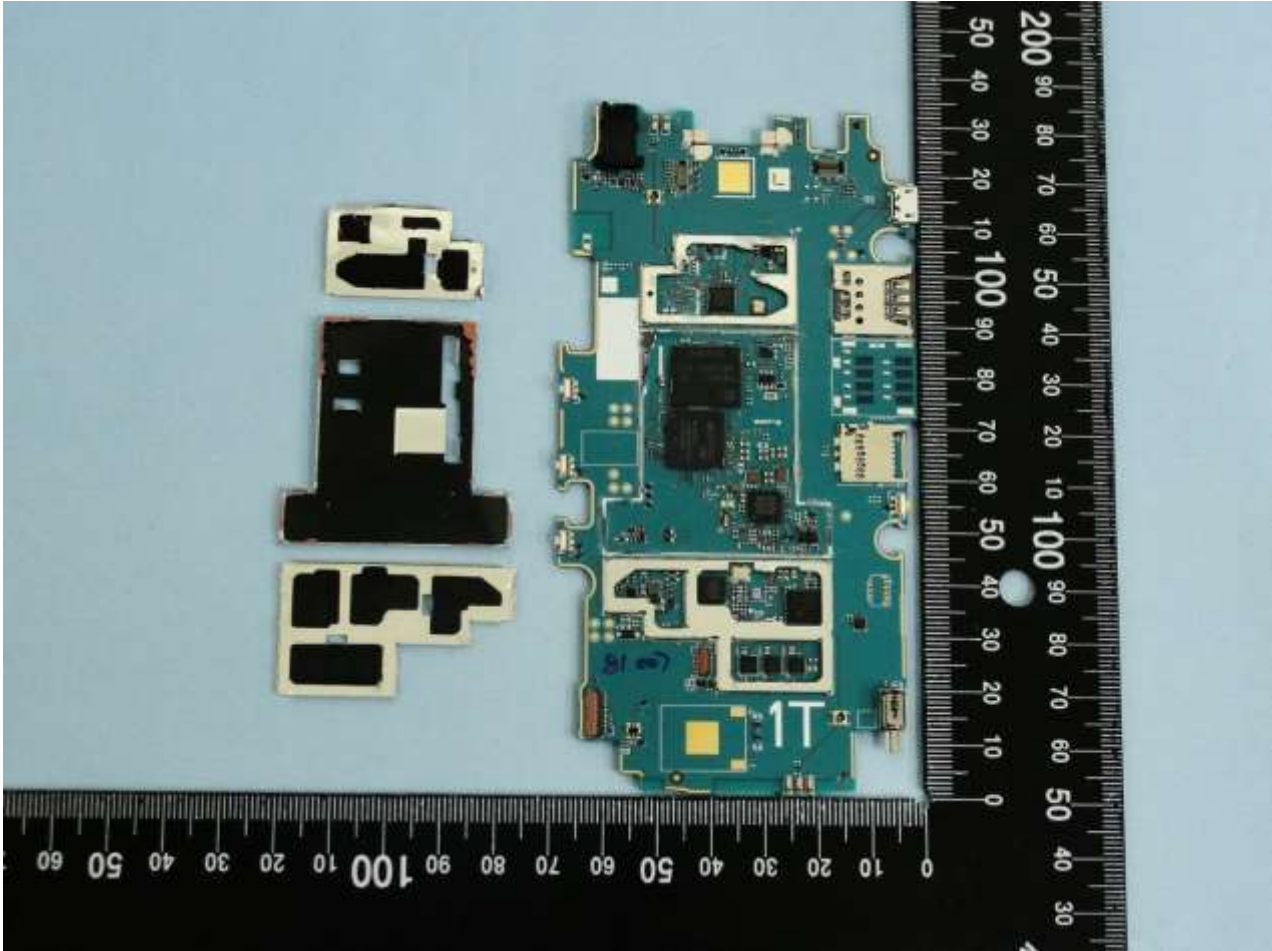

3. Internal Photograph of EUT

Brand Name: SONY / Type Name : PM-0632-BV

Brand Name: SONY / Type Name : PM-0632-BV

Brand Name: SONY / Type Name : PM-0632-BV

Brand Name: SONY / Type Name : PM-0632-BV

Brand Name: SONY / Type Name : PM-0632-BV

Brand Name: SONY / Type Name : PM-0632-BV

Brand Name: SONY / Type Name : PM-0632-BV

Brand Name: SONY / Type Name : PM-0632-BV

Brand Name: SONY / Type Name : PM-0632-BV

Brand Name: SONY / Type Name : PM-0632-BV