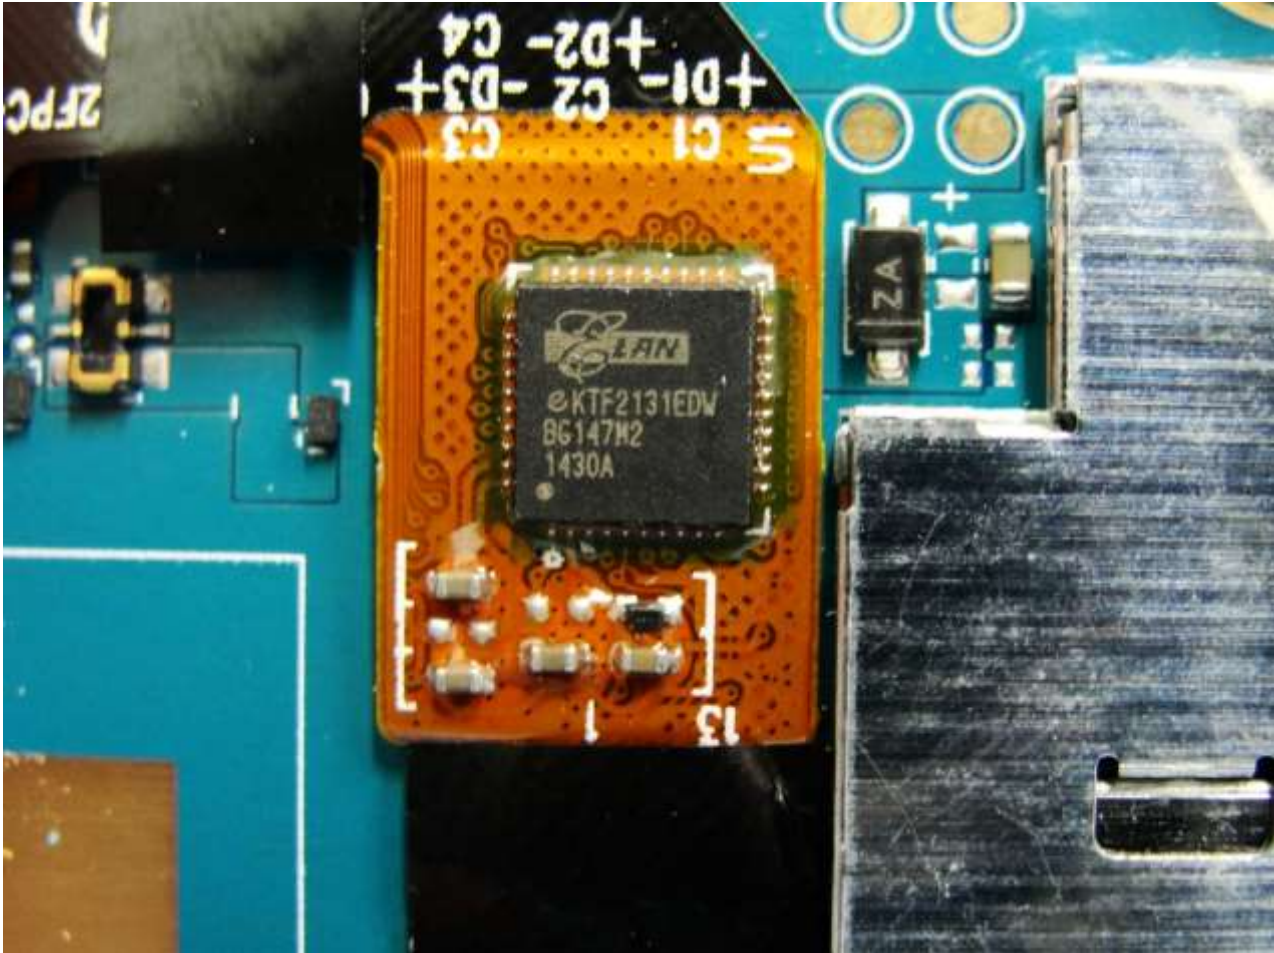

3. Internal Photograph of EUT

Brand Name: SONY / Type Name : PM-0632-BV

Brand Name: SONY / Type Name : PM-0632-BV

Brand Name: SONY / Type Name : PM-0632-BV

Brand Name: SONY / Type Name : PM-0632-BV

Brand Name: SONY / Type Name : PM-0632-BV

Brand Name: SONY / Type Name : PM-0632-BV

Brand Name: SONY / Type Name : PM-0632-BV

Brand Name: SONY / Type Name : PM-0632-BV

Brand Name: SONY / Type Name : PM-0632-BV

Brand Name: SONY / Type Name : PM-0632-BV