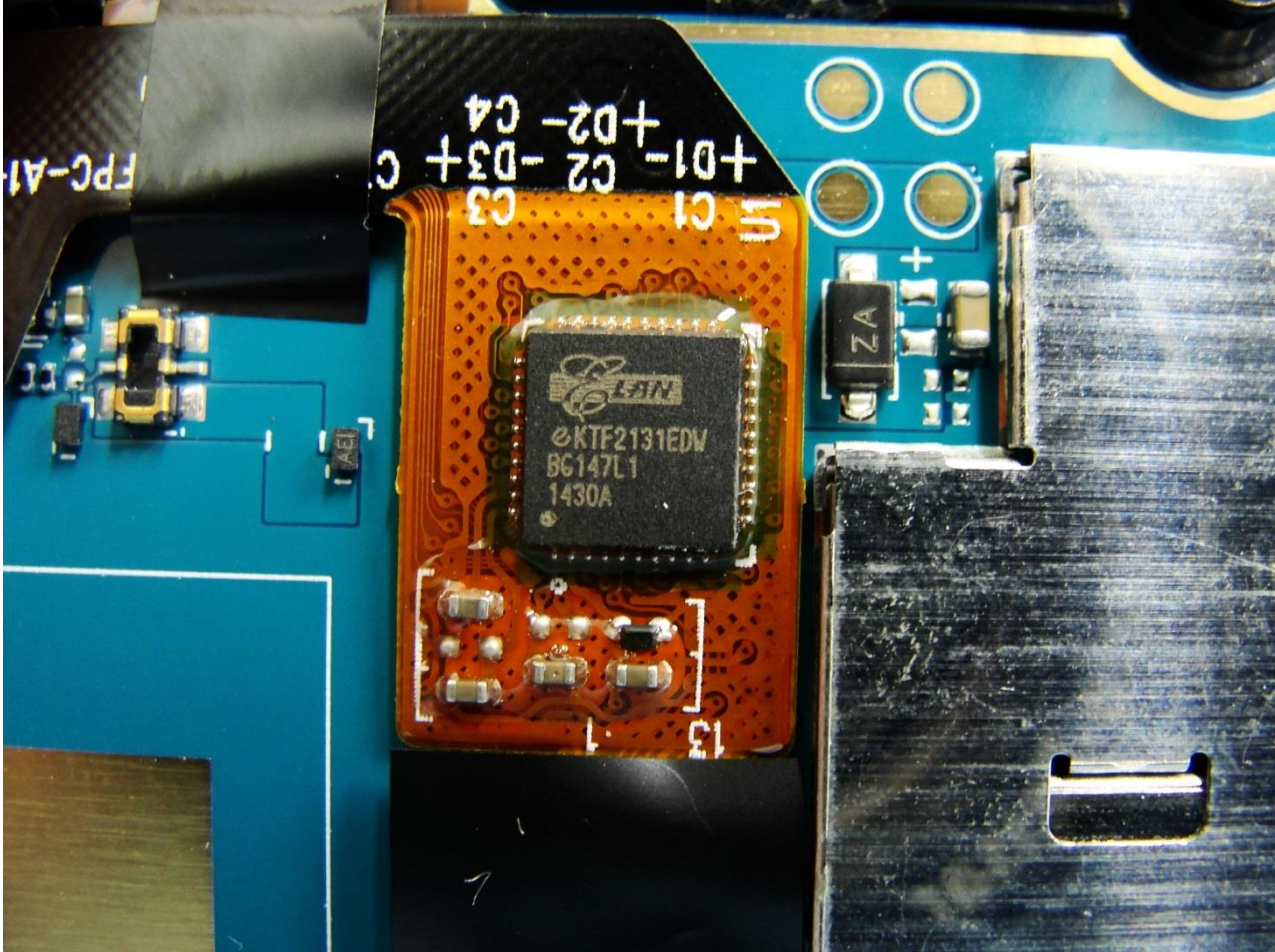

3. Internal Photograph of EUT

Brand Name: SONY / Type Name: PM-0631-BV

Brand Name: SONY / Type Name: PM-0631-BV

Brand Name: SONY / Type Name: PM-0631-BV

Brand Name: SONY / Type Name: PM-0631-BV

Brand Name: SONY / Type Name: PM-0631-BV

Brand Name: SONY / Type Name: PM-0631-BV

Brand Name: SONY / Type Name: PM-0631-BV

Brand Name: SONY / Type Name: PM-0631-BV

Brand Name: SONY / Type Name: PM-0631-BV

Brand Name: SONY / Type Name: PM-0631-BV