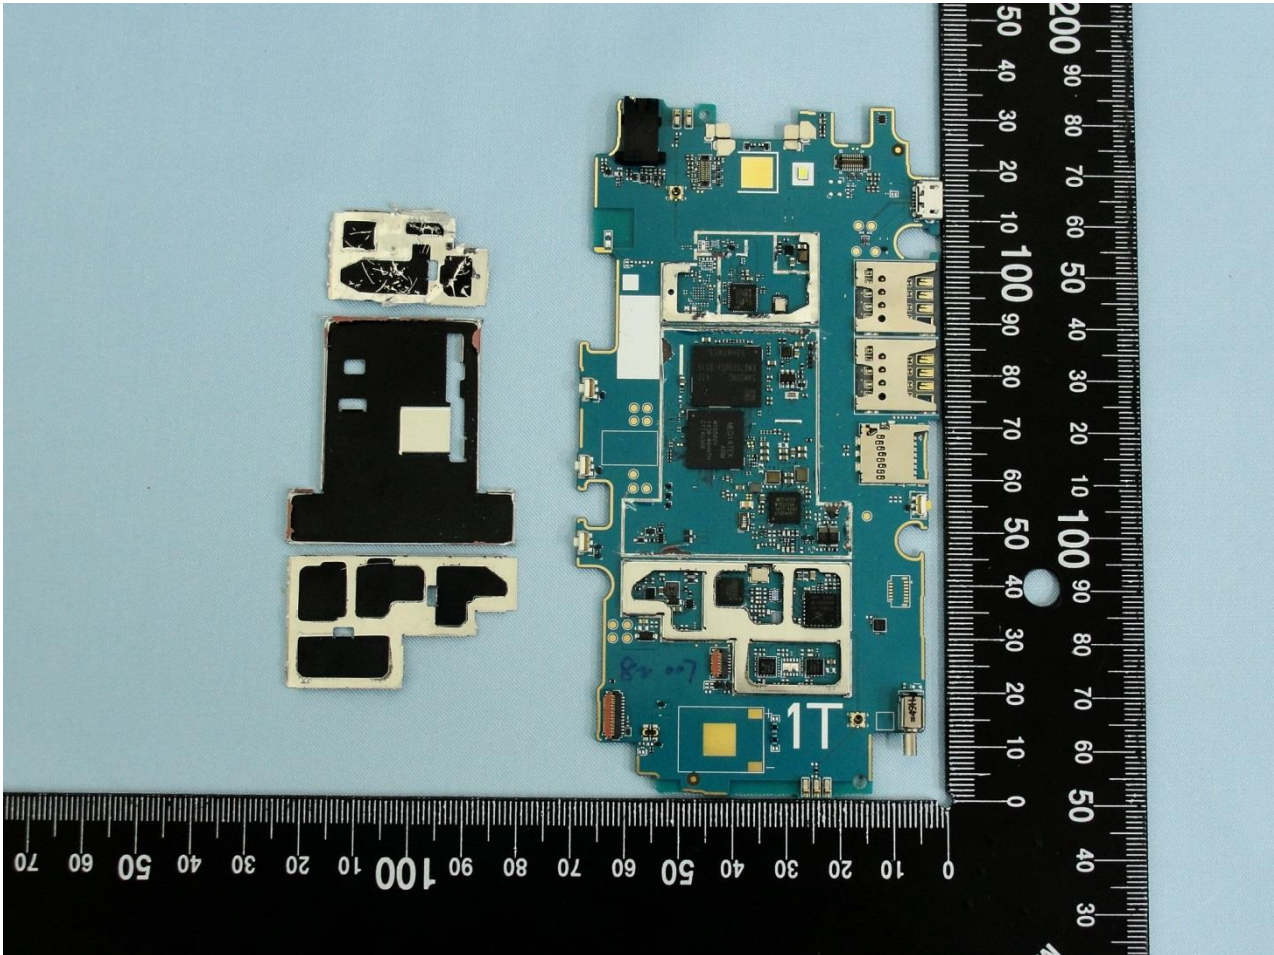

Brand Name: SONY / Type Name: PM-0631-BV