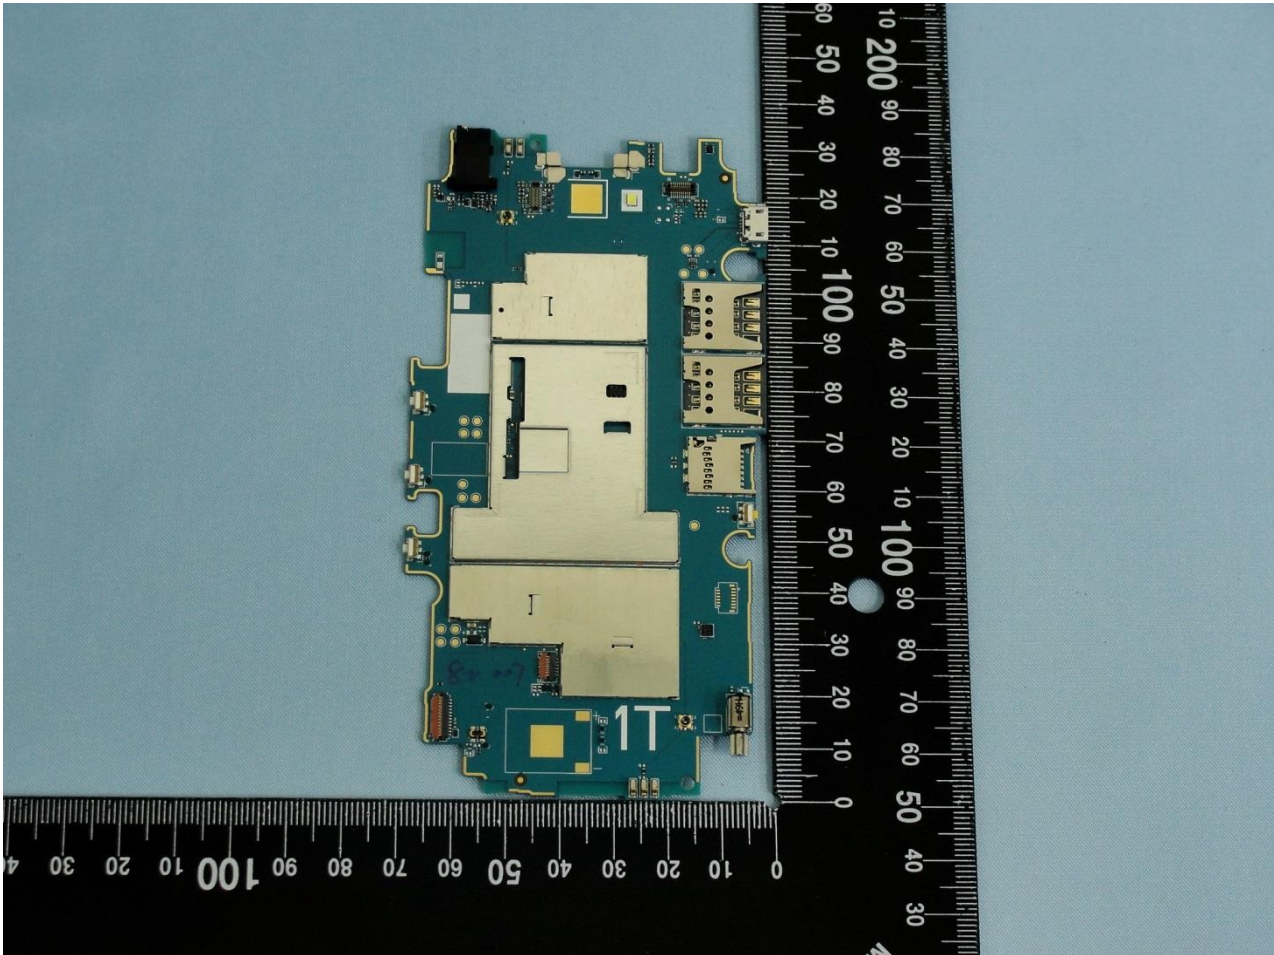

3. Internal Photograph of EUT

Brand Name: SONY / Type Name: PM-0631-BV

Brand Name: SONY / Type Name: PM-0631-BV

Brand Name: SONY / Type Name: PM-0631-BV

Brand Name: SONY / Type Name: PM-0631-BV

Brand Name: SONY / Type Name: PM-0631-BV

Brand Name: SONY / Type Name: PM-0631-BV

Brand Name: SONY / Type Name: PM-0631-BV

Brand Name: SONY / Type Name: PM-0631-BV

Brand Name: SONY / Type Name: PM-0631-BV

Brand Name: SONY / Type Name: PM-0631-BV