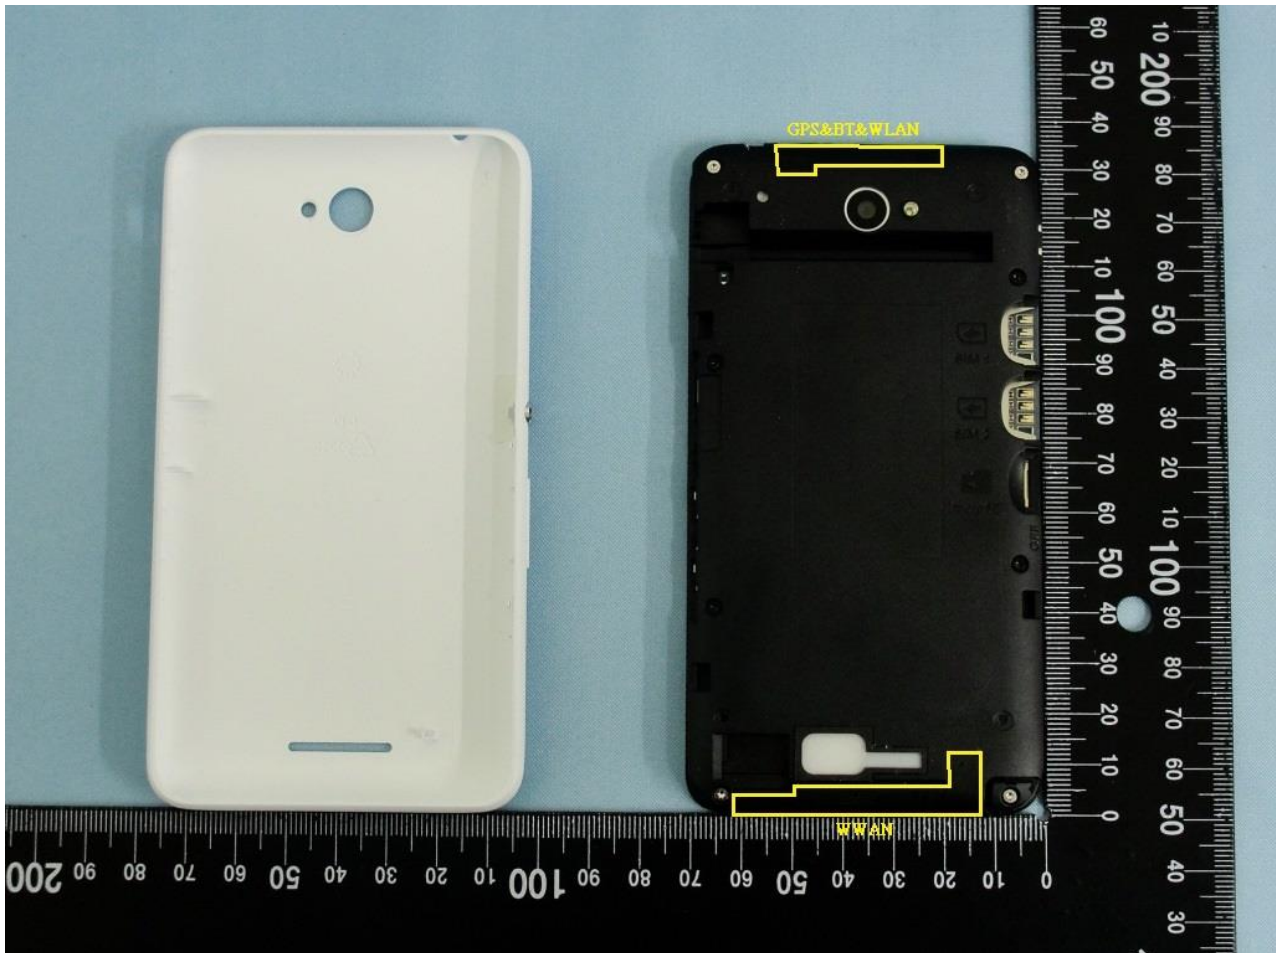

3. Internal Photograph of EUT

Brand Name: SONY / Type Name: PM-0631-BV

Brand Name: SONY / Type Name: PM-0631-BV

Brand Name: SONY / Type Name: PM-0631-BV

Brand Name: SONY / Type Name: PM-0631-BV

Brand Name: SONY / Type Name: PM-0631-BV

Brand Name: SONY / Type Name: PM-0631-BV

Brand Name: SONY / Type Name: PM-0631-BV

Brand Name: SONY / Type Name: PM-0631-BV

Brand Name: SONY / Type Name: PM-0631-BV

Brand Name: SONY / Type Name: PM-0631-BV