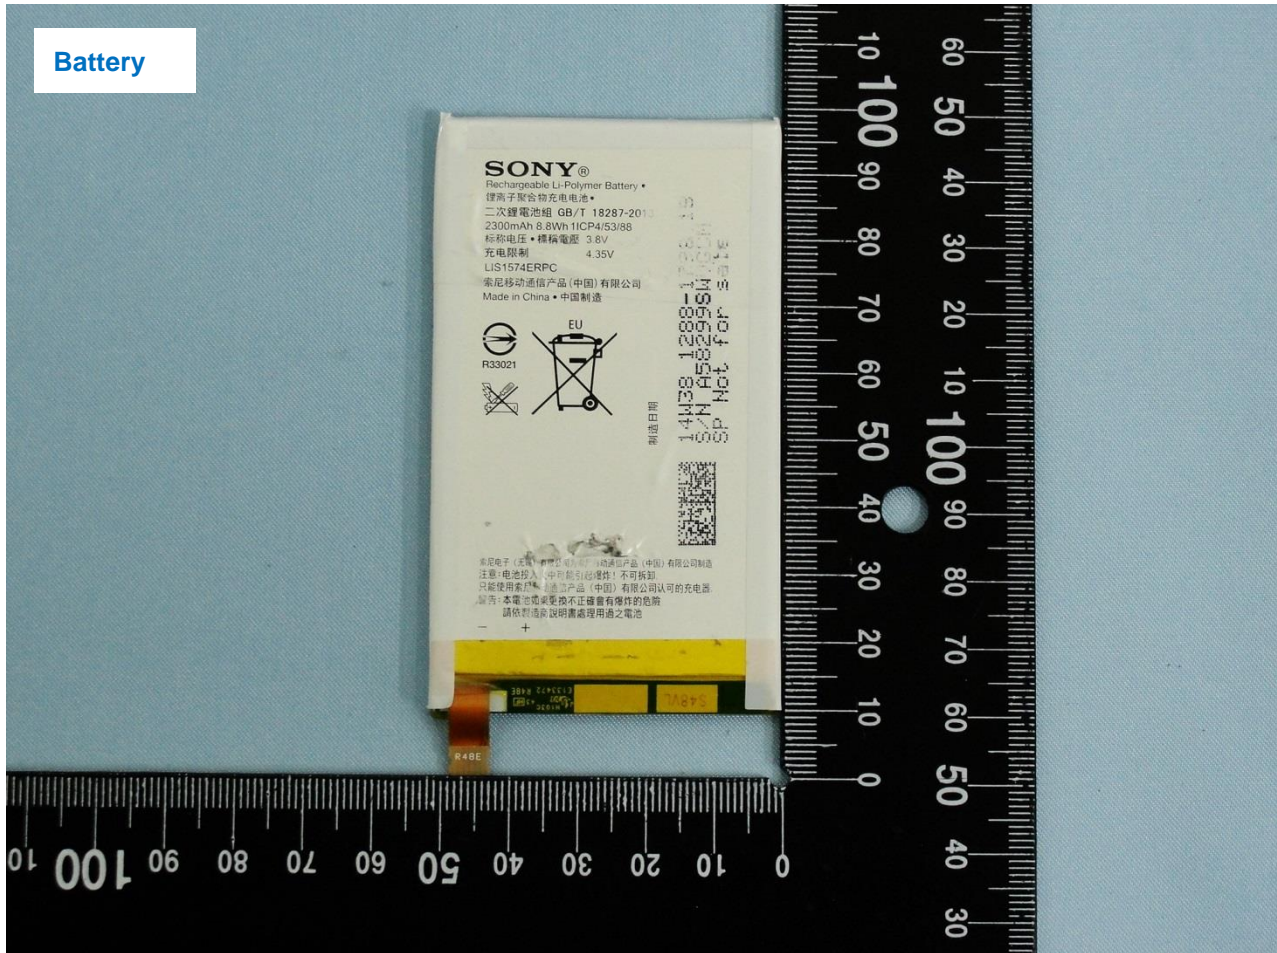

Remark: For accessories equipped with this EUT, please refer to the following photos.

Brand Name: SONY / Type Name: PM-0631-BV

Brand Name: SONY / Type Name: PM-0631-BV

AC Adapter

Brand Name: SONY / Type Name: PM-0631-BV