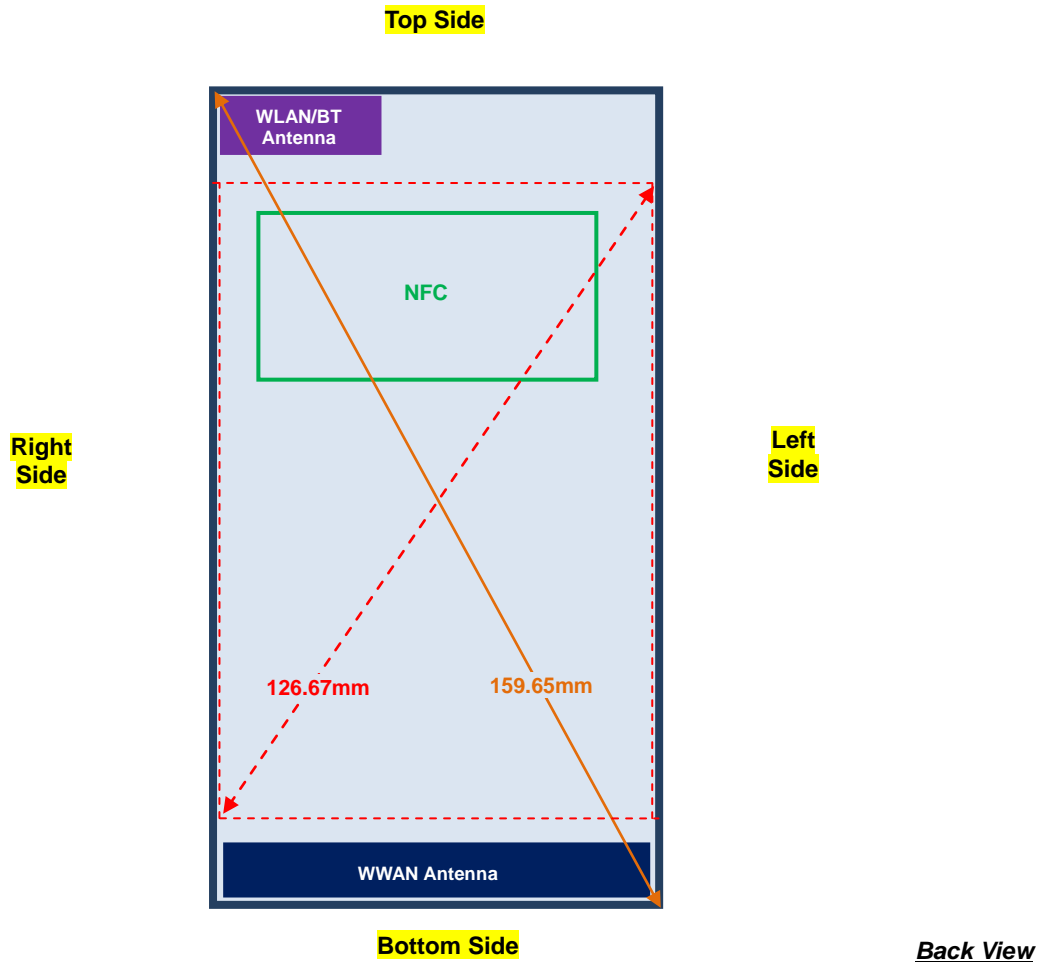

Appendix F. Antenna Location

<Mobile Phone>

| | |
|------------------|-----------|
| Overall diagonal | 159.65 mm |
| Display diagonal | 126.67 mm |

Appendix F. SAR Test Setup Photos

Right Cheek

Right Tilted

Left Cheek

Left Tilted

Front, Test Separation 10 mm

Back, Test Separation 10 mm

Left Side, Test Separation 10 mm

Right Side, Test Separation 10 mm

Bottom Side, Test Separation 10 mm

Front, Test Separation 15 mm

Back, Test Separation 15 mm