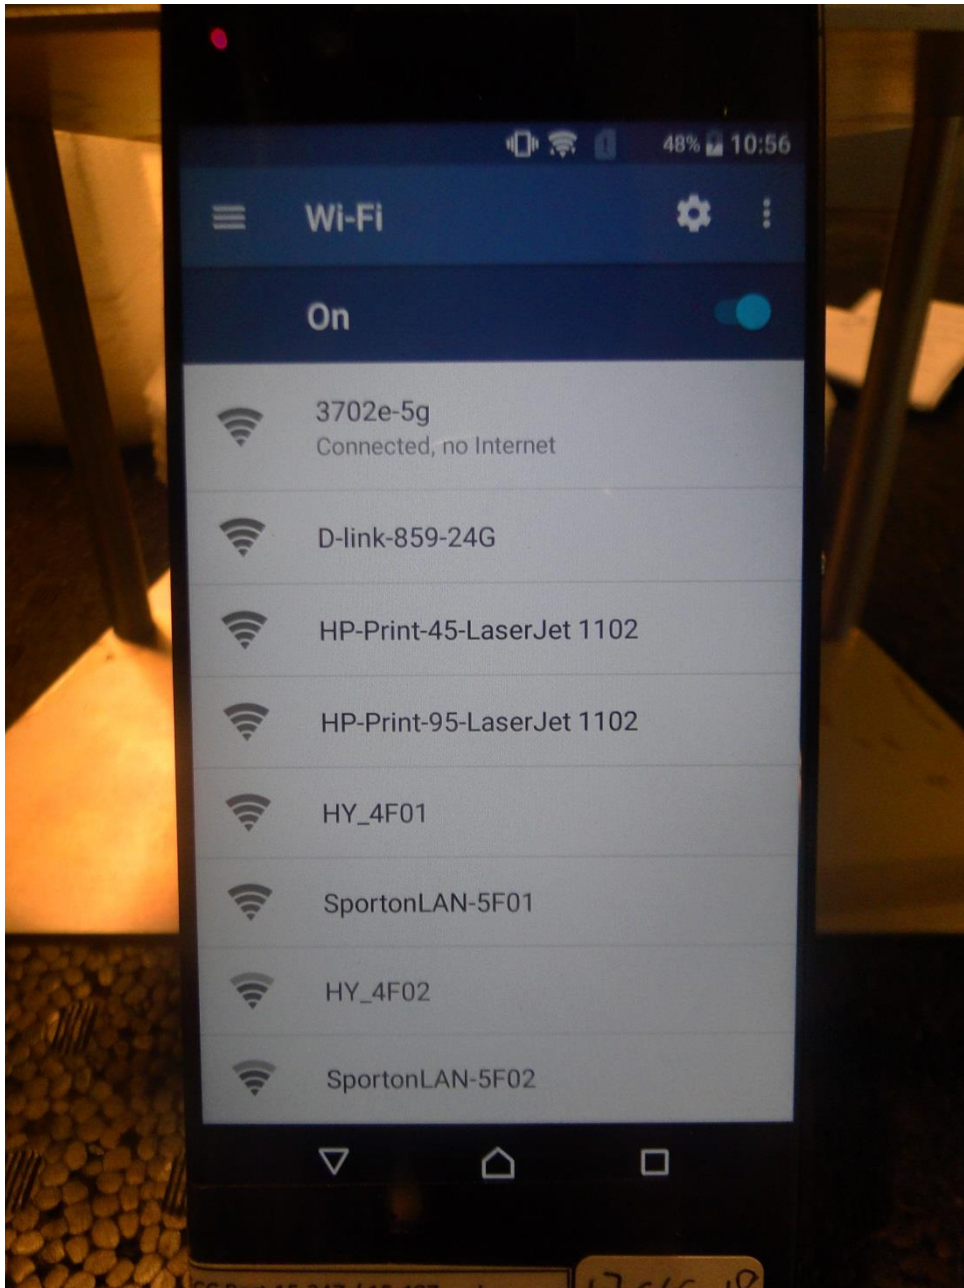

## Setup Photographs

Front View

Rear View

EUT

**Remark:** The FZ692213-01 report reuses test data from the FZ692208-01 report.