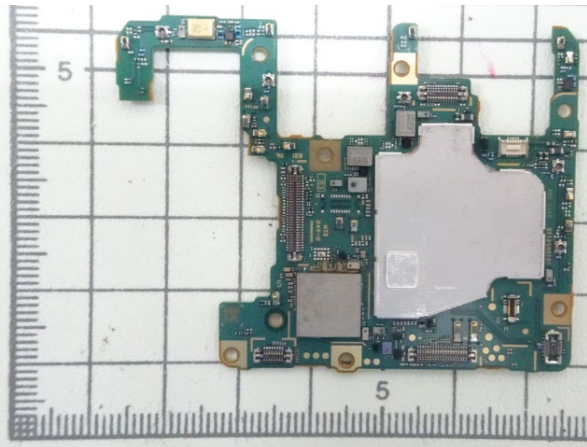

FCC ID: PY7-95649X Internal Photo

Without Rear panel

Without PBA and Battery

Rear panel

Front PBA with Shield cases (Front-side)

Front PBA without Shield cases (Front-side)

Rear PBA with Shield case (Front-side)

Rear PBA without Shield case (Front-side)

Front PBA (Rear-side)

Rear PBA with Shield case (Rear-side)

Rear PBA without Shield case (Rear-side)

Internal Sub-PWB (Front-side)

Internal Sub-PBA (Rear-side)

Battery: