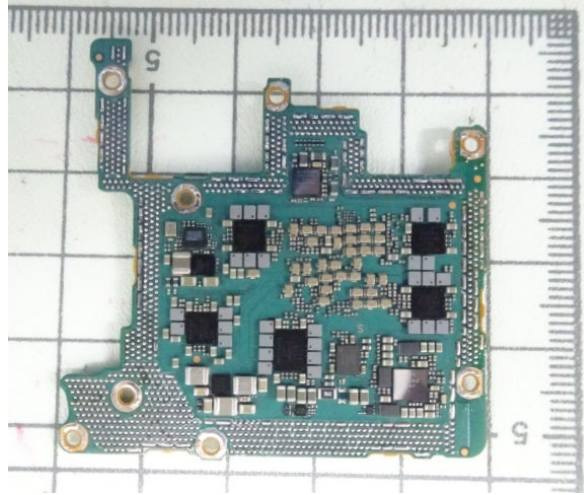

FCC ID: PY7-95649X Internal Photo

Without Rear panel

Without PBA and Battery

Rear panel

Front PBA with Shield cases (Front-side)

Front PBA without Shield cases (Front-side)

Rear PBA with Shield case (Front-side)

Rear PBA without Shield case (Front-side)

Front PBA (Rear-side)

Rear PBA with Shield case (Rear-side)

Rear PBA without Shield case (Rear-side)

Internal Sub-PWB (Front-side)

Internal Sub-PBA (Rear-side)

Battery: