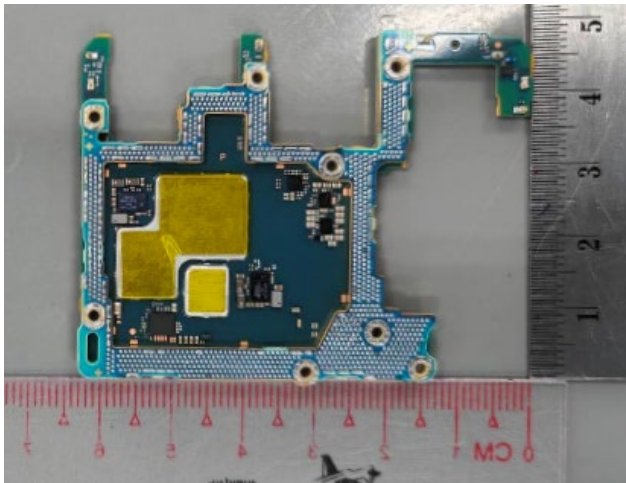

FCC ID: PY7-95649X Internal Photo

Without Rear panel

Without PBA and Battery

Rear panel

Front PBA with Shield cases (Front-side)

Front PBA without Shield cases (Front-side)

Rear PBA with Shield case (Front-side)

Rear PBA without Shield case (Front-side)

Front PBA (Rear-side)

Rear PBA with Shield case (Rear-side)

Rear PBA without Shield case (Rear-side)

Internal Sub-PWB (Front-side)

Internal Sub-PBA (Rear-side)

Battery: