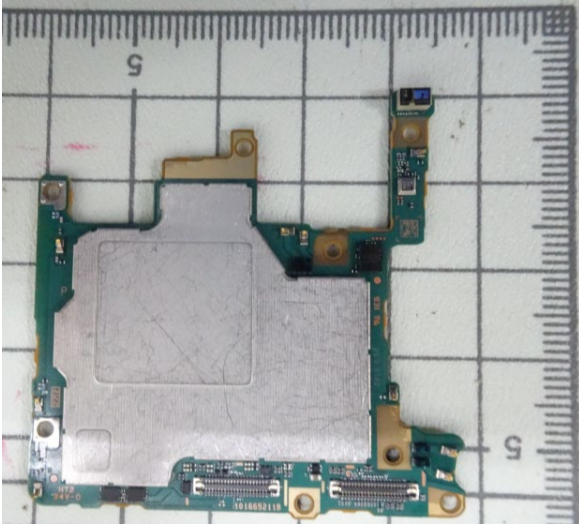

FCC ID: PY7-95649X Internal Photo

Without Rear panel

Without PBA and Battery

Rear panel

Front PBA with Shield cases (Front-side)

Front PBA without Shield cases (Front-side)

Rear PBA with Shield case (Front-side)

Rear PBA without Shield case (Front-side)

Front PBA (Rear-side)

Rear PBA with Shield case (Rear-side)

Rear PBA without Shield case (Rear-side)

Internal Sub-PWB (Front-side)

Internal Sub-PBA (Rear-side)

Battery: