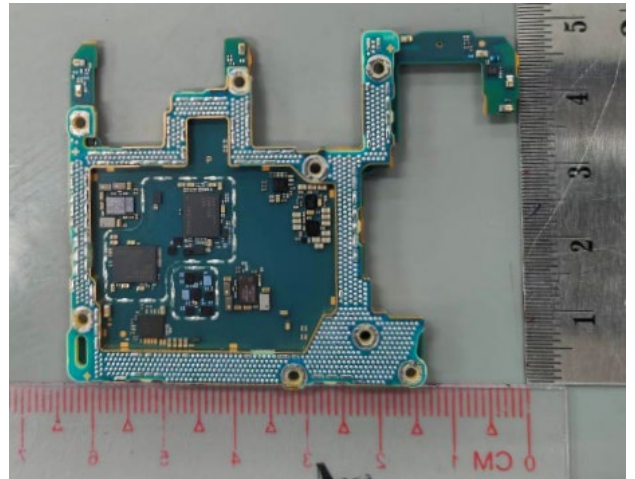

FCC ID: PY7-95649X Internal Photo

Without Rear panel

Without PBA and Battery

Rear panel

Front PBA with Shield cases (Front-side)

Front PBA without Shield cases (Front-side)

Rear PBA with Shield case (Front-side)

Rear PBA without Shield case (Front-side)

Front PBA (Rear-side)

Rear PBA with Shield case (Rear-side)

Rear PBA without Shield case (Rear-side)

Internal Sub-PWB (Front-side)

Internal Sub-PBA (Rear-side)

Battery: