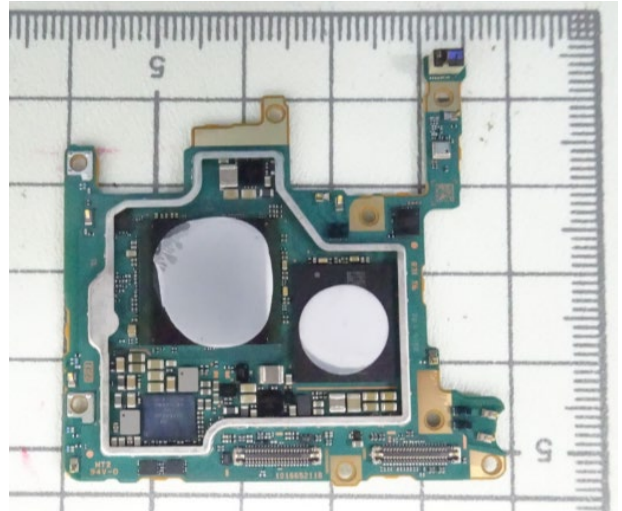

FCC ID: PY7-95649X Internal Photo

Without Rear panel

Without PBA and Battery

Rear panel

Front PBA with Shield cases (Front-side)

Front PBA without Shield cases (Front-side)

Rear PBA with Shield case (Front-side)

Rear PBA without Shield case (Front-side)

Front PBA (Rear-side)

Rear PBA with Shield case (Rear-side)

Rear PBA without Shield case (Rear-side)

Internal Sub-PWB (Front-side)

Internal Sub-PBA (Rear-side)

Battery: