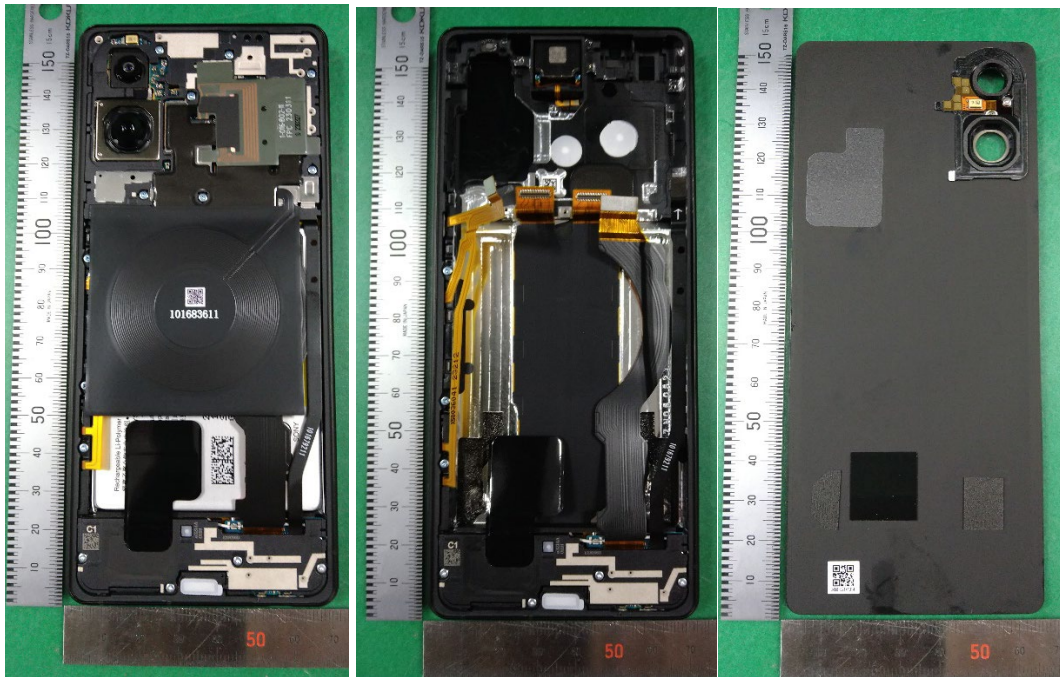

FCC ID: PY7-95649X Internal Photo

Without Rear panel

Without PBA and Battery

Rear panel

Front PBA with Shield cases (Front-side)

Front PBA without Shield cases (Front-side)

Rear PBA with Shield case (Front-side)

Rear PBA without Shield case (Front-side)

Front PBA (Rear-side)

Rear PBA with Shield case (Rear-side)

Rear PBA without Shield case (Rear-side)

Internal Sub-PWB (Front-side)

Internal Sub-PBA (Rear-side)

Battery: