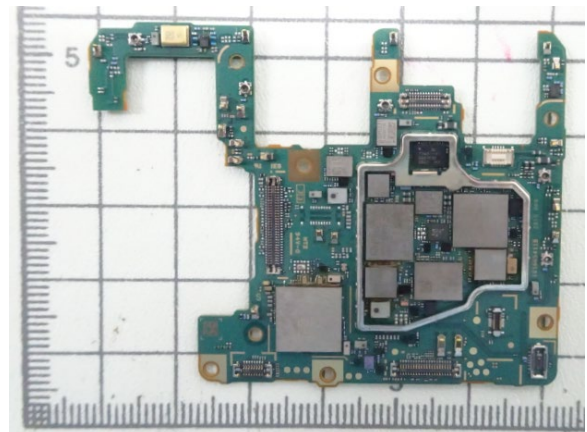

FCC ID: PY7-95649X Internal Photo

Without Rear panel

Without PBA and Battery

Rear panel

Front PBA with Shield cases (Front-side)

Front PBA without Shield cases (Front-side)

Rear PBA with Shield case (Front-side)

Rear PBA without Shield case (Front-side)

Front PBA (Rear-side)

Rear PBA with Shield case (Rear-side)

Rear PBA without Shield case (Rear-side)

Internal Sub-PWB (Front-side)

Internal Sub-PBA (Rear-side)

Battery: