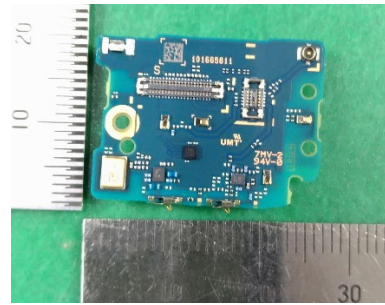

FCC ID: PY7-95649X Internal Photo

Without Rear panel

Without PBA and Battery

Rear panel

Front PBA with Shield cases (Front-side)

Front PBA without Shield cases (Front-side)

Rear PBA with Shield case (Front-side)

Rear PBA without Shield case (Front-side)

Front PBA (Rear-side)

Rear PBA with Shield case (Rear-side)

Rear PBA without Shield case (Rear-side)

Internal Sub-PWB (Front-side)

Internal Sub-PBA (Rear-side)

Battery: