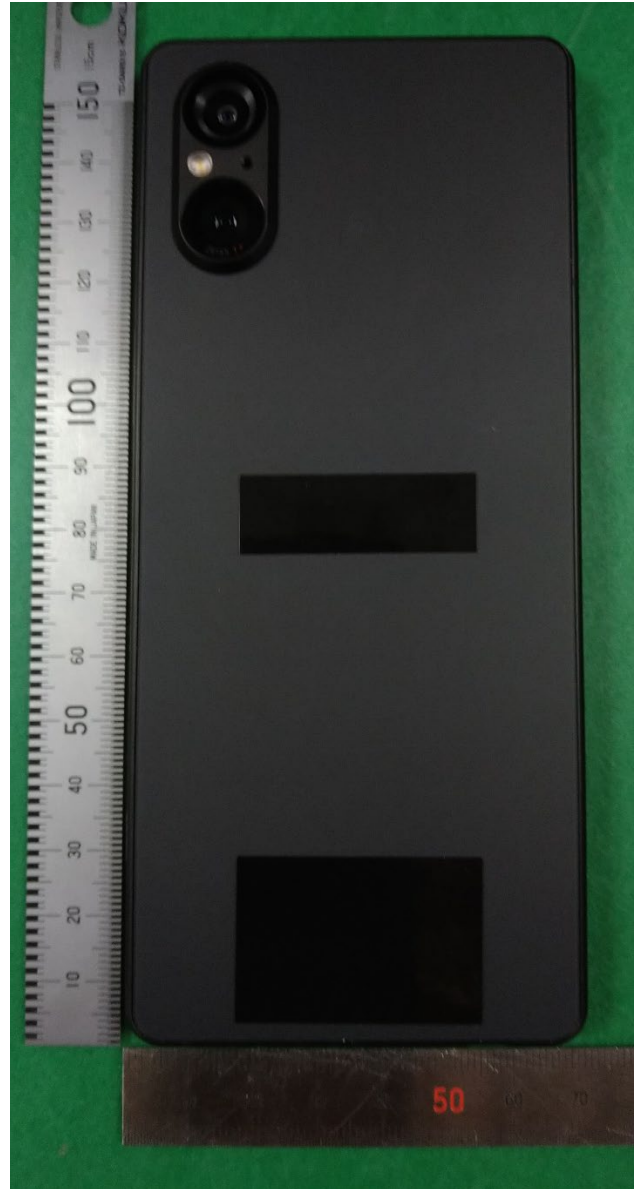

FCC ID: PY7-95649X External Photo

Front

Rear

Side view:

Top/Bottom view:

SIM SLOT: