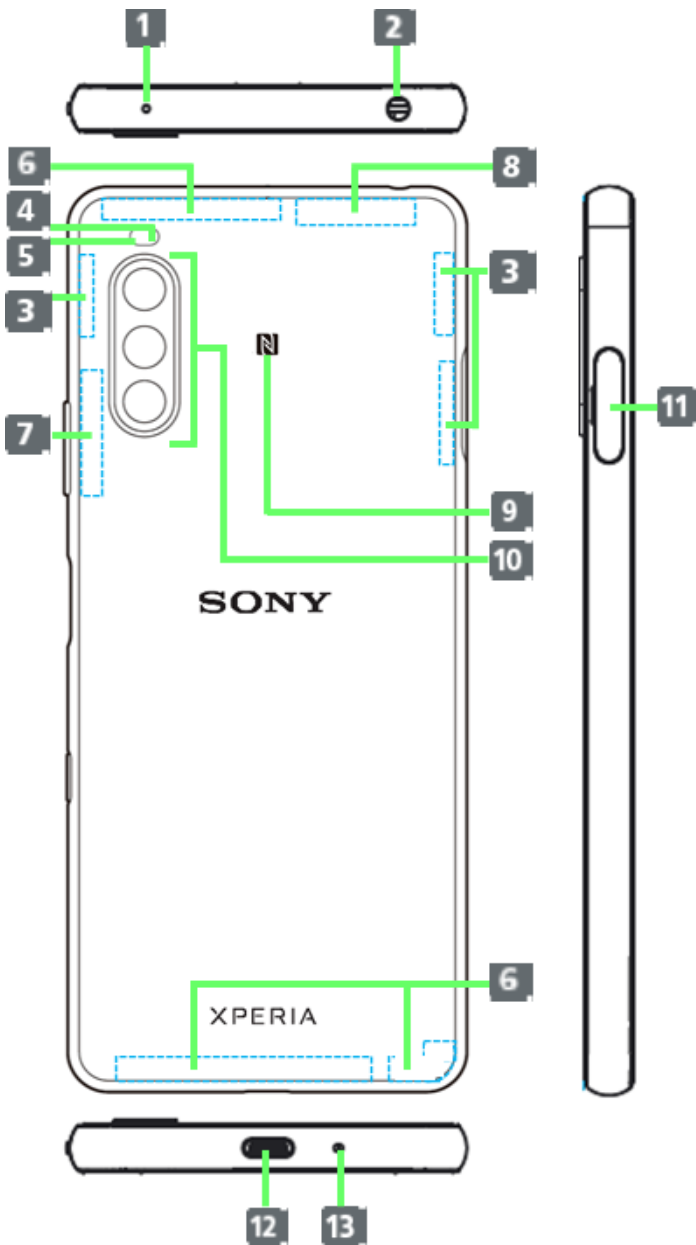

Handset (Front)

Part	Description
1 Front Camera	Use to shoot still images, videos of yourself, etc.
2 Earpiece/Speaker	Hear the other party's voice here.
3 Proximity/Light Sensor	Detects surrounding brightness to automatically adjust Display or backlight and prevent Touchscreen misoperation during a call.
4 Notification Lamp	Flashes for notifications while Display is off. Lights while charging.
5 Display	Touchscreen-type display, operate with your fingers on Display.
6 Speaker	Listen to music as well as video, etc. audio.

Handset (Back/Side)

Part	Description
1 Second Mic	Reduces noise for calling.
2 Headphone Port	Connect commercially available headphones.
3 5G Antenna	Internal Antenna for data communication.
4 Flash/Photo Light	Use as camera flash when taking photos, etc.
5 RGB-IR Sensor	Automatically adjusts white balance based for shooting based on the light source.
6 5G/4G antenna	Internal Antenna for calls and data communication.
7 5G antenna/ Wi-Fi® antenna	Internal Antennas for calls, data communication, and Wi-Fi.
8 5G antenna/GPS/ Wi-Fi®/Bluetooth® antenna	Internal Antennas for data communication, and Wi-Fi, GPS, and Bluetooth features.
9 NFC / Osaifu-Keitai® Detection Area	Hold up to a reader/writer to use NFC / Osaifu-Keitai®.
10 Main Camera	Capture still images and videos.
11 SIM Card/SD Card Slot	Insert SIM Card/SD Card.
12 USB Type-C™ Port	Connect USB Type-C cable (commercially available), etc.
13 Mic	Speak here.

Inserting SIM Card

SIM Card is an IC card containing phone number and other customer information.
Always unmount SD Card beforehand.

1

Pull Tray out from handset

- Pull SIM Card/SD Card Slot Cover out straight using fingernail in groove.

2

Set SIM Card into Tray with IC chip facing down

- Check SIM Card orientation by notch.
- Make sure SIM Card is in Tray securely.

3

Holding handset held level, press Tray in straight

 SIM Card is inserted.