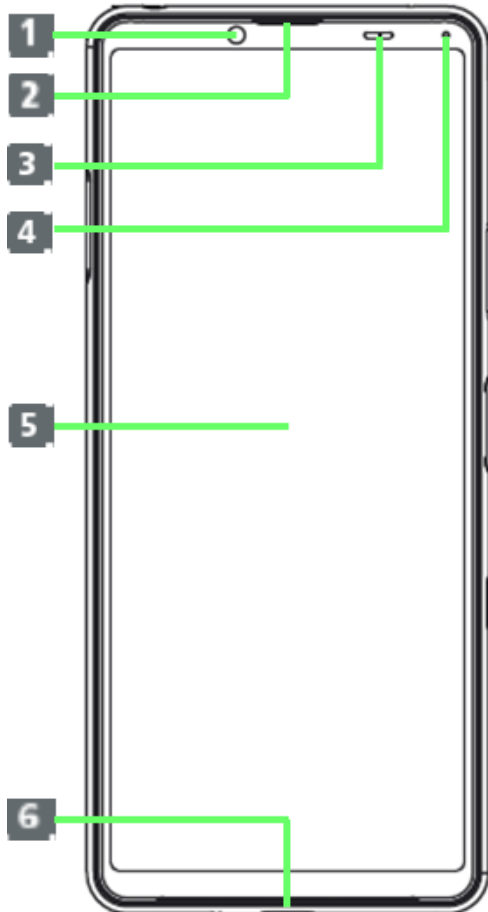

Handset (Front)

Part	Description
1 Front Camera	Use to shoot still images, videos of yourself, etc.
2 Earpiece/Speaker	Hear the other party's voice here.
3 Proximity/Light Sensor	Detects surrounding brightness to automatically adjust Display or backlight and prevent Touchscreen misoperation during a call.
4 Notification Lamp	Flashes for notifications while Display is off. Lights while charging.
5 Display	Touchscreen-type display, operate with your fingers on Display.
6 Speaker	Listen to music as well as video, etc. audio.

Handset (Back/Side)

Part	Description
1 Second Mic	Reduces noise for calling.
2 Headphone Port	Connect commercially available headphones.
3 5G Antenna	Internal Antenna for data communication.
4 Flash/Photo Light	Use as camera flash when taking photos, etc.
5 RGB-IR Sensor	Automatically adjusts white balance based for shooting based on the light source.
6 5G/4G antenna	Internal Antenna for calls and data communication.
7 5G antenna/ Wi-Fi® antenna	Internal Antennas for calls, data communication, and Wi-Fi.
8 5G antenna/GPS/ Wi-Fi®/Bluetooth® antenna	Internal Antennas for data communication, and Wi-Fi, GPS, and Bluetooth features.
9 NFC / Osaifu-Keitai® Detection Area	Hold up to a reader/writer to use NFC / Osaifu-Keitai®.
10 Main Camera	Capture still images and videos.
11 SIM Card/SD Card Slot	Insert SIM Card/SD Card.
12 USB Type-C™ Port	Connect USB Type-C cable (commercially available), etc.
13 Mic	Speak here.

Inserting SIM Card

SIM Card is an IC card containing phone number and other customer information.
Always unmount SD Card beforehand.

1

Pull Tray out from handset

- Pull SIM Card/SD Card Slot Cover out straight using fingernail in groove.

2

Set SIM Card into Tray with IC chip facing down

- Check SIM Card orientation by notch.
- Make sure SIM Card is in Tray securely.

3

Holding handset held level, press Tray in straight

 SIM Card is inserted.