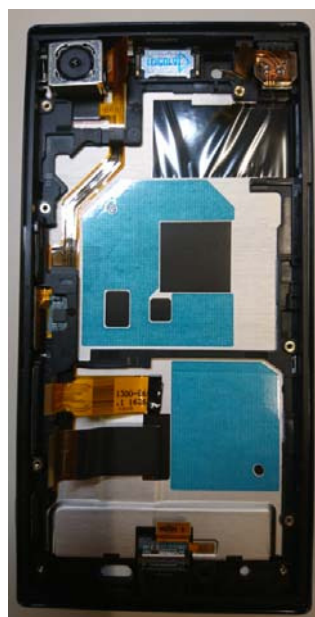

**SONY**

Prepared by  
JPTO/CGVOHCC  
Contents responsible if other than preparer

Date  
2016-07-26  
Remarks  
This document is managed in metaDoc.

Approved by  
JPTO/CGVOHCC

FCC ID: PY7-93041M Internal Photo

**Without Rear Panel  
(with PWB)**

**Rear Panel**

**Without PWB**

### Internal PWB with Shield cases (Front-side)