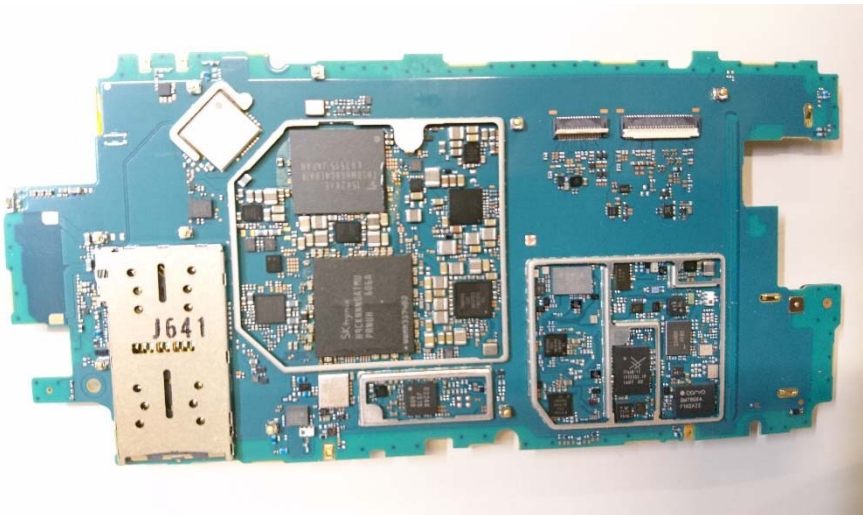

Internal PWB without Shield cases (Front-side)