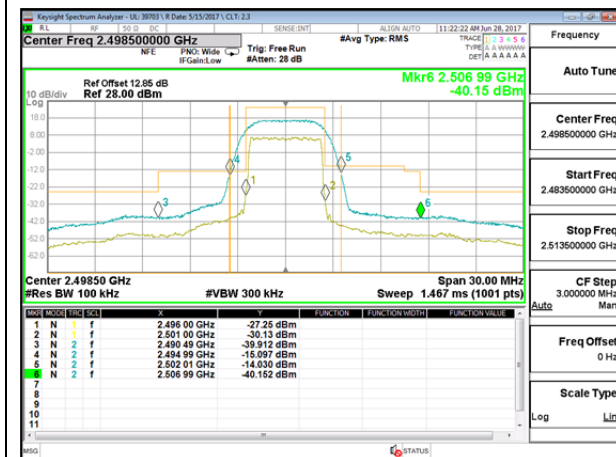

LTE B7 20MHz 16QAM Low Channel 1RB

LTE B7 20MHz 16QAM High Channel 1RB

LTE B7 20MHz 16QAM Low Channel FRB

LTE B7 20MHz 16QAM High Channel FRB

LTE Band 12

LTE Band 13

14.2. EMISSION MASK PLOTS

LTE Band 7

LTE Band 41

--	--

LTE B41 5MHz QPSK Low Channel 1RB

LTE B41 5MHz QPSK High Channel 1RB

LTE B41 5MHz QPSK Low Channel FRB

LTE B41 5MHz QPSK High Channel FRB

LTE B41 5MHz 16QAM Low Channel 1RB

LTE B41 5MHz 16QAM High Channel 1RB

LTE B41 5MHz 16QAM Low Channel FRB

LTE B41 5MHz 16QAM High Channel FRB

LTE B41 10MHz QPSK Low Channel 1RB

LTE B41 10MHz QPSK High Channel 1RB

LTE B41 10MHz QPSK Low Channel FRB

LTE B41 10MHz QPSK High Channel FRB