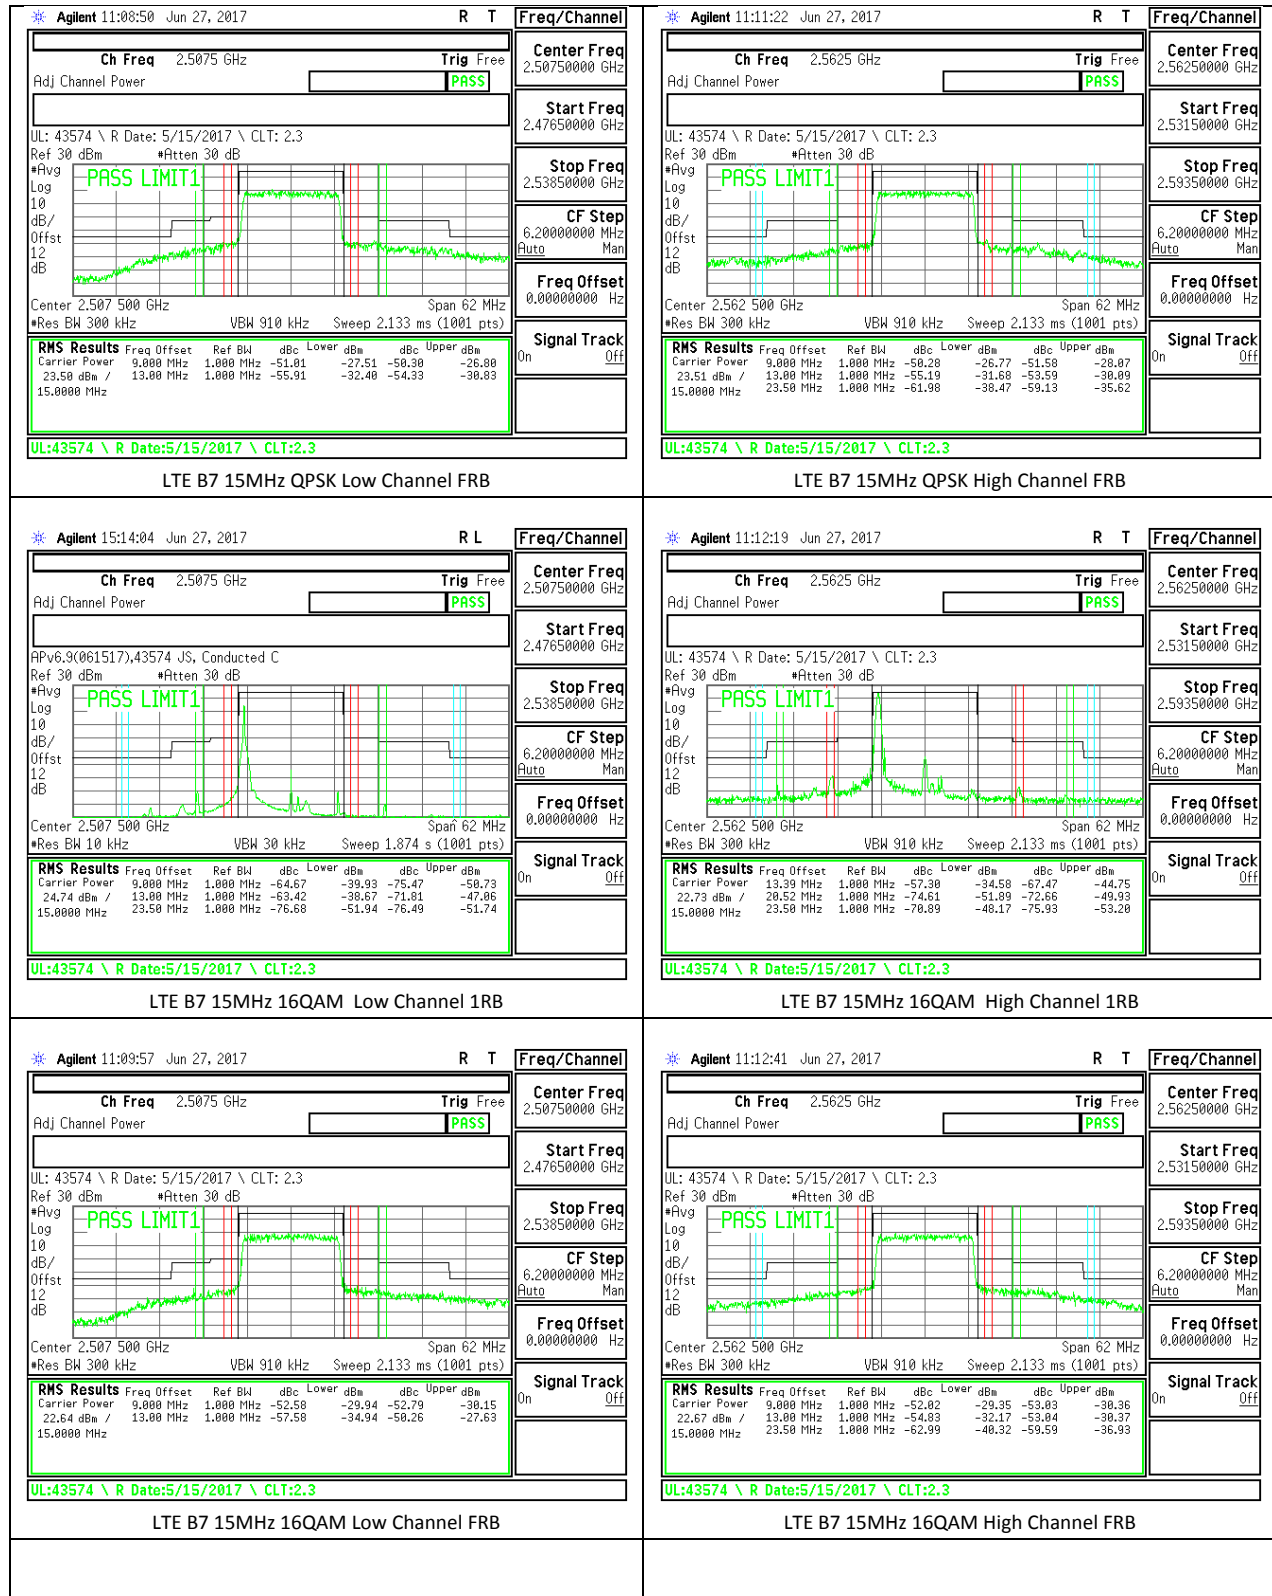

LTE B5 10MHz 16QAM Low Channel 1RB

LTE B5 10MHz 16QAM High Channel 1RB

LTE B5 10MHz 16QAM Low Channel FRB

LTE B5 10MHz 16QAM High Channel FRB

LTE Band 7

LTE B7 10MHz QPSK Low Channel 1RB

LTE B7 10MHz QPSK High Channel 1RB

LTE B7 10MHz QPSK Low Channel FRB

LTE B7 10MHz QPSK High Channel FRB

LTE B7 10MHz 16QAM Low Channel 1RB

LTE B7 10MHz 16QAM High Channel 1RB

LTE B7 20MHz QPSK Low Channel FRB

LTE B7 20MHz QPSK High Channel FRB

LTE B7 20MHz 16QAM Low Channel 1RB

LTE B7 20MHz 16QAM High Channel 1RB

LTE B7 20MHz 16QAM Low Channel FRB

LTE B7 20MHz 16QAM High Channel FRB

LTE Band 12

LTE Band 13

14.2. EMISSION MASK PLOTS

LTE Band 7

LTE Band 41

--	--

LTE B41 5MHz QPSK Low Channel 1RB

LTE B41 5MHz QPSK High Channel 1RB

LTE B41 5MHz QPSK Low Channel FRB

LTE B41 5MHz QPSK High Channel FRB

LTE B41 5MHz 16QAM Low Channel 1RB

LTE B41 5MHz 16QAM High Channel 1RB