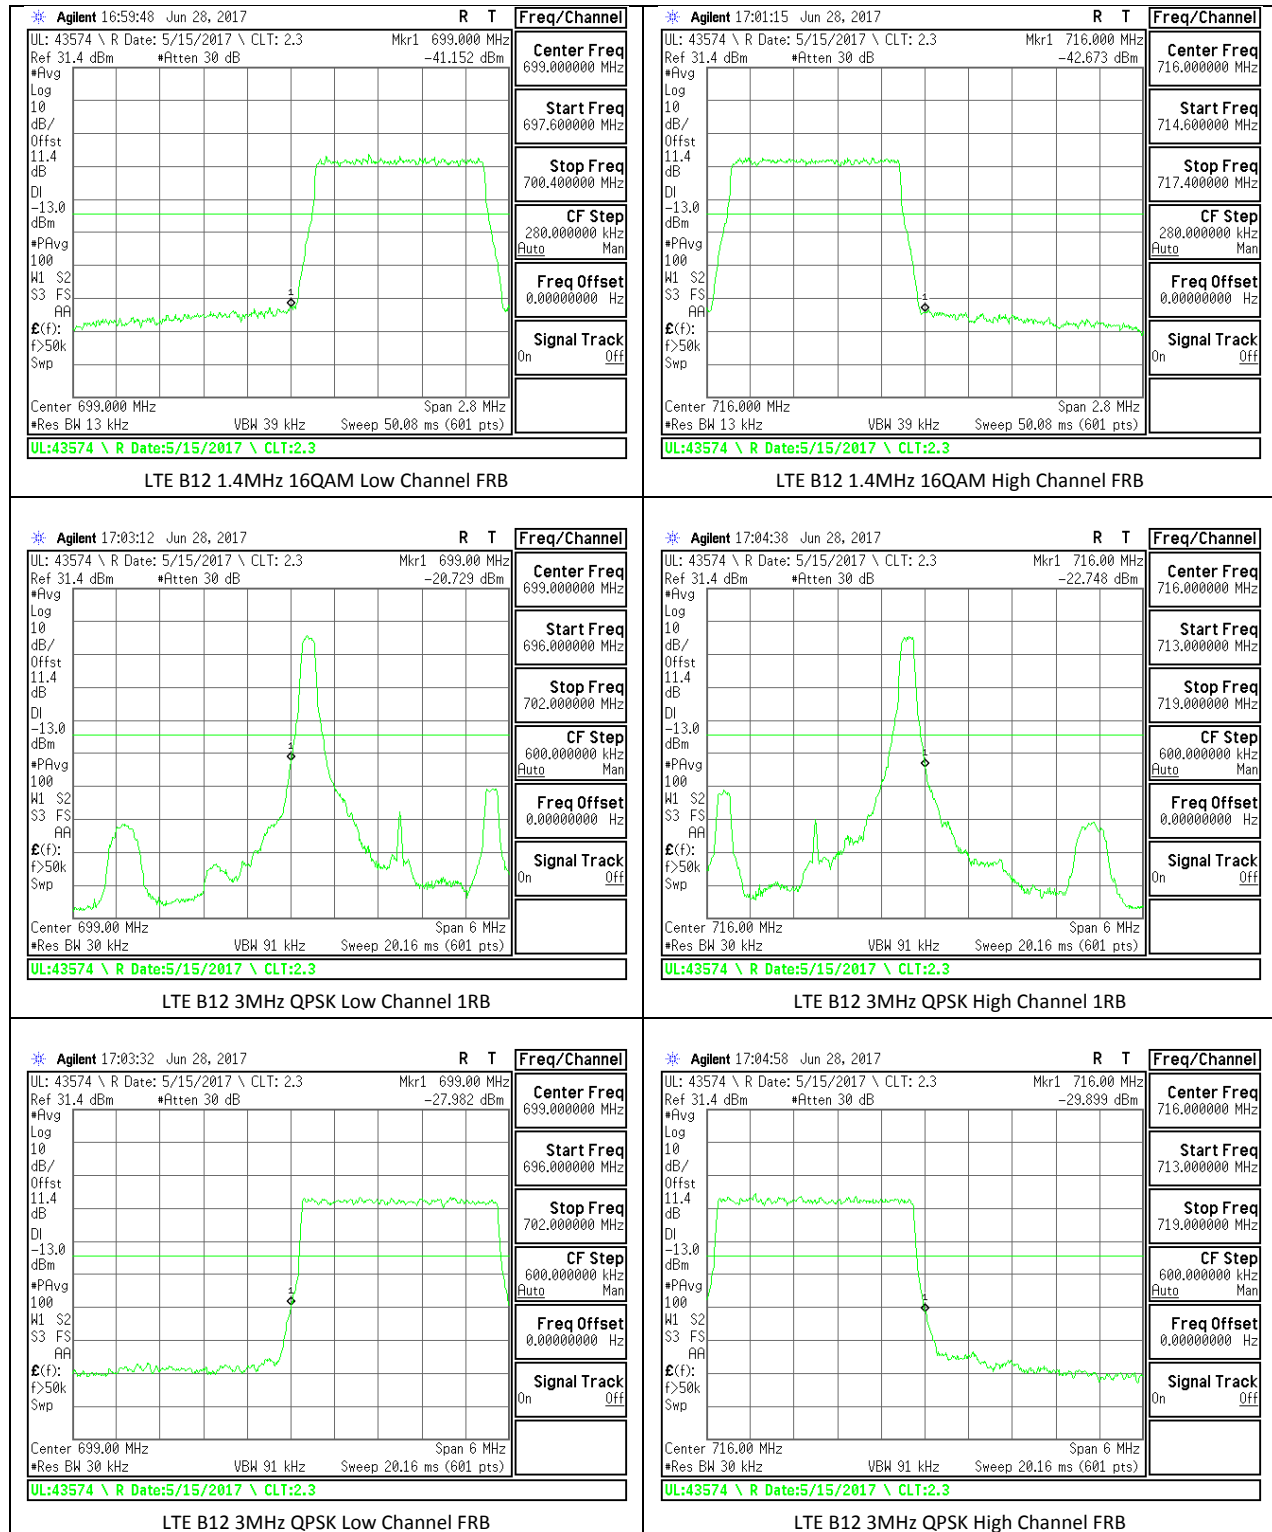

LTE B5 10MHz 16QAM Low Channel 1RB

LTE B5 10MHz 16QAM High Channel 1RB

LTE B5 10MHz 16QAM Low Channel FRB

LTE B5 10MHz 16QAM High Channel FRB

LTE Band 7

LTE B7 10MHz QPSK Low Channel 1RB

LTE B7 10MHz QPSK High Channel 1RB

LTE B7 10MHz QPSK Low Channel FRB

LTE B7 10MHz QPSK High Channel FRB

LTE B7 10MHz 16QAM Low Channel 1RB

LTE B7 10MHz 16QAM High Channel 1RB

LTE B7 20MHz QPSK Low Channel FRB

LTE B7 20MHz QPSK High Channel FRB

LTE B7 20MHz 16QAM Low Channel 1RB

LTE B7 20MHz 16QAM High Channel 1RB

LTE B7 20MHz 16QAM Low Channel FRB

LTE B7 20MHz 16QAM High Channel FRB

LTE Band 12

LTE Band 13

14.2. EMISSION MASK PLOTS

LTE Band 7

LTE Band 41

--	--

LTE B41 5MHz QPSK Low Channel 1RB

LTE B41 5MHz QPSK High Channel 1RB

LTE B41 5MHz QPSK Low Channel FRB

LTE B41 5MHz QPSK High Channel FRB

LTE B41 5MHz 16QAM Low Channel 1RB

LTE B41 5MHz 16QAM High Channel 1RB