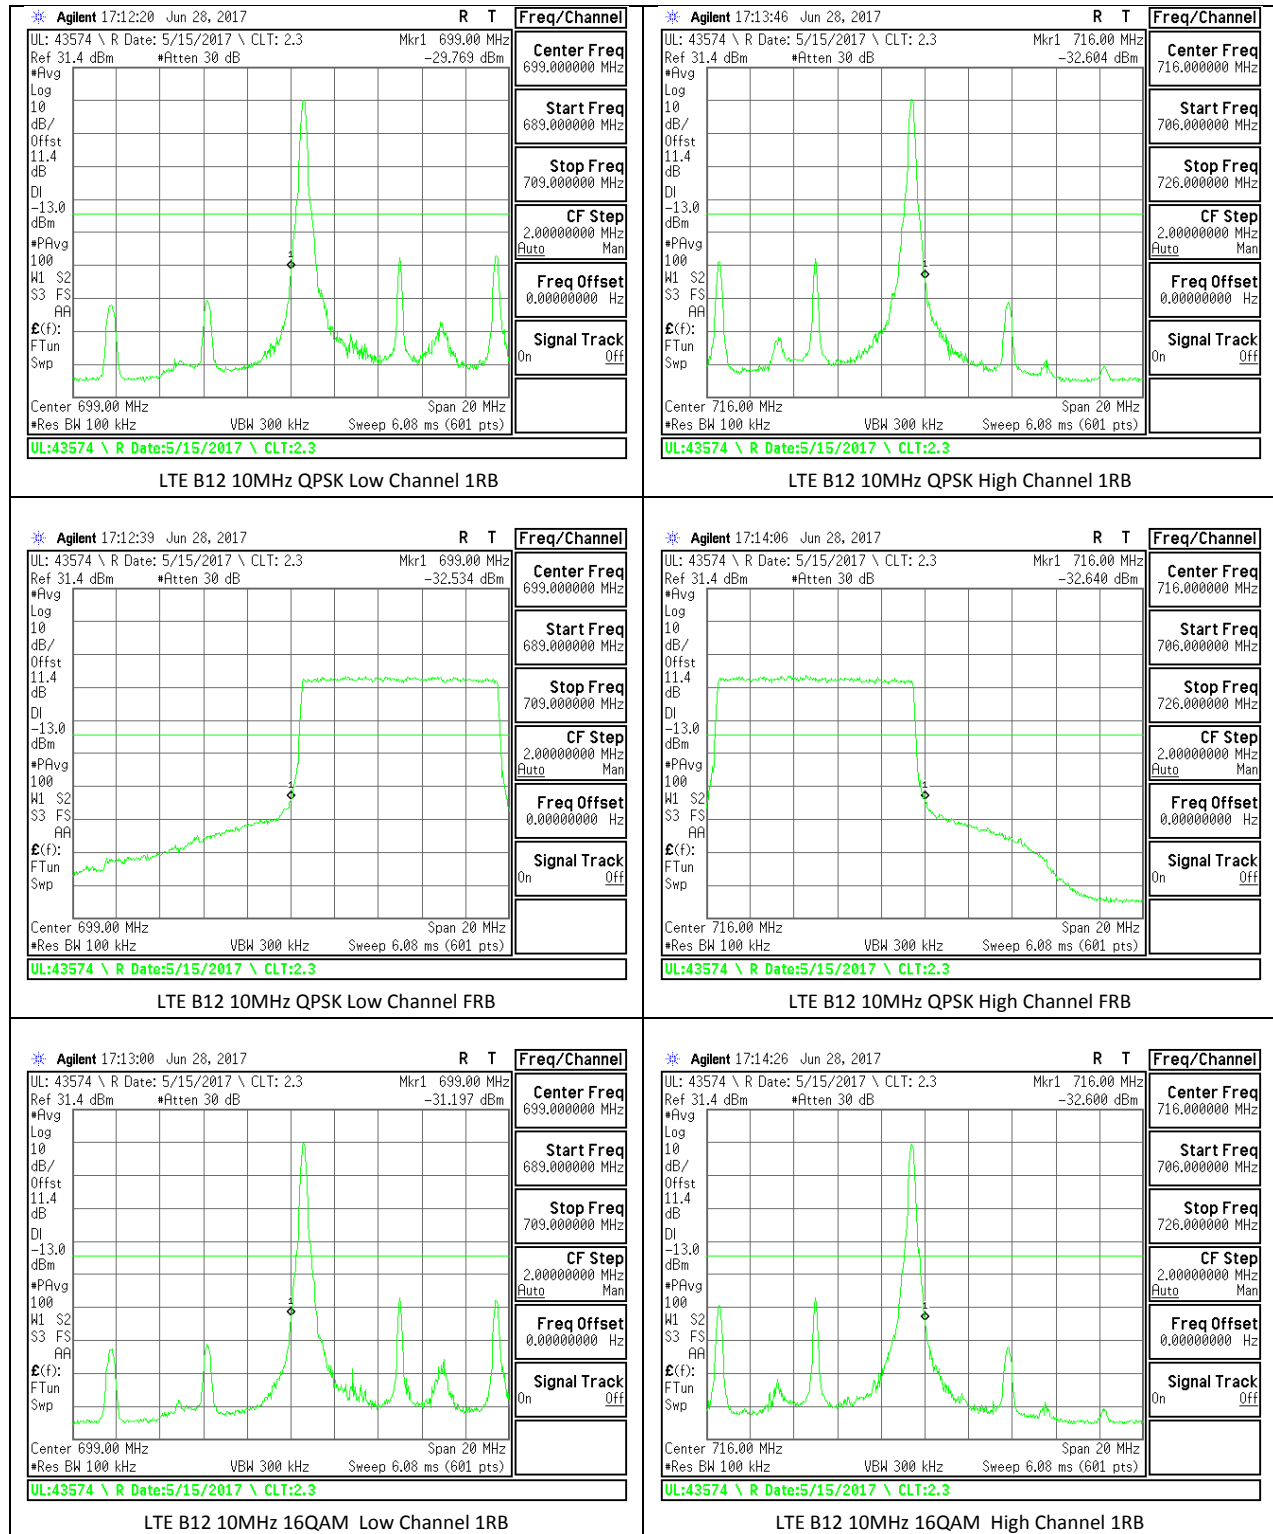

LTE B5 10MHz 16QAM Low Channel 1RB

LTE B5 10MHz 16QAM High Channel 1RB

LTE B5 10MHz 16QAM Low Channel FRB

LTE B5 10MHz 16QAM High Channel FRB

LTE Band 7

LTE B7 10MHz QPSK Low Channel 1RB

LTE B7 10MHz QPSK High Channel 1RB

LTE B7 10MHz QPSK Low Channel FRB

LTE B7 10MHz QPSK High Channel FRB

LTE B7 10MHz 16QAM Low Channel 1RB

LTE B7 10MHz 16QAM High Channel 1RB

LTE B7 20MHz QPSK Low Channel FRB

LTE B7 20MHz QPSK High Channel FRB

LTE B7 20MHz 16QAM Low Channel 1RB

LTE B7 20MHz 16QAM High Channel 1RB

LTE B7 20MHz 16QAM Low Channel FRB

LTE B7 20MHz 16QAM High Channel FRB

LTE Band 12

LTE Band 13

14.2. EMISSION MASK PLOTS

LTE Band 7

LTE Band 41

--	--

LTE B41 5MHz QPSK Low Channel 1RB

LTE B41 5MHz QPSK High Channel 1RB

LTE B41 5MHz QPSK Low Channel FRB

LTE B41 5MHz QPSK High Channel FRB

LTE B41 5MHz 16QAM Low Channel 1RB

LTE B41 5MHz 16QAM High Channel 1RB