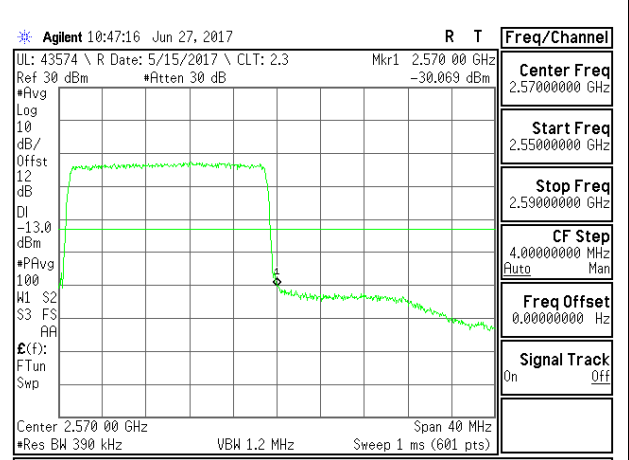

LTE B5 10MHz 16QAM Low Channel 1RB

LTE B5 10MHz 16QAM High Channel 1RB

LTE B5 10MHz 16QAM Low Channel FRB

LTE B5 10MHz 16QAM High Channel FRB

LTE Band 7

LTE B7 10MHz QPSK Low Channel 1RB

LTE B7 10MHz QPSK High Channel 1RB

LTE B7 10MHz QPSK Low Channel FRB

LTE B7 10MHz QPSK High Channel FRB

LTE B7 10MHz 16QAM Low Channel 1RB

LTE B7 10MHz 16QAM High Channel 1RB

LTE B7 20MHz QPSK Low Channel FRB

LTE B7 20MHz QPSK High Channel FRB

LTE B7 20MHz 16QAM Low Channel 1RB

LTE B7 20MHz 16QAM High Channel 1RB

LTE B7 20MHz 16QAM Low Channel FRB

LTE B7 20MHz 16QAM High Channel FRB

LTE Band 12

LTE Band 13

14.2. EMISSION MASK PLOTS

LTE Band 7