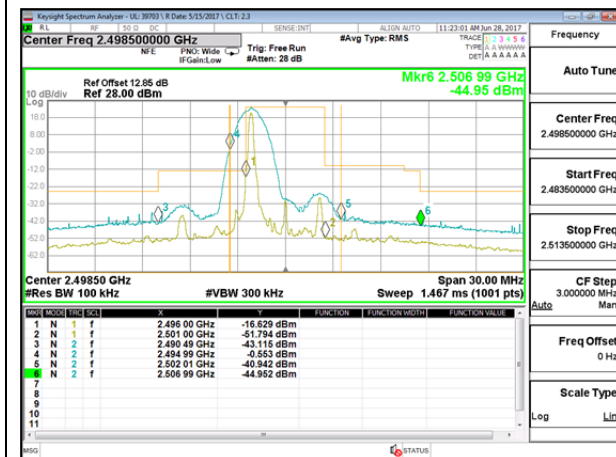

LTE Band 41

--	--

LTE B41 5MHz QPSK Low Channel 1RB

LTE B41 5MHz QPSK High Channel 1RB

LTE B41 5MHz QPSK Low Channel FRB

LTE B41 5MHz QPSK High Channel FRB

LTE B41 5MHz 16QAM Low Channel 1RB

LTE B41 5MHz 16QAM High Channel 1RB

LTE B41 5MHz 16QAM Low Channel FRB

LTE B41 5MHz 16QAM High Channel FRB

LTE B41 10MHz QPSK Low Channel 1RB

LTE B41 10MHz QPSK High Channel 1RB

LTE B41 10MHz QPSK Low Channel FRB

LTE B41 10MHz QPSK High Channel FRB