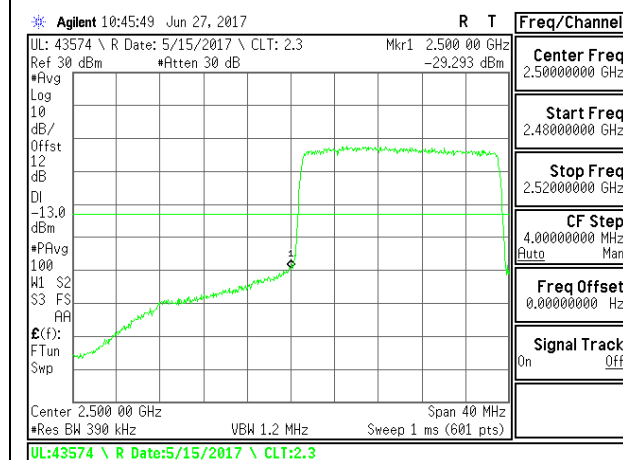

LTE B5 10MHz 16QAM Low Channel 1RB

LTE B5 10MHz 16QAM High Channel 1RB

LTE B5 10MHz 16QAM Low Channel FRB

LTE B5 10MHz 16QAM High Channel FRB

LTE Band 7

LTE B7 10MHz QPSK Low Channel 1RB

LTE B7 10MHz QPSK High Channel 1RB

LTE B7 10MHz QPSK Low Channel FRB

LTE B7 10MHz QPSK High Channel FRB

LTE B7 10MHz 16QAM Low Channel 1RB

LTE B7 10MHz 16QAM High Channel 1RB

LTE B7 20MHz QPSK Low Channel FRB

LTE B7 20MHz QPSK High Channel FRB

LTE B7 20MHz 16QAM Low Channel 1RB

LTE B7 20MHz 16QAM High Channel 1RB

LTE B7 20MHz 16QAM Low Channel FRB

LTE B7 20MHz 16QAM High Channel FRB

LTE Band 12

LTE Band 13

14.2. EMISSION MASK PLOTS

LTE Band 7