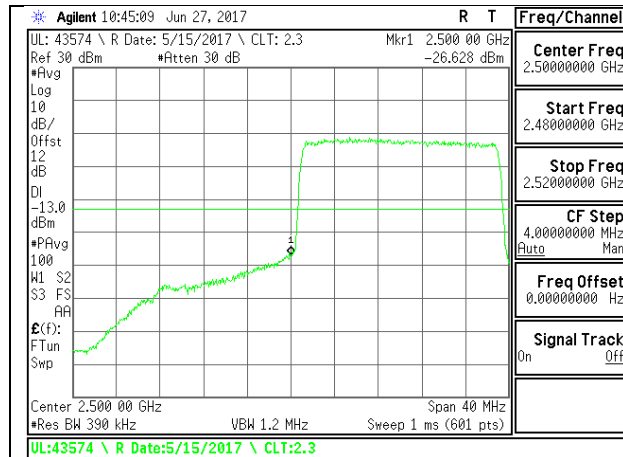

LTE B5 10MHz 16QAM Low Channel 1RB

LTE B5 10MHz 16QAM High Channel 1RB

LTE B5 10MHz 16QAM Low Channel FRB

LTE B5 10MHz 16QAM High Channel FRB

LTE Band 7

LTE B7 10MHz QPSK Low Channel 1RB

LTE B7 10MHz QPSK High Channel 1RB

LTE B7 10MHz QPSK Low Channel FRB

LTE B7 10MHz QPSK High Channel FRB

LTE B7 10MHz 16QAM Low Channel 1RB

LTE B7 10MHz 16QAM High Channel 1RB

LTE B7 20MHz QPSK Low Channel FRB

LTE B7 20MHz QPSK High Channel FRB

LTE B7 20MHz 16QAM Low Channel 1RB

LTE B7 20MHz 16QAM High Channel 1RB

LTE B7 20MHz 16QAM Low Channel FRB

LTE B7 20MHz 16QAM High Channel FRB

LTE Band 12

LTE Band 13

14.2. EMISSION MASK PLOTS

LTE Band 7