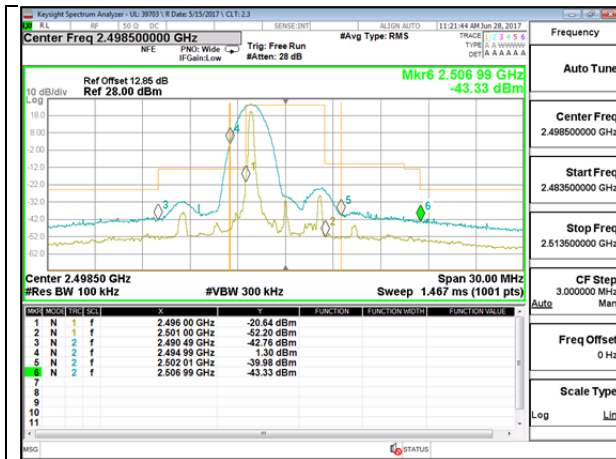

LTE B7 10MHz QPSK Low Channel FRB

LTE B7 10MHz QPSK High Channel FRB

LTE B7 10MHz 16QAM Low Channel 1RB

LTE B7 10MHz 16QAM High Channel 1RB

LTE B7 20MHz QPSK Low Channel FRB

LTE B7 20MHz QPSK High Channel FRB

LTE B7 20MHz 16QAM Low Channel 1RB

LTE B7 20MHz 16QAM High Channel 1RB

LTE B7 20MHz 16QAM Low Channel FRB

LTE B7 20MHz 16QAM High Channel FRB

LTE Band 12

LTE Band 13

14.2. EMISSION MASK PLOTS

LTE Band 7

LTE Band 41

--	--

LTE B41 5MHz QPSK Low Channel 1RB

LTE B41 5MHz QPSK High Channel 1RB

LTE B41 5MHz QPSK Low Channel FRB

LTE B41 5MHz QPSK High Channel FRB

LTE B41 5MHz 16QAM Low Channel 1RB

LTE B41 5MHz 16QAM High Channel 1RB