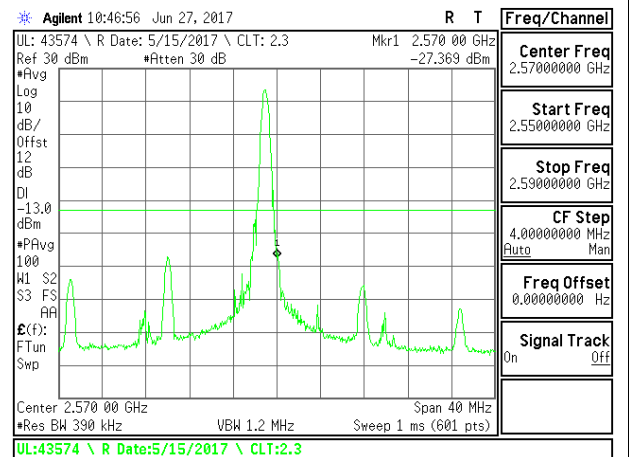

LTE B5 10MHz 16QAM Low Channel 1RB

LTE B5 10MHz 16QAM High Channel 1RB

LTE B5 10MHz 16QAM Low Channel FRB

LTE B5 10MHz 16QAM High Channel FRB

LTE Band 7

LTE B7 10MHz QPSK Low Channel 1RB

LTE B7 10MHz QPSK High Channel 1RB

LTE B7 10MHz QPSK Low Channel FRB

LTE B7 10MHz QPSK High Channel FRB

LTE B7 10MHz 16QAM Low Channel 1RB

LTE B7 10MHz 16QAM High Channel 1RB

LTE B7 20MHz QPSK Low Channel FRB

LTE B7 20MHz QPSK High Channel FRB

LTE B7 20MHz 16QAM Low Channel 1RB

LTE B7 20MHz 16QAM High Channel 1RB

LTE B7 20MHz 16QAM Low Channel FRB

LTE B7 20MHz 16QAM High Channel FRB

LTE Band 12

LTE Band 13

14.2. EMISSION MASK PLOTS

LTE Band 7