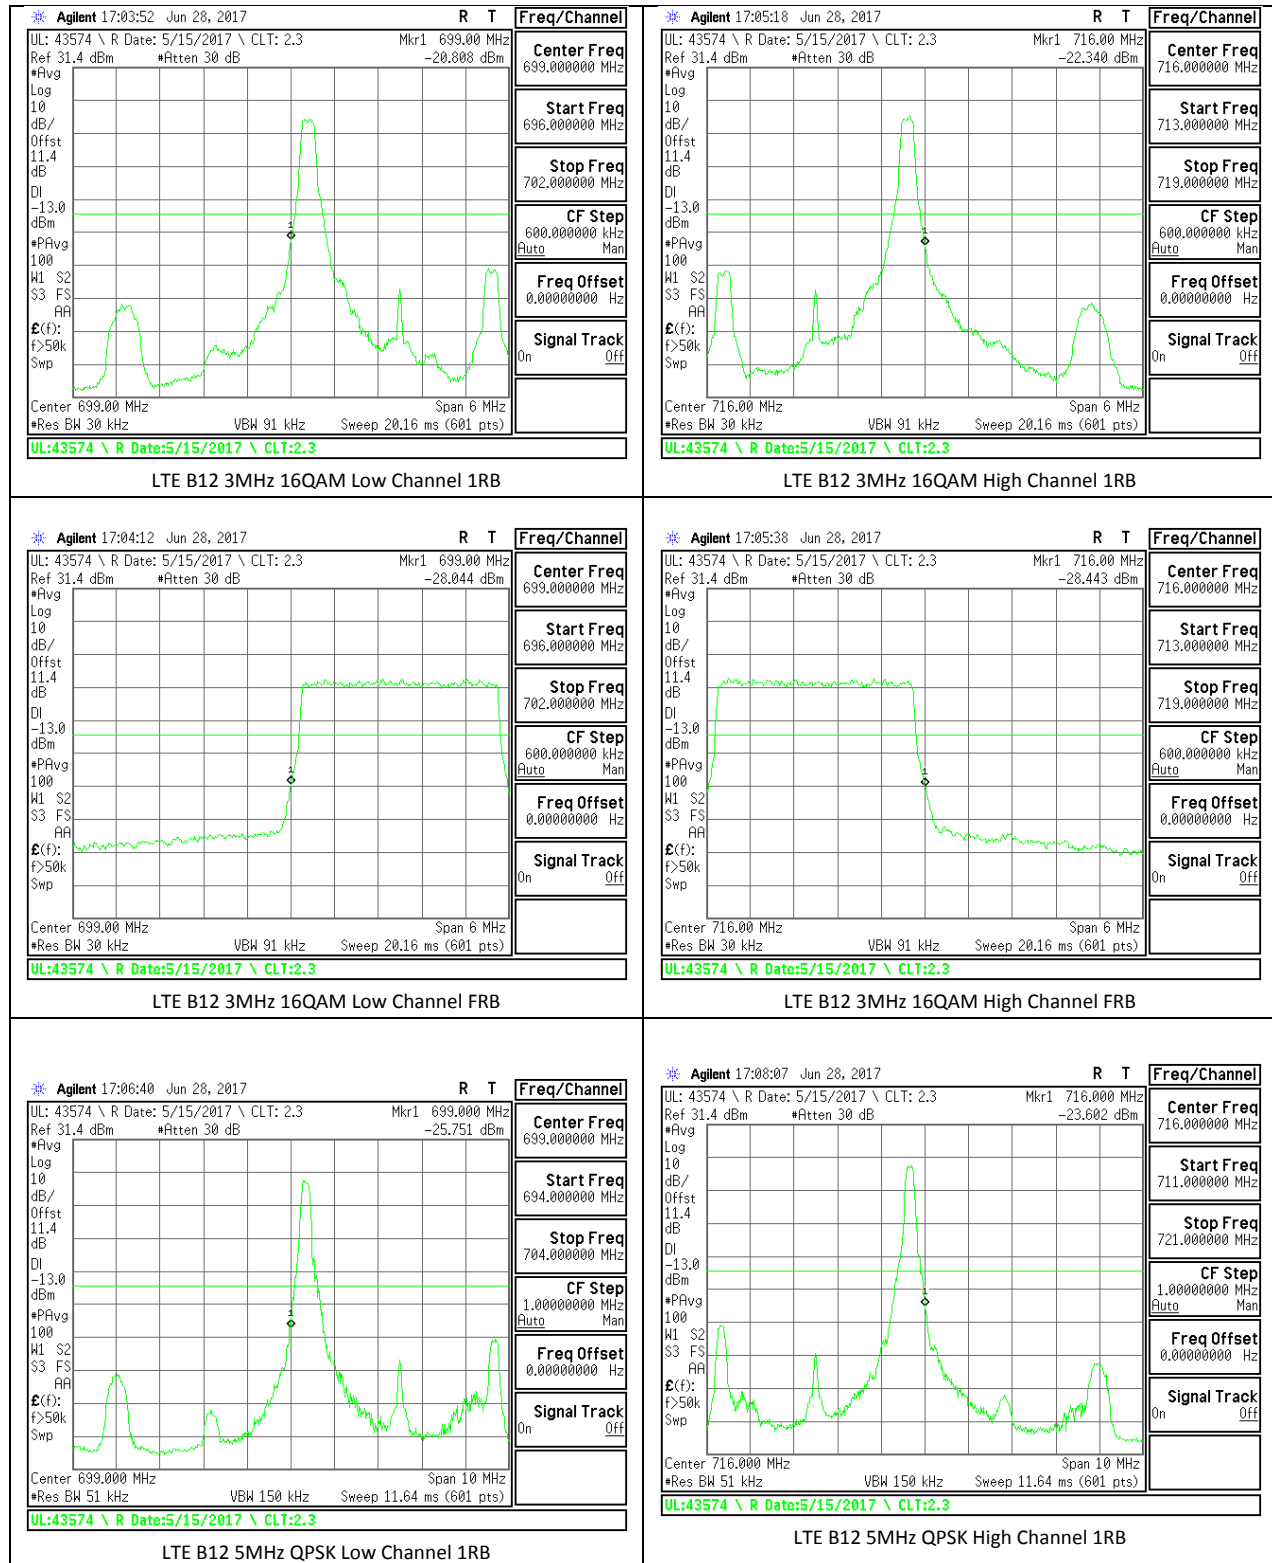

LTE B5 10MHz 16QAM Low Channel 1RB

LTE B5 10MHz 16QAM High Channel 1RB

LTE B5 10MHz 16QAM Low Channel FRB

LTE B5 10MHz 16QAM High Channel FRB

LTE Band 7

LTE B7 10MHz QPSK Low Channel 1RB

LTE B7 10MHz QPSK High Channel 1RB

LTE B7 10MHz QPSK Low Channel FRB

LTE B7 10MHz QPSK High Channel FRB

LTE B7 10MHz 16QAM Low Channel 1RB

LTE B7 10MHz 16QAM High Channel 1RB

LTE B7 20MHz QPSK Low Channel FRB

LTE B7 20MHz QPSK High Channel FRB

LTE B7 20MHz 16QAM Low Channel 1RB

LTE B7 20MHz 16QAM High Channel 1RB

LTE B7 20MHz 16QAM Low Channel FRB

LTE B7 20MHz 16QAM High Channel FRB

LTE Band 12

LTE Band 13

14.2. EMISSION MASK PLOTS

LTE Band 7

LTE Band 41

--	--

LTE B41 5MHz QPSK Low Channel 1RB

LTE B41 5MHz QPSK High Channel 1RB

LTE B41 5MHz QPSK Low Channel FRB

LTE B41 5MHz QPSK High Channel FRB

LTE B41 5MHz 16QAM Low Channel 1RB

LTE B41 5MHz 16QAM High Channel 1RB