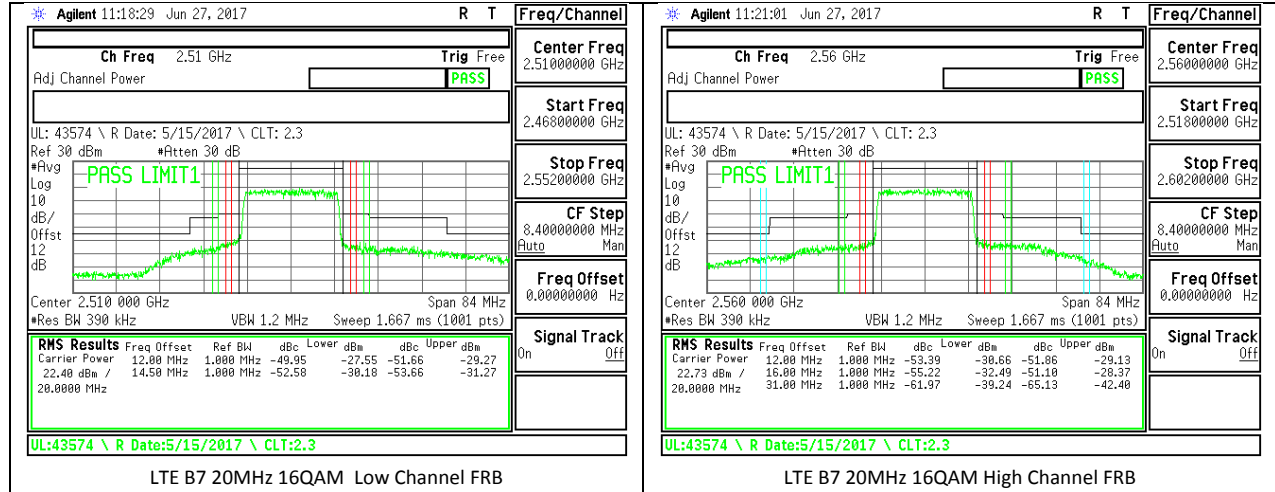

LTE B7 10MHz QPSK Low Channel FRB

LTE B7 10MHz QPSK High Channel FRB

LTE B7 10MHz 16QAM Low Channel 1RB

LTE B7 10MHz 16QAM High Channel 1RB

LTE B7 20MHz QPSK Low Channel FRB

LTE B7 20MHz QPSK High Channel FRB

LTE B7 20MHz 16QAM Low Channel 1RB

LTE B7 20MHz 16QAM High Channel 1RB

LTE B7 20MHz 16QAM Low Channel FRB

LTE B7 20MHz 16QAM High Channel FRB

LTE Band 12

LTE Band 13

14.2. EMISSION MASK PLOTS

LTE Band 7

LTE Band 41

--	--

LTE B41 5MHz QPSK Low Channel 1RB

LTE B41 5MHz QPSK High Channel 1RB

LTE B41 5MHz QPSK Low Channel FRB

LTE B41 5MHz QPSK High Channel FRB

LTE B41 5MHz 16QAM Low Channel 1RB

LTE B41 5MHz 16QAM High Channel 1RB