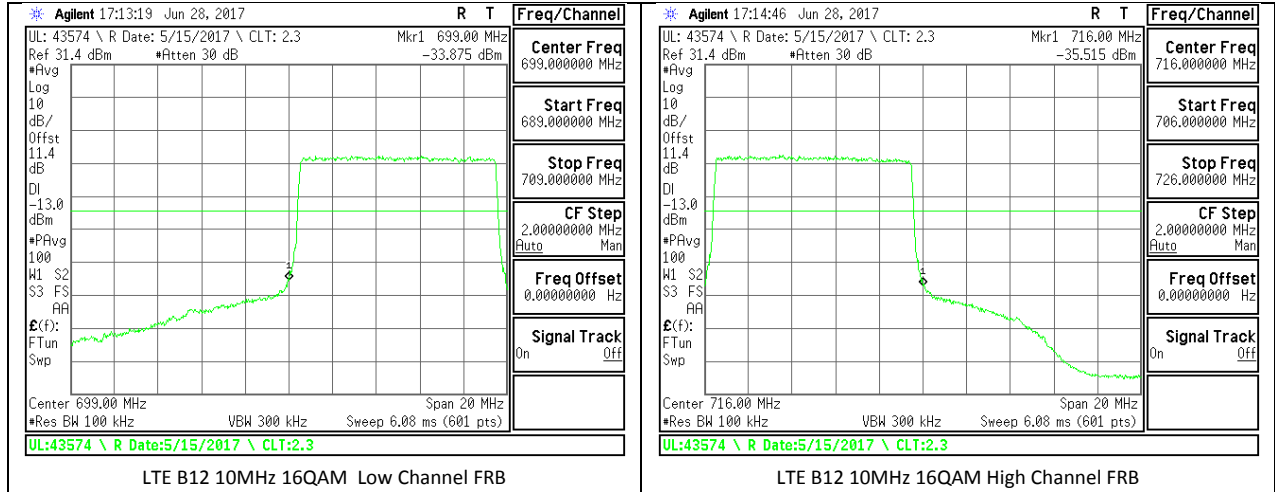

LTE B7 10MHz QPSK Low Channel FRB

LTE B7 10MHz QPSK High Channel FRB

LTE B7 10MHz 16QAM Low Channel 1RB

LTE B7 10MHz 16QAM High Channel 1RB

LTE B7 20MHz QPSK Low Channel FRB

LTE B7 20MHz QPSK High Channel FRB

LTE B7 20MHz 16QAM Low Channel 1RB

LTE B7 20MHz 16QAM High Channel 1RB

LTE B7 20MHz 16QAM Low Channel FRB

LTE B7 20MHz 16QAM High Channel FRB

LTE Band 12

LTE Band 13

14.2. EMISSION MASK PLOTS

LTE Band 7