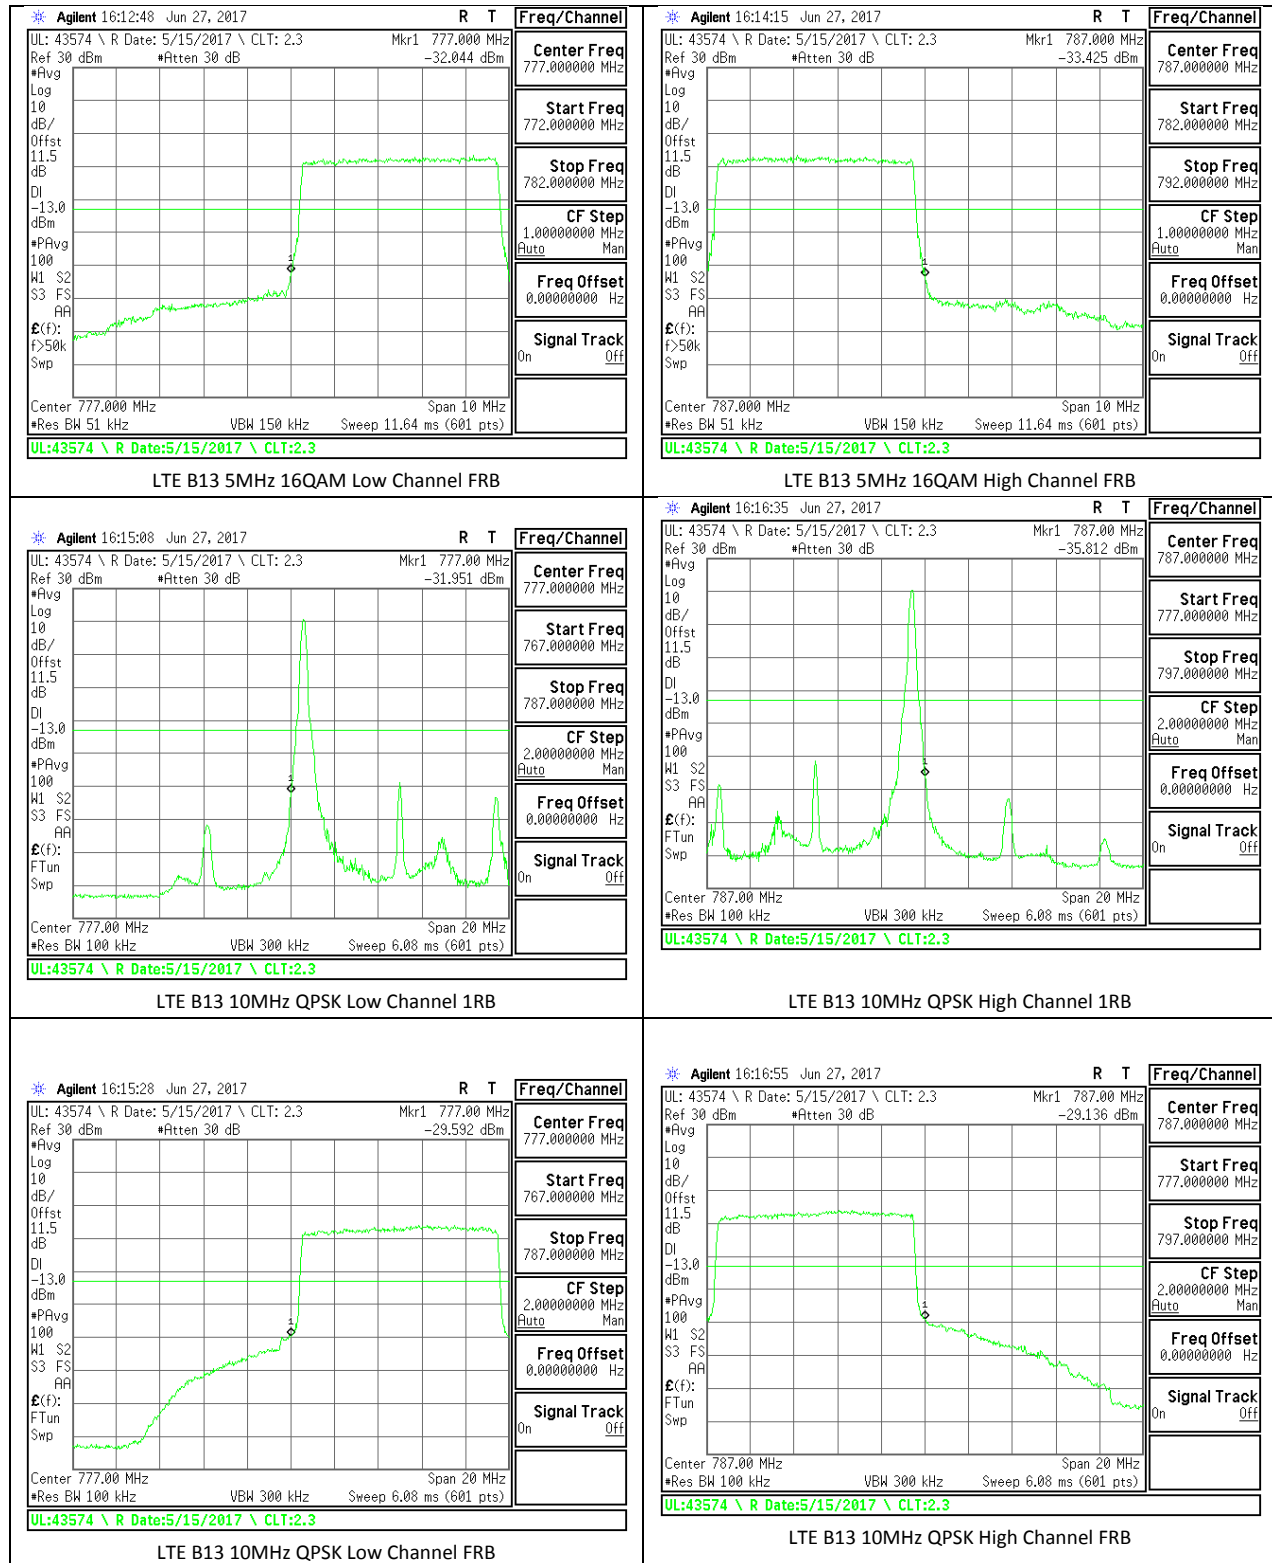

LTE B5 10MHz 16QAM Low Channel 1RB

LTE B5 10MHz 16QAM High Channel 1RB

LTE B5 10MHz 16QAM Low Channel FRB

LTE B5 10MHz 16QAM High Channel FRB

LTE Band 7

LTE B7 10MHz QPSK Low Channel 1RB

LTE B7 10MHz QPSK High Channel 1RB

LTE B7 10MHz QPSK Low Channel FRB

LTE B7 10MHz QPSK High Channel FRB

LTE B7 10MHz 16QAM Low Channel 1RB

LTE B7 10MHz 16QAM High Channel 1RB

LTE B7 20MHz QPSK Low Channel FRB

LTE B7 20MHz QPSK High Channel FRB

LTE B7 20MHz 16QAM Low Channel 1RB

LTE B7 20MHz 16QAM High Channel 1RB

LTE B7 20MHz 16QAM Low Channel FRB

LTE B7 20MHz 16QAM High Channel FRB

LTE Band 12

LTE Band 13

14.2. EMISSION MASK PLOTS

LTE Band 7

LTE Band 41

--	--

LTE B41 5MHz QPSK Low Channel 1RB

LTE B41 5MHz QPSK High Channel 1RB

LTE B41 5MHz QPSK Low Channel FRB

LTE B41 5MHz QPSK High Channel FRB

LTE B41 5MHz 16QAM Low Channel 1RB

LTE B41 5MHz 16QAM High Channel 1RB