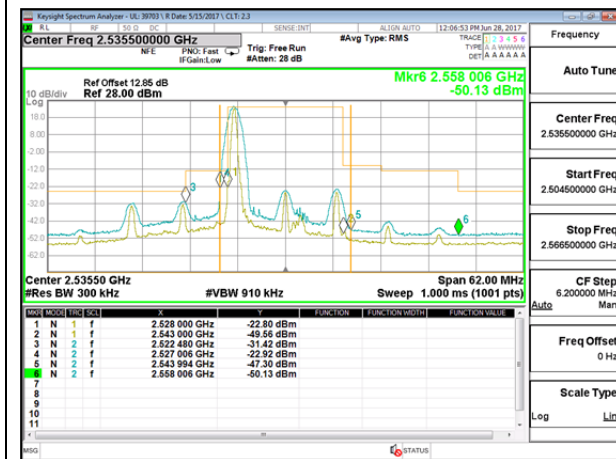

LTE B41 10MHz 16QAM Low Channel 1RB

LTE B41 10MHz 16QAM High Channel 1RB

LTE B41 10MHz 16QAM Low Channel FRB

LTE B41 10MHz 16QAM High Channel FRB

LTE B41 15MHz QPSK Low Channel 1RB

LTE B41 15MHz QPSK High Channel 1RB