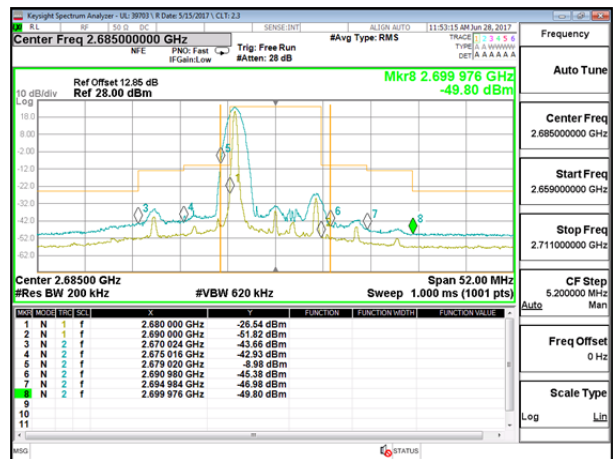

LTE Band 41

--	--

LTE B41 5MHz QPSK Low Channel 1RB

LTE B41 5MHz QPSK High Channel 1RB

LTE B41 5MHz QPSK Low Channel FRB

LTE B41 5MHz QPSK High Channel FRB

LTE B41 5MHz 16QAM Low Channel 1RB

LTE B41 5MHz 16QAM High Channel 1RB

LTE B41 5MHz 16QAM Low Channel FRB

LTE B41 5MHz 16QAM High Channel FRB

LTE B41 10MHz QPSK Low Channel 1RB

LTE B41 10MHz QPSK High Channel 1RB

LTE B41 10MHz QPSK Low Channel FRB

LTE B41 10MHz QPSK High Channel FRB