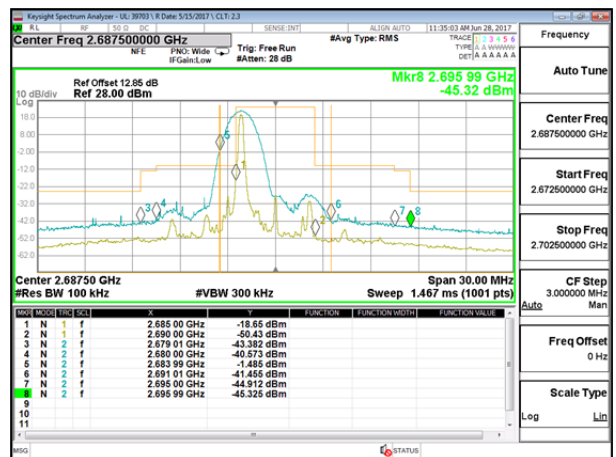

LTE Band 41

--	--

LTE B41 5MHz QPSK Low Channel 1RB

LTE B41 5MHz QPSK High Channel 1RB

LTE B41 5MHz QPSK Low Channel FRB

LTE B41 5MHz QPSK High Channel FRB

LTE B41 5MHz 16QAM Low Channel 1RB

LTE B41 5MHz 16QAM High Channel 1RB

LTE B41 5MHz 16QAM Low Channel FRB

LTE B41 5MHz 16QAM High Channel FRB

LTE B41 10MHz QPSK Low Channel 1RB

LTE B41 10MHz QPSK High Channel 1RB

LTE B41 10MHz QPSK Low Channel FRB

LTE B41 10MHz QPSK High Channel FRB