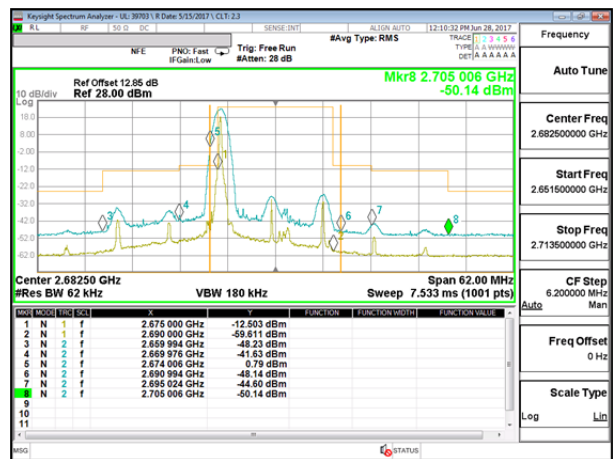

LTE B41 10MHz 16QAM Low Channel 1RB

LTE B41 10MHz 16QAM High Channel 1RB

LTE B41 10MHz 16QAM Low Channel FRB

LTE B41 10MHz 16QAM High Channel FRB

LTE B41 15MHz QPSK Low Channel 1RB

LTE B41 15MHz QPSK High Channel 1RB