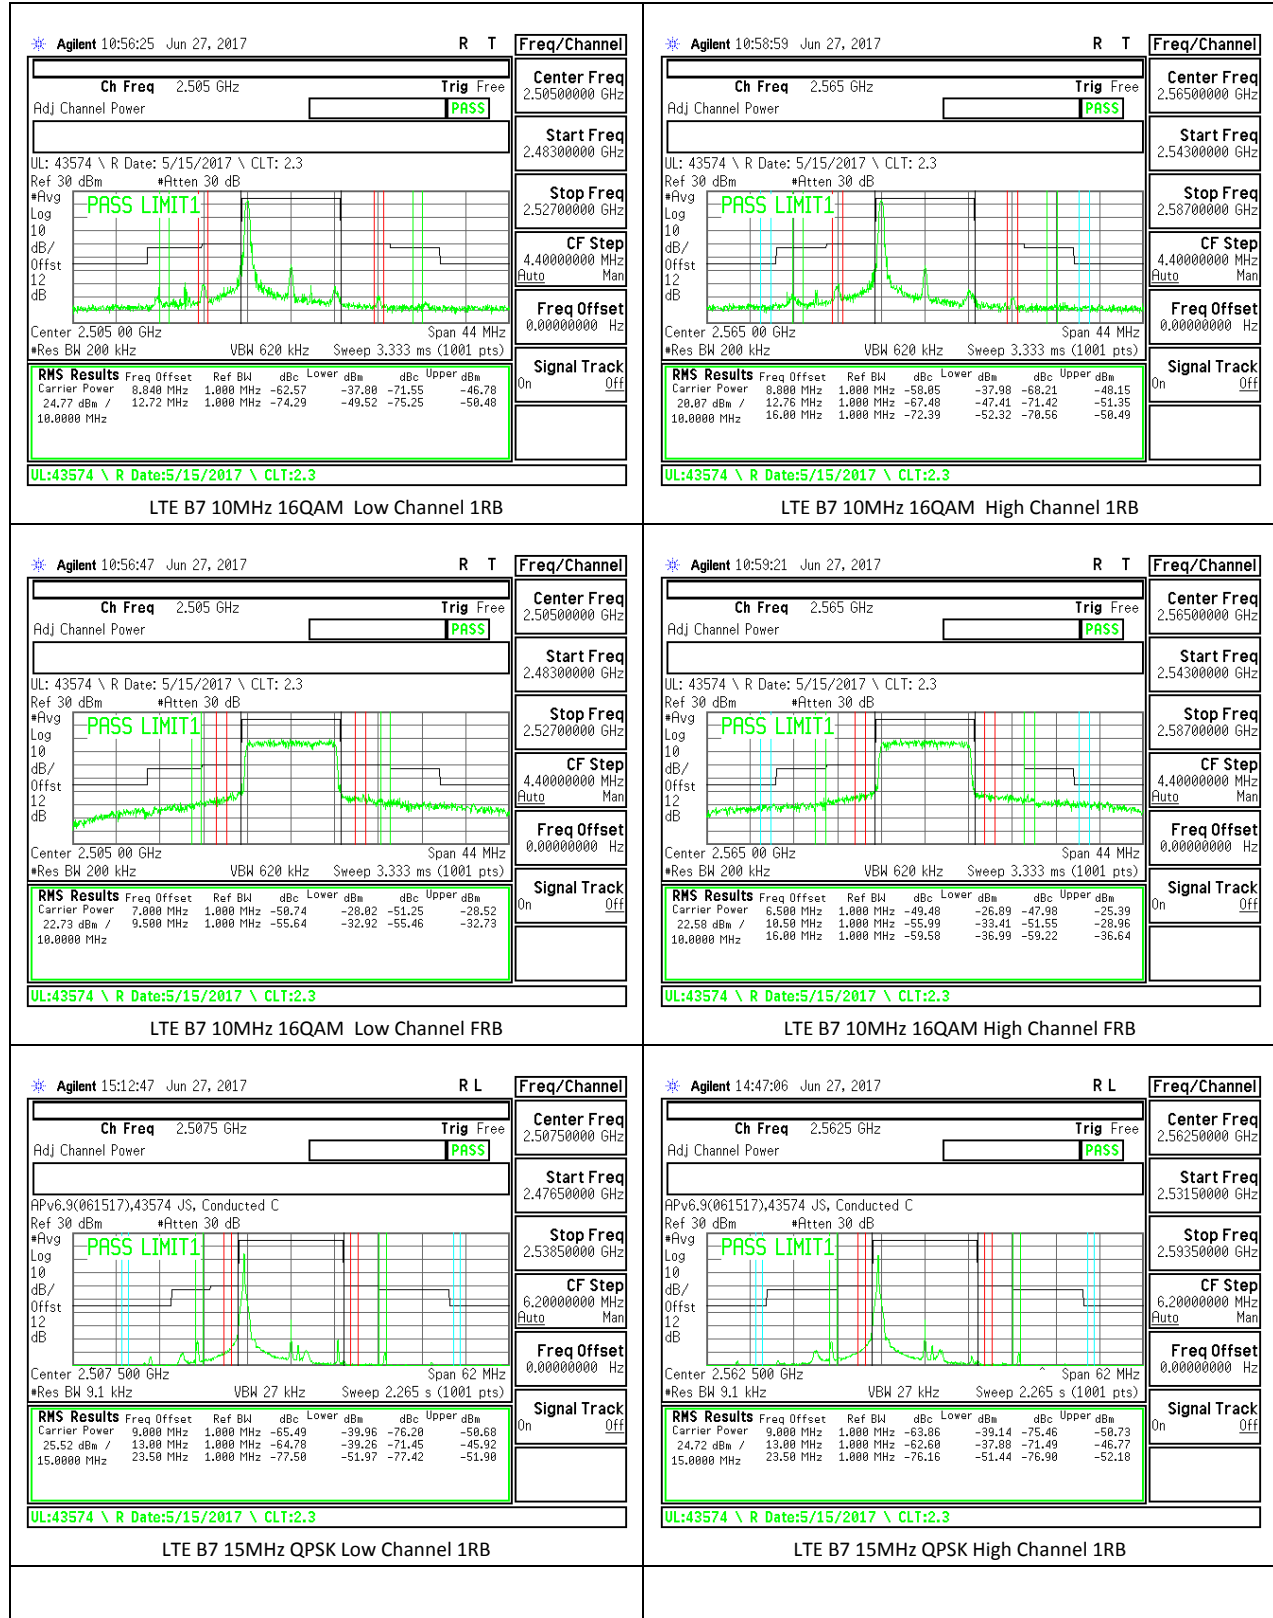

LTE B5 10MHz 16QAM Low Channel 1RB

LTE B5 10MHz 16QAM High Channel 1RB

LTE B5 10MHz 16QAM Low Channel FRB

LTE B5 10MHz 16QAM High Channel FRB

LTE Band 7

LTE B7 10MHz QPSK Low Channel 1RB

LTE B7 10MHz QPSK High Channel 1RB

LTE B7 10MHz QPSK Low Channel FRB

LTE B7 10MHz QPSK High Channel FRB

LTE B7 10MHz 16QAM Low Channel 1RB

LTE B7 10MHz 16QAM High Channel 1RB

LTE B7 20MHz QPSK Low Channel FRB

LTE B7 20MHz QPSK High Channel FRB

LTE B7 20MHz 16QAM Low Channel 1RB

LTE B7 20MHz 16QAM High Channel 1RB

LTE B7 20MHz 16QAM Low Channel FRB

LTE B7 20MHz 16QAM High Channel FRB

LTE Band 12

LTE Band 13

14.2. EMISSION MASK PLOTS

LTE Band 7

LTE Band 41

--	--

LTE B41 5MHz QPSK Low Channel 1RB

LTE B41 5MHz QPSK High Channel 1RB

LTE B41 5MHz QPSK Low Channel FRB

LTE B41 5MHz QPSK High Channel FRB

LTE B41 5MHz 16QAM Low Channel 1RB

LTE B41 5MHz 16QAM High Channel 1RB