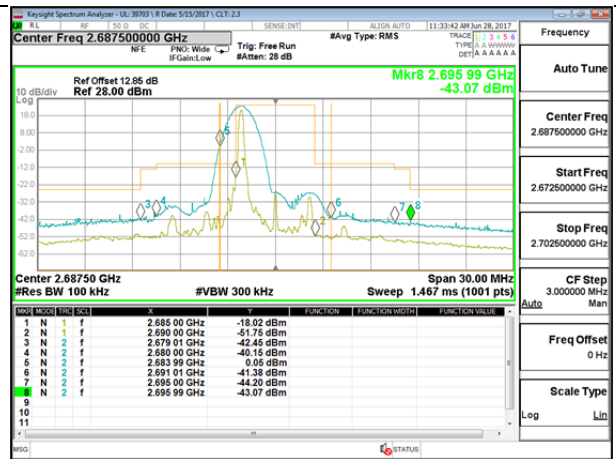

LTE B7 10MHz QPSK Low Channel FRB

LTE B7 10MHz QPSK High Channel FRB

LTE B7 10MHz 16QAM Low Channel 1RB

LTE B7 10MHz 16QAM High Channel 1RB

LTE B7 20MHz QPSK Low Channel FRB

LTE B7 20MHz QPSK High Channel FRB

LTE B7 20MHz 16QAM Low Channel 1RB

LTE B7 20MHz 16QAM High Channel 1RB

LTE B7 20MHz 16QAM Low Channel FRB

LTE B7 20MHz 16QAM High Channel FRB

LTE Band 12

LTE Band 13

14.2. EMISSION MASK PLOTS

LTE Band 7

LTE Band 41

--	--

LTE B41 5MHz QPSK Low Channel 1RB

LTE B41 5MHz QPSK High Channel 1RB

LTE B41 5MHz QPSK Low Channel FRB

LTE B41 5MHz QPSK High Channel FRB

LTE B41 5MHz 16QAM Low Channel 1RB

LTE B41 5MHz 16QAM High Channel 1RB