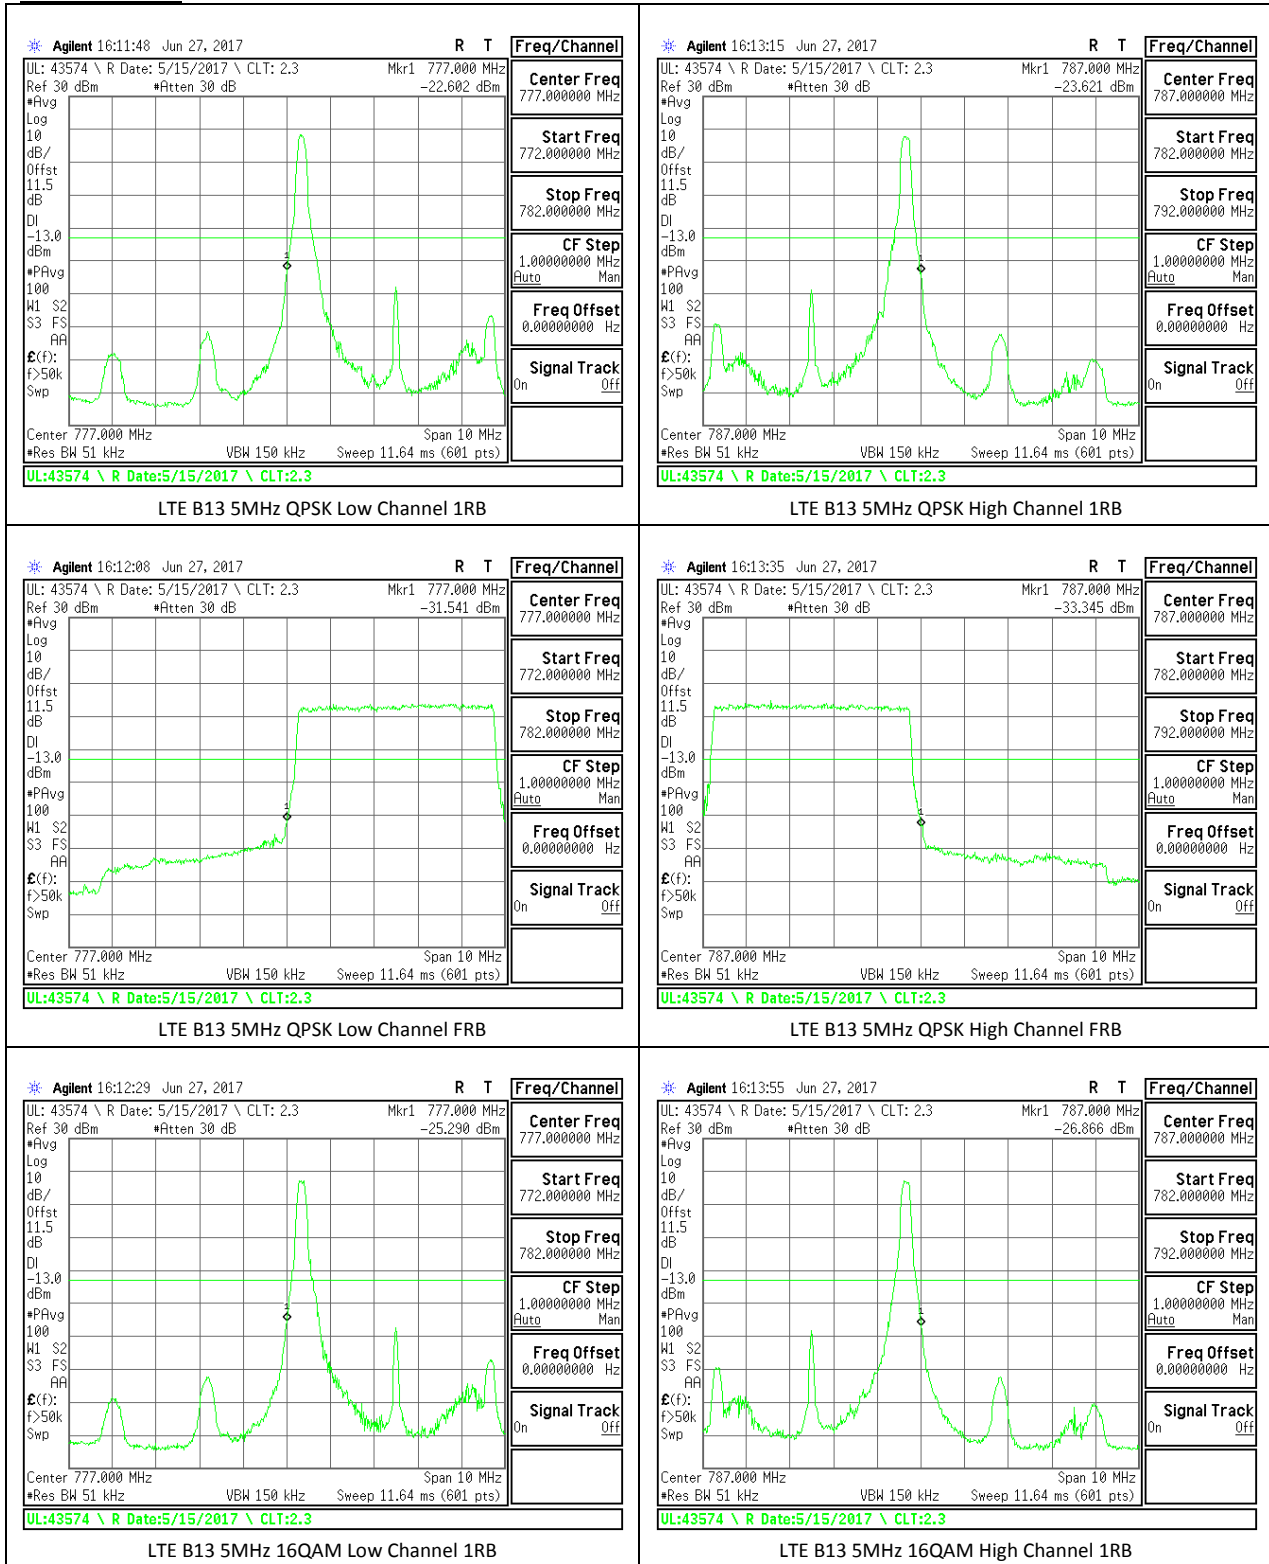

LTE B7 10MHz QPSK Low Channel FRB

LTE B7 10MHz QPSK High Channel FRB

LTE B7 10MHz 16QAM Low Channel 1RB

LTE B7 10MHz 16QAM High Channel 1RB

LTE B7 20MHz QPSK Low Channel FRB

LTE B7 20MHz QPSK High Channel FRB

LTE B7 20MHz 16QAM Low Channel 1RB

LTE B7 20MHz 16QAM High Channel 1RB

LTE B7 20MHz 16QAM Low Channel FRB

LTE B7 20MHz 16QAM High Channel FRB

LTE Band 12

LTE Band 13

14.2. EMISSION MASK PLOTS

LTE Band 7

LTE Band 41

--	--

LTE B41 5MHz QPSK Low Channel 1RB

LTE B41 5MHz QPSK High Channel 1RB

LTE B41 5MHz QPSK Low Channel FRB

LTE B41 5MHz QPSK High Channel FRB

LTE B41 5MHz 16QAM Low Channel 1RB

LTE B41 5MHz 16QAM High Channel 1RB