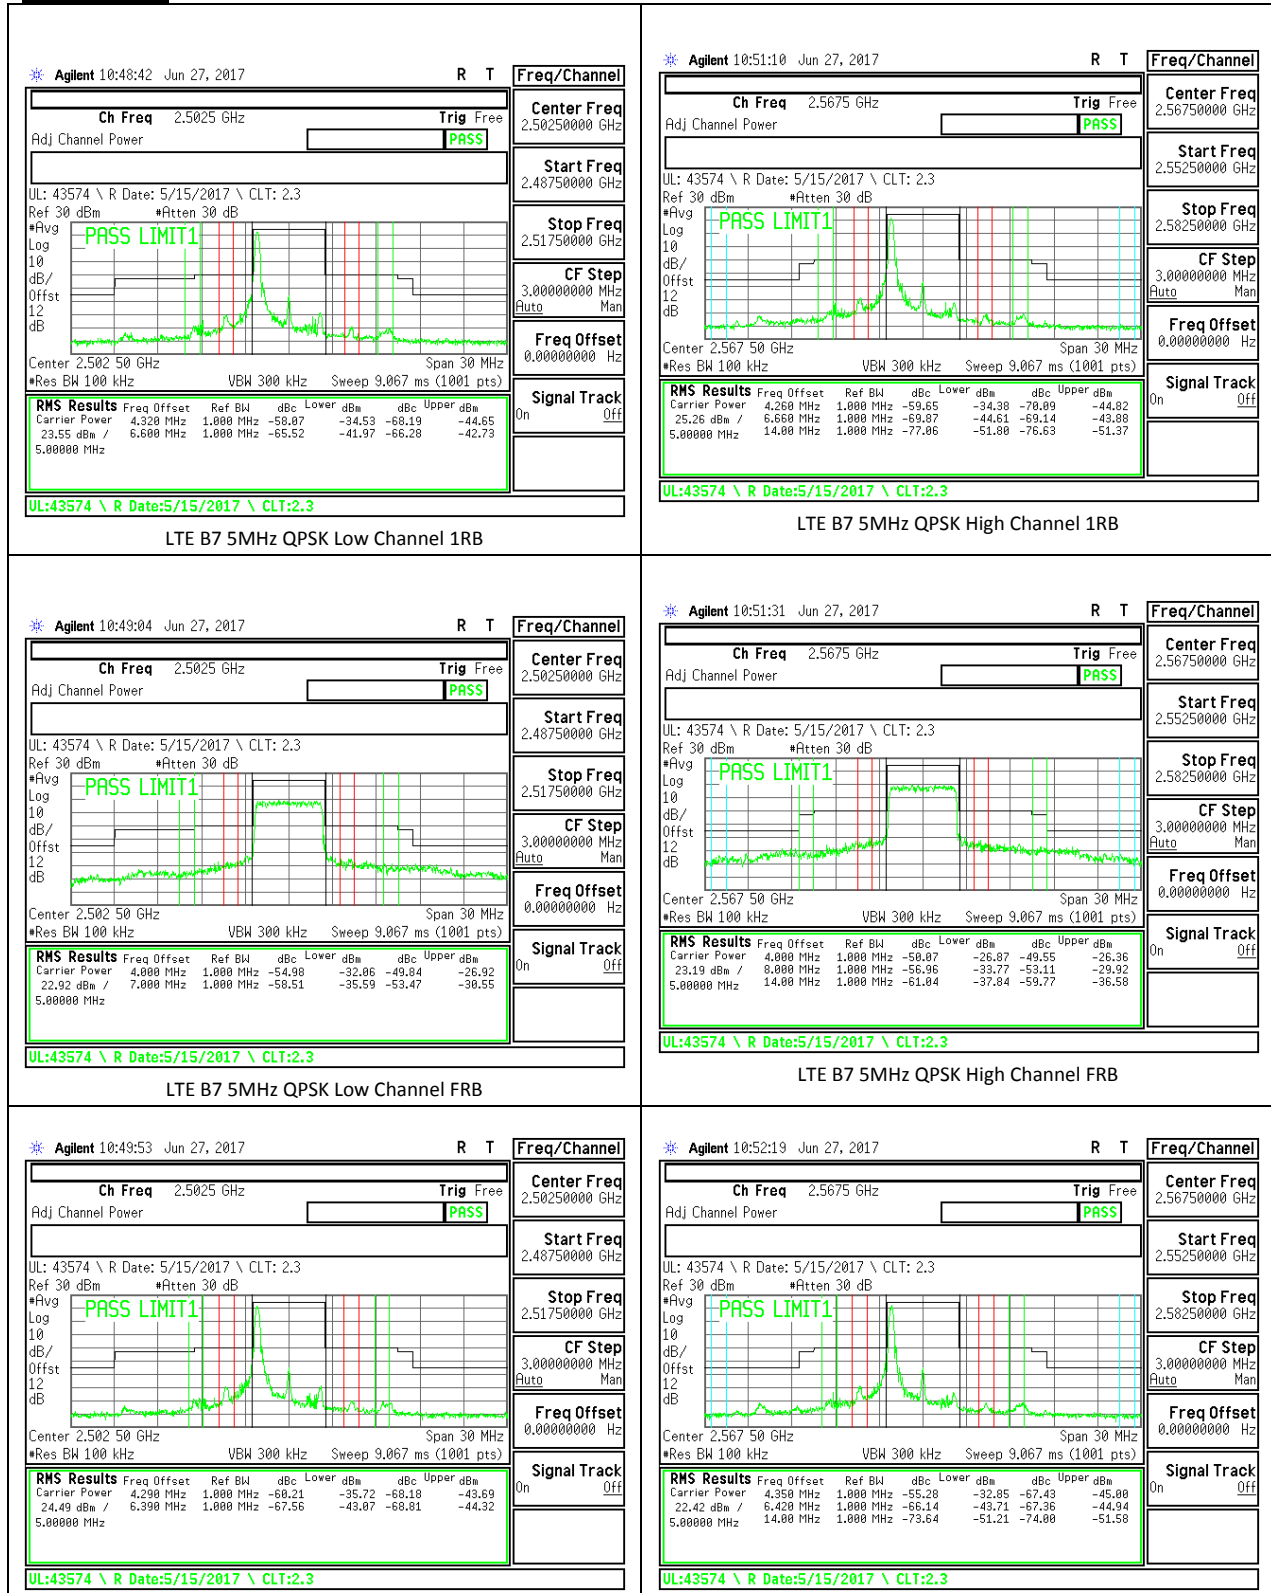

LTE B5 10MHz 16QAM Low Channel 1RB

LTE B5 10MHz 16QAM High Channel 1RB

LTE B5 10MHz 16QAM Low Channel FRB

LTE B5 10MHz 16QAM High Channel FRB

LTE Band 7

LTE B7 10MHz QPSK Low Channel 1RB

LTE B7 10MHz QPSK High Channel 1RB

LTE B7 10MHz QPSK Low Channel FRB

LTE B7 10MHz QPSK High Channel FRB

LTE B7 10MHz 16QAM Low Channel 1RB

LTE B7 10MHz 16QAM High Channel 1RB

LTE B7 20MHz QPSK Low Channel FRB

LTE B7 20MHz QPSK High Channel FRB

LTE B7 20MHz 16QAM Low Channel 1RB

LTE B7 20MHz 16QAM High Channel 1RB

LTE B7 20MHz 16QAM Low Channel FRB

LTE B7 20MHz 16QAM High Channel FRB

LTE Band 12

LTE Band 13

14.2. EMISSION MASK PLOTS

LTE Band 7

LTE Band 41

--	--

LTE B41 5MHz QPSK Low Channel 1RB

LTE B41 5MHz QPSK High Channel 1RB

LTE B41 5MHz QPSK Low Channel FRB

LTE B41 5MHz QPSK High Channel FRB

LTE B41 5MHz 16QAM Low Channel 1RB

LTE B41 5MHz 16QAM High Channel 1RB