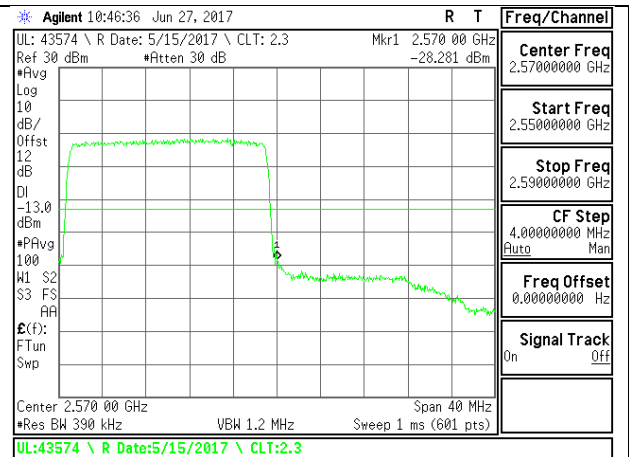

LTE B5 10MHz 16QAM Low Channel 1RB

LTE B5 10MHz 16QAM High Channel 1RB

LTE B5 10MHz 16QAM Low Channel FRB

LTE B5 10MHz 16QAM High Channel FRB

LTE Band 7

LTE B7 10MHz QPSK Low Channel 1RB

LTE B7 10MHz QPSK High Channel 1RB

LTE B7 10MHz QPSK Low Channel FRB

LTE B7 10MHz QPSK High Channel FRB

LTE B7 10MHz 16QAM Low Channel 1RB

LTE B7 10MHz 16QAM High Channel 1RB

LTE B7 20MHz QPSK Low Channel FRB

LTE B7 20MHz QPSK High Channel FRB

LTE B7 20MHz 16QAM Low Channel 1RB

LTE B7 20MHz 16QAM High Channel 1RB

LTE B7 20MHz 16QAM Low Channel FRB

LTE B7 20MHz 16QAM High Channel FRB

LTE Band 12

LTE Band 13

14.2. EMISSION MASK PLOTS

LTE Band 7