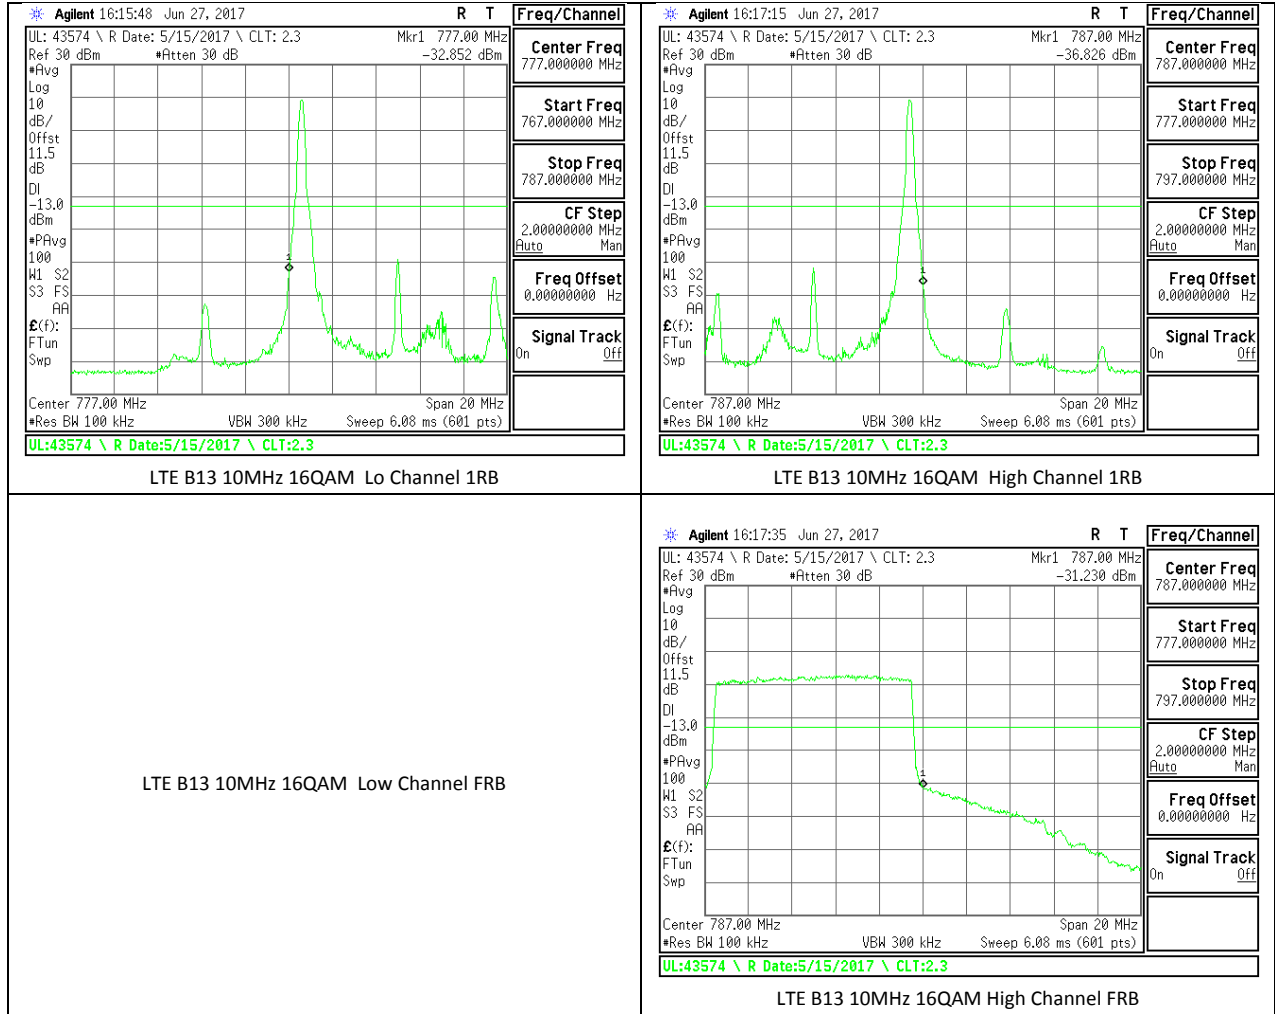

LTE B7 10MHz QPSK Low Channel FRB

LTE B7 10MHz QPSK High Channel FRB

LTE B7 10MHz 16QAM Low Channel 1RB

LTE B7 10MHz 16QAM High Channel 1RB

LTE B7 20MHz QPSK Low Channel FRB

LTE B7 20MHz QPSK High Channel FRB

LTE B7 20MHz 16QAM Low Channel 1RB

LTE B7 20MHz 16QAM High Channel 1RB

LTE B7 20MHz 16QAM Low Channel FRB

LTE B7 20MHz 16QAM High Channel FRB

LTE Band 12

LTE Band 13

14.2. EMISSION MASK PLOTS

LTE Band 7

LTE Band 41

--	--

LTE B41 5MHz QPSK Low Channel 1RB

LTE B41 5MHz QPSK High Channel 1RB

LTE B41 5MHz QPSK Low Channel FRB

LTE B41 5MHz QPSK High Channel FRB

LTE B41 5MHz 16QAM Low Channel 1RB

LTE B41 5MHz 16QAM High Channel 1RB