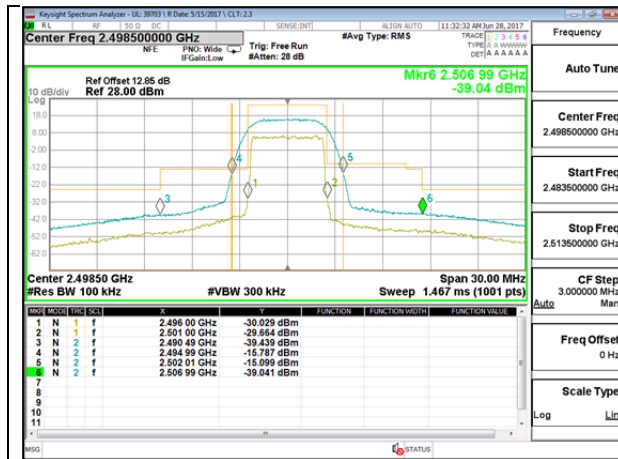

LTE Band 41

--	--

LTE B41 5MHz QPSK Low Channel 1RB

LTE B41 5MHz QPSK High Channel 1RB

LTE B41 5MHz QPSK Low Channel FRB

LTE B41 5MHz QPSK High Channel FRB

LTE B41 5MHz 16QAM Low Channel 1RB

LTE B41 5MHz 16QAM High Channel 1RB

LTE B41 5MHz 16QAM Low Channel FRB

LTE B41 5MHz 16QAM High Channel FRB

LTE B41 10MHz QPSK Low Channel 1RB

LTE B41 10MHz QPSK High Channel 1RB

LTE B41 10MHz QPSK Low Channel FRB

LTE B41 10MHz QPSK High Channel FRB