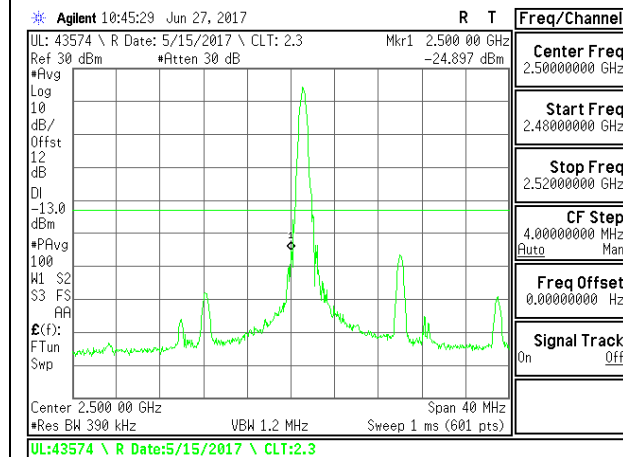

LTE B5 10MHz 16QAM Low Channel 1RB

LTE B5 10MHz 16QAM High Channel 1RB

LTE B5 10MHz 16QAM Low Channel FRB

LTE B5 10MHz 16QAM High Channel FRB

LTE Band 7

LTE B7 10MHz QPSK Low Channel 1RB

LTE B7 10MHz QPSK High Channel 1RB

LTE B7 10MHz QPSK Low Channel FRB

LTE B7 10MHz QPSK High Channel FRB

LTE B7 10MHz 16QAM Low Channel 1RB

LTE B7 10MHz 16QAM High Channel 1RB

LTE B7 20MHz QPSK Low Channel FRB

LTE B7 20MHz QPSK High Channel FRB

LTE B7 20MHz 16QAM Low Channel 1RB

LTE B7 20MHz 16QAM High Channel 1RB

LTE B7 20MHz 16QAM Low Channel FRB

LTE B7 20MHz 16QAM High Channel FRB

LTE Band 12

LTE Band 13

14.2. EMISSION MASK PLOTS

LTE Band 7