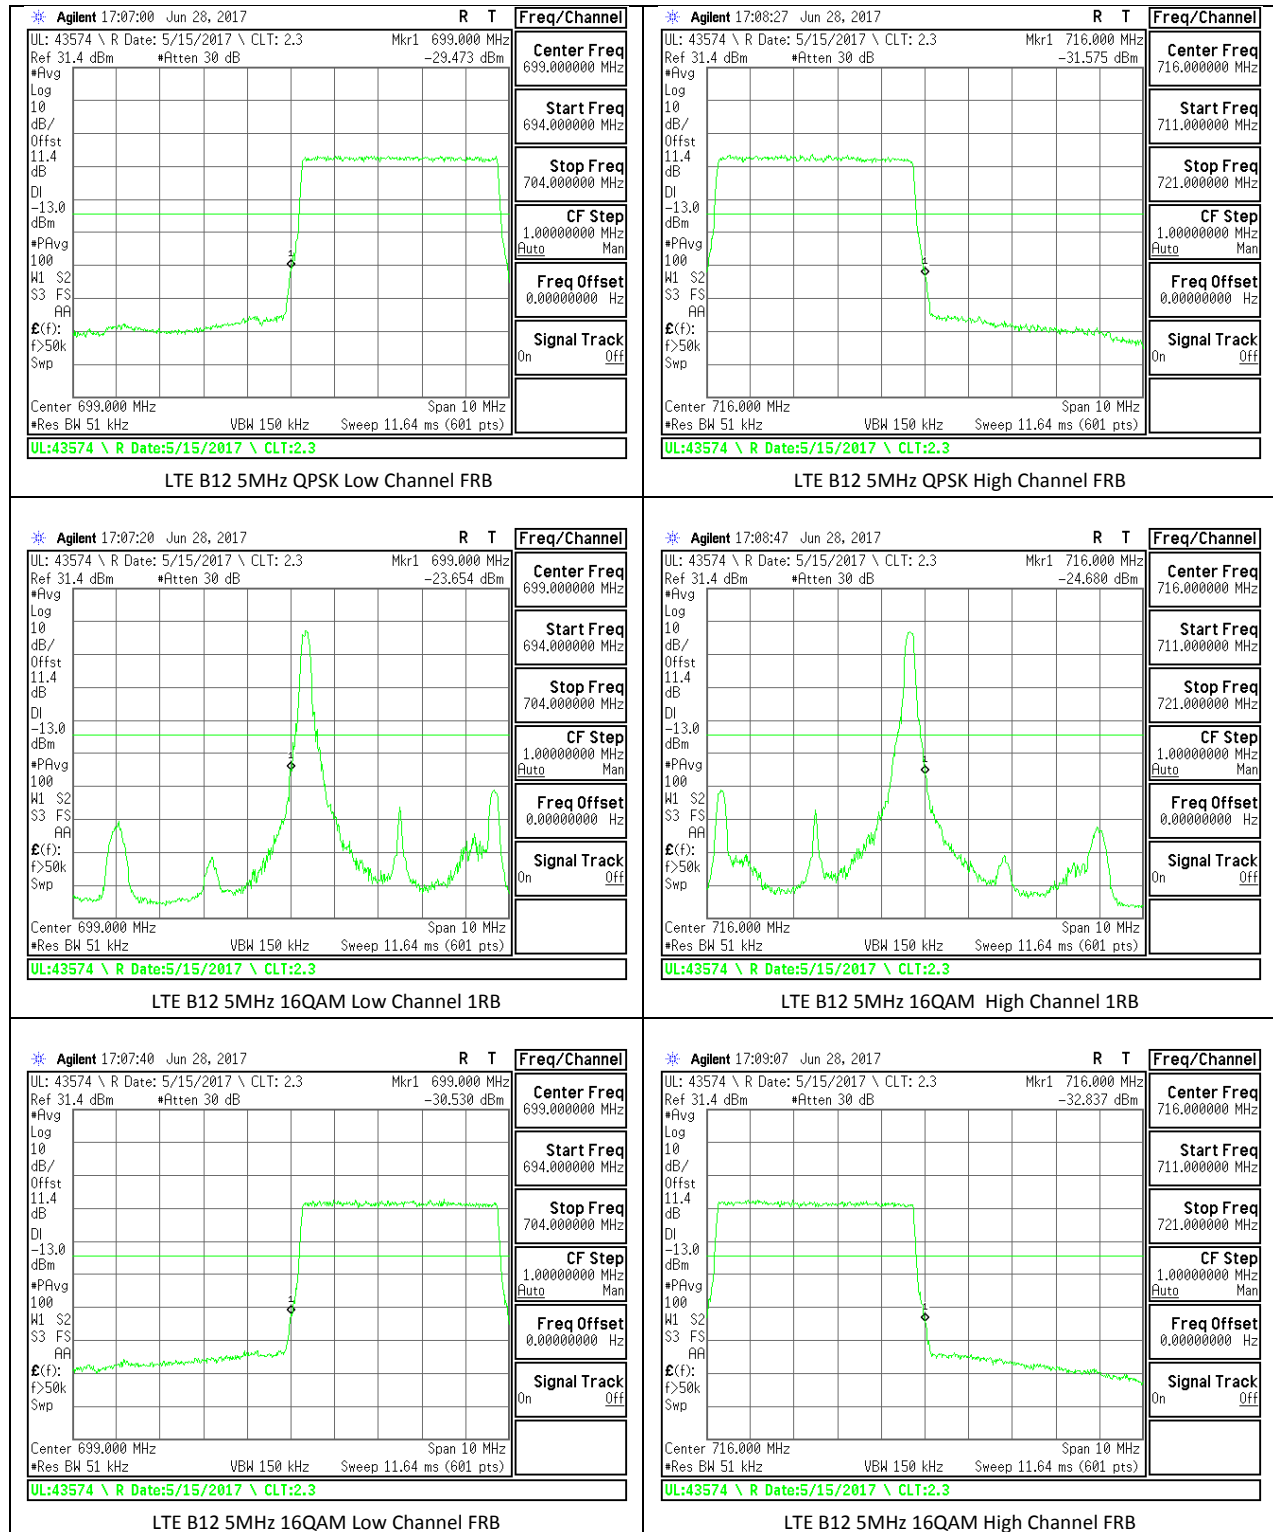

LTE B5 10MHz 16QAM Low Channel 1RB

LTE B5 10MHz 16QAM High Channel 1RB

LTE B5 10MHz 16QAM Low Channel FRB

LTE B5 10MHz 16QAM High Channel FRB

LTE Band 7

LTE B7 10MHz QPSK Low Channel 1RB

LTE B7 10MHz QPSK High Channel 1RB

LTE B7 10MHz QPSK Low Channel FRB

LTE B7 10MHz QPSK High Channel FRB

LTE B7 10MHz 16QAM Low Channel 1RB

LTE B7 10MHz 16QAM High Channel 1RB

LTE B7 20MHz QPSK Low Channel FRB

LTE B7 20MHz QPSK High Channel FRB

LTE B7 20MHz 16QAM Low Channel 1RB

LTE B7 20MHz 16QAM High Channel 1RB

LTE B7 20MHz 16QAM Low Channel FRB

LTE B7 20MHz 16QAM High Channel FRB

LTE Band 12

LTE Band 13

14.2. EMISSION MASK PLOTS

LTE Band 7

LTE Band 41

--	--

LTE B41 5MHz QPSK Low Channel 1RB

LTE B41 5MHz QPSK High Channel 1RB

LTE B41 5MHz QPSK Low Channel FRB

LTE B41 5MHz QPSK High Channel FRB

LTE B41 5MHz 16QAM Low Channel 1RB

LTE B41 5MHz 16QAM High Channel 1RB