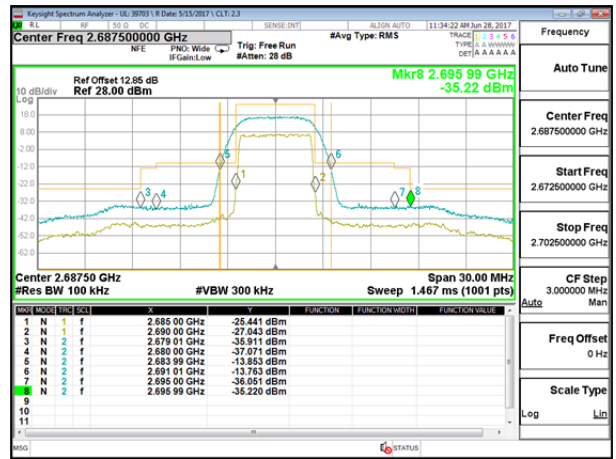

LTE Band 41

--	--

LTE B41 5MHz QPSK Low Channel 1RB

LTE B41 5MHz QPSK High Channel 1RB

LTE B41 5MHz QPSK Low Channel FRB

LTE B41 5MHz QPSK High Channel FRB

LTE B41 5MHz 16QAM Low Channel 1RB

LTE B41 5MHz 16QAM High Channel 1RB