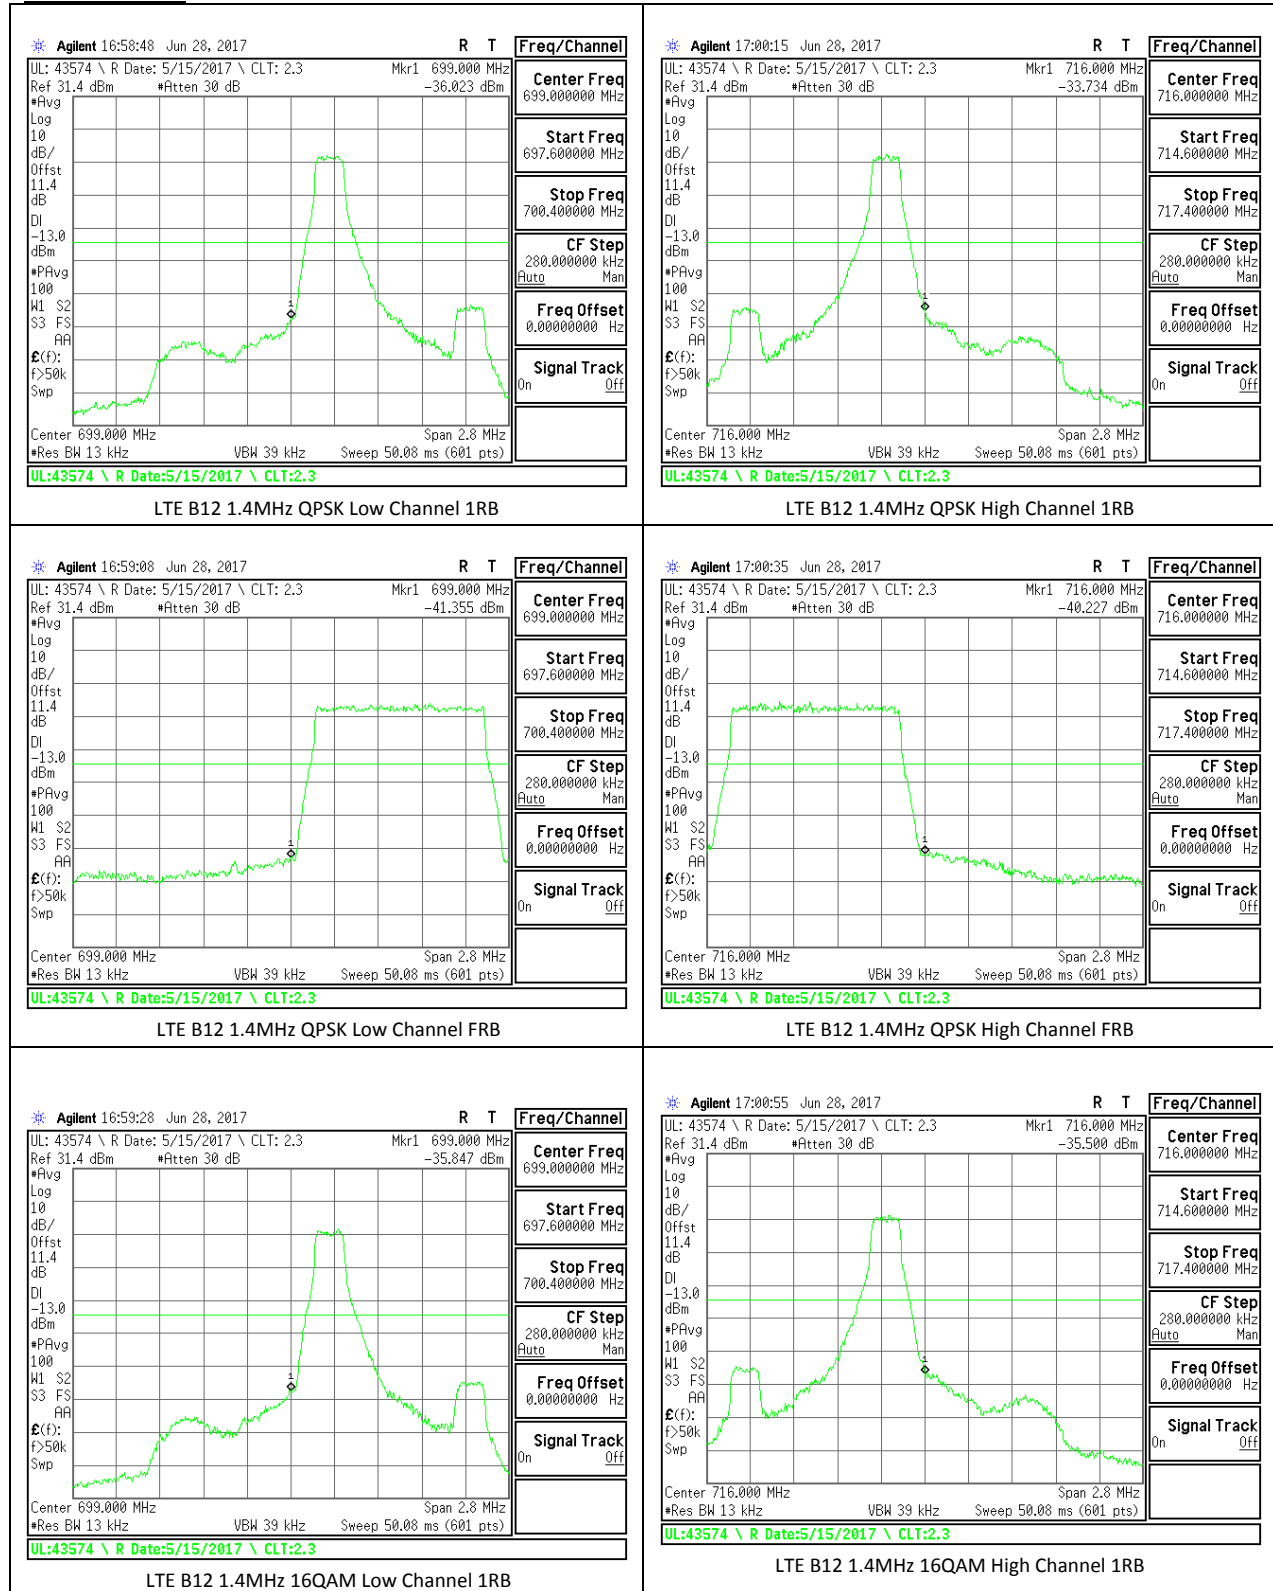

LTE B5 10MHz 16QAM Low Channel 1RB

LTE B5 10MHz 16QAM High Channel 1RB

LTE B5 10MHz 16QAM Low Channel FRB

LTE B5 10MHz 16QAM High Channel FRB

LTE Band 7

LTE B7 10MHz QPSK Low Channel 1RB

LTE B7 10MHz QPSK High Channel 1RB

LTE B7 10MHz QPSK Low Channel FRB

LTE B7 10MHz QPSK High Channel FRB

LTE B7 10MHz 16QAM Low Channel 1RB

LTE B7 10MHz 16QAM High Channel 1RB

LTE B7 20MHz QPSK Low Channel FRB

LTE B7 20MHz QPSK High Channel FRB

LTE B7 20MHz 16QAM Low Channel 1RB

LTE B7 20MHz 16QAM High Channel 1RB

LTE B7 20MHz 16QAM Low Channel FRB

LTE B7 20MHz 16QAM High Channel FRB

LTE Band 12

LTE Band 13

14.2. EMISSION MASK PLOTS

LTE Band 7

LTE Band 41

--	--

LTE B41 5MHz QPSK Low Channel 1RB

LTE B41 5MHz QPSK High Channel 1RB

LTE B41 5MHz QPSK Low Channel FRB

LTE B41 5MHz QPSK High Channel FRB

LTE B41 5MHz 16QAM Low Channel 1RB

LTE B41 5MHz 16QAM High Channel 1RB