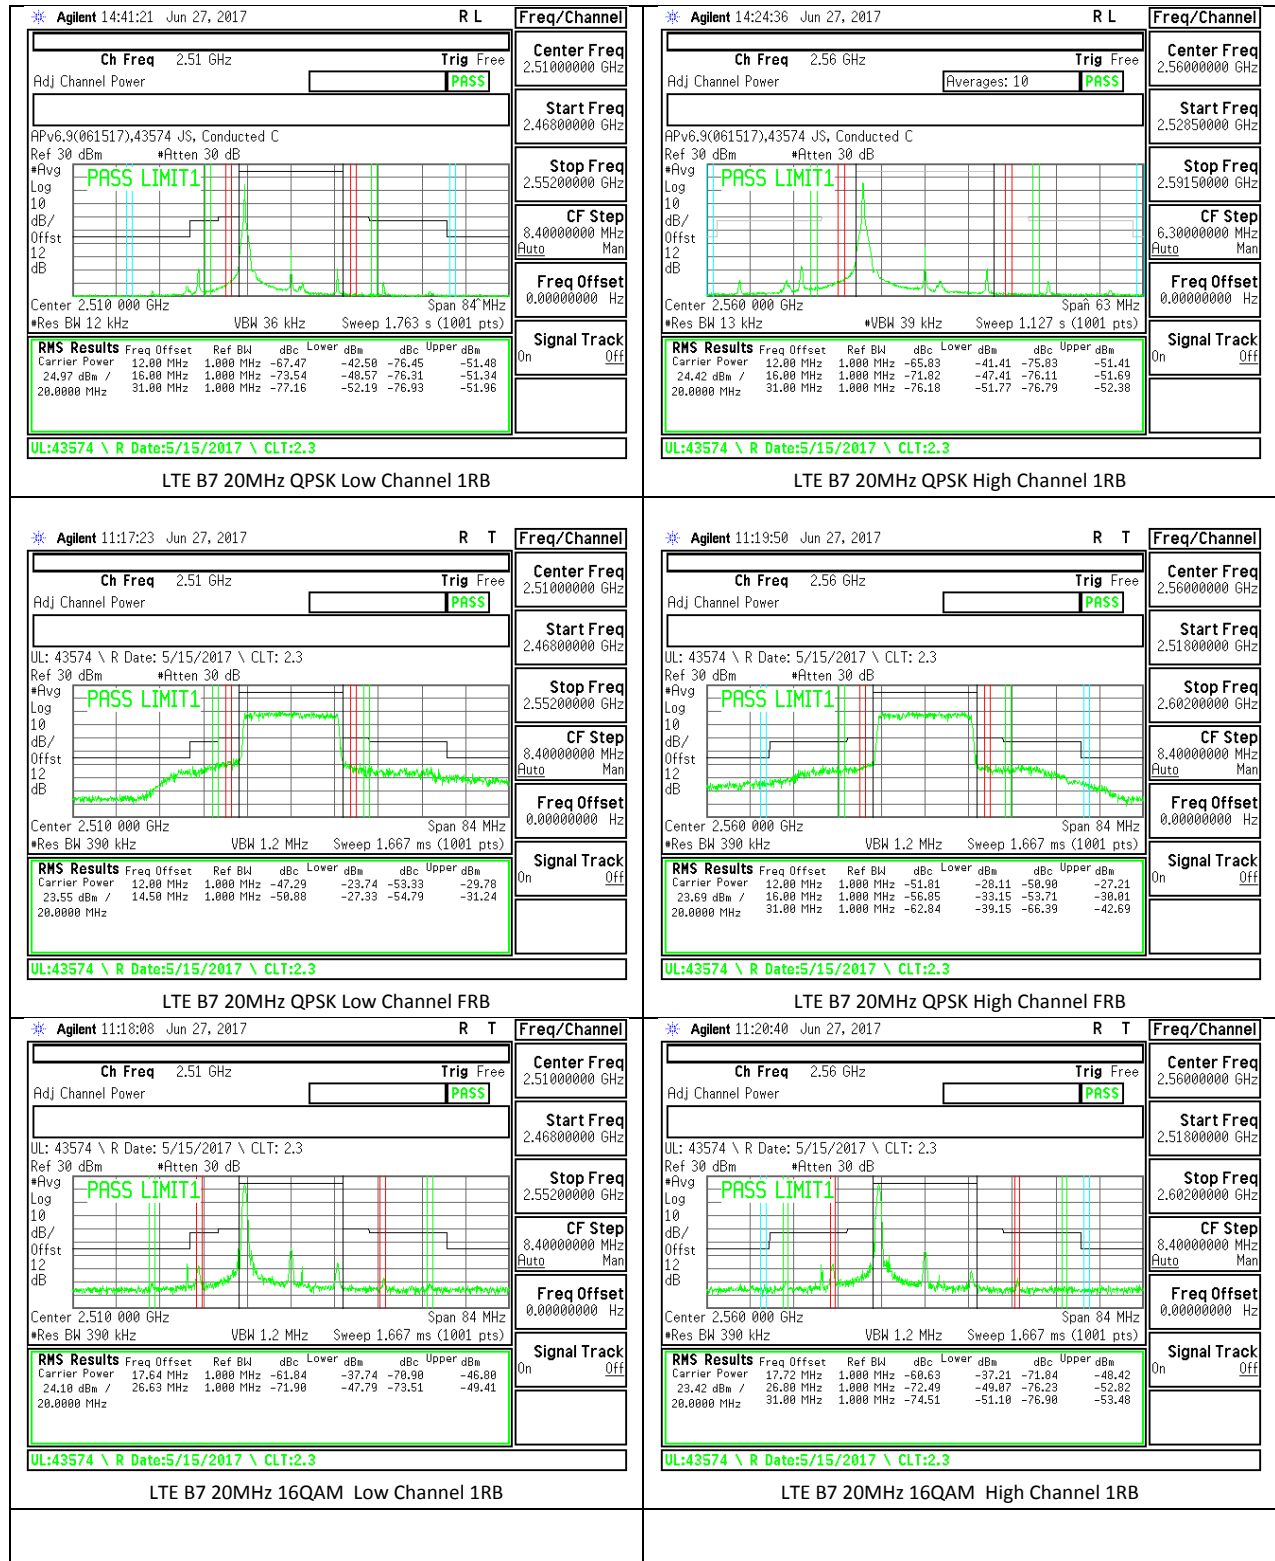

LTE B5 10MHz 16QAM Low Channel 1RB

LTE B5 10MHz 16QAM High Channel 1RB

LTE B5 10MHz 16QAM Low Channel FRB

LTE B5 10MHz 16QAM High Channel FRB

LTE Band 7

LTE B7 10MHz QPSK Low Channel 1RB

LTE B7 10MHz QPSK High Channel 1RB

LTE B7 10MHz QPSK Low Channel FRB

LTE B7 10MHz QPSK High Channel FRB

LTE B7 10MHz 16QAM Low Channel 1RB

LTE B7 10MHz 16QAM High Channel 1RB

LTE B7 20MHz QPSK Low Channel FRB

LTE B7 20MHz QPSK High Channel FRB

LTE B7 20MHz 16QAM Low Channel 1RB

LTE B7 20MHz 16QAM High Channel 1RB

LTE B7 20MHz 16QAM Low Channel FRB

LTE B7 20MHz 16QAM High Channel FRB

LTE Band 12

LTE Band 13

14.2. EMISSION MASK PLOTS

LTE Band 7

LTE Band 41

--	--

LTE B41 5MHz QPSK Low Channel 1RB

LTE B41 5MHz QPSK High Channel 1RB

LTE B41 5MHz QPSK Low Channel FRB

LTE B41 5MHz QPSK High Channel FRB

LTE B41 5MHz 16QAM Low Channel 1RB

LTE B41 5MHz 16QAM High Channel 1RB