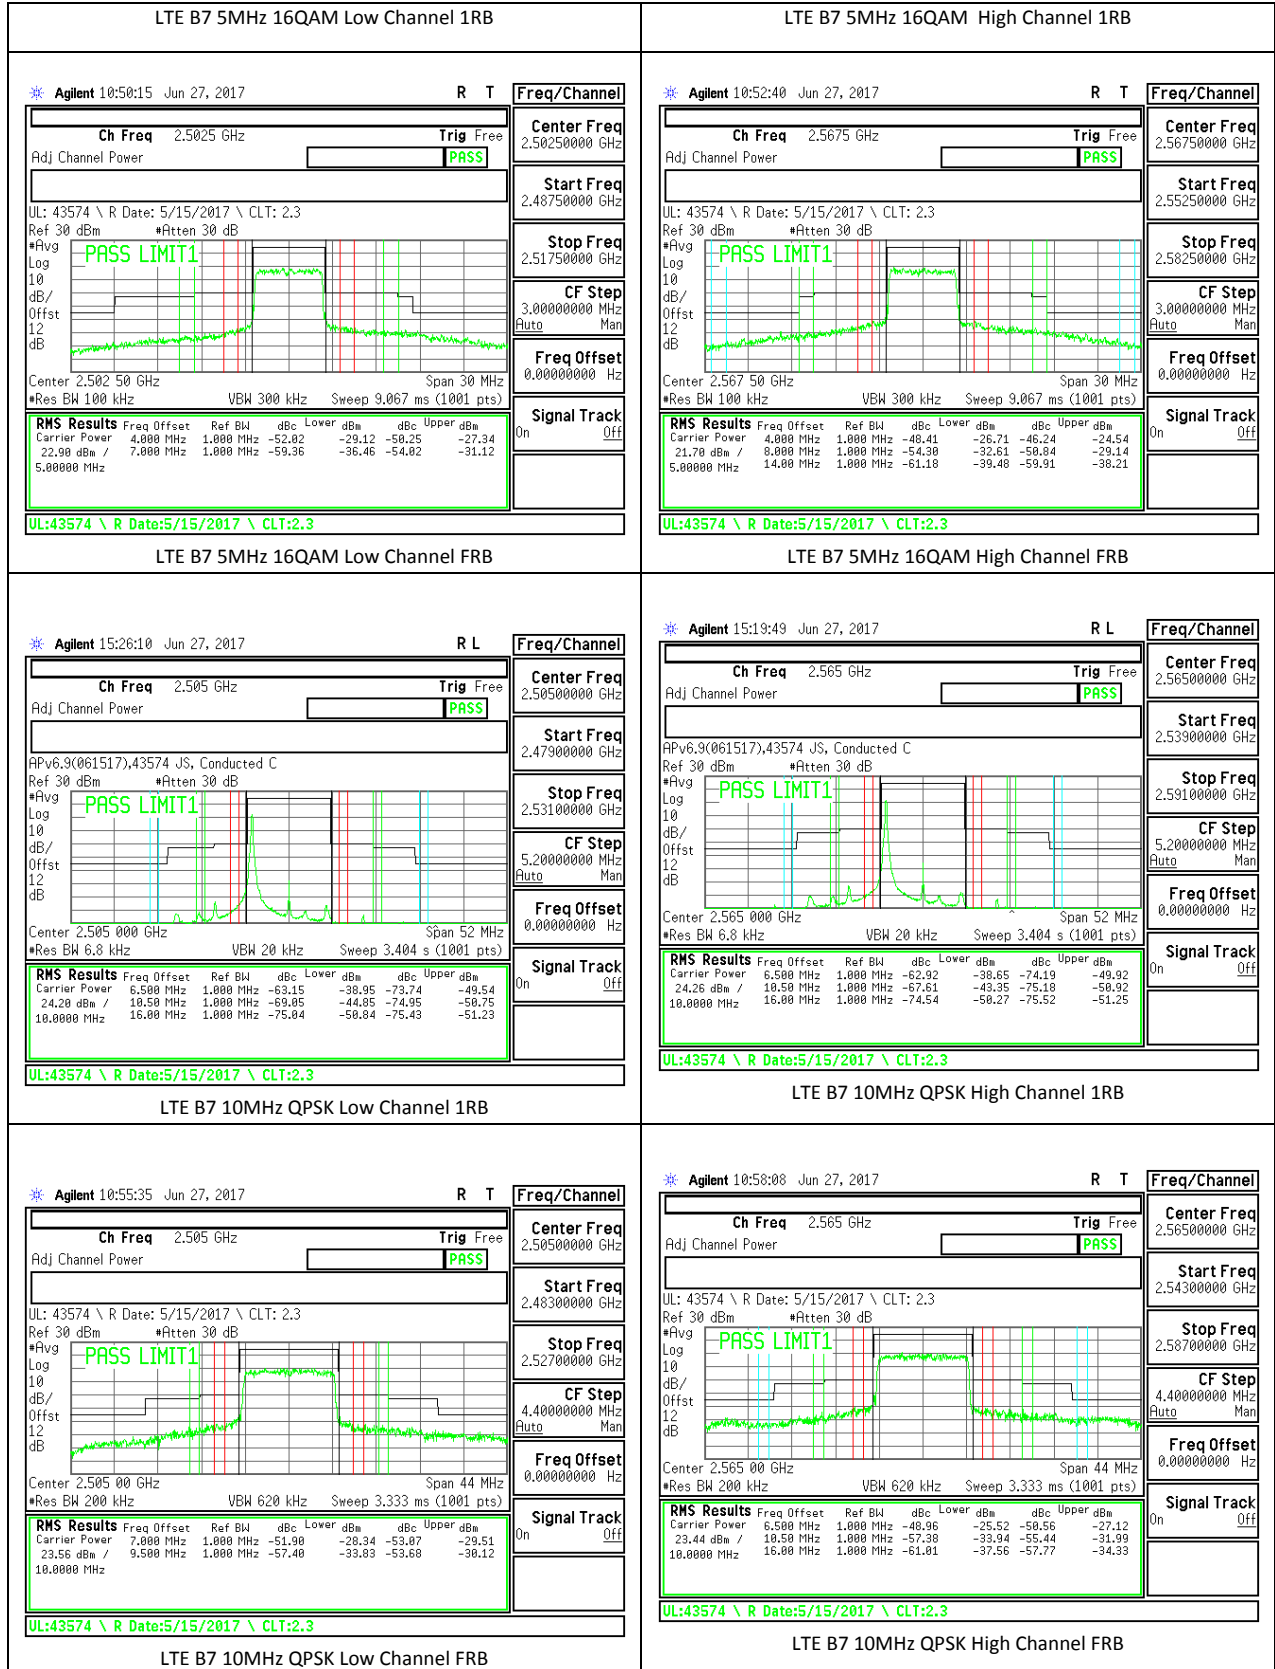

LTE B5 10MHz 16QAM Low Channel 1RB

LTE B5 10MHz 16QAM High Channel 1RB

LTE B5 10MHz 16QAM Low Channel FRB

LTE B5 10MHz 16QAM High Channel FRB

LTE Band 7

LTE B7 10MHz QPSK Low Channel 1RB

LTE B7 10MHz QPSK High Channel 1RB

LTE B7 10MHz QPSK Low Channel FRB

LTE B7 10MHz QPSK High Channel FRB

LTE B7 10MHz 16QAM Low Channel 1RB

LTE B7 10MHz 16QAM High Channel 1RB

LTE B7 20MHz QPSK Low Channel FRB

LTE B7 20MHz QPSK High Channel FRB

LTE B7 20MHz 16QAM Low Channel 1RB

LTE B7 20MHz 16QAM High Channel 1RB

LTE B7 20MHz 16QAM Low Channel FRB

LTE B7 20MHz 16QAM High Channel FRB

LTE Band 12

LTE Band 13

14.2. EMISSION MASK PLOTS

LTE Band 7

LTE Band 41

--	--

LTE B41 5MHz QPSK Low Channel 1RB

LTE B41 5MHz QPSK High Channel 1RB

LTE B41 5MHz QPSK Low Channel FRB

LTE B41 5MHz QPSK High Channel FRB

LTE B41 5MHz 16QAM Low Channel 1RB

LTE B41 5MHz 16QAM High Channel 1RB