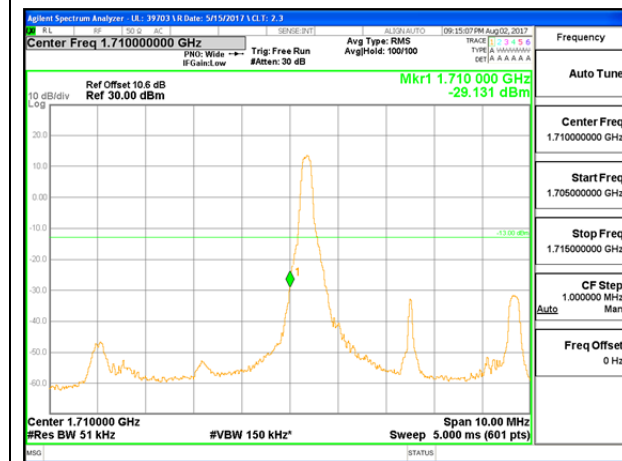

LTE B4 1.4MHz 16QAM Low Channel FRB

LTE B4 1.4MHz 16QAM High Channel FRB

LTE B4 3MHz QPSK Low Channel 1RB

LTE B4 3MHz QPSK High Channel 1RB

LTE B4 3MHz QPSK Low Channel FRB

LTE B4 3MHz QPSK High Channel FRB

LTE B4 3MHz 16QAM Low Channel 1RB

LTE B4 3MHz 16QAM High Channel 1RB

LTE B4 3MHz 16QAM Low Channel FRB

LTE B4 3MHz 16QAM High Channel FRB

LTE B4 5MHz QPSK Low Channel 1RB

LTE B4 5MHz QPSK High Channel 1RB

LTE B4 5MHz QPSK Low Channel FRB

LTE B4 5MHz QPSK High Channel FRB

LTE B4 5MHz 16QAM Low Channel 1RB

LTE B4 5MHz 16QAM High Channel 1RB

LTE B4 5MHz 16QAM Low Channel FRB

LTE B4 5MHz 16QAM High Channel FRB

LTE B4 10MHz QPSK Low Channel 1RB