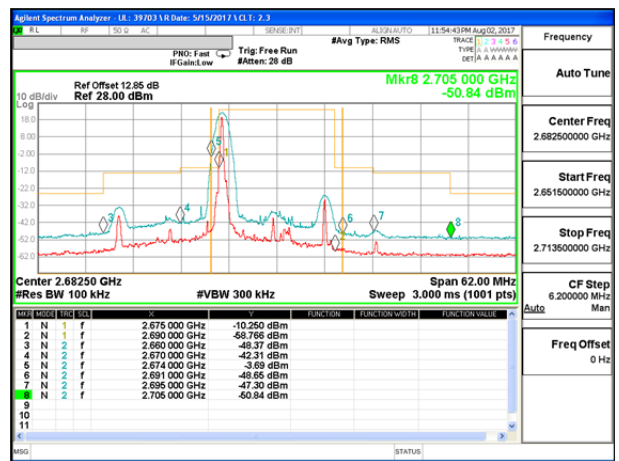

LTE B41 10MHz 16QAM Low Channel 1RB

LTE B41 10MHz 16QAM High Channel 1RB

LTE B41 10MHz 16QAM Low Channel FRB

LTE B41 10MHz 16QAM High Channel FRB

LTE B41 15MHz QPSK Low Channel 1RB

LTE B41 15MHz QPSK High Channel 1RB