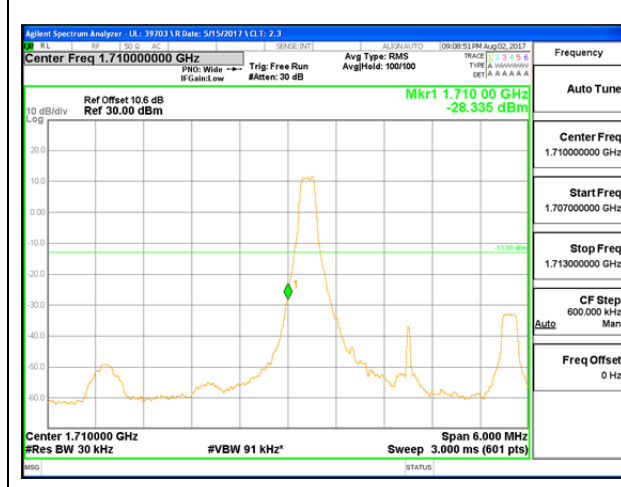

LTE Band 4

LTE B4 1.4MHz QPSK Low Channel 1RB

LTE B4 1.4MHz QPSK High Channel 1RB

LTE B4 1.4MHz QPSK Low Channel FRB

LTE B4 1.4MHz QPSK High Channel FRB

LTE B4 1.4MHz 16QAM Low Channel 1RB

LTE B4 1.4MHz 16QAM High Channel 1RB

LTE B4 1.4MHz 16QAM Low Channel FRB

LTE B4 1.4MHz 16QAM High Channel FRB

LTE B4 3MHz QPSK Low Channel 1RB

LTE B4 3MHz QPSK High Channel 1RB

LTE B4 3MHz QPSK Low Channel FRB

LTE B4 3MHz QPSK High Channel FRB

LTE B4 3MHz 16QAM Low Channel 1RB

LTE B4 3MHz 16QAM High Channel 1RB

LTE B4 3MHz 16QAM Low Channel FRB

LTE B4 3MHz 16QAM High Channel FRB

LTE B4 5MHz QPSK Low Channel 1RB

LTE B4 5MHz QPSK High Channel 1RB

LTE B4 5MHz QPSK Low Channel FRB