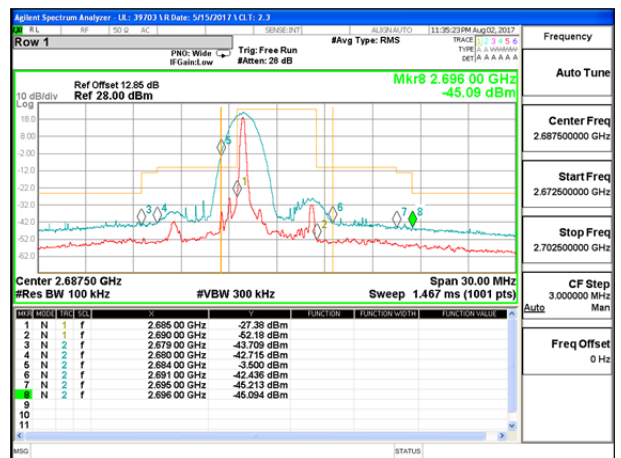

LTE B41 5MHz QPSK Low Channel 1RB

LTE B41 5MHz QPSK High Channel 1RB

LTE B41 5MHz QPSK Low Channel FRB

LTE B41 5MHz QPSK High Channel FRB

LTE B41 5MHz 16QAM Low Channel 1RB

LTE B41 5MHz 16QAM High Channel 1RB