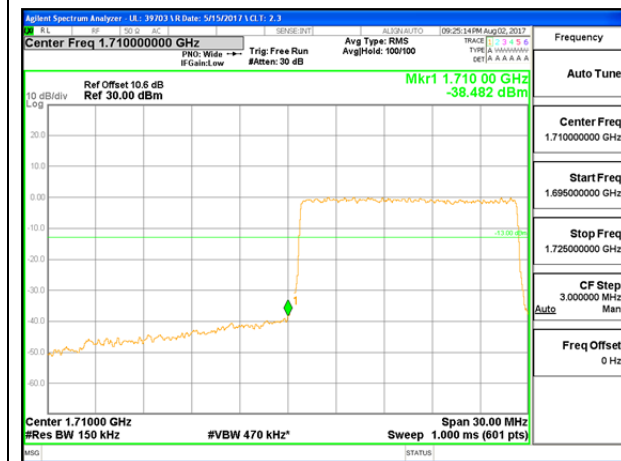

LTE B4 10MHz QPSK High Channel 1RB

LTE B4 10MHz QPSK Low Channel FRB

LTE B4 10MHz QPSK High Channel FRB

LTE B4 10MHz 16QAM Low Channel 1RB

LTE B4 10MHz 16QAM High Channel 1RB

LTE B4 10MHz 16QAM Low Channel FRB

LTE B4 10MHz 16QAM High Channel FRB

LTE B4 15MHz QPSK Low Channel 1RB

LTE B4 15MHz QPSK High Channel 1RB

LTE B4 15MHz QPSK Low Channel FRB

LTE B4 15MHz QPSK High Channel FRB

LTE B4 15MHz 16QAM Low Channel 1RB

LTE B4 15MHz 16QAM High Channel 1RB

LTE B4 15MHz 16QAM Low Channel FRB

LTE B4 15MHz 16QAM High Channel FRB

LTE B4 20MHz QPSK Low Channel 1RB

LTE B4 20MHz QPSK High Channel 1RB

LTE B4 20MHz QPSK Low Channel FRB