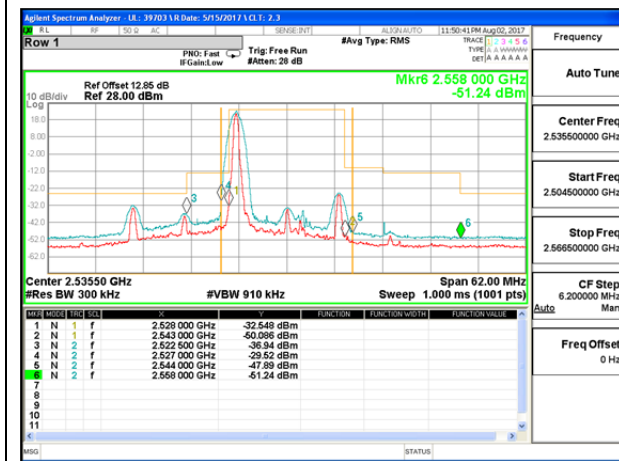

LTE B41 10MHz 16QAM Low Channel 1RB

LTE B41 10MHz 16QAM High Channel 1RB

LTE B41 10MHz 16QAM Low Channel FRB

LTE B41 10MHz 16QAM High Channel FRB

LTE B41 15MHz QPSK Low Channel 1RB

LTE B41 15MHz QPSK High Channel 1RB