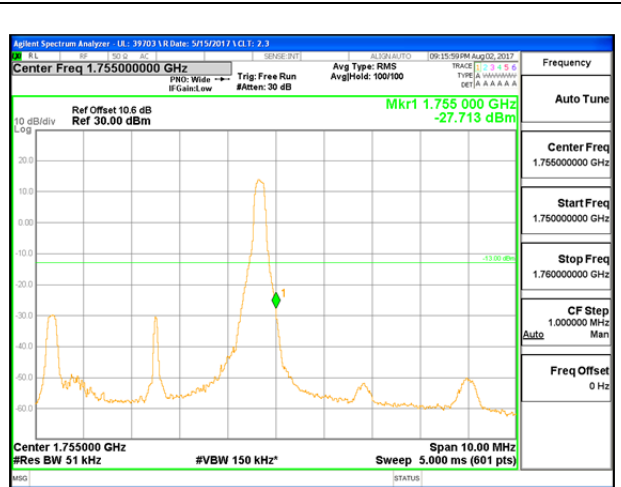

LTE B4 1.4MHz 16QAM Low Channel FRB

LTE B4 1.4MHz 16QAM High Channel FRB

LTE B4 3MHz QPSK Low Channel 1RB

LTE B4 3MHz QPSK High Channel 1RB

LTE B4 3MHz QPSK Low Channel FRB

LTE B4 3MHz QPSK High Channel FRB

LTE B4 3MHz 16QAM Low Channel 1RB

LTE B4 3MHz 16QAM High Channel 1RB

LTE B4 3MHz 16QAM Low Channel FRB

LTE B4 3MHz 16QAM High Channel FRB

LTE B4 5MHz QPSK Low Channel 1RB

LTE B4 5MHz QPSK High Channel 1RB

LTE B4 5MHz QPSK Low Channel FRB

LTE B4 5MHz QPSK High Channel FRB

LTE B4 5MHz 16QAM Low Channel 1RB

LTE B4 5MHz 16QAM High Channel 1RB

LTE B4 5MHz 16QAM Low Channel FRB

LTE B4 5MHz 16QAM High Channel FRB

LTE B4 10MHz QPSK Low Channel 1RB