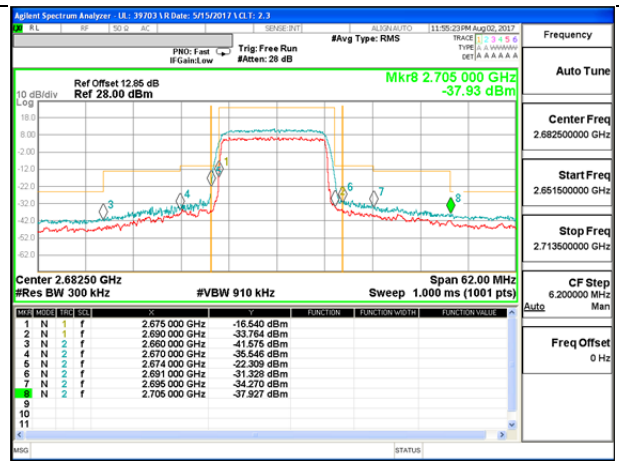

LTE B41 15MHz QPSK High Channel FRB