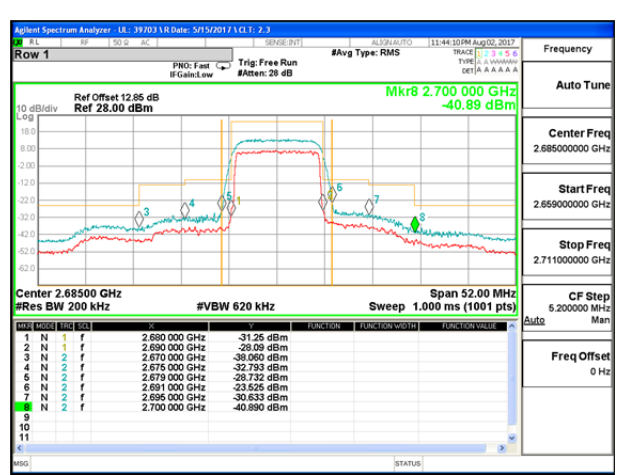

LTE B41 5MHz 16QAM Low Channel FRB

LTE B41 5MHz 16QAM High Channel FRB

LTE B41 10MHz QPSK Low Channel 1RB

LTE B41 10MHz QPSK High Channel 1RB

LTE B41 10MHz QPSK Low Channel FRB

LTE B41 10MHz QPSK High Channel FRB

LTE B41 10MHz 16QAM Low Channel 1RB

LTE B41 10MHz 16QAM High Channel 1RB

LTE B41 10MHz 16QAM Low Channel FRB

LTE B41 10MHz 16QAM High Channel FRB

LTE B41 15MHz QPSK Low Channel 1RB

LTE B41 15MHz QPSK High Channel 1RB