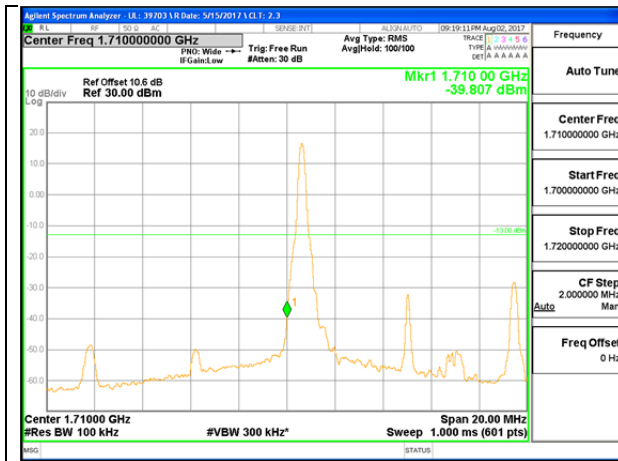

LTE B4 3MHz 16QAM Low Channel 1RB

LTE B4 3MHz 16QAM High Channel 1RB

LTE B4 3MHz 16QAM Low Channel FRB

LTE B4 3MHz 16QAM High Channel FRB

LTE B4 5MHz QPSK Low Channel 1RB

LTE B4 5MHz QPSK High Channel 1RB

LTE B4 5MHz QPSK Low Channel FRB

LTE B4 5MHz QPSK High Channel FRB

LTE B4 5MHz 16QAM Low Channel 1RB

LTE B4 5MHz 16QAM High Channel 1RB

LTE B4 5MHz 16QAM Low Channel FRB

LTE B4 5MHz 16QAM High Channel FRB

LTE B4 10MHz QPSK Low Channel 1RB

LTE B4 10MHz QPSK High Channel 1RB

LTE B4 10MHz QPSK Low Channel FRB

LTE B4 10MHz QPSK High Channel FRB

LTE B4 10MHz 16QAM Low Channel 1RB

LTE B4 10MHz 16QAM High Channel 1RB

LTE B4 10MHz 16QAM Low Channel FRB