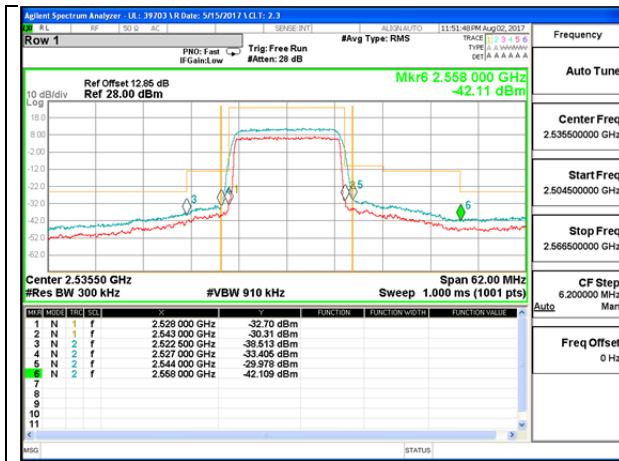

LTE B41 10MHz 16QAM Low Channel 1RB

LTE B41 10MHz 16QAM High Channel 1RB

LTE B41 10MHz 16QAM Low Channel FRB

LTE B41 10MHz 16QAM High Channel FRB

LTE B41 15MHz QPSK Low Channel 1RB

LTE B41 15MHz QPSK High Channel 1RB