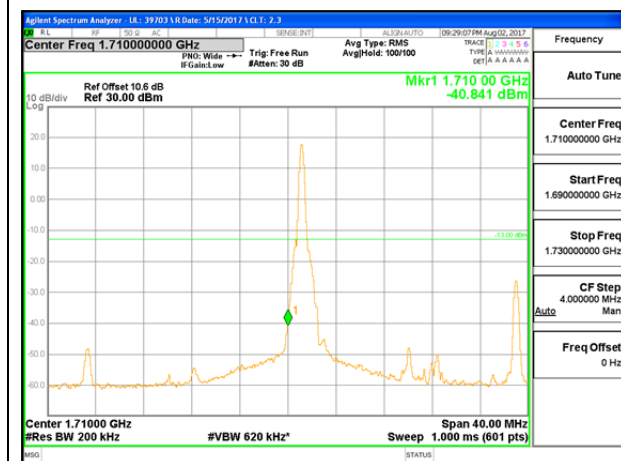

LTE B4 10MHz QPSK High Channel 1RB

LTE B4 10MHz QPSK Low Channel FRB

LTE B4 10MHz QPSK High Channel FRB

LTE B4 10MHz 16QAM Low Channel 1RB

LTE B4 10MHz 16QAM High Channel 1RB

LTE B4 10MHz 16QAM Low Channel FRB

LTE B4 10MHz 16QAM High Channel FRB

LTE B4 15MHz QPSK Low Channel 1RB

LTE B4 15MHz QPSK High Channel 1RB

LTE B4 15MHz QPSK Low Channel FRB

LTE B4 15MHz QPSK High Channel FRB

LTE B4 15MHz 16QAM Low Channel 1RB

LTE B4 15MHz 16QAM High Channel 1RB

LTE B4 15MHz 16QAM Low Channel FRB

LTE B4 15MHz 16QAM High Channel FRB

LTE B4 20MHz QPSK Low Channel 1RB

LTE B4 20MHz QPSK High Channel 1RB

LTE B4 20MHz QPSK Low Channel FRB