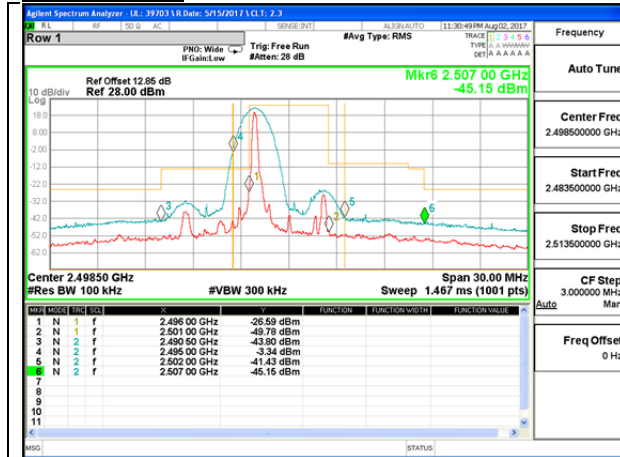

LTE B4 15MHz 16QAM High Channel 1RB

LTE B4 15MHz 16QAM Low Channel FRB

LTE B4 15MHz 16QAM High Channel FRB

LTE B4 20MHz QPSK Low Channel 1RB

LTE B4 20MHz QPSK High Channel 1RB

LTE B4 20MHz QPSK Low Channel FRB

LTE B4 20MHz QPSK High Channel FRB

LTE B4 20MHz 16QAM Low Channel 1RB

LTE B4 20MHz 16QAM High Channel 1RB

LTE B4 20MHz 16QAM Low Channel FRB

LTE B4 20MHz 16QAM High Channel FRB

15.2. EMISSION MASK PLOTS

LTE Band 41