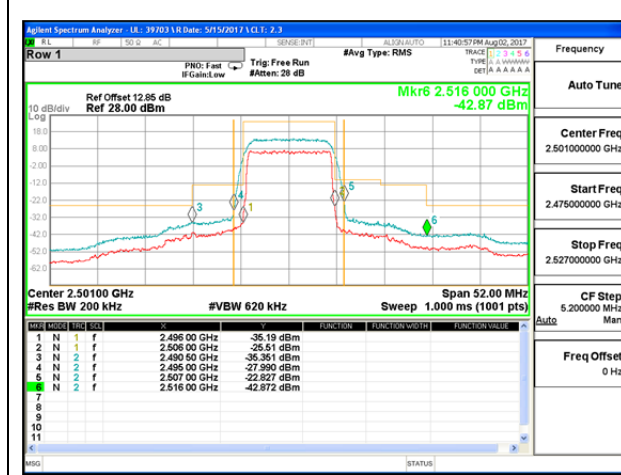

LTE B41 5MHz 16QAM Low Channel FRB

LTE B41 5MHz 16QAM High Channel FRB

LTE B41 10MHz QPSK Low Channel 1RB

LTE B41 10MHz QPSK High Channel 1RB

LTE B41 10MHz QPSK Low Channel FRB

LTE B41 10MHz QPSK High Channel FRB