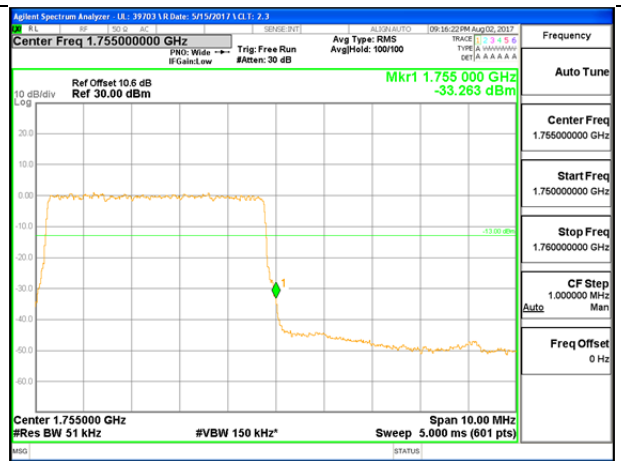

LTE B4 1.4MHz 16QAM Low Channel FRB

LTE B4 1.4MHz 16QAM High Channel FRB

LTE B4 3MHz QPSK Low Channel 1RB

LTE B4 3MHz QPSK High Channel 1RB

LTE B4 3MHz QPSK Low Channel FRB

LTE B4 3MHz QPSK High Channel FRB

LTE B4 3MHz 16QAM Low Channel 1RB

LTE B4 3MHz 16QAM High Channel 1RB

LTE B4 3MHz 16QAM Low Channel FRB

LTE B4 3MHz 16QAM High Channel FRB

LTE B4 5MHz QPSK Low Channel 1RB

LTE B4 5MHz QPSK High Channel 1RB

LTE B4 5MHz QPSK Low Channel FRB

LTE B4 5MHz QPSK High Channel FRB

LTE B4 5MHz 16QAM Low Channel 1RB

LTE B4 5MHz 16QAM High Channel 1RB

LTE B4 5MHz 16QAM Low Channel FRB

LTE B4 5MHz 16QAM High Channel FRB

LTE B4 10MHz QPSK Low Channel 1RB

LTE B4 10MHz QPSK High Channel 1RB

LTE B4 10MHz QPSK Low Channel FRB

LTE B4 10MHz QPSK High Channel FRB

LTE B4 10MHz 16QAM Low Channel 1RB

LTE B4 10MHz 16QAM High Channel 1RB

LTE B4 10MHz 16QAM Low Channel FRB