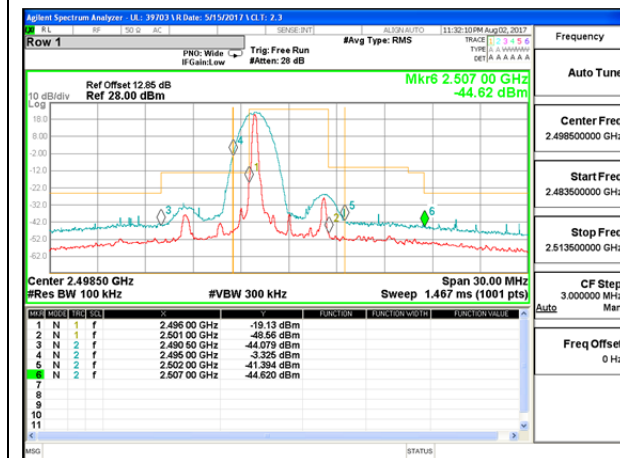

LTE B41 5MHz QPSK Low Channel 1RB

LTE B41 5MHz QPSK High Channel 1RB

LTE B41 5MHz QPSK Low Channel FRB

LTE B41 5MHz QPSK High Channel FRB

LTE B41 5MHz 16QAM Low Channel 1RB

LTE B41 5MHz 16QAM High Channel 1RB