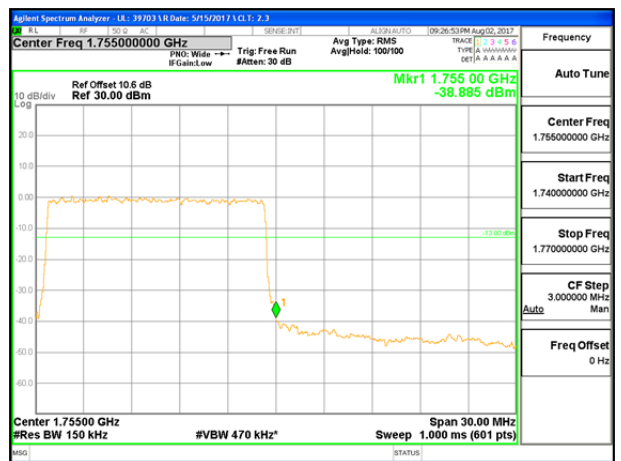

LTE B4 10MHz QPSK High Channel 1RB

LTE B4 10MHz QPSK Low Channel FRB

LTE B4 10MHz QPSK High Channel FRB

LTE B4 10MHz 16QAM Low Channel 1RB

LTE B4 10MHz 16QAM High Channel 1RB

LTE B4 10MHz 16QAM Low Channel FRB

LTE B4 10MHz 16QAM High Channel FRB

LTE B4 15MHz QPSK Low Channel 1RB

LTE B4 15MHz QPSK High Channel 1RB

LTE B4 15MHz QPSK Low Channel FRB

LTE B4 15MHz QPSK High Channel FRB

LTE B4 15MHz 16QAM Low Channel 1RB

LTE B4 15MHz 16QAM High Channel 1RB

LTE B4 15MHz 16QAM Low Channel FRB

LTE B4 15MHz 16QAM High Channel FRB

LTE B4 20MHz QPSK Low Channel 1RB

LTE B4 20MHz QPSK High Channel 1RB

LTE B4 20MHz QPSK Low Channel FRB