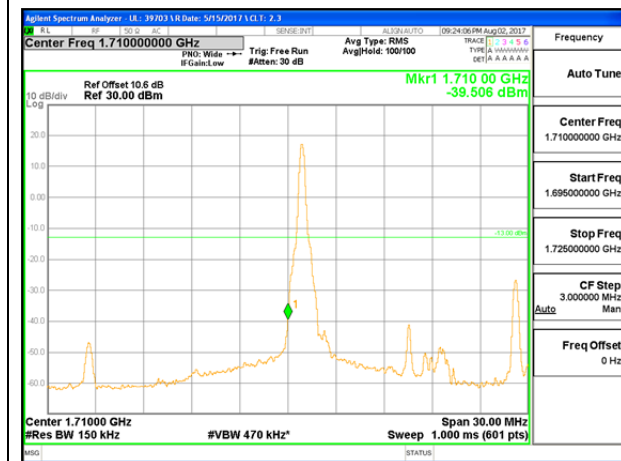

LTE B4 5MHz QPSK High Channel FRB

LTE B4 5MHz 16QAM Low Channel 1RB

LTE B4 5MHz 16QAM High Channel 1RB

LTE B4 5MHz 16QAM Low Channel FRB

LTE B4 5MHz 16QAM High Channel FRB

LTE B4 10MHz QPSK Low Channel 1RB

LTE B4 10MHz QPSK High Channel 1RB

LTE B4 10MHz QPSK Low Channel FRB

LTE B4 10MHz QPSK High Channel FRB

LTE B4 10MHz 16QAM Low Channel 1RB

LTE B4 10MHz 16QAM High Channel 1RB

LTE B4 10MHz 16QAM Low Channel FRB

LTE B4 10MHz 16QAM High Channel FRB

LTE B4 15MHz QPSK Low Channel 1RB

LTE B4 15MHz QPSK High Channel 1RB

LTE B4 15MHz QPSK Low Channel FRB

LTE B4 15MHz QPSK High Channel FRB

LTE B4 15MHz 16QAM Low Channel 1RB

LTE B4 15MHz 16QAM High Channel 1RB

LTE B4 15MHz 16QAM Low Channel FRB

LTE B4 15MHz 16QAM High Channel FRB

LTE B4 20MHz QPSK Low Channel 1RB

LTE B4 20MHz QPSK High Channel 1RB

LTE B4 20MHz QPSK Low Channel FRB