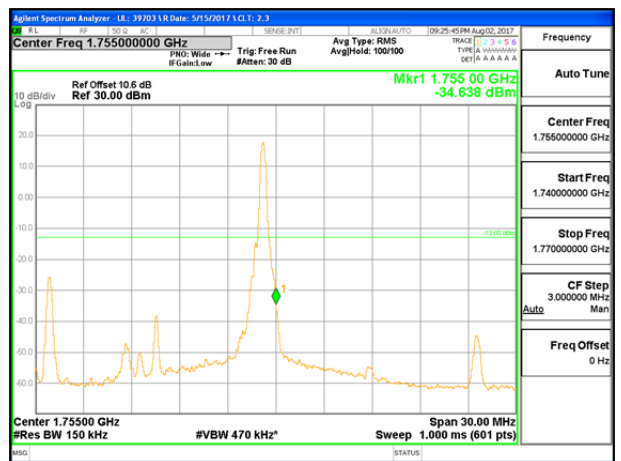

LTE B4 5MHz QPSK High Channel FRB

LTE B4 5MHz 16QAM Low Channel 1RB

LTE B4 5MHz 16QAM High Channel 1RB

LTE B4 5MHz 16QAM Low Channel FRB

LTE B4 5MHz 16QAM High Channel FRB

LTE B4 10MHz QPSK Low Channel 1RB

LTE B4 10MHz QPSK High Channel 1RB

LTE B4 10MHz QPSK Low Channel FRB

LTE B4 10MHz QPSK High Channel FRB

LTE B4 10MHz 16QAM Low Channel 1RB

LTE B4 10MHz 16QAM High Channel 1RB

LTE B4 10MHz 16QAM Low Channel FRB

LTE B4 10MHz 16QAM High Channel FRB

LTE B4 15MHz QPSK Low Channel 1RB

LTE B4 15MHz QPSK High Channel 1RB

LTE B4 15MHz QPSK Low Channel FRB

LTE B4 15MHz QPSK High Channel FRB

LTE B4 15MHz 16QAM Low Channel 1RB

LTE B4 15MHz 16QAM High Channel 1RB

LTE B4 15MHz 16QAM Low Channel FRB

LTE B4 15MHz 16QAM High Channel FRB

LTE B4 20MHz QPSK Low Channel 1RB

LTE B4 20MHz QPSK High Channel 1RB

LTE B4 20MHz QPSK Low Channel FRB