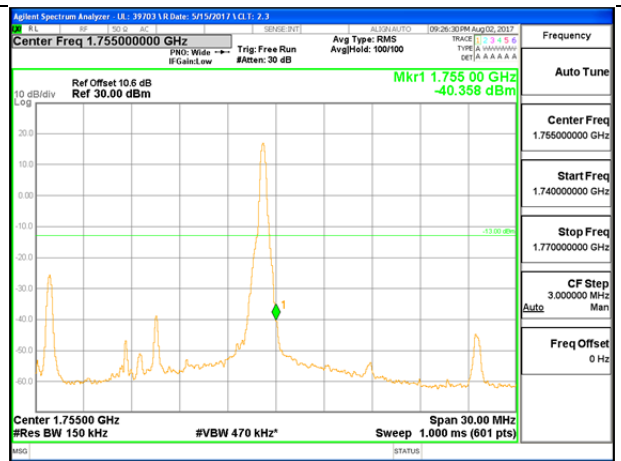

LTE B4 10MHz QPSK High Channel 1RB

LTE B4 10MHz QPSK Low Channel FRB

LTE B4 10MHz QPSK High Channel FRB

LTE B4 10MHz 16QAM Low Channel 1RB

LTE B4 10MHz 16QAM High Channel 1RB

LTE B4 10MHz 16QAM Low Channel FRB

LTE B4 10MHz 16QAM High Channel FRB

LTE B4 15MHz QPSK Low Channel 1RB

LTE B4 15MHz QPSK High Channel 1RB

LTE B4 15MHz QPSK Low Channel FRB

LTE B4 15MHz QPSK High Channel FRB

LTE B4 15MHz 16QAM Low Channel 1RB

LTE B4 15MHz 16QAM High Channel 1RB

LTE B4 15MHz 16QAM Low Channel FRB

LTE B4 15MHz 16QAM High Channel FRB

LTE B4 20MHz QPSK Low Channel 1RB

LTE B4 20MHz QPSK High Channel 1RB

LTE B4 20MHz QPSK Low Channel FRB