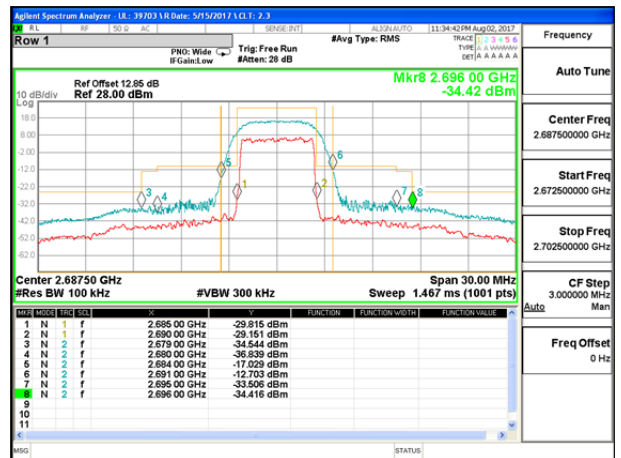

LTE B41 5MHz QPSK High Channel FRB