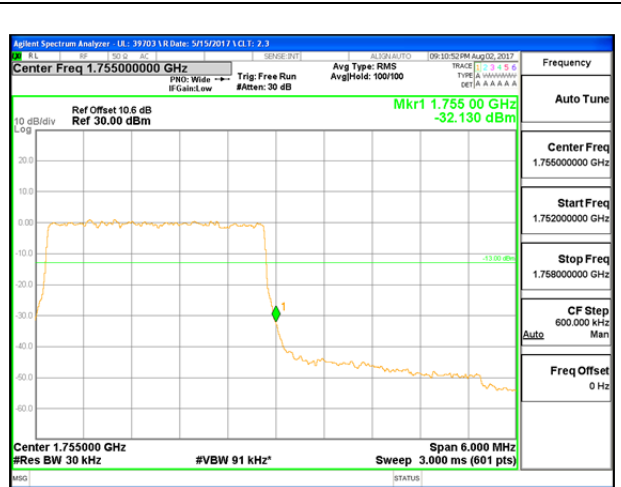

LTE Band 4

LTE B4 1.4MHz QPSK Low Channel 1RB

LTE B4 1.4MHz QPSK High Channel 1RB

LTE B4 1.4MHz QPSK Low Channel FRB

LTE B4 1.4MHz QPSK High Channel FRB

LTE B4 1.4MHz 16QAM Low Channel 1RB

LTE B4 1.4MHz 16QAM High Channel 1RB

LTE B4 1.4MHz 16QAM Low Channel FRB

LTE B4 1.4MHz 16QAM High Channel FRB

LTE B4 3MHz QPSK Low Channel 1RB

LTE B4 3MHz QPSK High Channel 1RB

LTE B4 3MHz QPSK Low Channel FRB

LTE B4 3MHz QPSK High Channel FRB

LTE B4 3MHz 16QAM Low Channel 1RB

LTE B4 3MHz 16QAM High Channel 1RB

LTE B4 3MHz 16QAM Low Channel FRB

LTE B4 3MHz 16QAM High Channel FRB

LTE B4 5MHz QPSK Low Channel 1RB

LTE B4 5MHz QPSK High Channel 1RB

LTE B4 5MHz QPSK Low Channel FRB

LTE B4 5MHz QPSK High Channel FRB

LTE B4 5MHz 16QAM Low Channel 1RB

LTE B4 5MHz 16QAM High Channel 1RB

LTE B4 5MHz 16QAM Low Channel FRB

LTE B4 5MHz 16QAM High Channel FRB

LTE B4 10MHz QPSK Low Channel 1RB