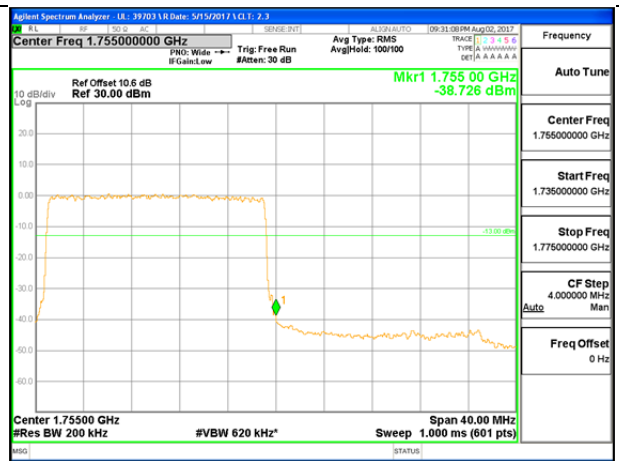

LTE B4 10MHz 16QAM High Channel FRB

LTE B4 15MHz QPSK Low Channel 1RB

LTE B4 15MHz QPSK High Channel 1RB

LTE B4 15MHz QPSK Low Channel FRB

LTE B4 15MHz QPSK High Channel FRB

LTE B4 15MHz 16QAM Low Channel 1RB

LTE B4 15MHz 16QAM High Channel 1RB

LTE B4 15MHz 16QAM Low Channel FRB

LTE B4 15MHz 16QAM High Channel FRB

LTE B4 20MHz QPSK Low Channel 1RB

LTE B4 20MHz QPSK High Channel 1RB

LTE B4 20MHz QPSK Low Channel FRB

LTE B4 20MHz QPSK High Channel FRB

LTE B4 20MHz 16QAM Low Channel 1RB

LTE B4 20MHz 16QAM High Channel 1RB

LTE B4 20MHz 16QAM Low Channel FRB

LTE B4 20MHz 16QAM High Channel FRB

15.2. EMISSION MASK PLOTS

LTE Band 41