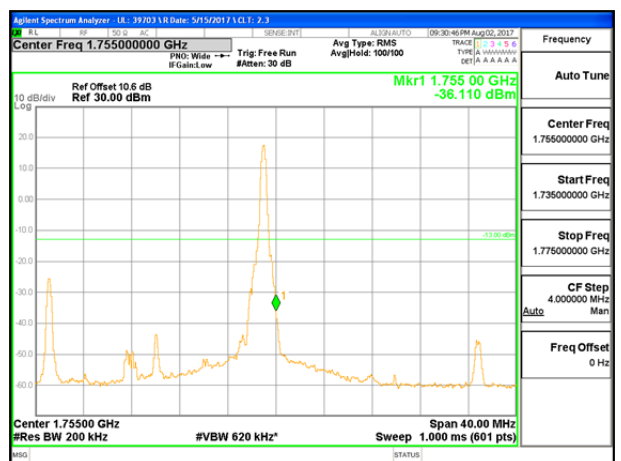

LTE B4 10MHz 16QAM High Channel FRB

LTE B4 15MHz QPSK Low Channel 1RB

LTE B4 15MHz QPSK High Channel 1RB

LTE B4 15MHz QPSK Low Channel FRB

LTE B4 15MHz QPSK High Channel FRB

LTE B4 15MHz 16QAM Low Channel 1RB

LTE B4 15MHz 16QAM High Channel 1RB

LTE B4 15MHz 16QAM Low Channel FRB

LTE B4 15MHz 16QAM High Channel FRB

LTE B4 20MHz QPSK Low Channel 1RB

LTE B4 20MHz QPSK High Channel 1RB

LTE B4 20MHz QPSK Low Channel FRB

LTE B4 20MHz QPSK High Channel FRB

LTE B4 20MHz 16QAM Low Channel 1RB

LTE B4 20MHz 16QAM High Channel 1RB

LTE B4 20MHz 16QAM Low Channel FRB

LTE B4 20MHz 16QAM High Channel FRB

15.2. EMISSION MASK PLOTS

LTE Band 41