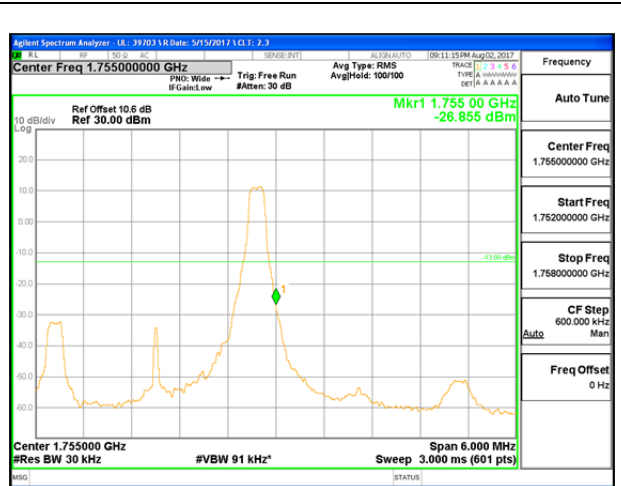

LTE Band 4

LTE B4 1.4MHz QPSK Low Channel 1RB

LTE B4 1.4MHz QPSK High Channel 1RB

LTE B4 1.4MHz QPSK Low Channel FRB

LTE B4 1.4MHz QPSK High Channel FRB

LTE B4 1.4MHz 16QAM Low Channel 1RB

LTE B4 1.4MHz 16QAM High Channel 1RB

LTE B4 1.4MHz 16QAM Low Channel FRB

LTE B4 1.4MHz 16QAM High Channel FRB

LTE B4 3MHz QPSK Low Channel 1RB

LTE B4 3MHz QPSK High Channel 1RB

LTE B4 3MHz QPSK Low Channel FRB

LTE B4 3MHz QPSK High Channel FRB

LTE B4 3MHz 16QAM Low Channel 1RB

LTE B4 3MHz 16QAM High Channel 1RB

LTE B4 3MHz 16QAM Low Channel FRB

LTE B4 3MHz 16QAM High Channel FRB

LTE B4 5MHz QPSK Low Channel 1RB

LTE B4 5MHz QPSK High Channel 1RB

LTE B4 5MHz QPSK Low Channel FRB