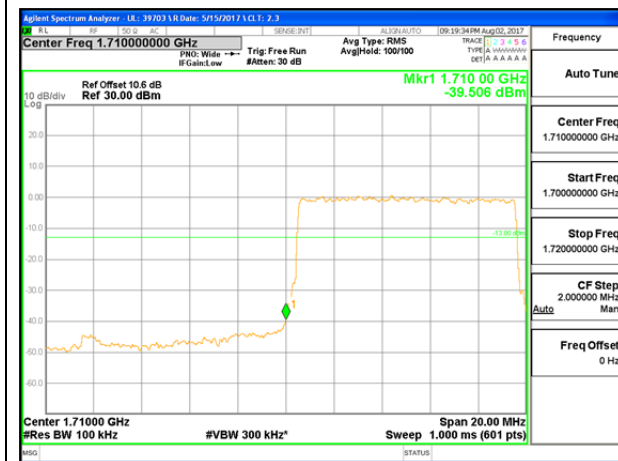

LTE B4 3MHz 16QAM Low Channel 1RB

LTE B4 3MHz 16QAM High Channel 1RB

LTE B4 3MHz 16QAM Low Channel FRB

LTE B4 3MHz 16QAM High Channel FRB

LTE B4 5MHz QPSK Low Channel 1RB

LTE B4 5MHz QPSK High Channel 1RB

LTE B4 5MHz QPSK Low Channel FRB

LTE B4 5MHz QPSK High Channel FRB

LTE B4 5MHz 16QAM Low Channel 1RB

LTE B4 5MHz 16QAM High Channel 1RB

LTE B4 5MHz 16QAM Low Channel FRB

LTE B4 5MHz 16QAM High Channel FRB

LTE B4 10MHz QPSK Low Channel 1RB

LTE B4 10MHz QPSK High Channel 1RB

LTE B4 10MHz QPSK Low Channel FRB

LTE B4 10MHz QPSK High Channel FRB

LTE B4 10MHz 16QAM Low Channel 1RB

LTE B4 10MHz 16QAM High Channel 1RB

LTE B4 10MHz 16QAM Low Channel FRB

LTE B4 10MHz 16QAM High Channel FRB

LTE B4 15MHz QPSK Low Channel 1RB

LTE B4 15MHz QPSK High Channel 1RB

LTE B4 15MHz QPSK Low Channel FRB

LTE B4 15MHz QPSK High Channel FRB

LTE B4 15MHz 16QAM Low Channel 1RB