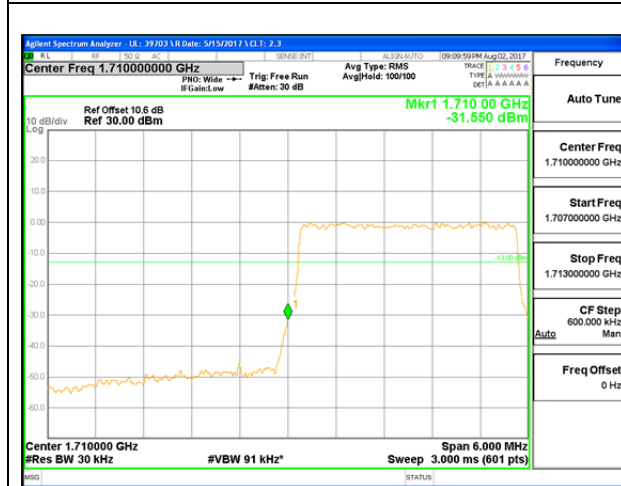

LTE Band 4

LTE B4 1.4MHz QPSK Low Channel 1RB

LTE B4 1.4MHz QPSK High Channel 1RB

LTE B4 1.4MHz QPSK Low Channel FRB

LTE B4 1.4MHz QPSK High Channel FRB

LTE B4 1.4MHz 16QAM Low Channel 1RB

LTE B4 1.4MHz 16QAM High Channel 1RB

LTE B4 1.4MHz 16QAM Low Channel FRB

LTE B4 1.4MHz 16QAM High Channel FRB

LTE B4 3MHz QPSK Low Channel 1RB

LTE B4 3MHz QPSK High Channel 1RB

LTE B4 3MHz QPSK Low Channel FRB

LTE B4 3MHz QPSK High Channel FRB

LTE B4 3MHz 16QAM Low Channel 1RB

LTE B4 3MHz 16QAM High Channel 1RB

LTE B4 3MHz 16QAM Low Channel FRB

LTE B4 3MHz 16QAM High Channel FRB

LTE B4 5MHz QPSK Low Channel 1RB

LTE B4 5MHz QPSK High Channel 1RB

LTE B4 5MHz QPSK Low Channel FRB

LTE B4 5MHz QPSK High Channel FRB

LTE B4 5MHz 16QAM Low Channel 1RB

LTE B4 5MHz 16QAM High Channel 1RB

LTE B4 5MHz 16QAM Low Channel FRB

LTE B4 5MHz 16QAM High Channel FRB

LTE B4 10MHz QPSK Low Channel 1RB