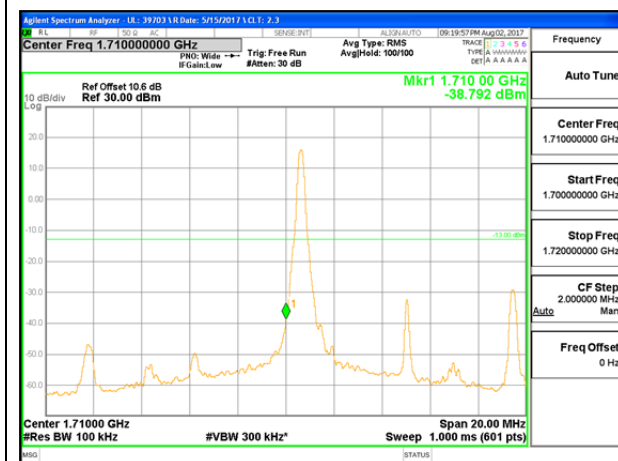

LTE B4 5MHz QPSK High Channel FRB

LTE B4 5MHz 16QAM Low Channel 1RB

LTE B4 5MHz 16QAM High Channel 1RB

LTE B4 5MHz 16QAM Low Channel FRB

LTE B4 5MHz 16QAM High Channel FRB

LTE B4 10MHz QPSK Low Channel 1RB

LTE B4 10MHz QPSK High Channel 1RB

LTE B4 10MHz QPSK Low Channel FRB

LTE B4 10MHz QPSK High Channel FRB

LTE B4 10MHz 16QAM Low Channel 1RB

LTE B4 10MHz 16QAM High Channel 1RB

LTE B4 10MHz 16QAM Low Channel FRB