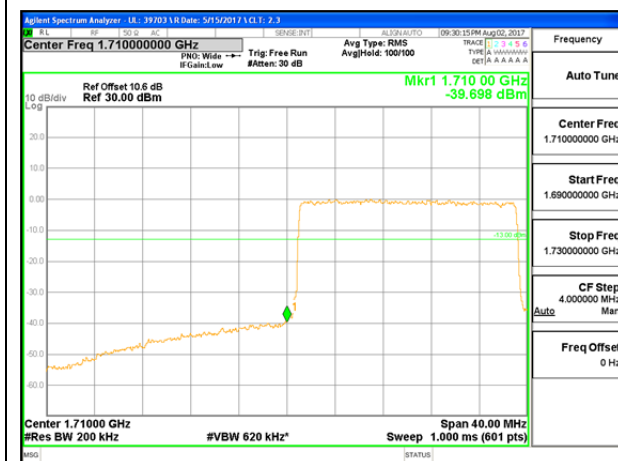

LTE B4 10MHz 16QAM High Channel FRB

LTE B4 15MHz QPSK Low Channel 1RB

LTE B4 15MHz QPSK High Channel 1RB

LTE B4 15MHz QPSK Low Channel FRB

LTE B4 15MHz QPSK High Channel FRB

LTE B4 15MHz 16QAM Low Channel 1RB

LTE B4 15MHz 16QAM High Channel 1RB

LTE B4 15MHz 16QAM Low Channel FRB

LTE B4 15MHz 16QAM High Channel FRB

LTE B4 20MHz QPSK Low Channel 1RB

LTE B4 20MHz QPSK High Channel 1RB

LTE B4 20MHz QPSK Low Channel FRB

LTE B4 20MHz QPSK High Channel FRB

LTE B4 20MHz 16QAM Low Channel 1RB

LTE B4 20MHz 16QAM High Channel 1RB

LTE B4 20MHz 16QAM Low Channel FRB

LTE B4 20MHz 16QAM High Channel FRB

15.2. EMISSION MASK PLOTS

LTE Band 41