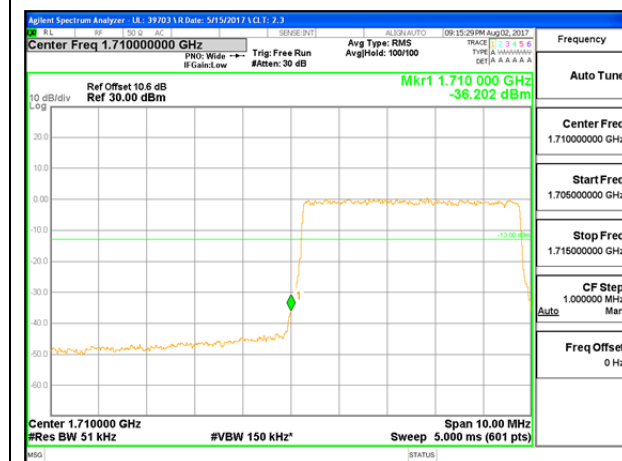

LTE B4 1.4MHz 16QAM Low Channel FRB

LTE B4 1.4MHz 16QAM High Channel FRB

LTE B4 3MHz QPSK Low Channel 1RB

LTE B4 3MHz QPSK High Channel 1RB

LTE B4 3MHz QPSK Low Channel FRB

LTE B4 3MHz QPSK High Channel FRB

LTE B4 3MHz 16QAM Low Channel 1RB

LTE B4 3MHz 16QAM High Channel 1RB

LTE B4 3MHz 16QAM Low Channel FRB

LTE B4 3MHz 16QAM High Channel FRB

LTE B4 5MHz QPSK Low Channel 1RB

LTE B4 5MHz QPSK High Channel 1RB

LTE B4 5MHz QPSK Low Channel FRB

LTE B4 5MHz QPSK High Channel FRB

LTE B4 5MHz 16QAM Low Channel 1RB

LTE B4 5MHz 16QAM High Channel 1RB

LTE B4 5MHz 16QAM Low Channel FRB

LTE B4 5MHz 16QAM High Channel FRB

LTE B4 10MHz QPSK Low Channel 1RB

LTE B4 10MHz QPSK High Channel 1RB

LTE B4 10MHz QPSK Low Channel FRB

LTE B4 10MHz QPSK High Channel FRB

LTE B4 10MHz 16QAM Low Channel 1RB

LTE B4 10MHz 16QAM High Channel 1RB

LTE B4 10MHz 16QAM Low Channel FRB