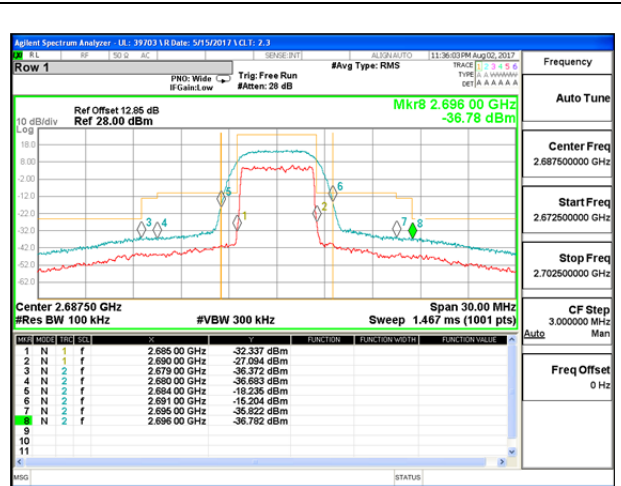

LTE B41 5MHz 16QAM High Channel FRB