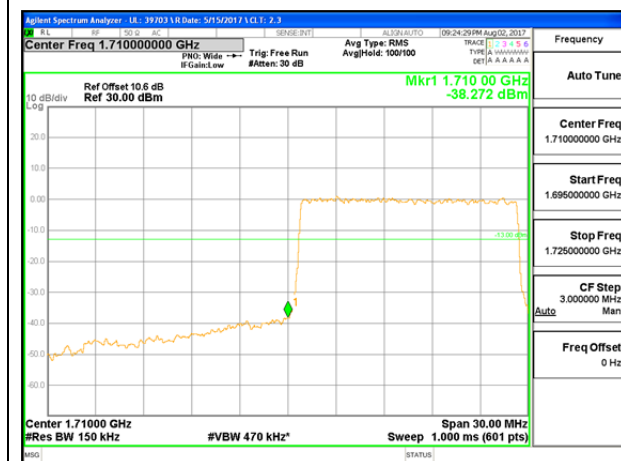

LTE B4 5MHz QPSK High Channel FRB

LTE B4 5MHz 16QAM Low Channel 1RB

LTE B4 5MHz 16QAM High Channel 1RB

LTE B4 5MHz 16QAM Low Channel FRB

LTE B4 5MHz 16QAM High Channel FRB

LTE B4 10MHz QPSK Low Channel 1RB

LTE B4 10MHz QPSK High Channel 1RB

LTE B4 10MHz QPSK Low Channel FRB

LTE B4 10MHz QPSK High Channel FRB

LTE B4 10MHz 16QAM Low Channel 1RB

LTE B4 10MHz 16QAM High Channel 1RB

LTE B4 10MHz 16QAM Low Channel FRB

LTE B4 10MHz 16QAM High Channel FRB

LTE B4 15MHz QPSK Low Channel 1RB

LTE B4 15MHz QPSK High Channel 1RB

LTE B4 15MHz QPSK Low Channel FRB

LTE B4 15MHz QPSK High Channel FRB

LTE B4 15MHz 16QAM Low Channel 1RB

LTE B4 15MHz 16QAM High Channel 1RB

LTE B4 15MHz 16QAM Low Channel FRB

LTE B4 15MHz 16QAM High Channel FRB

LTE B4 20MHz QPSK Low Channel 1RB

LTE B4 20MHz QPSK High Channel 1RB

LTE B4 20MHz QPSK Low Channel FRB