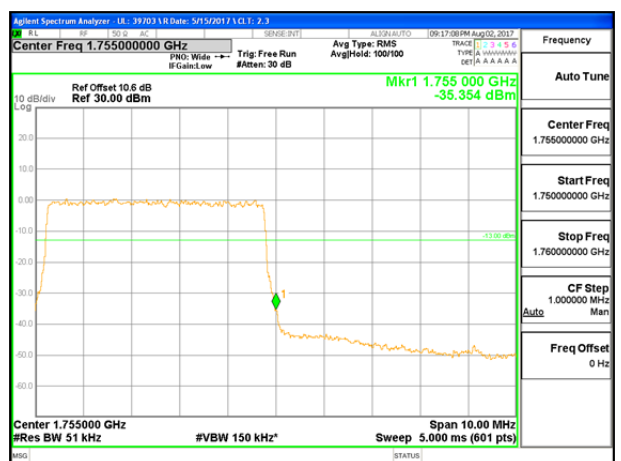

LTE B4 3MHz 16QAM Low Channel 1RB

LTE B4 3MHz 16QAM High Channel 1RB

LTE B4 3MHz 16QAM Low Channel FRB

LTE B4 3MHz 16QAM High Channel FRB

LTE B4 5MHz QPSK Low Channel 1RB

LTE B4 5MHz QPSK High Channel 1RB

LTE B4 5MHz QPSK Low Channel FRB

LTE B4 5MHz QPSK High Channel FRB

LTE B4 5MHz 16QAM Low Channel 1RB

LTE B4 5MHz 16QAM High Channel 1RB

LTE B4 5MHz 16QAM Low Channel FRB

LTE B4 5MHz 16QAM High Channel FRB

LTE B4 10MHz QPSK Low Channel 1RB

LTE B4 10MHz QPSK High Channel 1RB

LTE B4 10MHz QPSK Low Channel FRB

LTE B4 10MHz QPSK High Channel FRB

LTE B4 10MHz 16QAM Low Channel 1RB

LTE B4 10MHz 16QAM High Channel 1RB

LTE B4 10MHz 16QAM Low Channel FRB

LTE B4 10MHz 16QAM High Channel FRB

LTE B4 15MHz QPSK Low Channel 1RB

LTE B4 15MHz QPSK High Channel 1RB

LTE B4 15MHz QPSK Low Channel FRB

LTE B4 15MHz QPSK High Channel FRB

LTE B4 15MHz 16QAM Low Channel 1RB