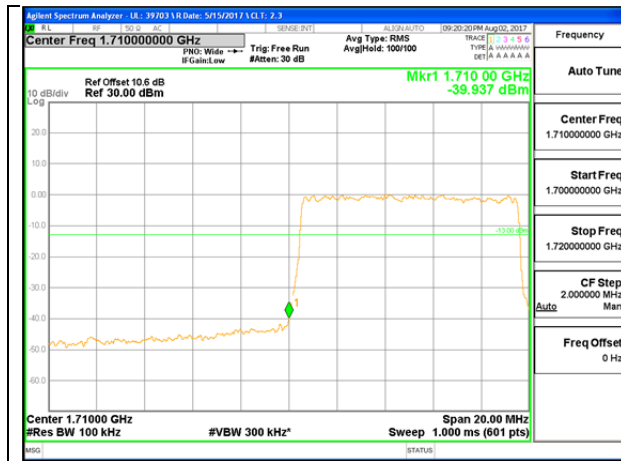

LTE B4 5MHz QPSK High Channel FRB

LTE B4 5MHz 16QAM Low Channel 1RB

LTE B4 5MHz 16QAM High Channel 1RB

LTE B4 5MHz 16QAM Low Channel FRB

LTE B4 5MHz 16QAM High Channel FRB

LTE B4 10MHz QPSK Low Channel 1RB

LTE B4 10MHz QPSK High Channel 1RB

LTE B4 10MHz QPSK Low Channel FRB

LTE B4 10MHz QPSK High Channel FRB

LTE B4 10MHz 16QAM Low Channel 1RB

LTE B4 10MHz 16QAM High Channel 1RB

LTE B4 10MHz 16QAM Low Channel FRB

LTE B4 10MHz 16QAM High Channel FRB

LTE B4 15MHz QPSK Low Channel 1RB

LTE B4 15MHz QPSK High Channel 1RB

LTE B4 15MHz QPSK Low Channel FRB

LTE B4 15MHz QPSK High Channel FRB

LTE B4 15MHz 16QAM Low Channel 1RB

LTE B4 15MHz 16QAM High Channel 1RB

LTE B4 15MHz 16QAM Low Channel FRB

LTE B4 15MHz 16QAM High Channel FRB

LTE B4 20MHz QPSK Low Channel 1RB

LTE B4 20MHz QPSK High Channel 1RB

LTE B4 20MHz QPSK Low Channel FRB