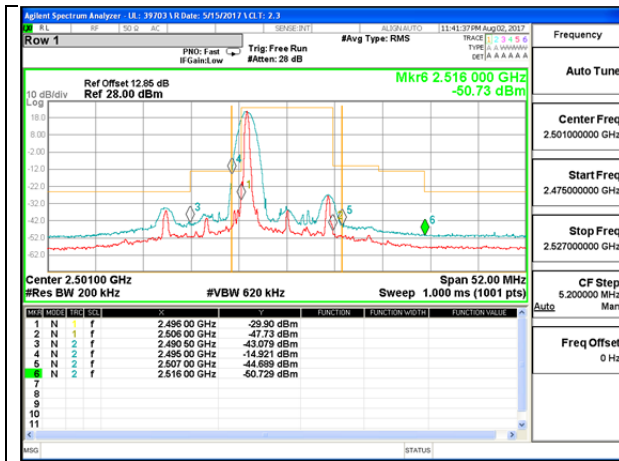

LTE B41 5MHz 16QAM Low Channel FRB

LTE B41 5MHz 16QAM High Channel FRB

LTE B41 10MHz QPSK Low Channel 1RB

LTE B41 10MHz QPSK High Channel 1RB

LTE B41 10MHz QPSK Low Channel FRB

LTE B41 10MHz QPSK High Channel FRB