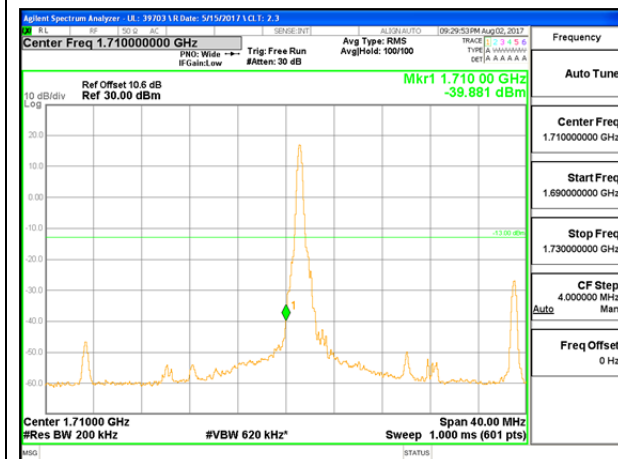

LTE B4 20MHz 16QAM Low Channel 1RB