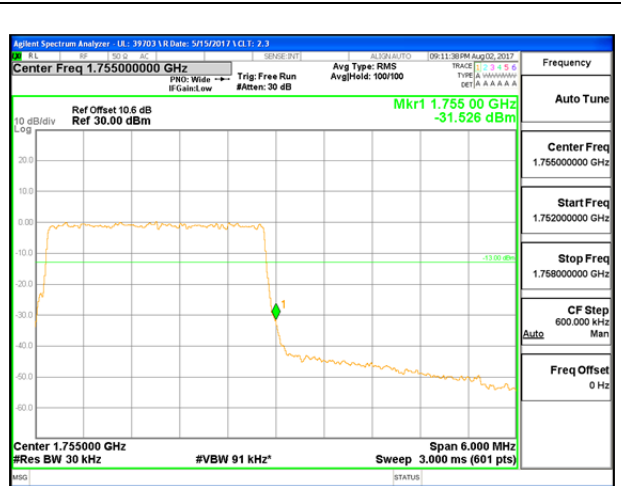

LTE Band 4

LTE B4 1.4MHz QPSK Low Channel 1RB

LTE B4 1.4MHz QPSK High Channel 1RB

LTE B4 1.4MHz QPSK Low Channel FRB

LTE B4 1.4MHz QPSK High Channel FRB

LTE B4 1.4MHz 16QAM Low Channel 1RB

LTE B4 1.4MHz 16QAM High Channel 1RB

LTE B4 1.4MHz 16QAM Low Channel FRB

LTE B4 1.4MHz 16QAM High Channel FRB

LTE B4 3MHz QPSK Low Channel 1RB

LTE B4 3MHz QPSK High Channel 1RB

LTE B4 3MHz QPSK Low Channel FRB

LTE B4 3MHz QPSK High Channel FRB

LTE B4 3MHz 16QAM Low Channel 1RB

LTE B4 3MHz 16QAM High Channel 1RB

LTE B4 3MHz 16QAM Low Channel FRB

LTE B4 3MHz 16QAM High Channel FRB

LTE B4 5MHz QPSK Low Channel 1RB

LTE B4 5MHz QPSK High Channel 1RB

LTE B4 5MHz QPSK Low Channel FRB

LTE B4 5MHz QPSK High Channel FRB

LTE B4 5MHz 16QAM Low Channel 1RB

LTE B4 5MHz 16QAM High Channel 1RB

LTE B4 5MHz 16QAM Low Channel FRB

LTE B4 5MHz 16QAM High Channel FRB

LTE B4 10MHz QPSK Low Channel 1RB