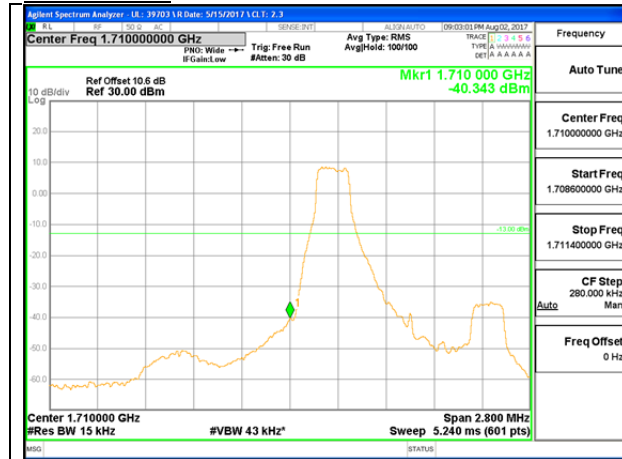

LTE Band 4

LTE B4 1.4MHz QPSK Low Channel 1RB

LTE B4 1.4MHz QPSK High Channel 1RB

LTE B4 1.4MHz QPSK Low Channel FRB

LTE B4 1.4MHz QPSK High Channel FRB

LTE B4 1.4MHz 16QAM Low Channel 1RB

LTE B4 1.4MHz 16QAM High Channel 1RB

LTE B4 1.4MHz 16QAM Low Channel FRB

LTE B4 1.4MHz 16QAM High Channel FRB

LTE B4 3MHz QPSK Low Channel 1RB

LTE B4 3MHz QPSK High Channel 1RB

LTE B4 3MHz QPSK Low Channel FRB

LTE B4 3MHz QPSK High Channel FRB

LTE B4 3MHz 16QAM Low Channel 1RB

LTE B4 3MHz 16QAM High Channel 1RB

LTE B4 3MHz 16QAM Low Channel FRB

LTE B4 3MHz 16QAM High Channel FRB

LTE B4 5MHz QPSK Low Channel 1RB

LTE B4 5MHz QPSK High Channel 1RB

LTE B4 5MHz QPSK Low Channel FRB