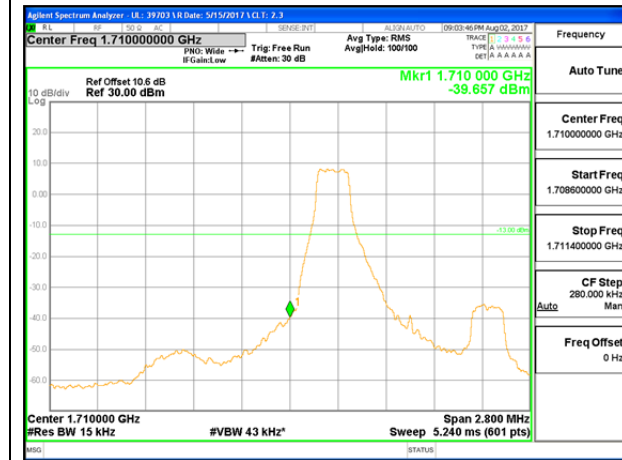

LTE Band 4

LTE B4 1.4MHz QPSK Low Channel 1RB

LTE B4 1.4MHz QPSK High Channel 1RB

LTE B4 1.4MHz QPSK Low Channel FRB

LTE B4 1.4MHz QPSK High Channel FRB

LTE B4 1.4MHz 16QAM Low Channel 1RB

LTE B4 1.4MHz 16QAM High Channel 1RB

LTE B4 1.4MHz 16QAM Low Channel FRB

LTE B4 1.4MHz 16QAM High Channel FRB

LTE B4 3MHz QPSK Low Channel 1RB

LTE B4 3MHz QPSK High Channel 1RB

LTE B4 3MHz QPSK Low Channel FRB

LTE B4 3MHz QPSK High Channel FRB

LTE B4 3MHz 16QAM Low Channel 1RB

LTE B4 3MHz 16QAM High Channel 1RB

LTE B4 3MHz 16QAM Low Channel FRB

LTE B4 3MHz 16QAM High Channel FRB

LTE B4 5MHz QPSK Low Channel 1RB

LTE B4 5MHz QPSK High Channel 1RB

LTE B4 5MHz QPSK Low Channel FRB