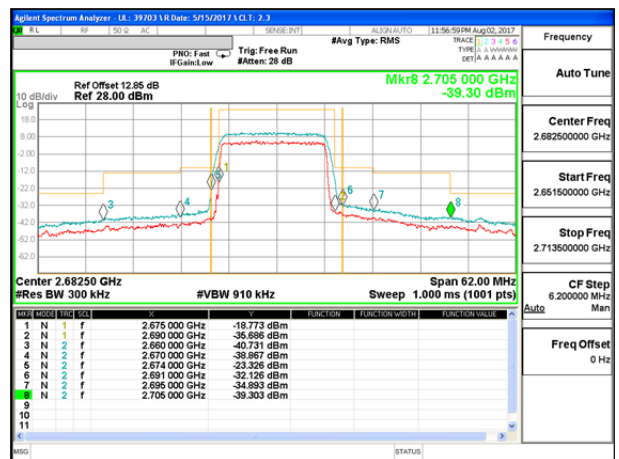

LTE B41 15MHz QPSK Low Channel FRB

LTE B41 15MHz QPSK High Channel FRB

LTE B41 15MHz 16QAM Low Channel 1RB

LTE B41 15MHz 16QAM High Channel 1RB

LTE B41 15MHz 16QAM Low Channel FRB

LTE B41 15MHz 16QAM High Channel FRB