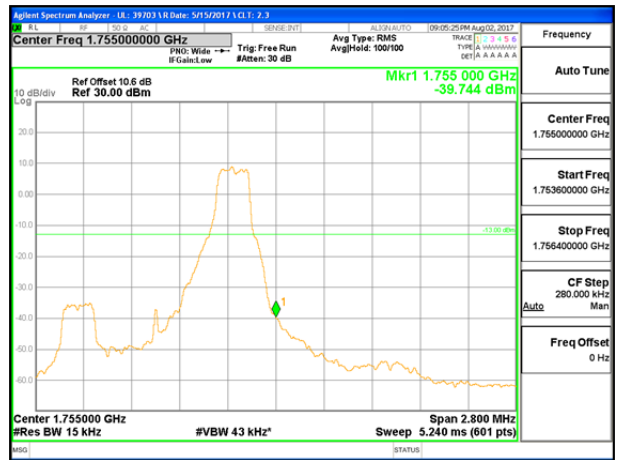

LTE Band 4

LTE B4 1.4MHz QPSK Low Channel 1RB

LTE B4 1.4MHz QPSK High Channel 1RB

LTE B4 1.4MHz QPSK Low Channel FRB

LTE B4 1.4MHz QPSK High Channel FRB

LTE B4 1.4MHz 16QAM Low Channel 1RB

LTE B4 1.4MHz 16QAM High Channel 1RB

LTE B4 1.4MHz 16QAM Low Channel FRB

LTE B4 1.4MHz 16QAM High Channel FRB

LTE B4 3MHz QPSK Low Channel 1RB

LTE B4 3MHz QPSK High Channel 1RB

LTE B4 3MHz QPSK Low Channel FRB

LTE B4 3MHz QPSK High Channel FRB

LTE B4 3MHz 16QAM Low Channel 1RB

LTE B4 3MHz 16QAM High Channel 1RB

LTE B4 3MHz 16QAM Low Channel FRB

LTE B4 3MHz 16QAM High Channel FRB

LTE B4 5MHz QPSK Low Channel 1RB

LTE B4 5MHz QPSK High Channel 1RB

LTE B4 5MHz QPSK Low Channel FRB