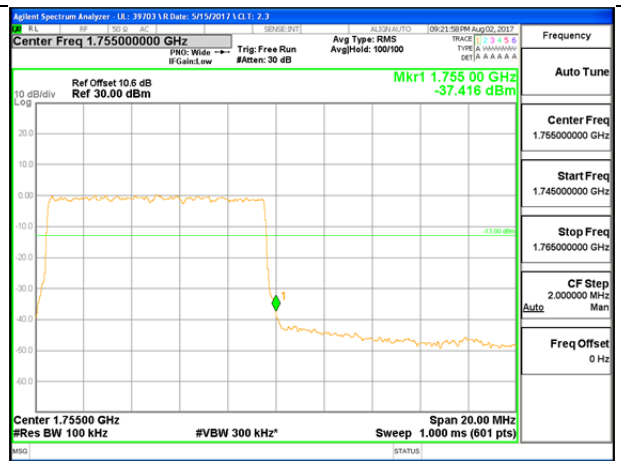

LTE B4 5MHz QPSK High Channel FRB

LTE B4 5MHz 16QAM Low Channel 1RB

LTE B4 5MHz 16QAM High Channel 1RB

LTE B4 5MHz 16QAM Low Channel FRB

LTE B4 5MHz 16QAM High Channel FRB

LTE B4 10MHz QPSK Low Channel 1RB

LTE B4 10MHz QPSK High Channel 1RB

LTE B4 10MHz QPSK Low Channel FRB

LTE B4 10MHz QPSK High Channel FRB

LTE B4 10MHz 16QAM Low Channel 1RB

LTE B4 10MHz 16QAM High Channel 1RB

LTE B4 10MHz 16QAM Low Channel FRB

LTE B4 10MHz 16QAM High Channel FRB

LTE B4 15MHz QPSK Low Channel 1RB

LTE B4 15MHz QPSK High Channel 1RB

LTE B4 15MHz QPSK Low Channel FRB

LTE B4 15MHz QPSK High Channel FRB

LTE B4 15MHz 16QAM Low Channel 1RB

LTE B4 15MHz 16QAM High Channel 1RB

LTE B4 15MHz 16QAM Low Channel FRB

LTE B4 15MHz 16QAM High Channel FRB

LTE B4 20MHz QPSK Low Channel 1RB

LTE B4 20MHz QPSK High Channel 1RB

LTE B4 20MHz QPSK Low Channel FRB