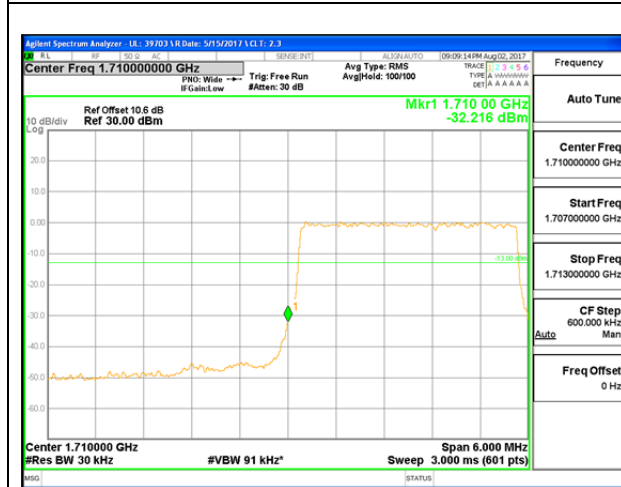

LTE Band 4

LTE B4 1.4MHz QPSK Low Channel 1RB

LTE B4 1.4MHz QPSK High Channel 1RB

LTE B4 1.4MHz QPSK Low Channel FRB

LTE B4 1.4MHz QPSK High Channel FRB

LTE B4 1.4MHz 16QAM Low Channel 1RB

LTE B4 1.4MHz 16QAM High Channel 1RB

LTE B4 1.4MHz 16QAM Low Channel FRB

LTE B4 1.4MHz 16QAM High Channel FRB

LTE B4 3MHz QPSK Low Channel 1RB

LTE B4 3MHz QPSK High Channel 1RB

LTE B4 3MHz QPSK Low Channel FRB

LTE B4 3MHz QPSK High Channel FRB

LTE B4 3MHz 16QAM Low Channel 1RB

LTE B4 3MHz 16QAM High Channel 1RB

LTE B4 3MHz 16QAM Low Channel FRB

LTE B4 3MHz 16QAM High Channel FRB

LTE B4 5MHz QPSK Low Channel 1RB

LTE B4 5MHz QPSK High Channel 1RB

LTE B4 5MHz QPSK Low Channel FRB

LTE B4 5MHz QPSK High Channel FRB

LTE B4 5MHz 16QAM Low Channel 1RB

LTE B4 5MHz 16QAM High Channel 1RB

LTE B4 5MHz 16QAM Low Channel FRB

LTE B4 5MHz 16QAM High Channel FRB

LTE B4 10MHz QPSK Low Channel 1RB