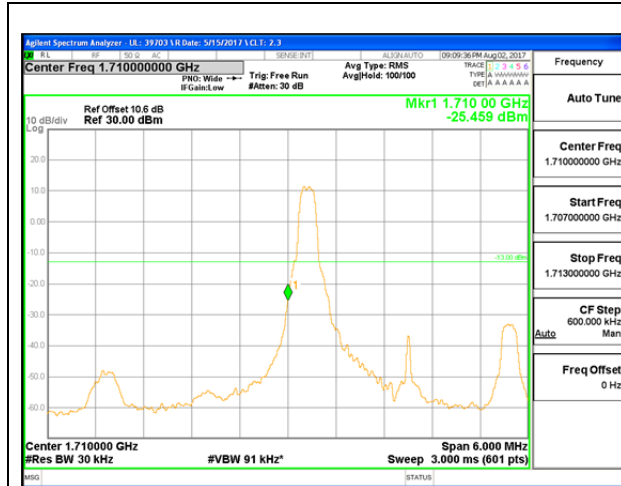

LTE Band 4

LTE B4 1.4MHz QPSK Low Channel 1RB

LTE B4 1.4MHz QPSK High Channel 1RB

LTE B4 1.4MHz QPSK Low Channel FRB

LTE B4 1.4MHz QPSK High Channel FRB

LTE B4 1.4MHz 16QAM Low Channel 1RB

LTE B4 1.4MHz 16QAM High Channel 1RB

LTE B4 1.4MHz 16QAM Low Channel FRB

LTE B4 1.4MHz 16QAM High Channel FRB

LTE B4 3MHz QPSK Low Channel 1RB

LTE B4 3MHz QPSK High Channel 1RB

LTE B4 3MHz QPSK Low Channel FRB

LTE B4 3MHz QPSK High Channel FRB

LTE B4 3MHz 16QAM Low Channel 1RB

LTE B4 3MHz 16QAM High Channel 1RB

LTE B4 3MHz 16QAM Low Channel FRB

LTE B4 3MHz 16QAM High Channel FRB

LTE B4 5MHz QPSK Low Channel 1RB

LTE B4 5MHz QPSK High Channel 1RB

LTE B4 5MHz QPSK Low Channel FRB