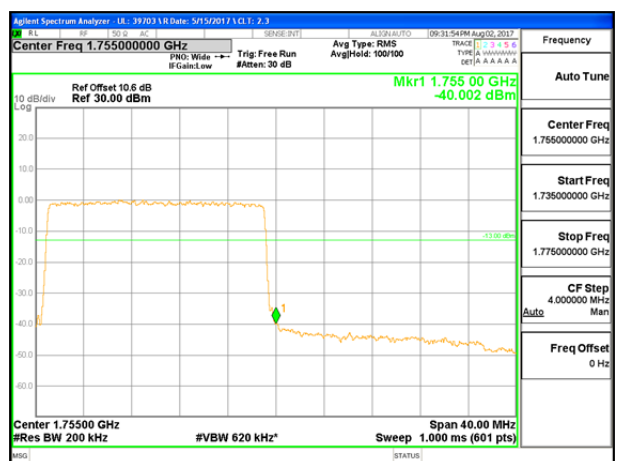

LTE B4 15MHz 16QAM High Channel 1RB

LTE B4 15MHz 16QAM Low Channel FRB

LTE B4 15MHz 16QAM High Channel FRB

LTE B4 20MHz QPSK Low Channel 1RB

LTE B4 20MHz QPSK High Channel 1RB

LTE B4 20MHz QPSK Low Channel FRB

LTE B4 20MHz QPSK High Channel FRB

LTE B4 20MHz 16QAM Low Channel 1RB

LTE B4 20MHz 16QAM High Channel 1RB

LTE B4 20MHz 16QAM Low Channel FRB

LTE B4 20MHz 16QAM High Channel FRB

15.2. EMISSION MASK PLOTS

LTE Band 41