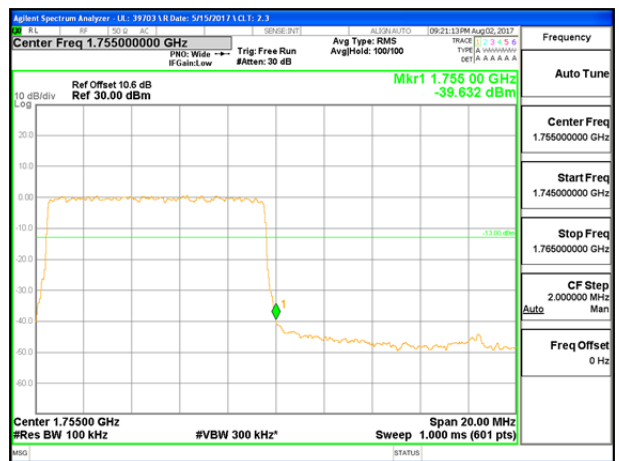

LTE B4 3MHz 16QAM Low Channel 1RB

LTE B4 3MHz 16QAM High Channel 1RB

LTE B4 3MHz 16QAM Low Channel FRB

LTE B4 3MHz 16QAM High Channel FRB

LTE B4 5MHz QPSK Low Channel 1RB

LTE B4 5MHz QPSK High Channel 1RB

LTE B4 5MHz QPSK Low Channel FRB

LTE B4 5MHz QPSK High Channel FRB

LTE B4 5MHz 16QAM Low Channel 1RB

LTE B4 5MHz 16QAM High Channel 1RB

LTE B4 5MHz 16QAM Low Channel FRB

LTE B4 5MHz 16QAM High Channel FRB

LTE B4 10MHz QPSK Low Channel 1RB

LTE B4 10MHz QPSK High Channel 1RB

LTE B4 10MHz QPSK Low Channel FRB

LTE B4 10MHz QPSK High Channel FRB

LTE B4 10MHz 16QAM Low Channel 1RB

LTE B4 10MHz 16QAM High Channel 1RB

LTE B4 10MHz 16QAM Low Channel FRB

LTE B4 10MHz 16QAM High Channel FRB

LTE B4 15MHz QPSK Low Channel 1RB

LTE B4 15MHz QPSK High Channel 1RB

LTE B4 15MHz QPSK Low Channel FRB

LTE B4 15MHz QPSK High Channel FRB

LTE B4 15MHz 16QAM Low Channel 1RB