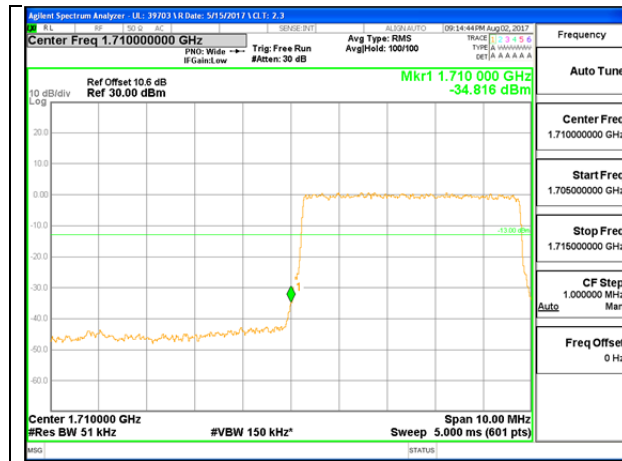

LTE B4 1.4MHz 16QAM Low Channel FRB

LTE B4 1.4MHz 16QAM High Channel FRB

LTE B4 3MHz QPSK Low Channel 1RB

LTE B4 3MHz QPSK High Channel 1RB

LTE B4 3MHz QPSK Low Channel FRB

LTE B4 3MHz QPSK High Channel FRB

LTE B4 3MHz 16QAM Low Channel 1RB

LTE B4 3MHz 16QAM High Channel 1RB

LTE B4 3MHz 16QAM Low Channel FRB

LTE B4 3MHz 16QAM High Channel FRB

LTE B4 5MHz QPSK Low Channel 1RB

LTE B4 5MHz QPSK High Channel 1RB

LTE B4 5MHz QPSK Low Channel FRB

LTE B4 5MHz QPSK High Channel FRB

LTE B4 5MHz 16QAM Low Channel 1RB

LTE B4 5MHz 16QAM High Channel 1RB

LTE B4 5MHz 16QAM Low Channel FRB

LTE B4 5MHz 16QAM High Channel FRB

LTE B4 10MHz QPSK Low Channel 1RB

LTE B4 10MHz QPSK High Channel 1RB

LTE B4 10MHz QPSK Low Channel FRB

LTE B4 10MHz QPSK High Channel FRB

LTE B4 10MHz 16QAM Low Channel 1RB

LTE B4 10MHz 16QAM High Channel 1RB

LTE B4 10MHz 16QAM Low Channel FRB