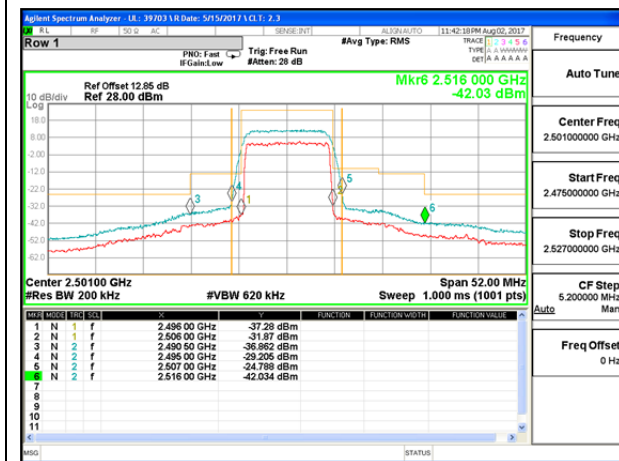

LTE B41 5MHz 16QAM Low Channel FRB

LTE B41 5MHz 16QAM High Channel FRB

LTE B41 10MHz QPSK Low Channel 1RB

LTE B41 10MHz QPSK High Channel 1RB

LTE B41 10MHz QPSK Low Channel FRB

LTE B41 10MHz QPSK High Channel FRB

LTE B41 10MHz 16QAM Low Channel 1RB

LTE B41 10MHz 16QAM High Channel 1RB

LTE B41 10MHz 16QAM Low Channel FRB

LTE B41 10MHz 16QAM High Channel FRB

LTE B41 15MHz QPSK Low Channel 1RB

LTE B41 15MHz QPSK High Channel 1RB