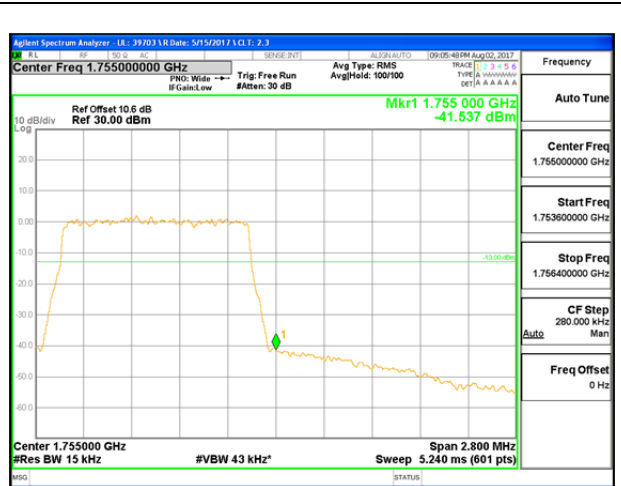

LTE Band 4

LTE B4 1.4MHz QPSK Low Channel 1RB

LTE B4 1.4MHz QPSK High Channel 1RB

LTE B4 1.4MHz QPSK Low Channel FRB

LTE B4 1.4MHz QPSK High Channel FRB

LTE B4 1.4MHz 16QAM Low Channel 1RB

LTE B4 1.4MHz 16QAM High Channel 1RB

LTE B4 1.4MHz 16QAM Low Channel FRB

LTE B4 1.4MHz 16QAM High Channel FRB

LTE B4 3MHz QPSK Low Channel 1RB

LTE B4 3MHz QPSK High Channel 1RB

LTE B4 3MHz QPSK Low Channel FRB

LTE B4 3MHz QPSK High Channel FRB

LTE B4 3MHz 16QAM Low Channel 1RB

LTE B4 3MHz 16QAM High Channel 1RB

LTE B4 3MHz 16QAM Low Channel FRB

LTE B4 3MHz 16QAM High Channel FRB

LTE B4 5MHz QPSK Low Channel 1RB

LTE B4 5MHz QPSK High Channel 1RB

LTE B4 5MHz QPSK Low Channel FRB