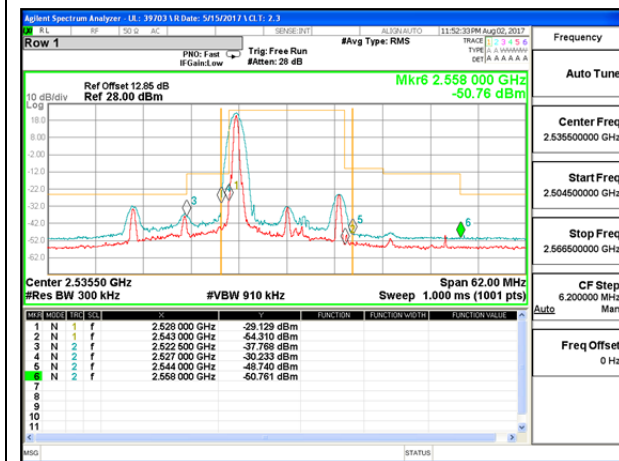

LTE B41 15MHz 16QAM Low Channel 1RB