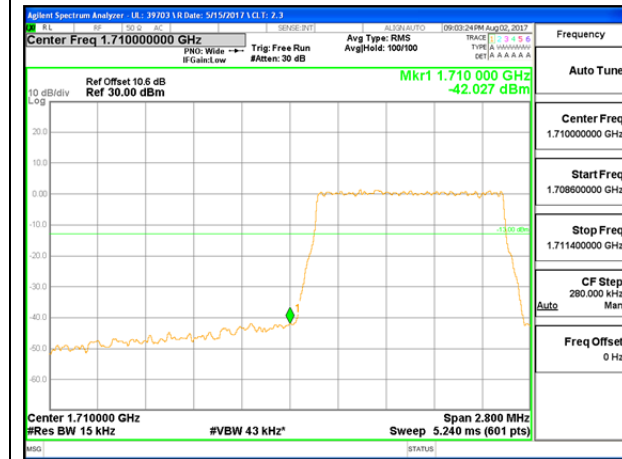

LTE Band 4

LTE B4 1.4MHz QPSK Low Channel 1RB

LTE B4 1.4MHz QPSK High Channel 1RB

LTE B4 1.4MHz QPSK Low Channel FRB

LTE B4 1.4MHz QPSK High Channel FRB

LTE B4 1.4MHz 16QAM Low Channel 1RB

LTE B4 1.4MHz 16QAM High Channel 1RB

LTE B4 1.4MHz 16QAM Low Channel FRB

LTE B4 1.4MHz 16QAM High Channel FRB

LTE B4 3MHz QPSK Low Channel 1RB

LTE B4 3MHz QPSK High Channel 1RB

LTE B4 3MHz QPSK Low Channel FRB

LTE B4 3MHz QPSK High Channel FRB

LTE B4 3MHz 16QAM Low Channel 1RB

LTE B4 3MHz 16QAM High Channel 1RB

LTE B4 3MHz 16QAM Low Channel FRB

LTE B4 3MHz 16QAM High Channel FRB

LTE B4 5MHz QPSK Low Channel 1RB

LTE B4 5MHz QPSK High Channel 1RB

LTE B4 5MHz QPSK Low Channel FRB