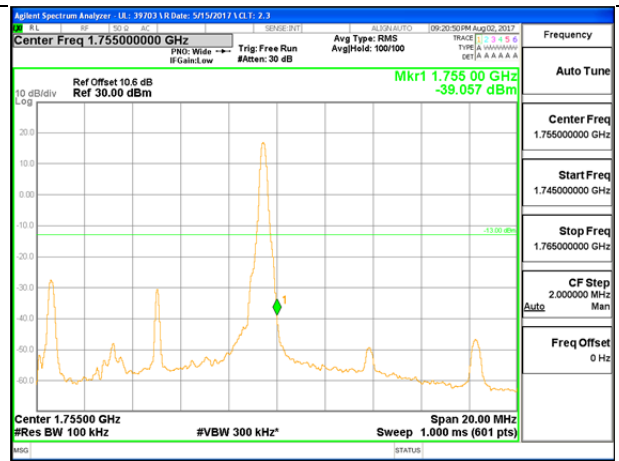

LTE B4 3MHz 16QAM Low Channel 1RB

LTE B4 3MHz 16QAM High Channel 1RB

LTE B4 3MHz 16QAM Low Channel FRB

LTE B4 3MHz 16QAM High Channel FRB

LTE B4 5MHz QPSK Low Channel 1RB

LTE B4 5MHz QPSK High Channel 1RB

LTE B4 5MHz QPSK Low Channel FRB

LTE B4 5MHz QPSK High Channel FRB

LTE B4 5MHz 16QAM Low Channel 1RB

LTE B4 5MHz 16QAM High Channel 1RB

LTE B4 5MHz 16QAM Low Channel FRB

LTE B4 5MHz 16QAM High Channel FRB

LTE B4 10MHz QPSK Low Channel 1RB

LTE B4 10MHz QPSK High Channel 1RB

LTE B4 10MHz QPSK Low Channel FRB

LTE B4 10MHz QPSK High Channel FRB

LTE B4 10MHz 16QAM Low Channel 1RB

LTE B4 10MHz 16QAM High Channel 1RB

LTE B4 10MHz 16QAM Low Channel FRB