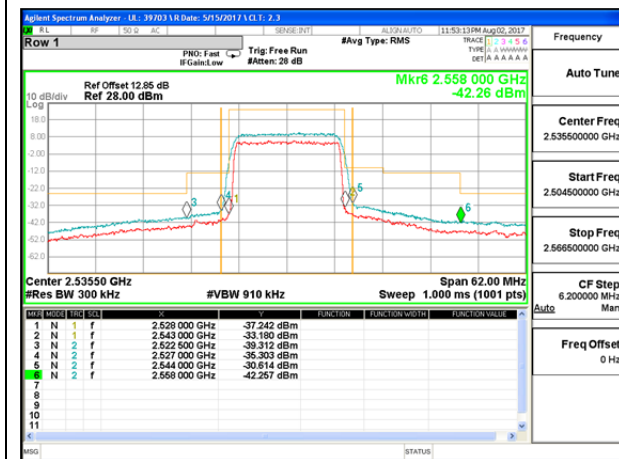

LTE B41 15MHz QPSK Low Channel FRB

LTE B41 15MHz QPSK High Channel FRB

LTE B41 15MHz 16QAM Low Channel 1RB

LTE B41 15MHz 16QAM High Channel 1RB

LTE B41 15MHz 16QAM Low Channel FRB

LTE B41 15MHz 16QAM High Channel FRB