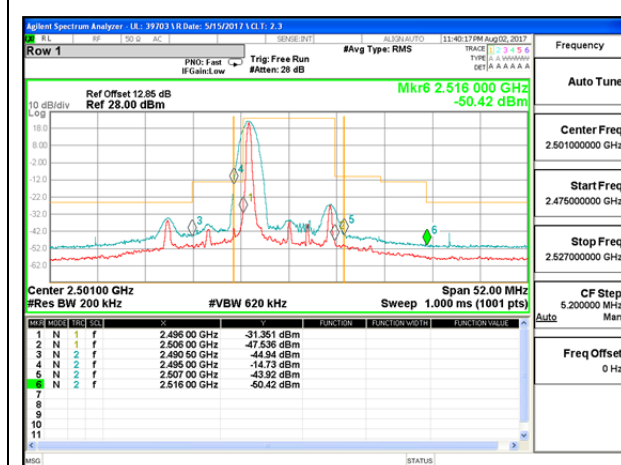

LTE B41 10MHz QPSK Low Channel 1RB