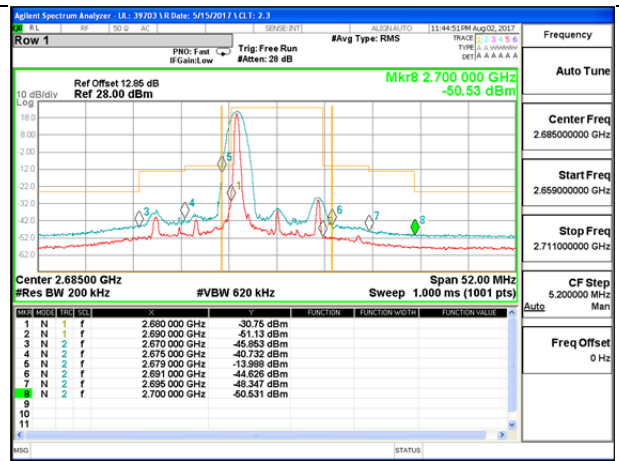

LTE B41 10MHz 16QAM High Channel 1RB