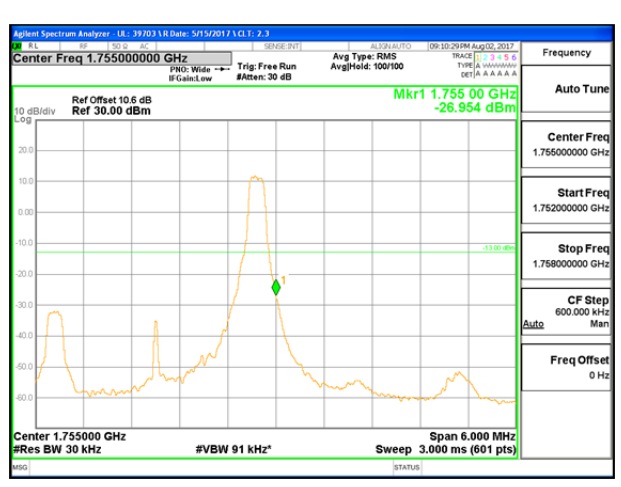

LTE Band 4

LTE B4 1.4MHz QPSK Low Channel 1RB

LTE B4 1.4MHz QPSK High Channel 1RB

LTE B4 1.4MHz QPSK Low Channel FRB

LTE B4 1.4MHz QPSK High Channel FRB

LTE B4 1.4MHz 16QAM Low Channel 1RB

LTE B4 1.4MHz 16QAM High Channel 1RB

LTE B4 1.4MHz 16QAM Low Channel FRB

LTE B4 1.4MHz 16QAM High Channel FRB

LTE B4 3MHz QPSK Low Channel 1RB

LTE B4 3MHz QPSK High Channel 1RB

LTE B4 3MHz QPSK Low Channel FRB

LTE B4 3MHz QPSK High Channel FRB

LTE B4 3MHz 16QAM Low Channel 1RB

LTE B4 3MHz 16QAM High Channel 1RB

LTE B4 3MHz 16QAM Low Channel FRB

LTE B4 3MHz 16QAM High Channel FRB

LTE B4 5MHz QPSK Low Channel 1RB

LTE B4 5MHz QPSK High Channel 1RB

LTE B4 5MHz QPSK Low Channel FRB