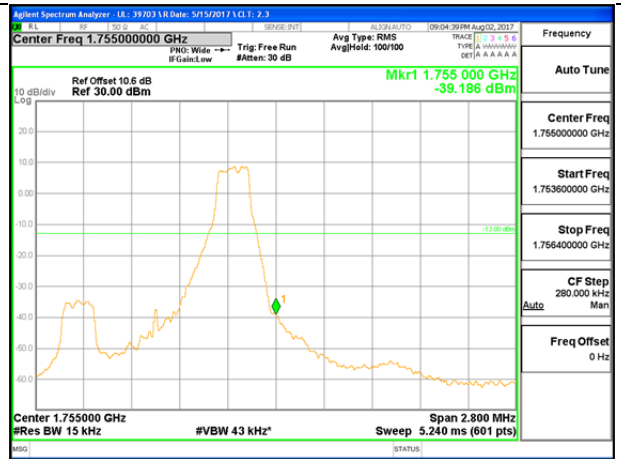

LTE Band 4

LTE B4 1.4MHz QPSK Low Channel 1RB

LTE B4 1.4MHz QPSK High Channel 1RB

LTE B4 1.4MHz QPSK Low Channel FRB

LTE B4 1.4MHz QPSK High Channel FRB

LTE B4 1.4MHz 16QAM Low Channel 1RB

LTE B4 1.4MHz 16QAM High Channel 1RB

LTE B4 1.4MHz 16QAM Low Channel FRB

LTE B4 1.4MHz 16QAM High Channel FRB

LTE B4 3MHz QPSK Low Channel 1RB

LTE B4 3MHz QPSK High Channel 1RB

LTE B4 3MHz QPSK Low Channel FRB

LTE B4 3MHz QPSK High Channel FRB

LTE B4 3MHz 16QAM Low Channel 1RB

LTE B4 3MHz 16QAM High Channel 1RB

LTE B4 3MHz 16QAM Low Channel FRB

LTE B4 3MHz 16QAM High Channel FRB

LTE B4 5MHz QPSK Low Channel 1RB

LTE B4 5MHz QPSK High Channel 1RB

LTE B4 5MHz QPSK Low Channel FRB