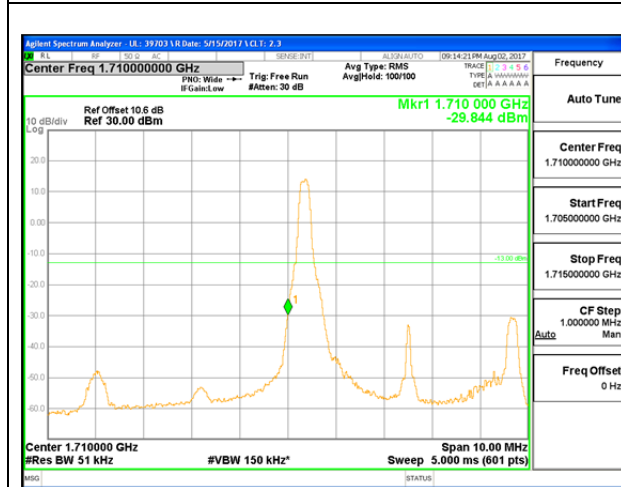

LTE B4 1.4MHz 16QAM Low Channel FRB

LTE B4 1.4MHz 16QAM High Channel FRB

LTE B4 3MHz QPSK Low Channel 1RB

LTE B4 3MHz QPSK High Channel 1RB

LTE B4 3MHz QPSK Low Channel FRB

LTE B4 3MHz QPSK High Channel FRB

LTE B4 3MHz 16QAM Low Channel 1RB

LTE B4 3MHz 16QAM High Channel 1RB

LTE B4 3MHz 16QAM Low Channel FRB

LTE B4 3MHz 16QAM High Channel FRB

LTE B4 5MHz QPSK Low Channel 1RB

LTE B4 5MHz QPSK High Channel 1RB

LTE B4 5MHz QPSK Low Channel FRB

LTE B4 5MHz QPSK High Channel FRB

LTE B4 5MHz 16QAM Low Channel 1RB

LTE B4 5MHz 16QAM High Channel 1RB

LTE B4 5MHz 16QAM Low Channel FRB

LTE B4 5MHz 16QAM High Channel FRB

LTE B4 10MHz QPSK Low Channel 1RB