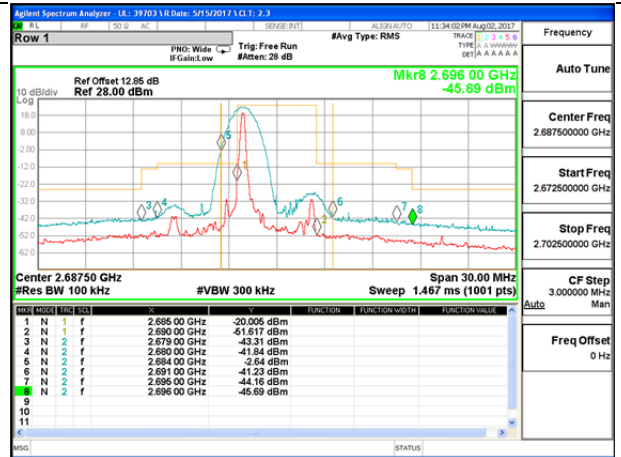

LTE B41 5MHz QPSK High Channel 1RB