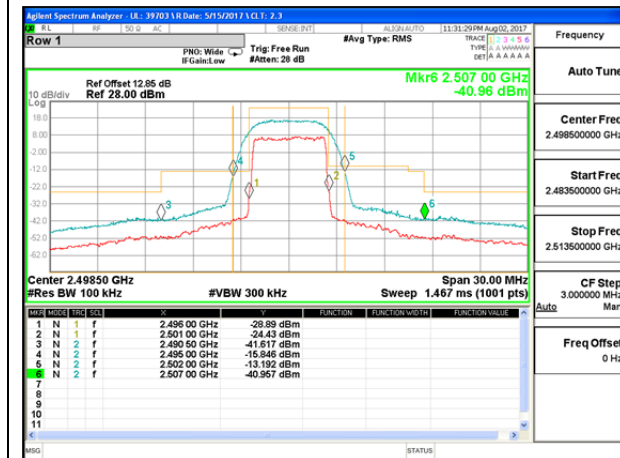

LTE B4 15MHz 16QAM High Channel 1RB

LTE B4 15MHz 16QAM Low Channel FRB

LTE B4 15MHz 16QAM High Channel FRB

LTE B4 20MHz QPSK Low Channel 1RB

LTE B4 20MHz QPSK High Channel 1RB

LTE B4 20MHz QPSK Low Channel FRB

LTE B4 20MHz QPSK High Channel FRB

LTE B4 20MHz 16QAM Low Channel 1RB

LTE B4 20MHz 16QAM High Channel 1RB

LTE B4 20MHz 16QAM Low Channel FRB

LTE B4 20MHz 16QAM High Channel FRB

15.2. EMISSION MASK PLOTS

LTE Band 41

LTE B41 5MHz QPSK Low Channel 1RB

LTE B41 5MHz QPSK High Channel 1RB

LTE B41 5MHz QPSK Low Channel FRB

LTE B41 5MHz QPSK High Channel FRB

LTE B41 5MHz 16QAM Low Channel 1RB

LTE B41 5MHz 16QAM High Channel 1RB