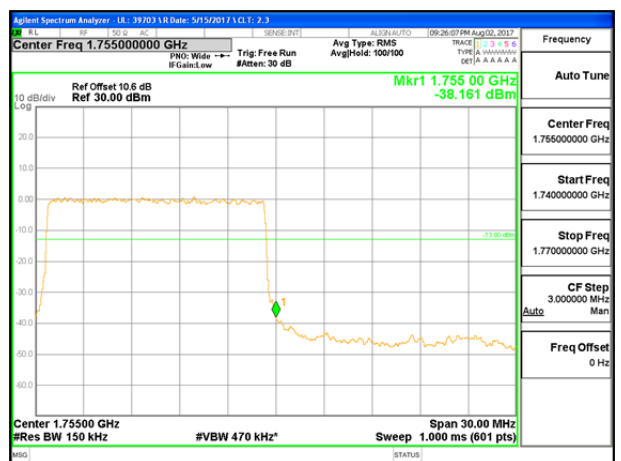

LTE B4 10MHz QPSK High Channel 1RB

LTE B4 10MHz QPSK Low Channel FRB

LTE B4 10MHz QPSK High Channel FRB

LTE B4 10MHz 16QAM Low Channel 1RB

LTE B4 10MHz 16QAM High Channel 1RB

LTE B4 10MHz 16QAM Low Channel FRB

LTE B4 10MHz 16QAM High Channel FRB

LTE B4 15MHz QPSK Low Channel 1RB

LTE B4 15MHz QPSK High Channel 1RB

LTE B4 15MHz QPSK Low Channel FRB

LTE B4 15MHz QPSK High Channel FRB

LTE B4 15MHz 16QAM Low Channel 1RB

LTE B4 15MHz 16QAM High Channel 1RB

LTE B4 15MHz 16QAM Low Channel FRB

LTE B4 15MHz 16QAM High Channel FRB

LTE B4 20MHz QPSK Low Channel 1RB

LTE B4 20MHz QPSK High Channel 1RB

LTE B4 20MHz QPSK Low Channel FRB