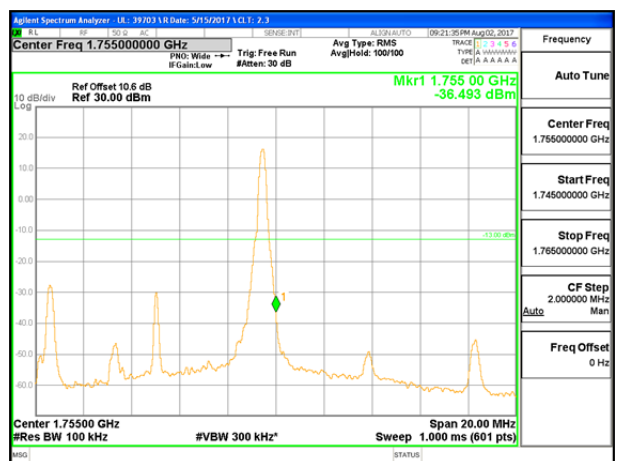

LTE B4 5MHz QPSK High Channel FRB

LTE B4 5MHz 16QAM Low Channel 1RB

LTE B4 5MHz 16QAM High Channel 1RB

LTE B4 5MHz 16QAM Low Channel FRB

LTE B4 5MHz 16QAM High Channel FRB

LTE B4 10MHz QPSK Low Channel 1RB

LTE B4 10MHz QPSK High Channel 1RB

LTE B4 10MHz QPSK Low Channel FRB

LTE B4 10MHz QPSK High Channel FRB

LTE B4 10MHz 16QAM Low Channel 1RB

LTE B4 10MHz 16QAM High Channel 1RB

LTE B4 10MHz 16QAM Low Channel FRB

LTE B4 10MHz 16QAM High Channel FRB

LTE B4 15MHz QPSK Low Channel 1RB

LTE B4 15MHz QPSK High Channel 1RB

LTE B4 15MHz QPSK Low Channel FRB

LTE B4 15MHz QPSK High Channel FRB

LTE B4 15MHz 16QAM Low Channel 1RB