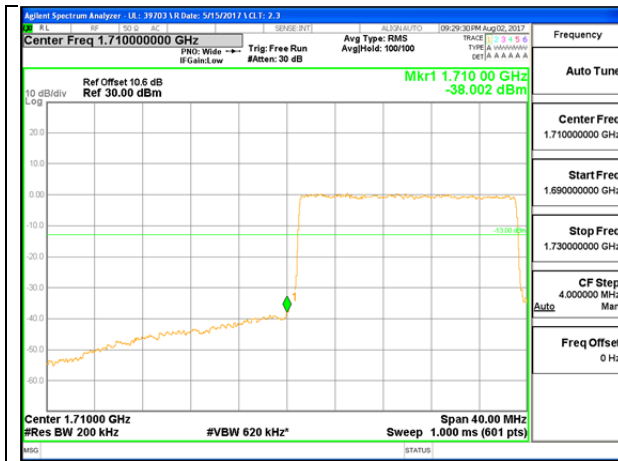

LTE B4 10MHz 16QAM High Channel FRB

LTE B4 15MHz QPSK Low Channel 1RB

LTE B4 15MHz QPSK High Channel 1RB

LTE B4 15MHz QPSK Low Channel FRB

LTE B4 15MHz QPSK High Channel FRB

LTE B4 15MHz 16QAM Low Channel 1RB

LTE B4 15MHz 16QAM High Channel 1RB

LTE B4 15MHz 16QAM Low Channel FRB

LTE B4 15MHz 16QAM High Channel FRB

LTE B4 20MHz QPSK Low Channel 1RB

LTE B4 20MHz QPSK High Channel 1RB

LTE B4 20MHz QPSK Low Channel FRB

LTE B4 20MHz QPSK High Channel FRB

LTE B4 20MHz 16QAM Low Channel 1RB

LTE B4 20MHz 16QAM High Channel 1RB

LTE B4 20MHz 16QAM Low Channel FRB

LTE B4 20MHz 16QAM High Channel FRB

15.2. EMISSION MASK PLOTS

LTE Band 41