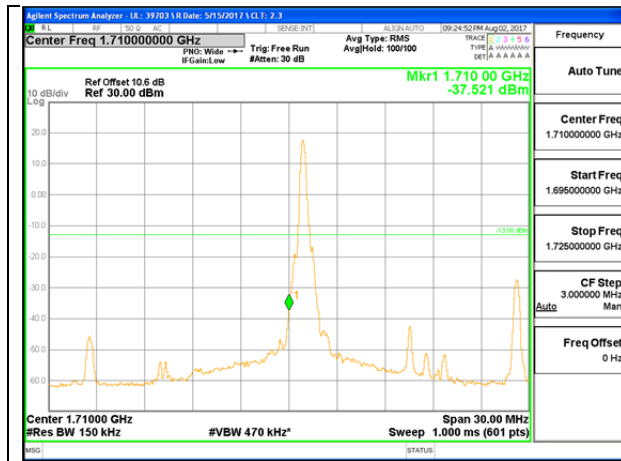

LTE B4 10MHz QPSK High Channel 1RB

LTE B4 10MHz QPSK Low Channel FRB

LTE B4 10MHz QPSK High Channel FRB

LTE B4 10MHz 16QAM Low Channel 1RB

LTE B4 10MHz 16QAM High Channel 1RB

LTE B4 10MHz 16QAM Low Channel FRB

LTE B4 10MHz 16QAM High Channel FRB

LTE B4 15MHz QPSK Low Channel 1RB

LTE B4 15MHz QPSK High Channel 1RB

LTE B4 15MHz QPSK Low Channel FRB

LTE B4 15MHz QPSK High Channel FRB

LTE B4 15MHz 16QAM Low Channel 1RB

LTE B4 15MHz 16QAM High Channel 1RB

LTE B4 15MHz 16QAM Low Channel FRB

LTE B4 15MHz 16QAM High Channel FRB

LTE B4 20MHz QPSK Low Channel 1RB

LTE B4 20MHz QPSK High Channel 1RB

LTE B4 20MHz QPSK Low Channel FRB