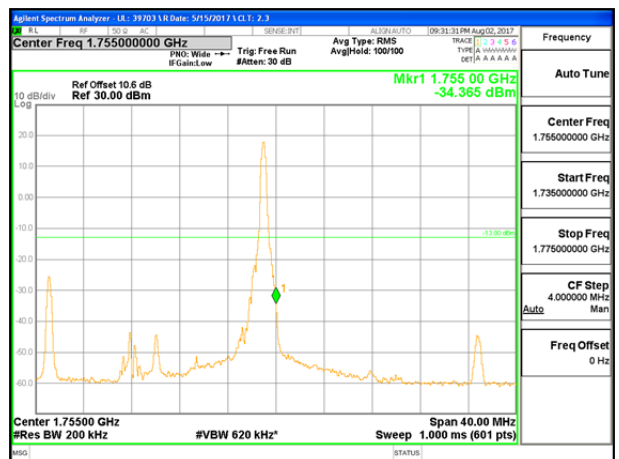

LTE B4 10MHz 16QAM High Channel FRB

LTE B4 15MHz QPSK Low Channel 1RB

LTE B4 15MHz QPSK High Channel 1RB

LTE B4 15MHz QPSK Low Channel FRB

LTE B4 15MHz QPSK High Channel FRB

LTE B4 15MHz 16QAM Low Channel 1RB

LTE B4 15MHz 16QAM High Channel 1RB

LTE B4 15MHz 16QAM Low Channel FRB

LTE B4 15MHz 16QAM High Channel FRB

LTE B4 20MHz QPSK Low Channel 1RB

LTE B4 20MHz QPSK High Channel 1RB

LTE B4 20MHz QPSK Low Channel FRB

LTE B4 20MHz QPSK High Channel FRB

LTE B4 20MHz 16QAM Low Channel 1RB

LTE B4 20MHz 16QAM High Channel 1RB

LTE B4 20MHz 16QAM Low Channel FRB

LTE B4 20MHz 16QAM High Channel FRB

15.2. EMISSION MASK PLOTS

LTE Band 41