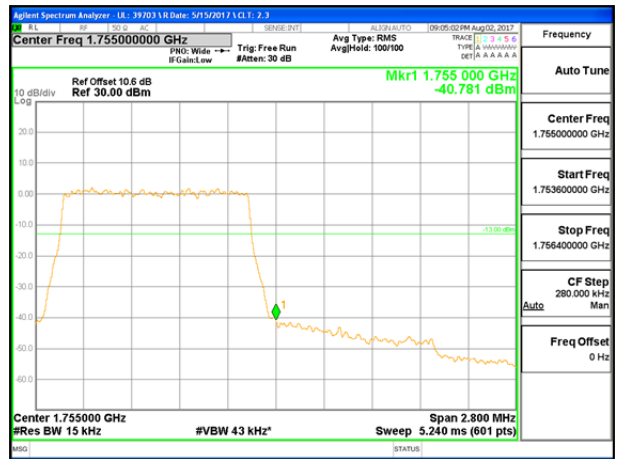

LTE Band 4

LTE B4 1.4MHz QPSK Low Channel 1RB

LTE B4 1.4MHz QPSK High Channel 1RB

LTE B4 1.4MHz QPSK Low Channel FRB

LTE B4 1.4MHz QPSK High Channel FRB

LTE B4 1.4MHz 16QAM Low Channel 1RB

LTE B4 1.4MHz 16QAM High Channel 1RB

LTE B4 1.4MHz 16QAM Low Channel FRB

LTE B4 1.4MHz 16QAM High Channel FRB

LTE B4 3MHz QPSK Low Channel 1RB

LTE B4 3MHz QPSK High Channel 1RB

LTE B4 3MHz QPSK Low Channel FRB

LTE B4 3MHz QPSK High Channel FRB

LTE B4 3MHz 16QAM Low Channel 1RB

LTE B4 3MHz 16QAM High Channel 1RB

LTE B4 3MHz 16QAM Low Channel FRB

LTE B4 3MHz 16QAM High Channel FRB

LTE B4 5MHz QPSK Low Channel 1RB

LTE B4 5MHz QPSK High Channel 1RB

LTE B4 5MHz QPSK Low Channel FRB