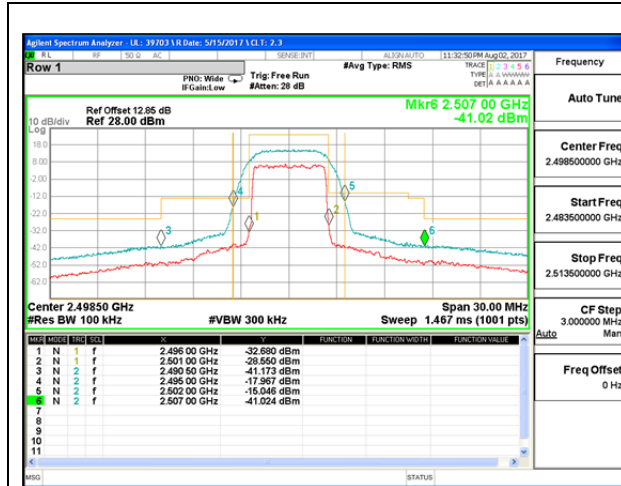

LTE B41 5MHz QPSK Low Channel 1RB

LTE B41 5MHz QPSK High Channel 1RB

LTE B41 5MHz QPSK Low Channel FRB

LTE B41 5MHz QPSK High Channel FRB

LTE B41 5MHz 16QAM Low Channel 1RB

LTE B41 5MHz 16QAM High Channel 1RB