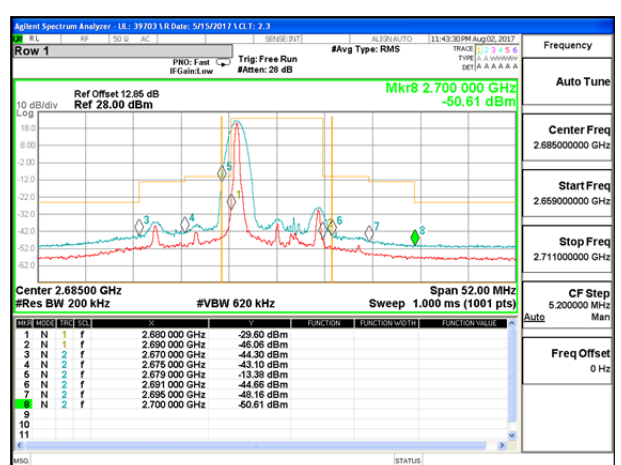

LTE B41 10MHz QPSK High Channel 1RB