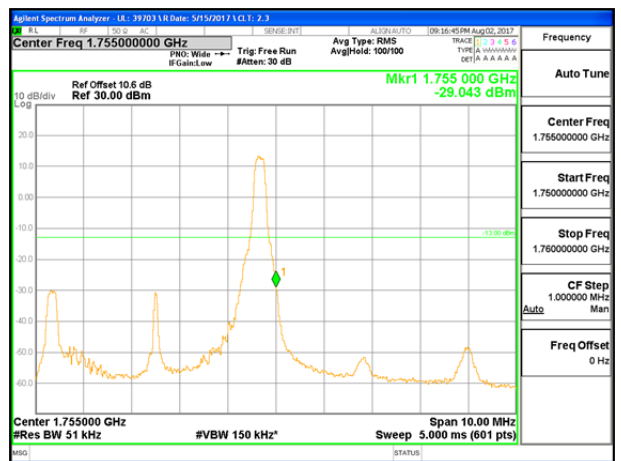

LTE B4 1.4MHz 16QAM Low Channel FRB

LTE B4 1.4MHz 16QAM High Channel FRB

LTE B4 3MHz QPSK Low Channel 1RB

LTE B4 3MHz QPSK High Channel 1RB

LTE B4 3MHz QPSK Low Channel FRB

LTE B4 3MHz QPSK High Channel FRB

LTE B4 3MHz 16QAM Low Channel 1RB

LTE B4 3MHz 16QAM High Channel 1RB

LTE B4 3MHz 16QAM Low Channel FRB

LTE B4 3MHz 16QAM High Channel FRB

LTE B4 5MHz QPSK Low Channel 1RB

LTE B4 5MHz QPSK High Channel 1RB

LTE B4 5MHz QPSK Low Channel FRB

LTE B4 5MHz QPSK High Channel FRB

LTE B4 5MHz 16QAM Low Channel 1RB

LTE B4 5MHz 16QAM High Channel 1RB

LTE B4 5MHz 16QAM Low Channel FRB

LTE B4 5MHz 16QAM High Channel FRB

LTE B4 10MHz QPSK Low Channel 1RB

LTE B4 10MHz QPSK High Channel 1RB

LTE B4 10MHz QPSK Low Channel FRB

LTE B4 10MHz QPSK High Channel FRB

LTE B4 10MHz 16QAM Low Channel 1RB

LTE B4 10MHz 16QAM High Channel 1RB

LTE B4 10MHz 16QAM Low Channel FRB