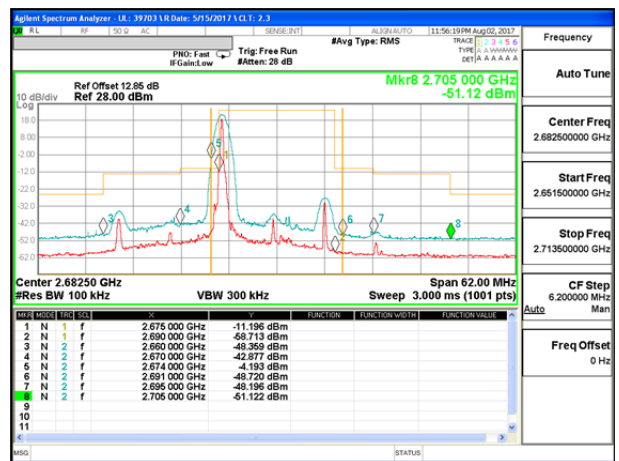

LTE B41 15MHz 16QAM High Channel 1RB