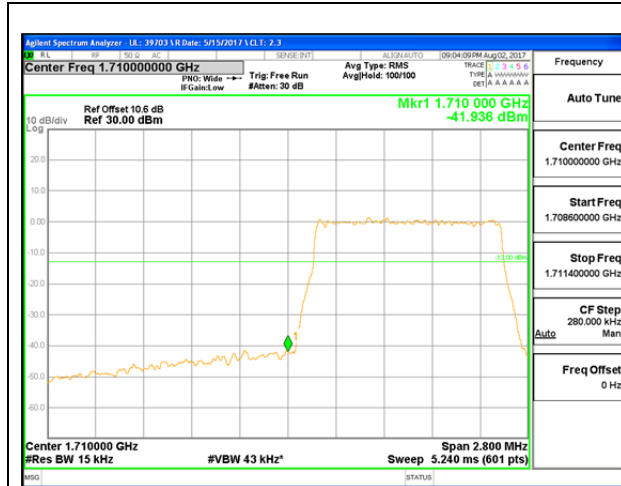

LTE Band 4

LTE B4 1.4MHz QPSK Low Channel 1RB

LTE B4 1.4MHz QPSK High Channel 1RB

LTE B4 1.4MHz QPSK Low Channel FRB

LTE B4 1.4MHz QPSK High Channel FRB

LTE B4 1.4MHz 16QAM Low Channel 1RB

LTE B4 1.4MHz 16QAM High Channel 1RB

LTE B4 1.4MHz 16QAM Low Channel FRB

LTE B4 1.4MHz 16QAM High Channel FRB

LTE B4 3MHz QPSK Low Channel 1RB

LTE B4 3MHz QPSK High Channel 1RB

LTE B4 3MHz QPSK Low Channel FRB

LTE B4 3MHz QPSK High Channel FRB

LTE B4 3MHz 16QAM Low Channel 1RB

LTE B4 3MHz 16QAM High Channel 1RB

LTE B4 3MHz 16QAM Low Channel FRB

LTE B4 3MHz 16QAM High Channel FRB

LTE B4 5MHz QPSK Low Channel 1RB

LTE B4 5MHz QPSK High Channel 1RB

LTE B4 5MHz QPSK Low Channel FRB