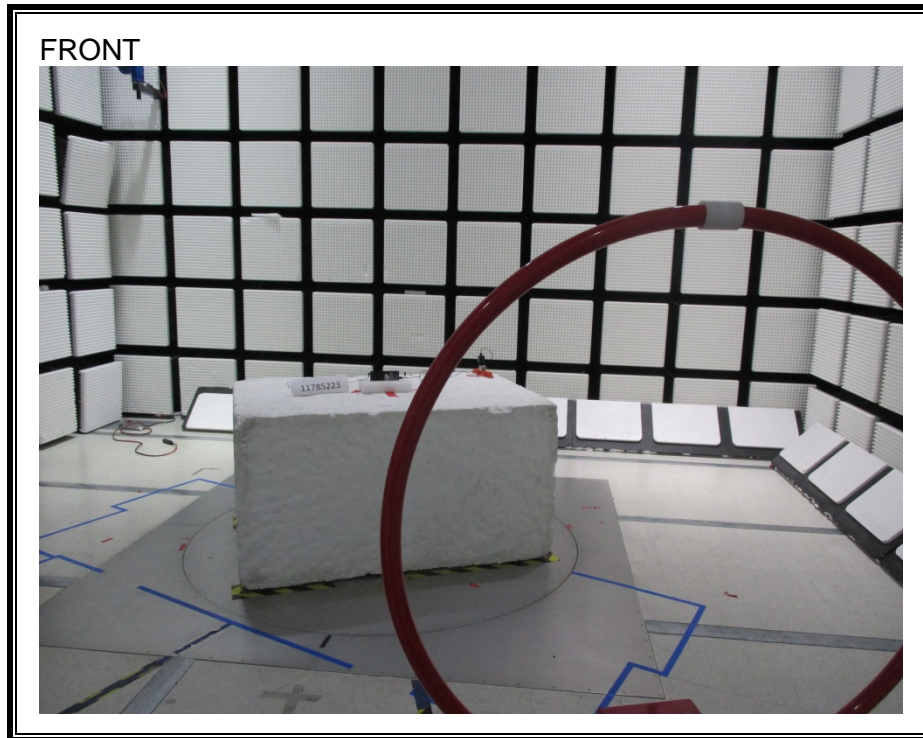

12. SETUP PHOTOS

ANTENNA PORT CONDUCTED RF MEASUREMENT SETUP

RADIATED RF MEASUREMENT SETUP (BELOW 30 MHz)

RADIATED RF MEASUREMENT SETUP (BELOW 1 GHz)

RADIATED RF MEASUREMENT SETUP (ABOVE 1 GHz)

RADIATED RF MEASUREMENT SETUP FOR PORTABLE CONFIGURATION

X-AXIS PHOTO

Y-AXIS PHOTO

AC LINE CONDUCTED EMISSIONS MEASUREMENT SETUP

END OF REPORT