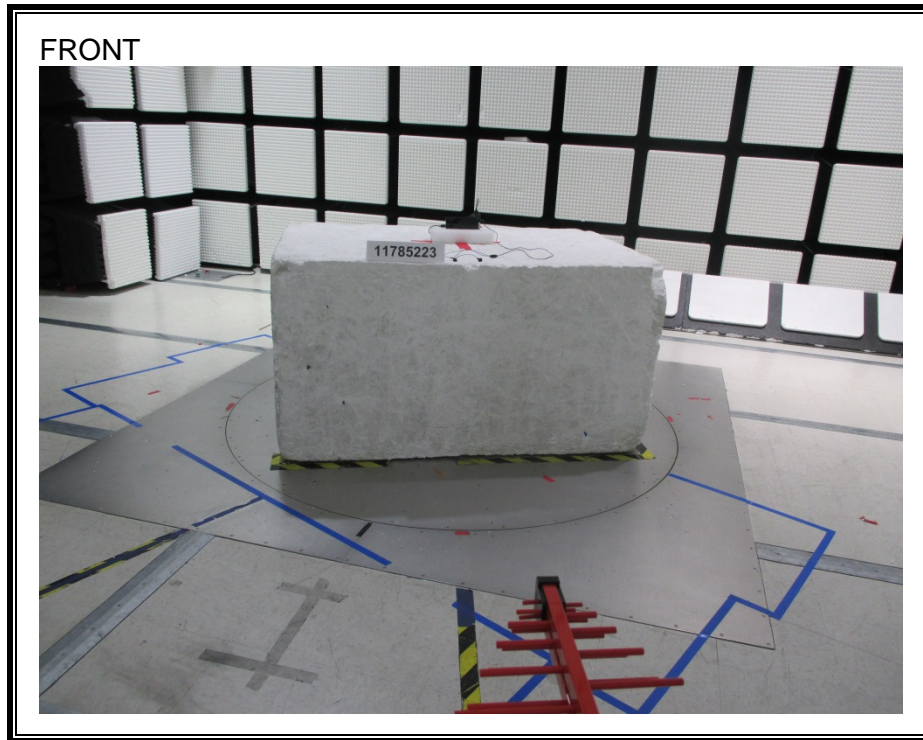

11. SETUP PHOTOS

ANTENNA PORT CONDUCTED RF MEASUREMENT SETUP

RADIATED RF MEASUREMENT SETUP (BELOW 30 MHz)

RADIATED RF MEASUREMENT SETUP (BELOW 1 GHz)

RADIATED RF MEASUREMENT SETUP (ABOVE 1 GHz)

RADIATED RF MEASUREMENT SETUP FOR PORTABLE CONFIGURATION

AC LINE CONDUCTED EMISSIONS MEASUREMENT SETUP

END OF REPORT