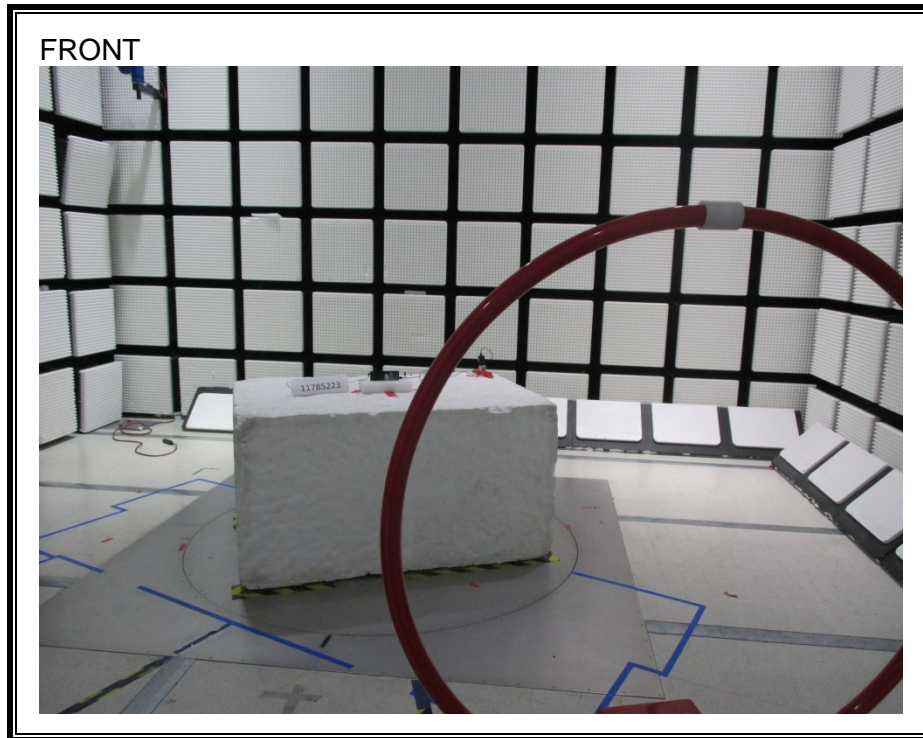

11. SETUP PHOTOS

ANTENNA PORT CONDUCTED RF MEASUREMENT SETUP

RADIATED RF MEASUREMENT SETUP (BELOW 30 MHz)

RADIATED RF MEASUREMENT SETUP (BELOW 1 GHz)

RADIATED RF MEASUREMENT SETUP (ABOVE 1 GHz)

RADIATED RF MEASUREMENT SETUP FOR PORTABLE CONFIGURATION

AC LINE CONDUCTED EMISSIONS MEASUREMENT SETUP

END OF REPORT