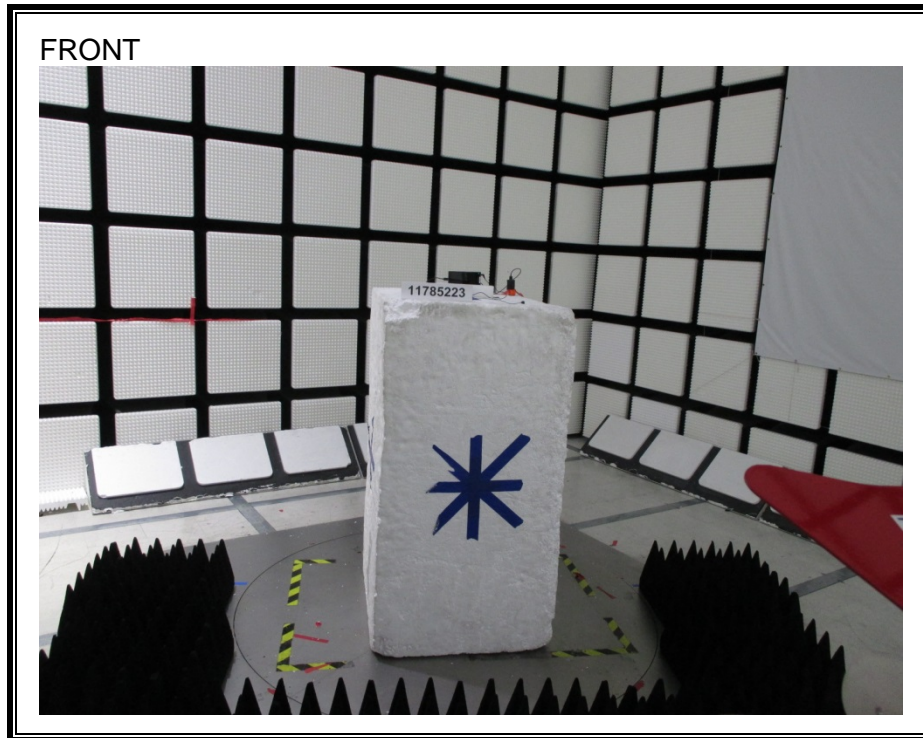

11. SETUP PHOTOS

ANTENNA PORT CONDUCTED RF MEASUREMENT SETUP

RADIATED RF MEASUREMENT SETUP (BELOW 30 MHz)

RADIATED RF MEASUREMENT SETUP (BELOW 1 GHz)

RADIATED RF MEASUREMENT SETUP (ABOVE 1 GHz)

RADIATED RF MEASUREMENT SETUP FOR PORTABLE CONFIGURATION

AC LINE CONDUCTED EMISSIONS MEASUREMENT SETUP

END OF REPORT