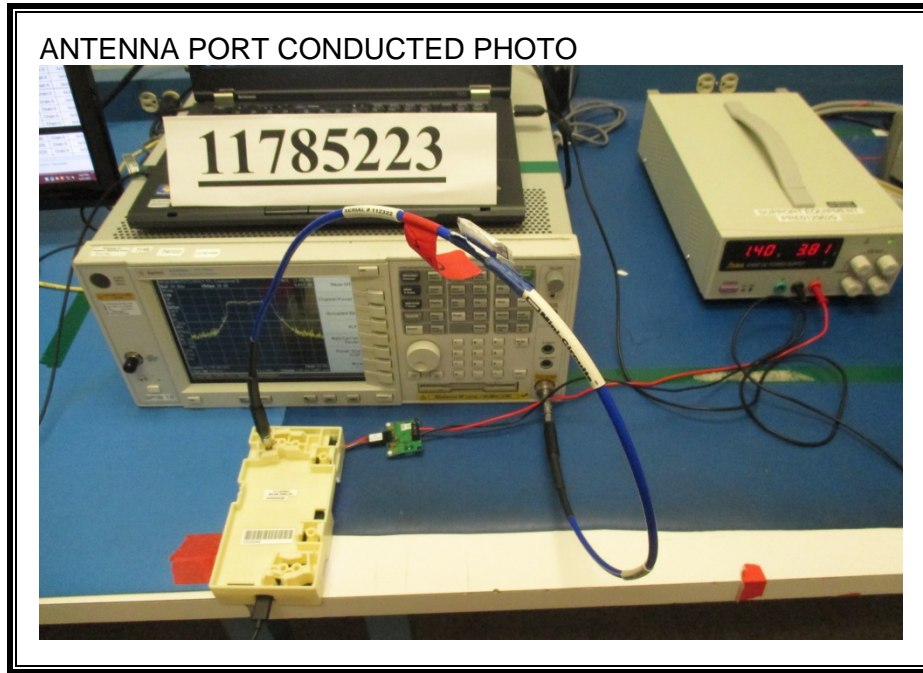

11. SETUP PHOTOS

ANTENNA PORT CONDUCTED RF MEASUREMENT SETUP

RADIATED RF MEASUREMENT SETUP (BELOW 30 MHz)

RADIATED RF MEASUREMENT SETUP (BELOW 1 GHz)

RADIATED RF MEASUREMENT SETUP (ABOVE 1 GHz)

RADIATED RF MEASUREMENT SETUP FOR PORTABLE CONFIGURATION

AC LINE CONDUCTED EMISSIONS MEASUREMENT SETUP

END OF REPORT