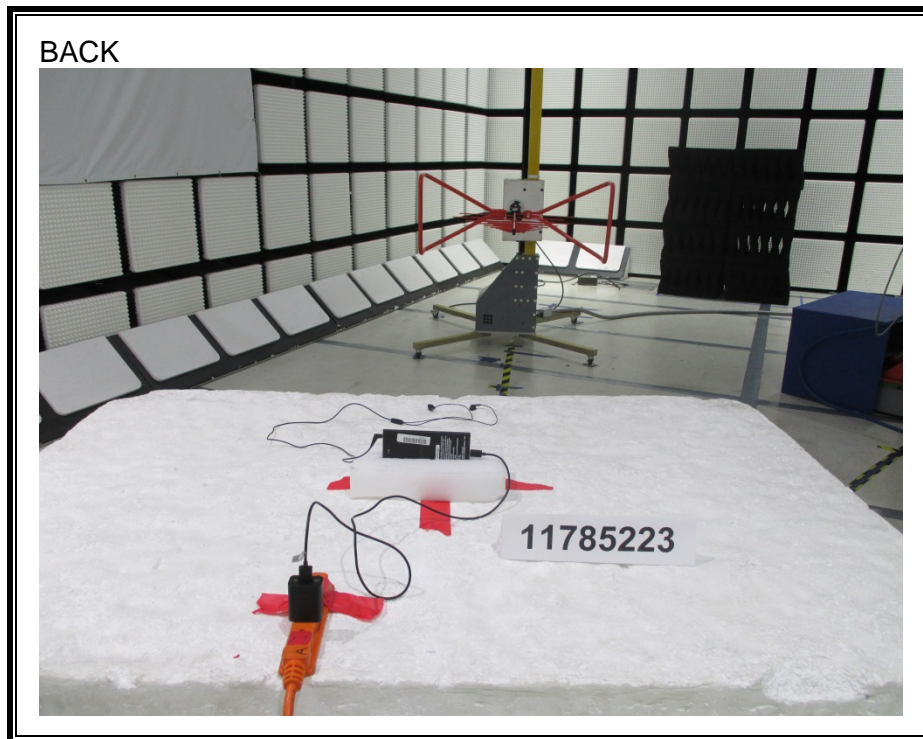

11. SETUP PHOTOS

ANTENNA PORT CONDUCTED RF MEASUREMENT SETUP

RADIATED RF MEASUREMENT SETUP (BELOW 30 MHz)

RADIATED RF MEASUREMENT SETUP (BELOW 1 GHz)

RADIATED RF MEASUREMENT SETUP (ABOVE 1 GHz)

RADIATED RF MEASUREMENT SETUP FOR PORTABLE CONFIGURATION

AC LINE CONDUCTED EMISSIONS MEASUREMENT SETUP

END OF REPORT